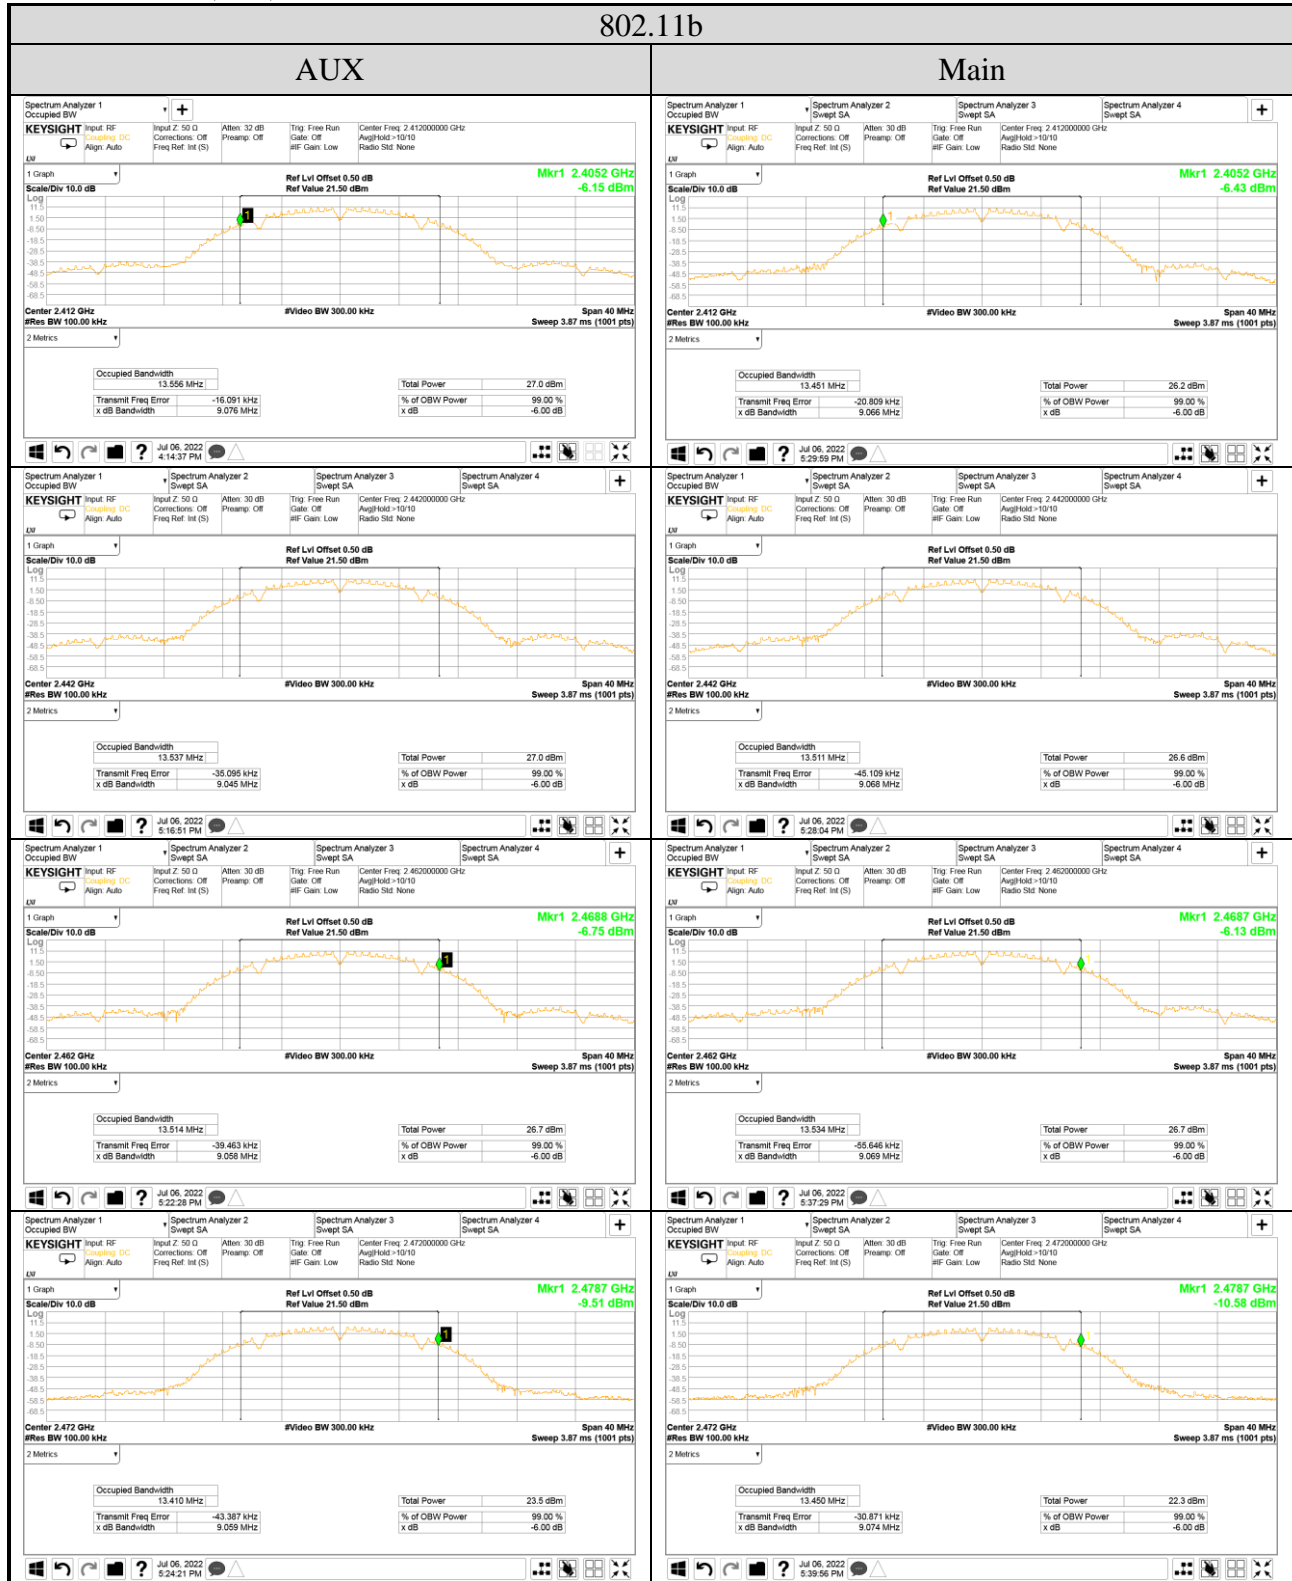

A.3.2 Measurement Plots

- DTS (6dB) Bandwidth