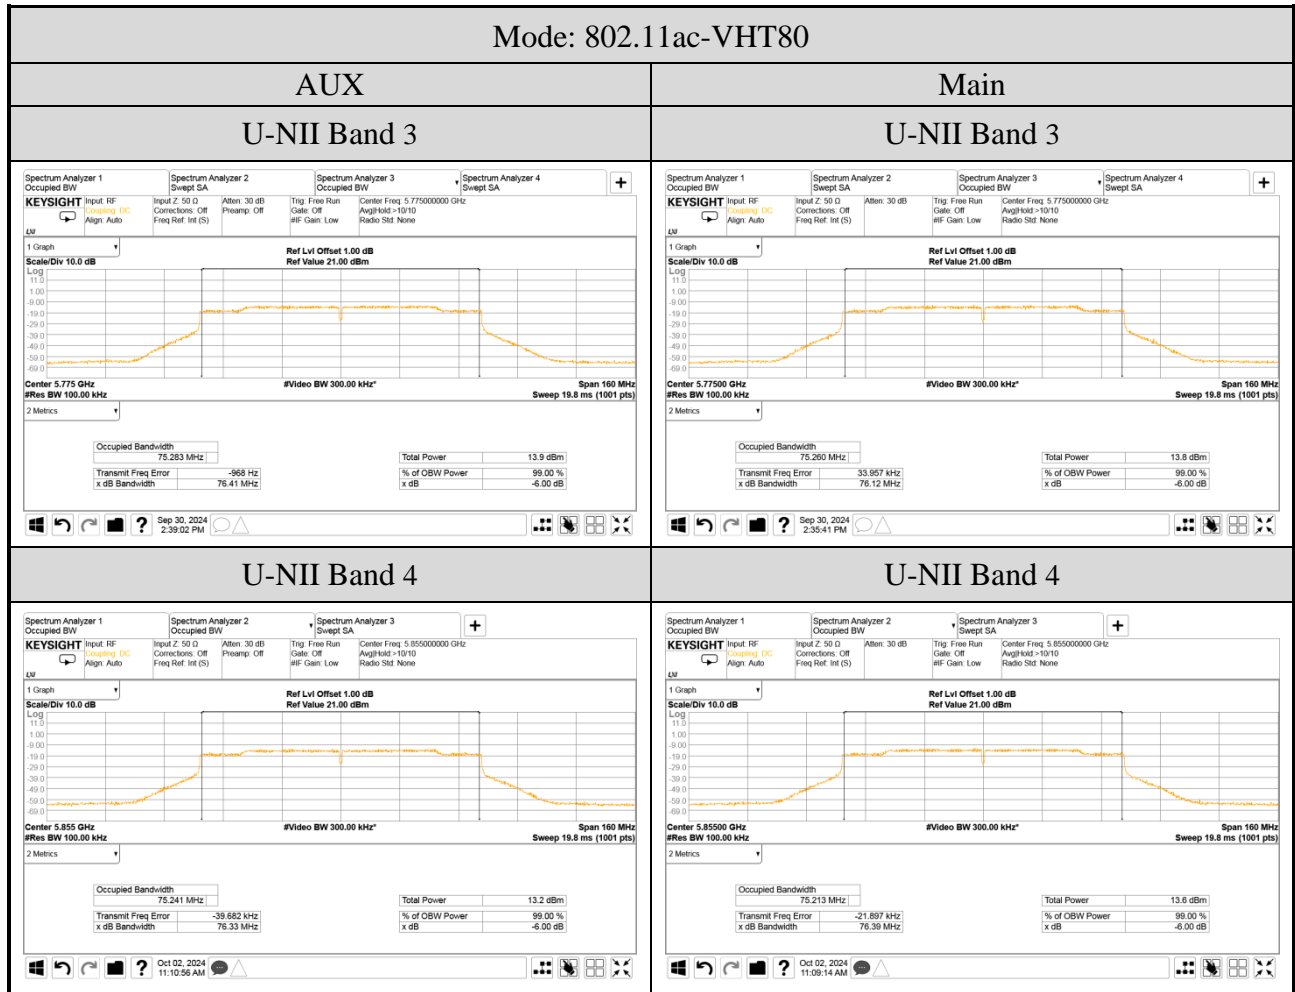

● For Emission (6dB) Bandwidth (U-NII Band 3/4)

● For Occupied (99%) Bandwidth