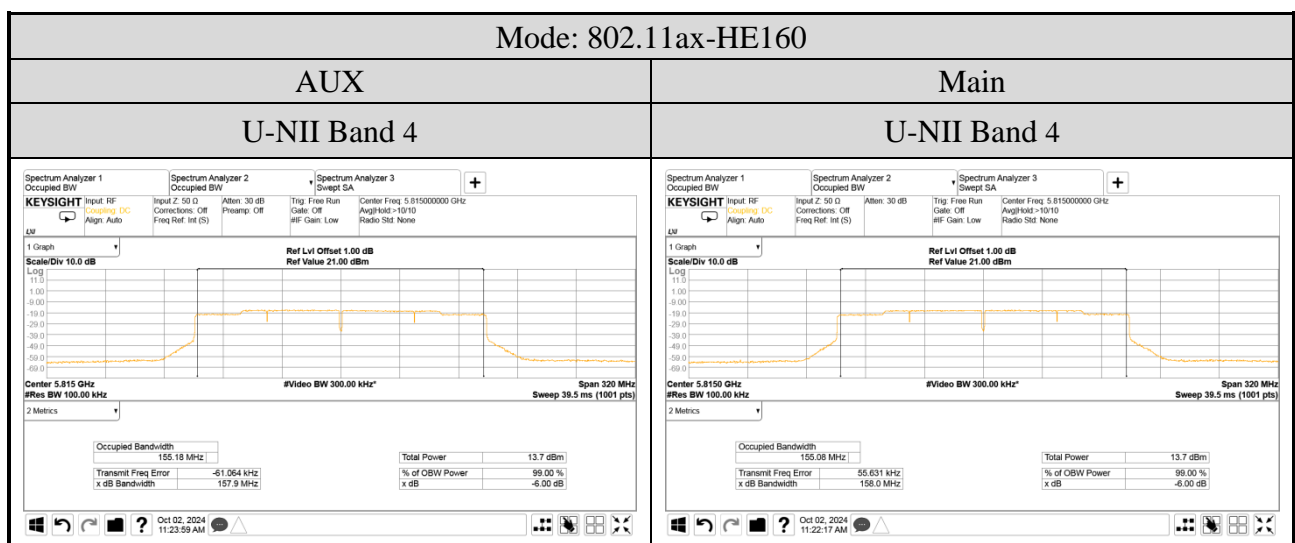

● For Emission (6dB) Bandwidth (U-NII Band 3/4)

● For Occupied (99%) Bandwidth