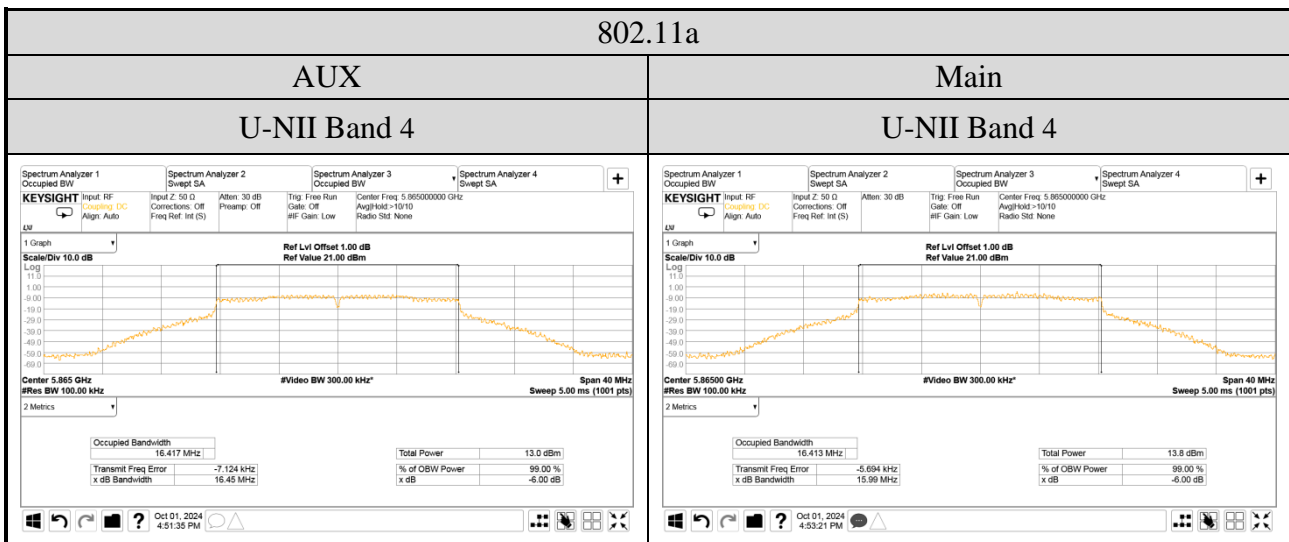

● For Emission (6dB) Bandwidth (U-NII Band 3/4)

● For Occupied (99%) Bandwidth