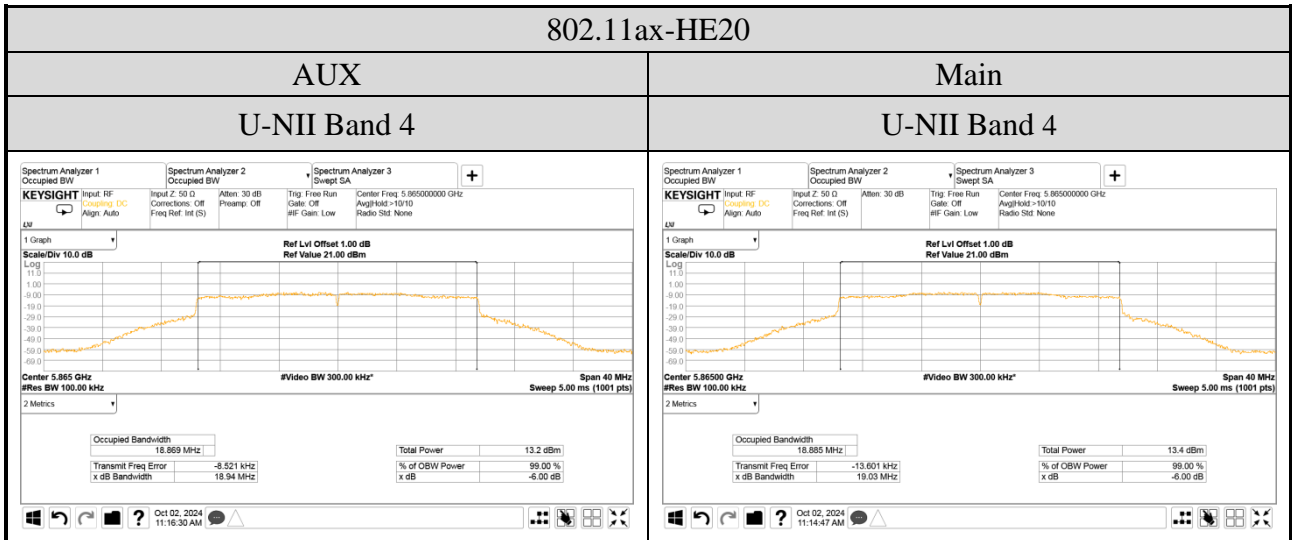

● For Emission (6dB) Bandwidth (U-NII Band 3/4)

● For Occupied (99%) Bandwidth