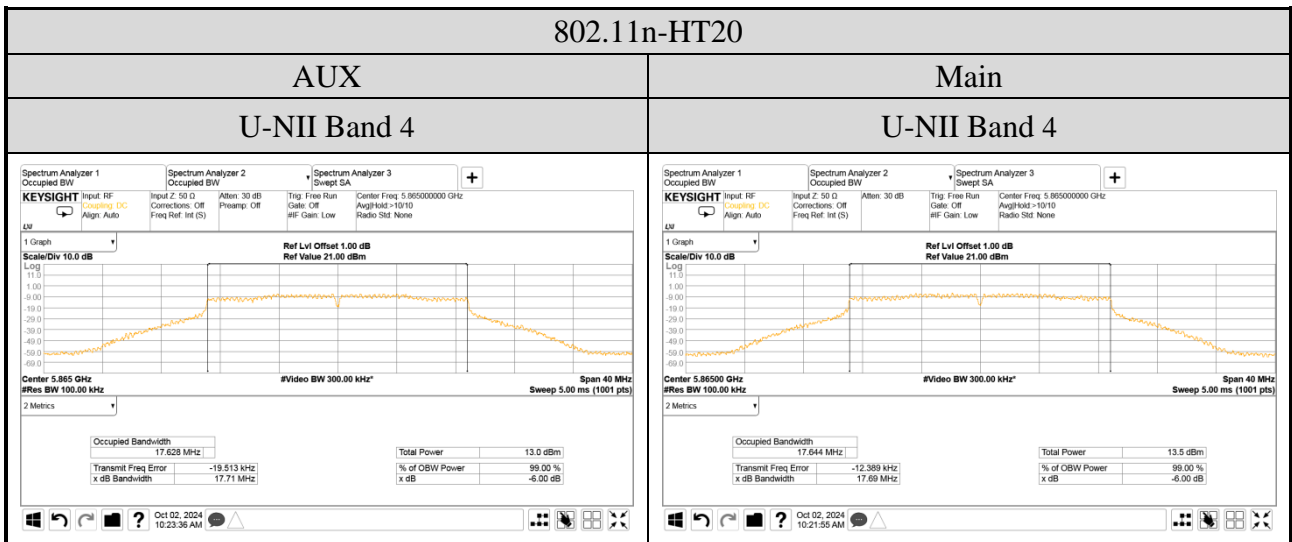

● For Emission (6dB) Bandwidth (U-NII Band 3/4)

● For Occupied (99%) Bandwidth