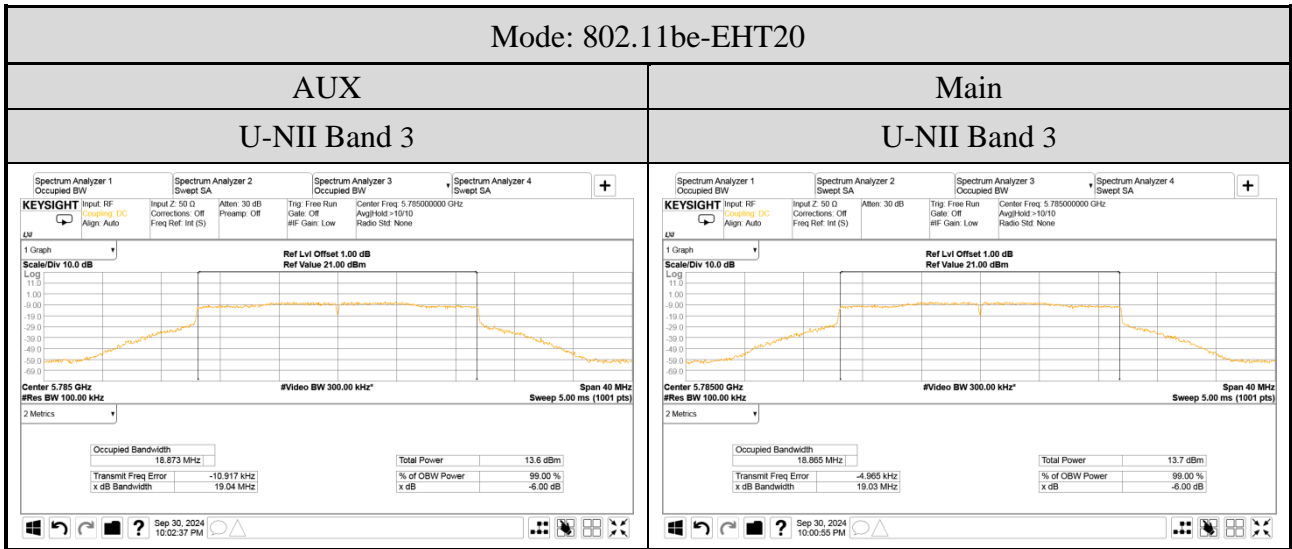

● For Emission (6dB) Bandwidth (U-NII Band 3/4)

● For Occupied (99%) Bandwidth