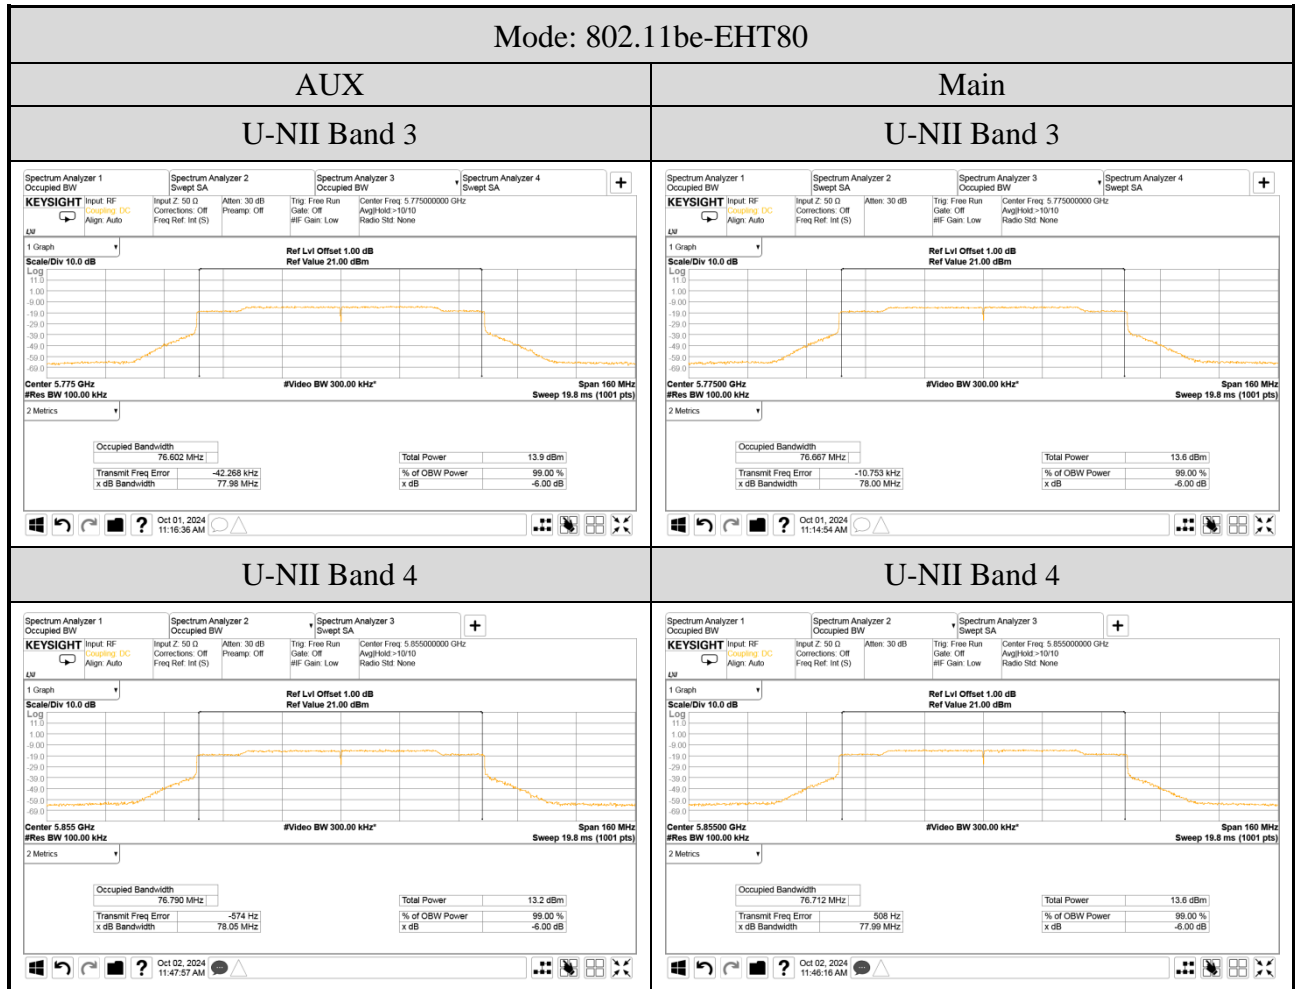

● For Emission (6dB) Bandwidth (U-NII Band 3/4)

● For Occupied (99%) Bandwidth