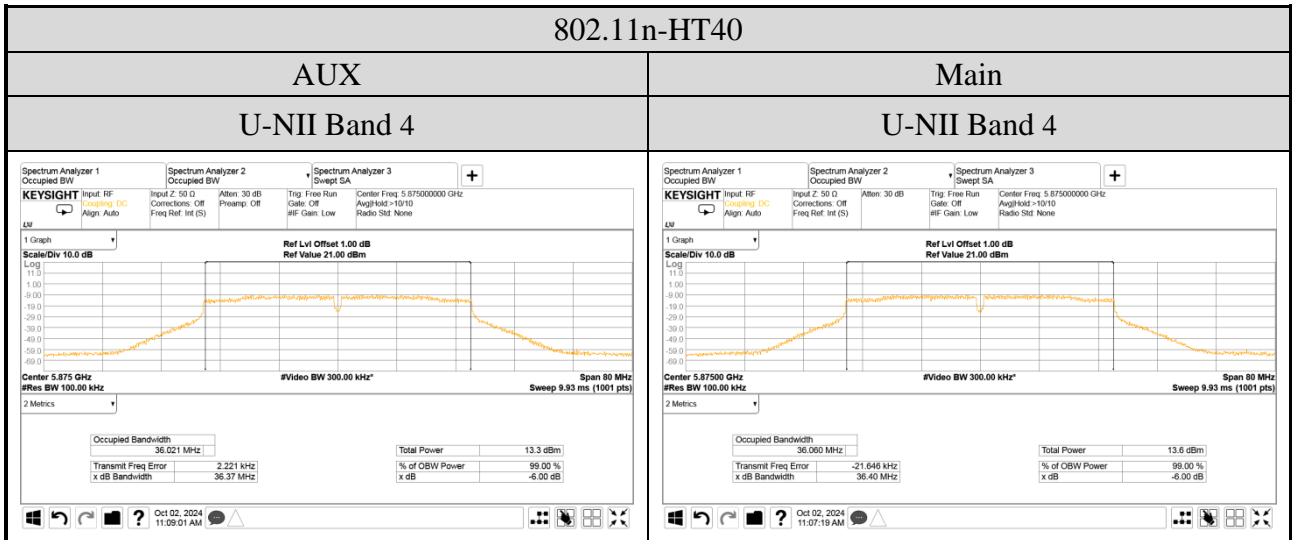

● For Emission (6dB) Bandwidth (U-NII Band 3/4)

● For Occupied (99%) Bandwidth