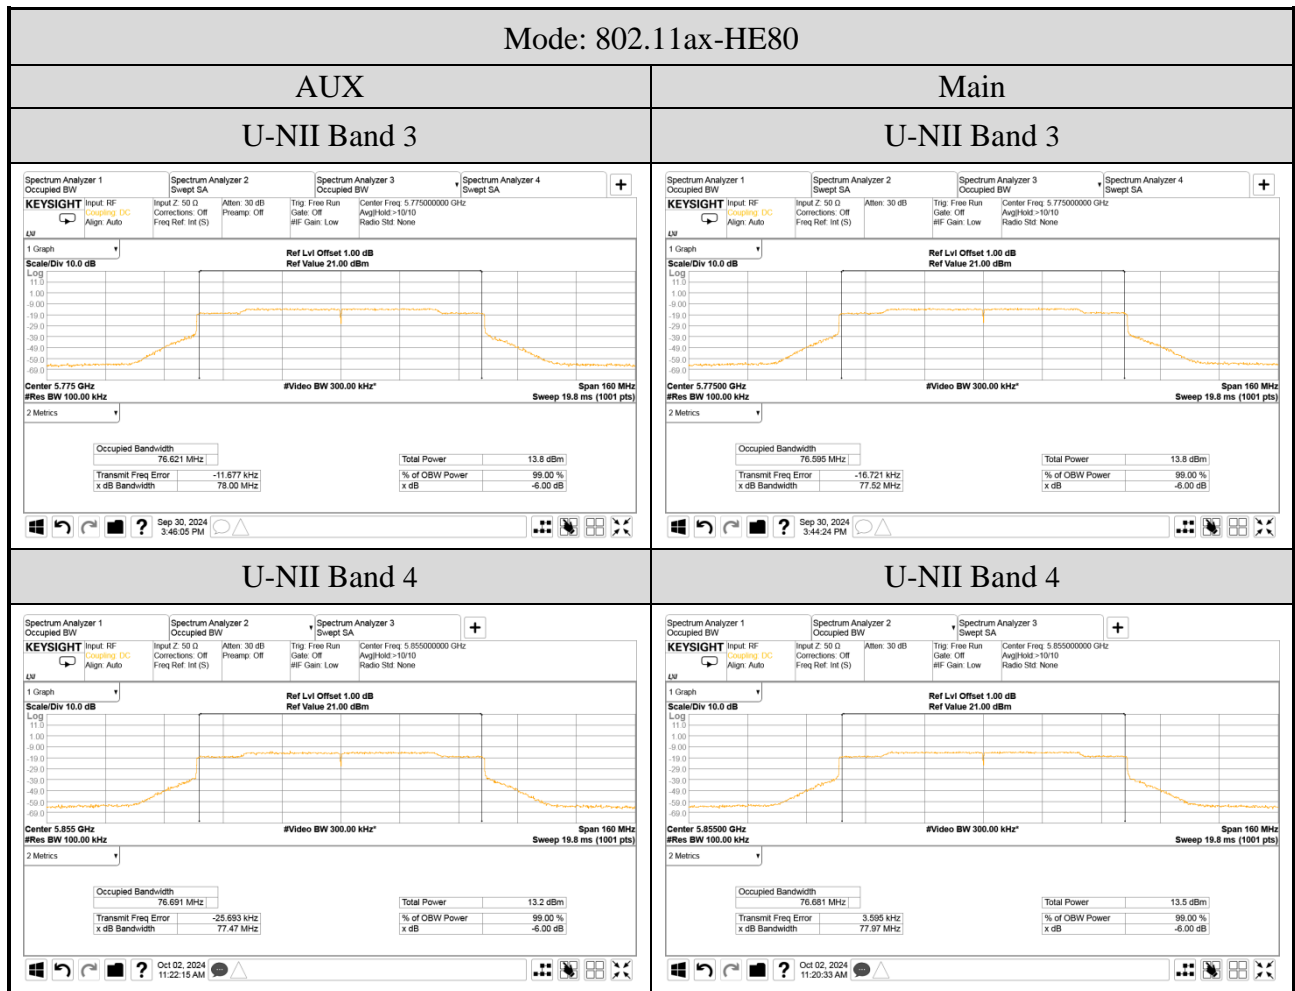

● For Emission (6dB) Bandwidth (U-NII Band 3/4)

● For Occupied (99%) Bandwidth