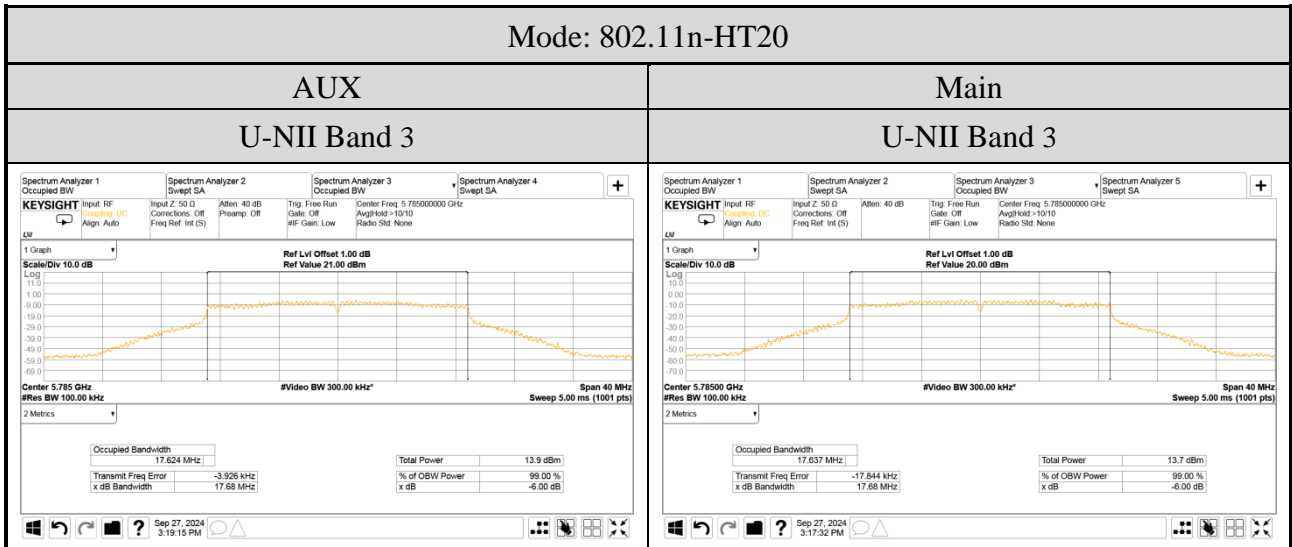

● For Emission (6dB) Bandwidth (U-NII Band 3/4)

● For Occupied (99%) Bandwidth