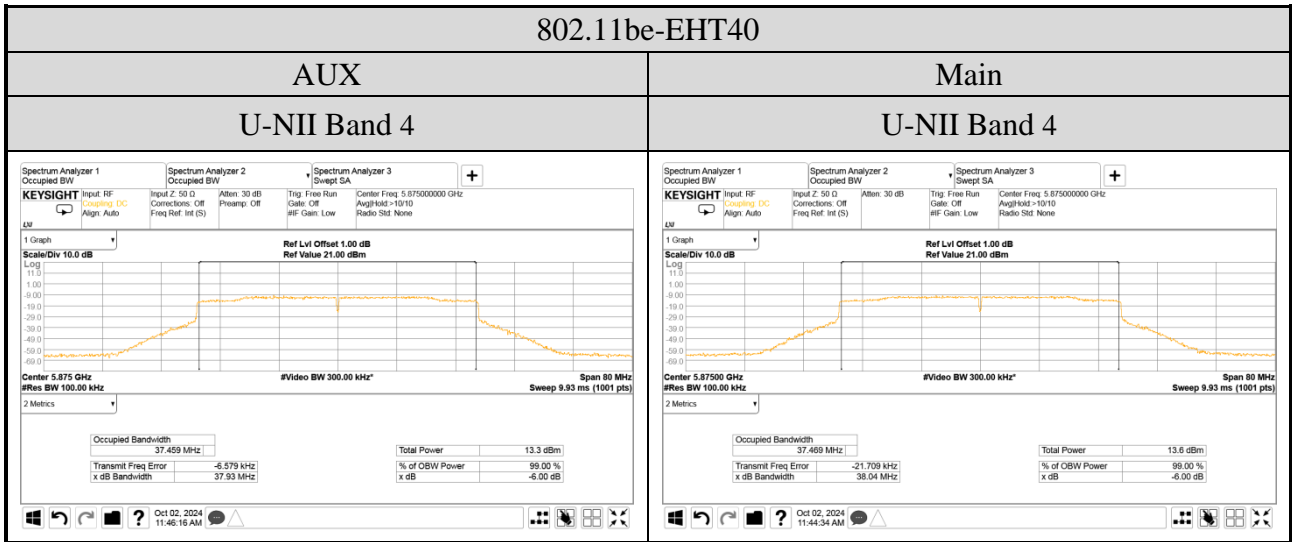

● For Emission (6dB) Bandwidth (U-NII Band 3/4)

● For Occupied (99%) Bandwidth