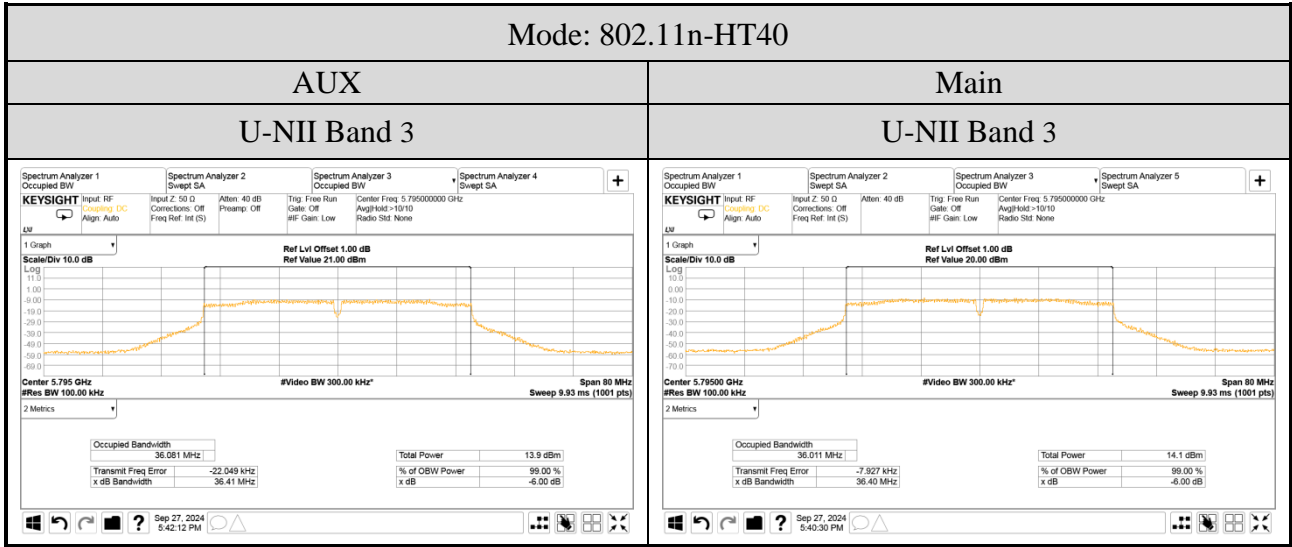

● For Emission (6dB) Bandwidth (U-NII Band 3/4)

● For Occupied (99%) Bandwidth