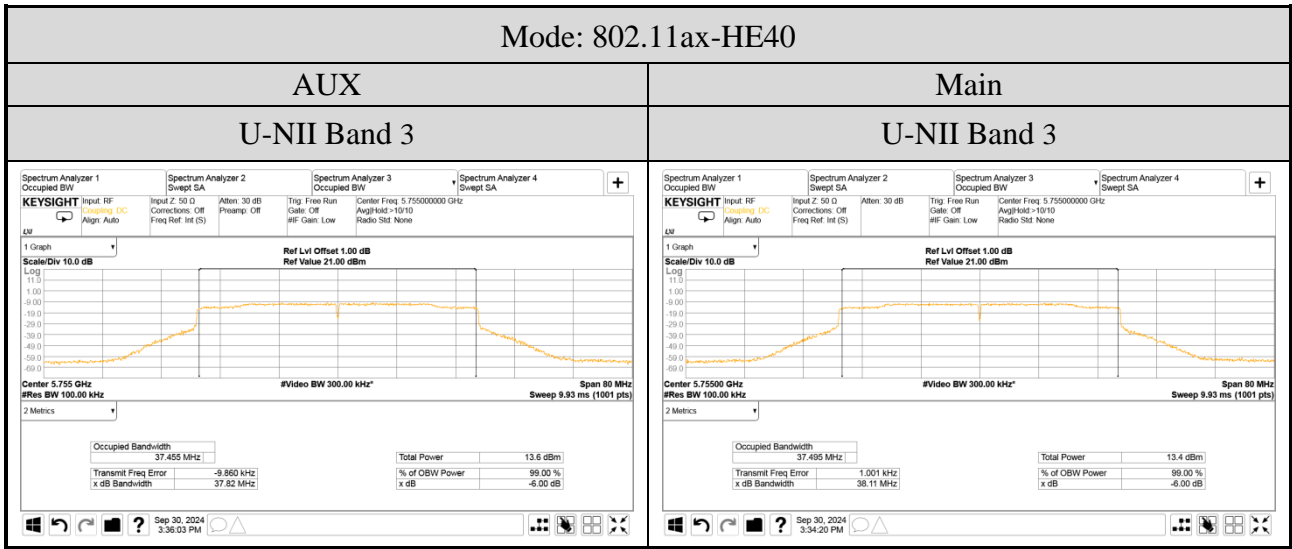

● For Emission (6dB) Bandwidth (U-NII Band 3/4)

● For Occupied (99%) Bandwidth