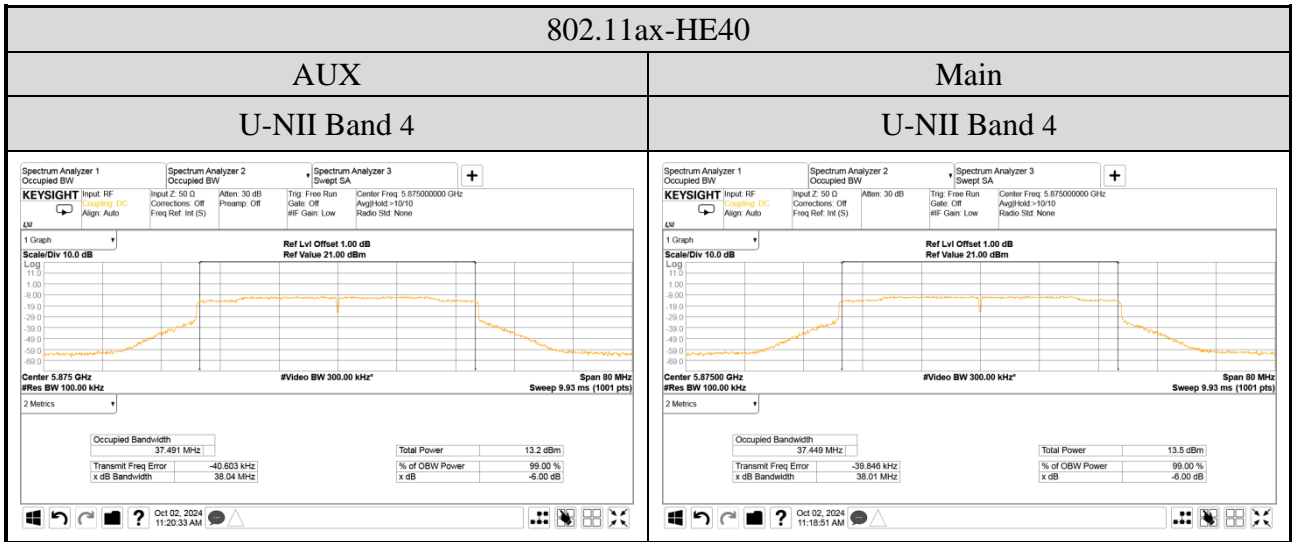

● For Emission (6dB) Bandwidth (U-NII Band 3/4)

● For Occupied (99%) Bandwidth