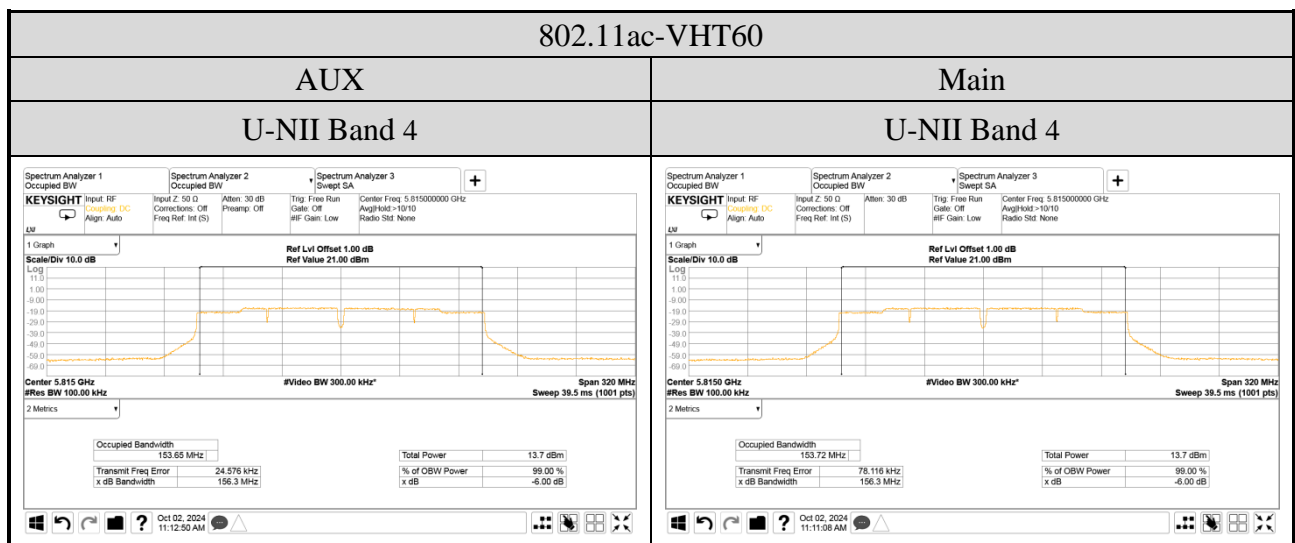

● For Emission (6dB) Bandwidth (U-NII Band 3/4)

● For Occupied (99%) Bandwidth