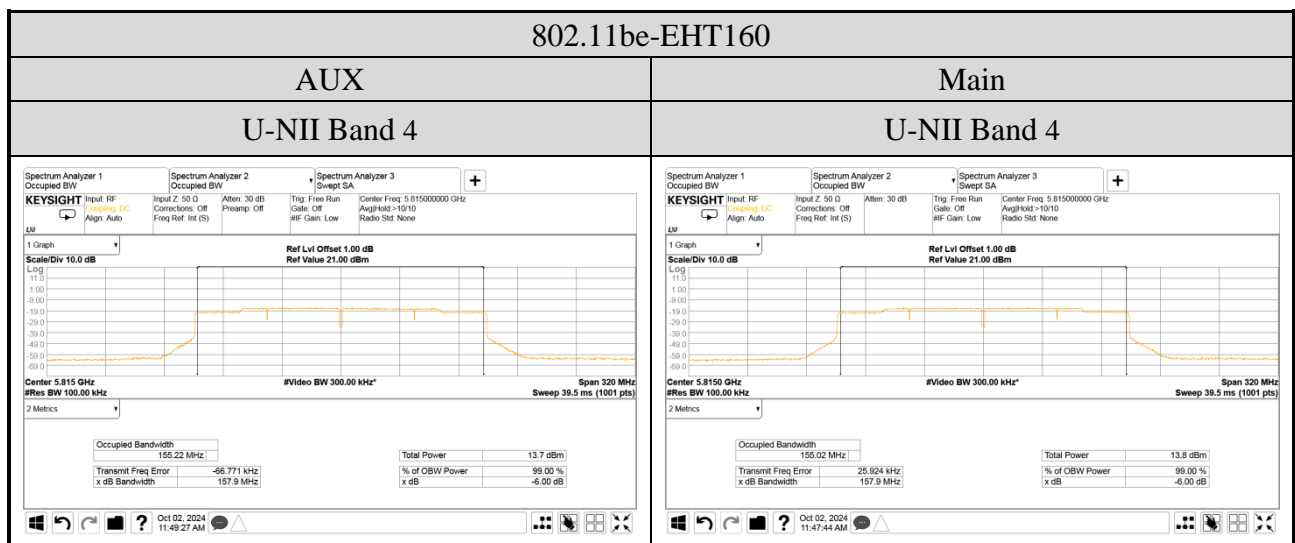

● For Emission (6dB) Bandwidth (U-NII Band 3/4)

● For Occupied (99%) Bandwidth