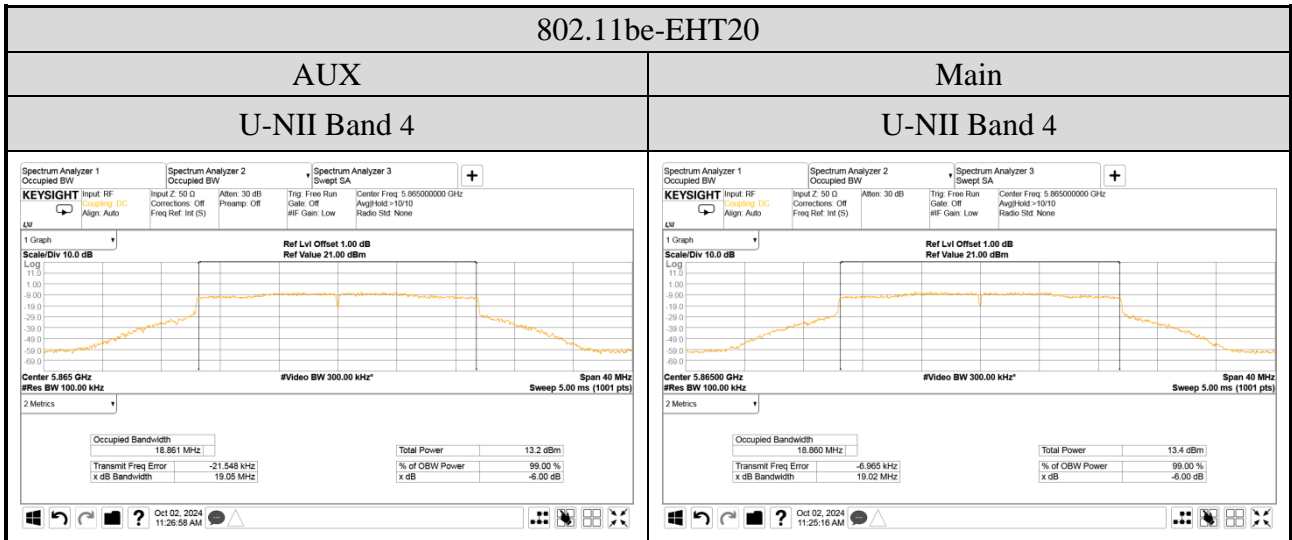

● For Emission (6dB) Bandwidth (U-NII Band 3/4)

● For Occupied (99%) Bandwidth