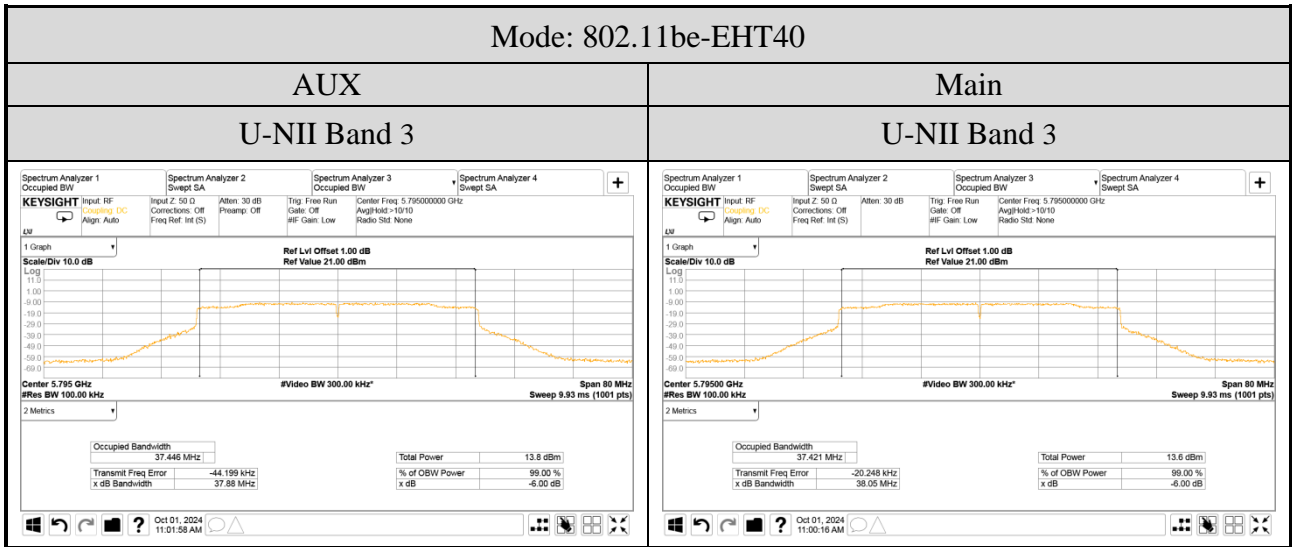

● For Emission (6dB) Bandwidth (U-NII Band 3/4)

● For Occupied (99%) Bandwidth