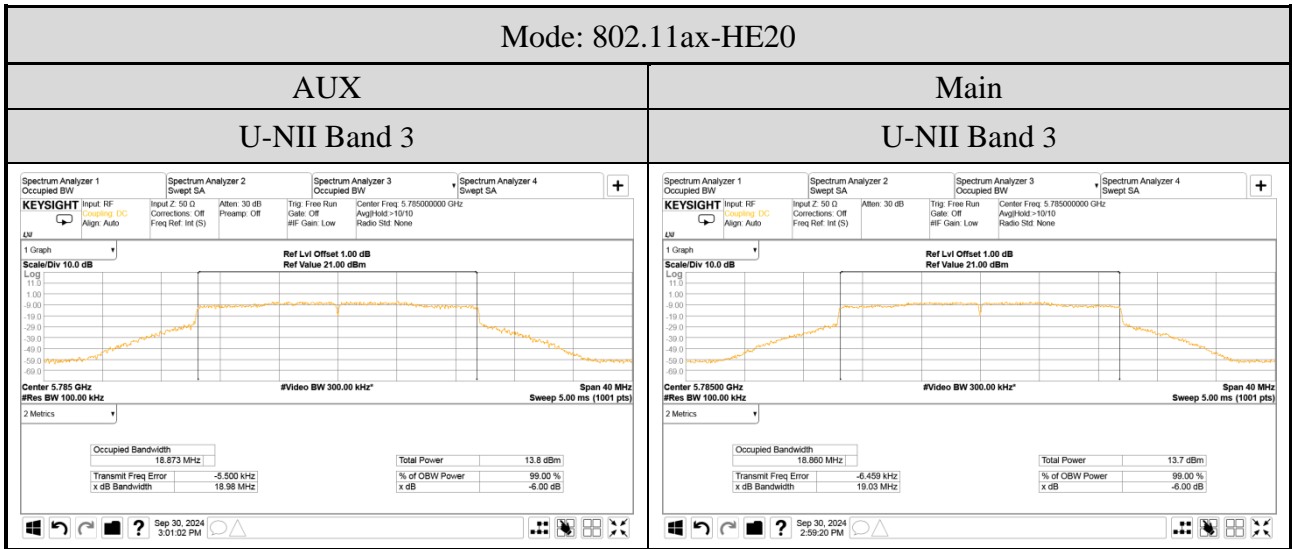

● For Emission (6dB) Bandwidth (U-NII Band 3/4)

● For Occupied (99%) Bandwidth