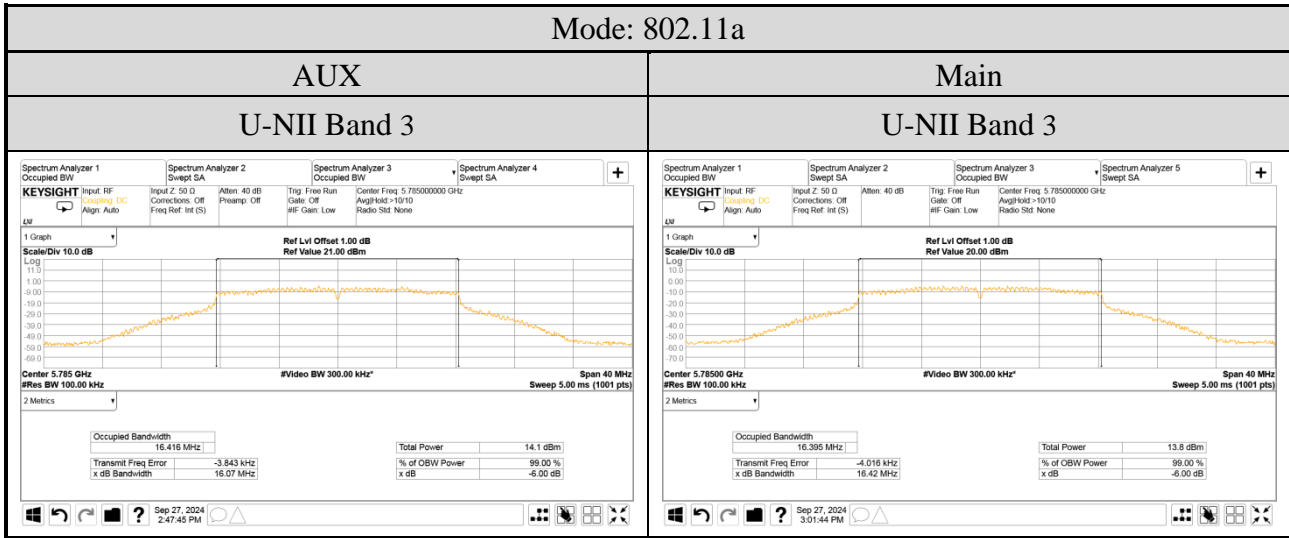

● For Emission (6dB) Bandwidth (U-NII Band 3/4)

● For Occupied (99%) Bandwidth