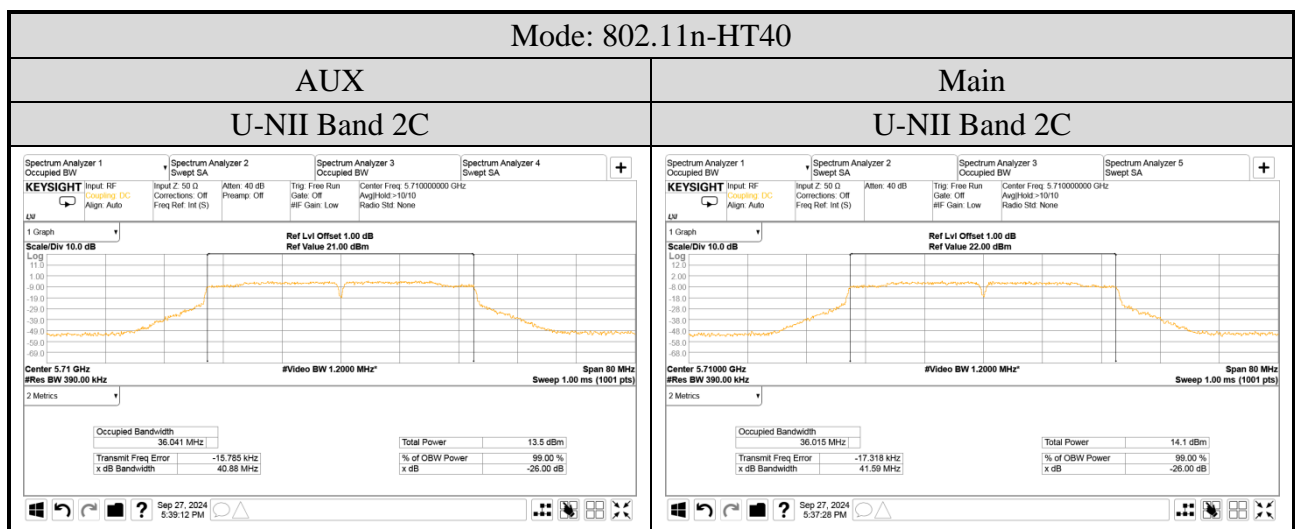

● Emission (26dB) Bandwidth (U-NII Band 1~2C)

Audix Technology Corp.
 No. 491, Zhongfu Rd., Linkou Dist.,
 New Taipei City 244, Taiwan

Tel: +886 2 26099301
Fax: +886 2 26099303

Audix Technology Corp.
 No. 491, Zhongfu Rd., Linkou Dist.,
 New Taipei City 244, Taiwan