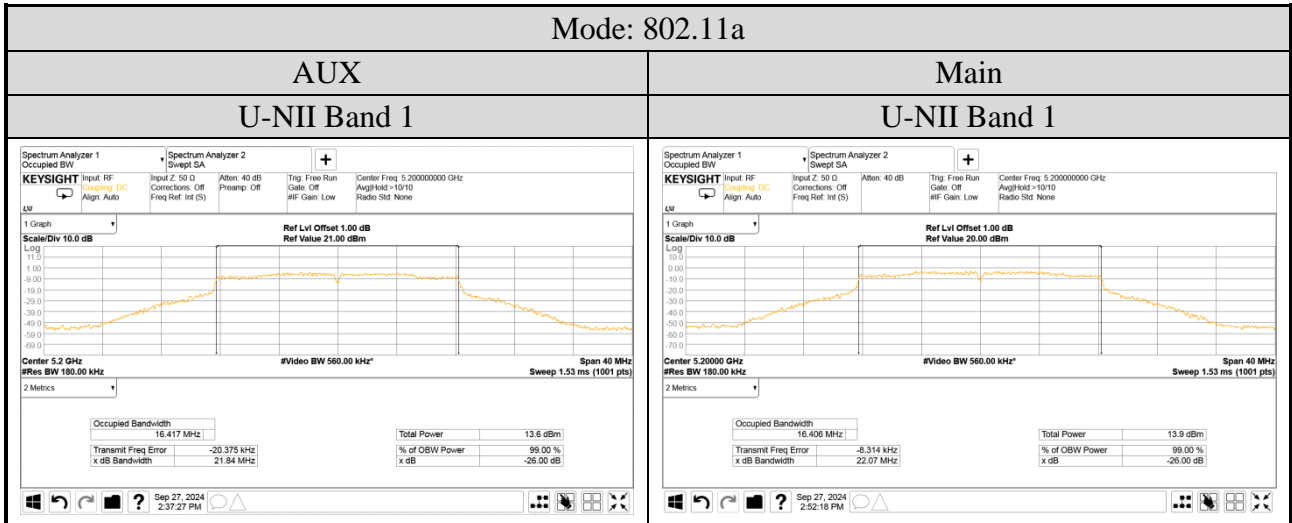

● Emission (26dB) Bandwidth (U-NII Band 1~2C)

Audix Technology Corp.
 No. 491, Zhongfu Rd., Linkou Dist.,
 New Taipei City 244, Taiwan

Tel: +886 2 26099301
Fax: +886 2 26099303

Audix Technology Corp.
 No. 491, Zhongfu Rd., Linkou Dist.,
 New Taipei City 244, Taiwan