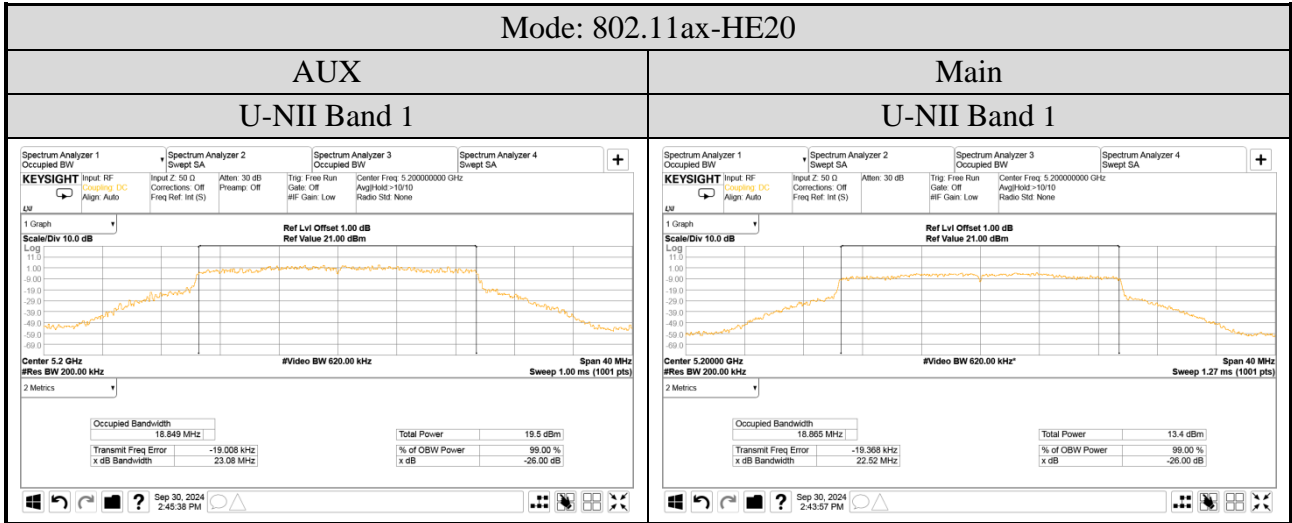

● Emission (26dB) Bandwidth (U-NII Band 1~2C)

Audix Technology Corp.
 No. 491, Zhongfu Rd., Linkou Dist.,
 New Taipei City 244, Taiwan

Tel: +886 2 26099301
Fax: +886 2 26099303

Audix Technology Corp.
 No. 491, Zhongfu Rd., Linkou Dist.,
 New Taipei City 244, Taiwan