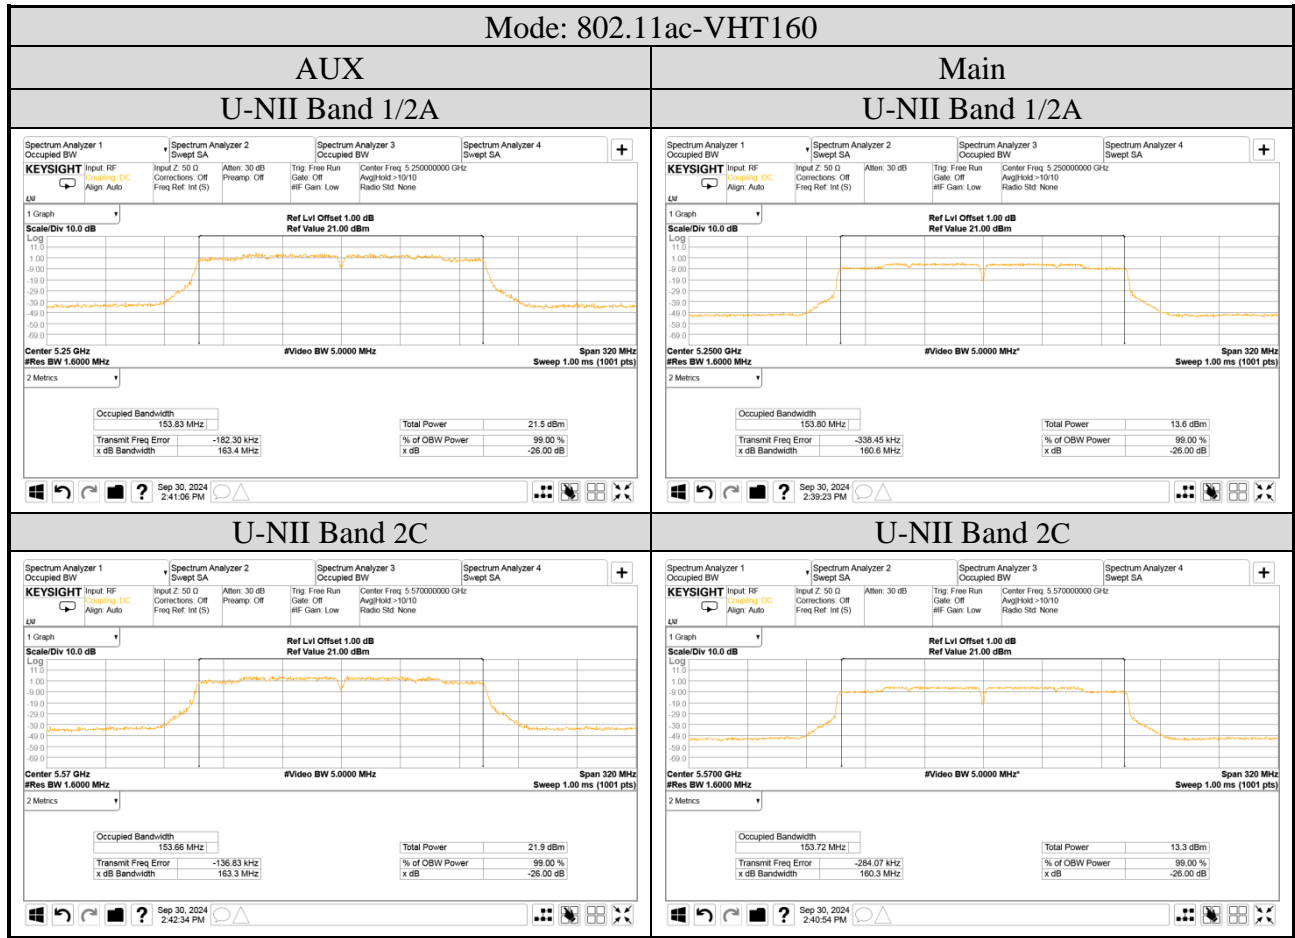

● Emission (26dB) Bandwidth (U-NII Band 1~2C)

Audix Technology Corp.
 No. 491, Zhongfu Rd., Linkou Dist.,
 New Taipei City 244, Taiwan

Tel: +886 2 26099301
Fax: +886 2 26099303

Audix Technology Corp.
 No. 491, Zhongfu Rd., Linkou Dist.,
 New Taipei City 244, Taiwan