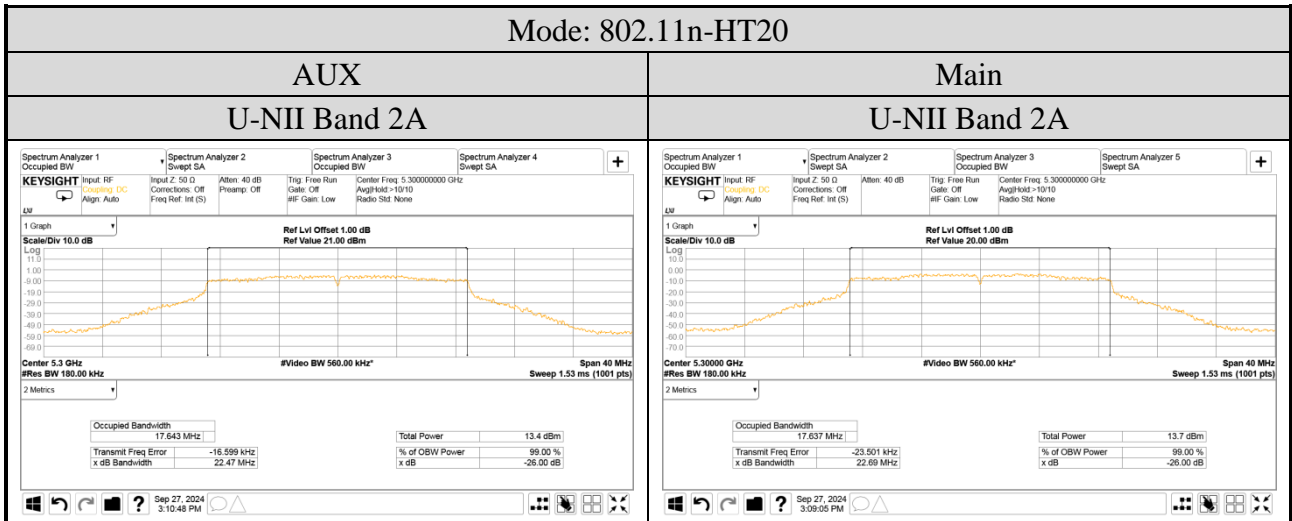

● Emission (26dB) Bandwidth (U-NII Band 1~2C)

Audix Technology Corp.
 No. 491, Zhongfu Rd., Linkou Dist.,
 New Taipei City 244, Taiwan

Tel: +886 2 26099301
Fax: +886 2 26099303

Audix Technology Corp.
 No. 491, Zhongfu Rd., Linkou Dist.,
 New Taipei City 244, Taiwan