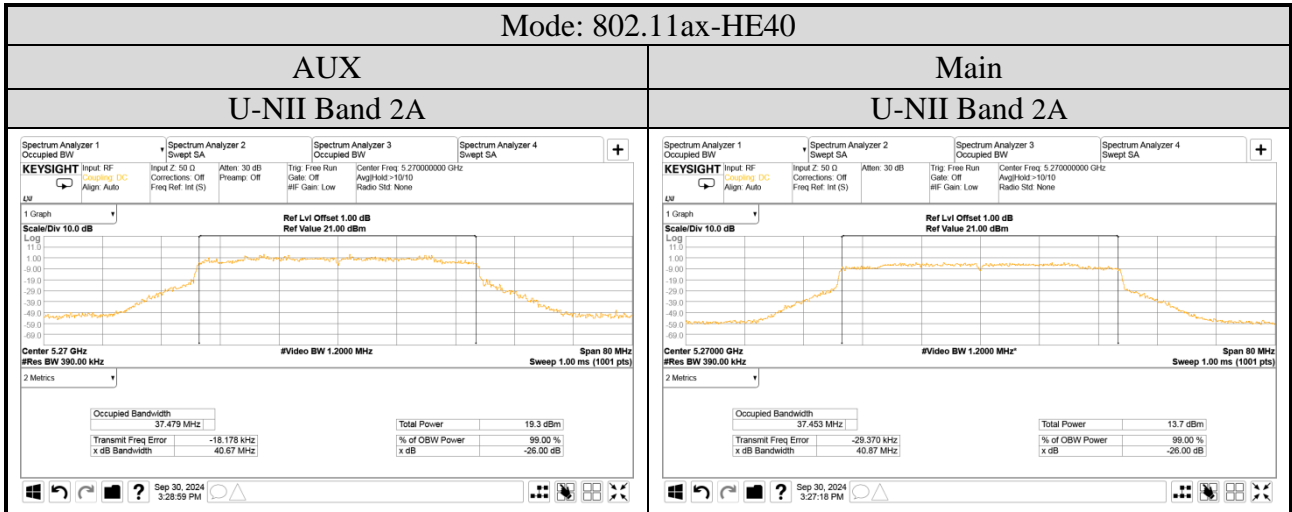

Audix Technology Corp.
No. 491, Zhongfu Rd., Linkou Dist.,
New Taipei City 244, Taiwan

Tel: +886 2 26099301
Fax: +886 2 26099303