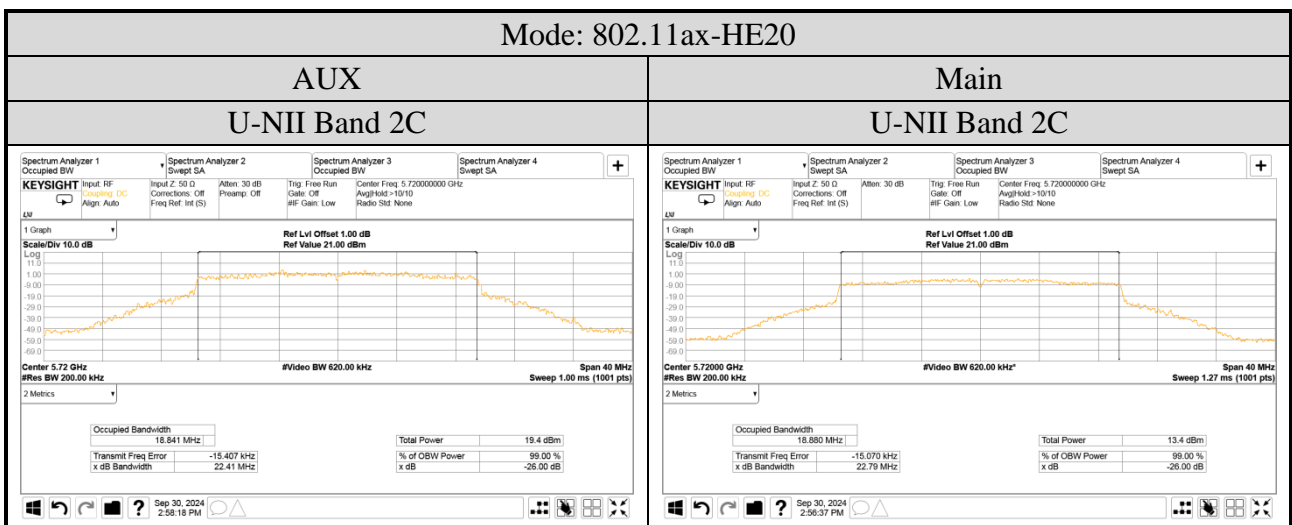

● Emission (26dB) Bandwidth (U-NII Band 1~2C)

Audix Technology Corp.
 No. 491, Zhongfu Rd., Linkou Dist.,
 New Taipei City 244, Taiwan

Tel: +886 2 26099301
Fax: +886 2 26099303

Audix Technology Corp.
 No. 491, Zhongfu Rd., Linkou Dist.,
 New Taipei City 244, Taiwan