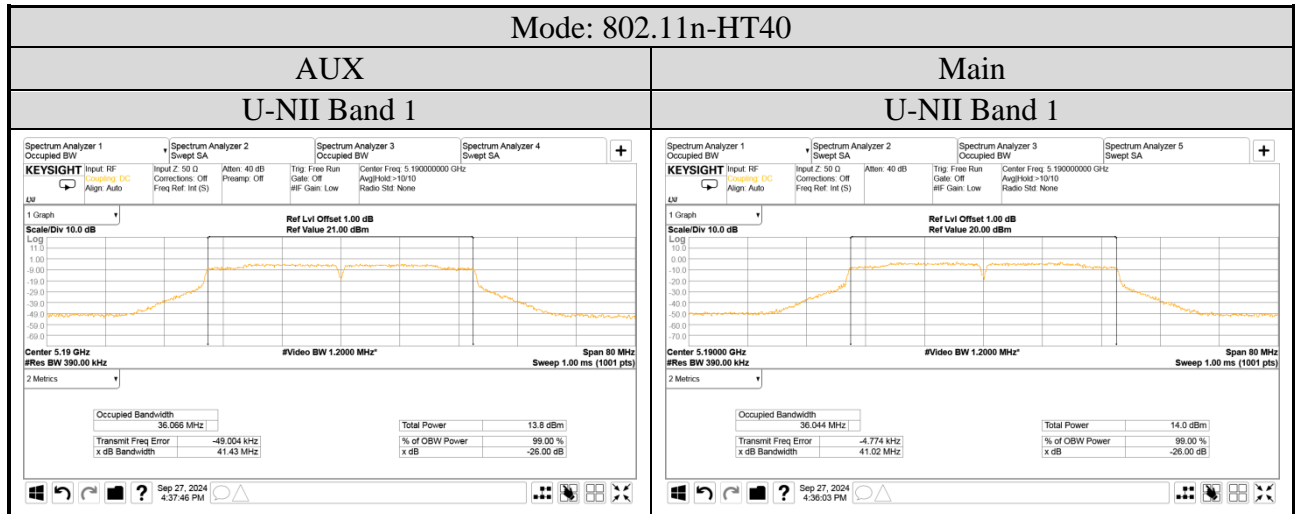

● Emission (26dB) Bandwidth (U-NII Band 1~2C)

Audix Technology Corp.
 No. 491, Zhongfu Rd., Linkou Dist.,
 New Taipei City 244, Taiwan

Tel: +886 2 26099301
Fax: +886 2 26099303

Audix Technology Corp.
 No. 491, Zhongfu Rd., Linkou Dist.,
 New Taipei City 244, Taiwan