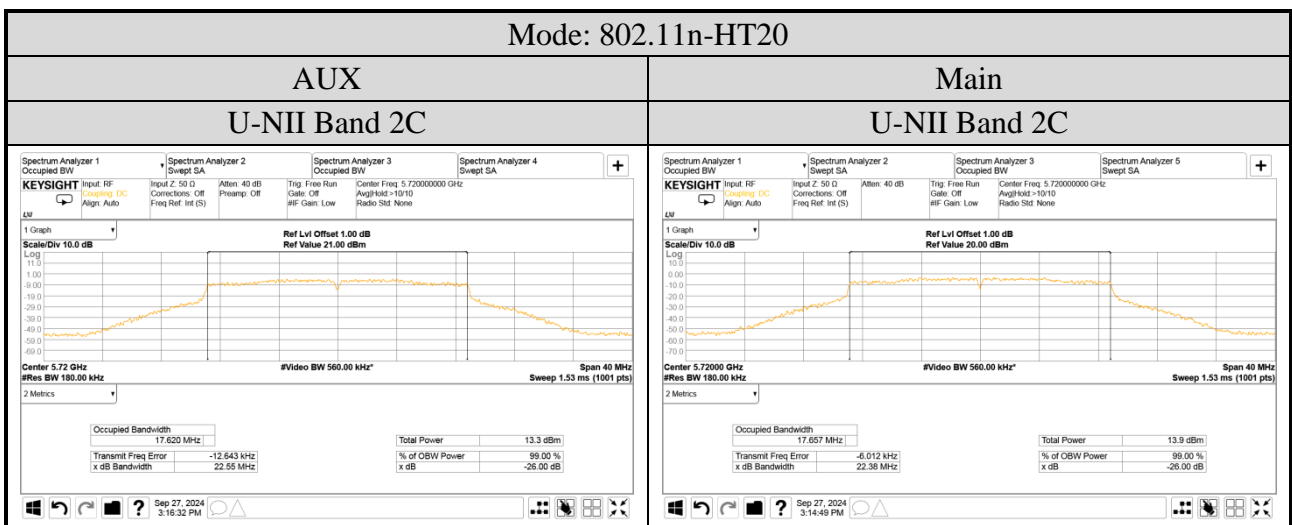

● Emission (26dB) Bandwidth (U-NII Band 1~2C)

Audix Technology Corp.
 No. 491, Zhongfu Rd., Linkou Dist.,
 New Taipei City 244, Taiwan

Tel: +886 2 26099301
Fax: +886 2 26099303

Audix Technology Corp.
 No. 491, Zhongfu Rd., Linkou Dist.,
 New Taipei City 244, Taiwan