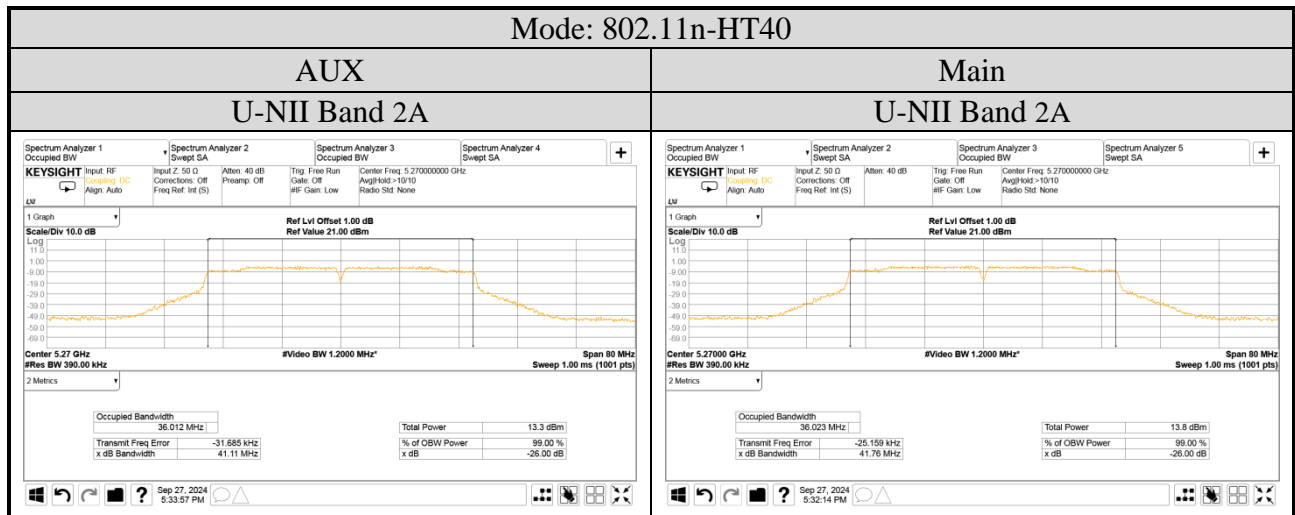

● Emission (26dB) Bandwidth (U-NII Band 1~2C)

Audix Technology Corp.
 No. 491, Zhongfu Rd., Linkou Dist.,
 New Taipei City 244, Taiwan

Tel: +886 2 26099301
Fax: +886 2 26099303

Audix Technology Corp.
 No. 491, Zhongfu Rd., Linkou Dist.,
 New Taipei City 244, Taiwan