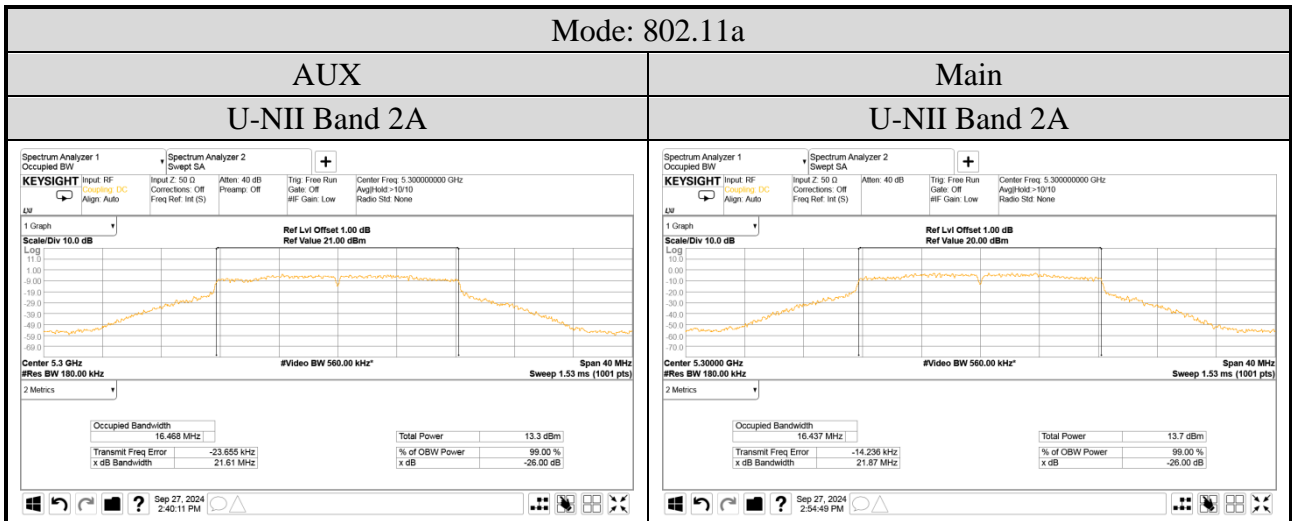

● Emission (26dB) Bandwidth (U-NII Band 1~2C)

Audix Technology Corp.
 No. 491, Zhongfu Rd., Linkou Dist.,
 New Taipei City 244, Taiwan

Tel: +886 2 26099301
Fax: +886 2 26099303

Audix Technology Corp.
 No. 491, Zhongfu Rd., Linkou Dist.,
 New Taipei City 244, Taiwan