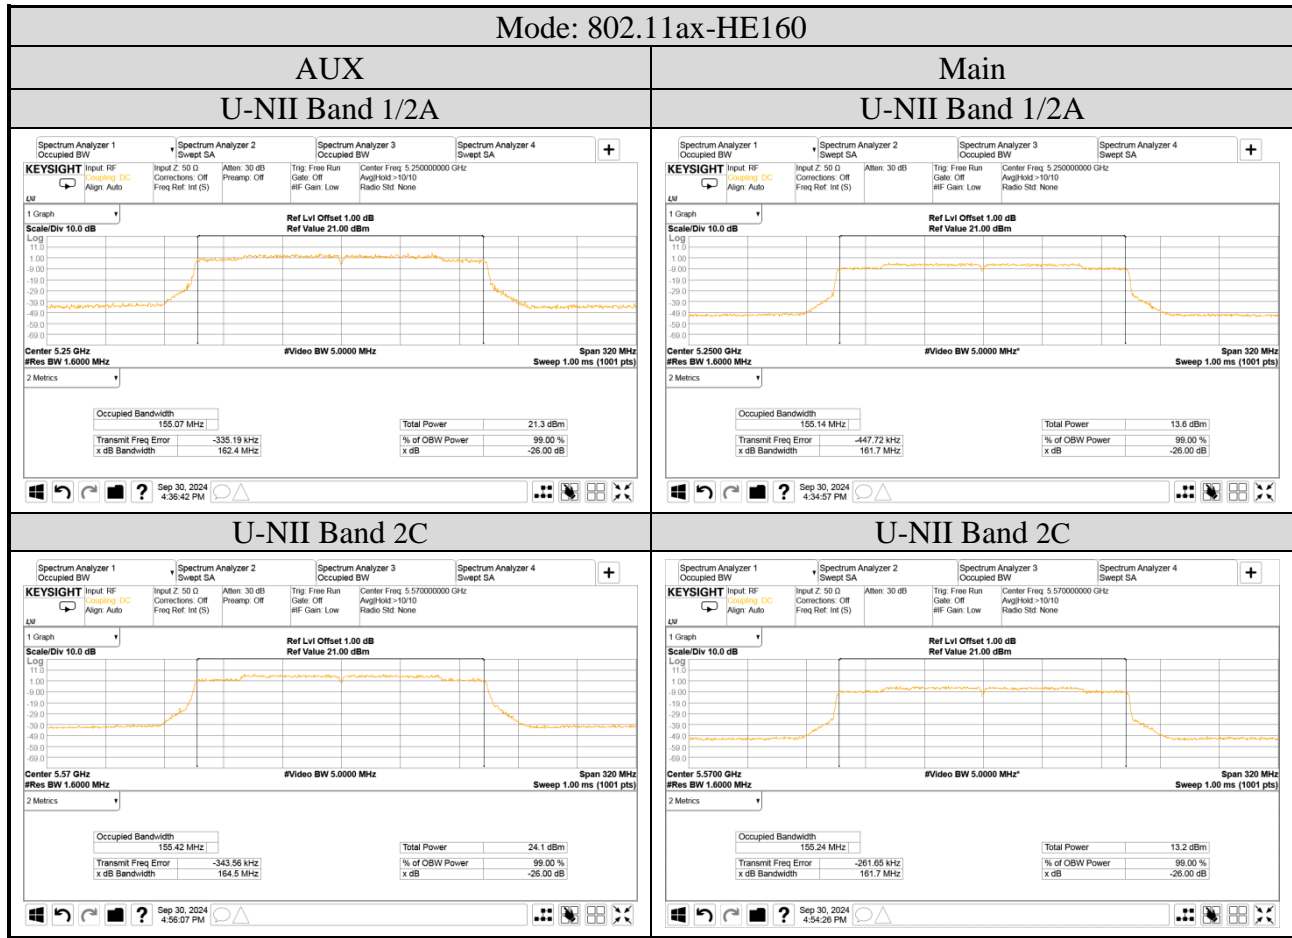

Audix Technology Corp.
No. 491, Zhongfu Rd., Linkou Dist.,
New Taipei City 244, Taiwan

Tel: +886 2 26099301
Fax: +886 2 26099303