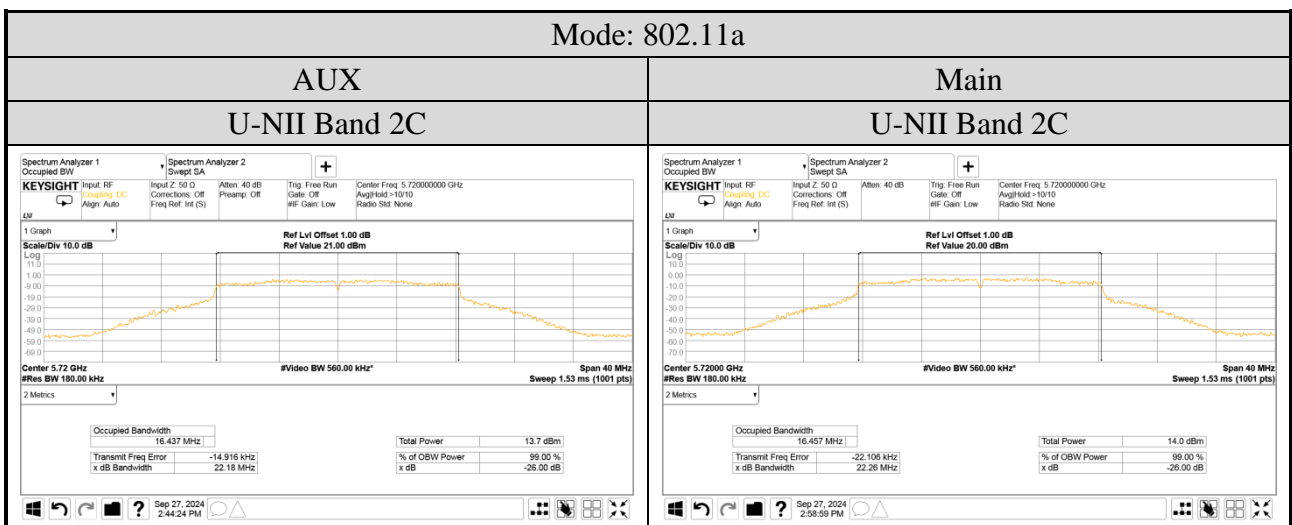

● Emission (26dB) Bandwidth (U-NII Band 1~2C)

Audix Technology Corp.
 No. 491, Zhongfu Rd., Linkou Dist.,
 New Taipei City 244, Taiwan

Tel: +886 2 26099301
Fax: +886 2 26099303

Audix Technology Corp.
 No. 491, Zhongfu Rd., Linkou Dist.,
 New Taipei City 244, Taiwan