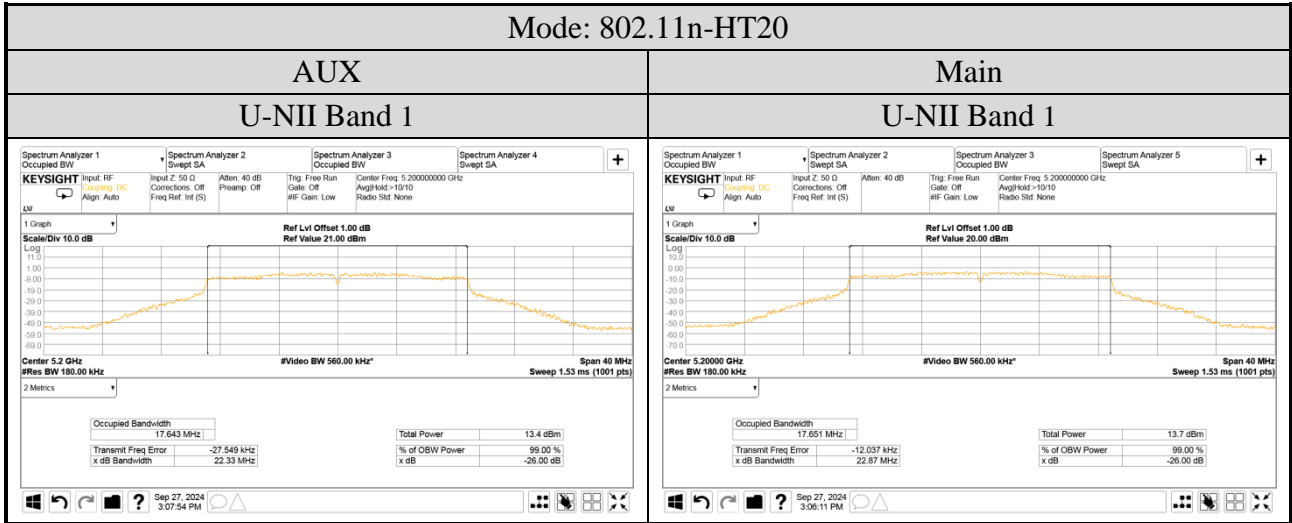

● Emission (26dB) Bandwidth (U-NII Band 1~2C)

Audix Technology Corp.
 No. 491, Zhongfu Rd., Linkou Dist.,
 New Taipei City 244, Taiwan

Tel: +886 2 26099301
Fax: +886 2 26099303

Audix Technology Corp.
 No. 491, Zhongfu Rd., Linkou Dist.,
 New Taipei City 244, Taiwan