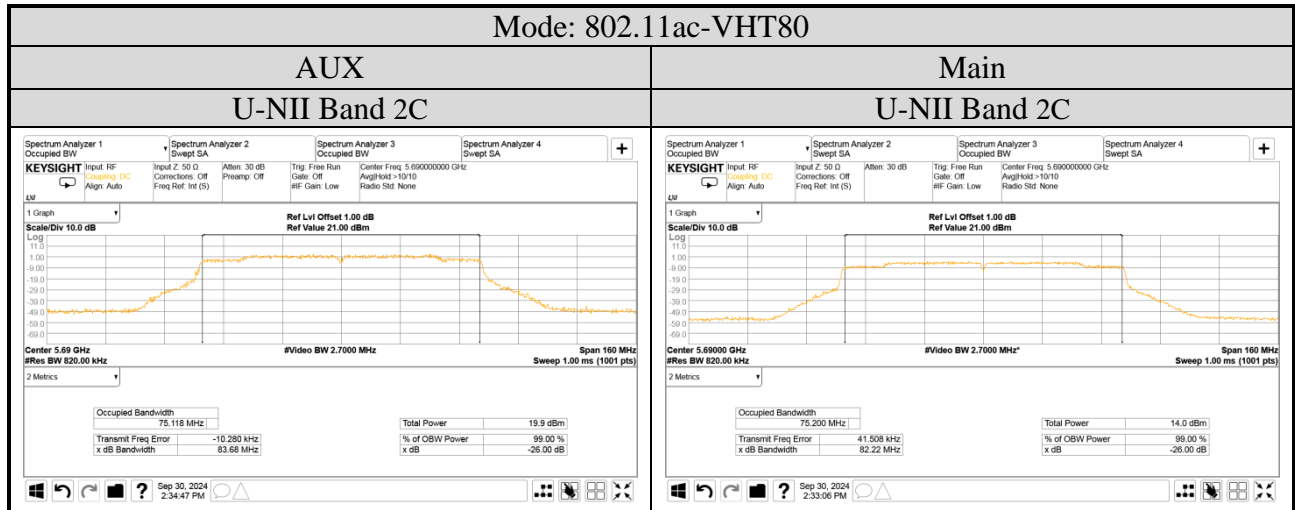

● Emission (26dB) Bandwidth (U-NII Band 1~2C)

Audix Technology Corp.
 No. 491, Zhongfu Rd., Linkou Dist.,
 New Taipei City 244, Taiwan

Tel: +886 2 26099301
Fax: +886 2 26099303

Audix Technology Corp.
 No. 491, Zhongfu Rd., Linkou Dist.,
 New Taipei City 244, Taiwan