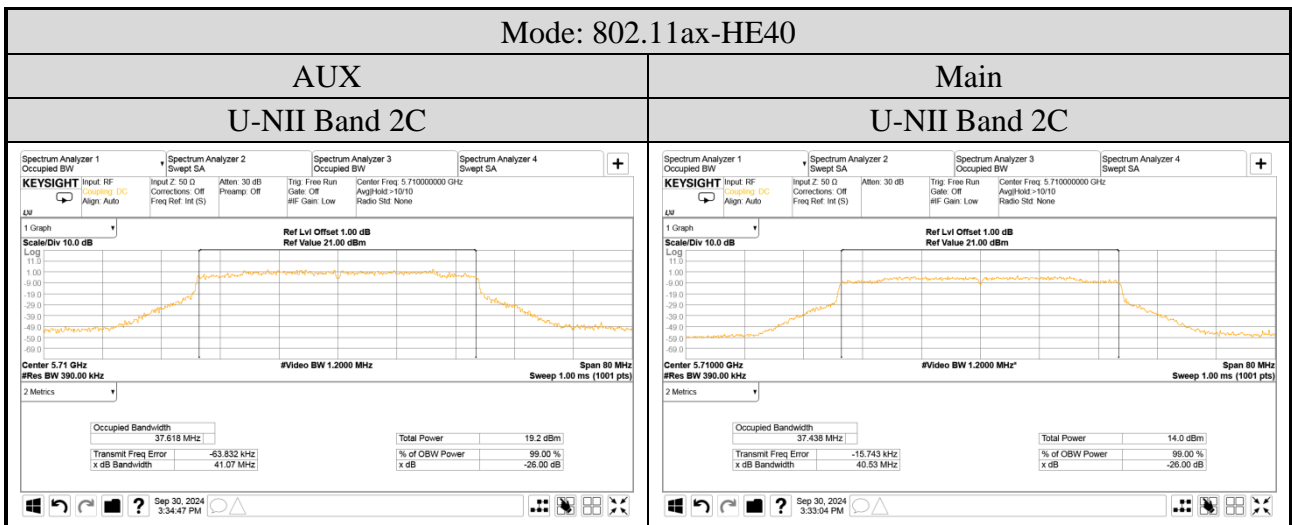

Audix Technology Corp.
No. 491, Zhongfu Rd., Linkou Dist.,
New Taipei City 244, Taiwan

Tel: +886 2 26099301
Fax: +886 2 26099303