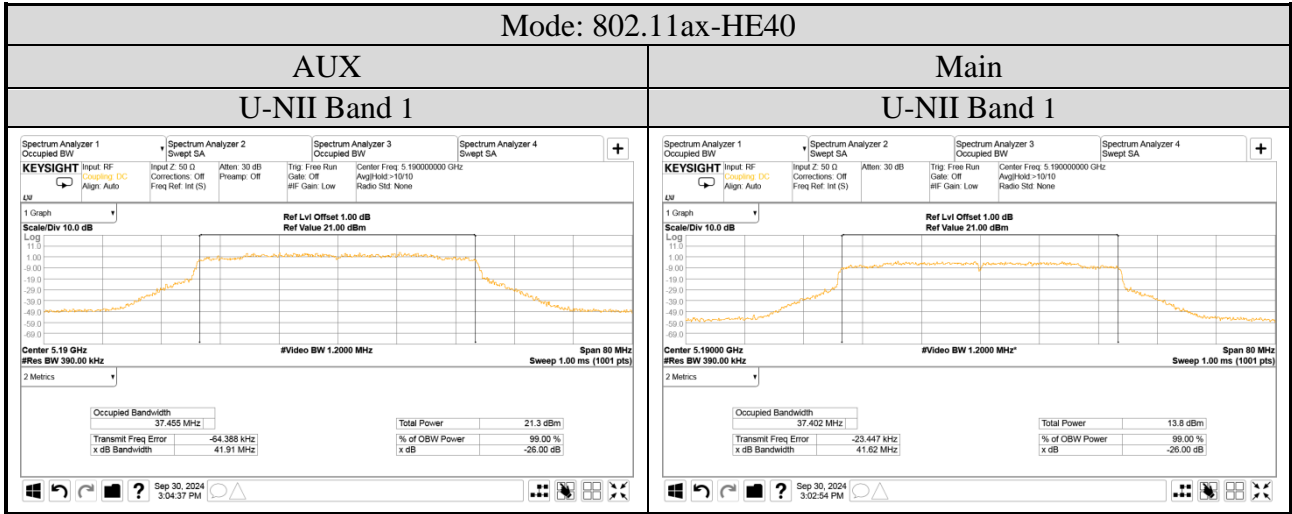

Audix Technology Corp.
No. 491, Zhongfu Rd., Linkou Dist.,
New Taipei City 244, Taiwan

Tel: +886 2 26099301
Fax: +886 2 26099303