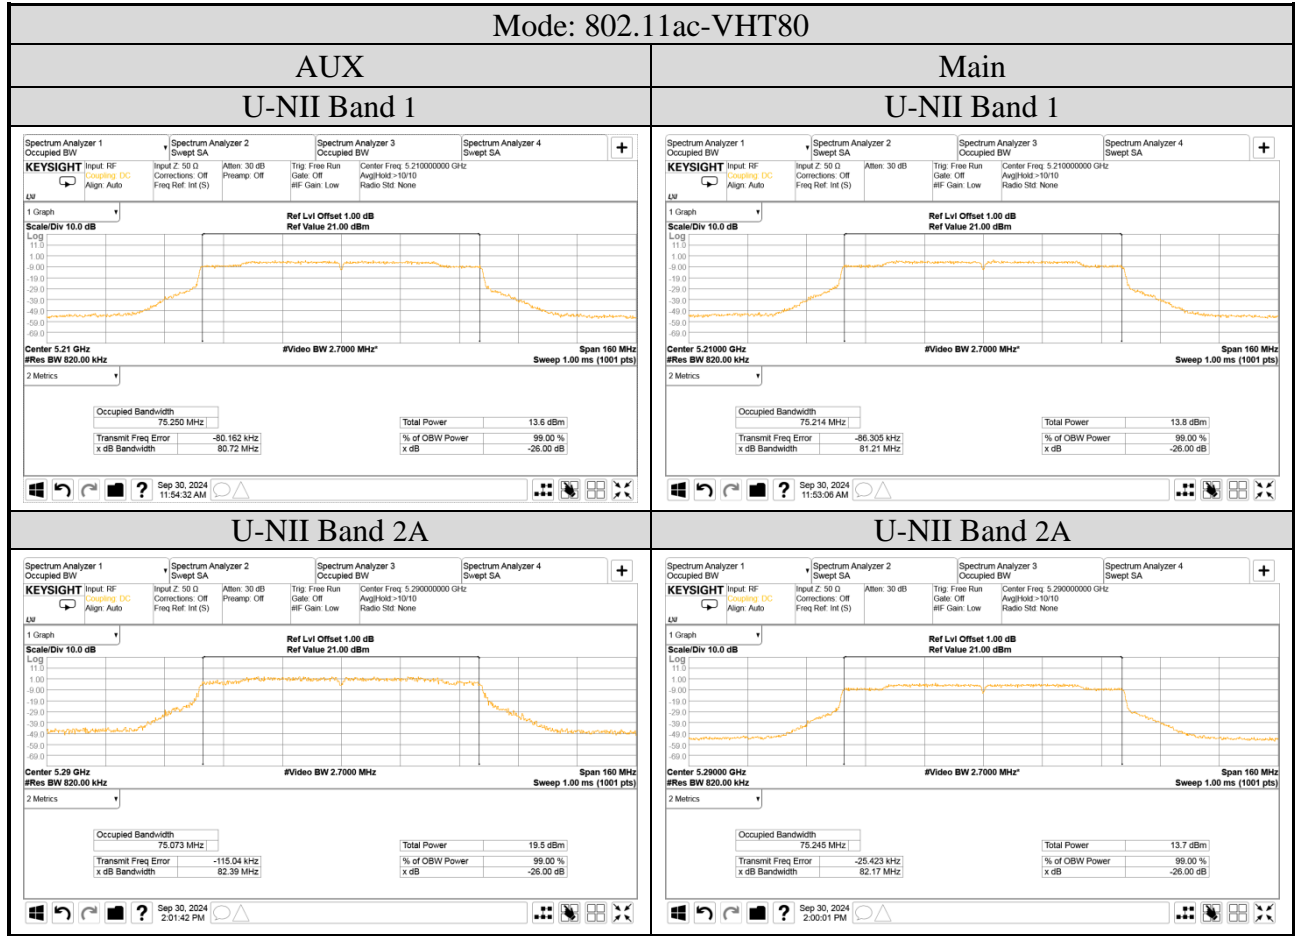

● Emission (26dB) Bandwidth (U-NII Band 1~2C)

Audix Technology Corp.
 No. 491, Zhongfu Rd., Linkou Dist.,
 New Taipei City 244, Taiwan

Tel: +886 2 26099301
Fax: +886 2 26099303

Audix Technology Corp.
 No. 491, Zhongfu Rd., Linkou Dist.,
 New Taipei City 244, Taiwan