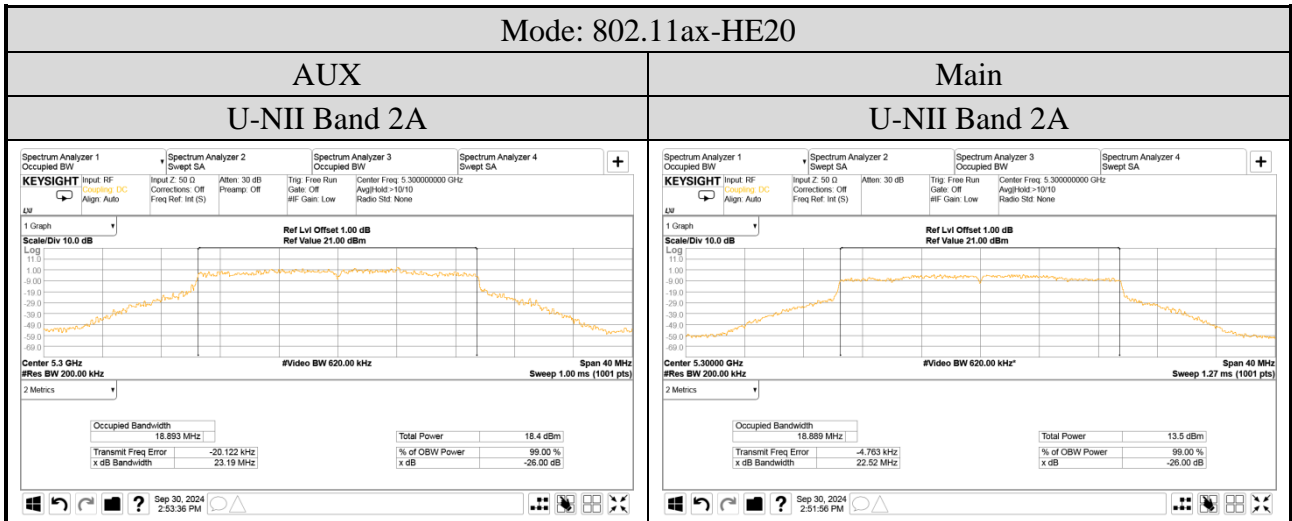

● Emission (26dB) Bandwidth (U-NII Band 1~2C)

Audix Technology Corp.
 No. 491, Zhongfu Rd., Linkou Dist.,
 New Taipei City 244, Taiwan

Tel: +886 2 26099301
Fax: +886 2 26099303

Audix Technology Corp.
 No. 491, Zhongfu Rd., Linkou Dist.,
 New Taipei City 244, Taiwan