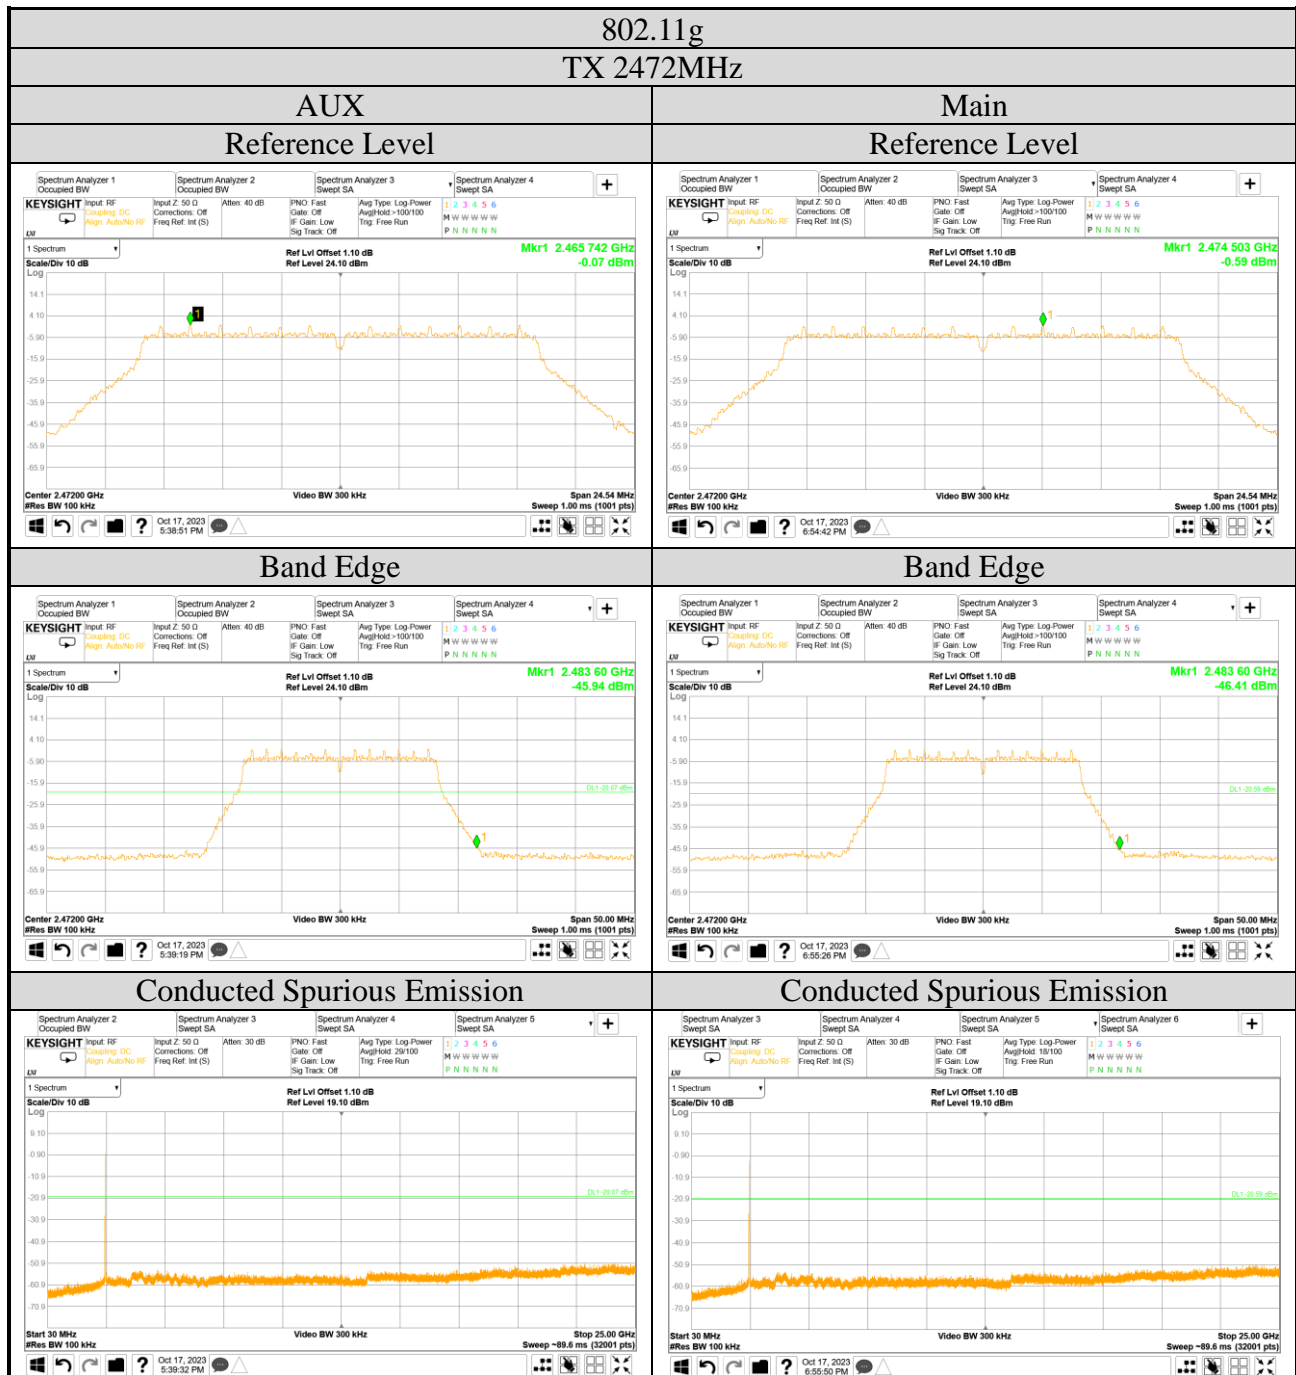

A.5 EMISSION LIMITATIONS

Test Date	2023/10/16 ~ 31	Temp./Hum.	24 ~ 25°C/53 ~ 69%
Cable Loss	WiFi: 1.10dB, BLE: 1.10dB	Tested By	Harry Huang
Test Voltage	AC 120V, 60Hz (via AC Adapter)		

Audix Technology Corp.
 No. 491, Zhongfu Rd., Linkou Dist.,
 New Taipei City 244, Taiwan