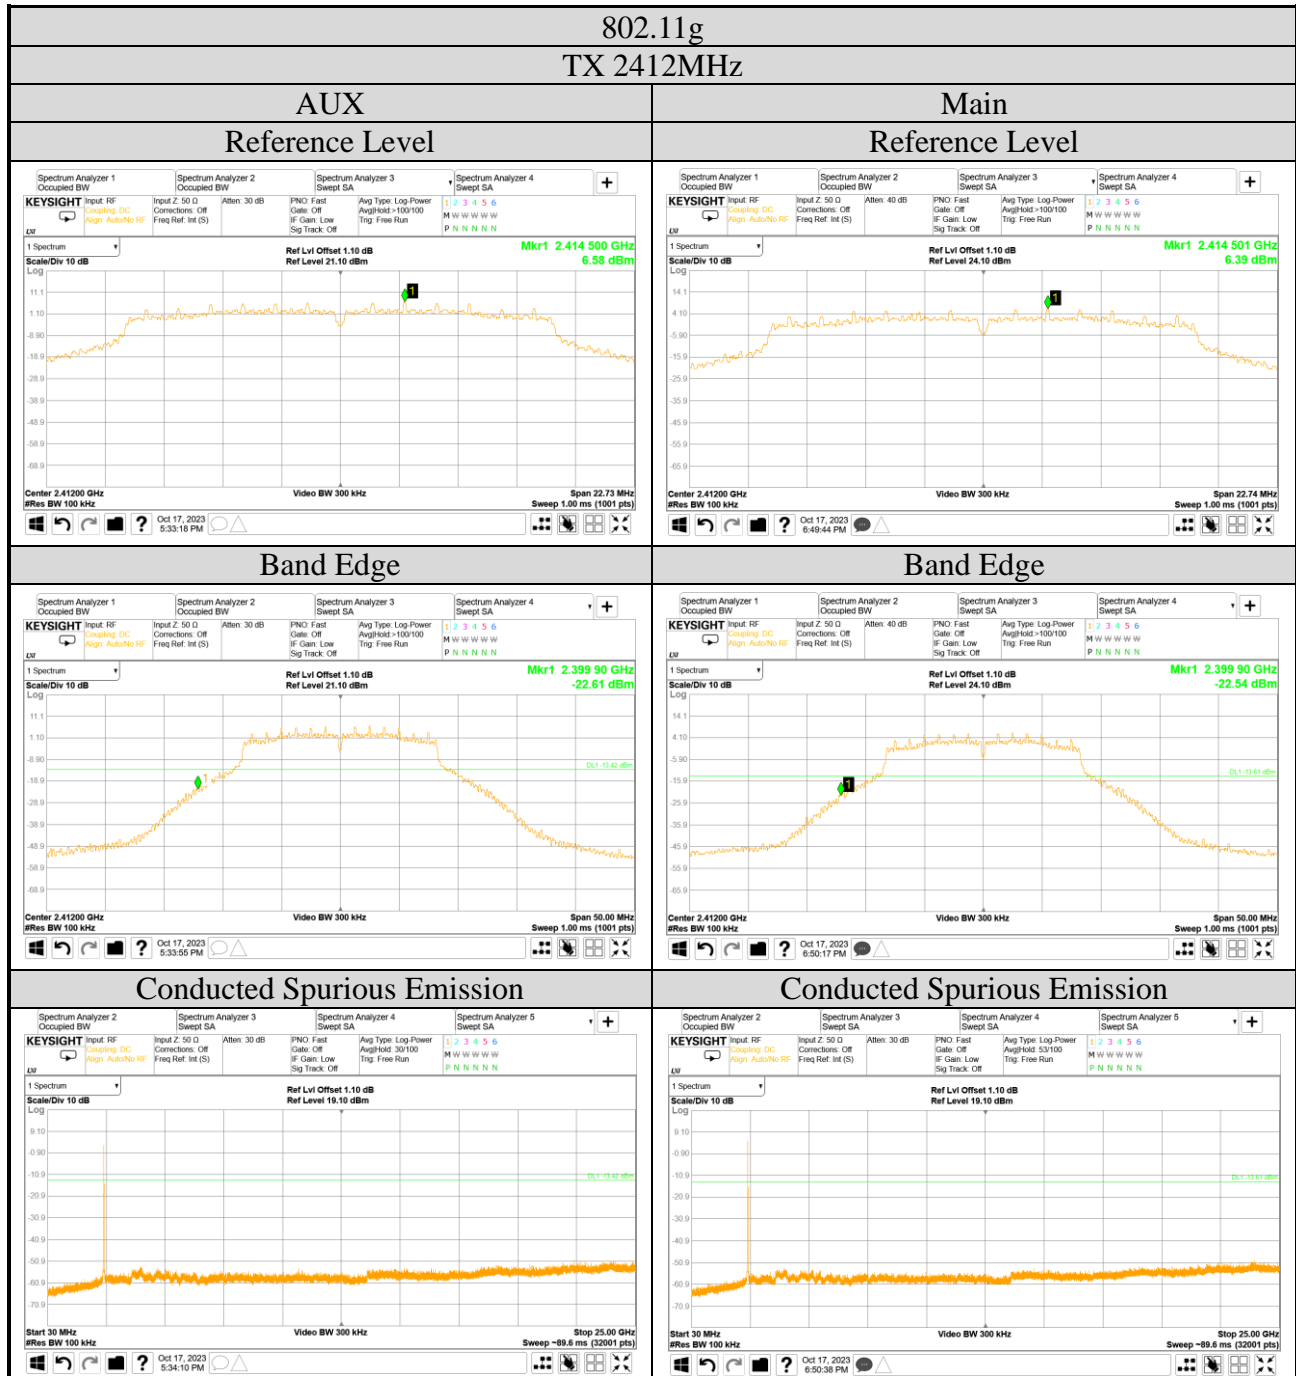

A.5 EMISSION LIMITATIONS

Test Date	2023/10/16 ~ 31	Temp./Hum.	24 ~ 25°C/53 ~ 69%
Cable Loss	WiFi: 1.10dB, BLE: 1.10dB	Tested By	Harry Huang
Test Voltage	AC 120V, 60Hz (via AC Adapter)		

Audix Technology Corp.
 No. 491, Zhongfu Rd., Linkou Dist.,
 New Taipei City 244, Taiwan