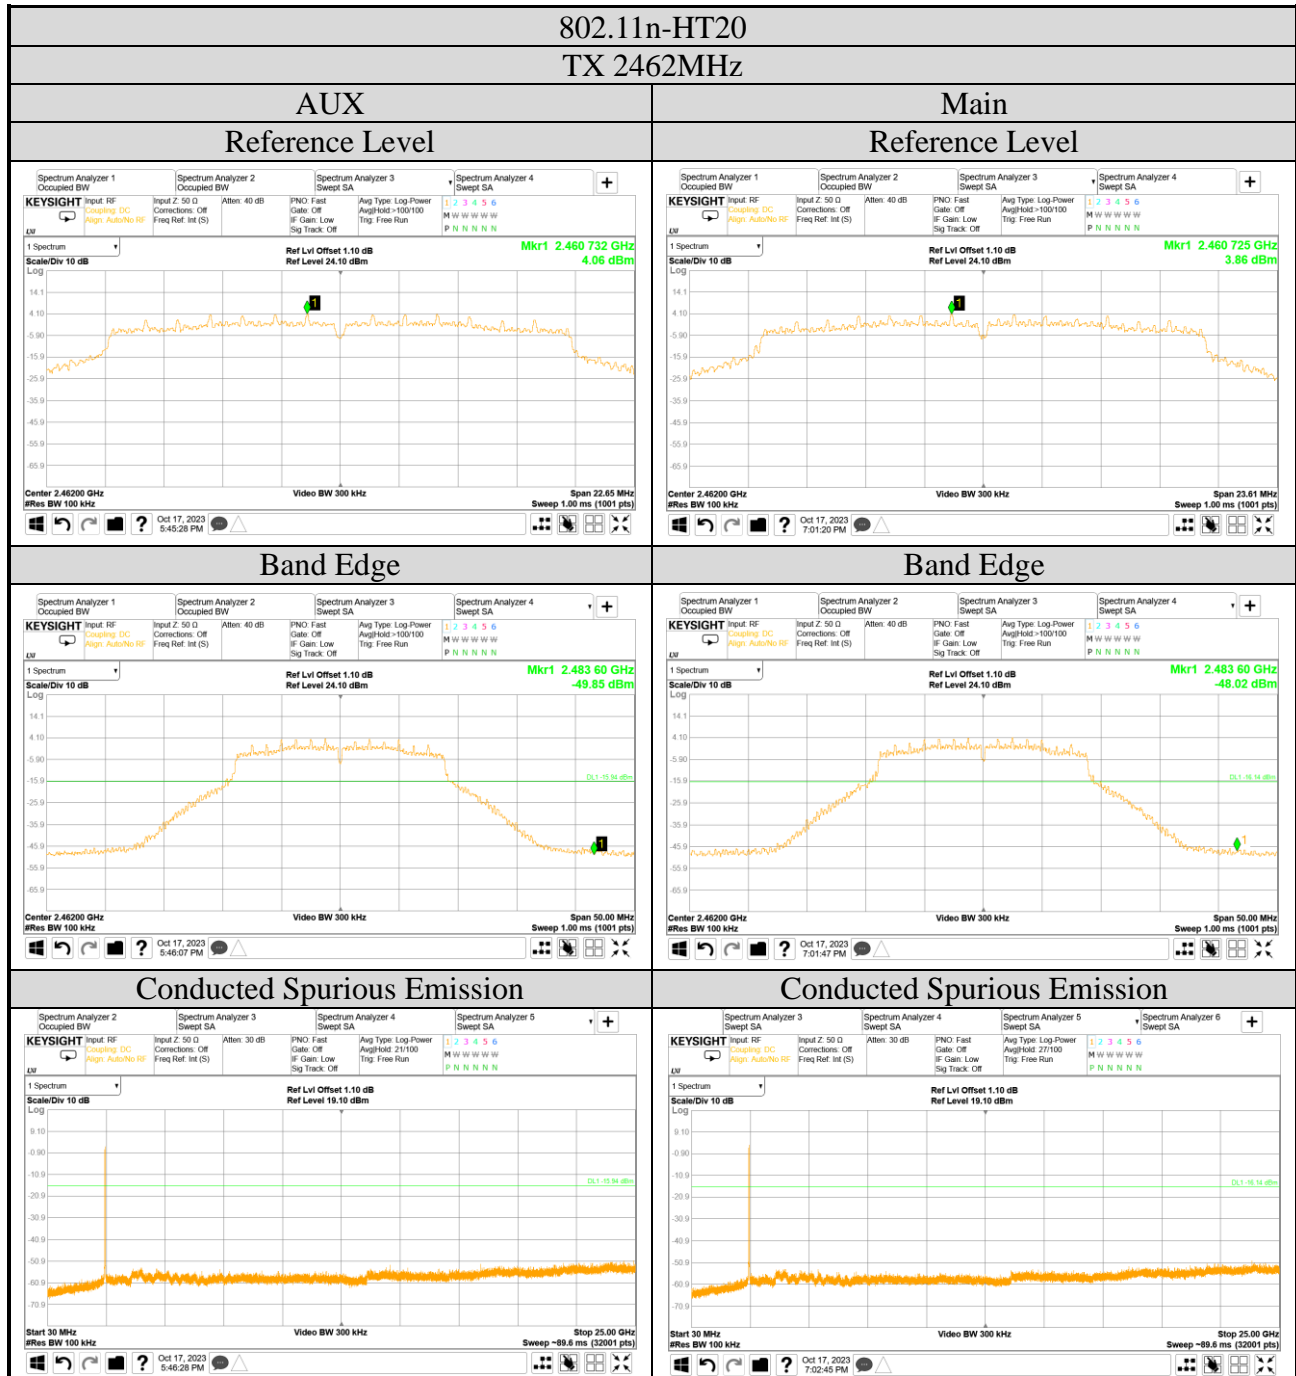

A.5 EMISSION LIMITATIONS

Test Date	2023/10/16 ~ 31	Temp./Hum.	24 ~ 25°C/53 ~ 69%
Cable Loss	WiFi: 1.10dB, BLE: 1.10dB	Tested By	Harry Huang
Test Voltage	AC 120V, 60Hz (via AC Adapter)		

Audix Technology Corp.
 No. 491, Zhongfu Rd., Linkou Dist.,
 New Taipei City 244, Taiwan