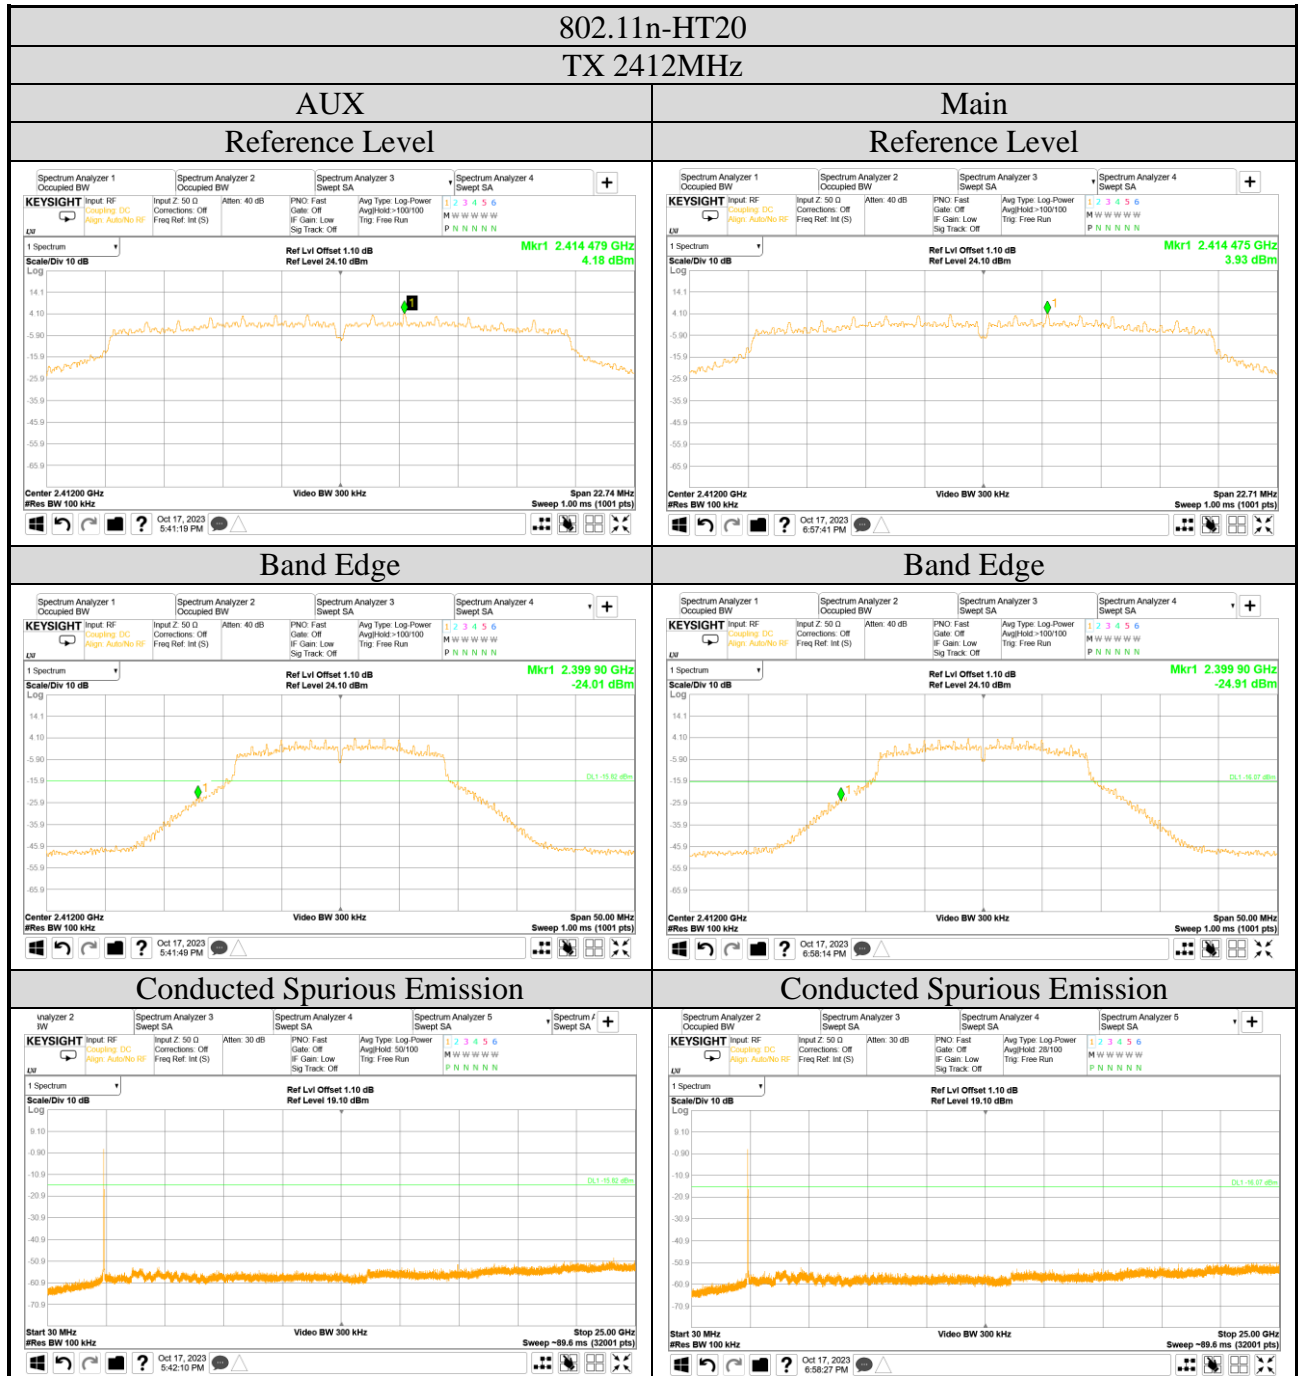

A.5 EMISSION LIMITATIONS

Test Date	2023/10/16 ~ 31	Temp./Hum.	24 ~ 25°C/53 ~ 69%
Cable Loss	WiFi: 1.10dB, BLE: 1.10dB	Tested By	Harry Huang
Test Voltage	AC 120V, 60Hz (via AC Adapter)		

Audix Technology Corp.
 No. 491, Zhongfu Rd., Linkou Dist.,
 New Taipei City 244, Taiwan