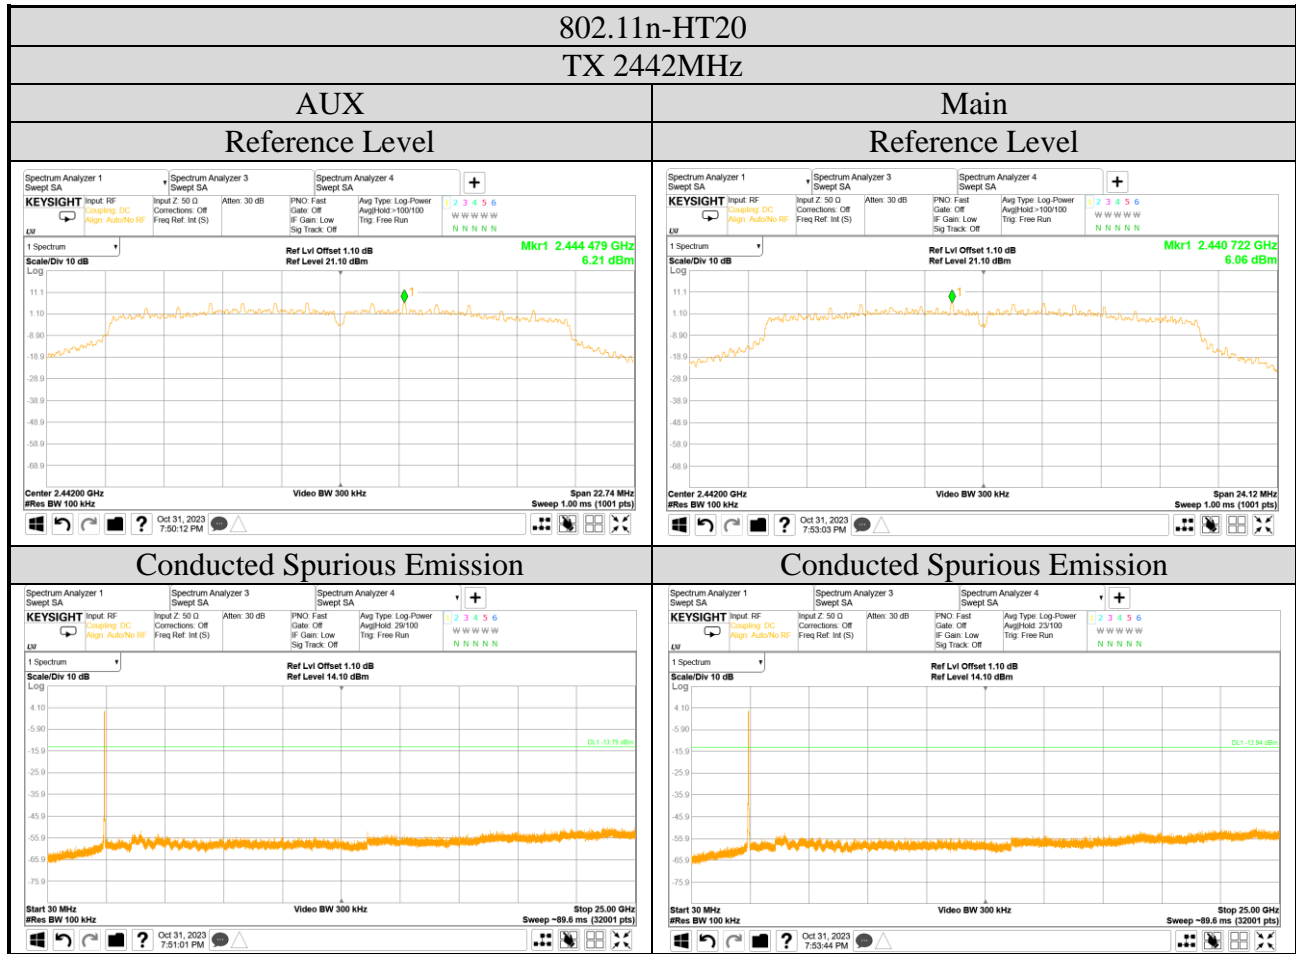

A.5 EMISSION LIMITATIONS

Test Date	2023/10/16 ~ 31	Temp./Hum.	24 ~ 25°C/53 ~ 69%
Cable Loss	WiFi: 1.10dB, BLE: 1.10dB	Tested By	Harry Huang
Test Voltage	AC 120V, 60Hz (via AC Adapter)		

Audix Technology Corp.
 No. 491, Zhongfu Rd., Linkou Dist.,
 New Taipei City 244, Taiwan