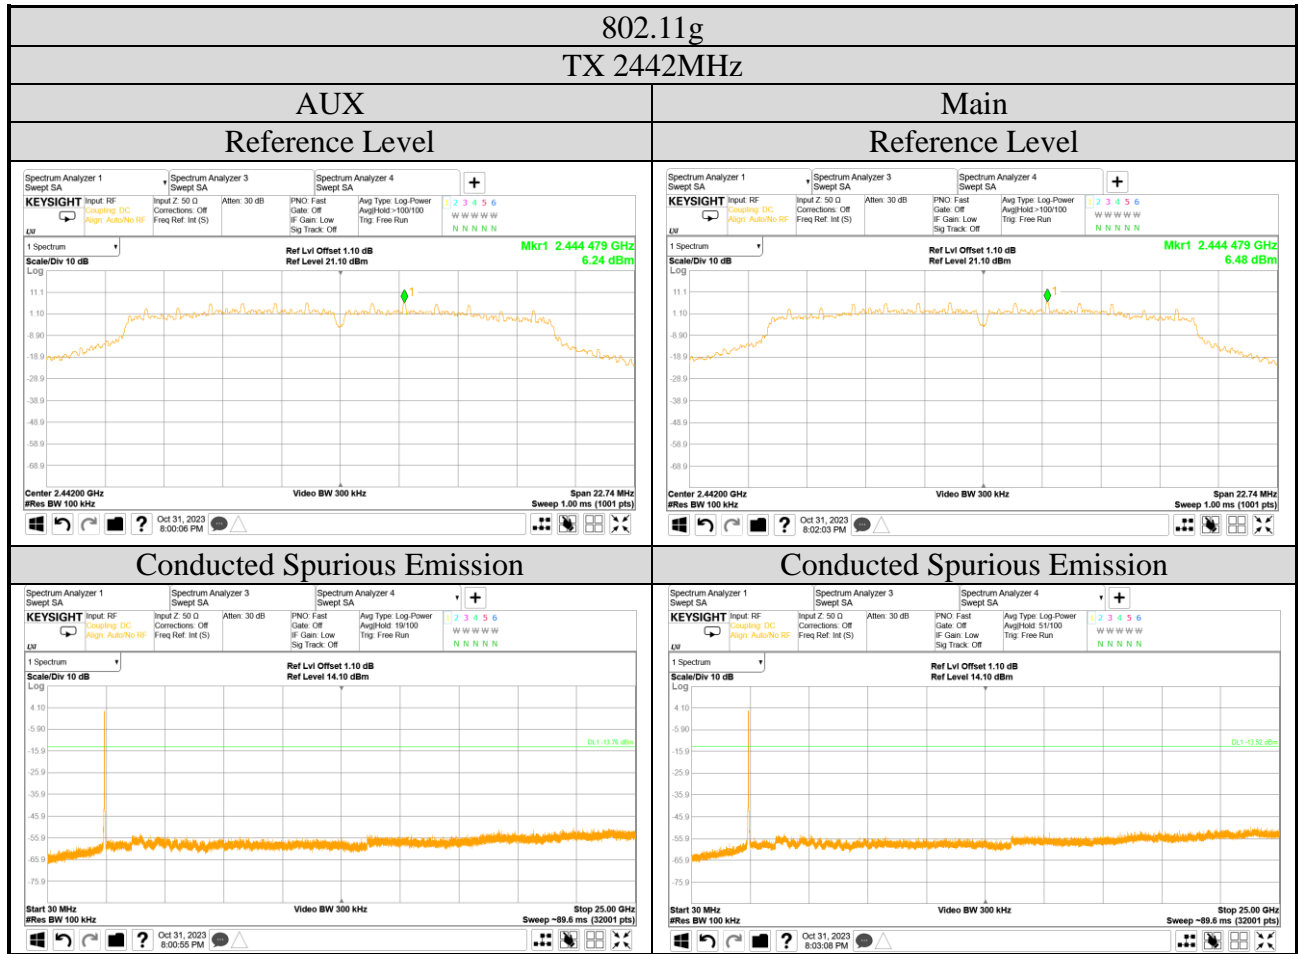

A.5 EMISSION LIMITATIONS

Test Date	2023/10/16 ~ 31	Temp./Hum.	24 ~ 25°C/53 ~ 69%
Cable Loss	WiFi: 1.10dB, BLE: 1.10dB	Tested By	Harry Huang
Test Voltage	AC 120V, 60Hz (via AC Adapter)		

Audix Technology Corp.
 No. 491, Zhongfu Rd., Linkou Dist.,
 New Taipei City 244, Taiwan