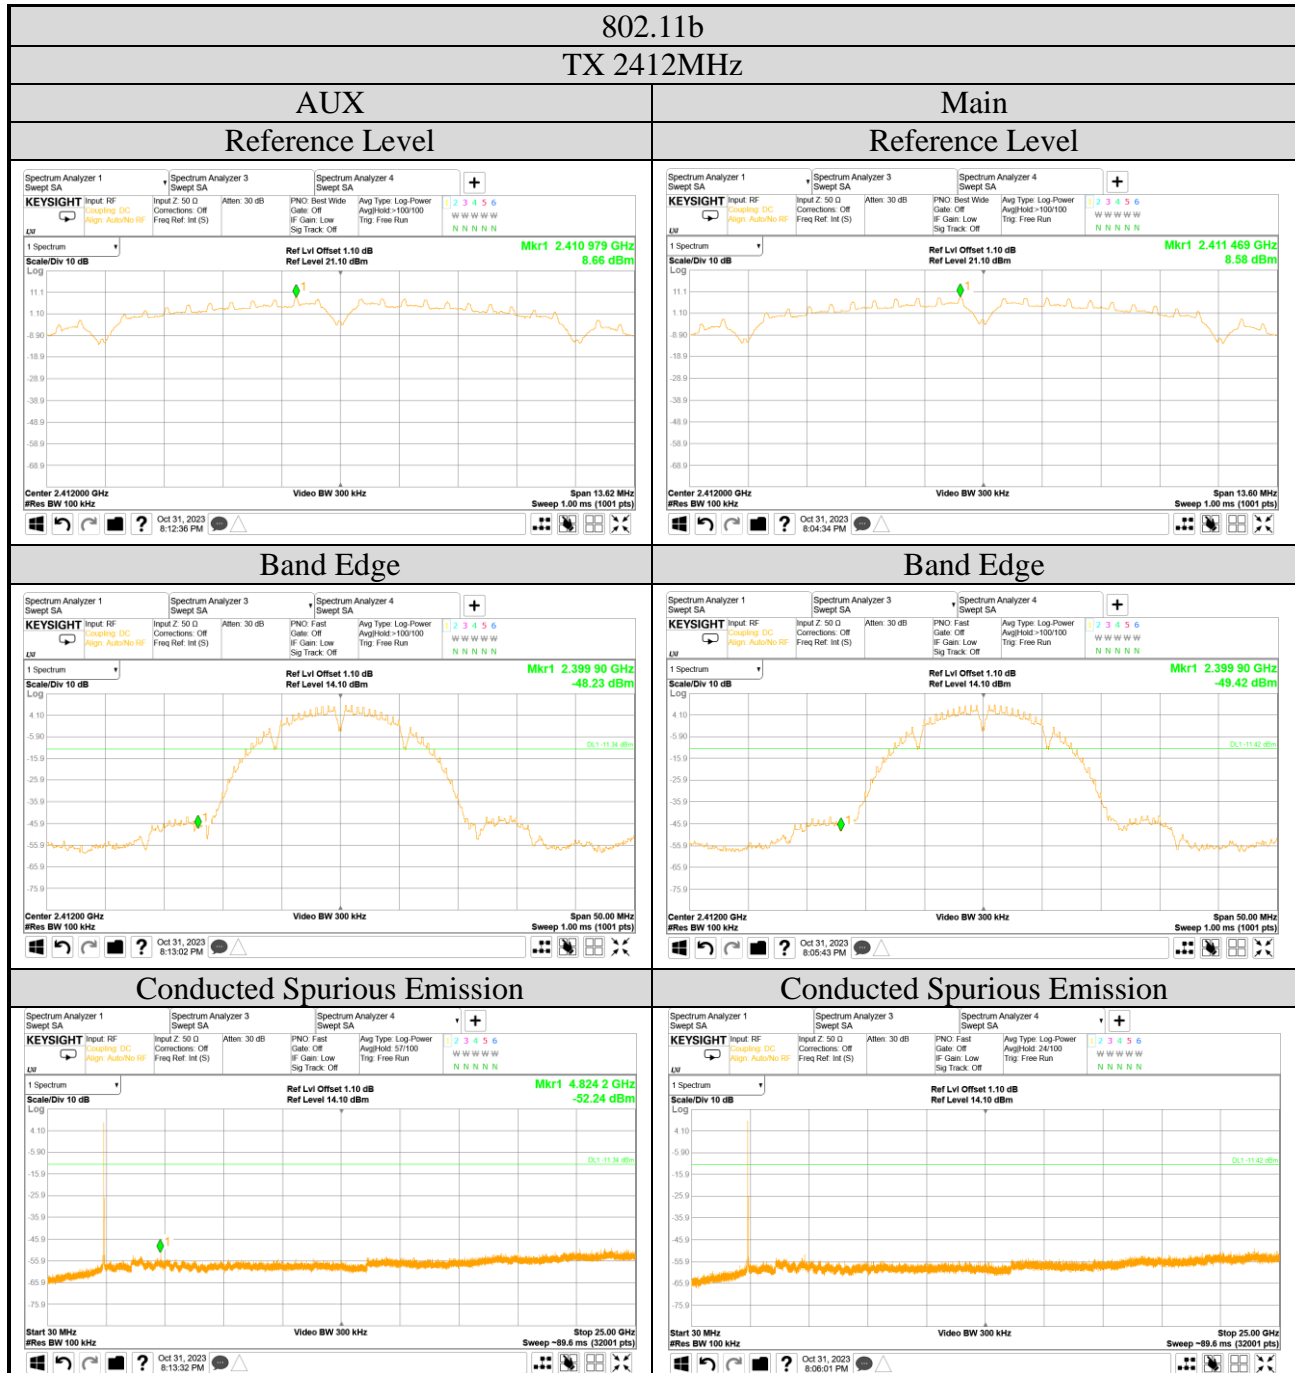

A.5 EMISSION LIMITATIONS

Test Date	2023/10/16 ~ 31	Temp./Hum.	24 ~ 25°C/53 ~ 69%
Cable Loss	WiFi: 1.10dB, BLE: 1.10dB	Tested By	Harry Huang
Test Voltage	AC 120V, 60Hz (via AC Adapter)		

Audix Technology Corp.
 No. 491, Zhongfu Rd., Linkou Dist.,
 New Taipei City 244, Taiwan