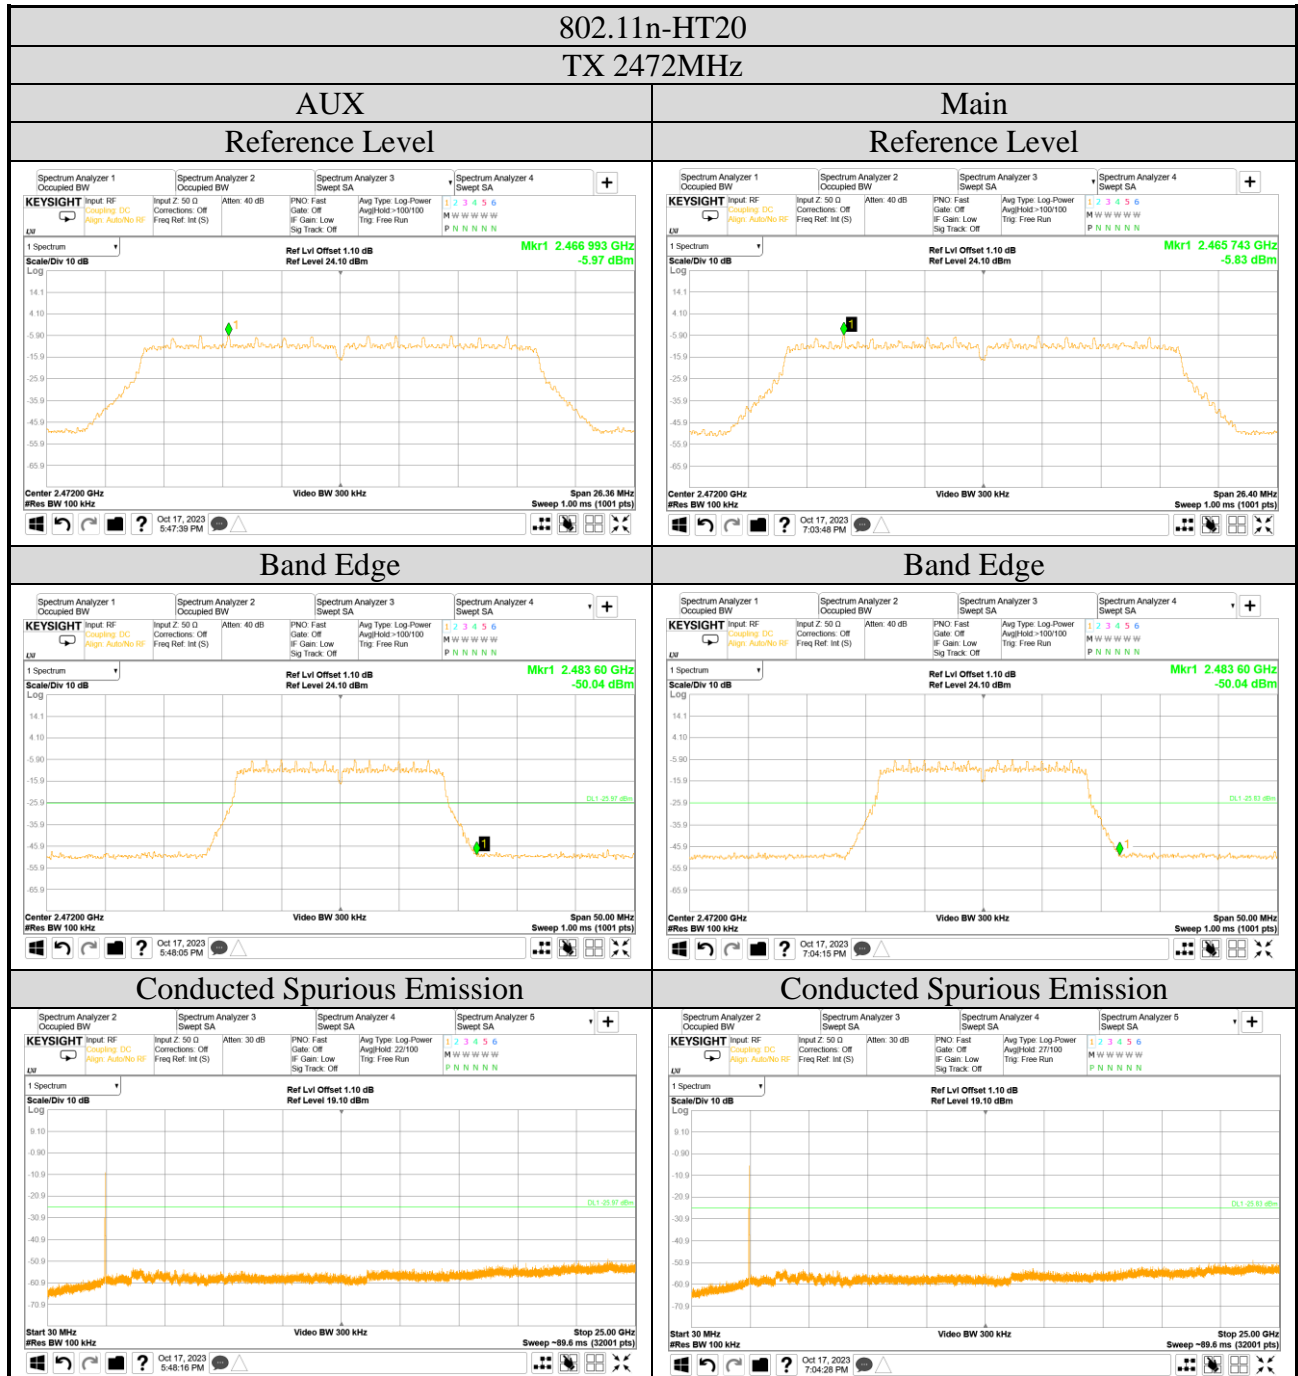

A.5 EMISSION LIMITATIONS

Test Date	2023/10/16 ~ 31	Temp./Hum.	24 ~ 25°C/53 ~ 69%
Cable Loss	WiFi: 1.10dB, BLE: 1.10dB	Tested By	Harry Huang
Test Voltage	AC 120V, 60Hz (via AC Adapter)		

Audix Technology Corp.
 No. 491, Zhongfu Rd., Linkou Dist.,
 New Taipei City 244, Taiwan