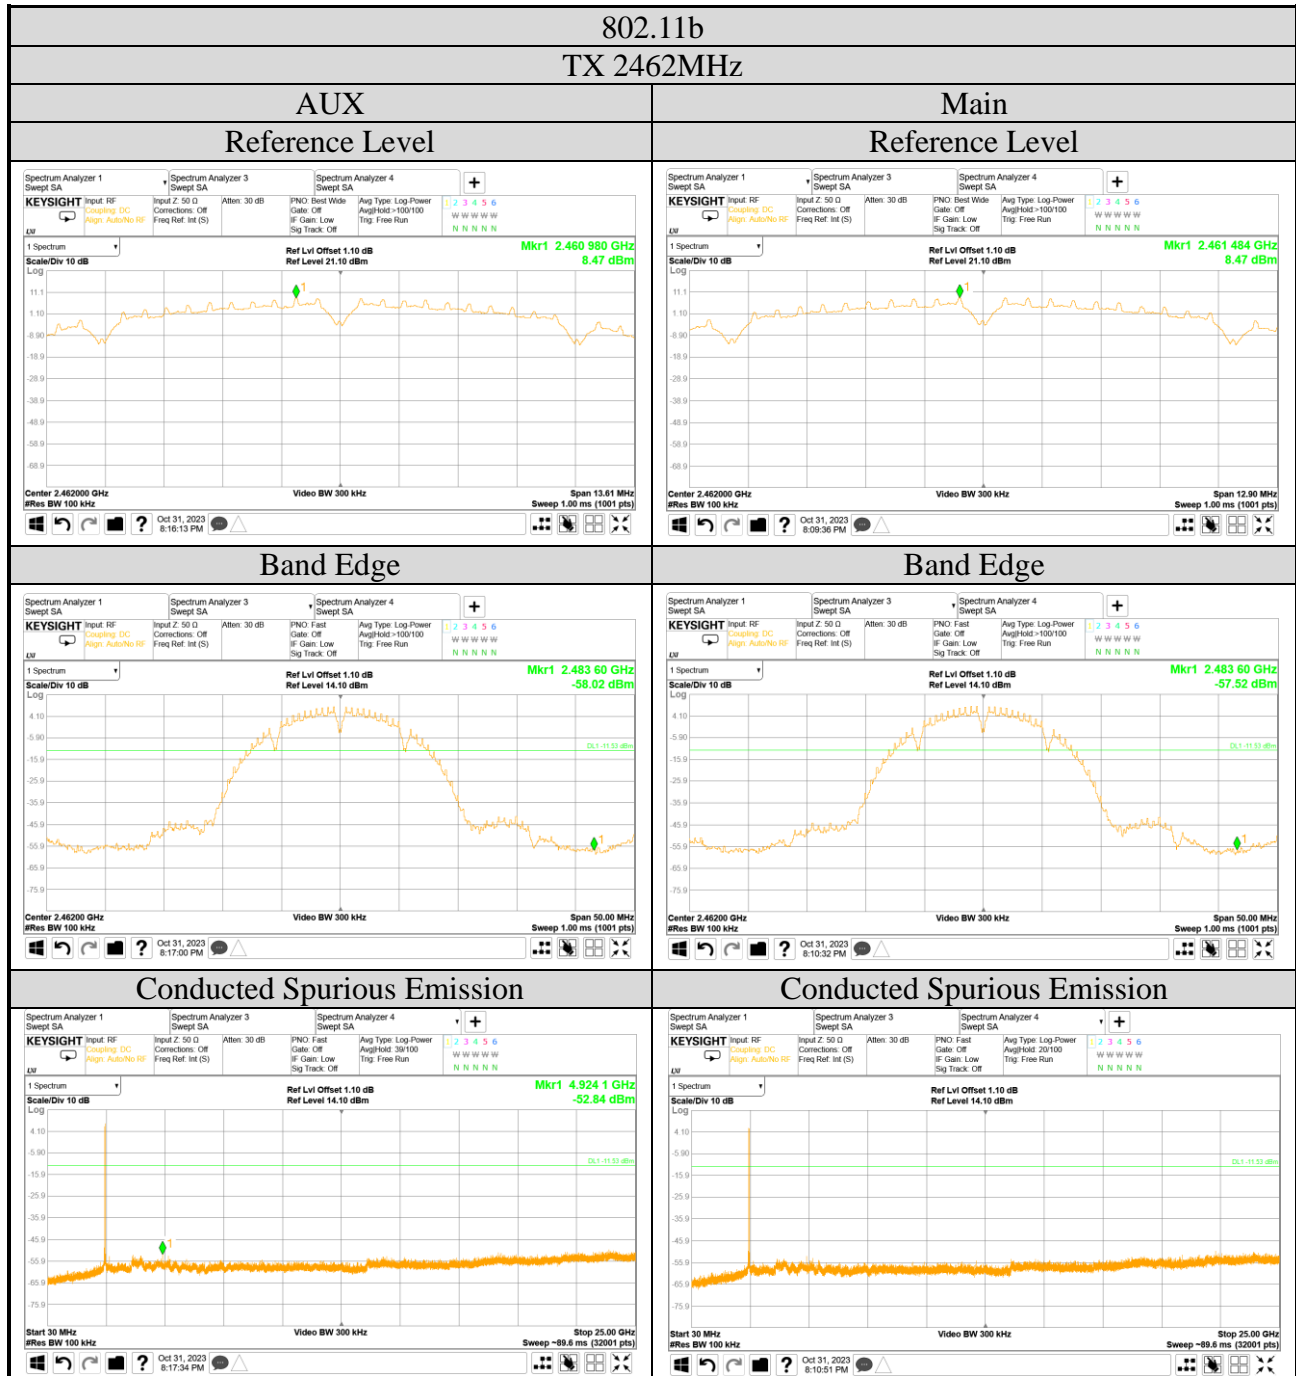

A.5 EMISSION LIMITATIONS

Test Date	2023/10/16 ~ 31	Temp./Hum.	24 ~ 25°C/53 ~ 69%
Cable Loss	WiFi: 1.10dB, BLE: 1.10dB	Tested By	Harry Huang
Test Voltage	AC 120V, 60Hz (via AC Adapter)		

Audix Technology Corp.
 No. 491, Zhongfu Rd., Linkou Dist.,
 New Taipei City 244, Taiwan