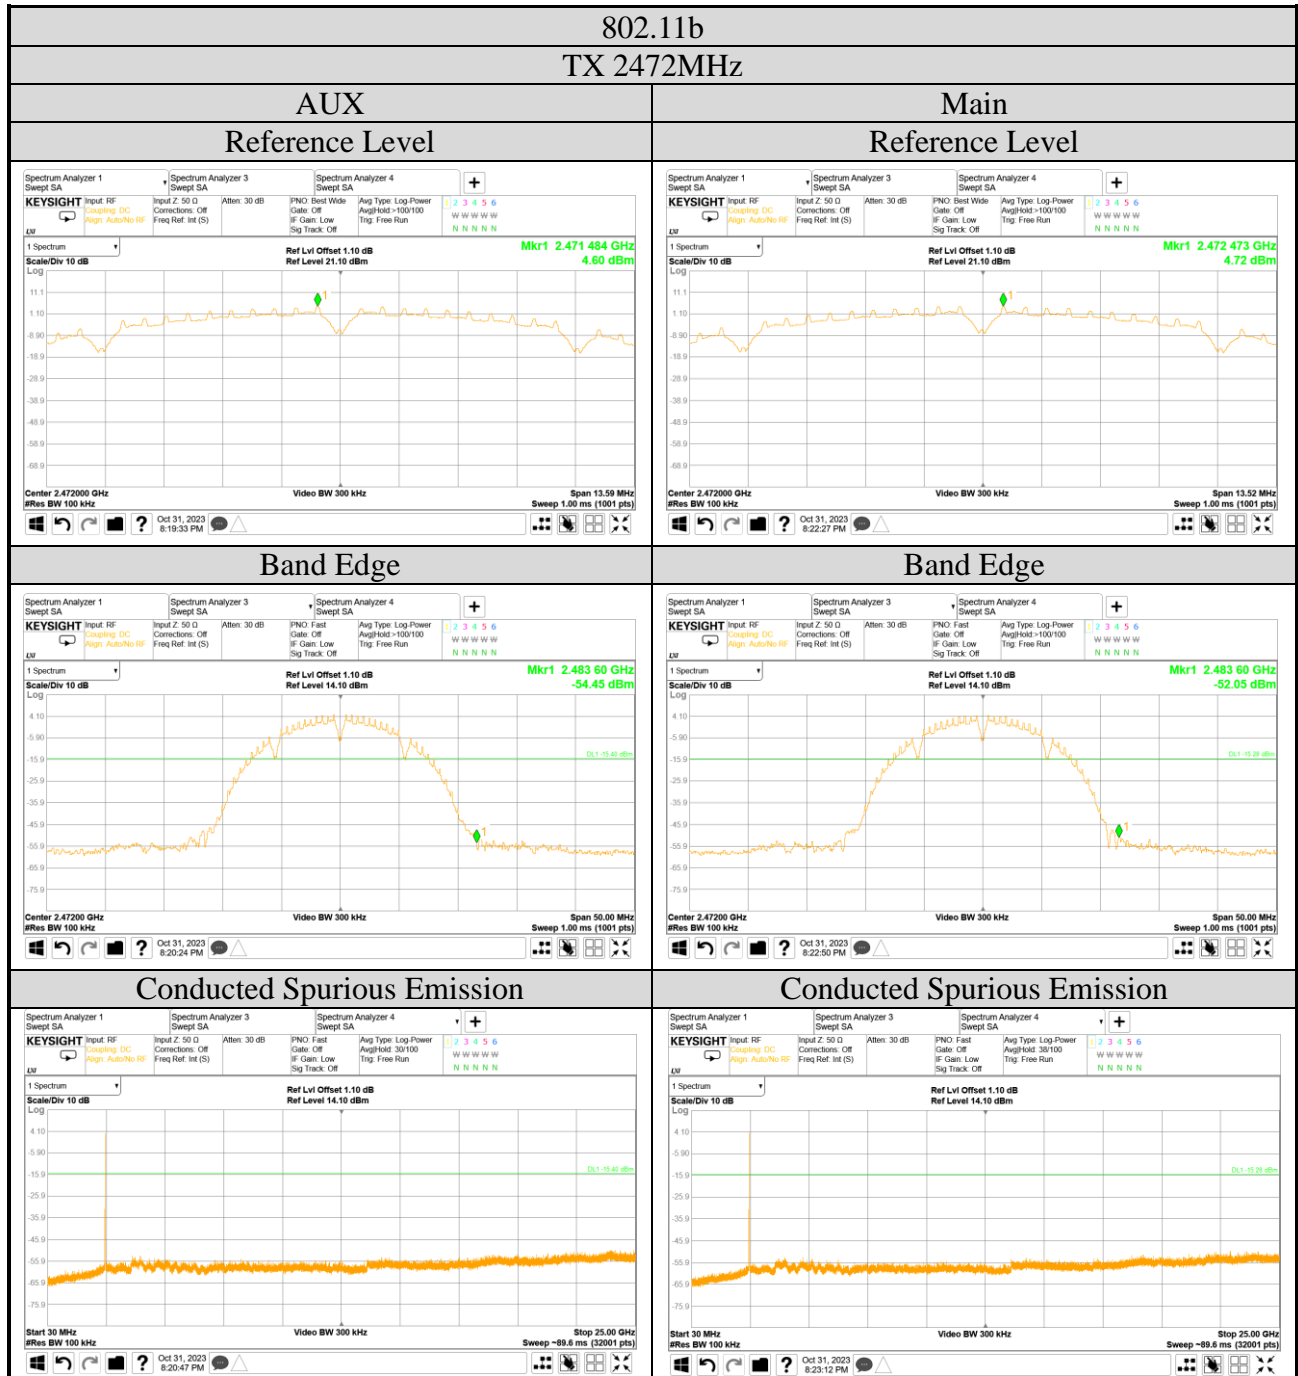

A.5 EMISSION LIMITATIONS

Test Date	2023/10/16 ~ 31	Temp./Hum.	24 ~ 25°C/53 ~ 69%
Cable Loss	WiFi: 1.10dB, BLE: 1.10dB	Tested By	Harry Huang
Test Voltage	AC 120V, 60Hz (via AC Adapter)		

Audix Technology Corp.
 No. 491, Zhongfu Rd., Linkou Dist.,
 New Taipei City 244, Taiwan