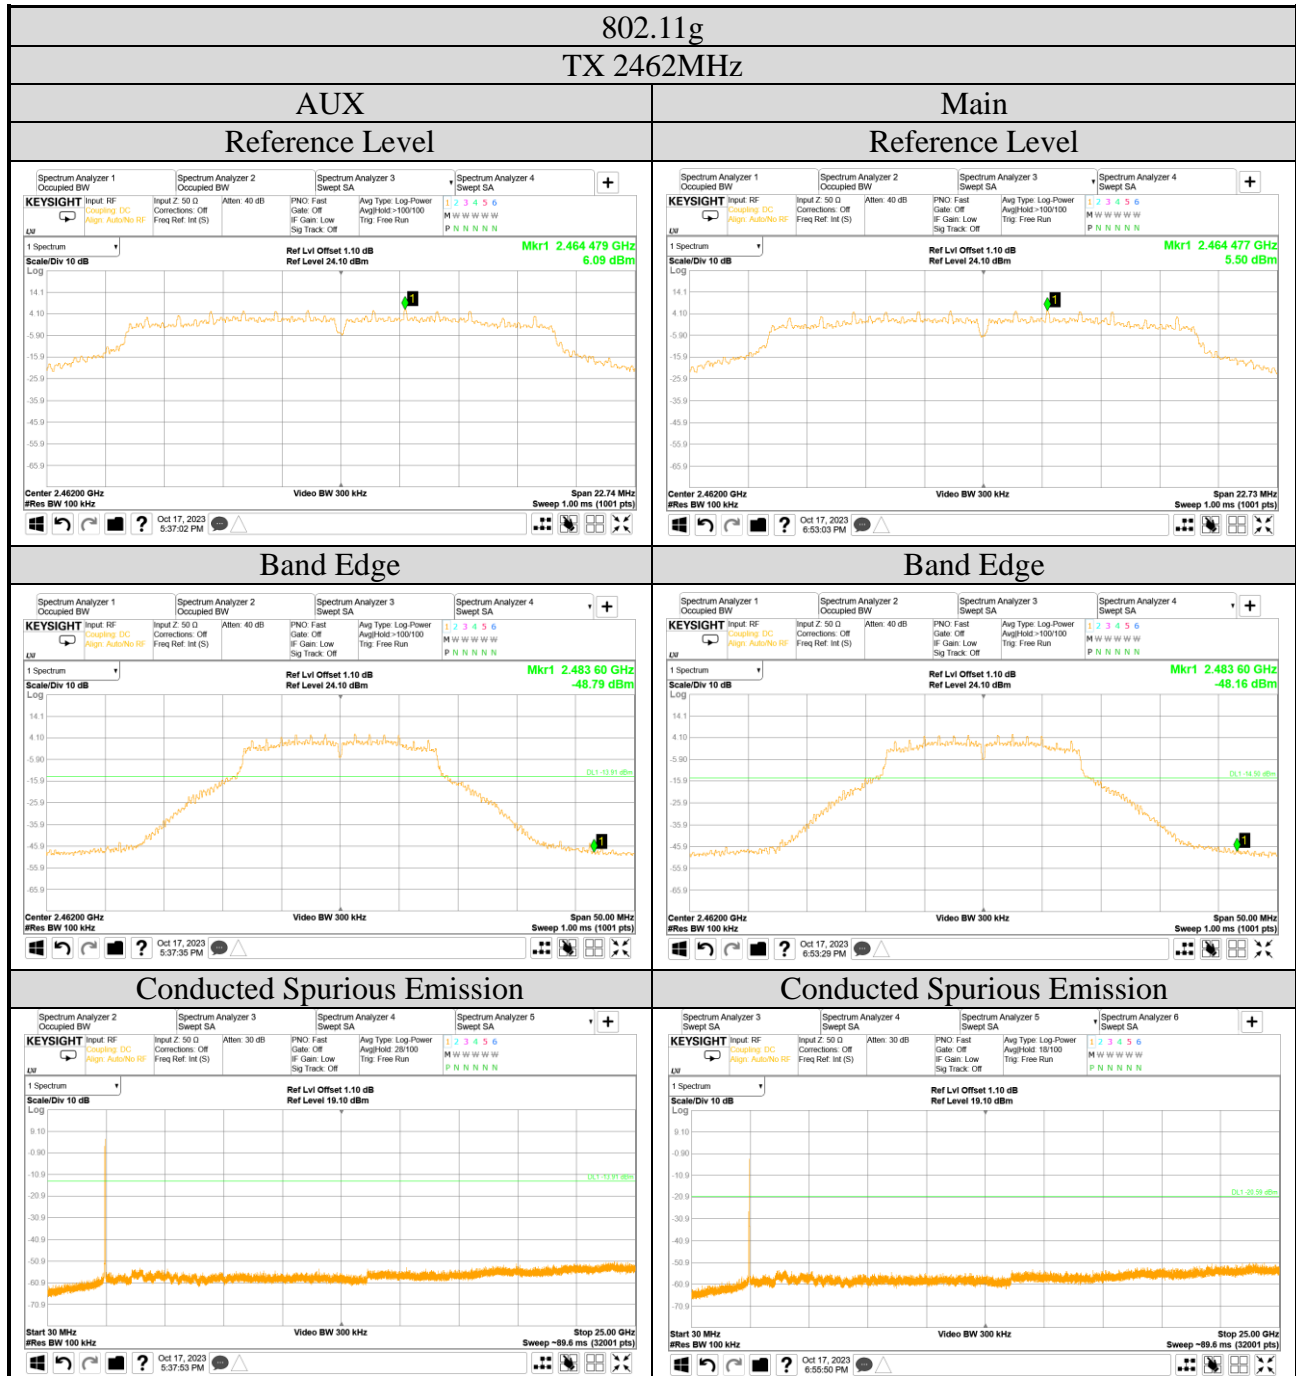

A.5 EMISSION LIMITATIONS

Test Date	2023/10/16 ~ 31	Temp./Hum.	24 ~ 25°C/53 ~ 69%
Cable Loss	WiFi: 1.10dB, BLE: 1.10dB	Tested By	Harry Huang
Test Voltage	AC 120V, 60Hz (via AC Adapter)		

Audix Technology Corp.
 No. 491, Zhongfu Rd., Linkou Dist.,
 New Taipei City 244, Taiwan