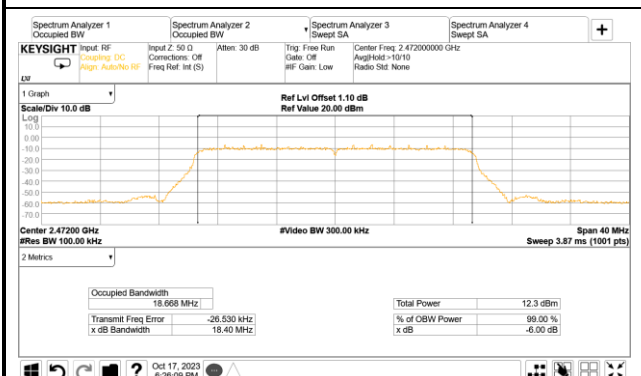

A.3.2 Measurement Plots

● DTS (6dB) Bandwidth

802.11n-HT20

AUX

Main

802.11n-HT40

AUX

Main

802.11ax-HE20

AUX

Main