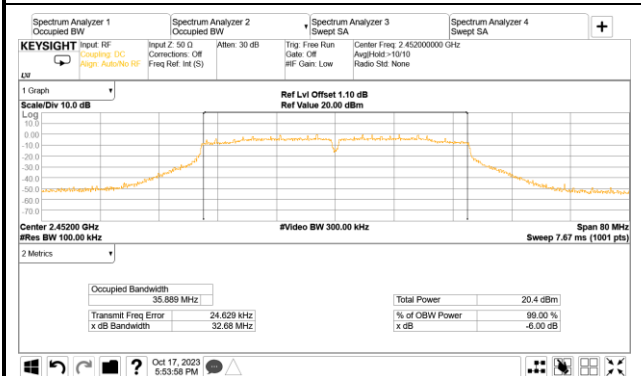

A.3.2 Measurement Plots

● DTS (6dB) Bandwidth

802.11n-HT20

AUX

Main

802.11n-HT40

AUX

Main