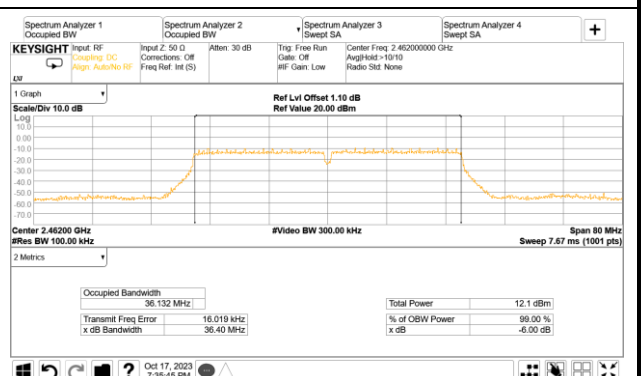

A.3.2 Measurement Plots

● DTS (6dB) Bandwidth

802.11n-HT20

AUX

Main

802.11n-HT40

AUX

Main