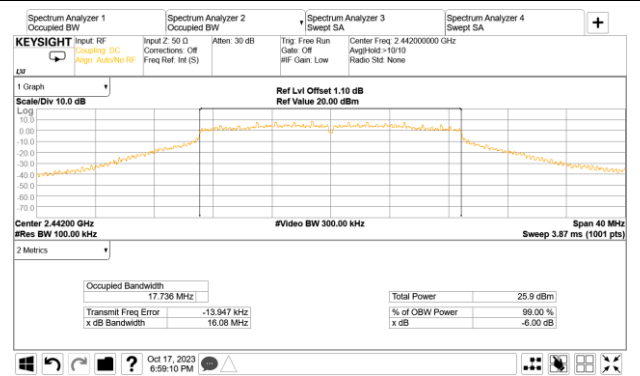

A.3.2 Measurement Plots

● DTS (6dB) Bandwidth

802.11n-HT20

AUX

Main

802.11n-HT40

AUX

Main