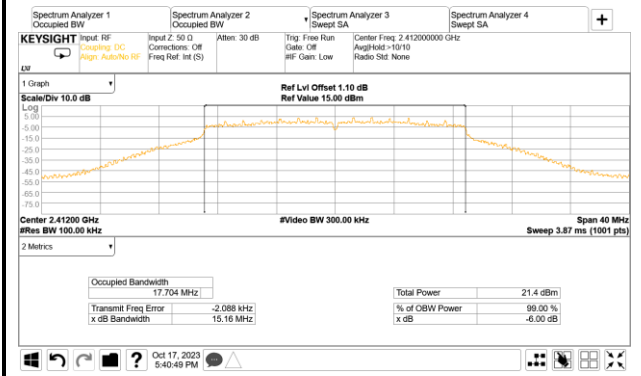

A.3.2 Measurement Plots

● DTS (6dB) Bandwidth

802.11n-HT20

AUX

Main

802.11n-HT40

AUX

Main