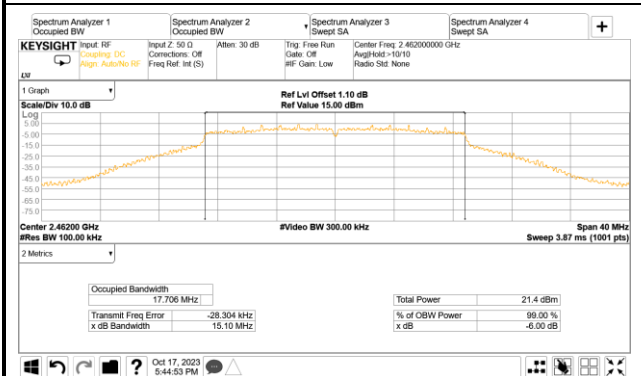

A.3.2 Measurement Plots

● DTS (6dB) Bandwidth

802.11n-HT20

AUX

Main

802.11n-HT40

AUX

Main