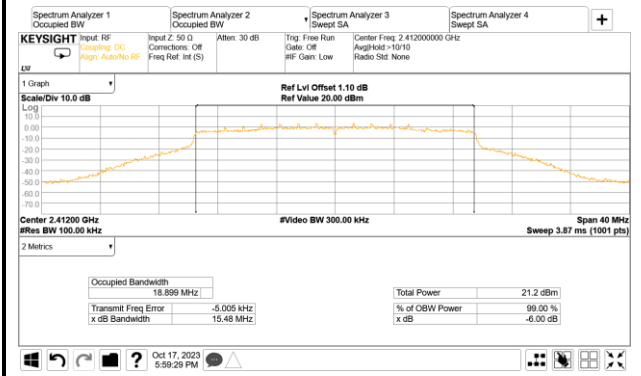

802.11ax-HE20

AUX

Main