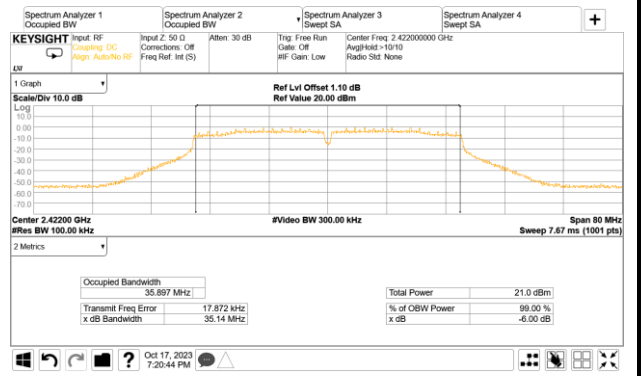

A.3.2 Measurement Plots

● DTS (6dB) Bandwidth

802.11n-HT20

AUX

Main

802.11n-HT40

AUX

Main