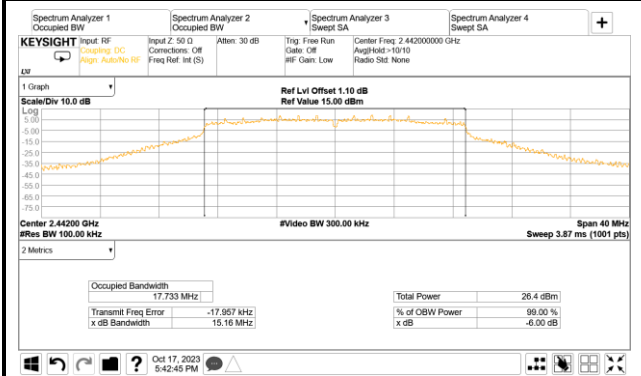

A.3.2 Measurement Plots

● DTS (6dB) Bandwidth

802.11n-HT20

AUX

Main

802.11n-HT40

AUX

Main