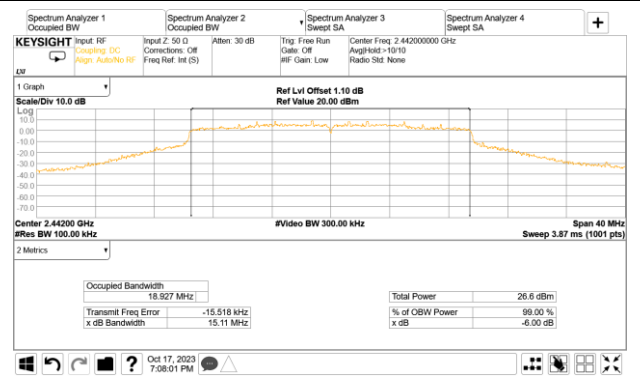

802.11ax-HE20

AUX

Main