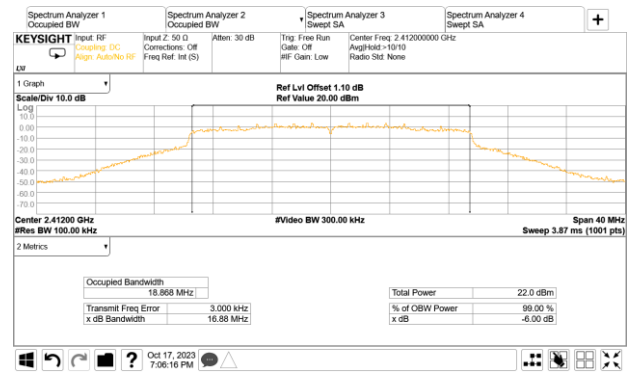

802.11ax-HE20

AUX

Main