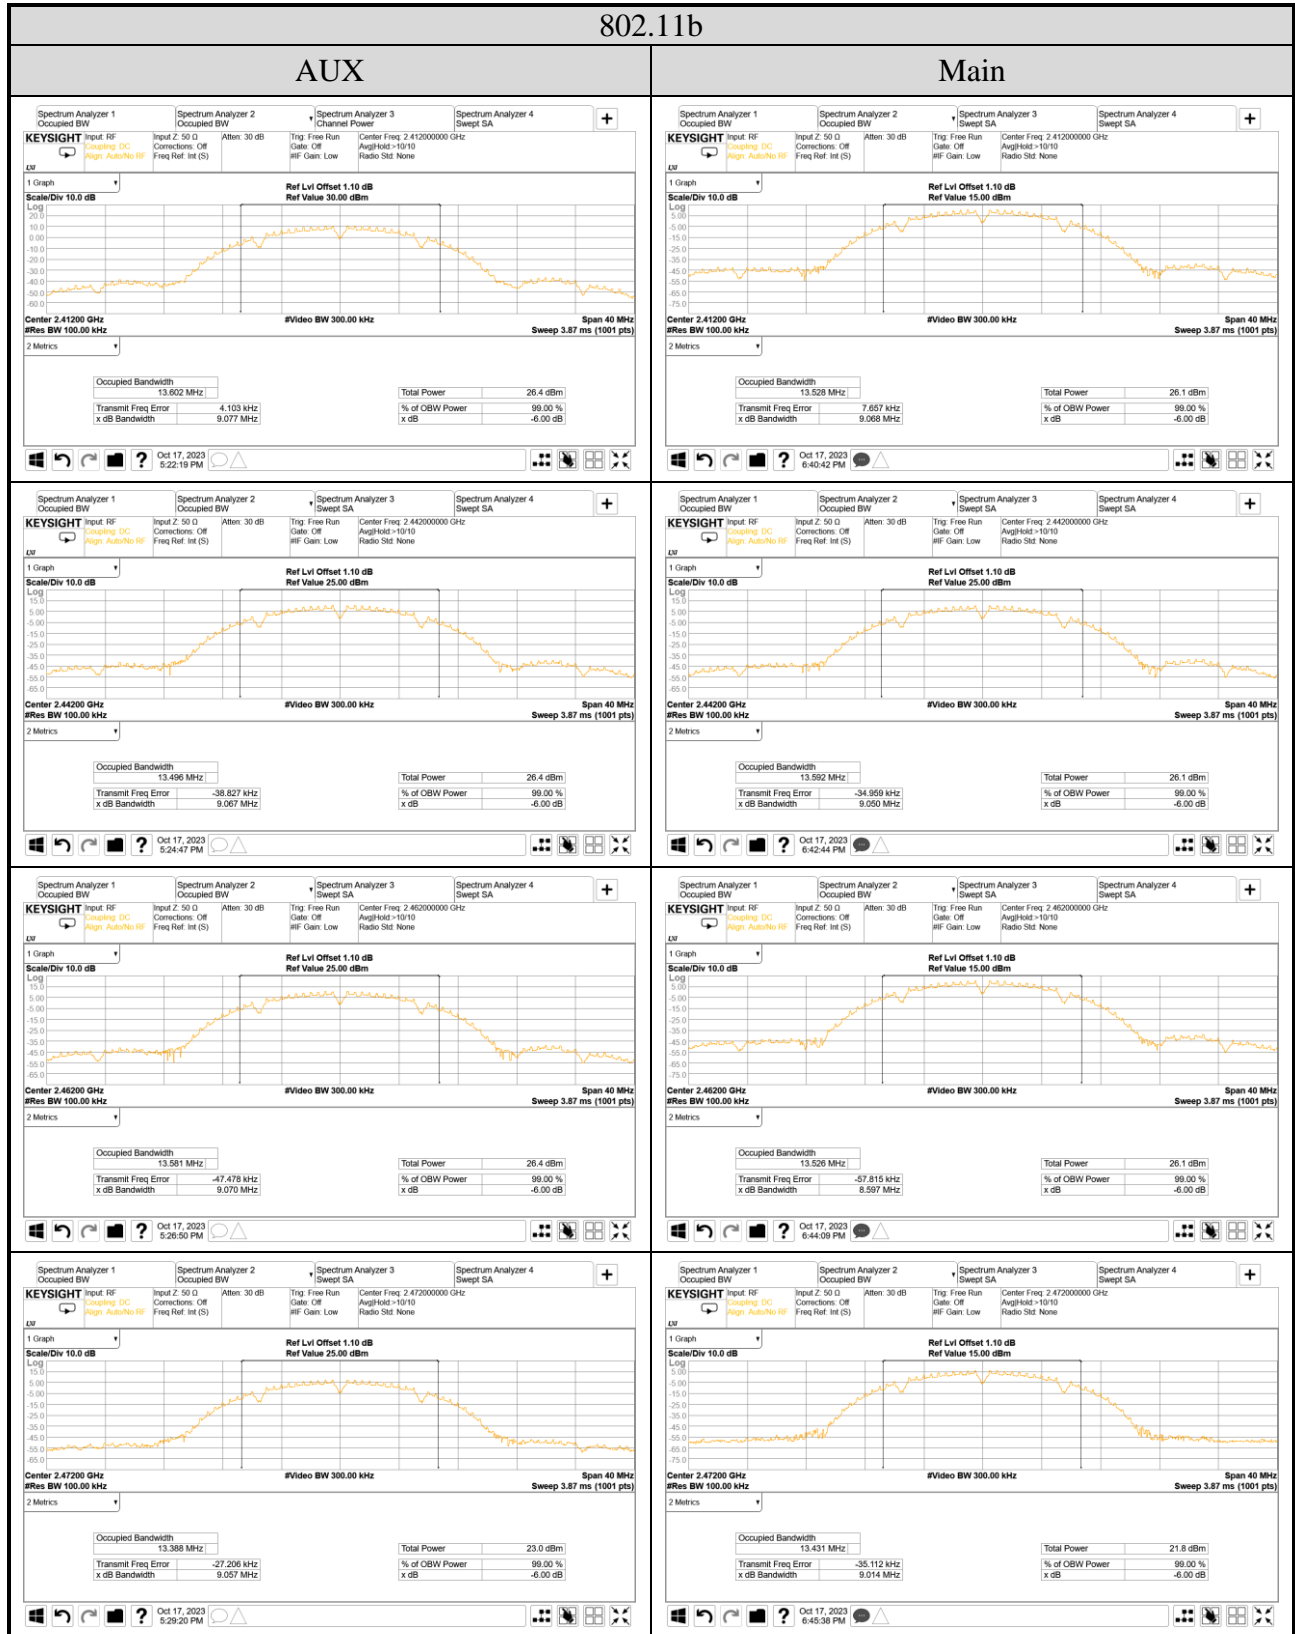

A.3.2 Measurement Plots

● DTS (6dB) Bandwidth