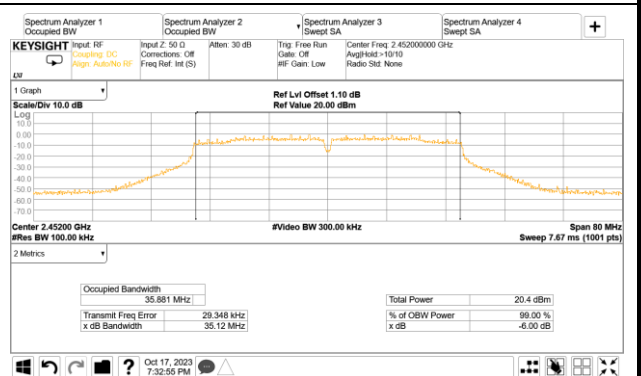

A.3.2 Measurement Plots

● DTS (6dB) Bandwidth

802.11n-HT20

AUX

Main

802.11n-HT40

AUX

Main