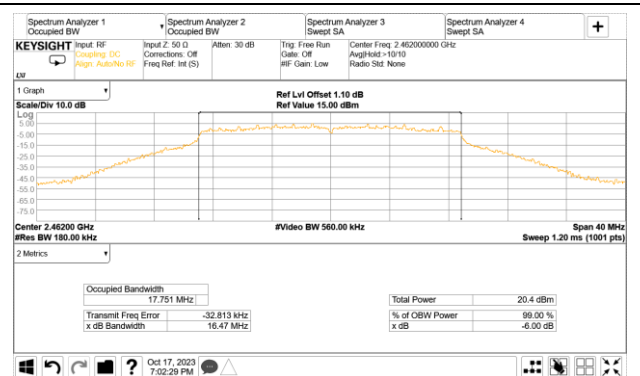

A.3.2 Measurement Plots

● DTS (6dB) Bandwidth

802.11n-HT20

AUX

Main

802.11n-HT40

AUX

Main

802.11ax-HE20

AUX

Main