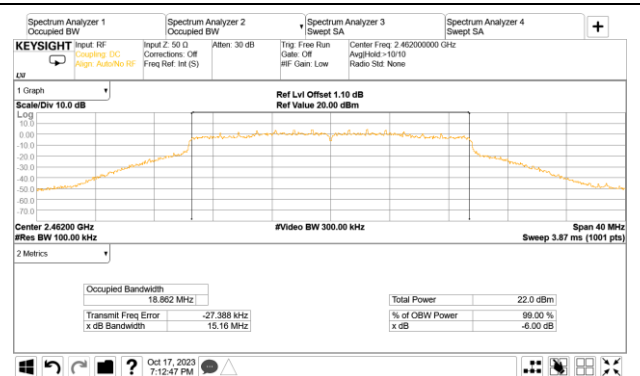

A.3.2 Measurement Plots

● DTS (6dB) Bandwidth

802.11n-HT20

AUX

Main

802.11n-HT40

AUX

Main

802.11ax-HE20

AUX

Main