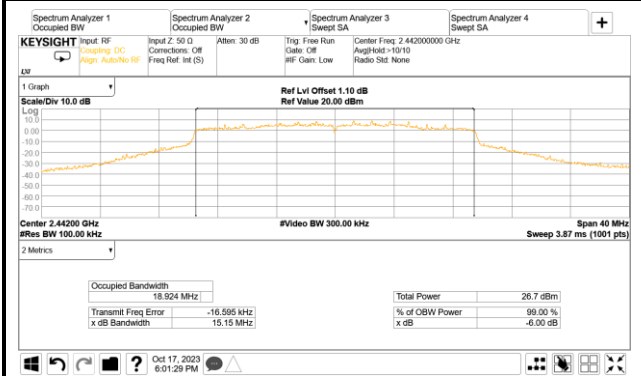

802.11ax-HE20

AUX

Main