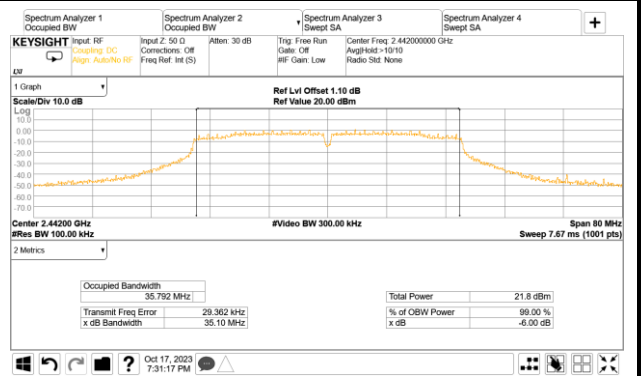

A.3.2 Measurement Plots

● DTS (6dB) Bandwidth

802.11n-HT20

AUX

Main

802.11n-HT40

AUX

Main