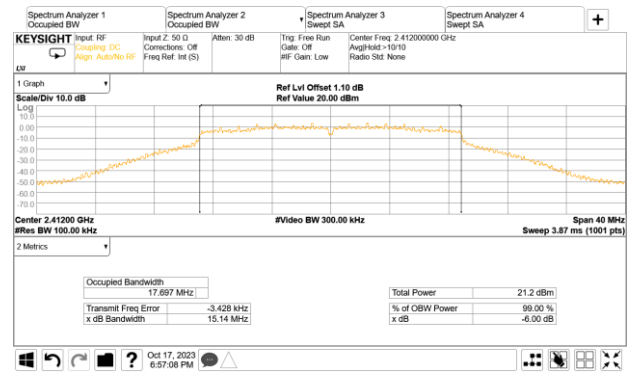

A.3.2 Measurement Plots

● DTS (6dB) Bandwidth

802.11n-HT20

AUX

Main

802.11n-HT40

AUX

Main