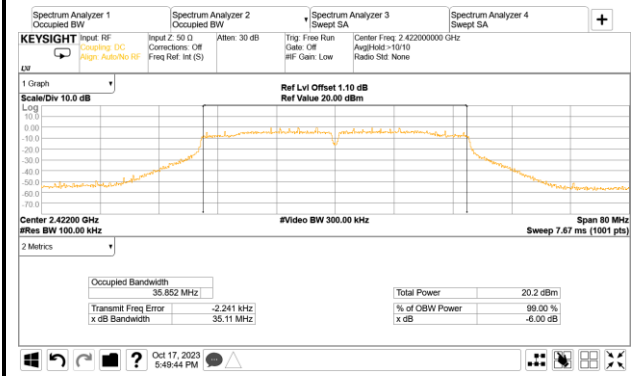

A.3.2 Measurement Plots

● DTS (6dB) Bandwidth

802.11n-HT20

AUX

Main

802.11n-HT40

AUX

Main