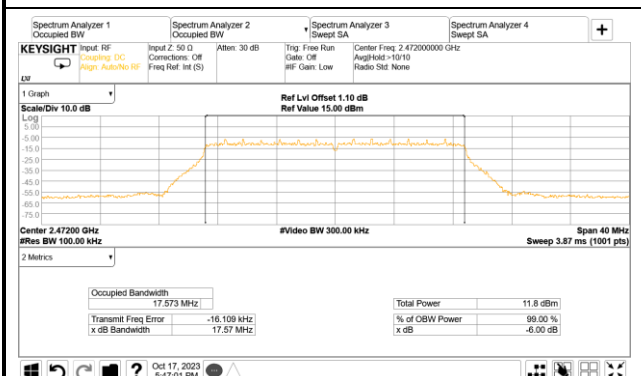

A.3.2 Measurement Plots

● DTS (6dB) Bandwidth

802.11n-HT20

AUX

Main

802.11n-HT40

AUX

Main