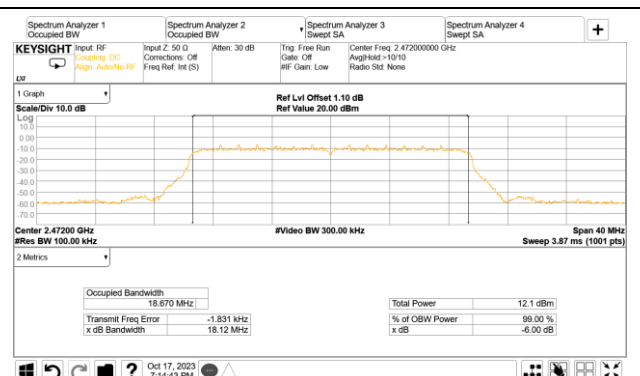

A.3.2 Measurement Plots

● DTS (6dB) Bandwidth

802.11n-HT20

AUX

Main

802.11n-HT40

AUX

Main

802.11ax-HE20

AUX

Main