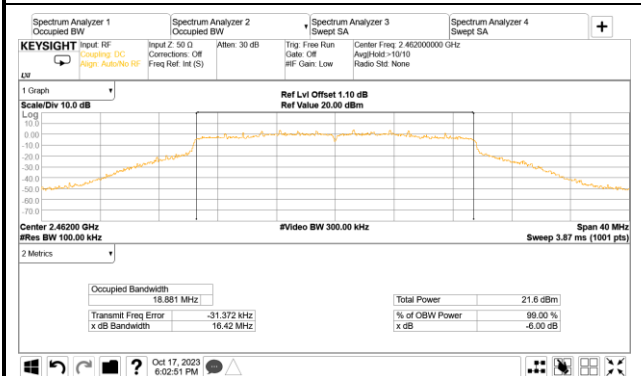

802.11ax-HE20

AUX

Main