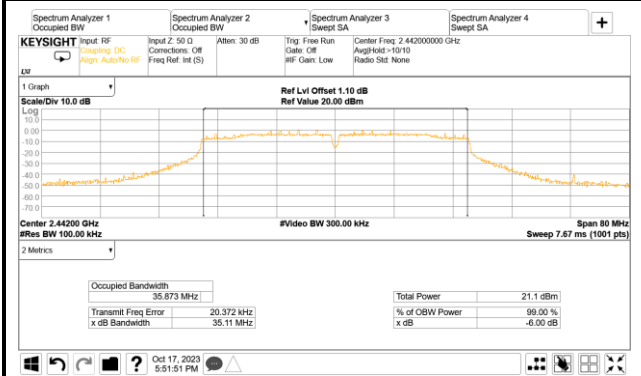

A.3.2 Measurement Plots

● DTS (6dB) Bandwidth

802.11n-HT20

AUX

Main

802.11n-HT40

AUX

Main