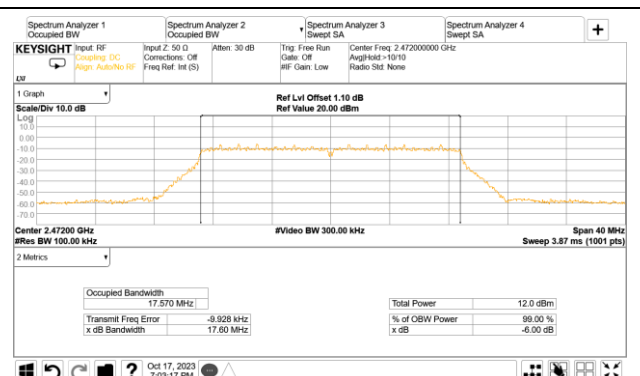

A.3.2 Measurement Plots

● DTS (6dB) Bandwidth

802.11n-HT20

AUX

Main

802.11n-HT40

AUX

Main

802.11ax-HE20

AUX

Main