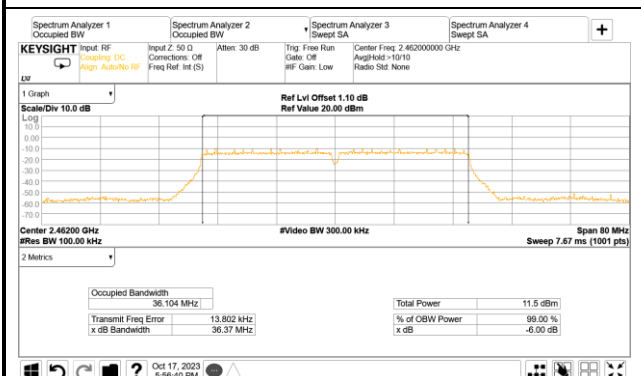

A.3.2 Measurement Plots

● DTS (6dB) Bandwidth

802.11n-HT20

AUX

Main

802.11n-HT40

AUX

Main