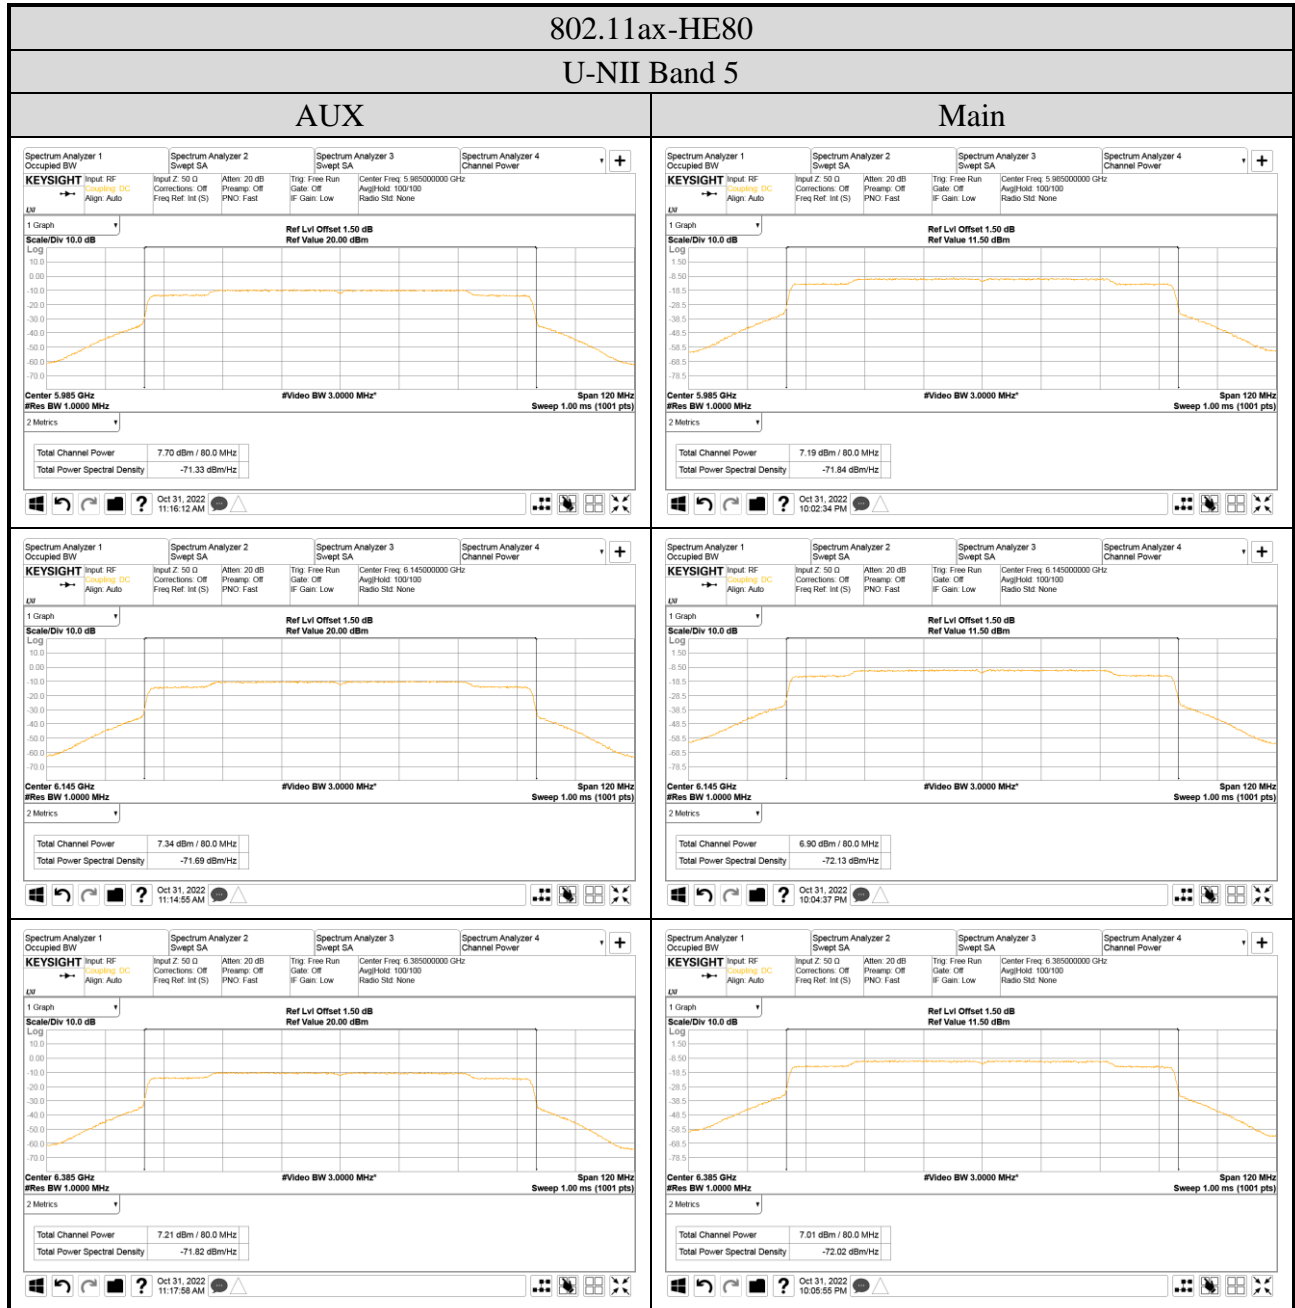

A.4.2 Measurement Plots

- OFDM Modulation

● OFDMA Modulation

Audix Technology Corp.
 No. 491, Zhongfu Rd., Linkou Dist.,
 New Taipei City 244, Taiwan

Tel: +886 2 26099301
Fax: +886 2 26099303