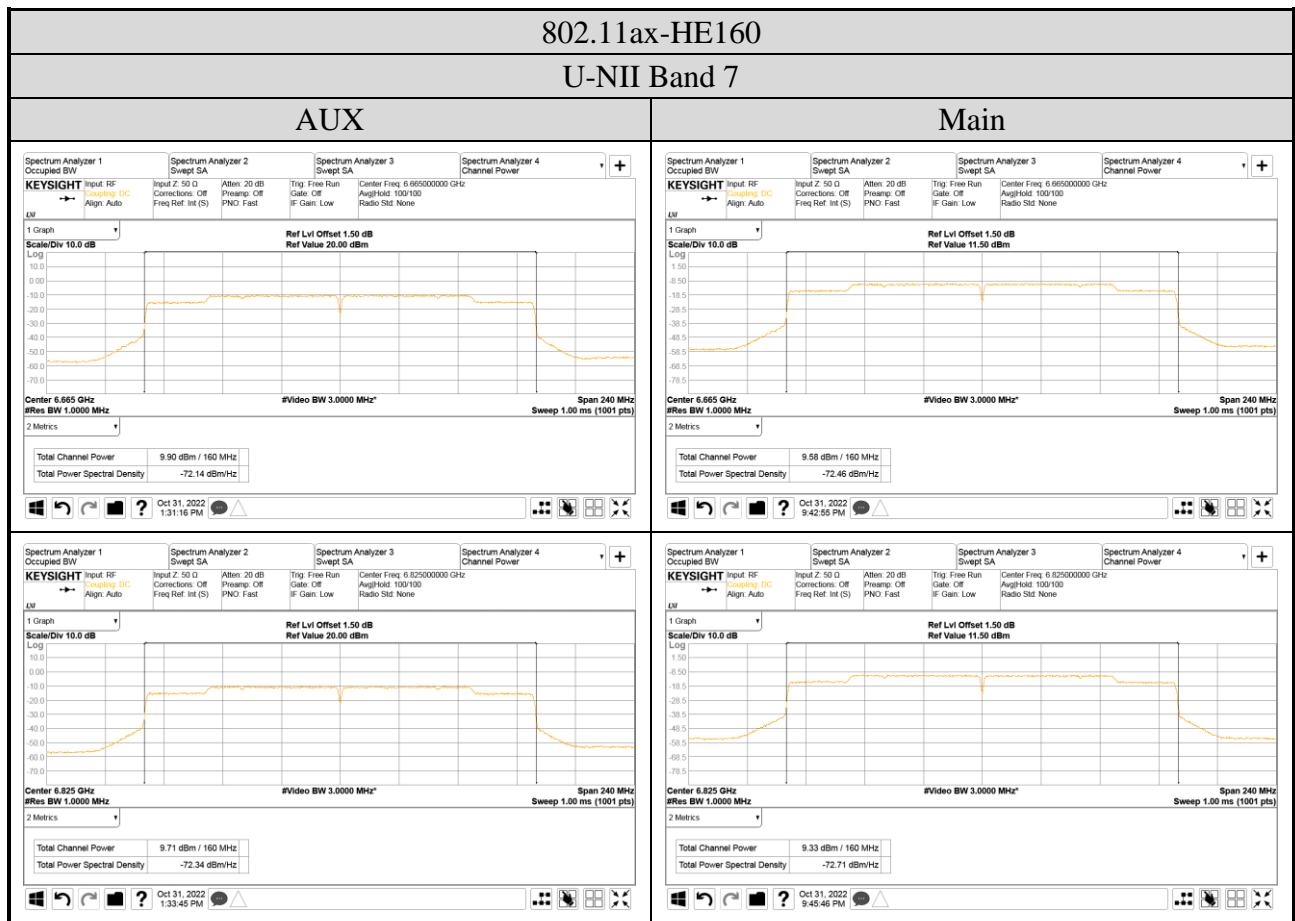

A.4.2 Measurement Plots

- OFDM Modulation

● OFDMA Modulation

Audix Technology Corp.
 No. 491, Zhongfu Rd., Linkou Dist.,
 New Taipei City 244, Taiwan

Tel: +886 2 26099301
Fax: +886 2 26099303