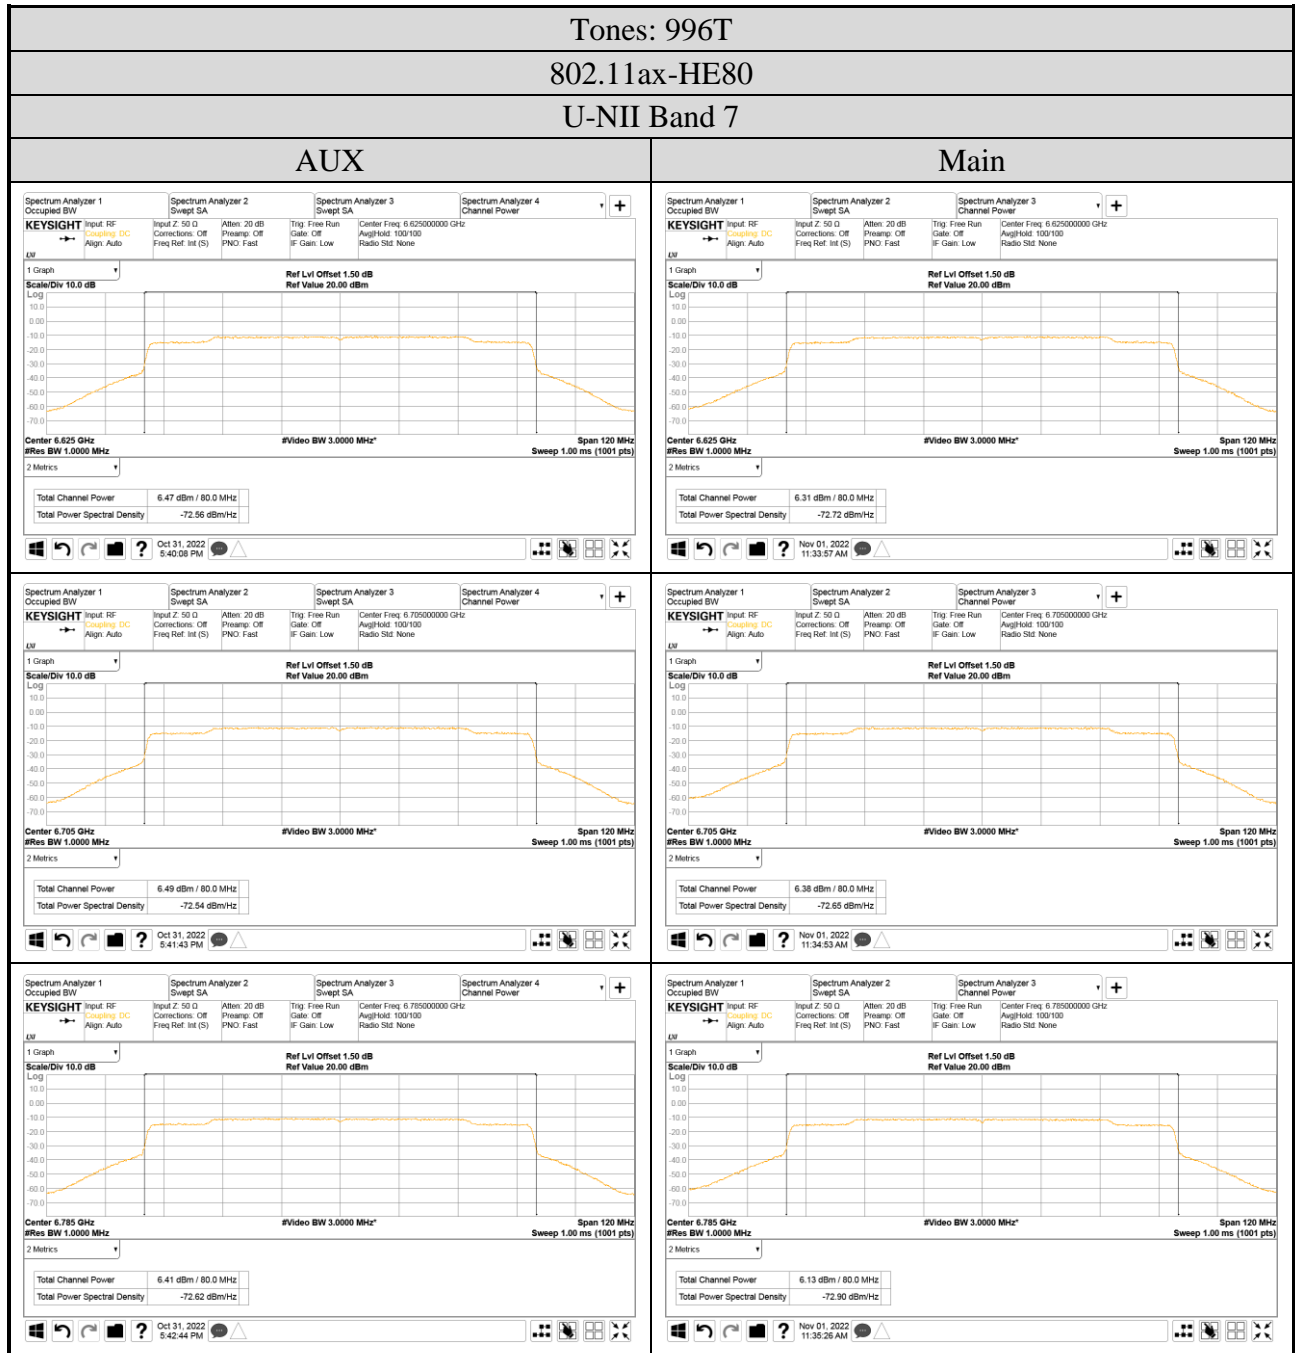

A.4.2 Measurement Plots

- OFDM Modulation

● OFDMA Modulation

Audix Technology Corp.
 No. 491, Zhongfu Rd., Linkou Dist.,
 New Taipei City 244, Taiwan

Tel: +886 2 26099301
Fax: +886 2 26099303