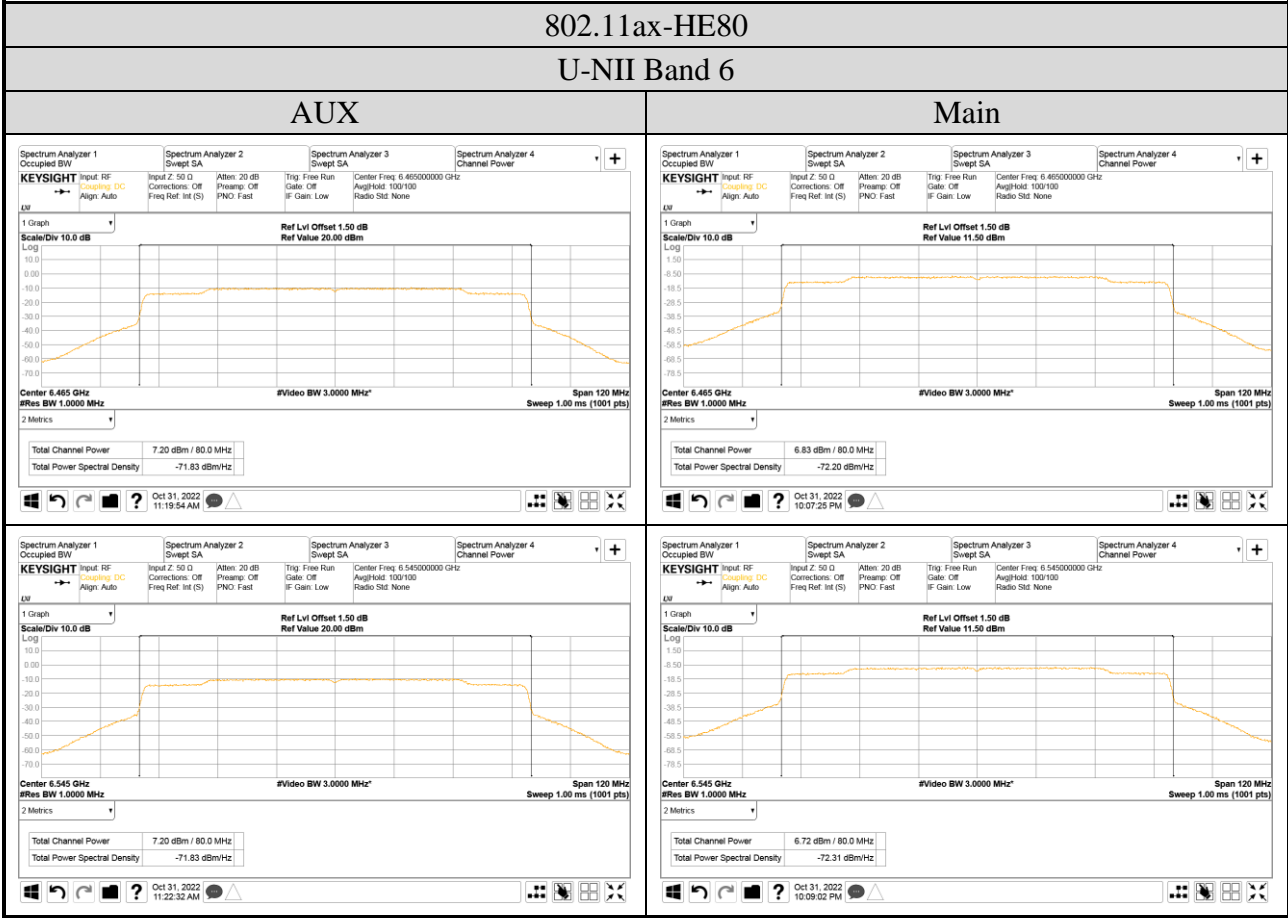

A.4.2 Measurement Plots

- OFDM Modulation

● OFDMA Modulation

Audix Technology Corp.
 No. 491, Zhongfu Rd., Linkou Dist.,
 New Taipei City 244, Taiwan

Tel: +886 2 26099301
Fax: +886 2 26099303