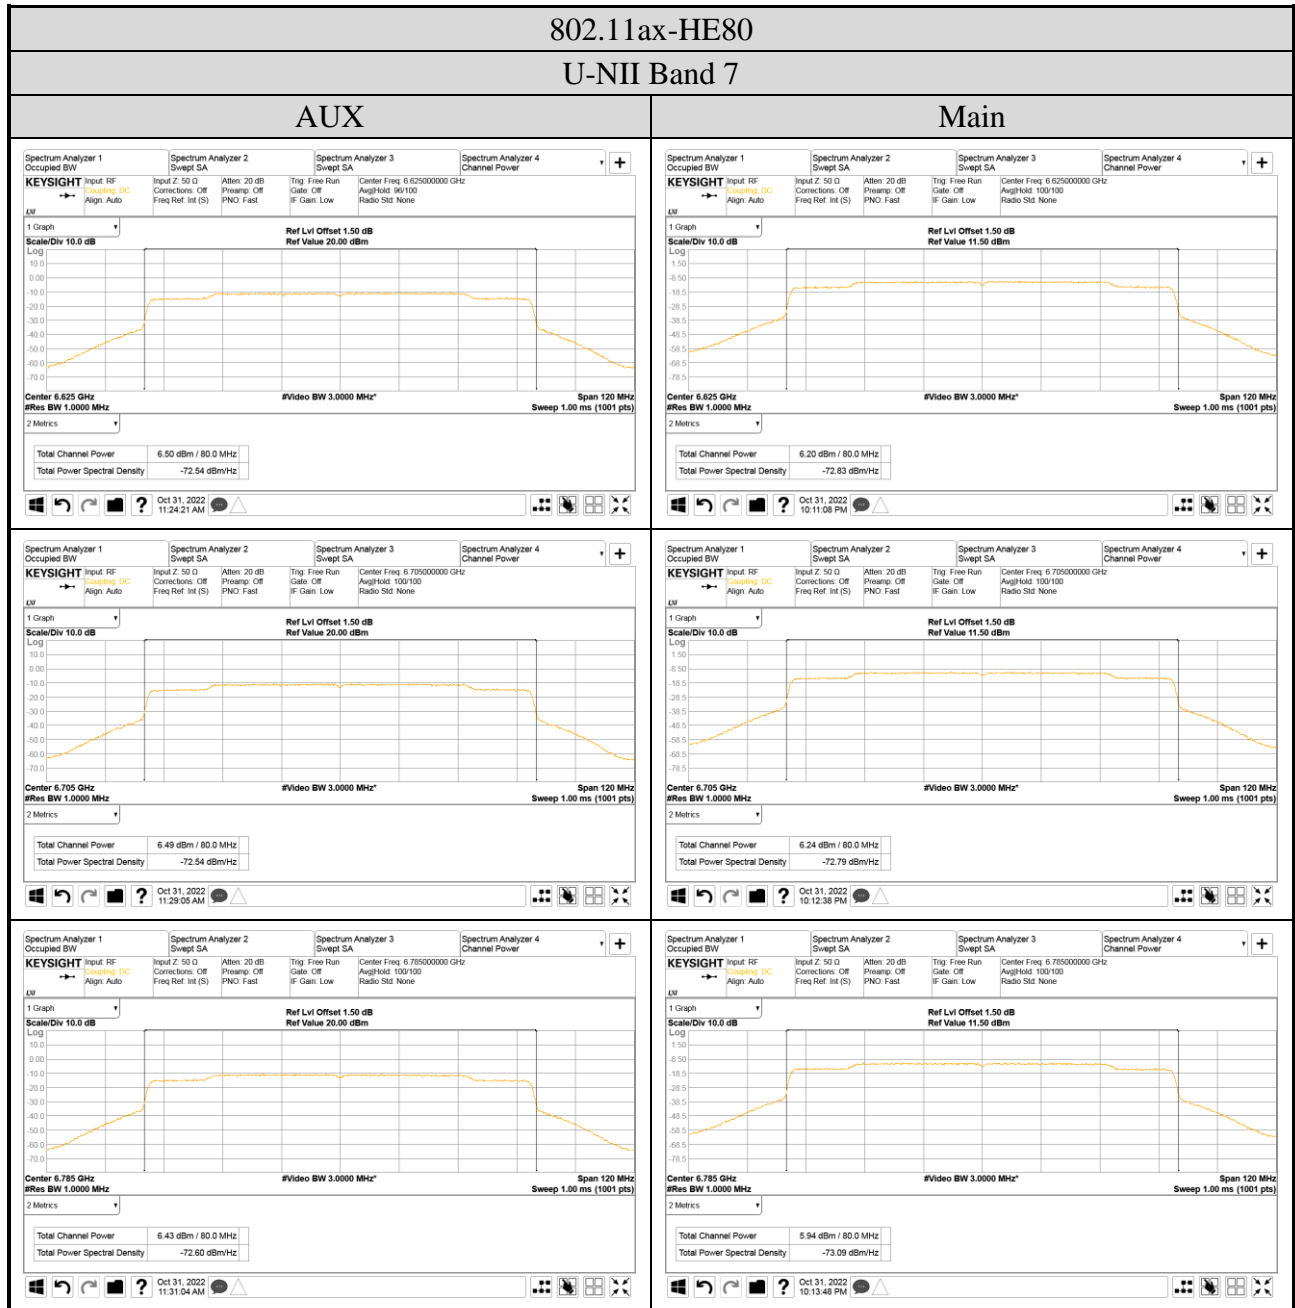

A.4.2 Measurement Plots

- OFDM Modulation

● OFDMA Modulation

Audix Technology Corp.
 No. 491, Zhongfu Rd., Linkou Dist.,
 New Taipei City 244, Taiwan

Tel: +886 2 26099301
Fax: +886 2 26099303