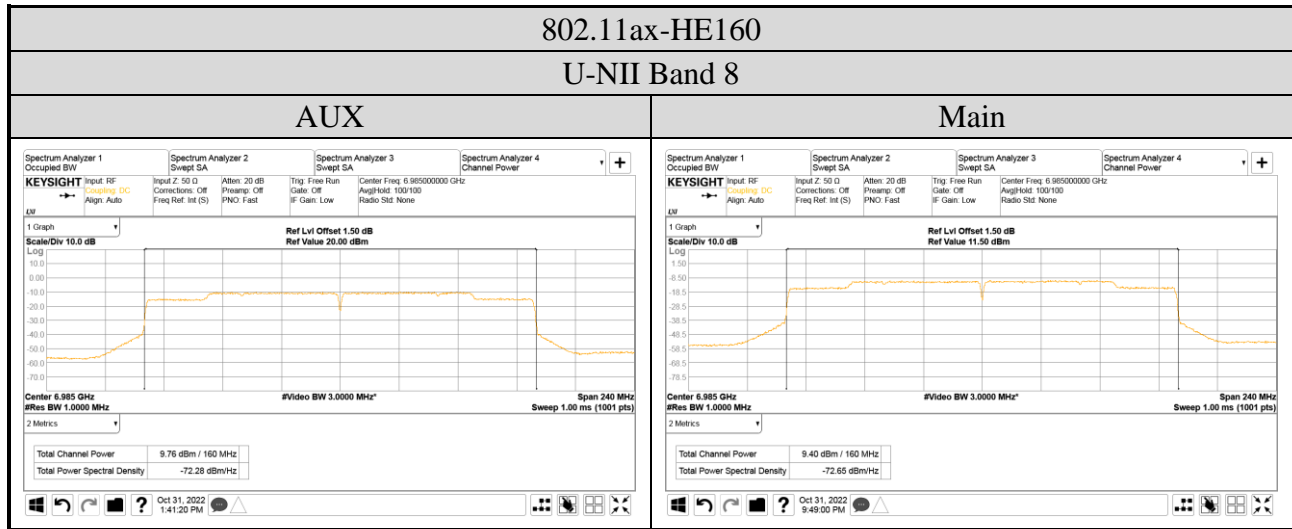

A.4.2 Measurement Plots

- OFDM Modulation

● OFDMA Modulation

Audix Technology Corp.
 No. 491, Zhongfu Rd., Linkou Dist.,
 New Taipei City 244, Taiwan

Tel: +886 2 26099301
Fax: +886 2 26099303