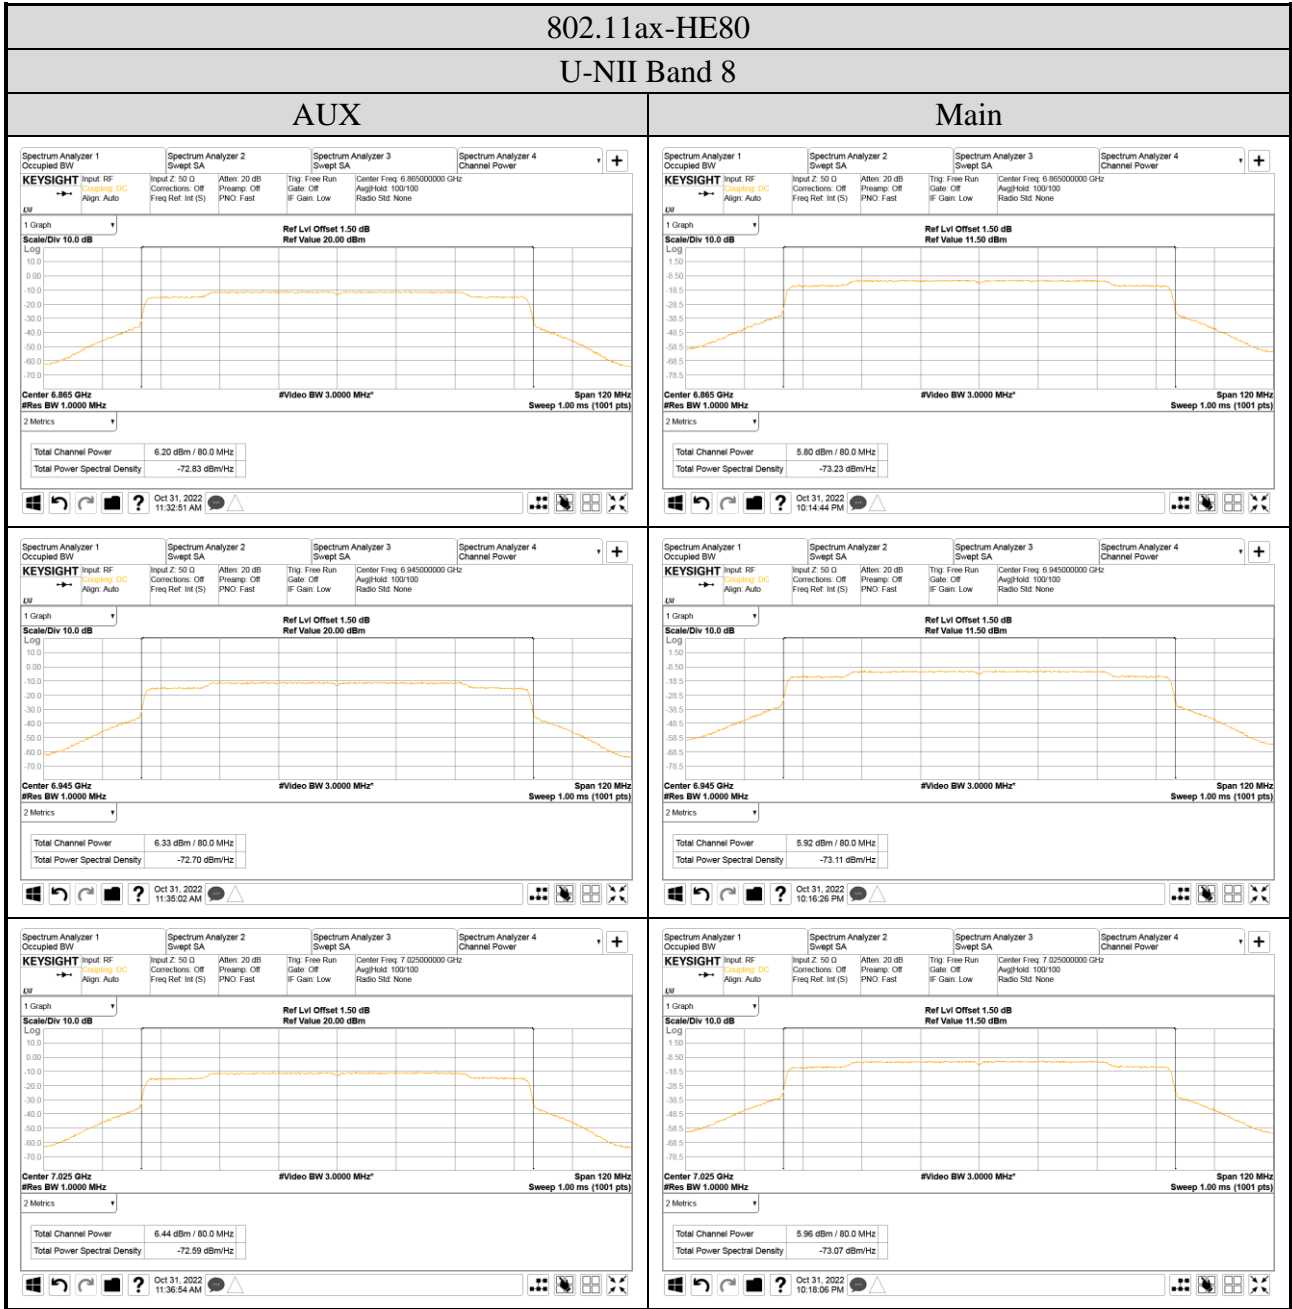

A.4.2 Measurement Plots

- OFDM Modulation

● OFDMA Modulation

Audix Technology Corp.
 No. 491, Zhongfu Rd., Linkou Dist.,
 New Taipei City 244, Taiwan

Tel: +886 2 26099301
Fax: +886 2 26099303