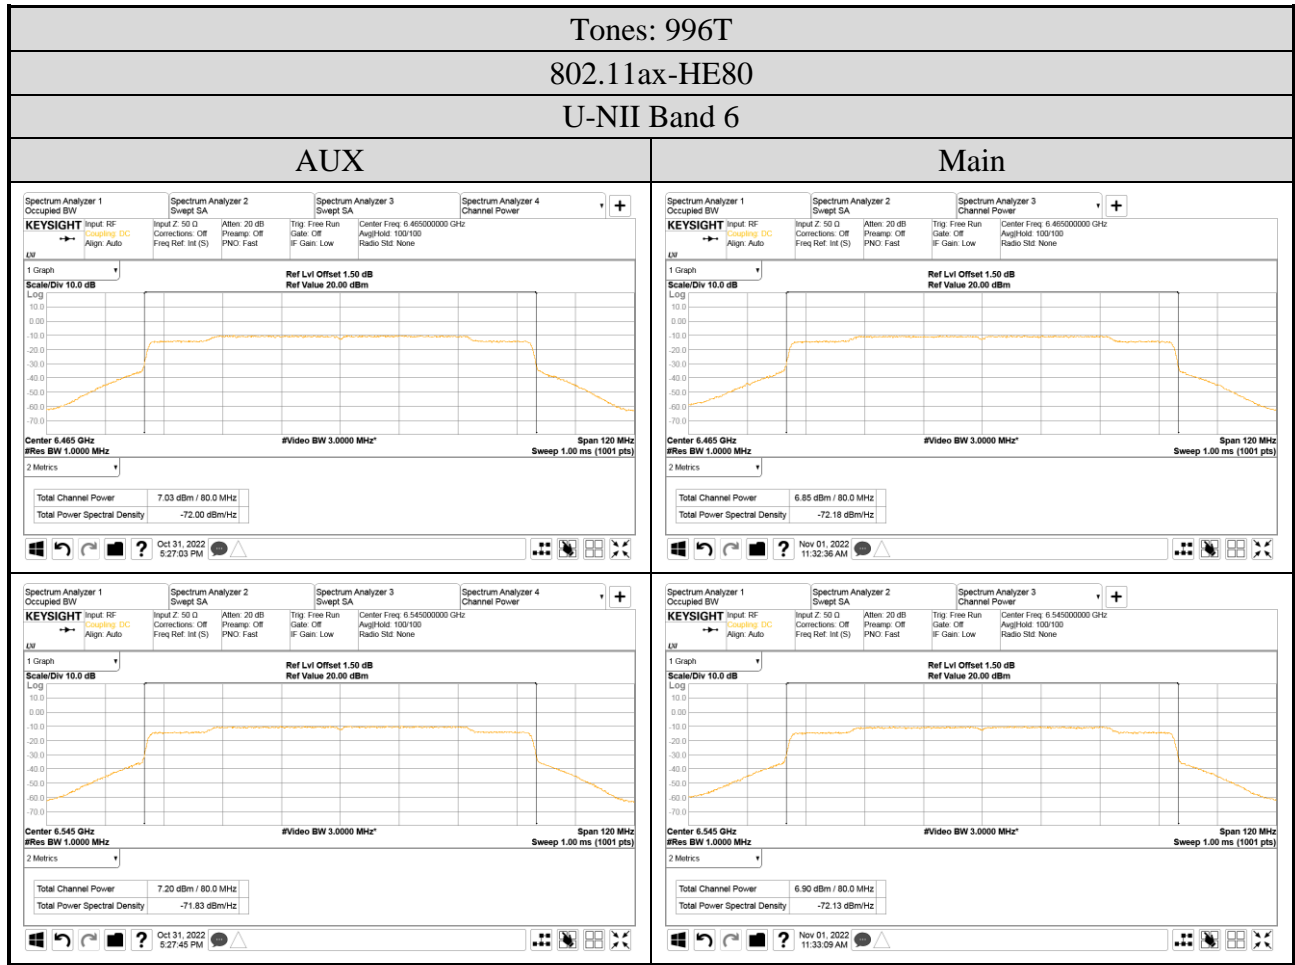

A.4.2 Measurement Plots

- OFDM Modulation

● OFDMA Modulation

Audix Technology Corp.
 No. 491, Zhongfu Rd., Linkou Dist.,
 New Taipei City 244, Taiwan

Tel: +886 2 26099301
Fax: +886 2 26099303