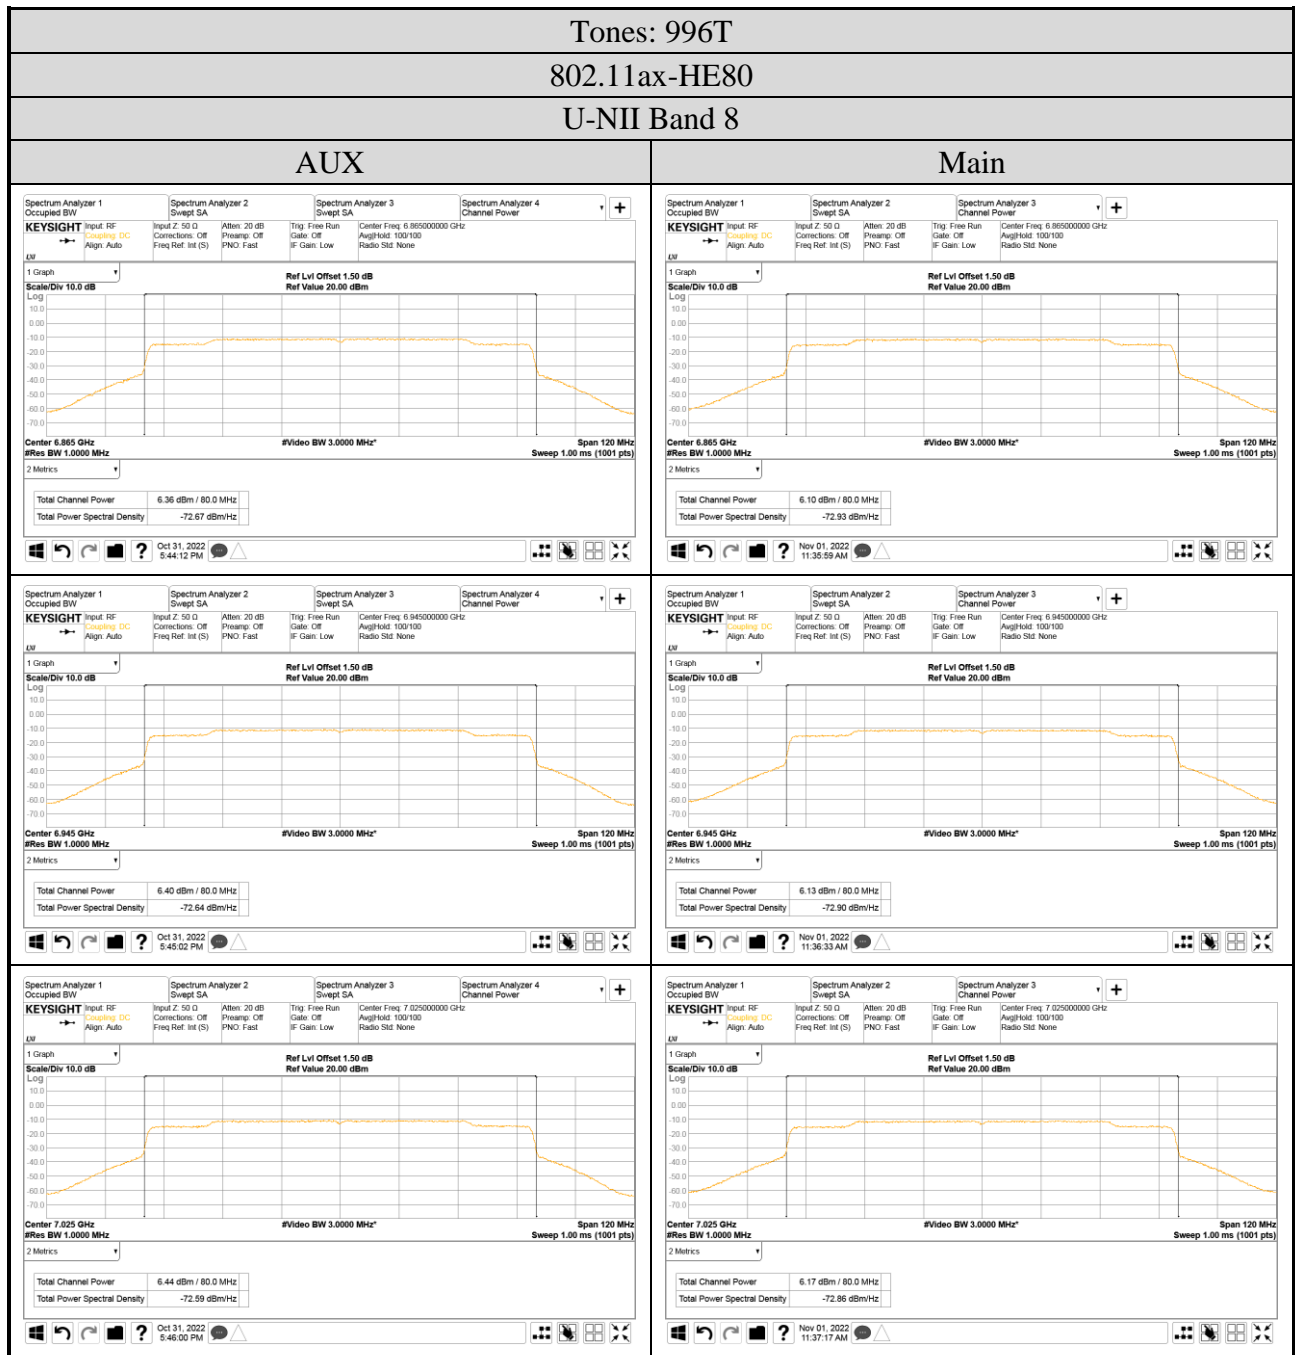

A.4.2 Measurement Plots

- OFDM Modulation

● OFDMA Modulation

Audix Technology Corp.
 No. 491, Zhongfu Rd., Linkou Dist.,
 New Taipei City 244, Taiwan

Tel: +886 2 26099301
Fax: +886 2 26099303