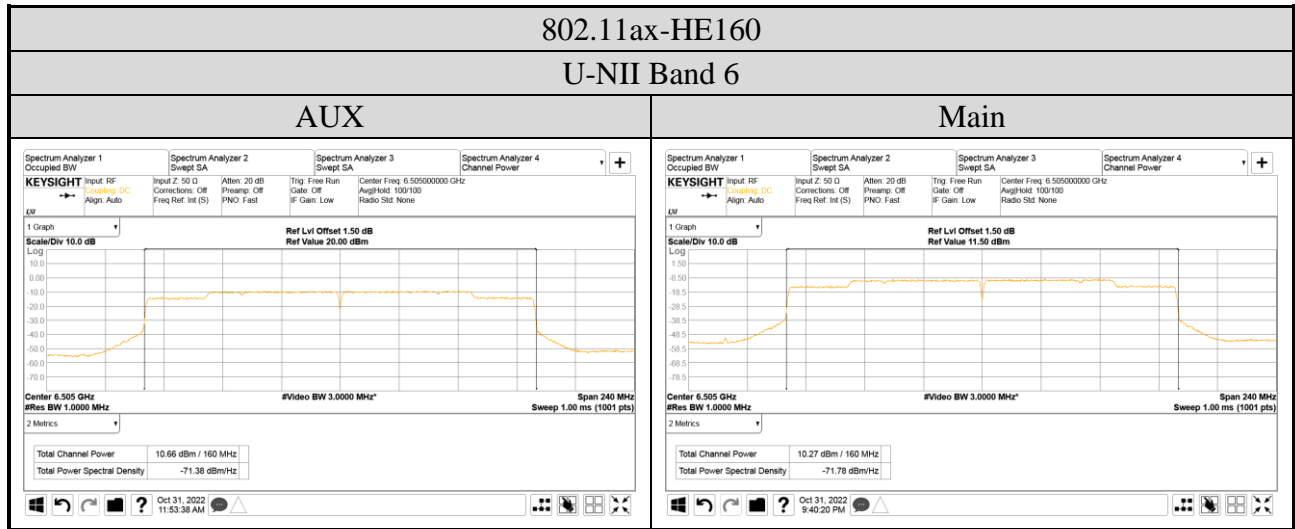

A.4.2 Measurement Plots

- OFDM Modulation

● OFDMA Modulation

Audix Technology Corp.
 No. 491, Zhongfu Rd., Linkou Dist.,
 New Taipei City 244, Taiwan

Tel: +886 2 26099301
Fax: +886 2 26099303