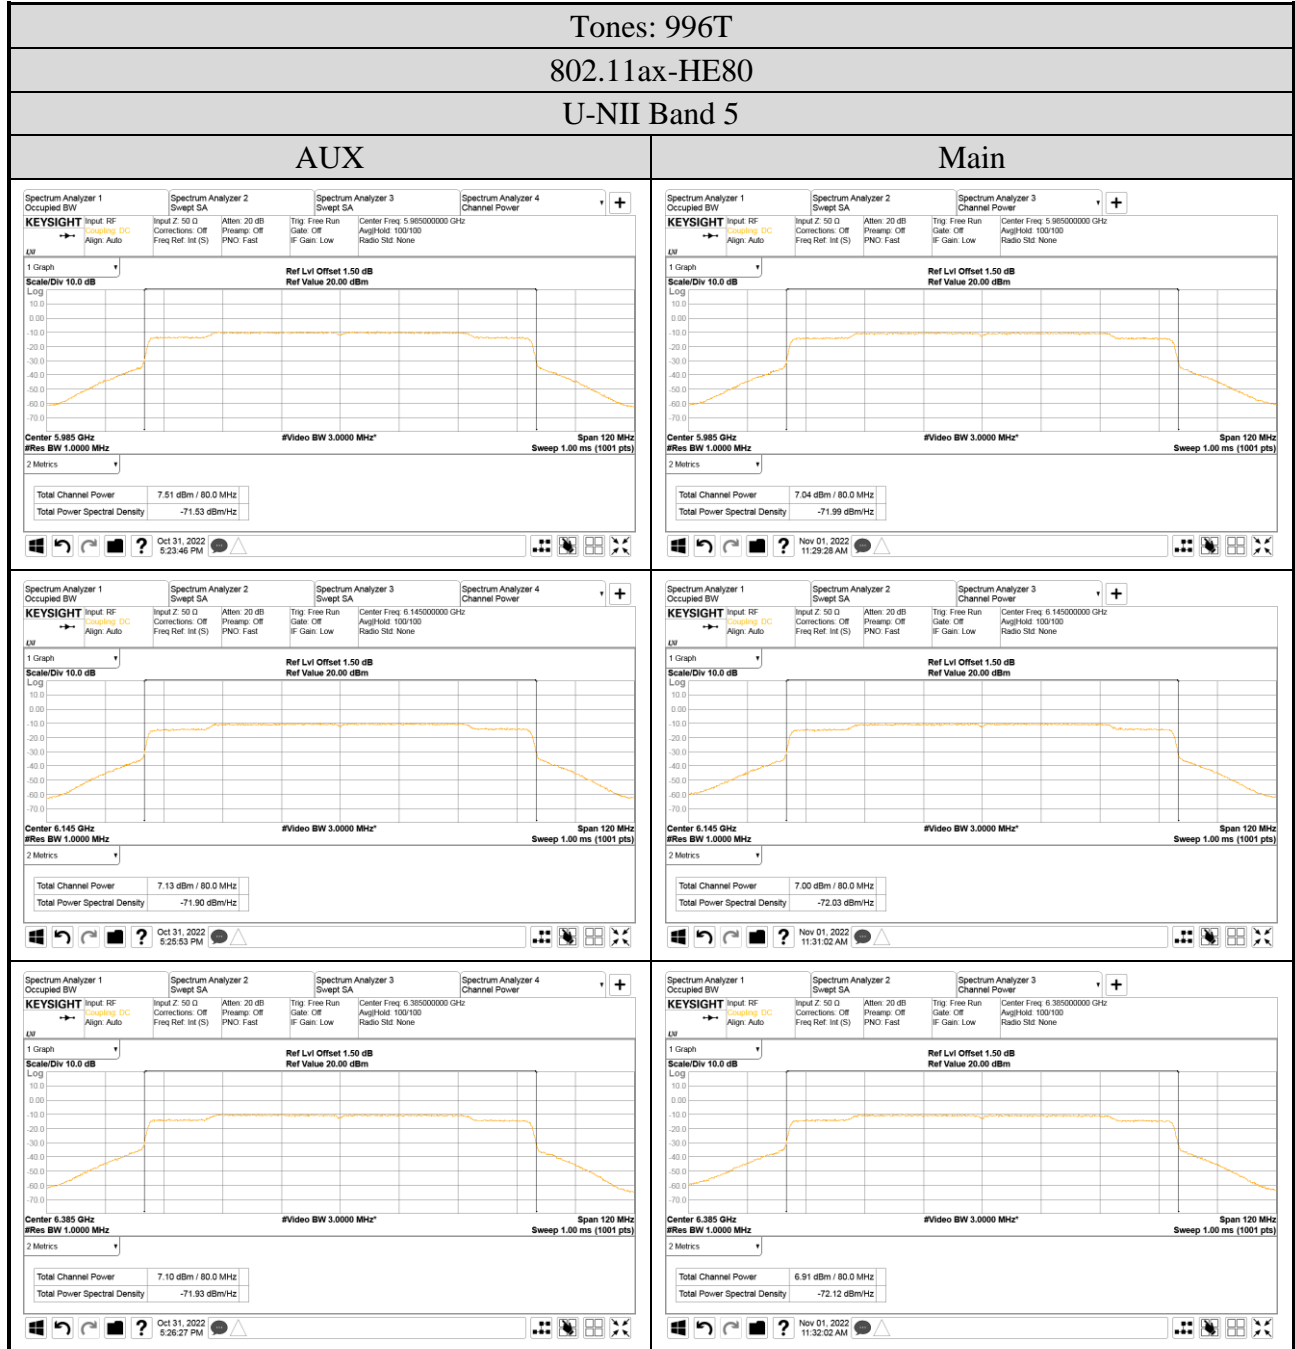

A.4.2 Measurement Plots

- OFDM Modulation

● OFDMA Modulation

Audix Technology Corp.
 No. 491, Zhongfu Rd., Linkou Dist.,
 New Taipei City 244, Taiwan

Tel: +886 2 26099301
Fax: +886 2 26099303