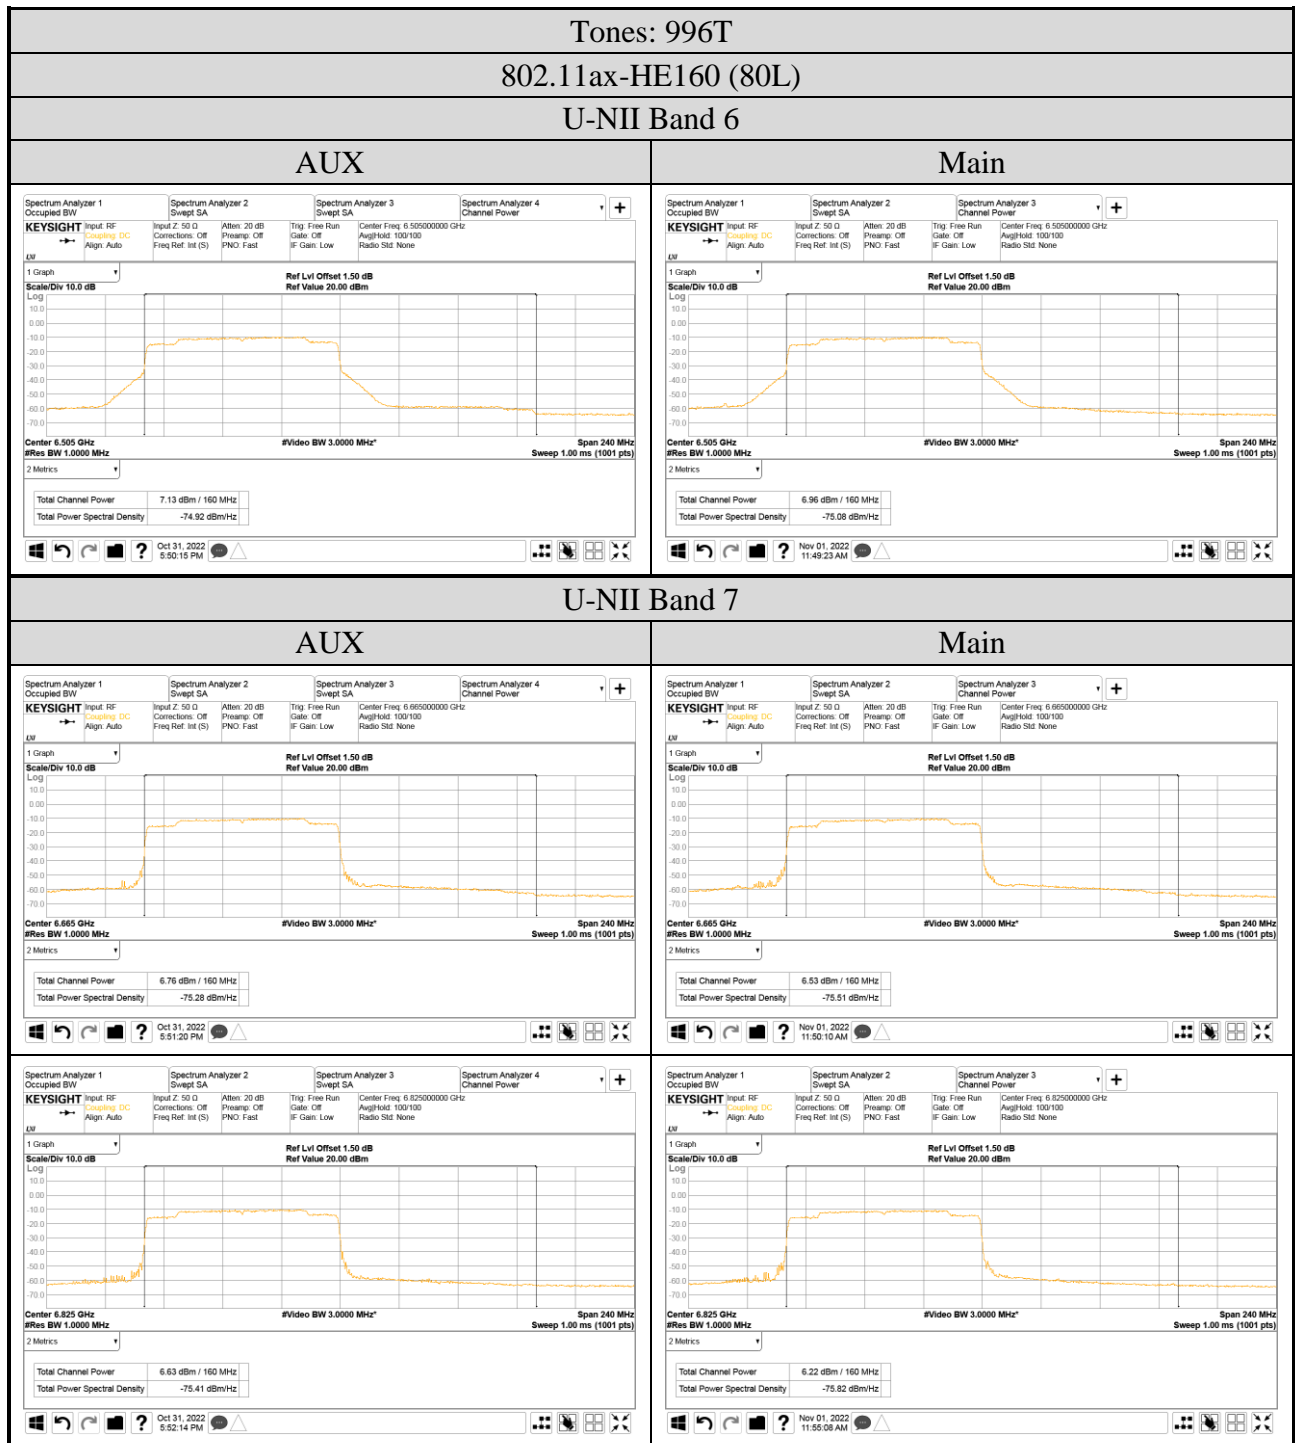

A.4.2 Measurement Plots

- OFDM Modulation

● OFDMA Modulation

Audix Technology Corp.
 No. 491, Zhongfu Rd., Linkou Dist.,
 New Taipei City 244, Taiwan

Tel: +886 2 26099301
Fax: +886 2 26099303