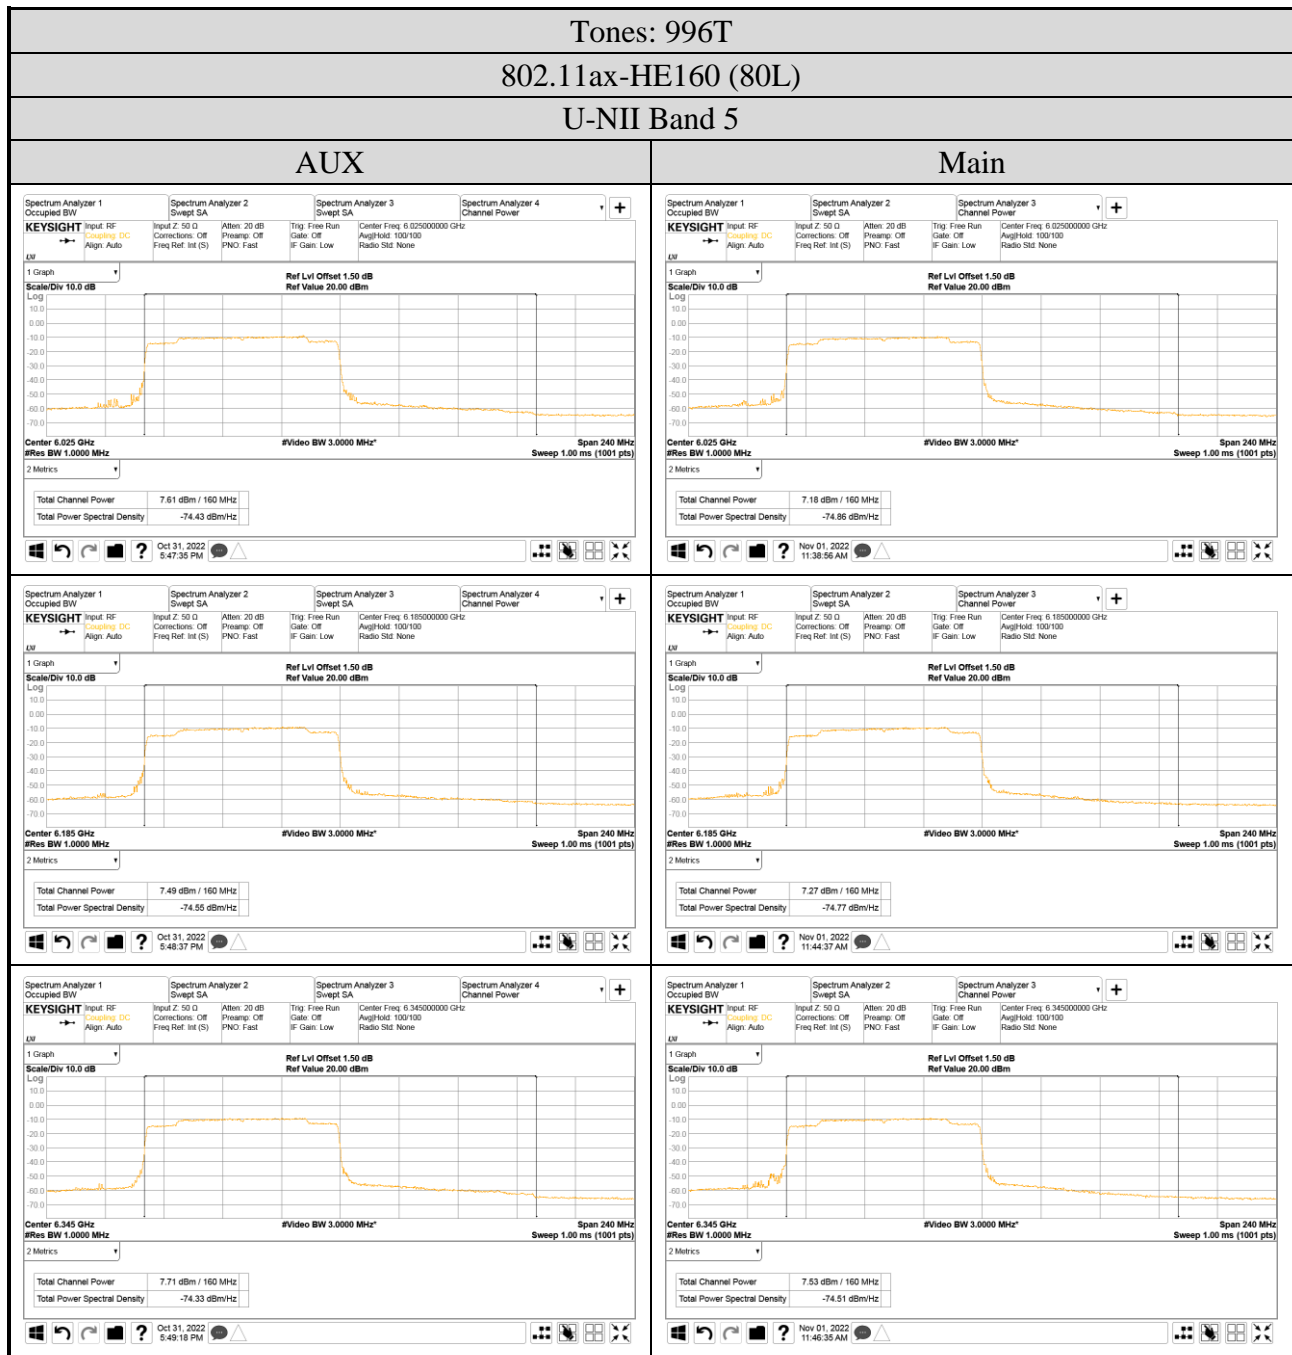

A.4.2 Measurement Plots

- OFDM Modulation

● OFDMA Modulation

Audix Technology Corp.
 No. 491, Zhongfu Rd., Linkou Dist.,
 New Taipei City 244, Taiwan

Tel: +886 2 26099301
Fax: +886 2 26099303