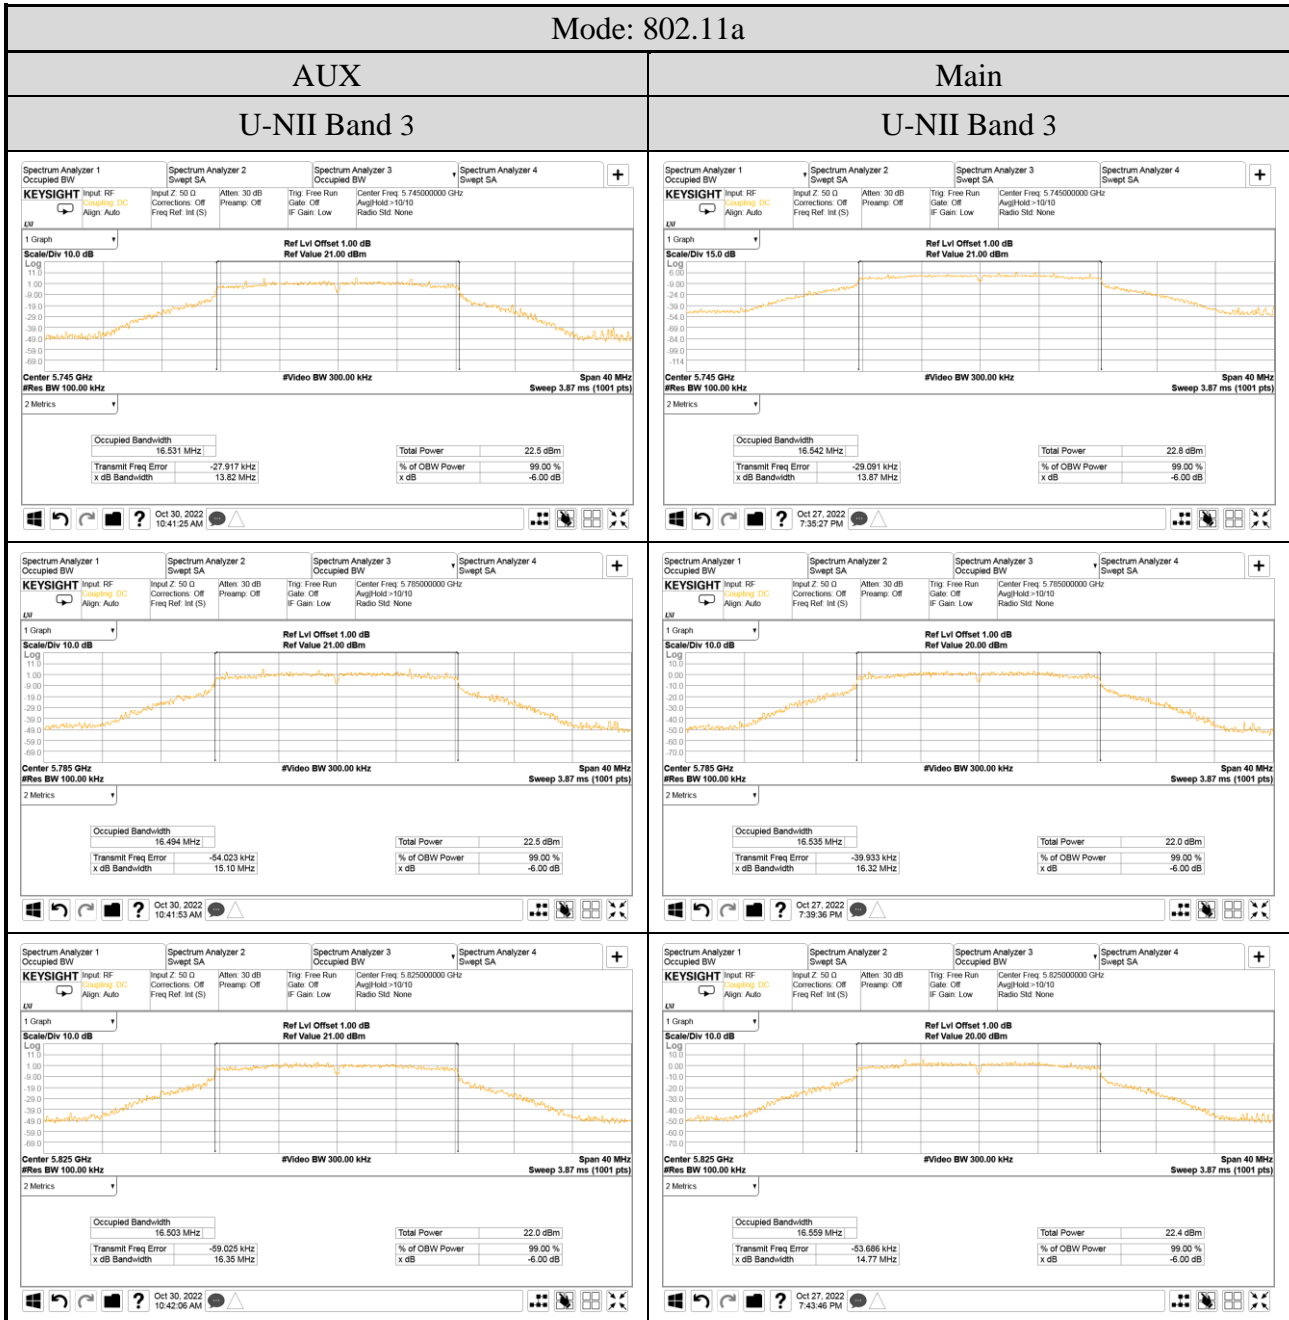

● For Emission (6dB) Bandwidth (U-NII Band 3)

● For Occupied (99%) Bandwidth