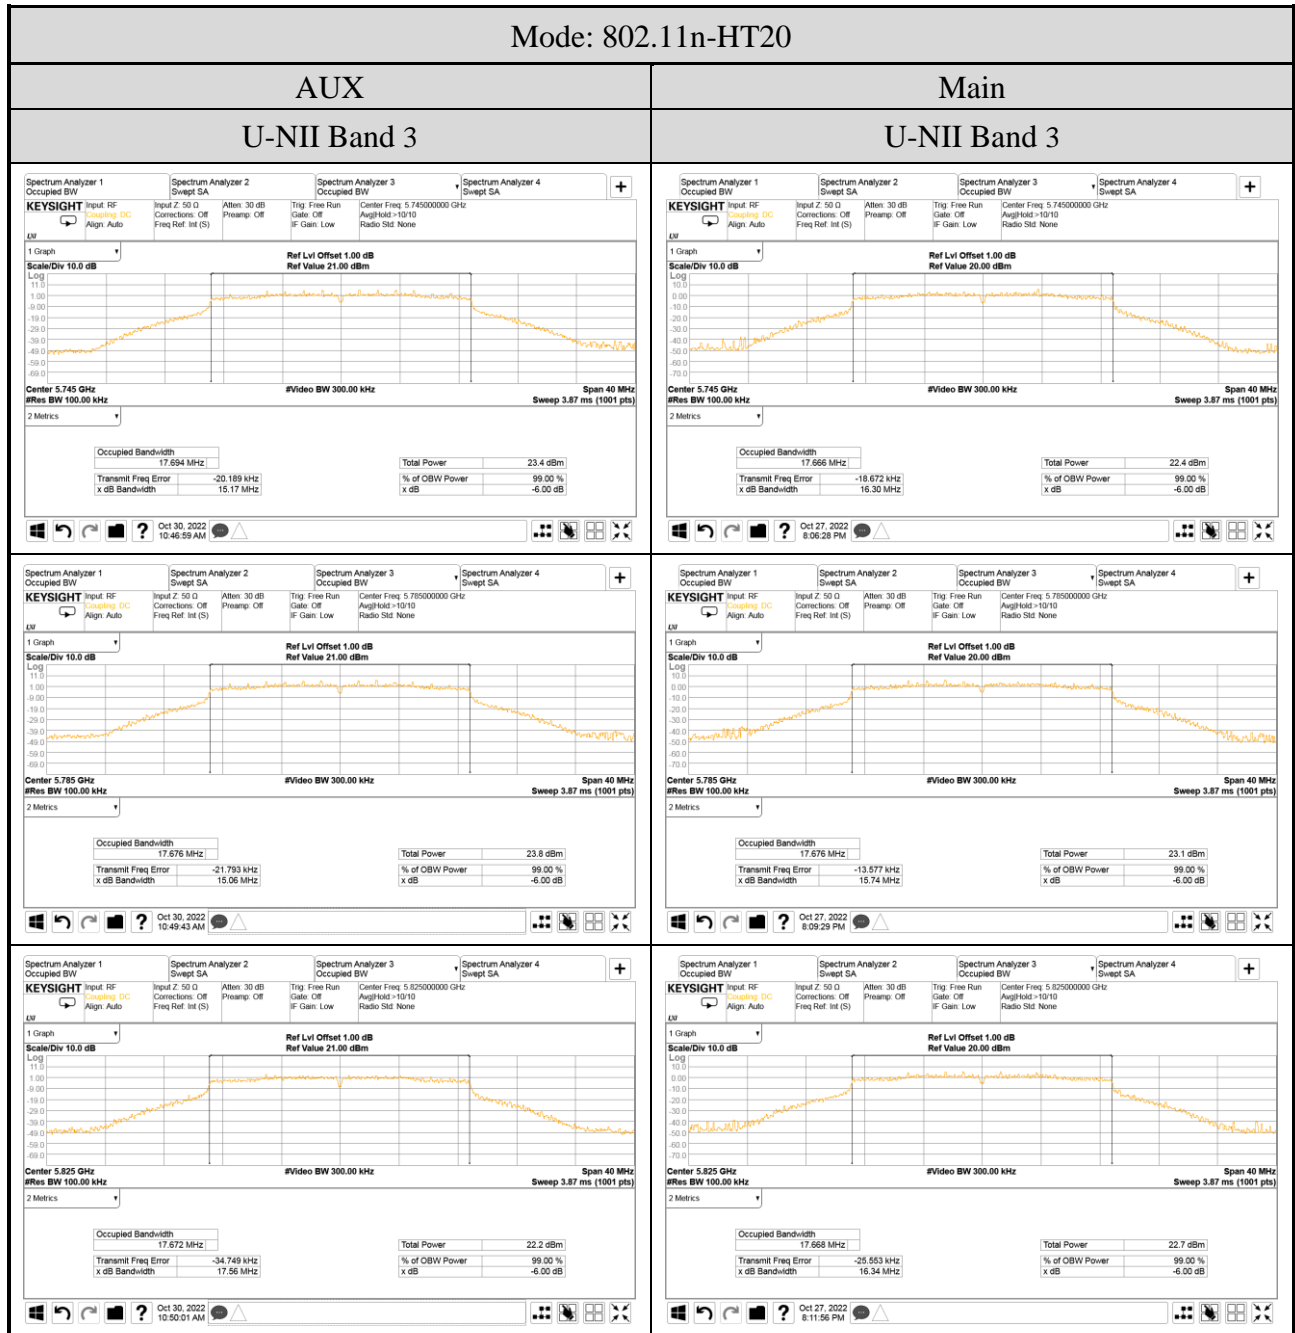

● For Emission (6dB) Bandwidth (U-NII Band 3)

● For Occupied (99%) Bandwidth