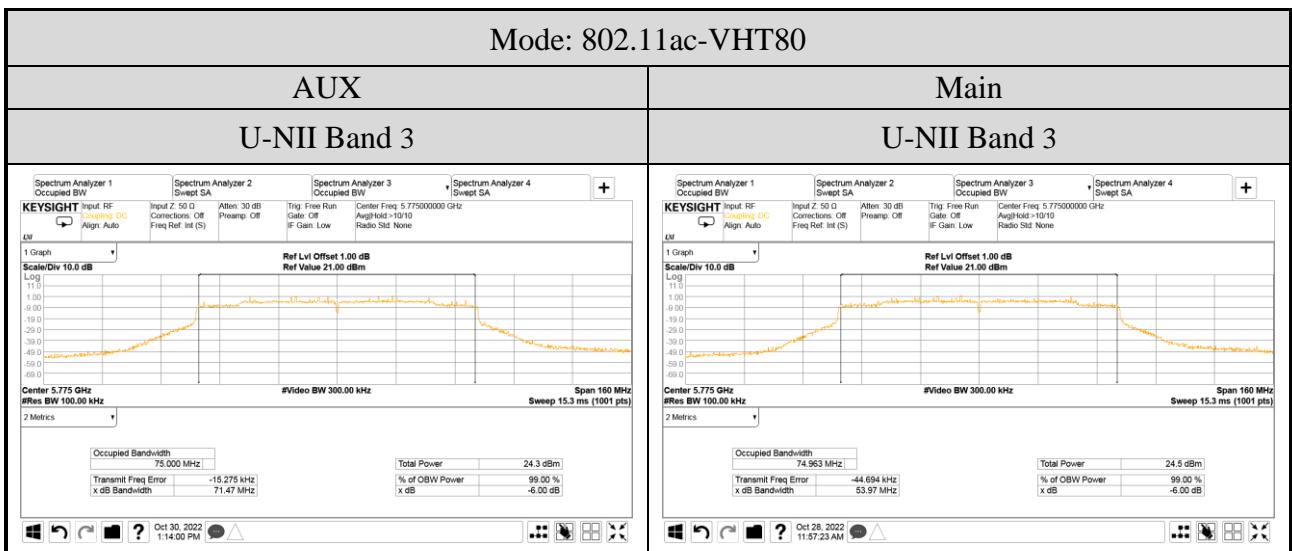

● For Emission (6dB) Bandwidth (U-NII Band 3)

● For Occupied (99%) Bandwidth