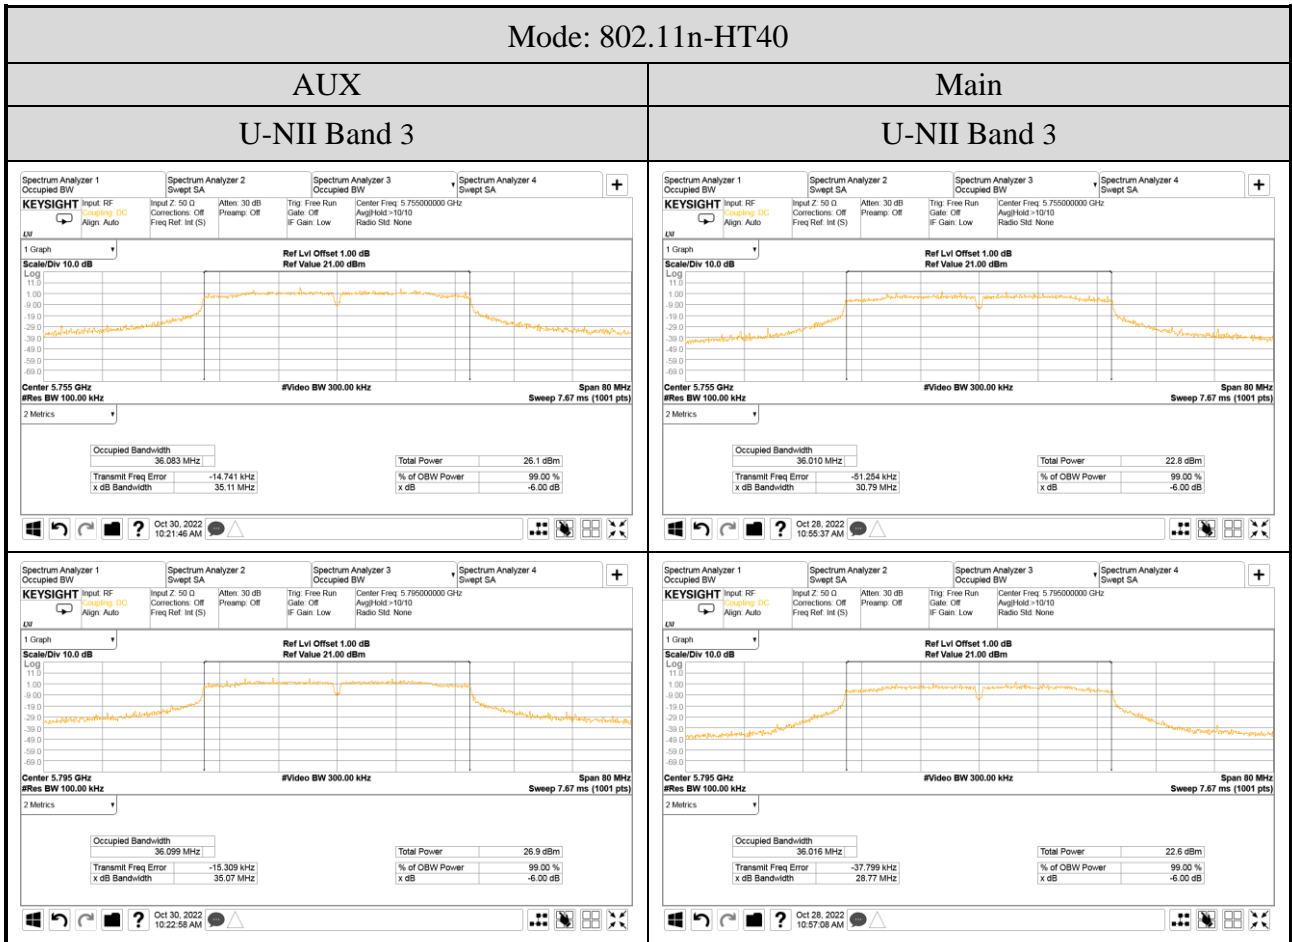

● For Emission (6dB) Bandwidth (U-NII Band 3)

● For Occupied (99%) Bandwidth