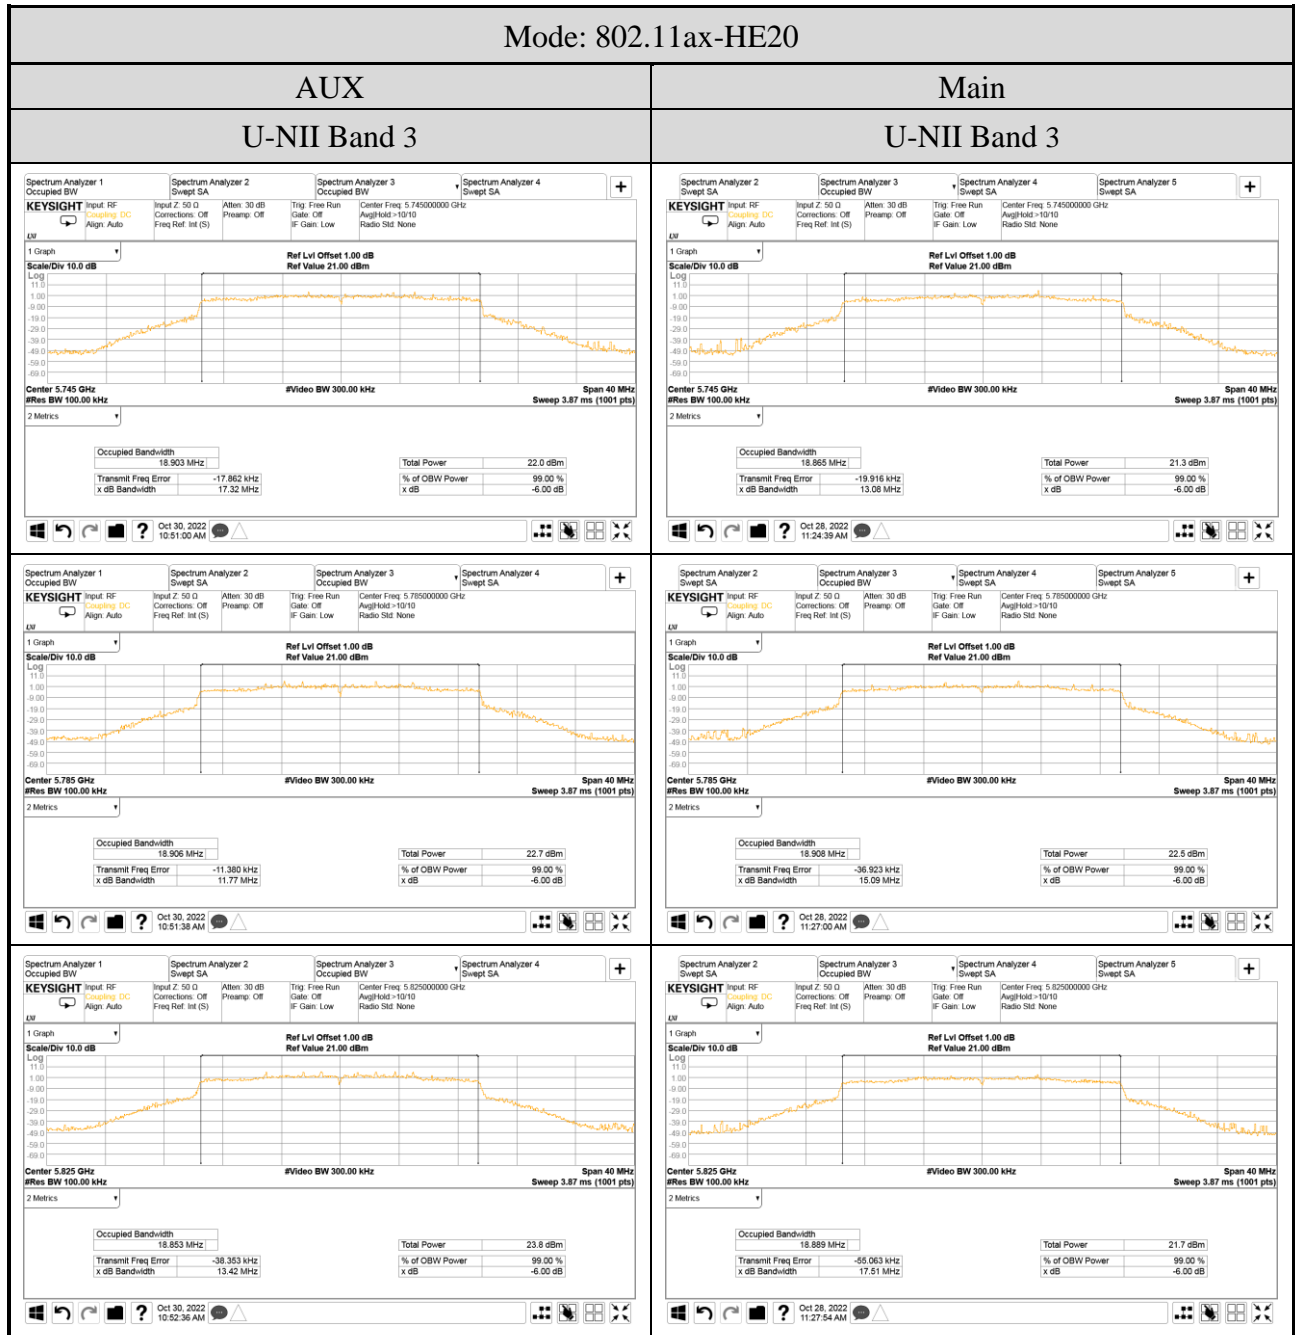

● For Emission (6dB) Bandwidth (U-NII Band 3)

● For Occupied (99%) Bandwidth