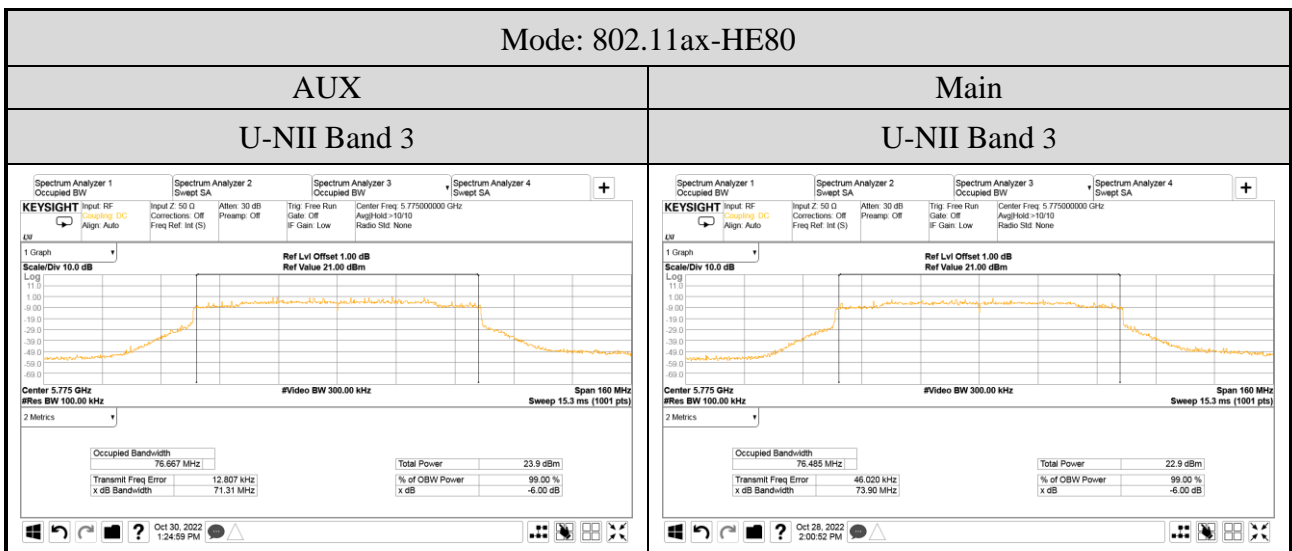

● For Emission (6dB) Bandwidth (U-NII Band 3)

● For Occupied (99%) Bandwidth