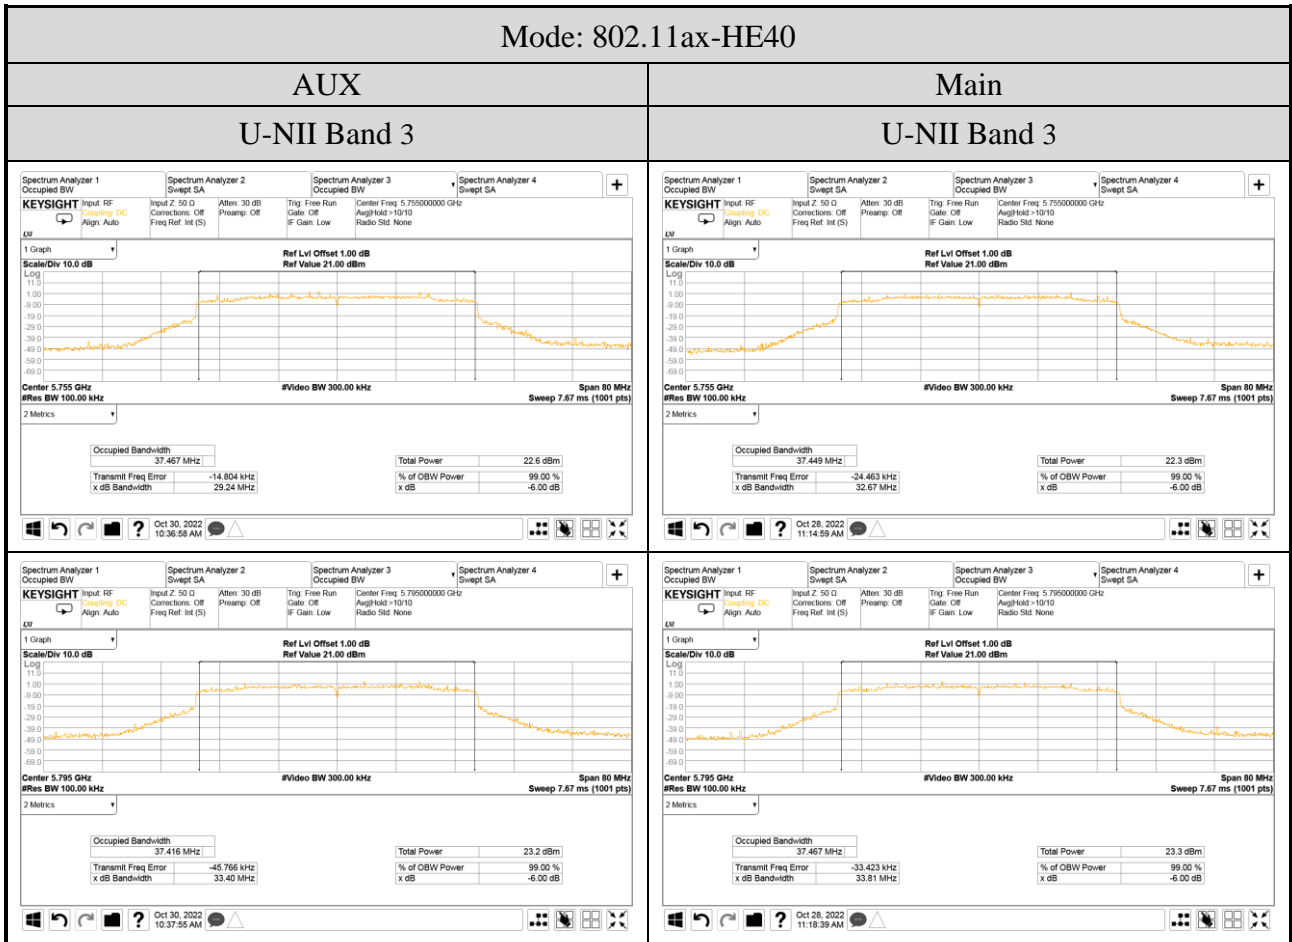

● For Emission (6dB) Bandwidth (U-NII Band 3)

● For Occupied (99%) Bandwidth