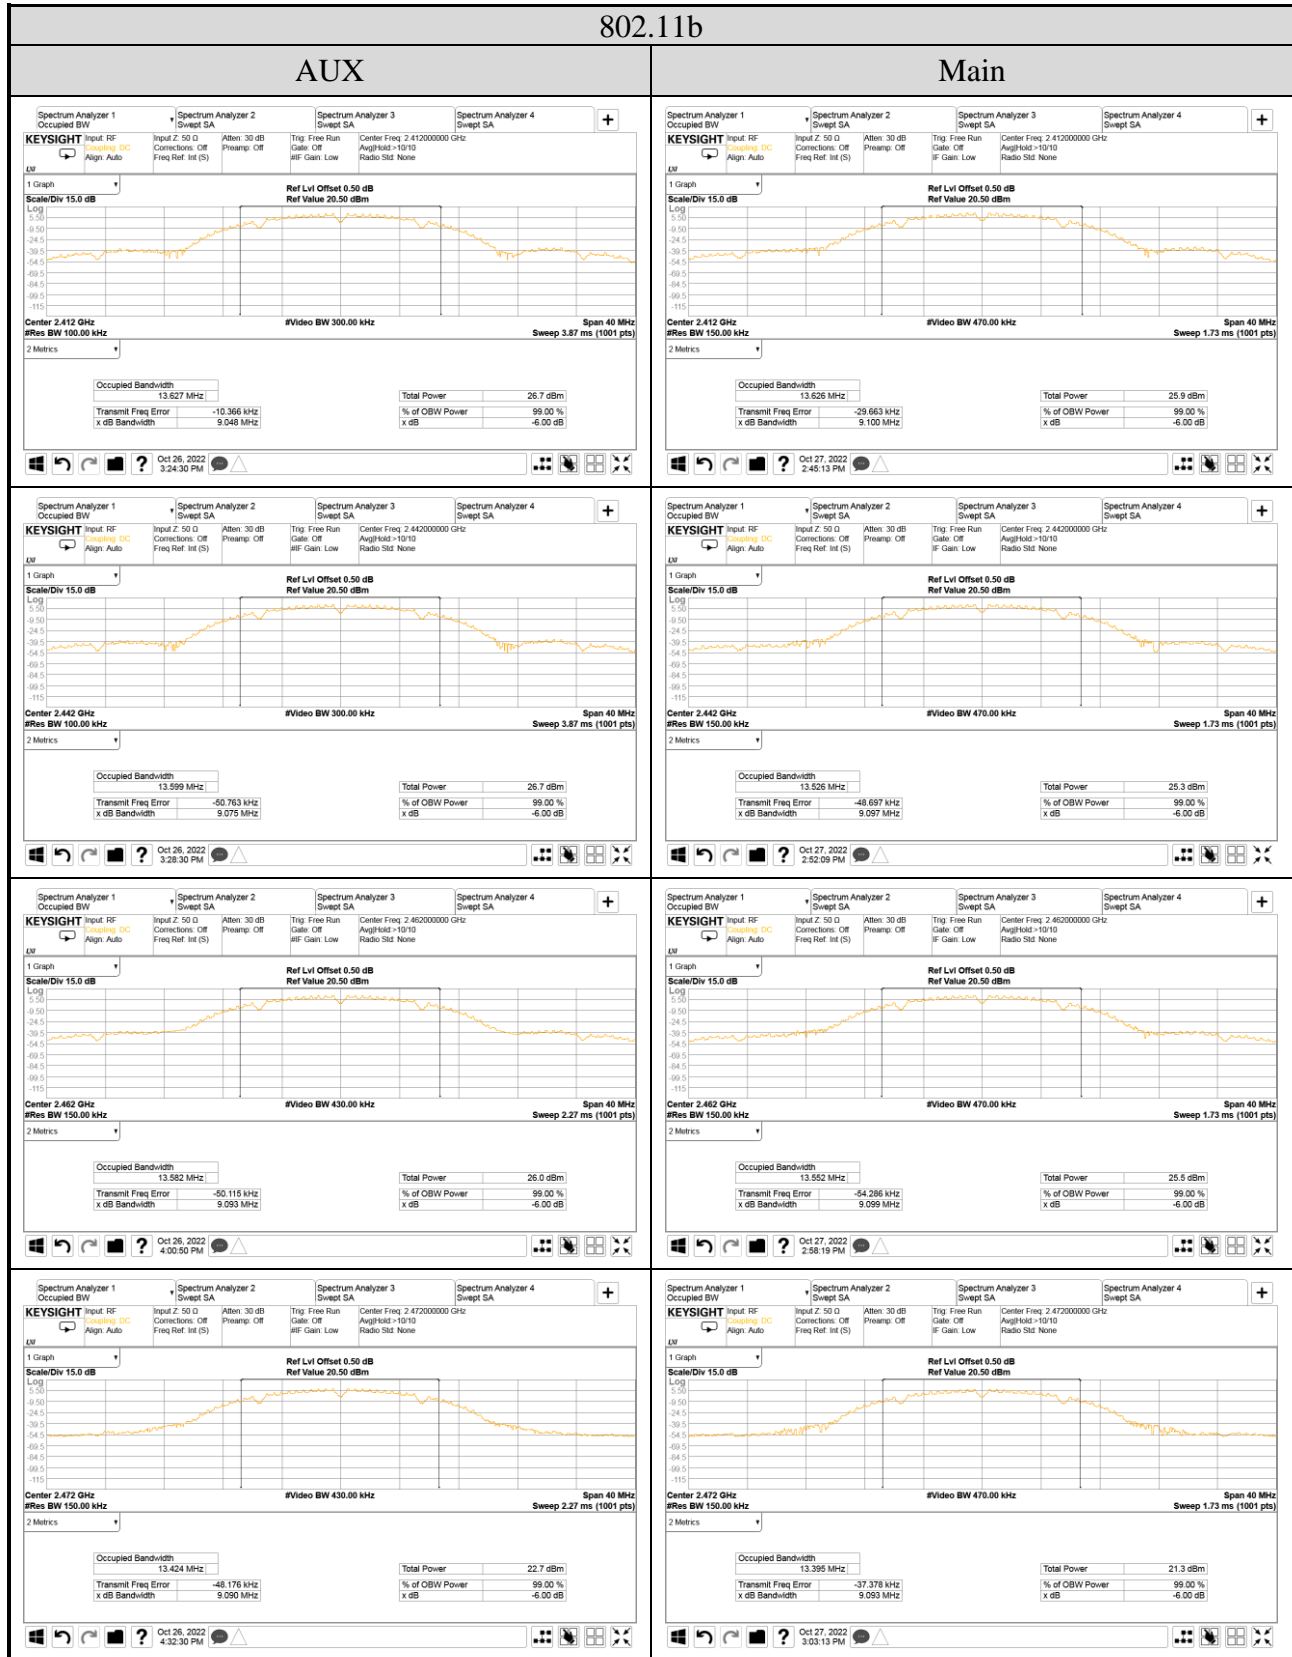

Audix Technology Corp.
No. 491, Zhongfu Rd., Linkou Dist.,
New Taipei City 244, Taiwan

Tel: +886 2 26099301
Fax: +886 2 26099303

● Occupied (99%) Bandwidth