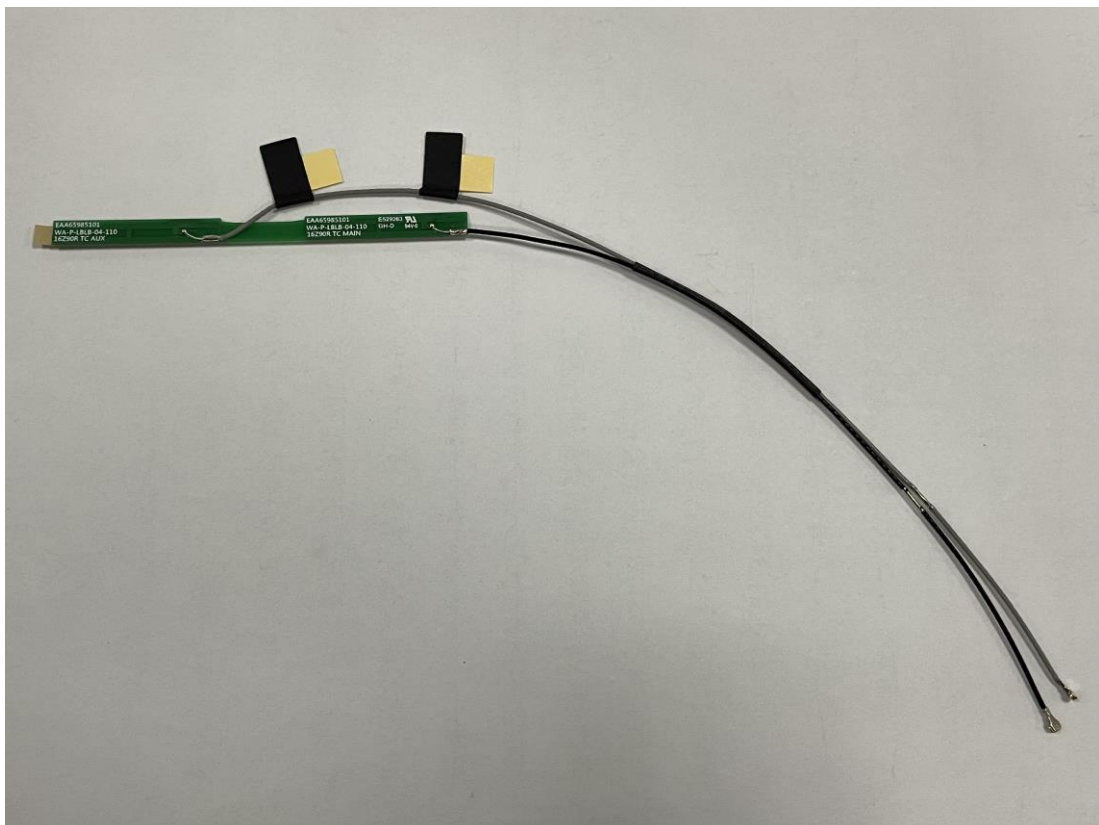

EUT Internal Photos

Figure 1

This Time add Touch Board for Pane

Figure 2

This Time Add WA-P-LBLB-04-110 WLAN Combo Antenna View

Figure 3
This Time Add WA-P-LBLB-04-110, WLAN Combo Antenna Position