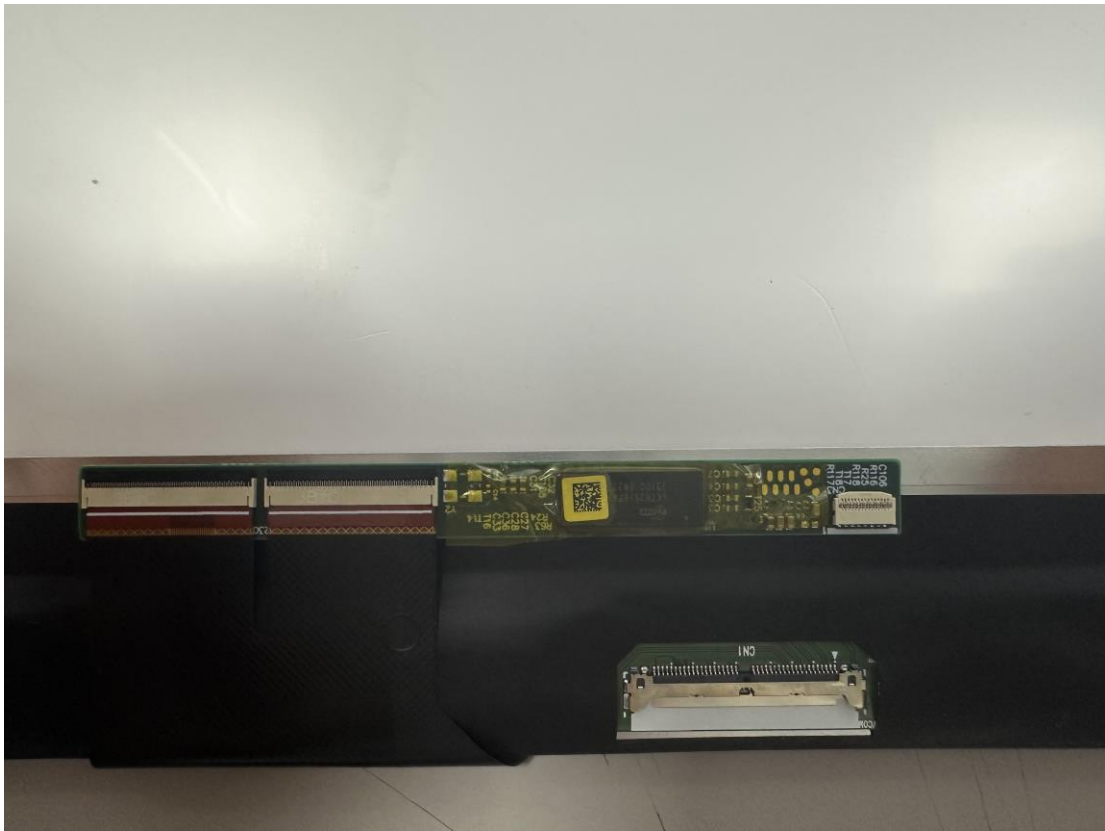

EUT Internal Photos

Figure 1

This Time add Touch Board for Pane

Figure 2

This Time Add WA-P-LBLB-04-110 WLAN Combo Antenna View

Figure 3
This Time Add WA-P-LBLB-04-110, WLAN Combo Antenna Position