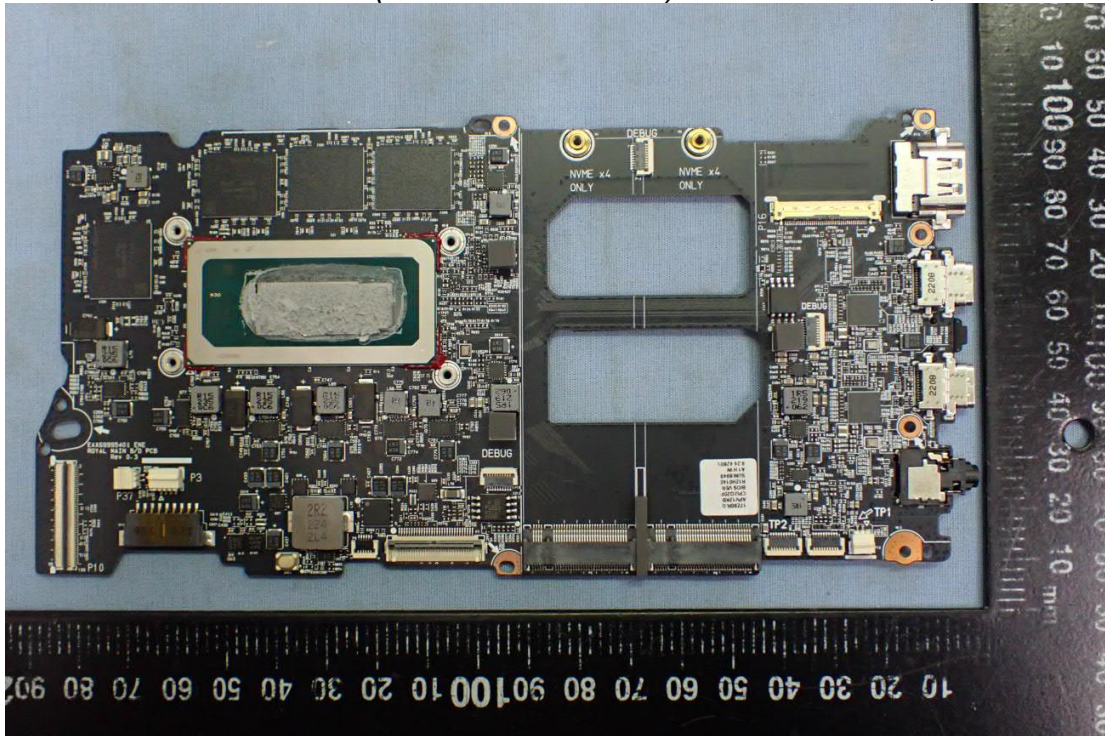

EUT Internal Photos

Figure 13  
General Appearance (White), Internal View

Figure 14  
General Appearance (Black), Internal View

Figure 15  
Internal View (Removed Cover)

Figure 16  
Internal View (Removed Components)

Figure 17  
(ROYAL NVIDIA MAIN B/D) PM Main Board, Front View

Figure 18  
(ROYAL NVIDIA MAIN B/D) PM Main Board, Back View

Figure 19  
(ROYAL MAIN B/D) GM Main Board, Front View

Figure 20  
(ROYAL MAIN B/D) GM Main Board, Back View

Figure 21  
WLAN SUB Board, Front View

Figure 22  
WLAN SUB Board, Back View

Figure 23  
WLAN Combo Card, Front View

Figure 24  
WLAN Combo Card, Without Shield and Back View

Figure 25  
Battery Pack (90Wh), Front View