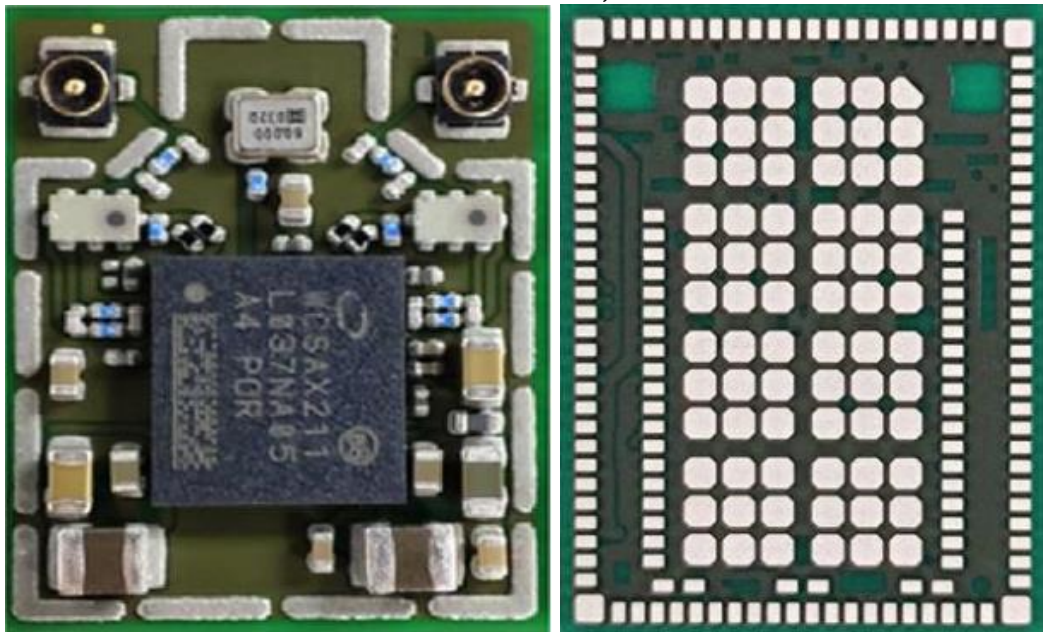

Figure 17  
(ROYAL NVIDIA MAIN B/D) PM Main Board, Front View

Figure 18  
(ROYAL NVIDIA MAIN B/D) PM Main Board, Back View

Figure 19  
(ROYAL MAIN B/D) GM Main Board, Front View

Figure 20  
(ROYAL MAIN B/D) GM Main Board, Back View

Figure 21  
WLAN SUB Board, Front View

Figure 22  
WLAN SUB Board, Back View

Figure 23  
WLAN Combo Card, Front View

Figure 24  
WLAN Combo Card, Without Shield and Back View

Figure 25  
Battery Pack (90Wh), Front View

Figure 26  
Battery Pack (90Wh), Back View

Figure 27  
Battery Pack (80Wh), Front View

Figure 28  
Battery Pack (80Wh), Back View

Figure 29  
SSD, SK hynix, (2TB), Front View

Figure 30  
SSD, SK hynix, (2TB), Back View