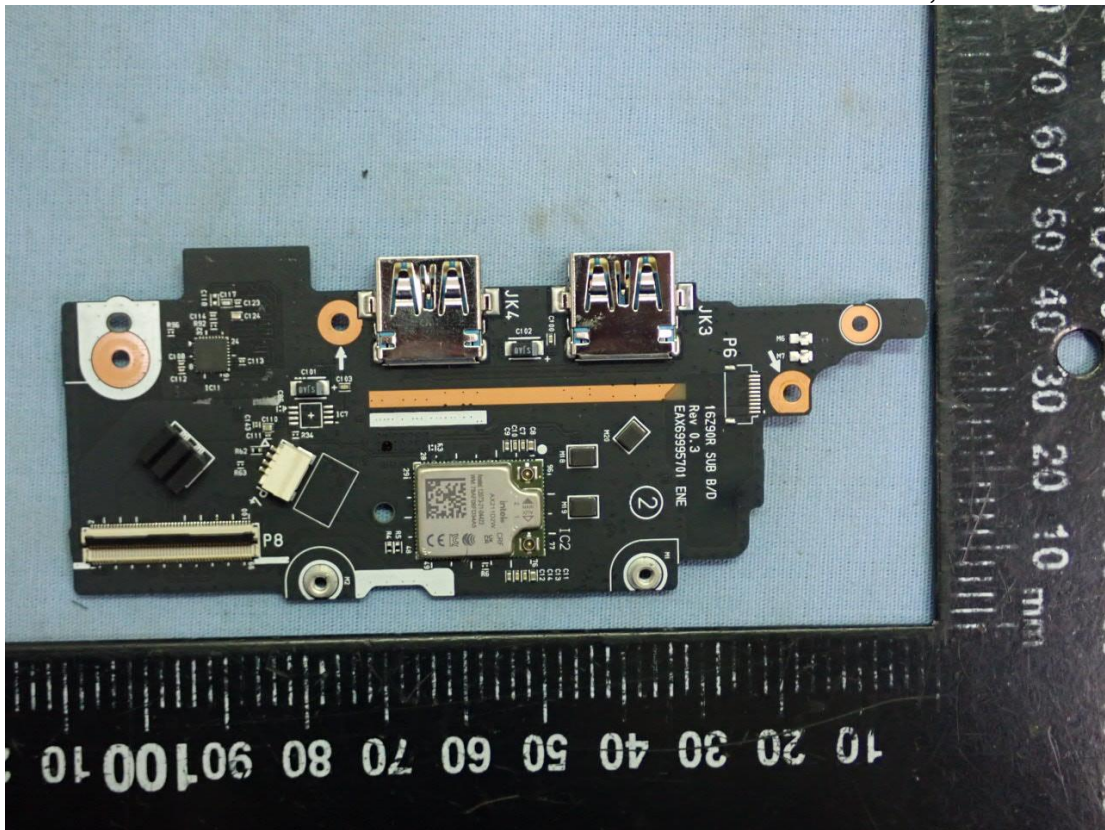

Figure 17  
(ROYAL NVIDIA MAIN B/D) PM Main Board, Front View

Figure 18  
(ROYAL NVIDIA MAIN B/D) PM Main Board, Back View

Figure 19  
(ROYAL MAIN B/D) GM Main Board, Front View

Figure 20  
(ROYAL MAIN B/D) GM Main Board, Back View

Figure 21  
WLAN SUB Board, Front View

Figure 22  
WLAN SUB Board, Back View

Figure 23  
WLAN Combo Card, Front View

Figure 24  
WLAN Combo Card, Without Shield and Back View

Figure 25  
Battery Pack (90Wh), Front View

Figure 26  
Battery Pack (90Wh), Back View

Figure 27  
Battery Pack (80Wh), Front View

Figure 28  
Battery Pack (80Wh), Back View

Figure 29  
SSD, SK hynix, (2TB), Front View

Figure 30  
SSD, SK hynix, (2TB), Back View