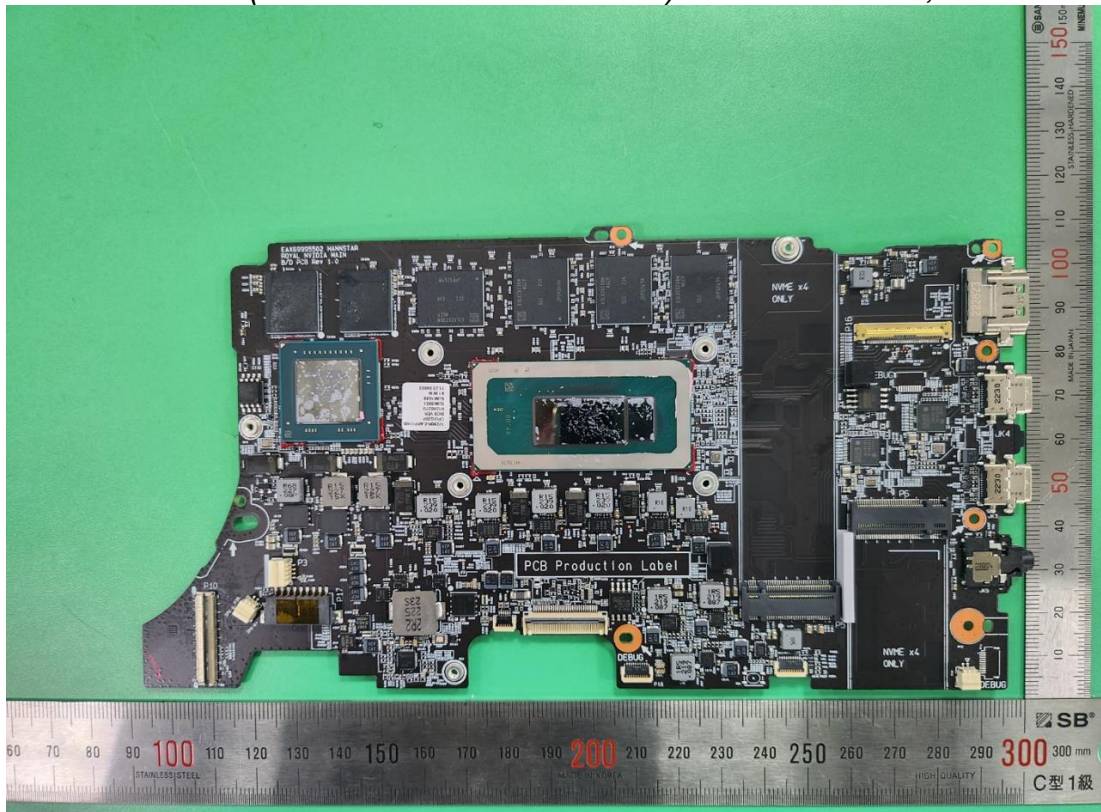

EUT Internal Photos

Figure 13  
General Appearance (White), Internal View

Figure 14  
General Appearance (Black), Internal View

Figure 15  
Internal View (Removed Cover)

Figure 16  
Internal View (Removed Components)

Figure 17  
(ROYAL NVIDIA MAIN B/D) PM Main Board, Front View

Figure 18  
(ROYAL NVIDIA MAIN B/D) PM Main Board, Back View

Figure 19  
(ROYAL MAIN B/D) GM Main Board, Front View

Figure 20  
(ROYAL MAIN B/D) GM Main Board, Back View

Figure 21  
WLAN SUB Board, Front View

Figure 22  
WLAN SUB Board, Back View

Figure 23  
WLAN Combo Card, Front View

Figure 24  
WLAN Combo Card, Without Shield and Back View

Figure 25  
Battery Pack (90Wh), Front View