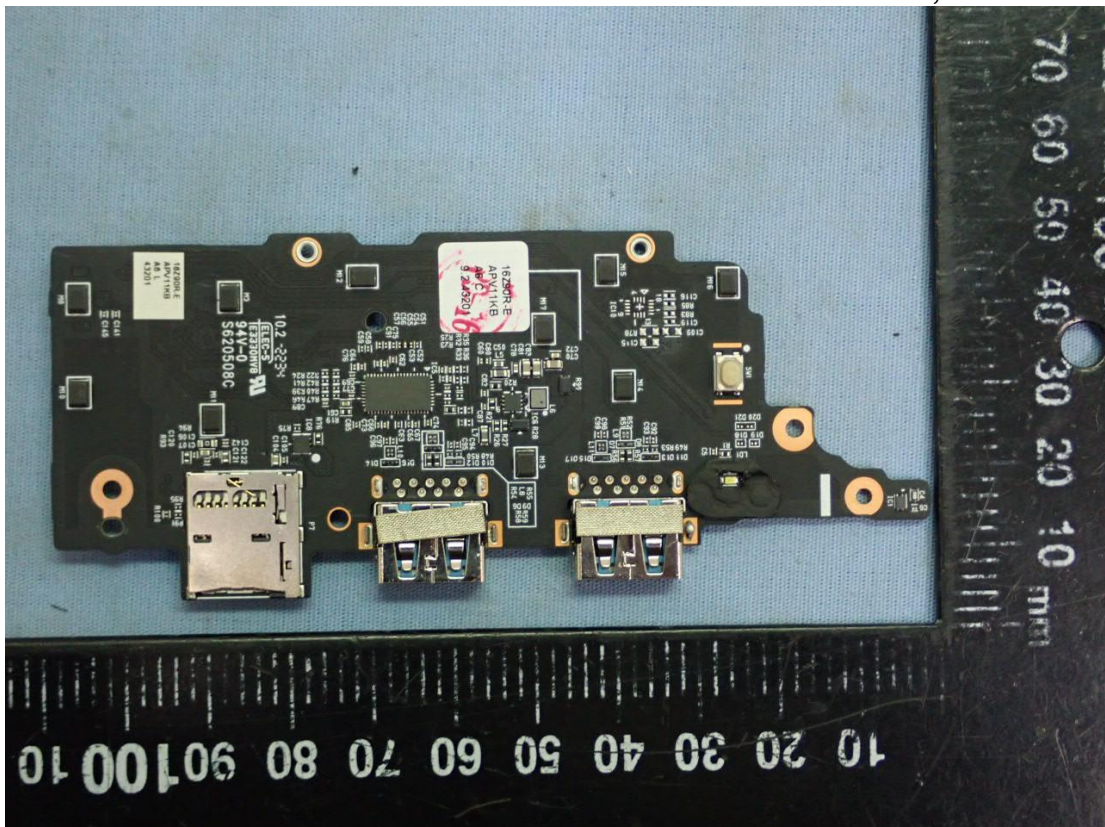

Figure 17  
(ROYAL NVIDIA MAIN B/D) PM Main Board, Front View

Figure 18  
(ROYAL NVIDIA MAIN B/D) PM Main Board, Back View

Figure 19  
(ROYAL MAIN B/D) GM Main Board, Front View

Figure 20  
(ROYAL MAIN B/D) GM Main Board, Back View

Figure 21  
WLAN SUB Board, Front View

Figure 22  
WLAN SUB Board, Back View

Figure 23  
WLAN Combo Card, Front View

Figure 24  
WLAN Combo Card, Without Shield and Back View

Figure 25  
Battery Pack (90Wh), Front View

Figure 26  
Battery Pack (90Wh), Back View

Figure 27  
Battery Pack (80Wh), Front View

Figure 28  
Battery Pack (80Wh), Back View

Figure 29  
SSD, SK hynix, (2TB), Front View

Figure 30  
SSD, SK hynix, (2TB), Back View