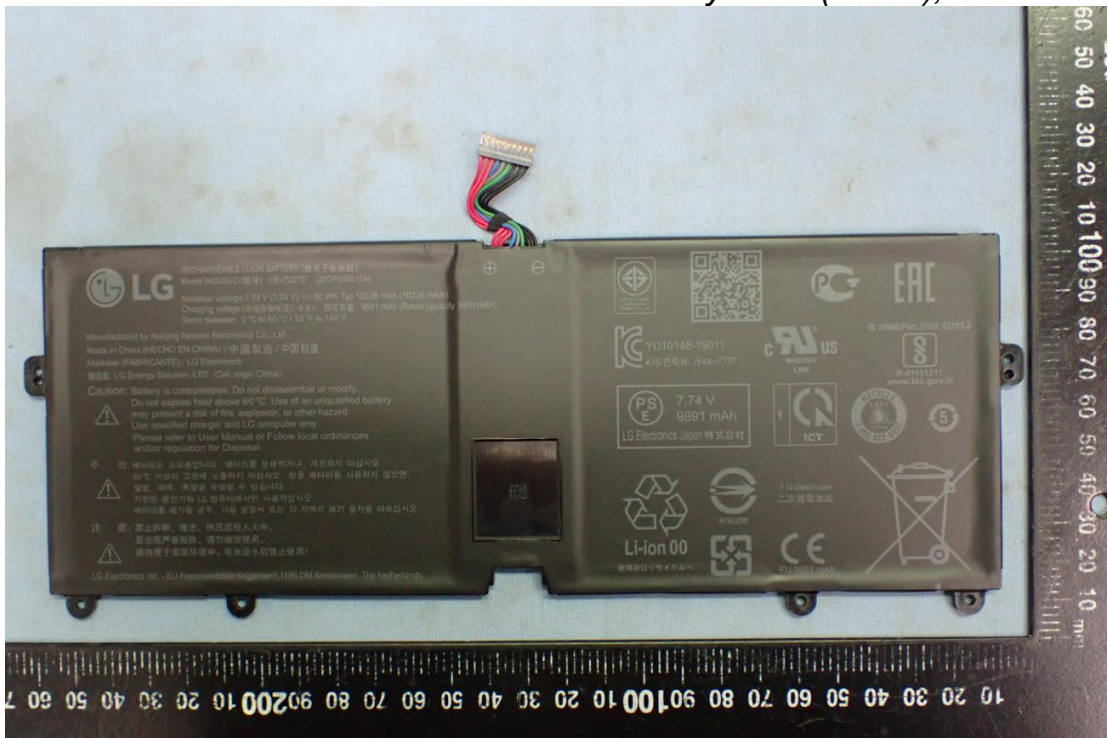

Figure 21  
WLAN SUB Board, Front View

Figure 22  
WLAN SUB Board, Back View

Figure 23  
WLAN Combo Card, Front View

Figure 24  
WLAN Combo Card, Without Shield and Back View

Figure 25  
Battery Pack (90Wh), Front View

Figure 26  
Battery Pack (90Wh), Back View

Figure 27  
Battery Pack (80Wh), Front View

Figure 28  
Battery Pack (80Wh), Back View

Figure 29  
SSD, SK hynix, (2TB), Front View

Figure 30  
SSD, SK hynix, (2TB), Back View