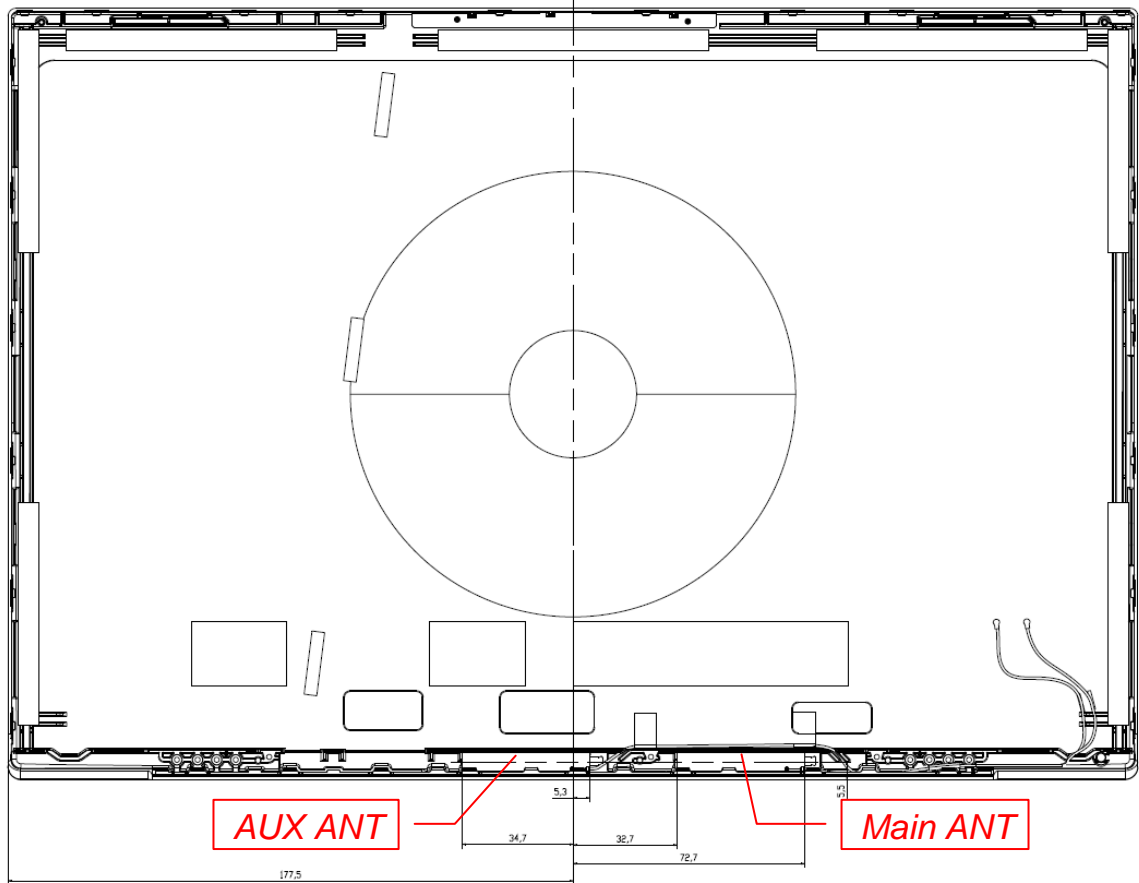

Figure 36  
SSD, Samsung, (256GB), Back View

Figure 37  
(M/N: LP160WQ1) LCD Panel, Front View

Figure 38  
(M/N: LP160WQ1) LCD Panel, Back & Label View

Figure 39  
(M/N: LP160WQ2) LCD Panel, Front View

Figure 40  
(M/N: LP160WQ2) LCD Panel, Back & Label View

Figure 41  
WA-P-LELE-04-009, WLAN Combo Antenna

Figure 42  
WA-P-LELE-04-009, WLAN Combo Antenna Position

Figure 43  
L1LRF008-CS-H, WLAN Combo Antenna

Figure 44  
L1LRF008-CS-H, WLAN Combo Antenna Position

Figure 45  
WA-P-LELE-04-009, WLAN Combo Antenna Position

Figure 46  
L1LRF008-CS-H, WLAN Combo Antenna Position

Figure 47  
100 Megabit Ethernet, LAN Gender View (White), Front View

Figure 48  
100 Megabit Ethernet, LAN Gender View (White), Front View