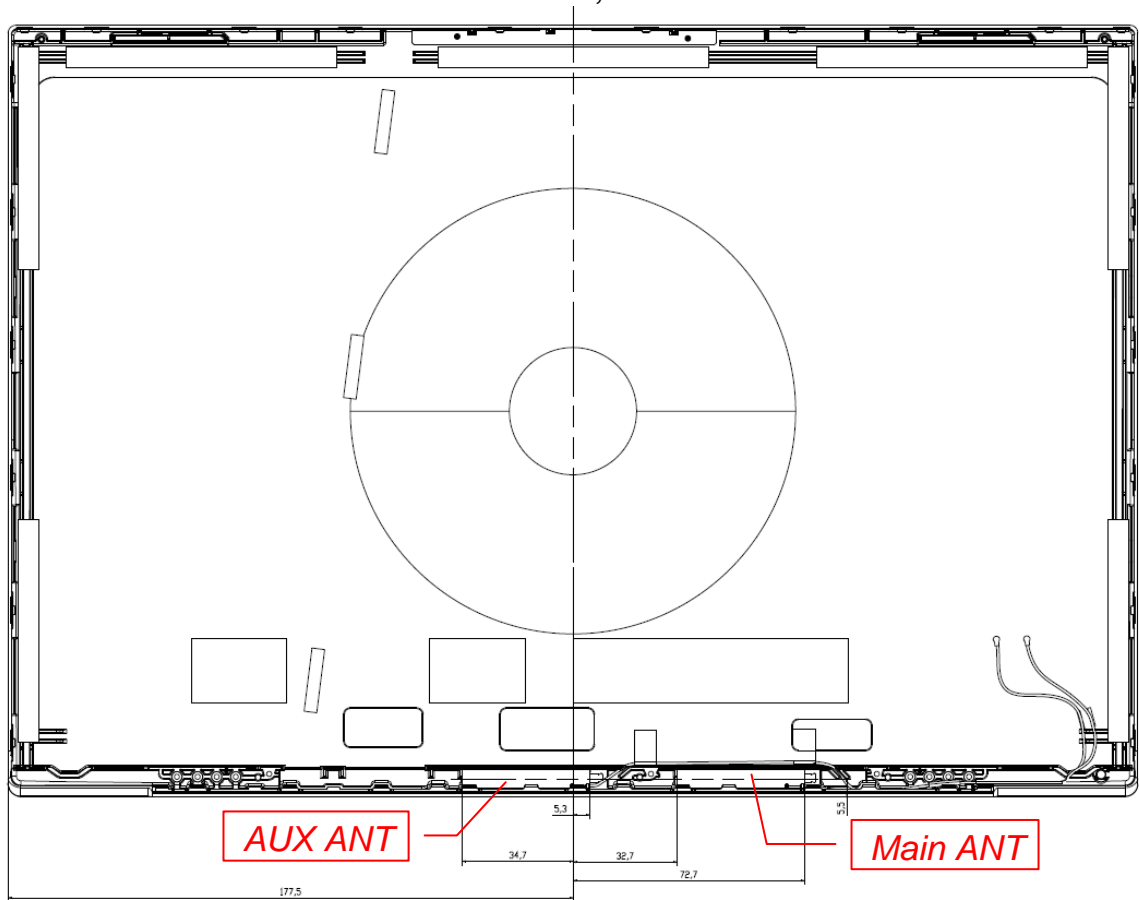

Figure 36  
SSD, Samsung, (256GB), Back View

Figure 37  
(M/N: LP160WQ1) LCD Panel, Front View

Figure 38  
(M/N: LP160WQ1) LCD Panel, Back & Label View

Figure 39  
(M/N: LP160WQ2) LCD Panel, Front View

Figure 40  
(M/N: LP160WQ2) LCD Panel, Back & Label View

Figure 41  
WA-P-LELE-04-009, WLAN Combo Antenna

Figure 42  
WA-P-LELE-04-009, WLAN Combo Antenna Position

Figure 43  
L1LRF008-CS-H, WLAN Combo Antenna

Figure 44  
L1LRF008-CS-H, WLAN Combo Antenna Position

Figure 45  
WA-P-LELE-04-009, WLAN Combo Antenna Position

Figure 46  
L1LRF008-CS-H, WLAN Combo Antenna Position

Figure 47  
100 Megabit Ethernet, LAN Gender View (White), Front View

Figure 48  
100 Megabit Ethernet, LAN Gender View (White), Front View