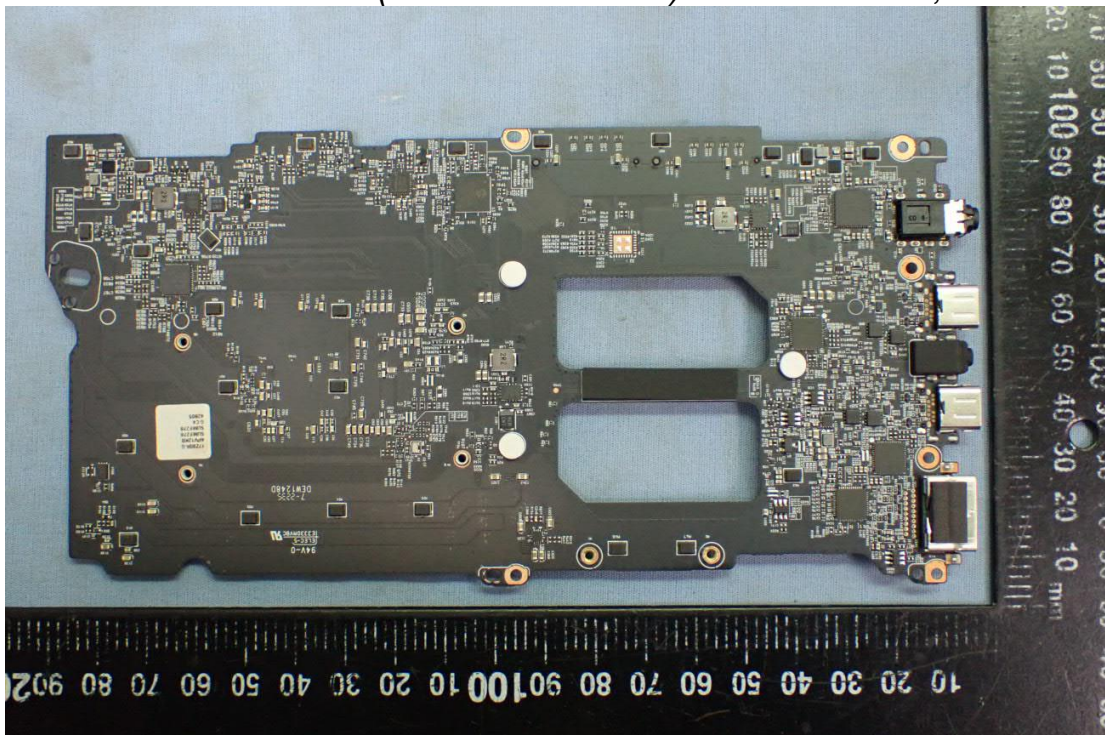

EUT Internal Photos

Figure 13  
General Appearance (White), Internal View

Figure 14  
General Appearance (Black), Internal View

Figure 15  
Internal View (Removed Cover)

Figure 16  
Internal View (Removed Components)

Figure 17  
(ROYAL NVIDIA MAIN B/D) PM Main Board, Front View

Figure 18  
(ROYAL NVIDIA MAIN B/D) PM Main Board, Back View

Figure 19  
(ROYAL MAIN B/D) GM Main Board, Front View

Figure 20  
(ROYAL MAIN B/D) GM Main Board, Back View

Figure 21  
WLAN SUB Board, Front View

Figure 22  
WLAN SUB Board, Back View

Figure 23  
WLAN Combo Card, Front View

Figure 24  
WLAN Combo Card, Without Shield and Back View

Figure 25  
Battery Pack (90Wh), Front View