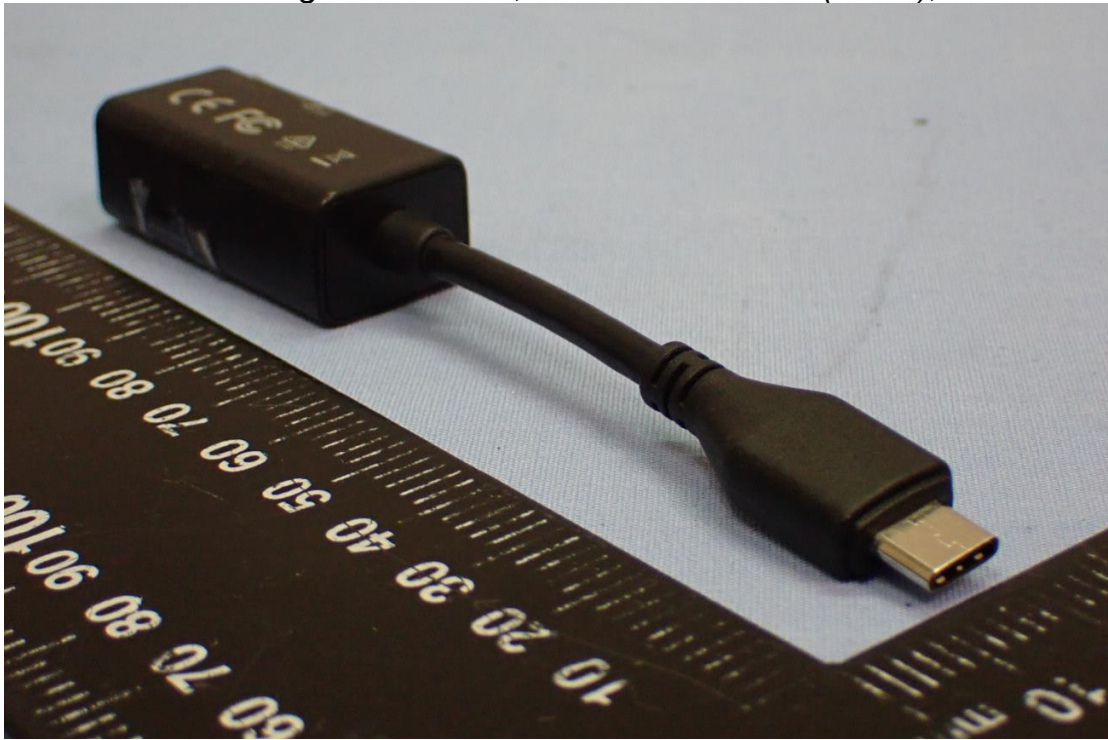

Figure 49  
Megabit Ethernet, LAN Gender (White), Front View

Figure 50  
Megabit Ethernet, LAN Gender (White), Back View

*Figure 51  
Megabit Ethernet, LAN Gender View (Black), Front View*

*Figure 52  
Megabit Ethernet, LAN Gender View (Black), Front View*

Figure 53  
(M/N: LP65WFC20P-NJ W) AC Adapter, Front and Side View

Figure 54  
(M/N: LP65WFC20P-NJ W) AC Adapter, Back and Side View

Figure 55  
(M/N: LP65WFC20P-NJ W) AC Adapter, Label View

Figure 56  
USB C Cable