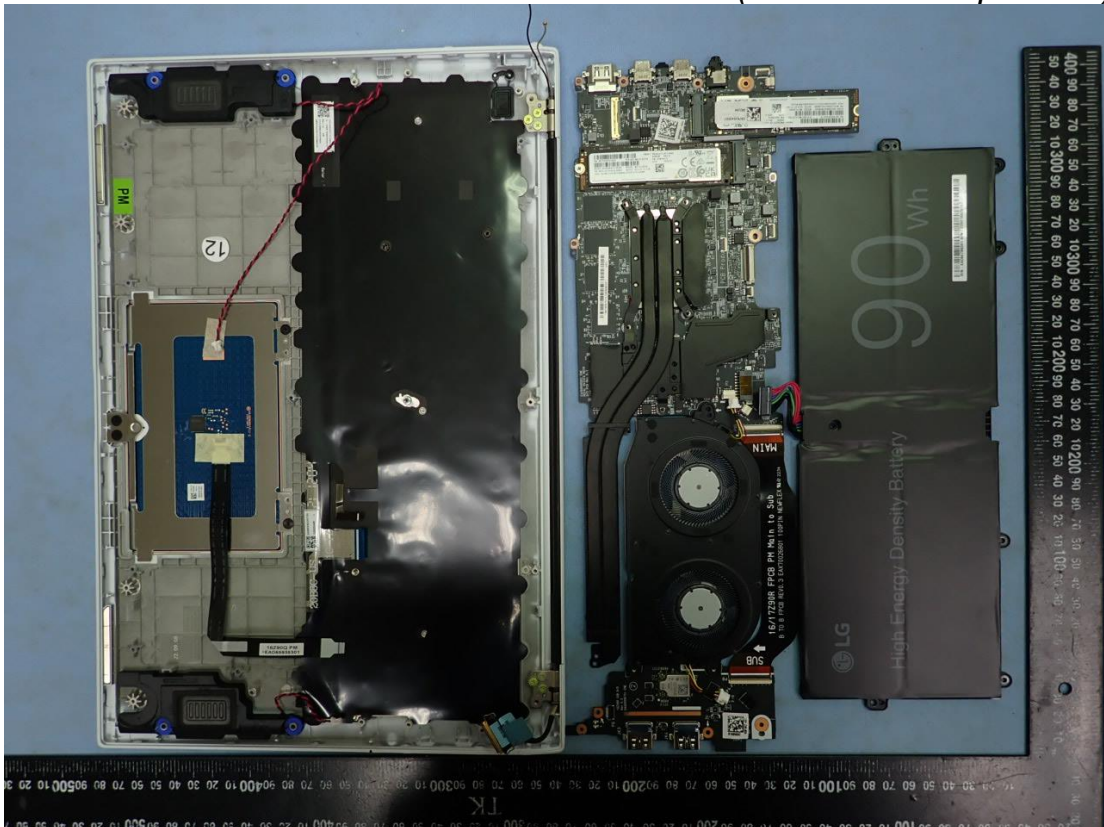

EUT Internal Photos

Figure 13  
General Appearance (White), Internal View

Figure 14  
General Appearance (Black), Internal View

Figure 15  
Internal View (Removed Cover)

Figure 16  
Internal View (Removed Components)

Figure 17  
(ROYAL NVIDIA MAIN B/D) PM Main Board, Front View

Figure 18  
(ROYAL NVIDIA MAIN B/D) PM Main Board, Back View

Figure 19  
(ROYAL MAIN B/D) GM Main Board, Front View

Figure 20  
(ROYAL MAIN B/D) GM Main Board, Back View

Figure 21  
WLAN SUB Board, Front View

Figure 22  
WLAN SUB Board, Back View

Figure 23  
WLAN Combo Card, Front View

Figure 24  
WLAN Combo Card, Without Shield and Back View

Figure 25  
Battery Pack (90Wh), Front View