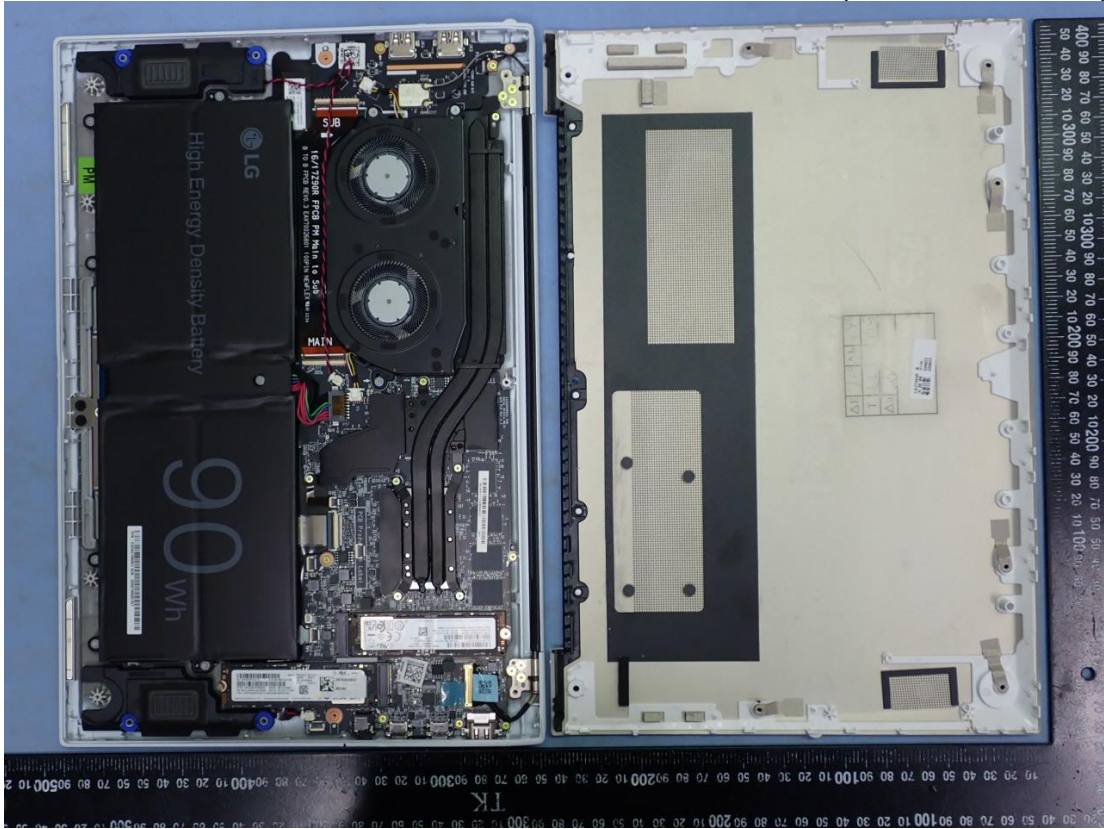

EUT Internal Photos

Figure 13  
General Appearance (White), Internal View

Figure 14  
General Appearance (Black), Internal View

Figure 15  
Internal View (Removed Cover)

Figure 16  
Internal View (Removed Components)

Figure 17  
(ROYAL NVIDIA MAIN B/D) PM Main Board, Front View

Figure 18  
(ROYAL NVIDIA MAIN B/D) PM Main Board, Back View

Figure 19  
(ROYAL MAIN B/D) GM Main Board, Front View

Figure 20  
(ROYAL MAIN B/D) GM Main Board, Back View

Figure 21  
WLAN SUB Board, Front View

Figure 22  
WLAN SUB Board, Back View

Figure 23  
WLAN Combo Card, Front View

Figure 24  
WLAN Combo Card, Without Shield and Back View

Figure 25  
Battery Pack (90Wh), Front View