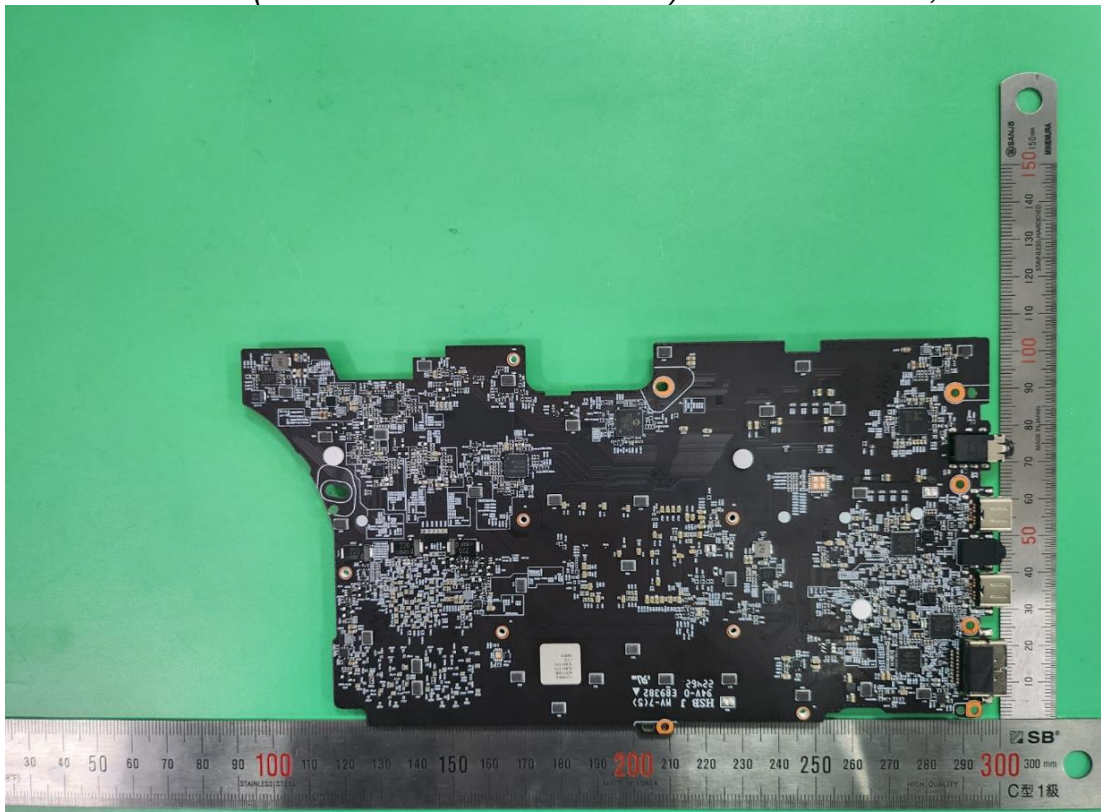

EUT Internal Photos

Figure 13  
General Appearance (White), Internal View

Figure 14  
General Appearance (Black), Internal View

Figure 15  
Internal View (Removed Cover)

Figure 16  
Internal View (Removed Components)

Figure 17  
(ROYAL NVIDIA MAIN B/D) PM Main Board, Front View

Figure 18  
(ROYAL NVIDIA MAIN B/D) PM Main Board, Back View

Figure 19  
(ROYAL MAIN B/D) GM Main Board, Front View

Figure 20  
(ROYAL MAIN B/D) GM Main Board, Back View

Figure 21  
WLAN SUB Board, Front View

Figure 22  
WLAN SUB Board, Back View

Figure 23  
WLAN Combo Card, Front View

Figure 24  
WLAN Combo Card, Without Shield and Back View

Figure 25  
Battery Pack (90Wh), Front View