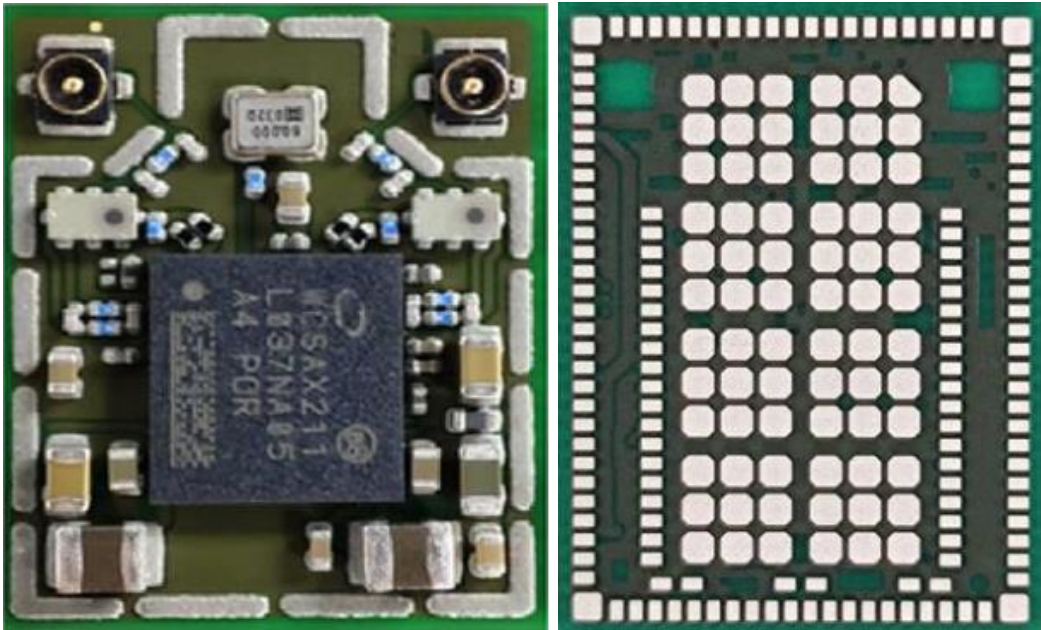

Figure 17
(ROYAL NVIDIA MAIN B/D) PM Main Board, Front View

Figure 18
(ROYAL NVIDIA MAIN B/D) PM Main Board, Back View

Figure 19
(ROYAL MAIN B/D) GM Main Board, Front View

Figure 20
(ROYAL MAIN B/D) GM Main Board, Back View

Figure 21
WLAN SUB Board, Front View

Figure 22
WLAN SUB Board, Back View

Figure 23
WLAN Combo Card, Front View

Figure 24
WLAN Combo Card, Without Shield and Back View

Figure 25
Battery Pack (90Wh), Front View

Figure 26
Battery Pack (90Wh), Back View

Figure 27
Battery Pack (80Wh), Front View

Figure 28
Battery Pack (80Wh), Back View

Figure 29
SSD, SK hynix, (2TB), Front View

Figure 30
SSD, SK hynix, (2TB), Back View