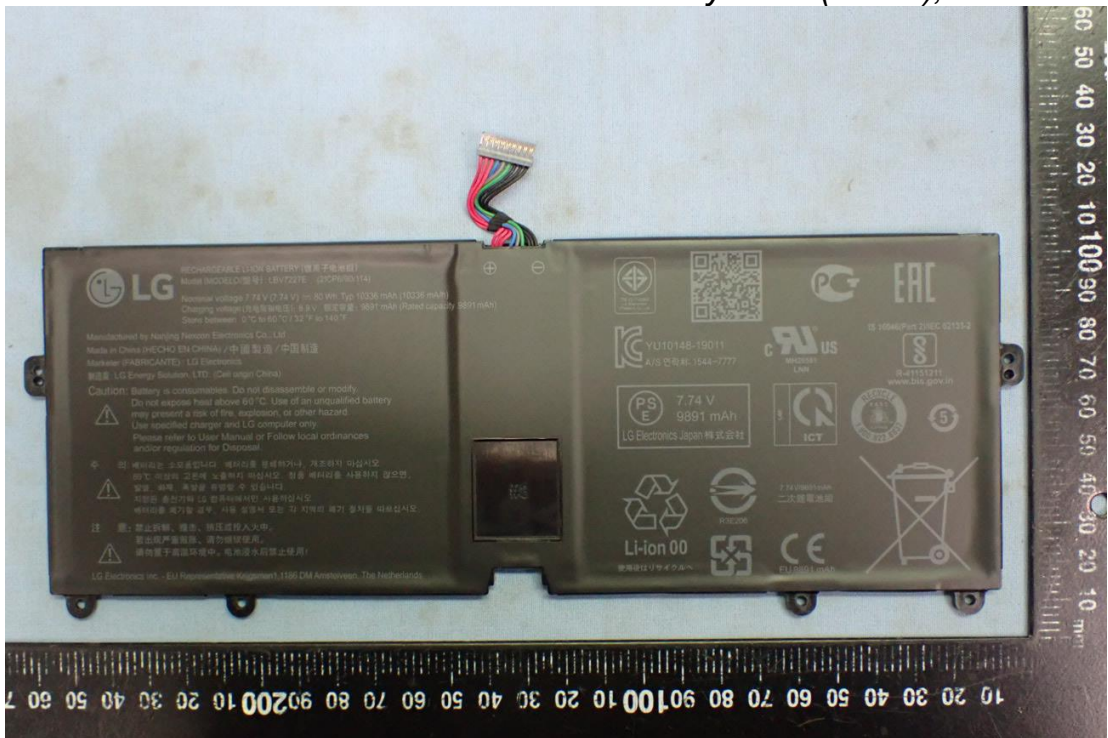

Figure 21
WLAN SUB Board, Front View

Figure 22
WLAN SUB Board, Back View

Figure 23
WLAN Combo Card, Front View

Figure 24
WLAN Combo Card, Without Shield and Back View

Figure 25
Battery Pack (90Wh), Front View

Figure 26
Battery Pack (90Wh), Back View

Figure 27
Battery Pack (80Wh), Front View

Figure 28
Battery Pack (80Wh), Back View

Figure 29
SSD, SK hynix, (2TB), Front View

Figure 30
SSD, SK hynix, (2TB), Back View