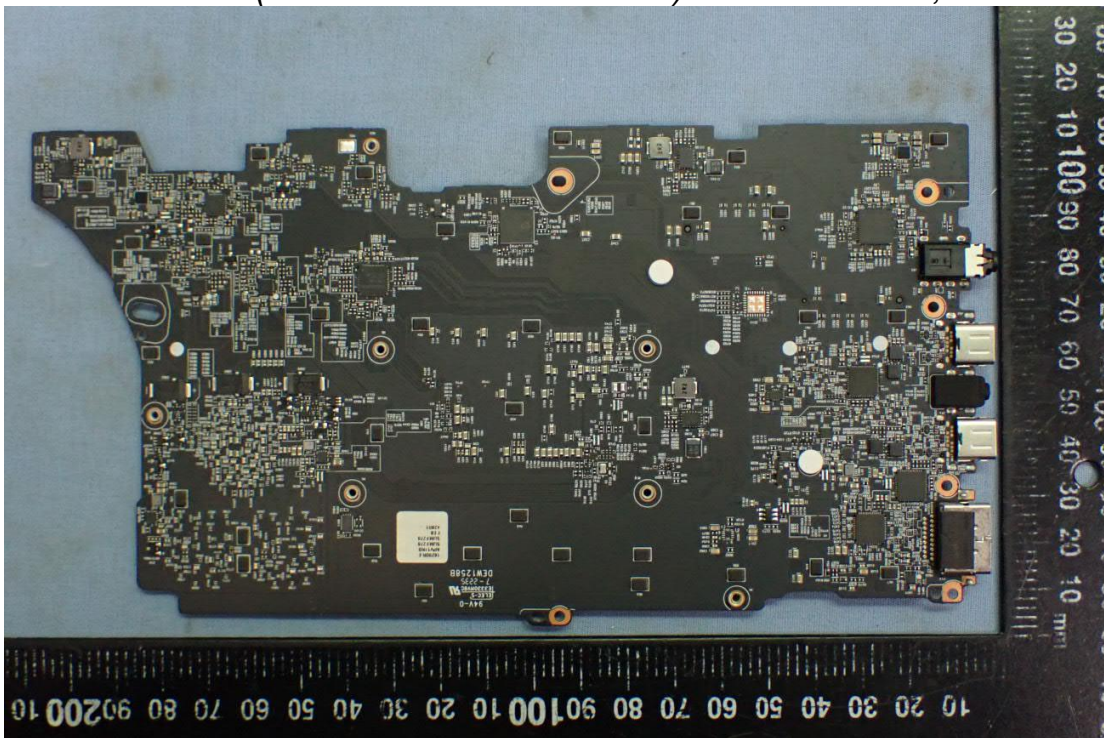

EUT Internal Photos

Figure 13
General Appearance (White), Internal View

Figure 14
General Appearance (Black), Internal View

Figure 15
Internal View (Removed Cover)

Figure 16
Internal View (Removed Components)

Figure 17
(ROYAL NVIDIA MAIN B/D) PM Main Board, Front View

Figure 18
(ROYAL NVIDIA MAIN B/D) PM Main Board, Back View

Figure 19
(ROYAL MAIN B/D) GM Main Board, Front View

Figure 20
(ROYAL MAIN B/D) GM Main Board, Back View

Figure 21
WLAN SUB Board, Front View

Figure 22
WLAN SUB Board, Back View

Figure 23
WLAN Combo Card, Front View

Figure 24
WLAN Combo Card, Without Shield and Back View

Figure 25
Battery Pack (90Wh), Front View