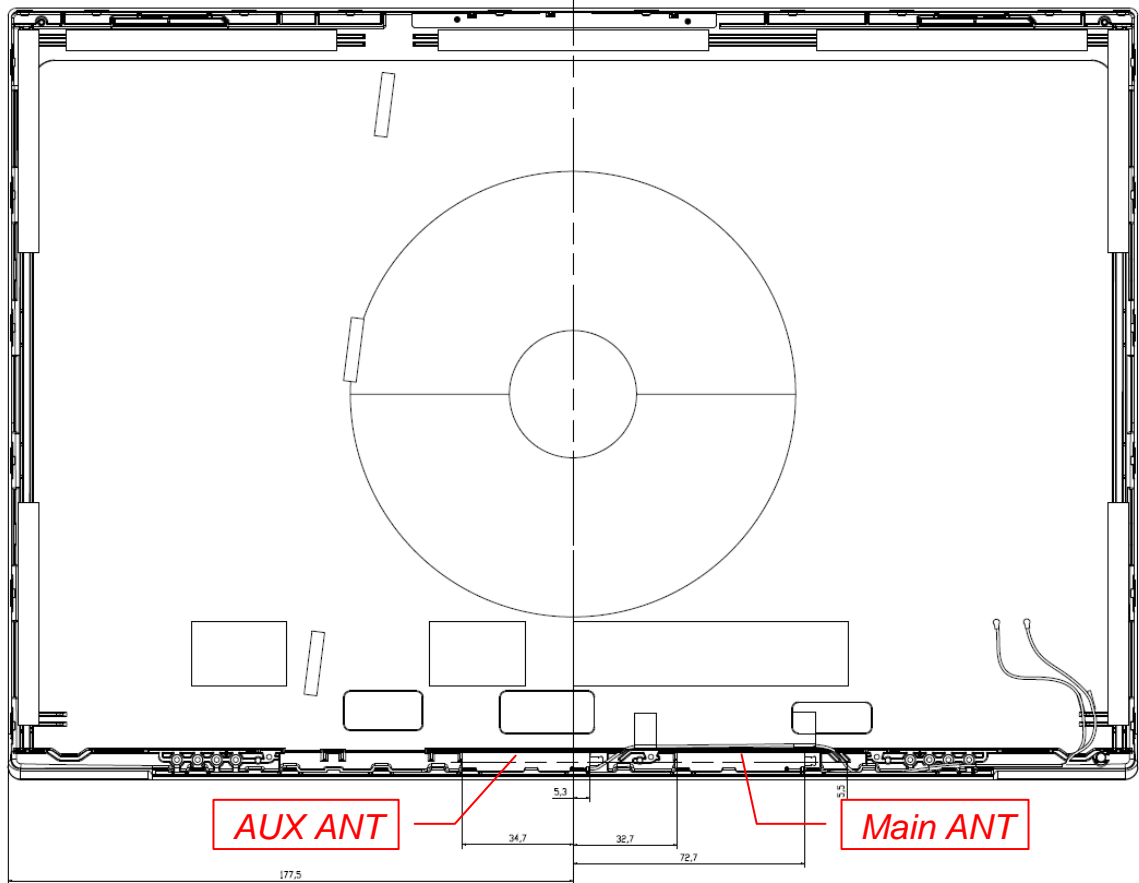

Figure 36
SSD, Samsung, (256GB), Back View

Figure 37
(M/N: LP160WQ1) LCD Panel, Front View

Figure 38
(M/N: LP160WQ1) LCD Panel, Back & Label View

Figure 39
(M/N: LP160WQ2) LCD Panel, Front View

Figure 40
(M/N: LP160WQ2) LCD Panel, Back & Label View

Figure 41
WA-P-LELE-04-009, WLAN Combo Antenna

Figure 42
WA-P-LELE-04-009, WLAN Combo Antenna Position

Figure 43
L1LRF008-CS-H, WLAN Combo Antenna

Figure 44
L1LRF008-CS-H, WLAN Combo Antenna Position

Figure 45
WA-P-LELE-04-009, WLAN Combo Antenna Position

Figure 46
L1LRF008-CS-H, WLAN Combo Antenna Position

Figure 47
100 Megabit Ethernet, LAN Gender View (White), Front View

Figure 48
100 Megabit Ethernet, LAN Gender View (White), Front View

Figure 49
Megabit Ethernet, LAN Gender (White), Front View