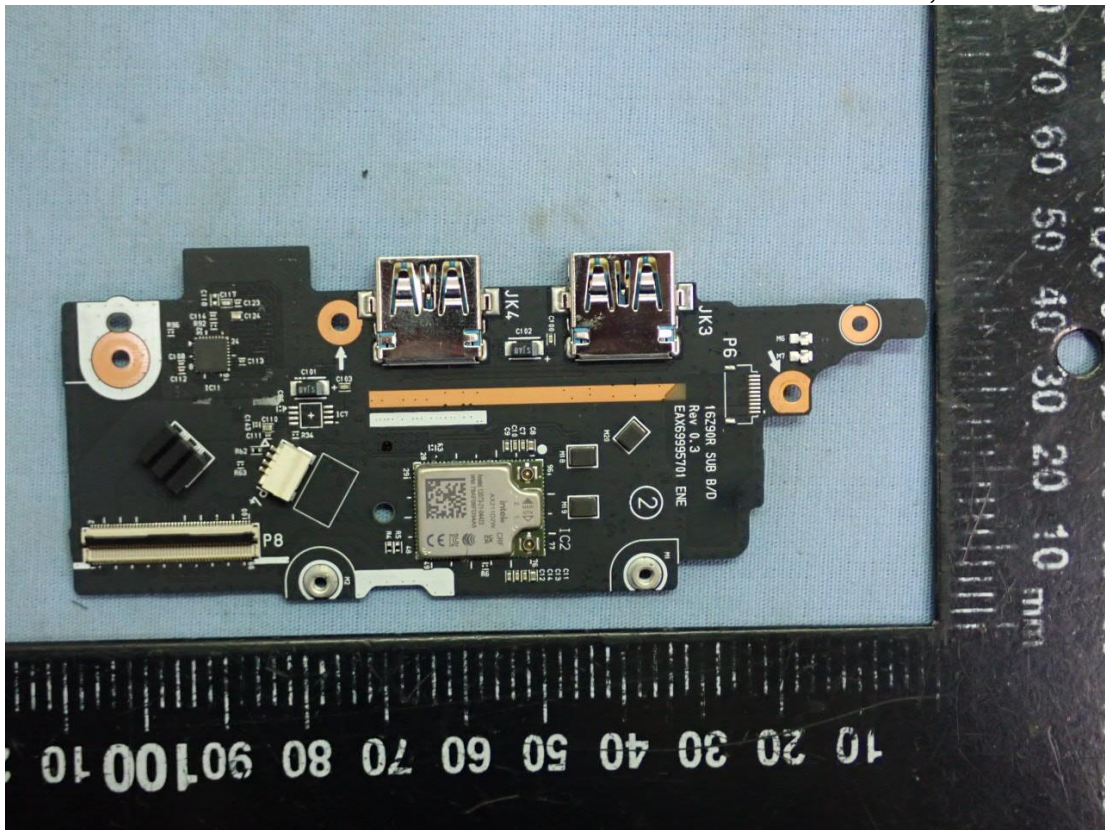

Figure 17
(ROYAL NVIDIA MAIN B/D) PM Main Board, Front View

Figure 18
(ROYAL NVIDIA MAIN B/D) PM Main Board, Back View

Figure 19
(ROYAL MAIN B/D) GM Main Board, Front View

Figure 20
(ROYAL MAIN B/D) GM Main Board, Back View

Figure 21
WLAN SUB Board, Front View

Figure 22
WLAN SUB Board, Back View

Figure 23
WLAN Combo Card, Front View

Figure 24
WLAN Combo Card, Without Shield and Back View

Figure 25
Battery Pack (90Wh), Front View

Figure 26
Battery Pack (90Wh), Back View

Figure 27
Battery Pack (80Wh), Front View

Figure 28
Battery Pack (80Wh), Back View

Figure 29
SSD, SK hynix, (2TB), Front View

Figure 30
SSD, SK hynix, (2TB), Back View