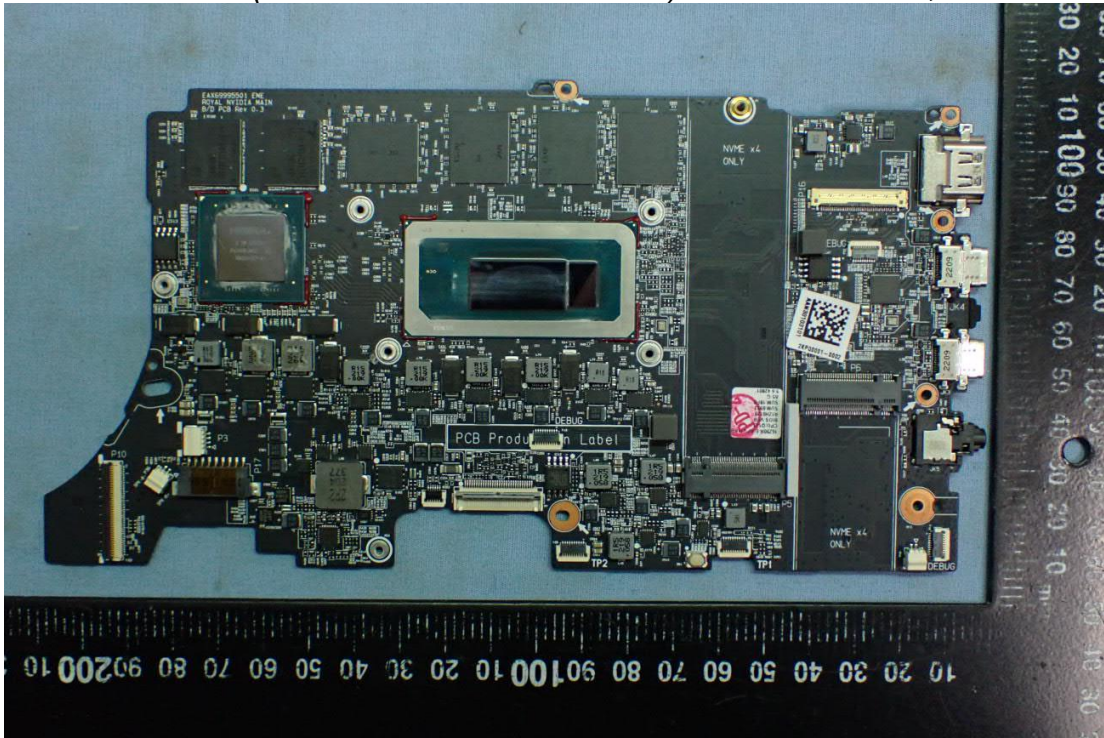

EUT Internal Photos

Figure 13
General Appearance (White), Internal View

Figure 14
General Appearance (Black), Internal View

Figure 15
Internal View (Removed Cover)

Figure 16
Internal View (Removed Components)

Figure 17
(ROYAL NVIDIA MAIN B/D) PM Main Board, Front View

Figure 18
(ROYAL NVIDIA MAIN B/D) PM Main Board, Back View

Figure 19
(ROYAL MAIN B/D) GM Main Board, Front View

Figure 20
(ROYAL MAIN B/D) GM Main Board, Back View

Figure 21
WLAN SUB Board, Front View

Figure 22
WLAN SUB Board, Back View

Figure 23
WLAN Combo Card, Front View

Figure 24
WLAN Combo Card, Without Shield and Back View

Figure 25
Battery Pack (90Wh), Front View