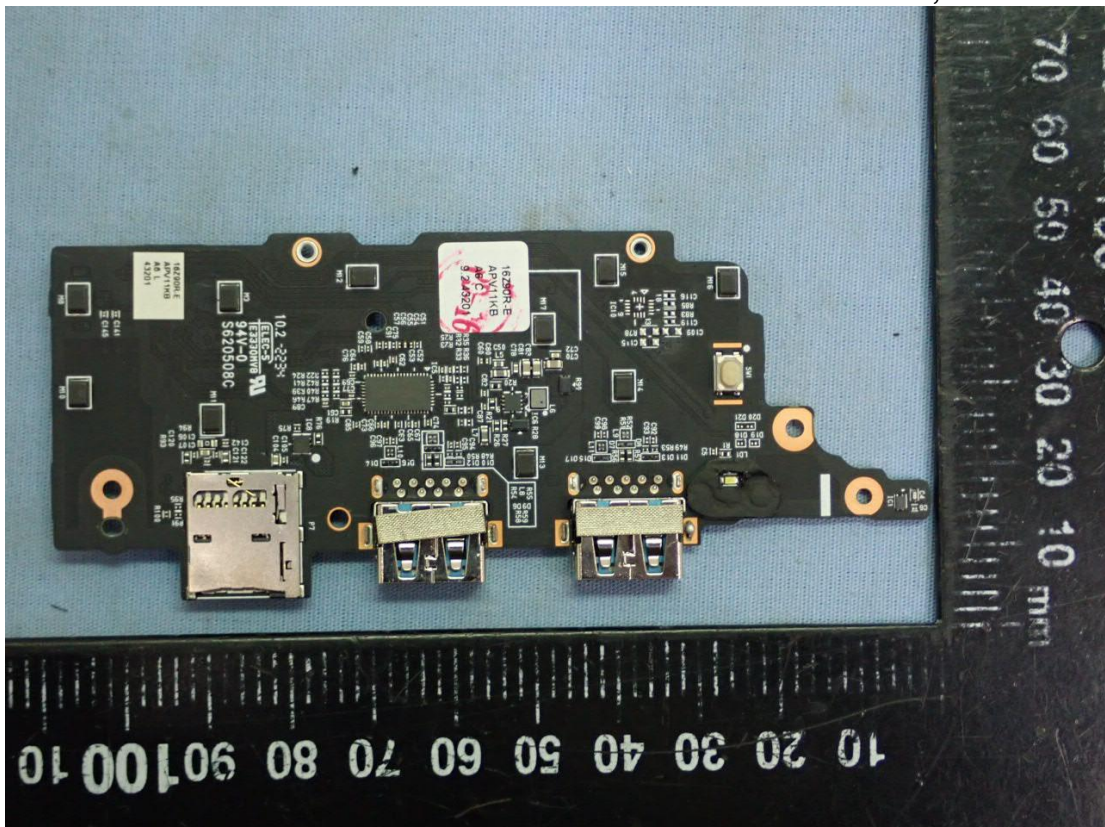

Figure 17
(ROYAL NVIDIA MAIN B/D) PM Main Board, Front View

Figure 18
(ROYAL NVIDIA MAIN B/D) PM Main Board, Back View

Figure 19
(ROYAL MAIN B/D) GM Main Board, Front View

Figure 20
(ROYAL MAIN B/D) GM Main Board, Back View

Figure 21
WLAN SUB Board, Front View

Figure 22
WLAN SUB Board, Back View

Figure 23
WLAN Combo Card, Front View

Figure 24
WLAN Combo Card, Without Shield and Back View

Figure 25
Battery Pack (90Wh), Front View

Figure 26
Battery Pack (90Wh), Back View

Figure 27
Battery Pack (80Wh), Front View

Figure 28
Battery Pack (80Wh), Back View

Figure 29
SSD, SK hynix, (2TB), Front View

Figure 30
SSD, SK hynix, (2TB), Back View