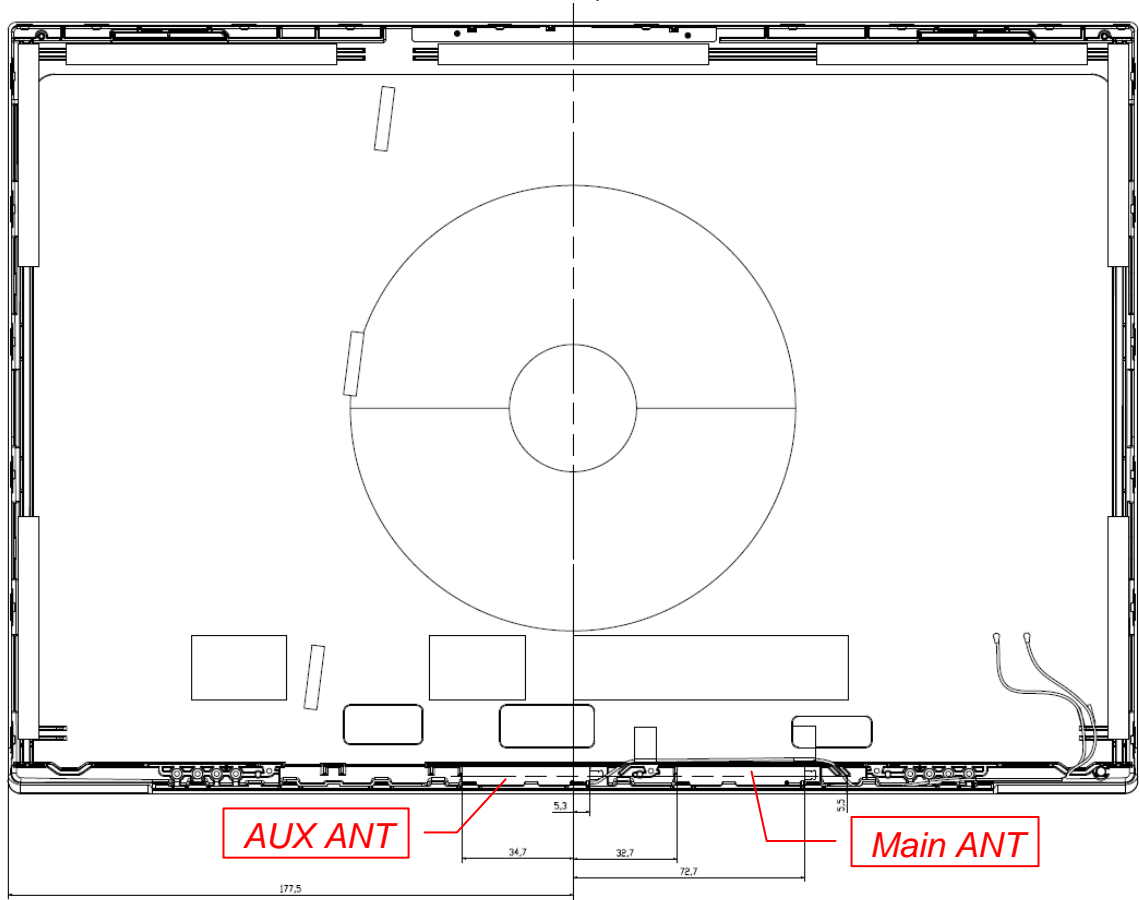

Figure 36
SSD, Samsung, (256GB), Back View

Figure 37
(M/N: LP160WQ1) LCD Panel, Front View

Figure 38
(M/N: LP160WQ1) LCD Panel, Back & Label View

Figure 39
(M/N: LP160WQ2) LCD Panel, Front View

Figure 40
(M/N: LP160WQ2) LCD Panel, Back & Label View

Figure 41
WA-P-LELE-04-009, WLAN Combo Antenna

Figure 42
WA-P-LELE-04-009, WLAN Combo Antenna Position

Figure 43
L1LRF008-CS-H, WLAN Combo Antenna

Figure 44
L1LRF008-CS-H, WLAN Combo Antenna Position

Figure 45
WA-P-LELE-04-009, WLAN Combo Antenna Position

Figure 46
L1LRF008-CS-H, WLAN Combo Antenna Position

Figure 47
100 Megabit Ethernet, LAN Gender View (White), Front View

Figure 48
100 Megabit Ethernet, LAN Gender View (White), Front View

Figure 49
Megabit Ethernet, LAN Gender (White), Front View