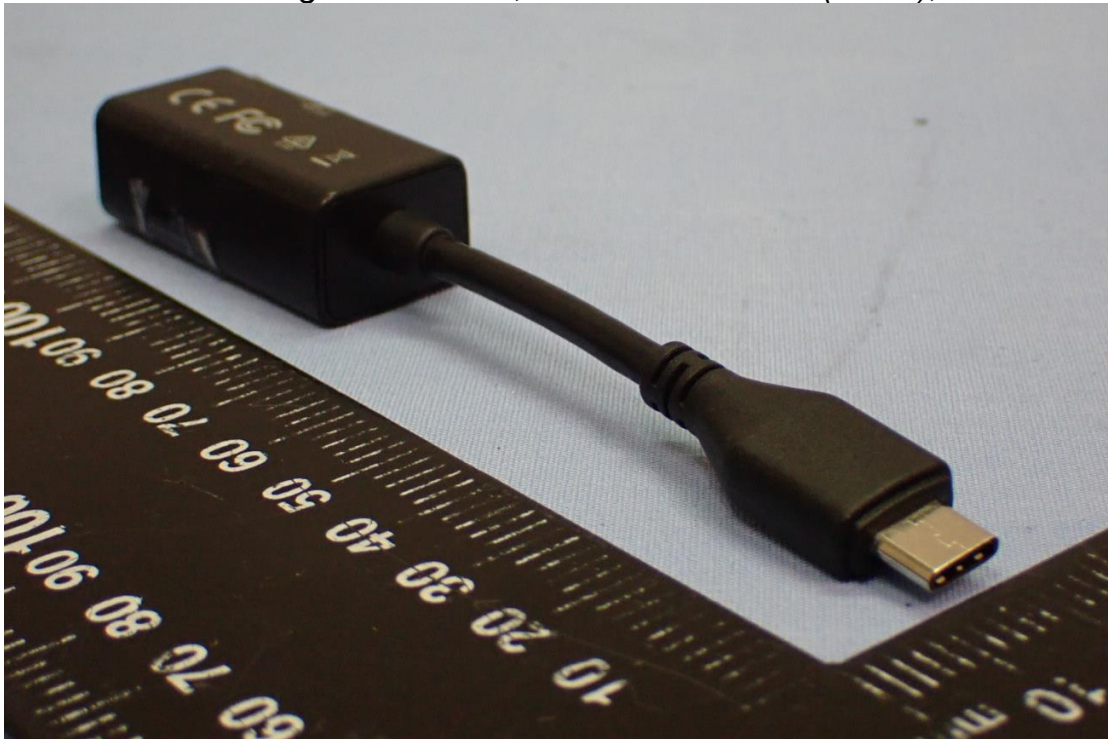

Figure 46
L1LRF008-CS-H, WLAN Combo Antenna Position

Figure 47
100 Megabit Ethernet, LAN Gender View (White), Front View

Figure 48
100 Megabit Ethernet, LAN Gender View (White), Front View

Figure 49
Megabit Ethernet, LAN Gender (White), Front View

Figure 50
Megabit Ethernet, LAN Gender (White), Back View

*Figure 51
Megabit Ethernet, LAN Gender View (Black), Front View*

*Figure 52
Megabit Ethernet, LAN Gender View (Black), Front View*

Figure 53
(M/N: LP65WFC20P-NJ W) AC Adapter, Front and Side View