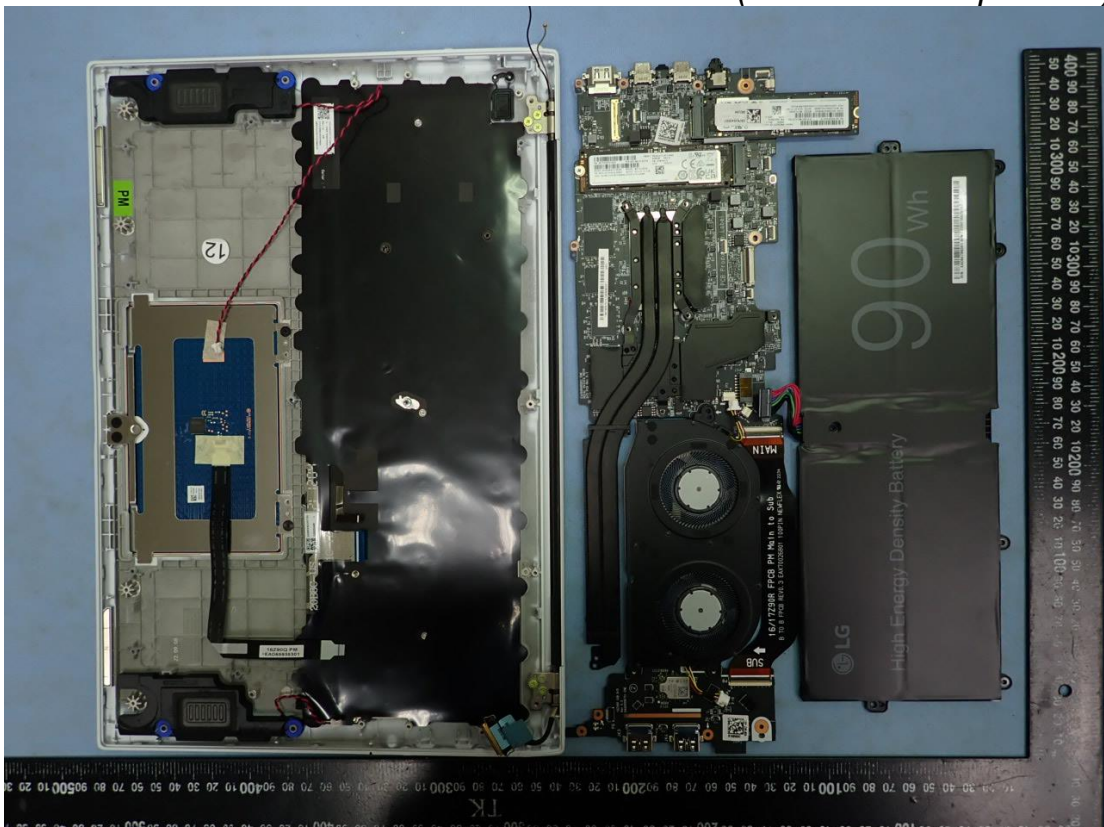

EUT Internal Photos

Figure 13
General Appearance (White), Internal View

Figure 14
General Appearance (Black), Internal View

Figure 15
Internal View (Removed Cover)

Figure 16
Internal View (Removed Components)

Figure 17
(ROYAL NVIDIA MAIN B/D) PM Main Board, Front View

Figure 18
(ROYAL NVIDIA MAIN B/D) PM Main Board, Back View

Figure 19
(ROYAL MAIN B/D) GM Main Board, Front View

Figure 20
(ROYAL MAIN B/D) GM Main Board, Back View

Figure 21
WLAN SUB Board, Front View

Figure 22
WLAN SUB Board, Back View

Figure 23
WLAN Combo Card, Front View

Figure 24
WLAN Combo Card, Without Shield and Back View

Figure 25
Battery Pack (90Wh), Front View