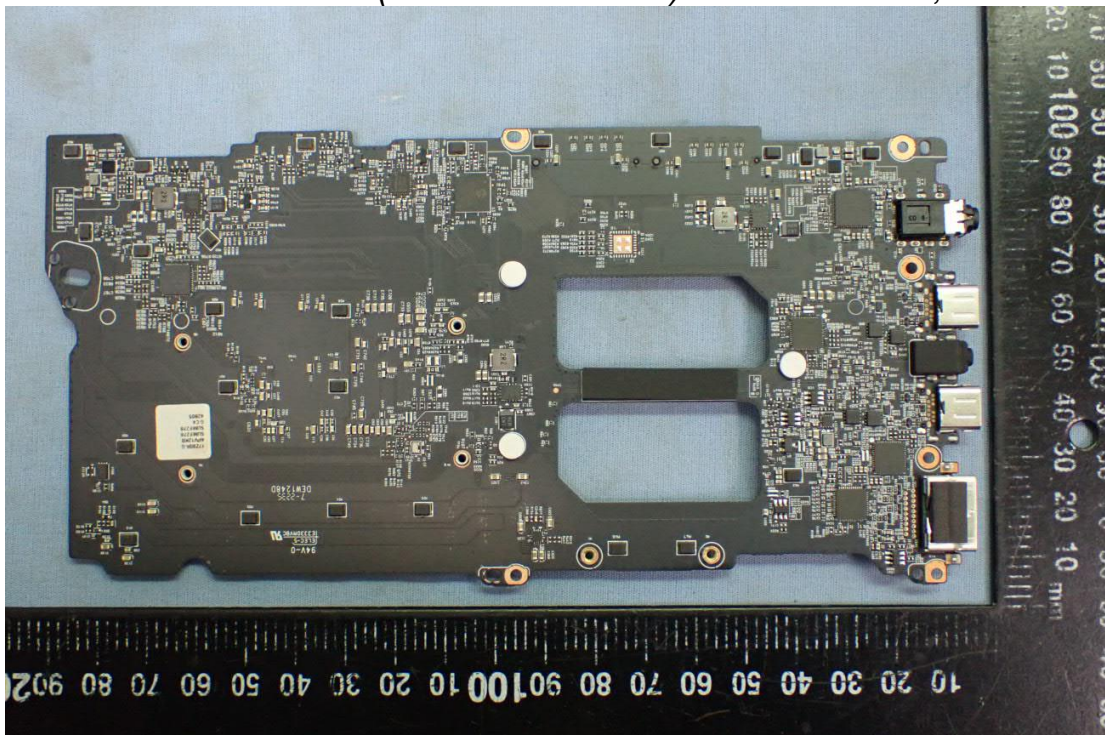

EUT Internal Photos

Figure 13
General Appearance (White), Internal View

Figure 14
General Appearance (Black), Internal View

Figure 15
Internal View (Removed Cover)

Figure 16
Internal View (Removed Components)

Figure 17
(ROYAL NVIDIA MAIN B/D) PM Main Board, Front View

Figure 18
(ROYAL NVIDIA MAIN B/D) PM Main Board, Back View

Figure 19
(ROYAL MAIN B/D) GM Main Board, Front View

Figure 20
(ROYAL MAIN B/D) GM Main Board, Back View

Figure 21
WLAN SUB Board, Front View

Figure 22
WLAN SUB Board, Back View

Figure 23
WLAN Combo Card, Front View

Figure 24
WLAN Combo Card, Without Shield and Back View

Figure 25
Battery Pack (90Wh), Front View