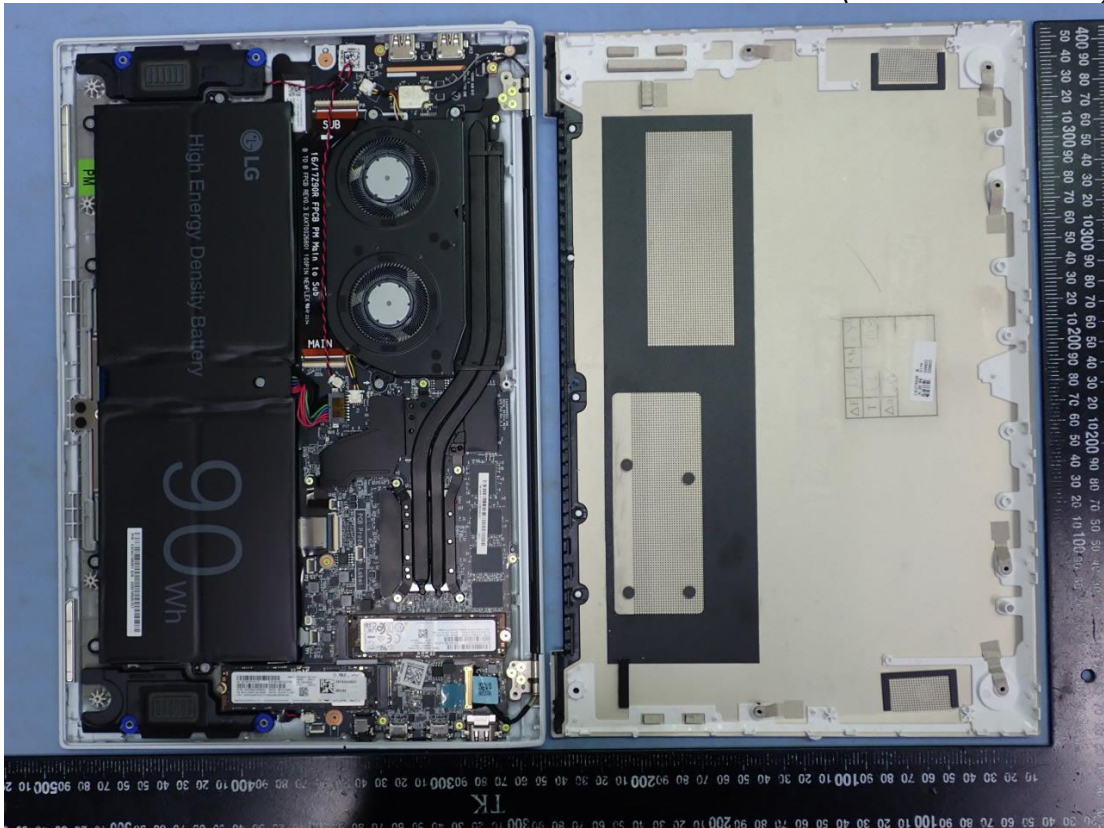

EUT Internal Photos

Figure 13
General Appearance (White), Internal View

Figure 14
General Appearance (Black), Internal View

Figure 15
Internal View (Removed Cover)

Figure 16
Internal View (Removed Components)

Figure 17
(ROYAL NVIDIA MAIN B/D) PM Main Board, Front View

Figure 18
(ROYAL NVIDIA MAIN B/D) PM Main Board, Back View

Figure 19
(ROYAL MAIN B/D) GM Main Board, Front View

Figure 20
(ROYAL MAIN B/D) GM Main Board, Back View

Figure 21
WLAN SUB Board, Front View

Figure 22
WLAN SUB Board, Back View

Figure 23
WLAN Combo Card, Front View

Figure 24
WLAN Combo Card, Without Shield and Back View

Figure 25
Battery Pack (90Wh), Front View