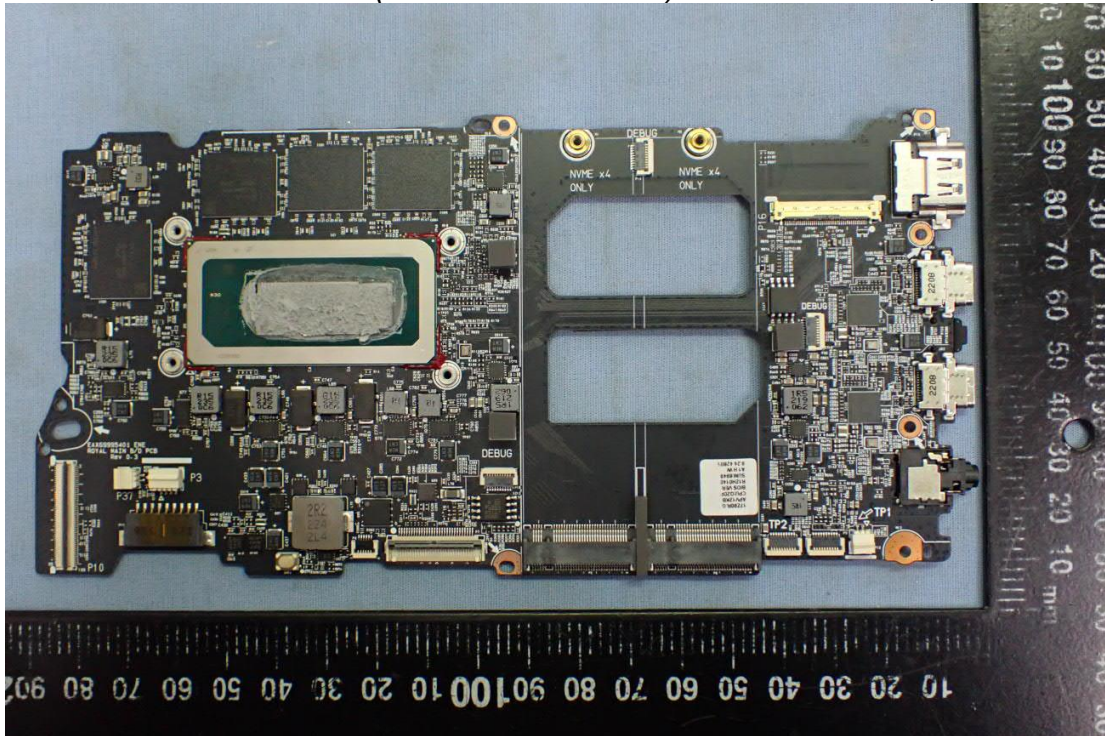

EUT Internal Photos

Figure 13
General Appearance (White), Internal View

Figure 14
General Appearance (Black), Internal View

Figure 15
Internal View (Removed Cover)

Figure 16
Internal View (Removed Components)

Figure 17
(ROYAL NVIDIA MAIN B/D) PM Main Board, Front View

Figure 18
(ROYAL NVIDIA MAIN B/D) PM Main Board, Back View

Figure 19
(ROYAL MAIN B/D) GM Main Board, Front View

Figure 20
(ROYAL MAIN B/D) GM Main Board, Back View

Figure 21
WLAN SUB Board, Front View

Figure 22
WLAN SUB Board, Back View

Figure 23
WLAN Combo Card, Front View

Figure 24
WLAN Combo Card, Without Shield and Back View

Figure 25
Battery Pack (90Wh), Front View