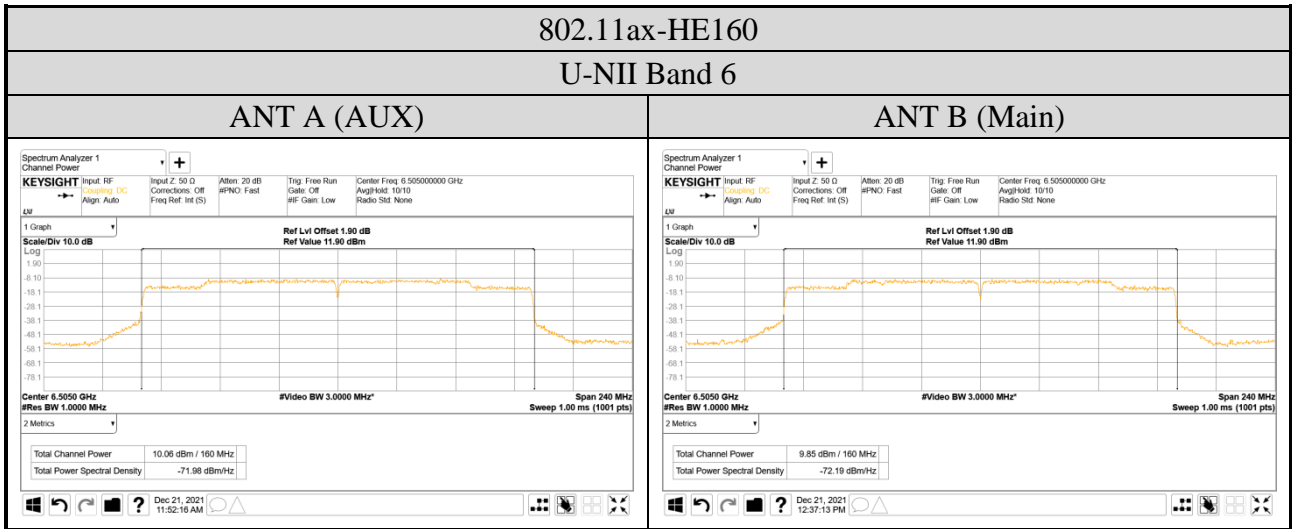

A.4.2 Measurement Plots

Audix Technology Corp.
 No. 491, Zhongfu Rd., Linkou Dist.,
 New Taipei City 244, Taiwan

Tel: +886 2 26099301
Fax: +886 2 26099303

Audix Technology Corp.
 No. 491, Zhongfu Rd., Linkou Dist.,
 New Taipei City 244, Taiwan