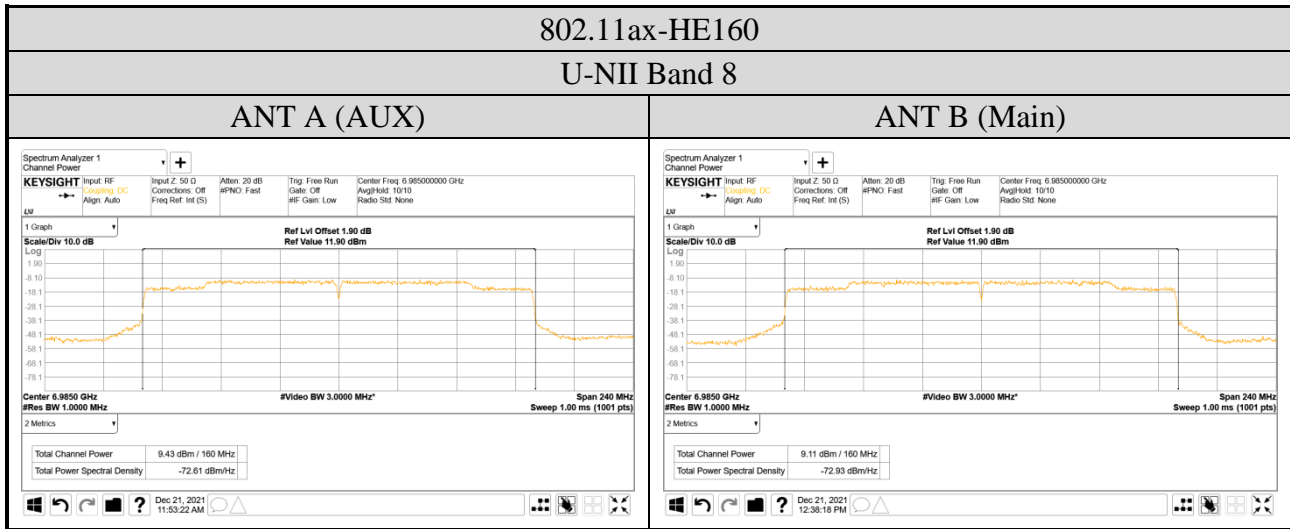

A.4.2 Measurement Plots

Audix Technology Corp.
 No. 491, Zhongfu Rd., Linkou Dist.,
 New Taipei City 244, Taiwan

Tel: +886 2 26099301
Fax: +886 2 26099303

Audix Technology Corp.
 No. 491, Zhongfu Rd., Linkou Dist.,
 New Taipei City 244, Taiwan