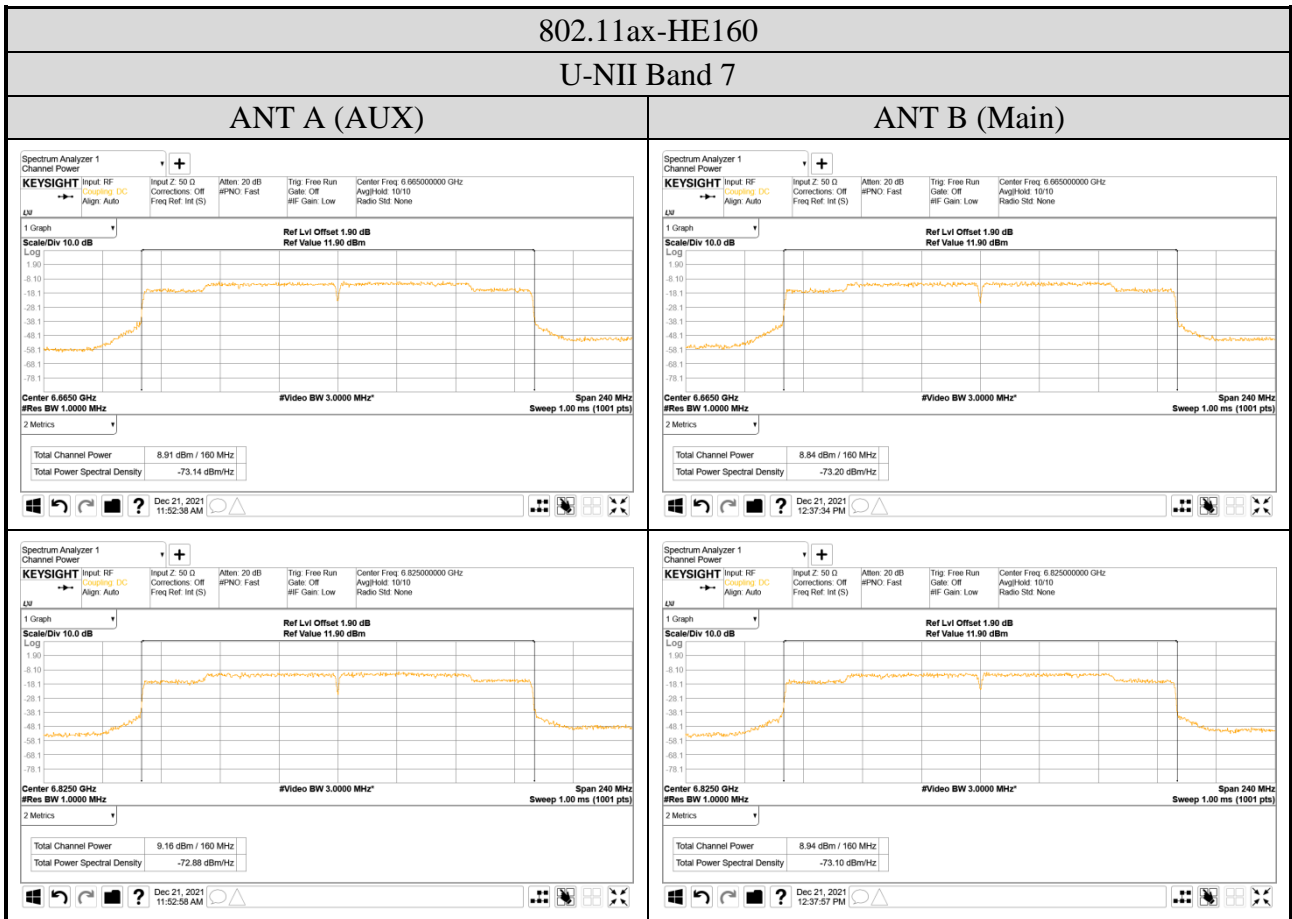

A.4.2 Measurement Plots

Audix Technology Corp.
 No. 491, Zhongfu Rd., Linkou Dist.,
 New Taipei City 244, Taiwan

Tel: +886 2 26099301
Fax: +886 2 26099303

Audix Technology Corp.
 No. 491, Zhongfu Rd., Linkou Dist.,
 New Taipei City 244, Taiwan