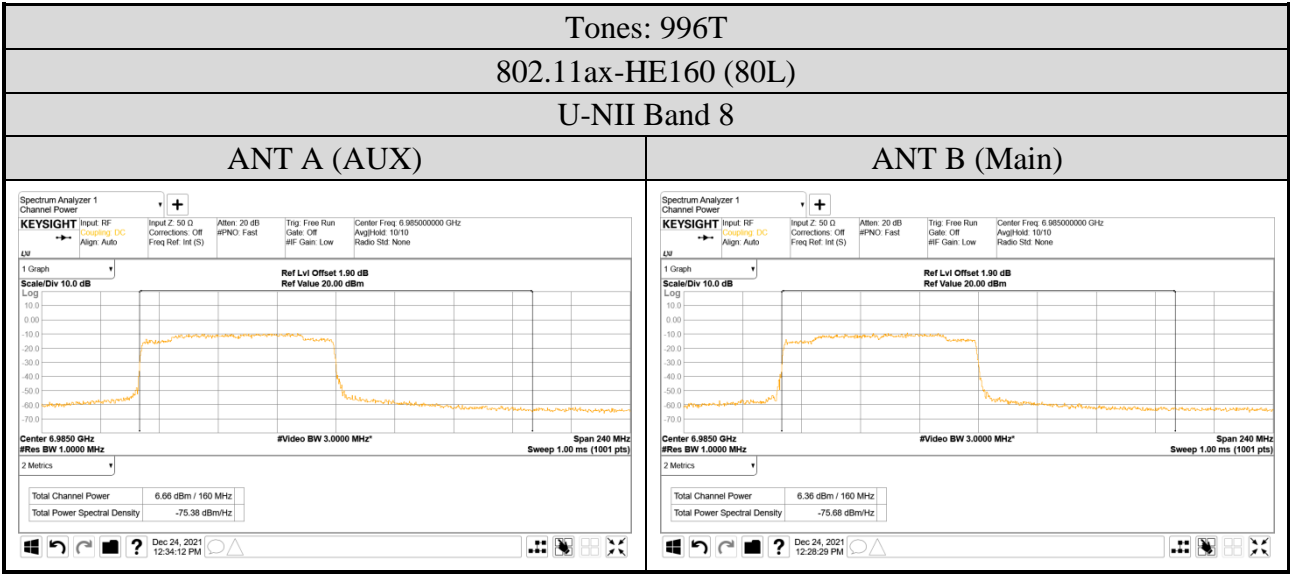

A.4.2 Measurement Plots

Audix Technology Corp.
 No. 491, Zhongfu Rd., Linkou Dist.,
 New Taipei City 244, Taiwan

Tel: +886 2 26099301
Fax: +886 2 26099303

Audix Technology Corp.
 No. 491, Zhongfu Rd., Linkou Dist.,
 New Taipei City 244, Taiwan