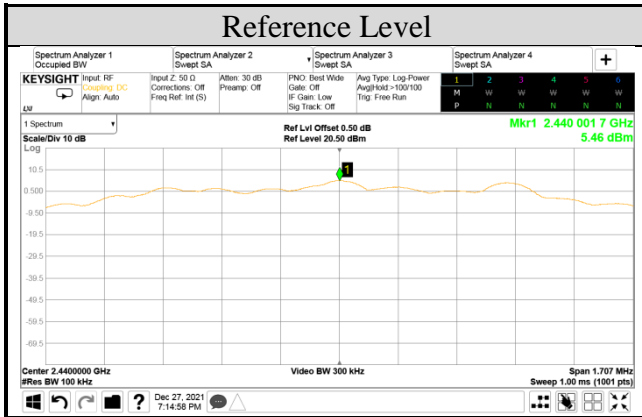

Audix Technology Corp.
No. 491, Zhongfu Rd., Linkou Dist.,
New Taipei City 244, Taiwan

Tel: +886 2 26099301
Fax: +886 2 26099303

Test Date	2021/12/27	Temp./Hum.	14°C/70%
Cable Loss	0.50dB	Test Voltage	AC 120V, 60Hz (via AC Adapter)
Mode	BLE	Tested By	Kuper Hsu
Frequency	TX 2440MHz		
Simultaneous Factor10 log(n) (Note: "n" is antenna number)			0