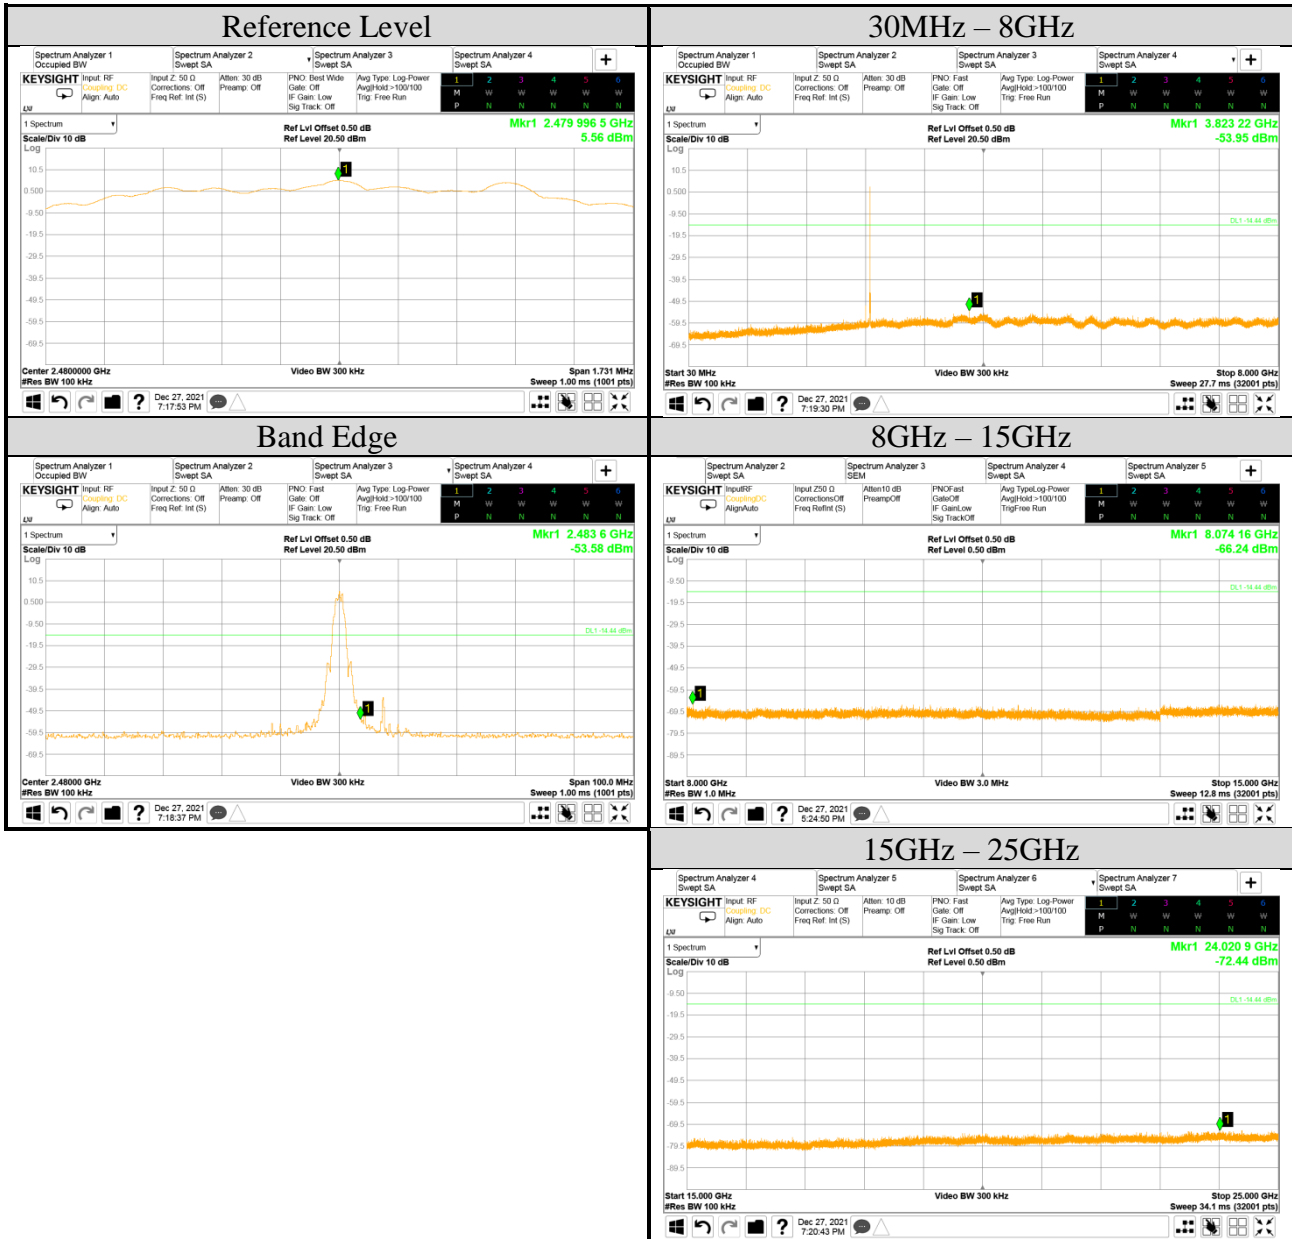

Audix Technology Corp.
No. 491, Zhongfu Rd., Linkou Dist.,
New Taipei City 244, Taiwan

Tel: +886 2 26099301
Fax: +886 2 26099303

Test Date	2021/12/27	Temp./Hum.	14°C/70%
Cable Loss	0.50dB	Test Voltage	AC 120V, 60Hz (via AC Adapter)
Mode	BLE	Tested By	Kuper Hsu
Frequency	TX 2480MHz		
Simultaneous Factor 10 log(n) (Note: "n" is antenna number)			0