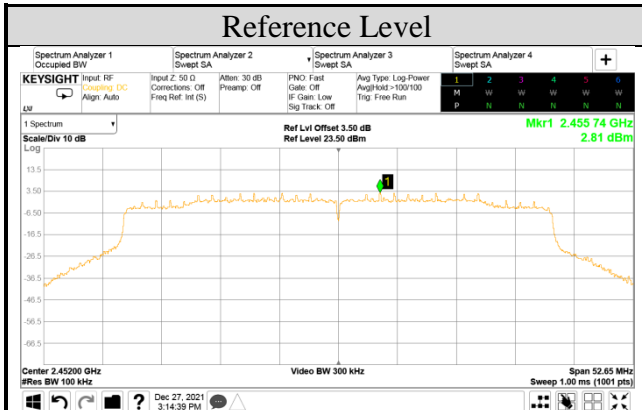

Audix Technology Corp.
No. 491, Zhongfu Rd., Linkou Dist.,
New Taipei City 244, Taiwan

Tel: +886 2 26099301
Fax: +886 2 26099303

Test Date	2021/12/27	Temp./Hum.	14°C/70%
Cable Loss	0.50dB	Test Voltage	AC 120V, 60Hz (via AC Adapter)
Mode	802.11ax-HE40	Tested By	Kuper Hsu
Frequency	TX 2452MHz		
Simultaneous Factor10 log(n) (Note: “n” is antenna number)			3