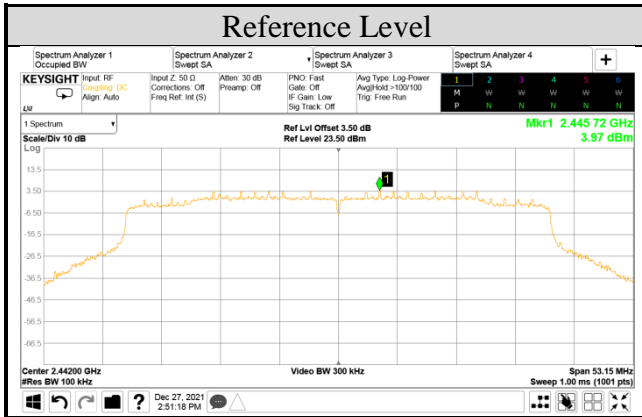

Audix Technology Corp.
No. 491, Zhongfu Rd., Linkou Dist.,
New Taipei City 244, Taiwan

Tel: +886 2 26099301
Fax: +886 2 26099303

Test Date	2021/12/27	Temp./Hum.	14°C/70%
Cable Loss	0.50dB	Test Voltage	AC 120V, 60Hz (via AC Adapter)
Mode	802.11ax-HE40	Tested By	Kuper Hsu
Frequency	TX 2442MHz		
Simultaneous Factor10 log(n) (Note: "n" is antenna number)			3