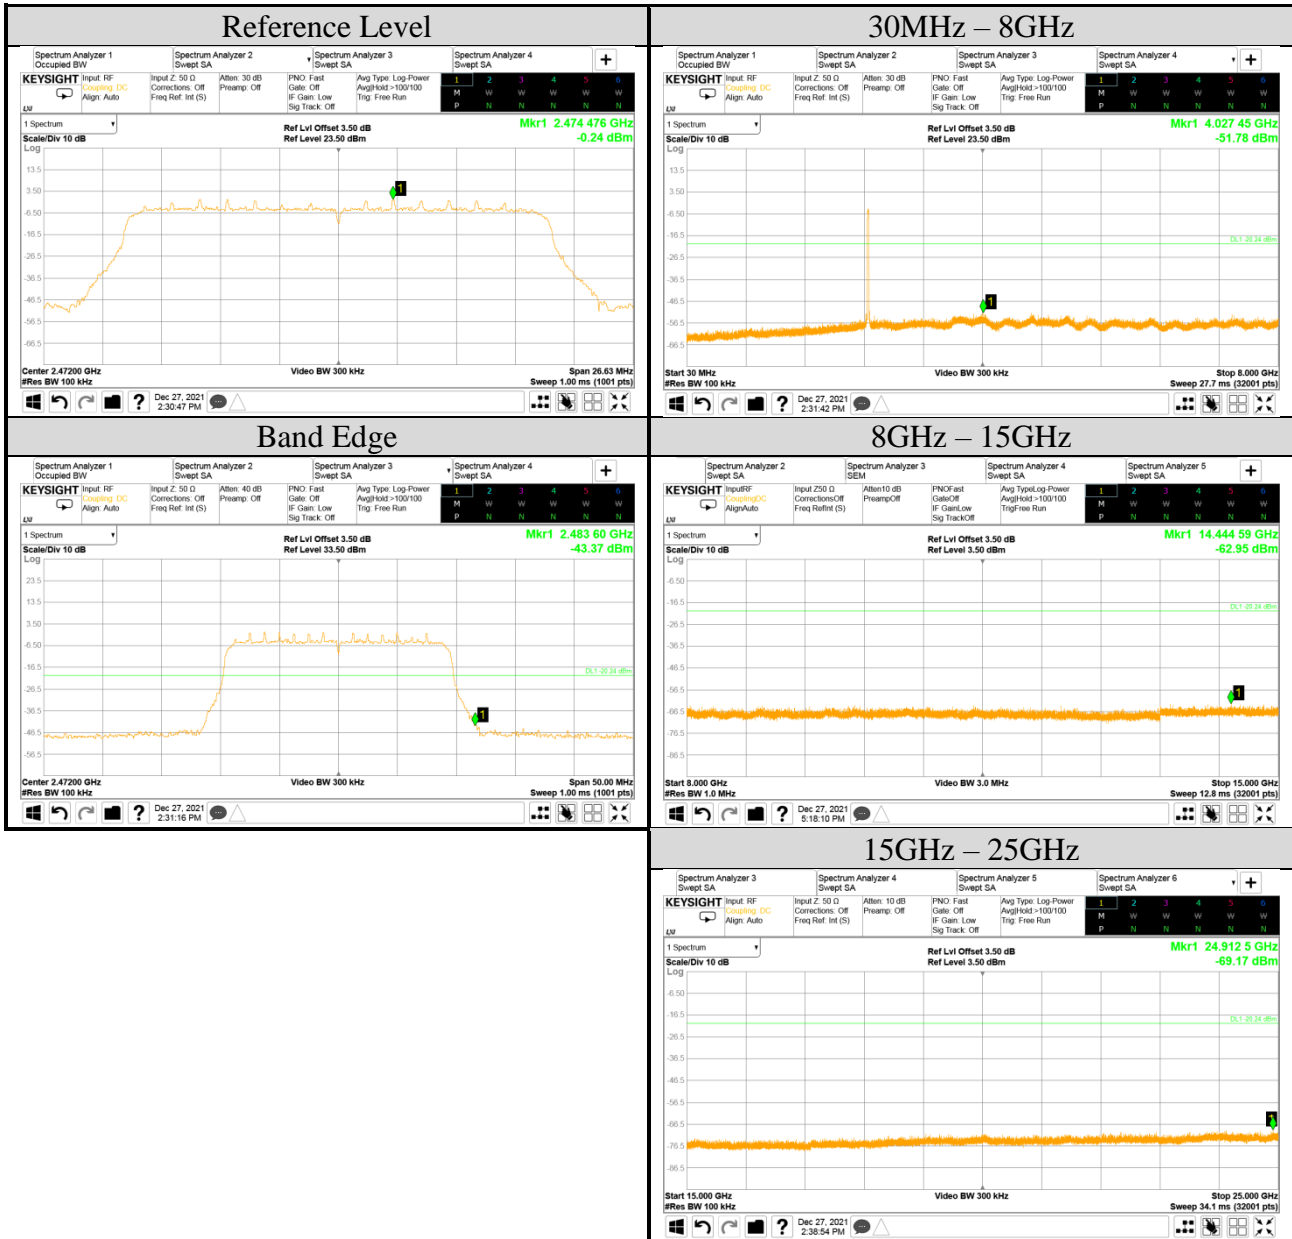

Audix Technology Corp.
No. 491, Zhongfu Rd., Linkou Dist.,
New Taipei City 244, Taiwan

Tel: +886 2 26099301
Fax: +886 2 26099303

Test Date	2021/12/27	Temp./Hum.	14°C/70%
Cable Loss	0.50dB	Test Voltage	AC 120V, 60Hz (via AC Adapter)
Mode	802.11ax-HE20	Tested By	Kuper Hsu
Frequency	TX 2472MHz		
Simultaneous Factor 10 log(n) (Note: "n" is antenna number)			3