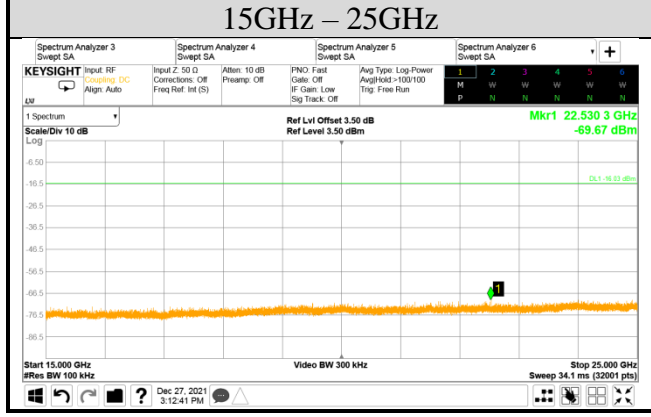

Audix Technology Corp.
No. 491, Zhongfu Rd., Linkou Dist.,
New Taipei City 244, Taiwan

Tel: +886 2 26099301
Fax: +886 2 26099303

Test Date	2021/12/27	Temp./Hum.	14°C/70%
Cable Loss	0.50dB	Test Voltage	AC 120V, 60Hz (via AC Adapter)
Mode	802.11ax-HE40	Tested By	Kuper Hsu
Frequency	TX 2442MHz		
Simultaneous Factor10 log(n) (Note: "n" is antenna number)			3