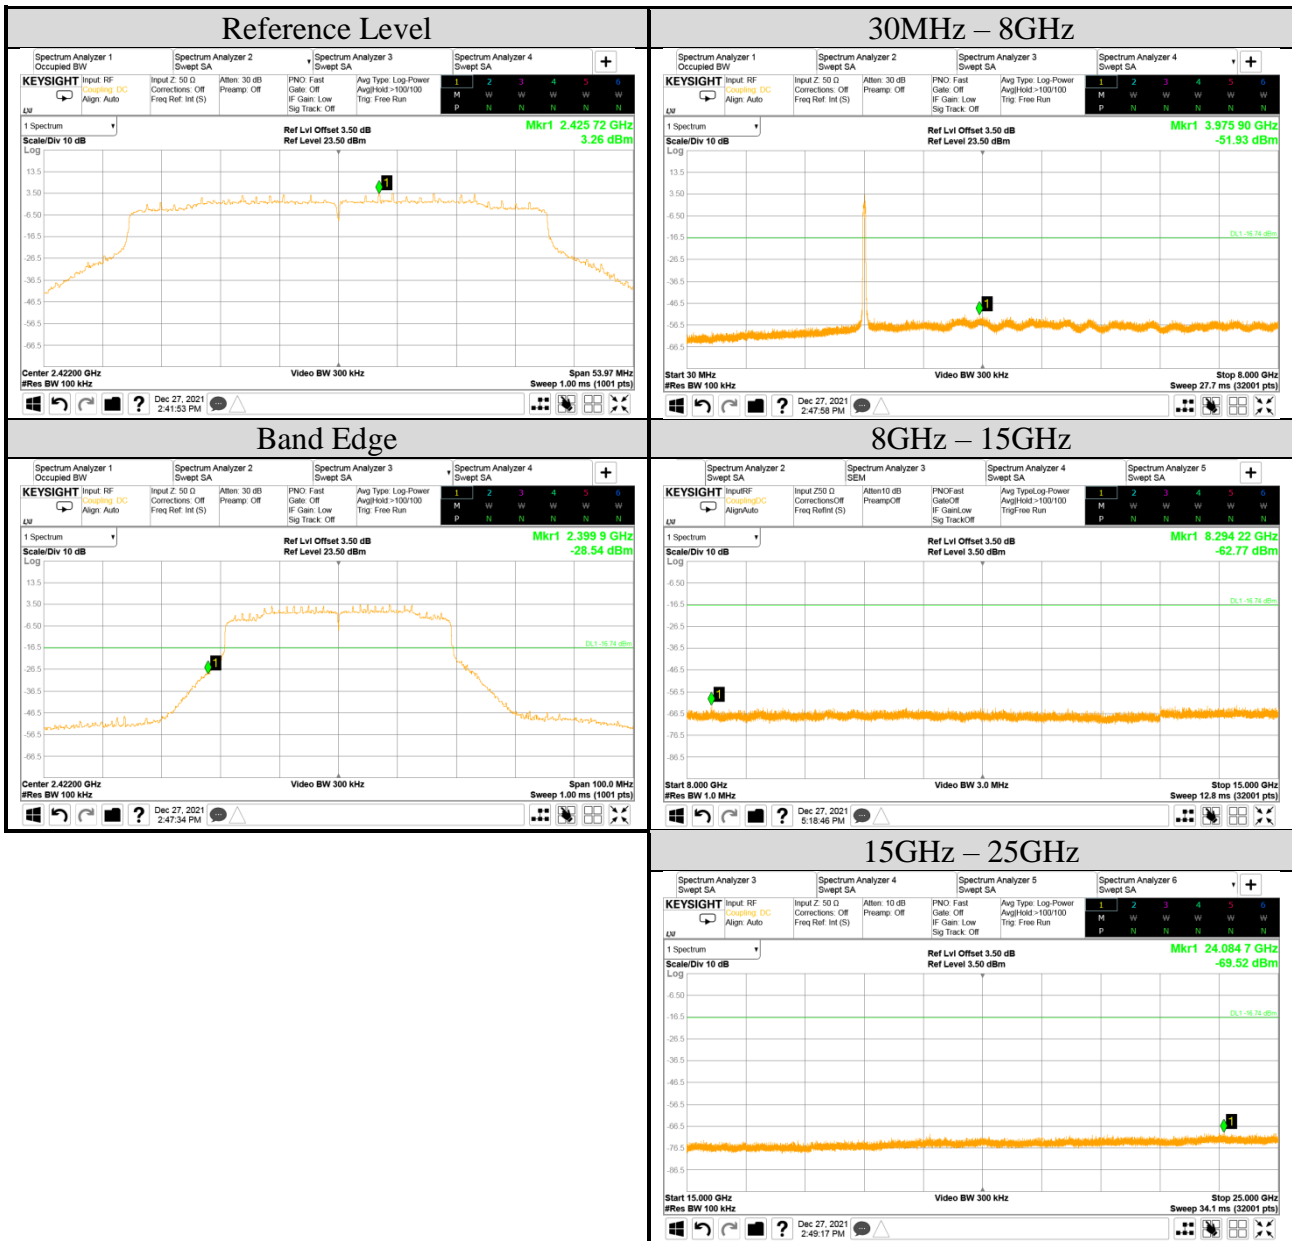

Audix Technology Corp.
No. 491, Zhongfu Rd., Linkou Dist.,
New Taipei City 244, Taiwan

Tel: +886 2 26099301
Fax: +886 2 26099303

Test Date	2021/12/27	Temp./Hum.	14°C/70%
Cable Loss	0.50dB	Test Voltage	AC 120V, 60Hz (via AC Adapter)
Mode	802.11ax-HE40	Tested By	Kuper Hsu
Frequency	TX 2422MHz		
Simultaneous Factor10 log(n) (Note: "n" is antenna number)			3