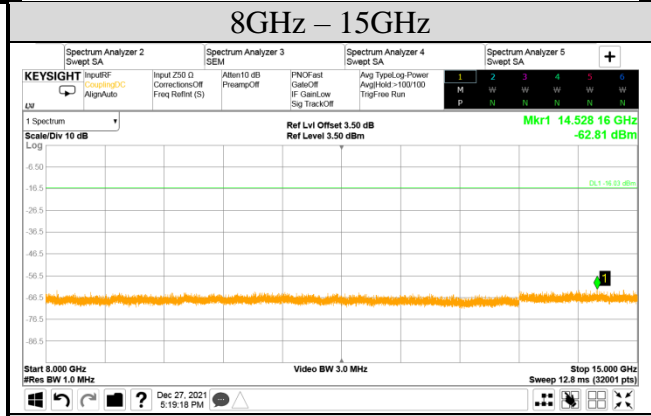

Audix Technology Corp.
No. 491, Zhongfu Rd., Linkou Dist.,
New Taipei City 244, Taiwan

Tel: +886 2 26099301
Fax: +886 2 26099303

Test Date	2021/12/27	Temp./Hum.	14°C/70%
Cable Loss	0.50dB	Test Voltage	AC 120V, 60Hz (via AC Adapter)
Mode	802.11ax-HE40	Tested By	Kuper Hsu
Frequency	TX 2442MHz		
Simultaneous Factor10 log(n) (Note: "n" is antenna number)			3