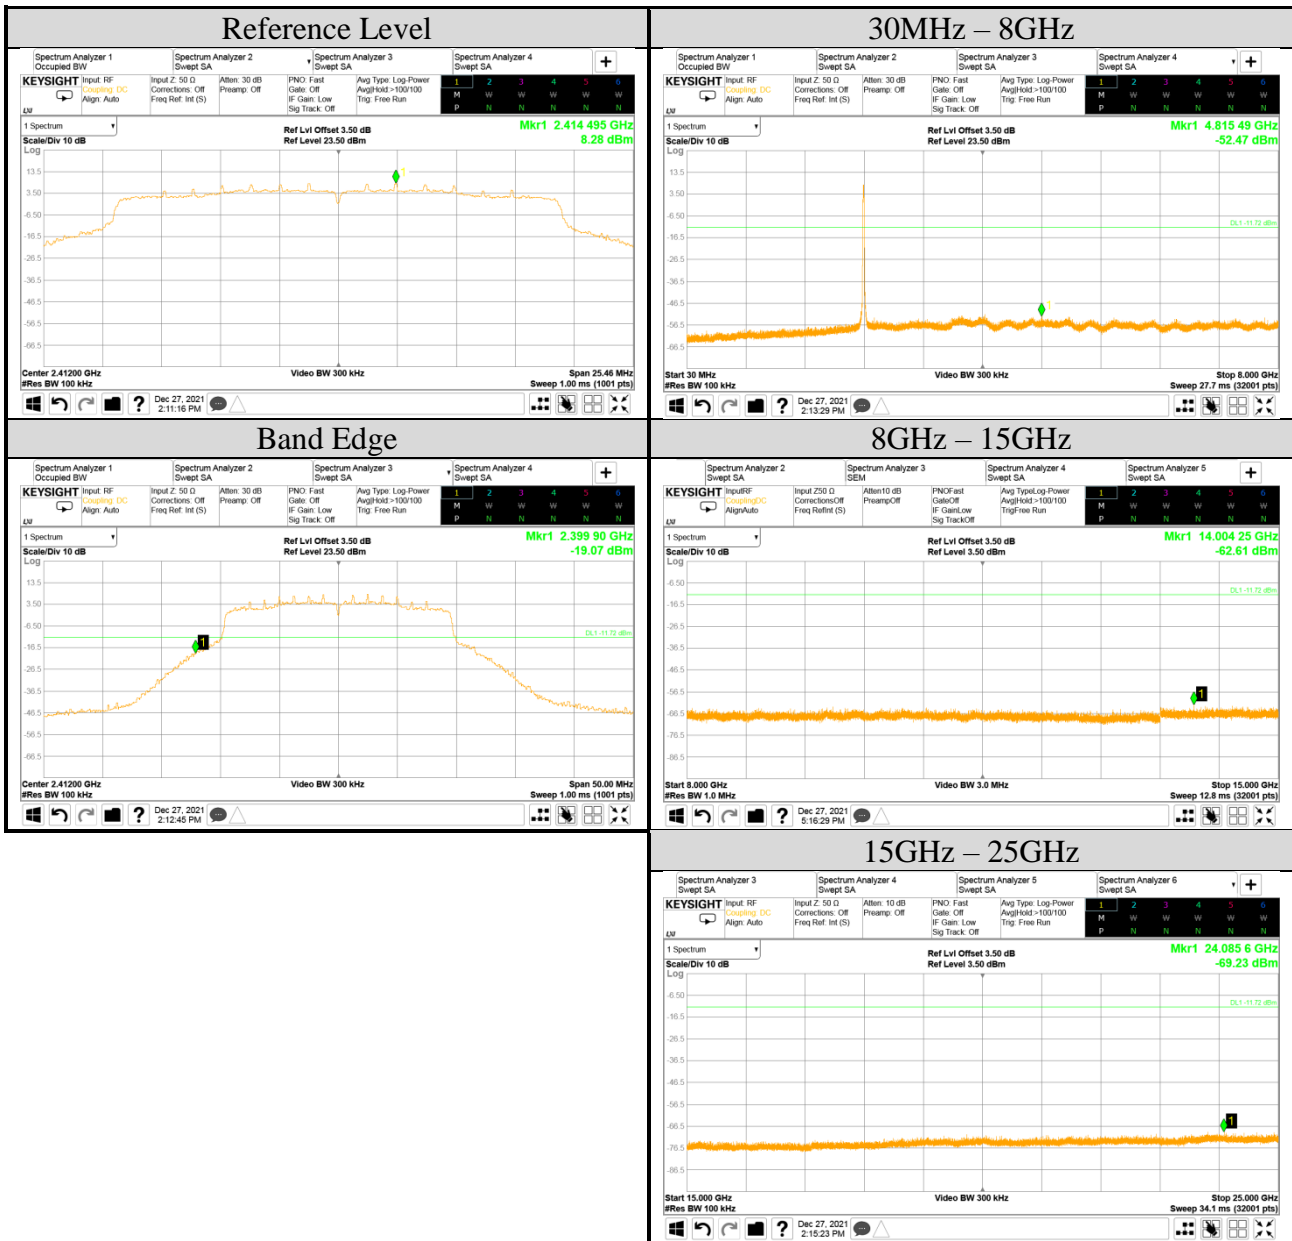

Audix Technology Corp.
 No. 491, Zhongfu Rd., Linkou Dist.,
 New Taipei City 244, Taiwan

Tel: +886 2 26099301
Fax: +886 2 26099303

Test Date	2021/12/27	Temp./Hum.	14°C/70%
Cable Loss	0.50dB	Test Voltage	AC 120V, 60Hz (via AC Adapter)
Mode	802.11ax-HE20	Tested By	Kuper Hsu
Frequency	TX 2412MHz		
Simultaneous Factor10 log(n) (Note: "n" is antenna number)			3

Audix Technology Corp.
 No. 491, Zhongfu Rd., Linkou Dist.,
 New Taipei City244, Taiwan

Tel: +886 2 26099301
Fax: +886 2 26099303

Test Date	2021/12/27	Temp./Hum.	14°C/70%
Cable Loss	0.50dB	Test Voltage	AC 120V, 60Hz (via AC Adapter)
Mode	802.11ax-HE20	Tested By	Kuper Hsu
Frequency	TX 2442MHz		
Simultaneous Factor10 log(n) (Note: “n” is antenna number)			3