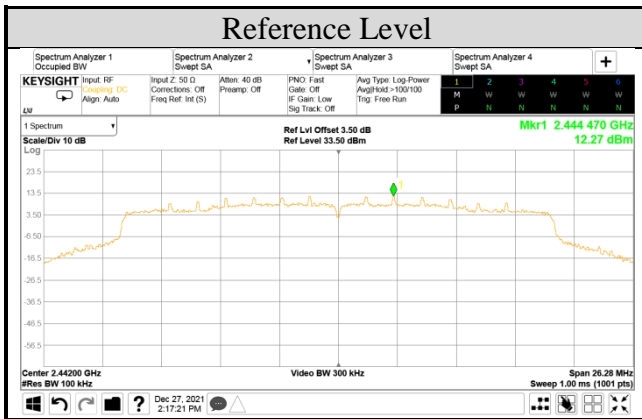

Audix Technology Corp.
No. 491, Zhongfu Rd., Linkou Dist.,
New Taipei City244, Taiwan

Tel: +886 2 26099301
Fax: +886 2 26099303

Test Date	2021/12/27	Temp./Hum.	14°C/70%
Cable Loss	0.50dB	Test Voltage	AC 120V, 60Hz (via AC Adapter)
Mode	802.11ax-HE20	Tested By	Kuper Hsu
Frequency	TX 2442MHz		
Simultaneous Factor10 log(n) (Note: “n” is antenna number)			3