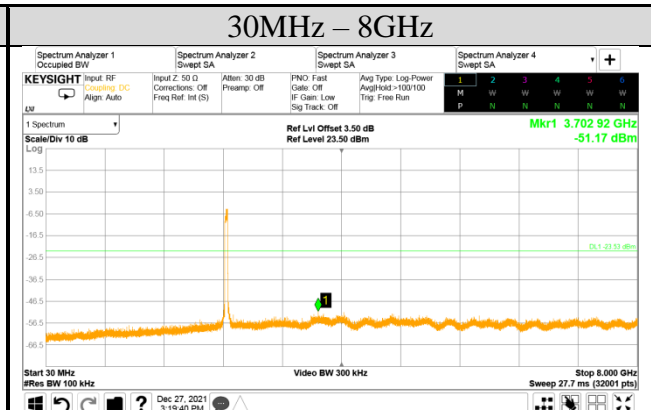

Test Date	2021/12/27	Temp./Hum.	14°C/70%
Cable Loss	0.50dB	Test Voltage	AC 120V, 60Hz (via AC Adapter)
Mode	802.11ax-HE40	Tested By	Kuper Hsu
Frequency	TX 2462MHz		
Simultaneous Factor10 log(n) (Note: “n” is antenna number)			3