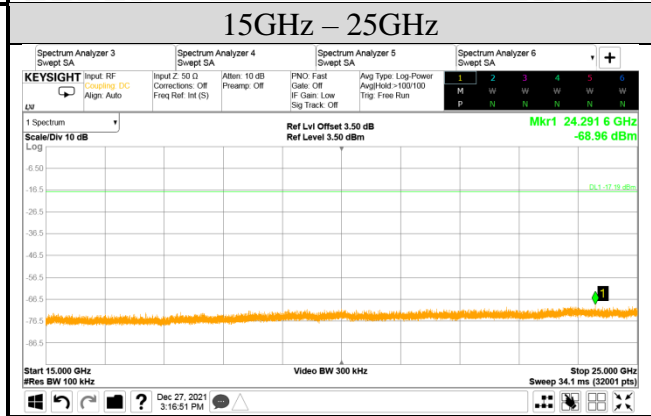

Audix Technology Corp.
No. 491, Zhongfu Rd., Linkou Dist.,
New Taipei City 244, Taiwan

Tel: +886 2 26099301
Fax: +886 2 26099303

Test Date	2021/12/27	Temp./Hum.	14°C/70%
Cable Loss	0.50dB	Test Voltage	AC 120V, 60Hz (via AC Adapter)
Mode	802.11ax-HE40	Tested By	Kuper Hsu
Frequency	TX 2452MHz		
Simultaneous Factor10 log(n) (Note: “n” is antenna number)			3