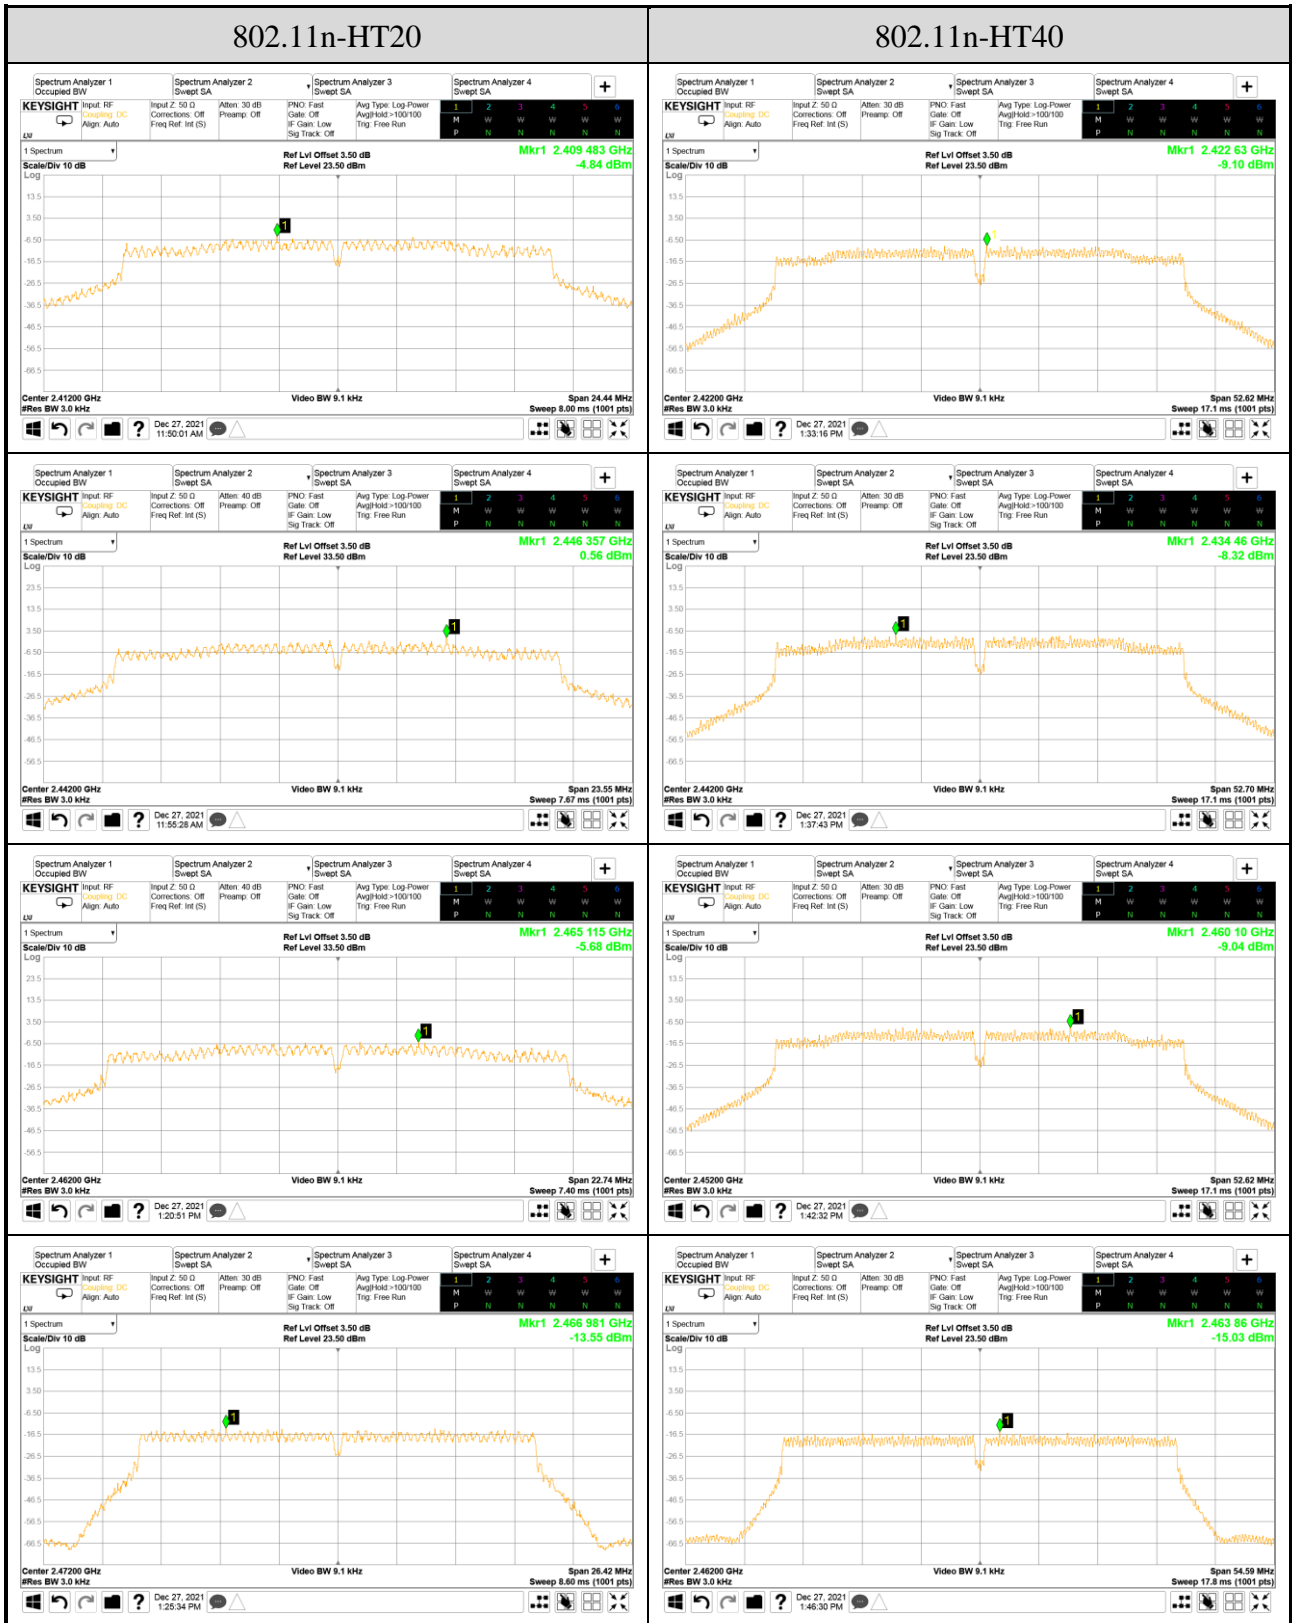

Mode	Centre Frequency (MHz)	Power Spectral Density (dBm)	Limit
BLE	2402	-12.15	<8 dBm/3kHz
	2440	-11.89	
	2480	-11.27	

Note: All results have been included cable loss and Simultaneous Factor.

A.6.2 Measurement Plots

Note: All results have been included cable loss and Simultaneous Factor.

Note: All results have been included cable loss and Simultaneous Factor.

Note: All results have been included cable loss and Simultaneous Factor.