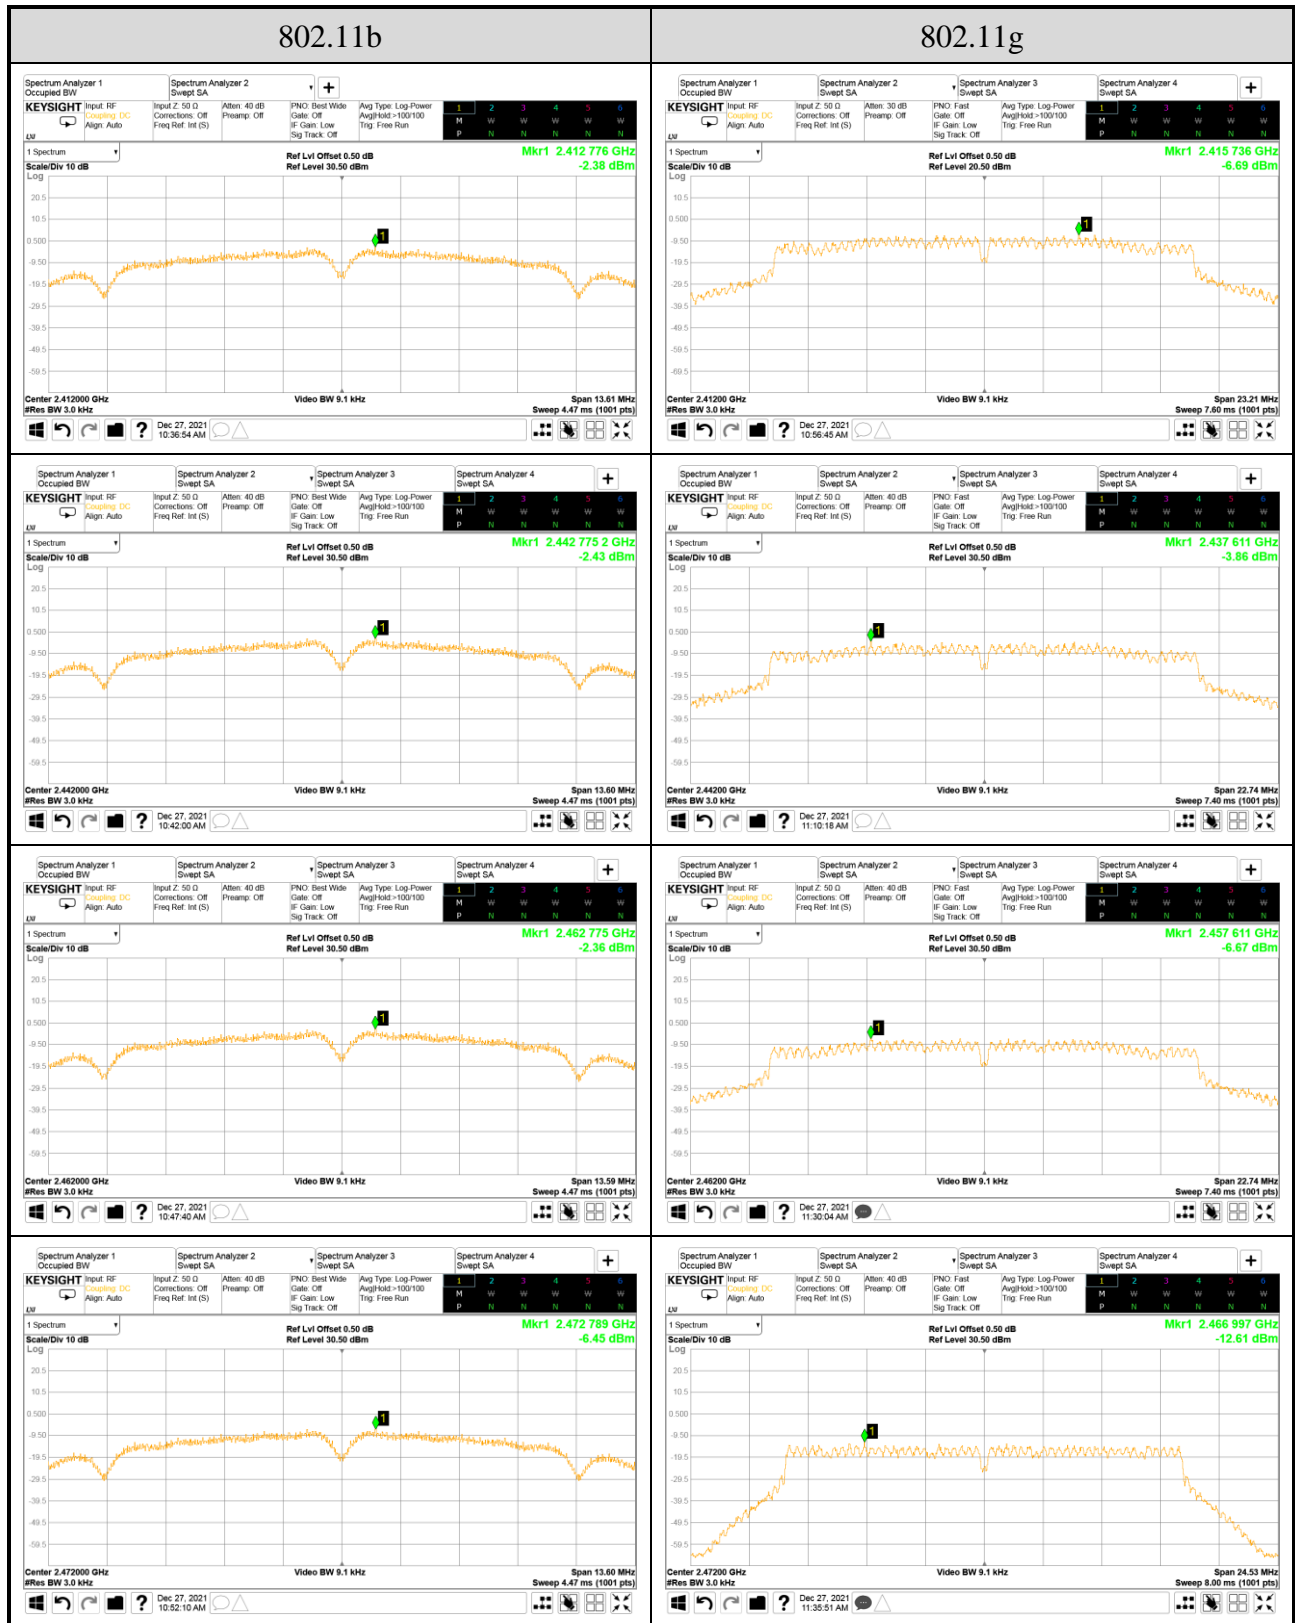

A.6.2 Measurement Plots

Note: All results have been included cable loss and Simultaneous Factor.