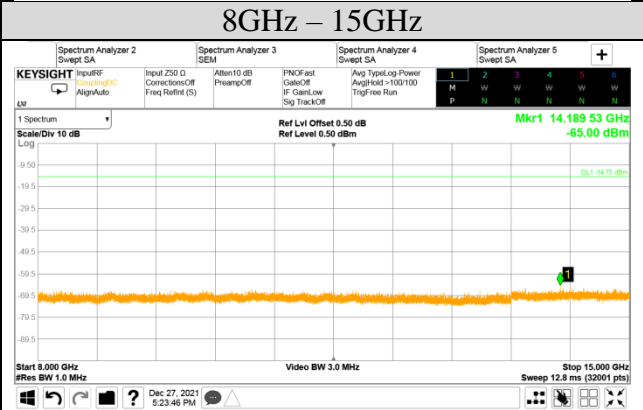

Audix Technology Corp.
No. 491, Zhongfu Rd., Linkou Dist.,
New Taipei City 244, Taiwan

Tel: +886 2 26099301
Fax: +886 2 26099303

Test Date	2021/12/27	Temp./Hum.	14°C/70%
Cable Loss	0.50dB	Test Voltage	AC 120V, 60Hz (via AC Adapter)
Mode	BLE	Tested By	Kuper Hsu
Frequency	TX 2402MHz		
Simultaneous Factor 10 log(n) (Note: "n" is antenna number)			0