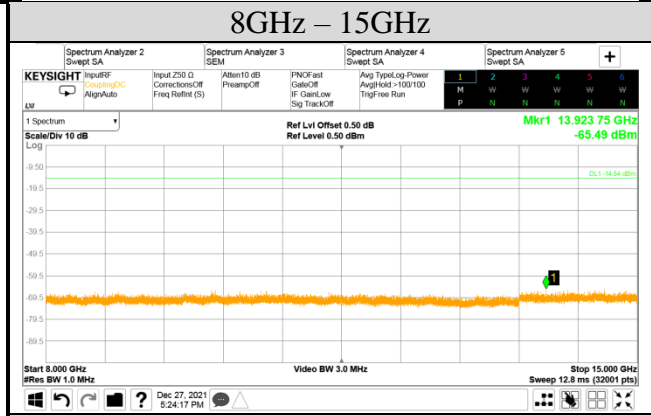

Audix Technology Corp.
No. 491, Zhongfu Rd., Linkou Dist.,
New Taipei City 244, Taiwan

Tel: +886 2 26099301
Fax: +886 2 26099303

Test Date	2021/12/27	Temp./Hum.	14°C/70%
Cable Loss	0.50dB	Test Voltage	AC 120V, 60Hz (via AC Adapter)
Mode	BLE	Tested By	Kuper Hsu
Frequency	TX 2440MHz		
Simultaneous Factor10 log(n) (Note: "n" is antenna number)			0