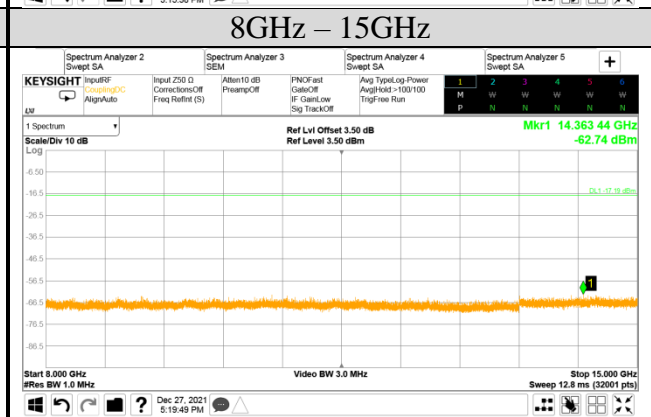

Audix Technology Corp.
No. 491, Zhongfu Rd., Linkou Dist.,
New Taipei City 244, Taiwan

Tel: +886 2 26099301
Fax: +886 2 26099303

Test Date	2021/12/27	Temp./Hum.	14°C/70%
Cable Loss	0.50dB	Test Voltage	AC 120V, 60Hz (via AC Adapter)
Mode	802.11ax-HE40	Tested By	Kuper Hsu
Frequency	TX 2452MHz		
Simultaneous Factor10 log(n) (Note: “n” is antenna number)			3