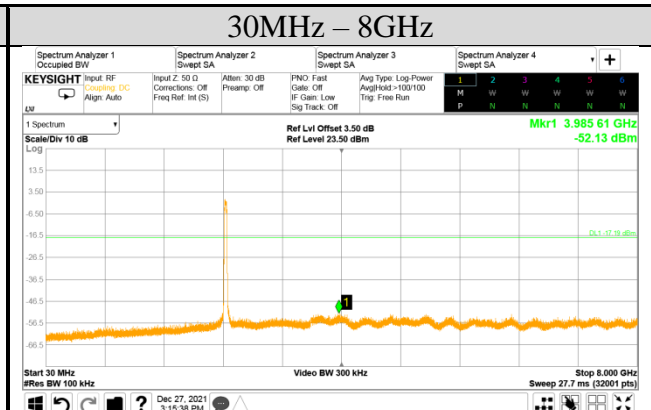

Audix Technology Corp.
No. 491, Zhongfu Rd., Linkou Dist.,
New Taipei City 244, Taiwan

Tel: +886 2 26099301
Fax: +886 2 26099303

Test Date	2021/12/27	Temp./Hum.	14°C/70%
Cable Loss	0.50dB	Test Voltage	AC 120V, 60Hz (via AC Adapter)
Mode	802.11ax-HE40	Tested By	Kuper Hsu
Frequency	TX 2452MHz		
Simultaneous Factor10 log(n) (Note: “n” is antenna number)			3