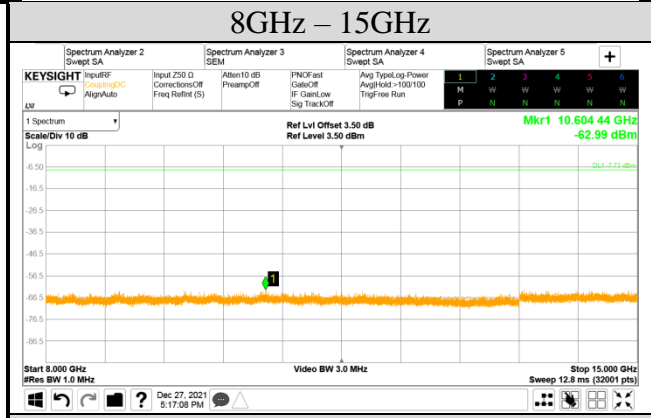

Audix Technology Corp.
No. 491, Zhongfu Rd., Linkou Dist.,
New Taipei City244, Taiwan

Tel: +886 2 26099301
Fax: +886 2 26099303

Test Date	2021/12/27	Temp./Hum.	14°C/70%
Cable Loss	0.50dB	Test Voltage	AC 120V, 60Hz (via AC Adapter)
Mode	802.11ax-HE20	Tested By	Kuper Hsu
Frequency	TX 2442MHz		
Simultaneous Factor10 log(n) (Note: “n” is antenna number)			3