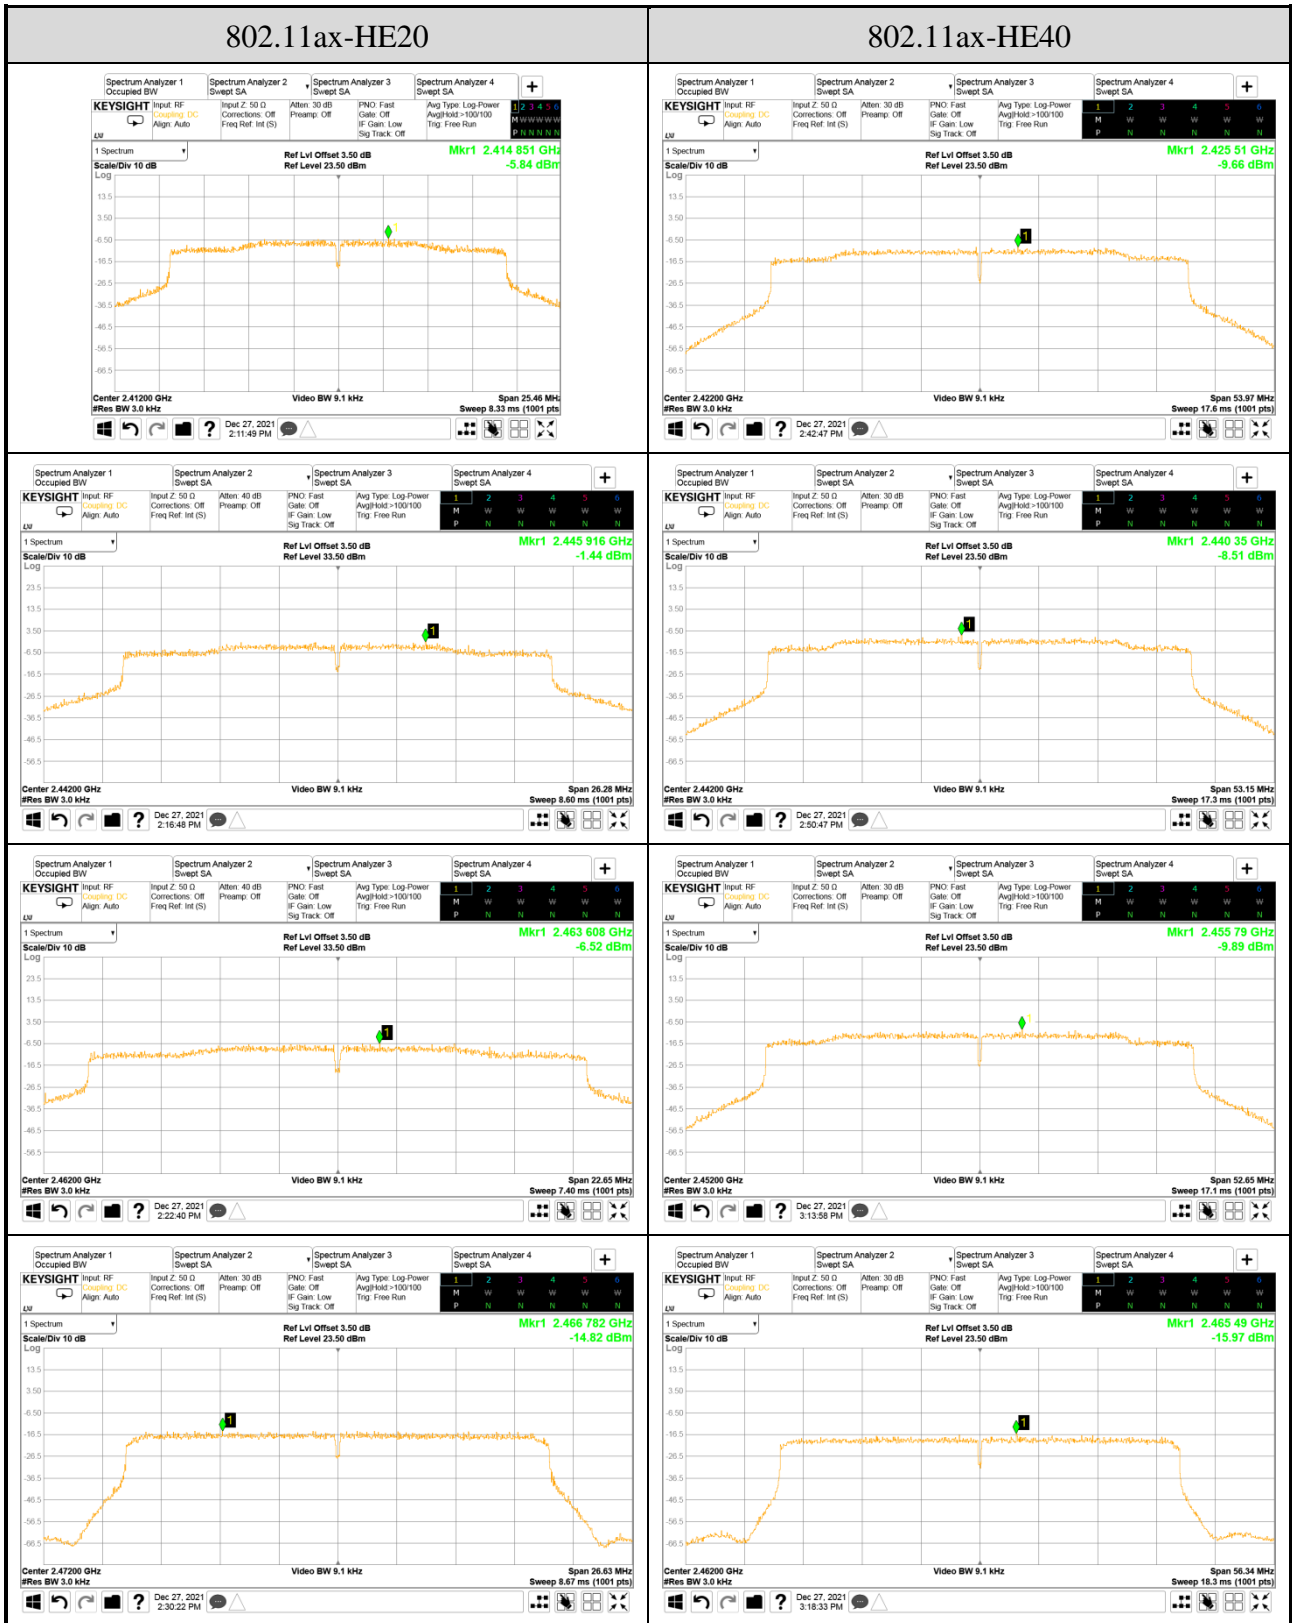

Mode	Centre Frequency (MHz)	Power Spectral Density (dBm)	Limit
BLE	2402	-12.15	<8 dBm/3kHz
	2440	-11.89	
	2480	-11.27	

Note: All results have been included cable loss and Simultaneous Factor.

A.6.2 Measurement Plots

Note: All results have been included cable loss and Simultaneous Factor.

Note: All results have been included cable loss and Simultaneous Factor.

Note: All results have been included cable loss and Simultaneous Factor.