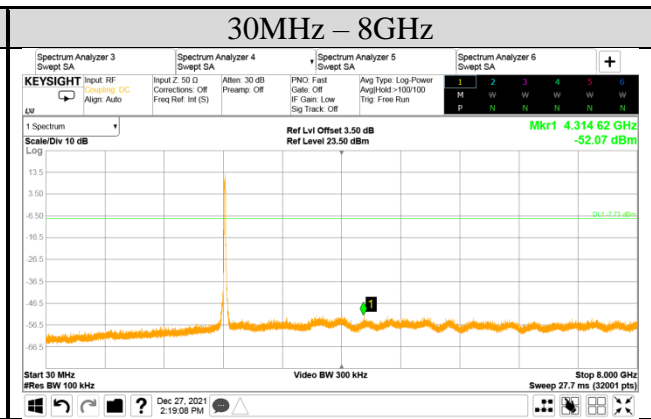

Audix Technology Corp.
No. 491, Zhongfu Rd., Linkou Dist.,
New Taipei City244, Taiwan

Tel: +886 2 26099301
Fax: +886 2 26099303

Test Date	2021/12/27	Temp./Hum.	14°C/70%
Cable Loss	0.50dB	Test Voltage	AC 120V, 60Hz (via AC Adapter)
Mode	802.11ax-HE20	Tested By	Kuper Hsu
Frequency	TX 2442MHz		
Simultaneous Factor10 log(n) (Note: “n” is antenna number)			3