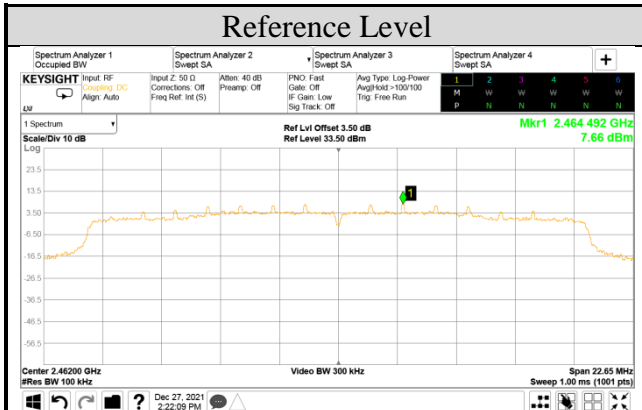

Audix Technology Corp.
No. 491, Zhongfu Rd., Linkou Dist.,
New Taipei City 244, Taiwan

Tel: +886 2 26099301
Fax: +886 2 26099303

Test Date	2021/12/27	Temp./Hum.	14°C/70%
Cable Loss	0.50dB	Test Voltage	AC 120V, 60Hz (via AC Adapter)
Mode	802.11ax-HE20	Tested By	Kuper Hsu
Frequency	TX 2462MHz		
Simultaneous Factor10 log(n) (Note: "n" is antenna number)			3