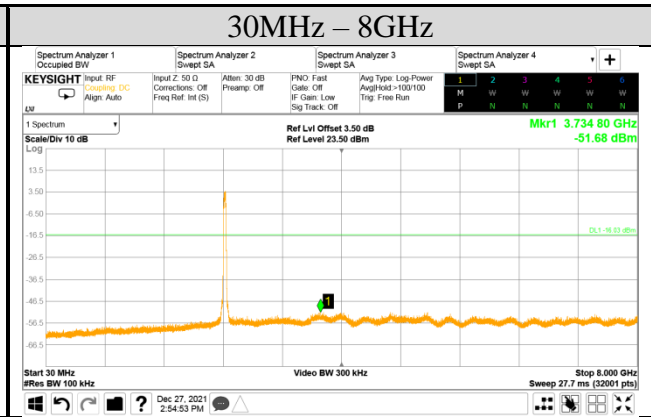

Audix Technology Corp.
No. 491, Zhongfu Rd., Linkou Dist.,
New Taipei City 244, Taiwan

Tel: +886 2 26099301
Fax: +886 2 26099303

Test Date	2021/12/27	Temp./Hum.	14°C/70%
Cable Loss	0.50dB	Test Voltage	AC 120V, 60Hz (via AC Adapter)
Mode	802.11ax-HE40	Tested By	Kuper Hsu
Frequency	TX 2442MHz		
Simultaneous Factor10 log(n) (Note: "n" is antenna number)			3