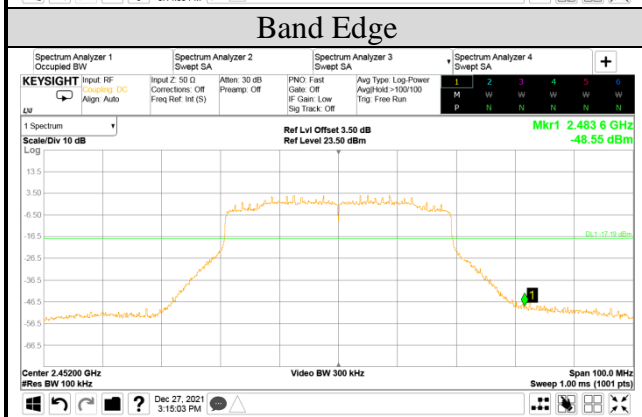

Audix Technology Corp.
No. 491, Zhongfu Rd., Linkou Dist.,
New Taipei City 244, Taiwan

Tel: +886 2 26099301
Fax: +886 2 26099303

Test Date	2021/12/27	Temp./Hum.	14°C/70%
Cable Loss	0.50dB	Test Voltage	AC 120V, 60Hz (via AC Adapter)
Mode	802.11ax-HE40	Tested By	Kuper Hsu
Frequency	TX 2452MHz		
Simultaneous Factor10 log(n) (Note: “n” is antenna number)			3