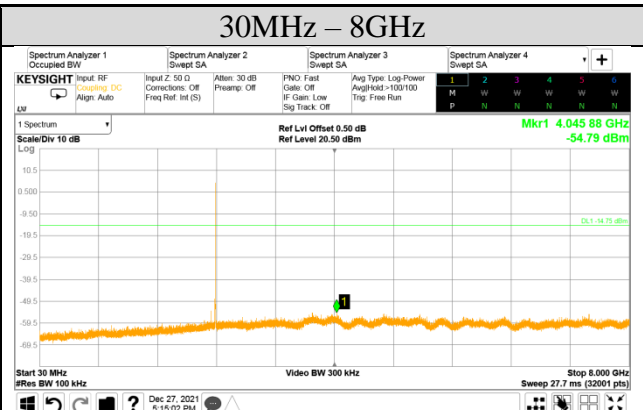

Audix Technology Corp.
No. 491, Zhongfu Rd., Linkou Dist.,
New Taipei City 244, Taiwan

Tel: +886 2 26099301
Fax: +886 2 26099303

Test Date	2021/12/27	Temp./Hum.	14°C/70%
Cable Loss	0.50dB	Test Voltage	AC 120V, 60Hz (via AC Adapter)
Mode	BLE	Tested By	Kuper Hsu
Frequency	TX 2402MHz		
Simultaneous Factor 10 log(n) (Note: "n" is antenna number)			0