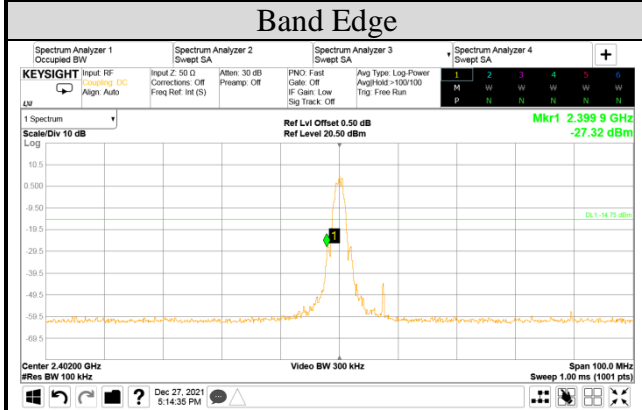

Audix Technology Corp.
No. 491, Zhongfu Rd., Linkou Dist.,
New Taipei City 244, Taiwan

Tel: +886 2 26099301
Fax: +886 2 26099303

Test Date	2021/12/27	Temp./Hum.	14°C/70%
Cable Loss	0.50dB	Test Voltage	AC 120V, 60Hz (via AC Adapter)
Mode	BLE	Tested By	Kuper Hsu
Frequency	TX 2402MHz		
Simultaneous Factor 10 log(n) (Note: "n" is antenna number)			0