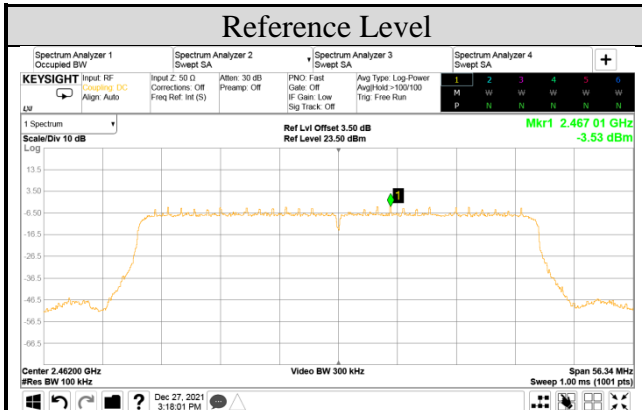

Test Date	2021/12/27	Temp./Hum.	14°C/70%
Cable Loss	0.50dB	Test Voltage	AC 120V, 60Hz (via AC Adapter)
Mode	802.11ax-HE40	Tested By	Kuper Hsu
Frequency	TX 2462MHz		
Simultaneous Factor10 log(n) (Note: “n” is antenna number)			3