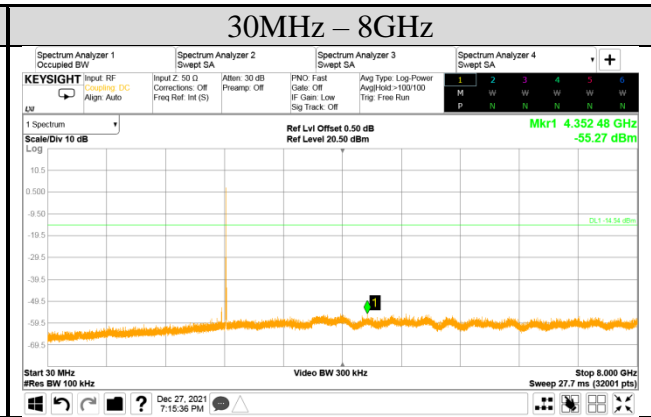

Audix Technology Corp.
No. 491, Zhongfu Rd., Linkou Dist.,
New Taipei City 244, Taiwan

Tel: +886 2 26099301
Fax: +886 2 26099303

Test Date	2021/12/27	Temp./Hum.	14°C/70%
Cable Loss	0.50dB	Test Voltage	AC 120V, 60Hz (via AC Adapter)
Mode	BLE	Tested By	Kuper Hsu
Frequency	TX 2440MHz		
Simultaneous Factor10 log(n) (Note: "n" is antenna number)			0