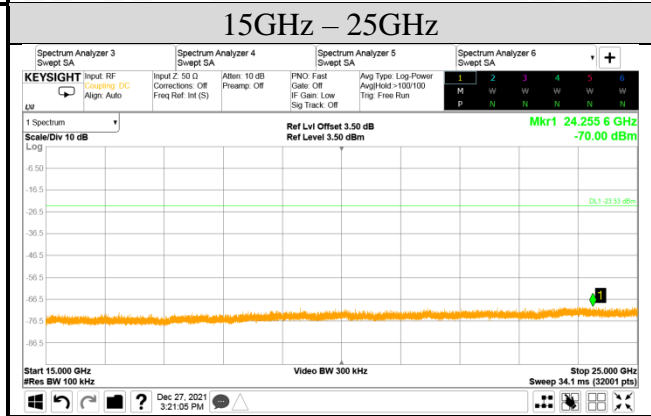

Test Date	2021/12/27	Temp./Hum.	14°C/70%
Cable Loss	0.50dB	Test Voltage	AC 120V, 60Hz (via AC Adapter)
Mode	802.11ax-HE40	Tested By	Kuper Hsu
Frequency	TX 2462MHz		
Simultaneous Factor10 log(n) (Note: “n” is antenna number)			3