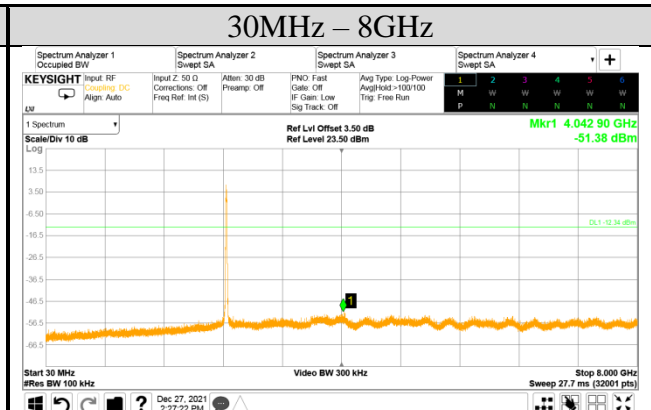

Audix Technology Corp.
No. 491, Zhongfu Rd., Linkou Dist.,
New Taipei City 244, Taiwan

Tel: +886 2 26099301
Fax: +886 2 26099303

Test Date	2021/12/27	Temp./Hum.	14°C/70%
Cable Loss	0.50dB	Test Voltage	AC 120V, 60Hz (via AC Adapter)
Mode	802.11ax-HE20	Tested By	Kuper Hsu
Frequency	TX 2462MHz		
Simultaneous Factor10 log(n) (Note: "n" is antenna number)			3