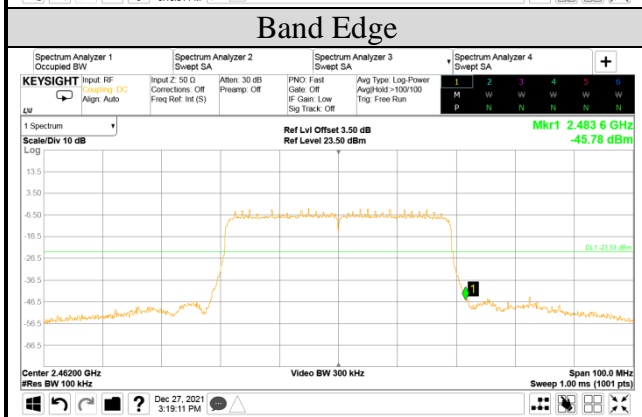

Test Date	2021/12/27	Temp./Hum.	14°C/70%
Cable Loss	0.50dB	Test Voltage	AC 120V, 60Hz (via AC Adapter)
Mode	802.11ax-HE40	Tested By	Kuper Hsu
Frequency	TX 2462MHz		
Simultaneous Factor10 log(n) (Note: “n” is antenna number)			3