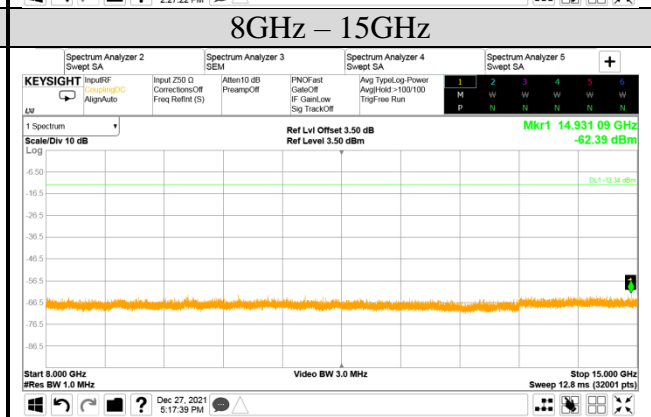

Audix Technology Corp.
No. 491, Zhongfu Rd., Linkou Dist.,
New Taipei City 244, Taiwan

Tel: +886 2 26099301
Fax: +886 2 26099303

Test Date	2021/12/27	Temp./Hum.	14°C/70%
Cable Loss	0.50dB	Test Voltage	AC 120V, 60Hz (via AC Adapter)
Mode	802.11ax-HE20	Tested By	Kuper Hsu
Frequency	TX 2462MHz		
Simultaneous Factor10 log(n) (Note: "n" is antenna number)			3