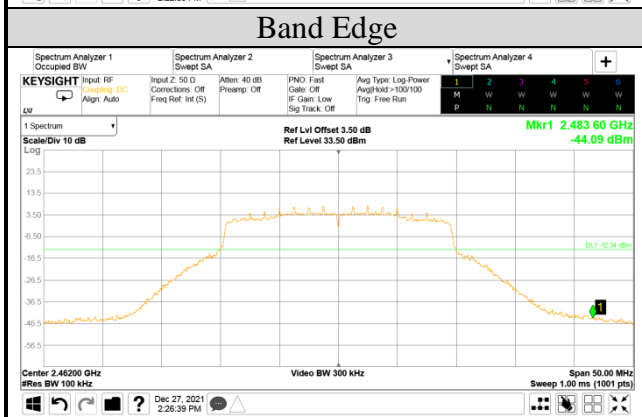

Audix Technology Corp.
No. 491, Zhongfu Rd., Linkou Dist.,
New Taipei City 244, Taiwan

Tel: +886 2 26099301
Fax: +886 2 26099303

Test Date	2021/12/27	Temp./Hum.	14°C/70%
Cable Loss	0.50dB	Test Voltage	AC 120V, 60Hz (via AC Adapter)
Mode	802.11ax-HE20	Tested By	Kuper Hsu
Frequency	TX 2462MHz		
Simultaneous Factor10 log(n) (Note: "n" is antenna number)			3