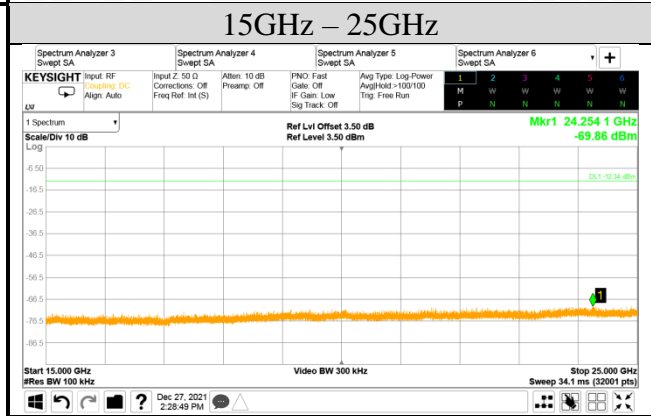

Audix Technology Corp.
No. 491, Zhongfu Rd., Linkou Dist.,
New Taipei City 244, Taiwan

Tel: +886 2 26099301
Fax: +886 2 26099303

Test Date	2021/12/27	Temp./Hum.	14°C/70%
Cable Loss	0.50dB	Test Voltage	AC 120V, 60Hz (via AC Adapter)
Mode	802.11ax-HE20	Tested By	Kuper Hsu
Frequency	TX 2462MHz		
Simultaneous Factor10 log(n) (Note: "n" is antenna number)			3