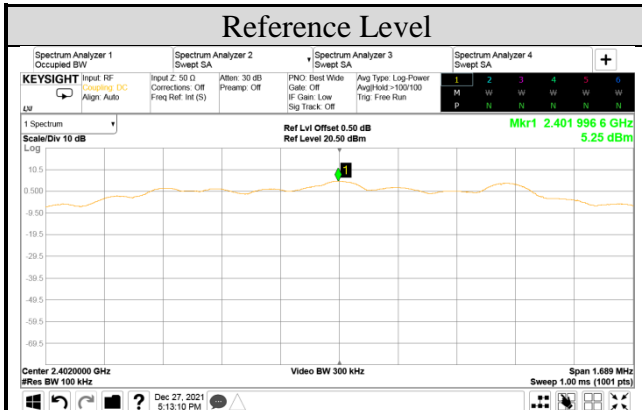

Audix Technology Corp.
No. 491, Zhongfu Rd., Linkou Dist.,
New Taipei City 244, Taiwan

Tel: +886 2 26099301
Fax: +886 2 26099303

Test Date	2021/12/27	Temp./Hum.	14°C/70%
Cable Loss	0.50dB	Test Voltage	AC 120V, 60Hz (via AC Adapter)
Mode	BLE	Tested By	Kuper Hsu
Frequency	TX 2402MHz		
Simultaneous Factor 10 log(n) (Note: "n" is antenna number)			0