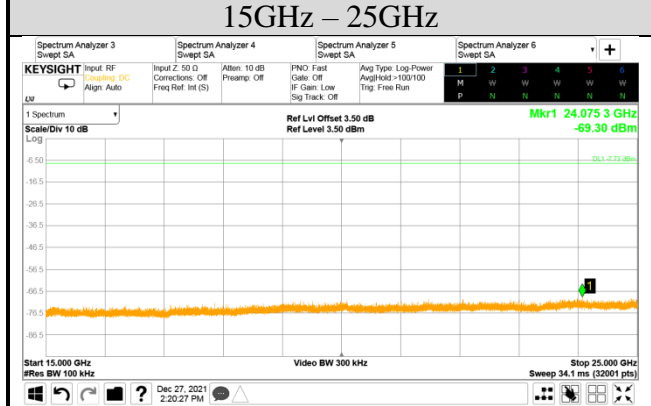

Audix Technology Corp.
No. 491, Zhongfu Rd., Linkou Dist.,
New Taipei City244, Taiwan

Tel: +886 2 26099301
Fax: +886 2 26099303

Test Date	2021/12/27	Temp./Hum.	14°C/70%
Cable Loss	0.50dB	Test Voltage	AC 120V, 60Hz (via AC Adapter)
Mode	802.11ax-HE20	Tested By	Kuper Hsu
Frequency	TX 2442MHz		
Simultaneous Factor10 log(n) (Note: “n” is antenna number)			3