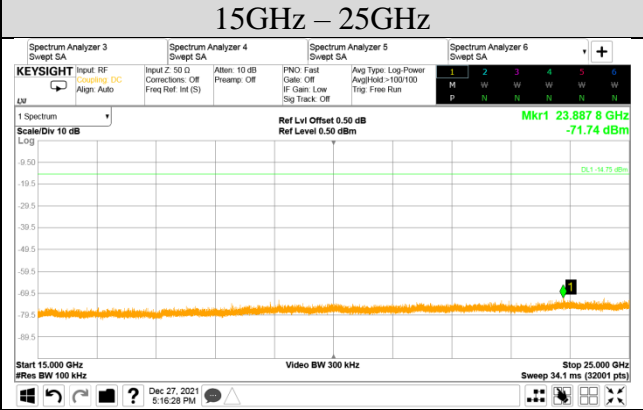

Audix Technology Corp.
No. 491, Zhongfu Rd., Linkou Dist.,
New Taipei City 244, Taiwan

Tel: +886 2 26099301
Fax: +886 2 26099303

Test Date	2021/12/27	Temp./Hum.	14°C/70%
Cable Loss	0.50dB	Test Voltage	AC 120V, 60Hz (via AC Adapter)
Mode	BLE	Tested By	Kuper Hsu
Frequency	TX 2402MHz		
Simultaneous Factor 10 log(n) (Note: "n" is antenna number)			0