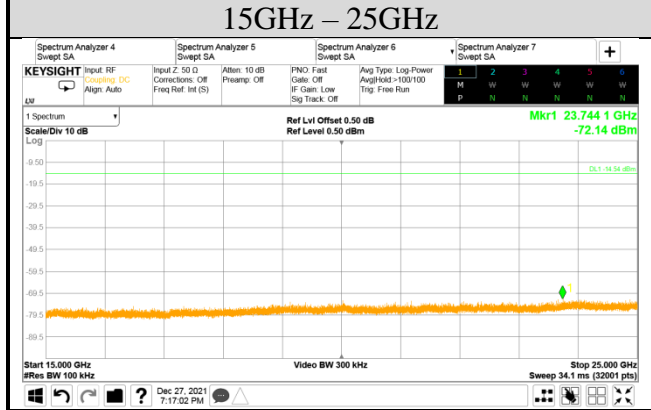

Audix Technology Corp.
No. 491, Zhongfu Rd., Linkou Dist.,
New Taipei City 244, Taiwan

Tel: +886 2 26099301
Fax: +886 2 26099303

Test Date	2021/12/27	Temp./Hum.	14°C/70%
Cable Loss	0.50dB	Test Voltage	AC 120V, 60Hz (via AC Adapter)
Mode	BLE	Tested By	Kuper Hsu
Frequency	TX 2440MHz		
Simultaneous Factor10 log(n) (Note: "n" is antenna number)			0