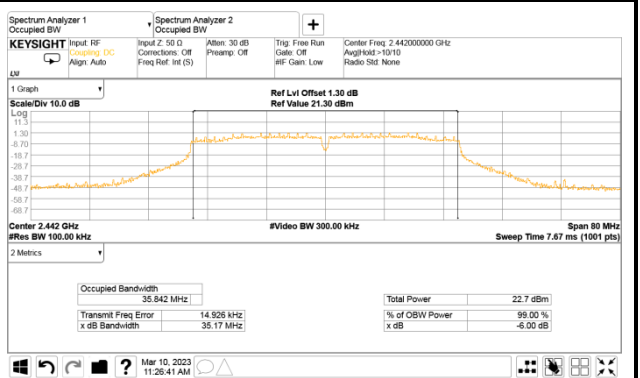

802.11n-HT40

AUX

Main