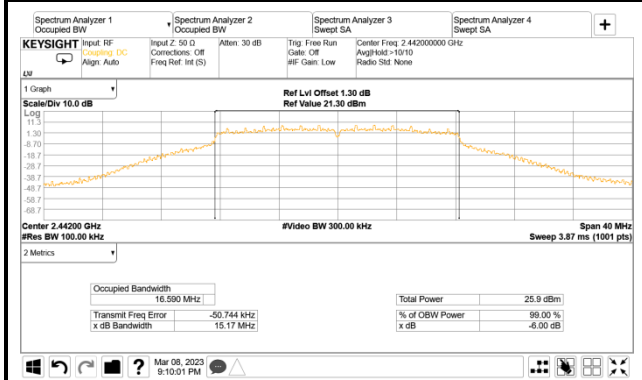

A.3.2 Measurement Plots

- DTS (6dB) Bandwidth

802.11g

AUX

Main

802.11n-HT20

802.11n-HT40

AUX