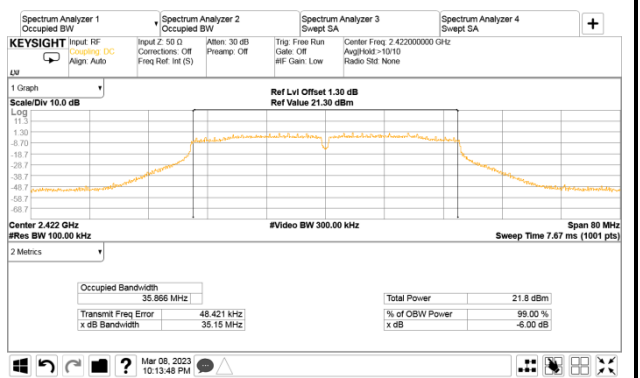

802.11n-HT40

AUX

Main