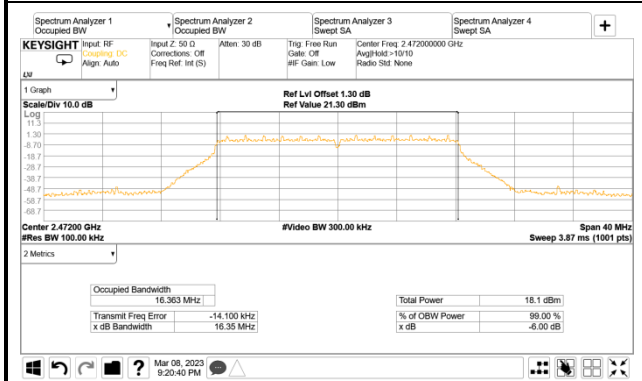

A.3.2 Measurement Plots

- DTS (6dB) Bandwidth

802.11g

AUX

Main

802.11n-HT20

802.11n-HT40

AUX