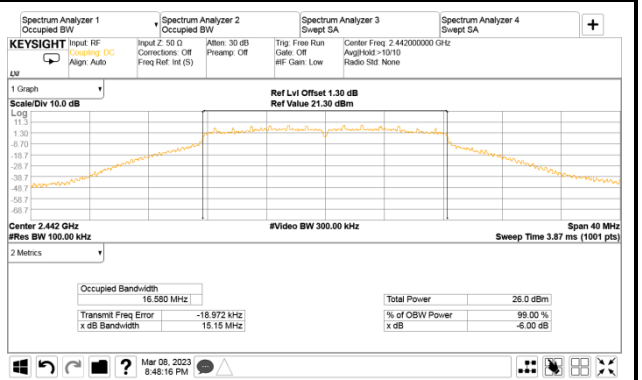

A.3.2 Measurement Plots

- DTS (6dB) Bandwidth

802.11g

AUX

Main

802.11n-HT20

802.11n-HT40

AUX