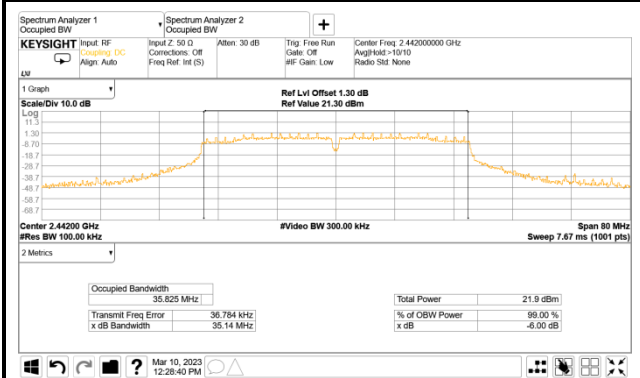

802.11n-HT40

AUX

Main