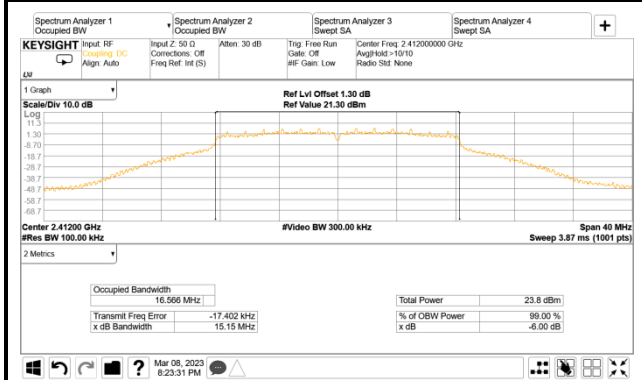

A.3.2 Measurement Plots

- DTS (6dB) Bandwidth

802.11g

AUX

Main

802.11n-HT20

802.11n-HT40

AUX