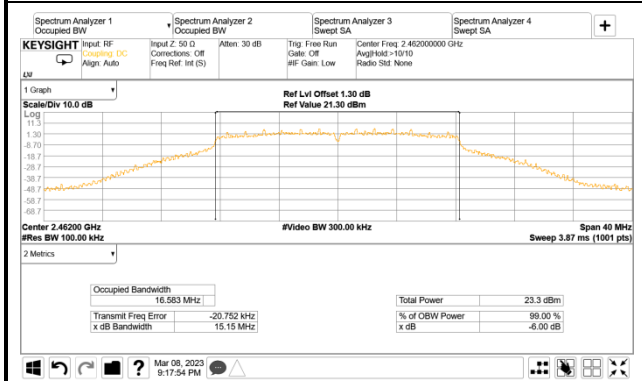

A.3.2 Measurement Plots

- DTS (6dB) Bandwidth

802.11g

AUX

Main

802.11n-HT20

802.11n-HT40

AUX