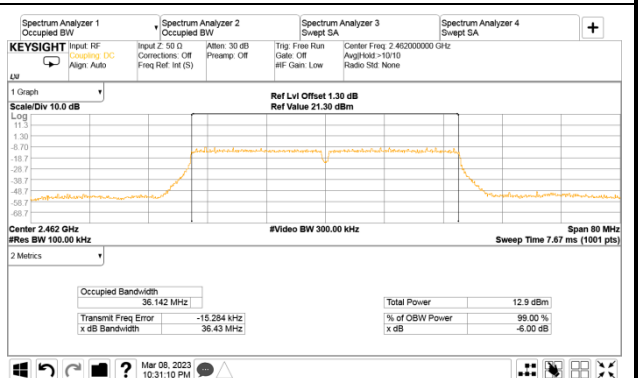

802.11n-HT40

AUX

Main