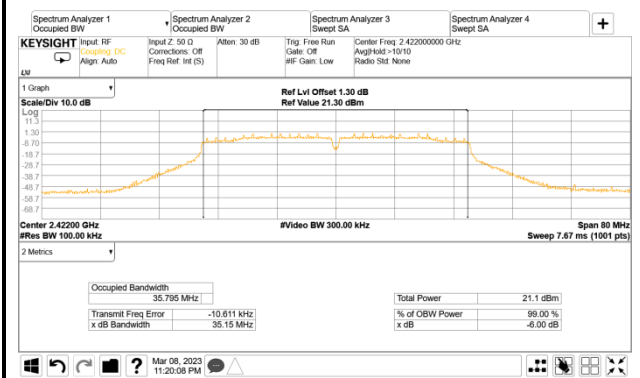

802.11n-HT40

AUX

Main