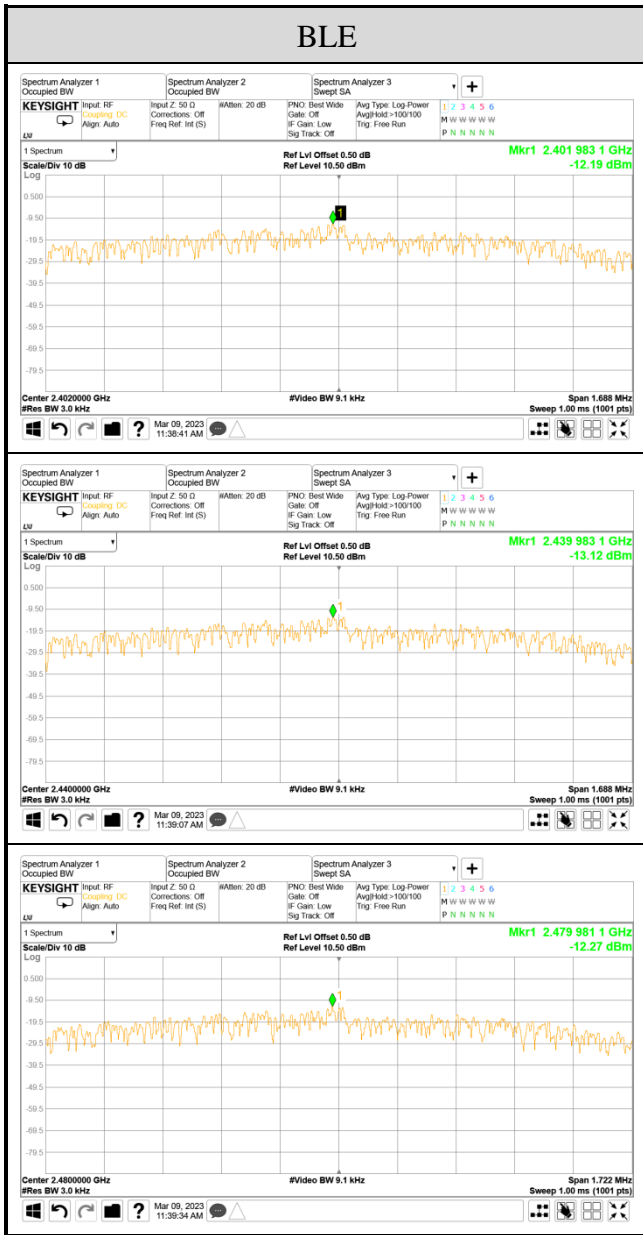

Note: All results have been included cable loss.

802.11ax-HE40

Note: All results have been included cable loss.

Note: All results have been included cable loss.

Note: All results have been included cable loss.

Note: All results have been included cable loss.

Note: All results have been included cable loss.