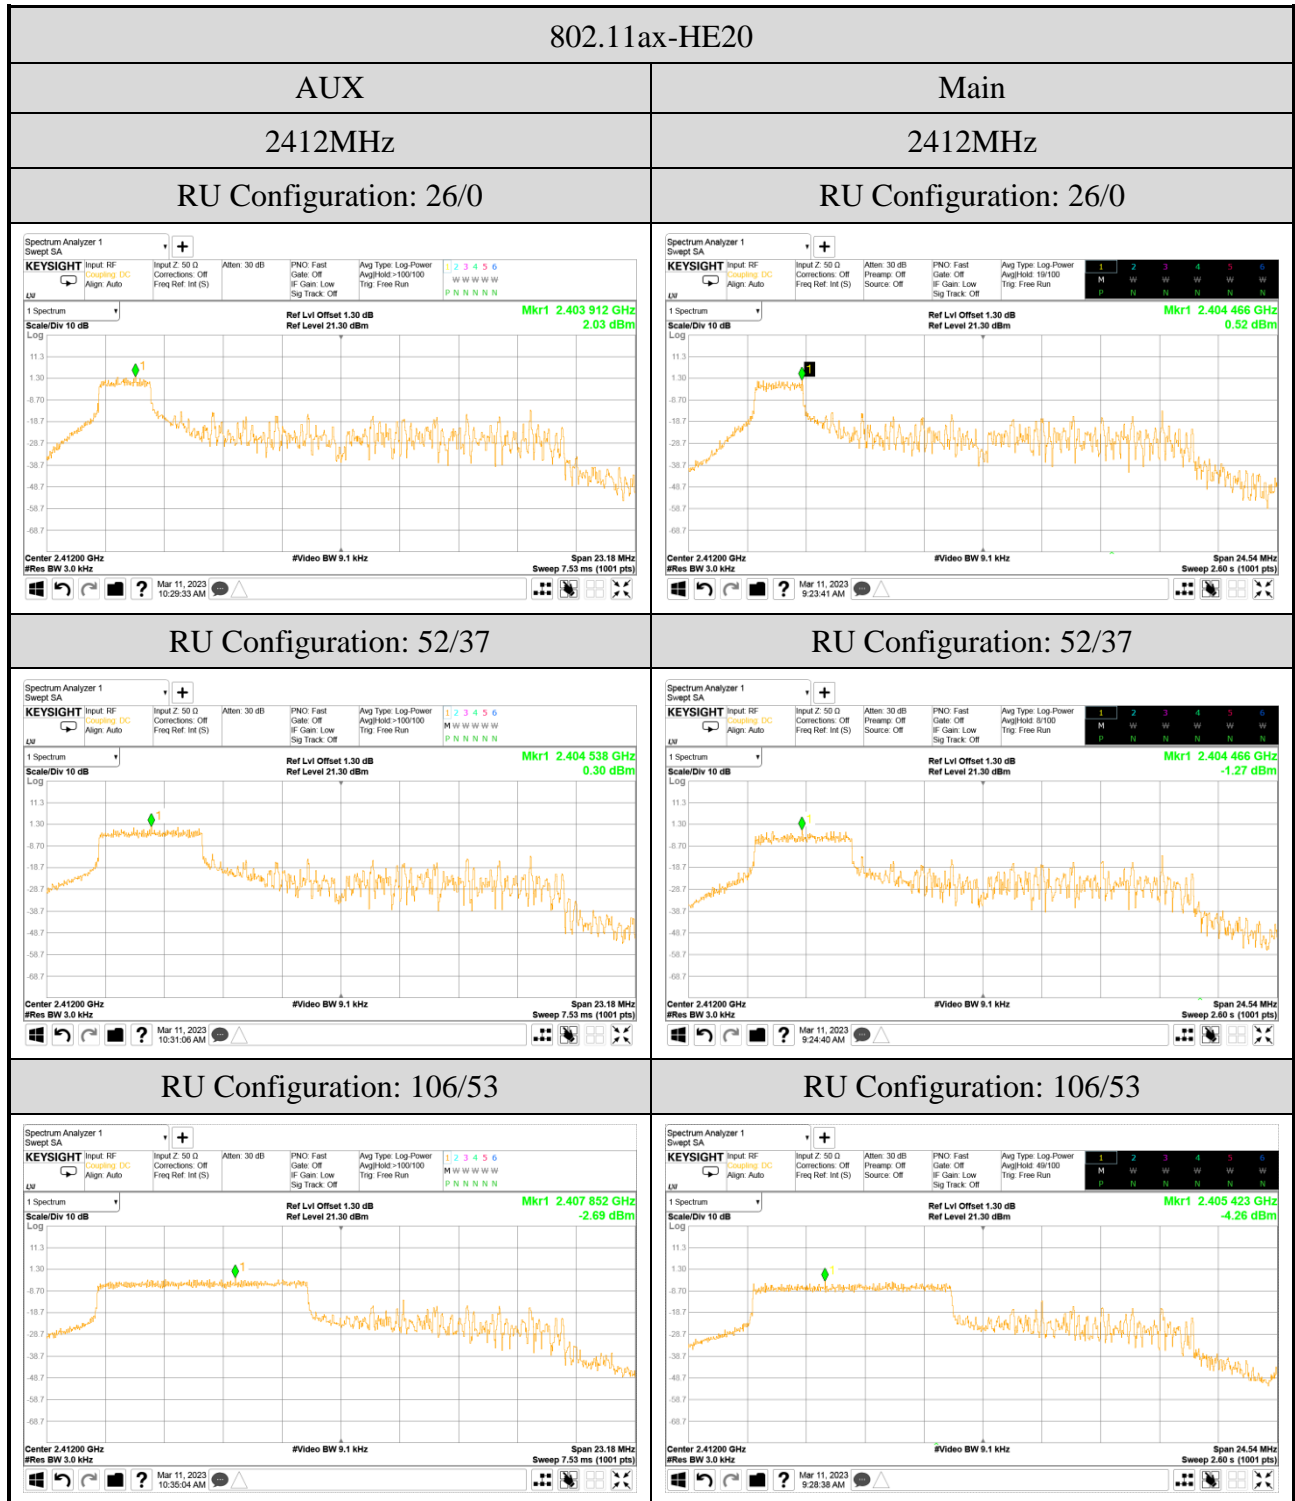

Note: All results have been included cable loss.

802.11ax-HE40

Note: All results have been included cable loss.

Note: All results have been included cable loss.

Note: All results have been included cable loss.

Note: All results have been included cable loss.

Note: All results have been included cable loss.