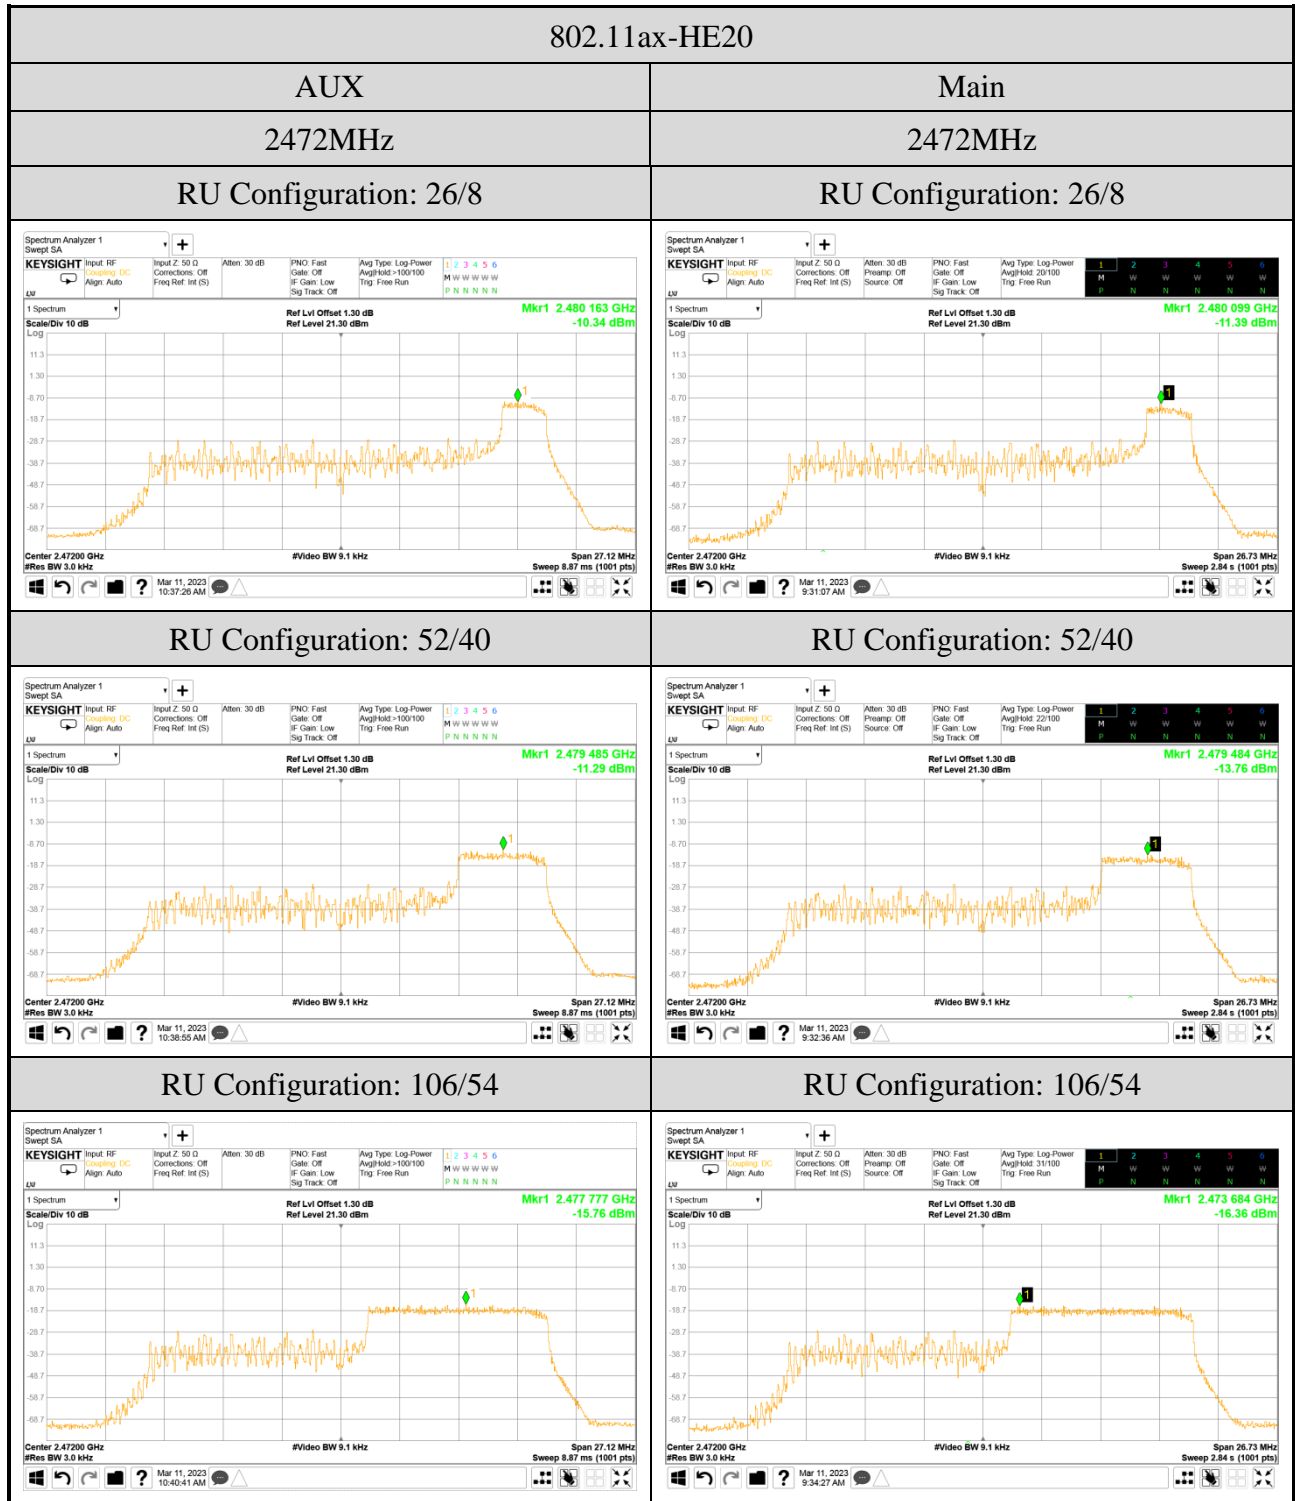

Note: All results have been included cable loss.

802.11ax-HE40

Note: All results have been included cable loss.

Note: All results have been included cable loss.

Note: All results have been included cable loss.

Note: All results have been included cable loss.

Note: All results have been included cable loss.