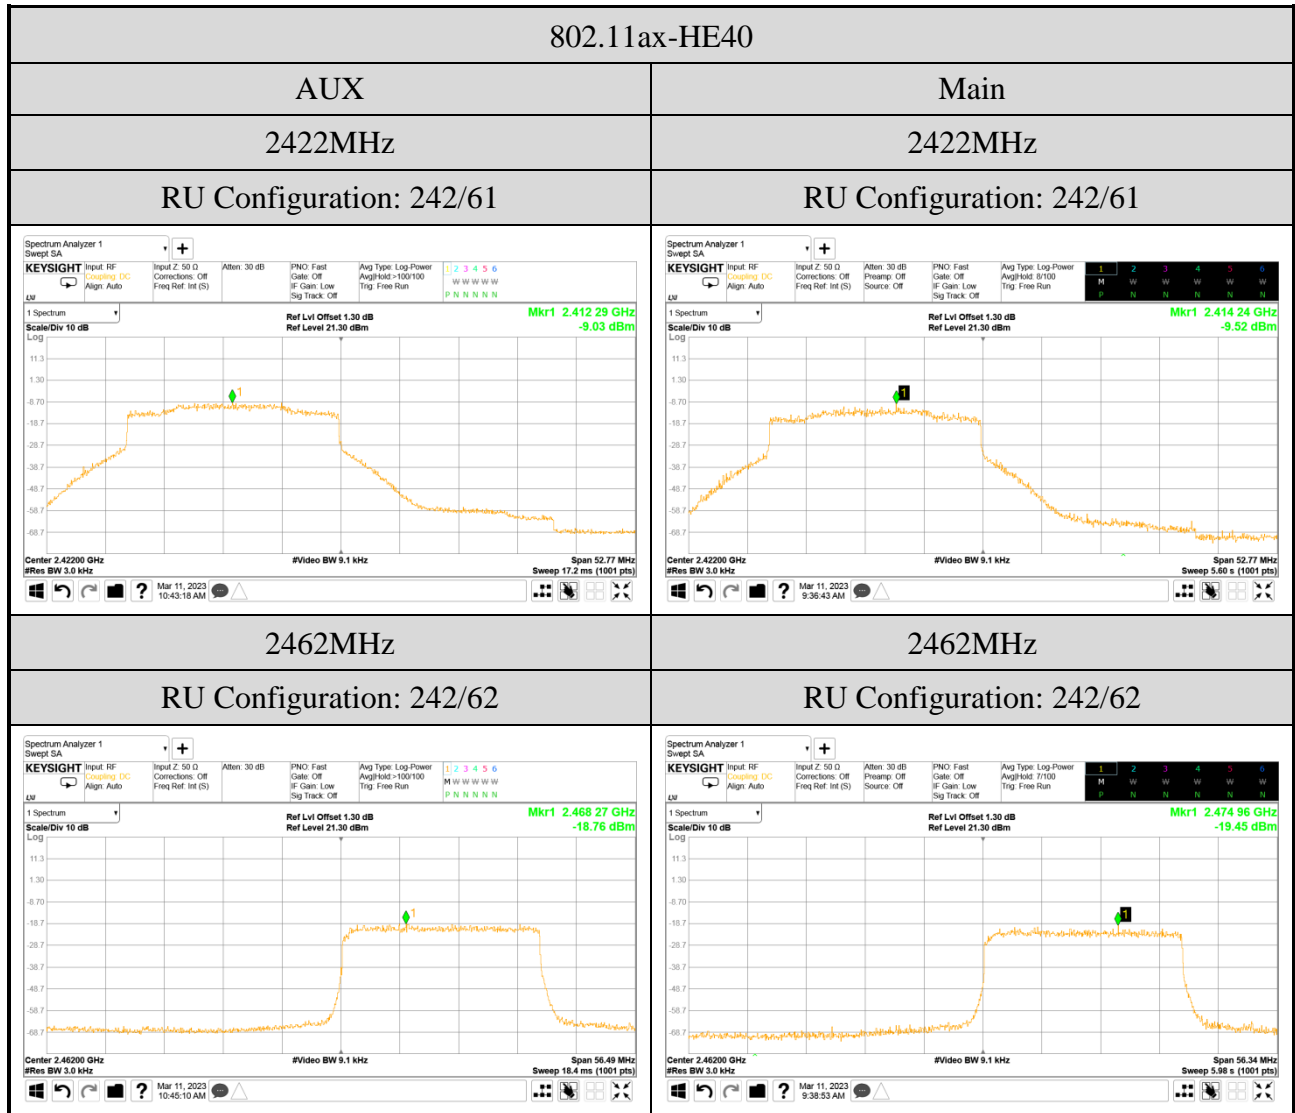

Note: All results have been included cable loss.

802.11ax-HE40

Note: All results have been included cable loss.

Note: All results have been included cable loss.

Note: All results have been included cable loss.

Note: All results have been included cable loss.

Note: All results have been included cable loss.