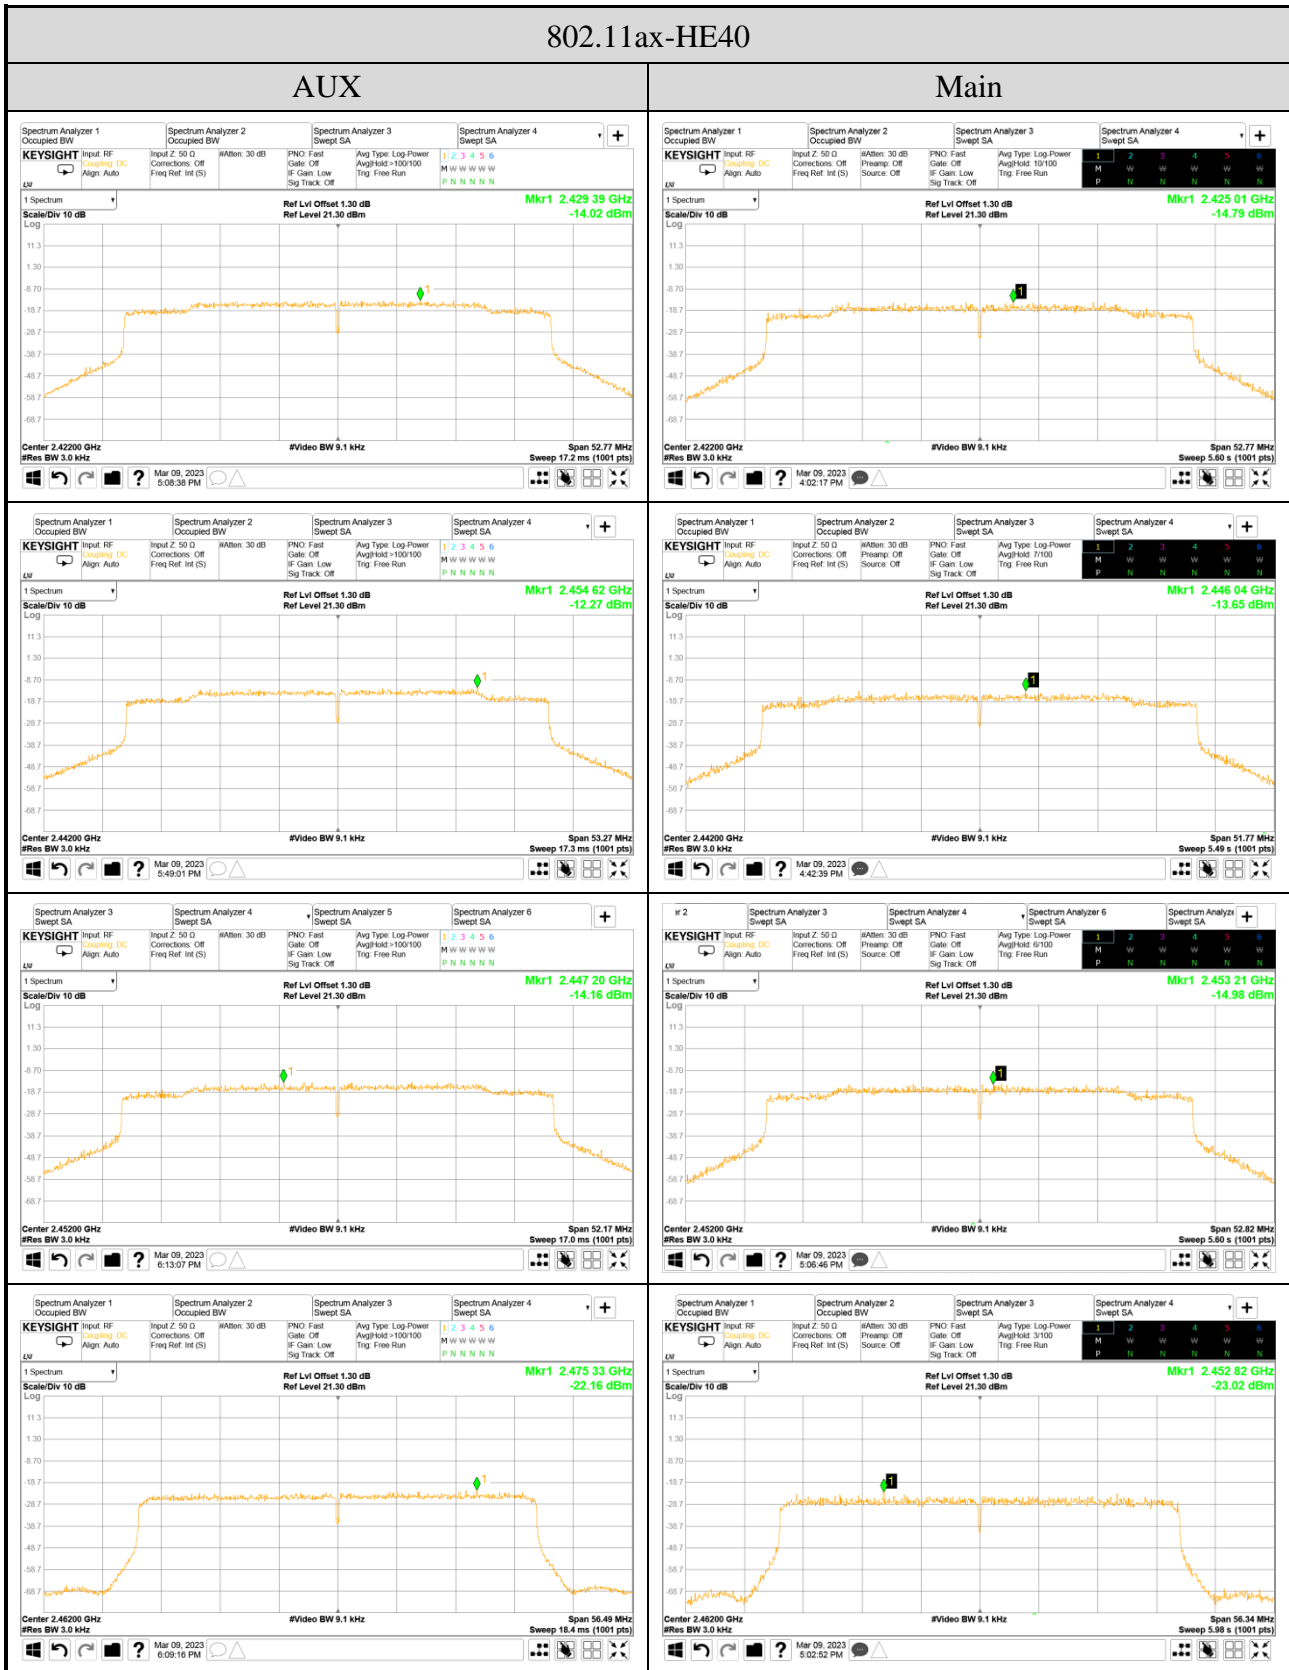

Note: All results have been included cable loss.

802.11ax-HE40

Note: All results have been included cable loss.

Note: All results have been included cable loss.

Note: All results have been included cable loss.

Note: All results have been included cable loss.

Note: All results have been included cable loss.