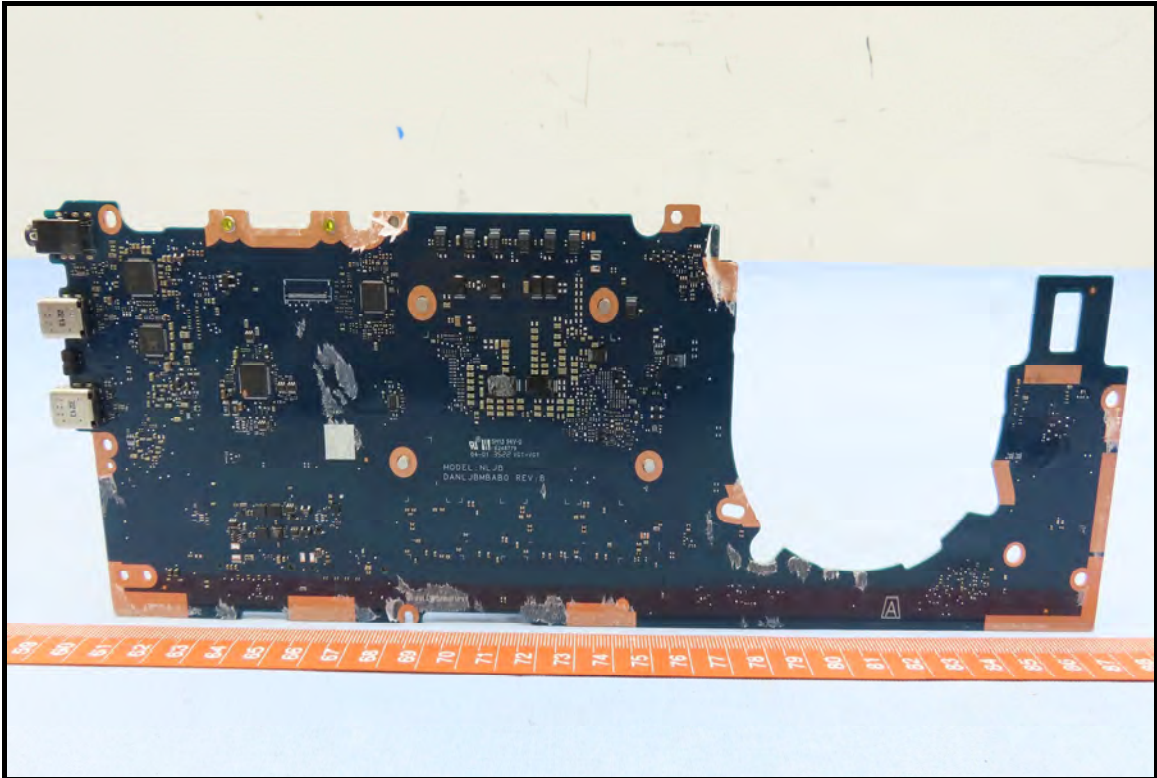

### CONSTRUCTION PHOTOS OF EUT

Antenna, Brand: CHILISIN, Model: DQ600111500 (BTEA00111525GC1A01)

Antenna, Brand: Pulse, Model: DQ602119000 (TZ21190)