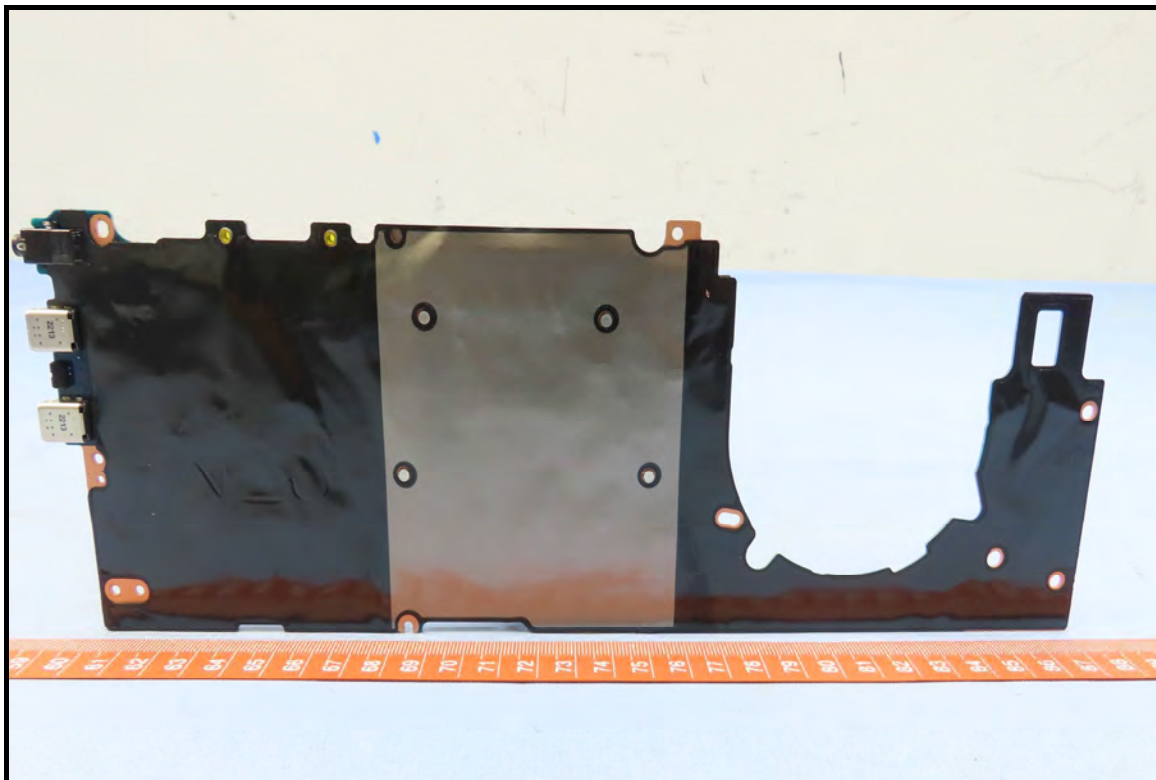

### CONSTRUCTION PHOTOS OF EUT

Antenna, Brand: CHILISIN, Model: DQ600111500 (BTEA00111525GC1A01)

Antenna, Brand: Pulse, Model: DQ602119000 (TZ21190)