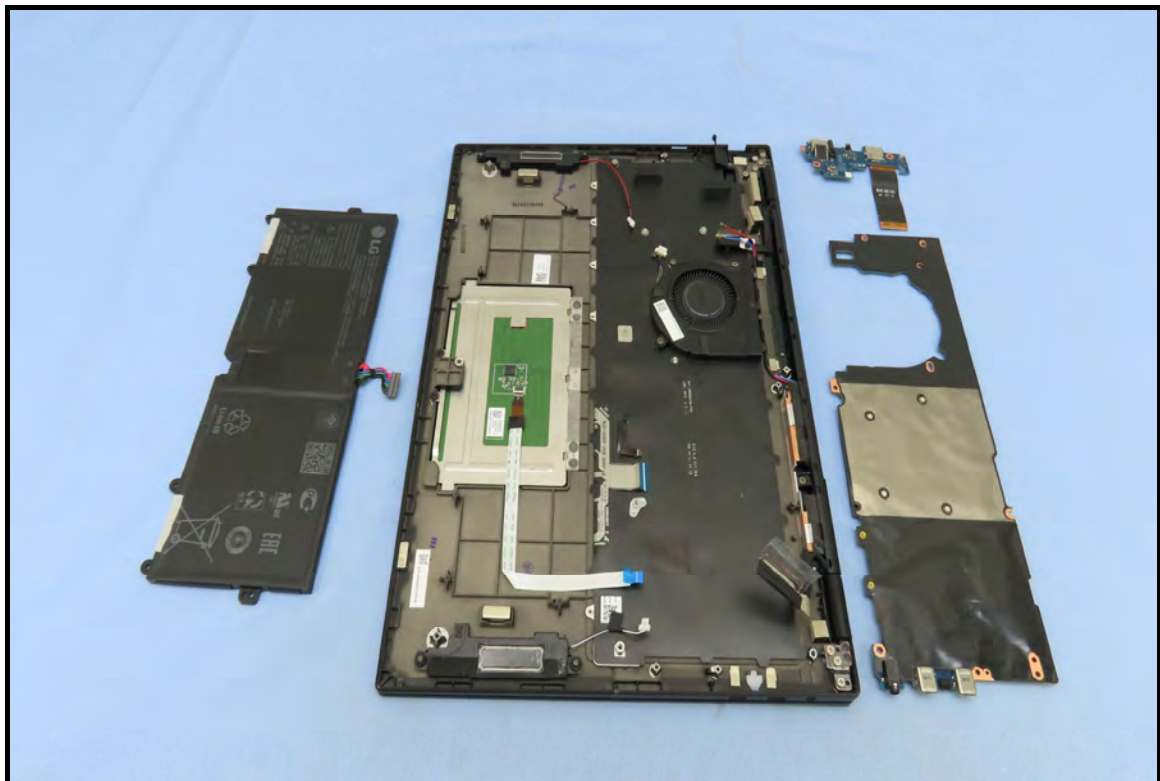

### CONSTRUCTION PHOTOS OF EUT

Antenna, Brand: CHILISIN, Model: DQ600111500 (BTEA00111525GC1A01)

Antenna, Brand: Pulse, Model: DQ602119000 (TZ21190)