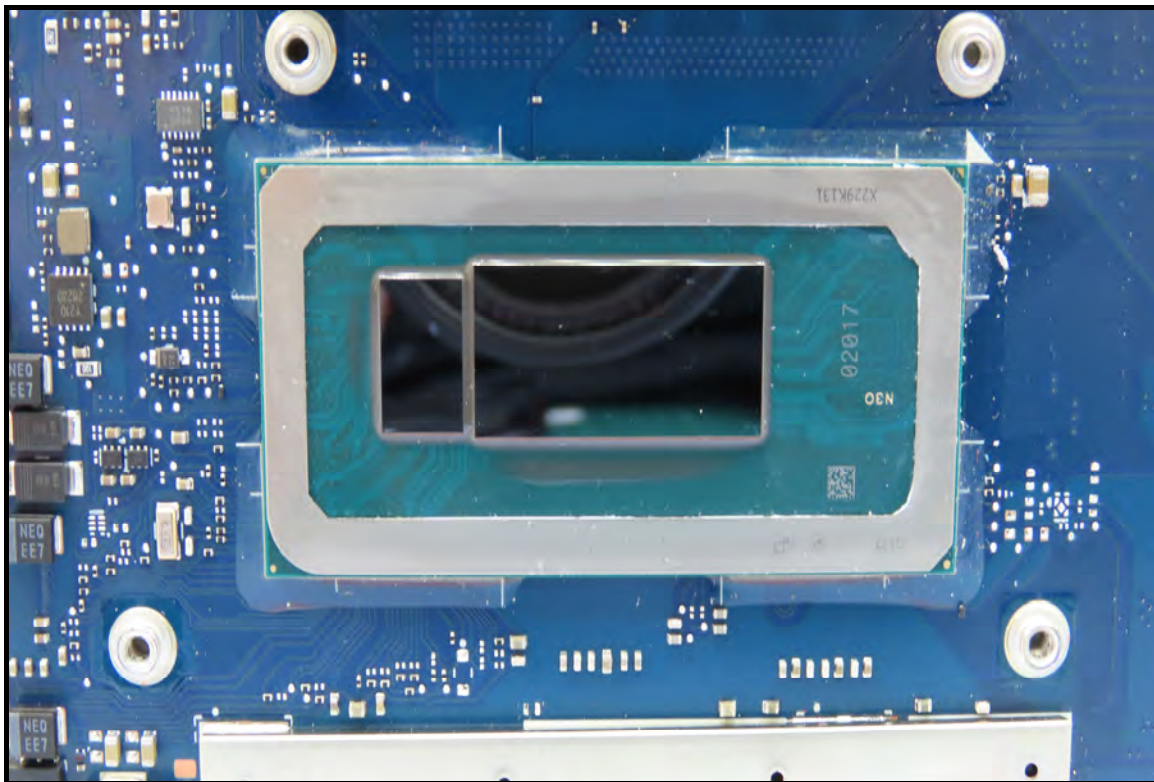

### CONSTRUCTION PHOTOS OF EUT

Antenna, Brand: CHILISIN, Model: DQ600111500 (BTEA00111525GC1A01)

Antenna, Brand: Pulse, Model: DQ602119000 (TZ21190)