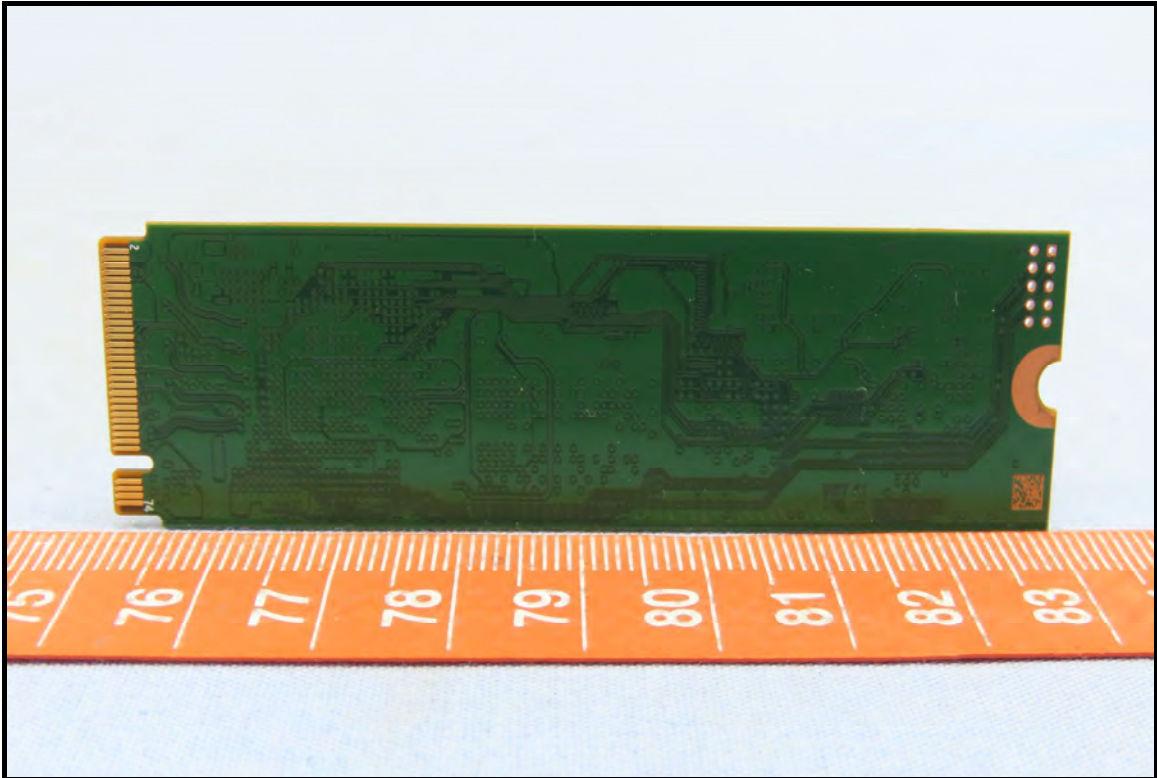

### CONSTRUCTION PHOTOS OF EUT

Antenna, Brand: CHILISIN, Model: DQ600111500 (BTEA00111525GC1A01)

Antenna, Brand: Pulse, Model: DQ602119000 (TZ21190)