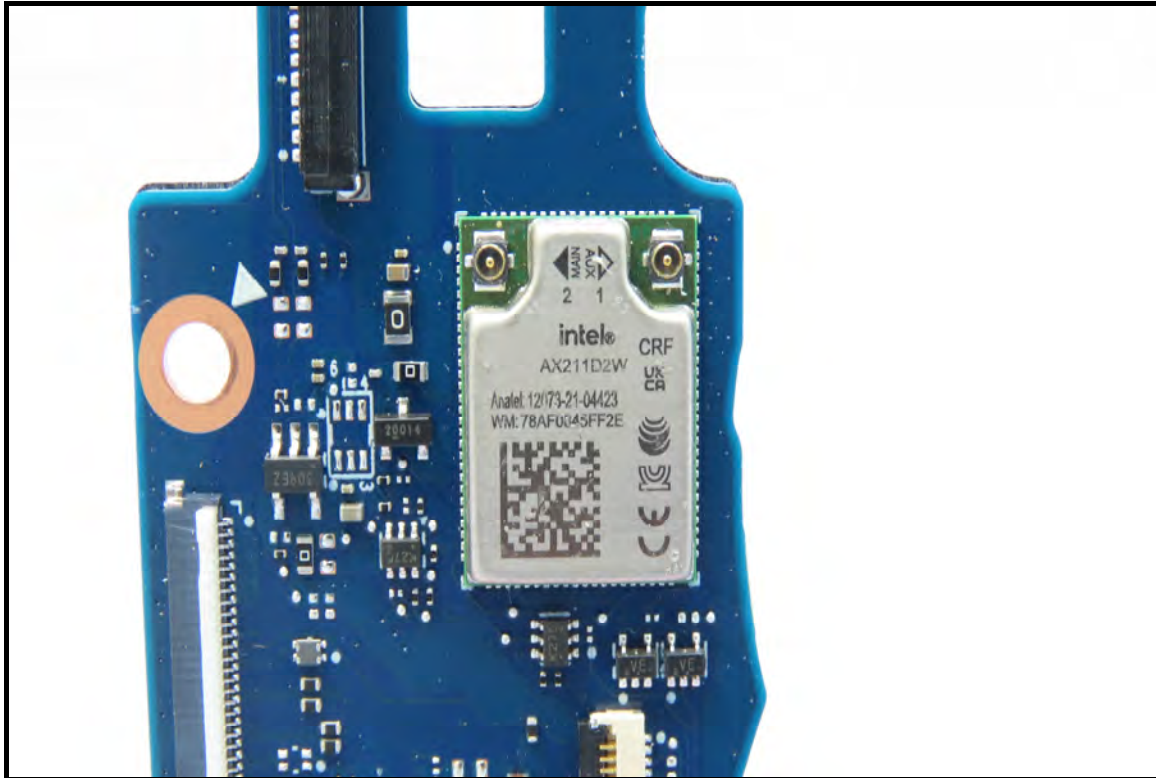

### CONSTRUCTION PHOTOS OF EUT

Antenna, Brand: CHILISIN, Model: DQ600111500 (BTEA00111525GC1A01)

Antenna, Brand: Pulse, Model: DQ602119000 (TZ21190)