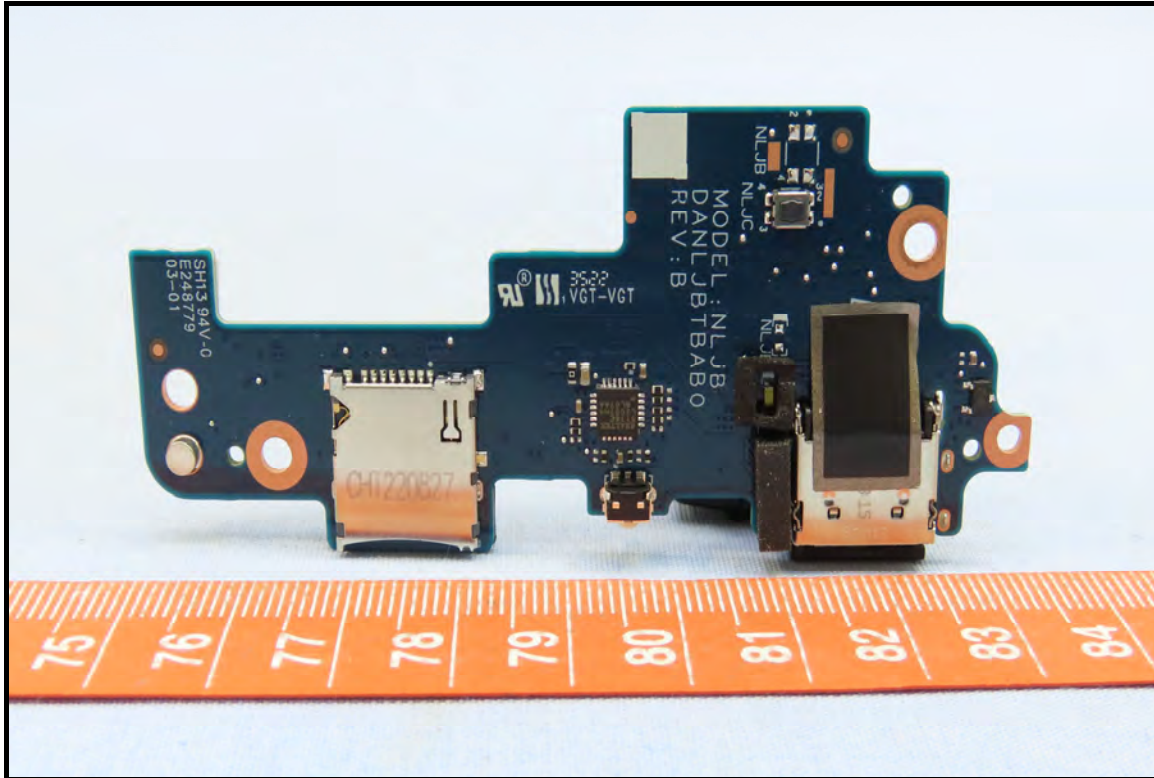

### CONSTRUCTION PHOTOS OF EUT

Antenna, Brand: CHILISIN, Model: DQ600111500 (BTEA00111525GC1A01)

Antenna, Brand: Pulse, Model: DQ602119000 (TZ21190)