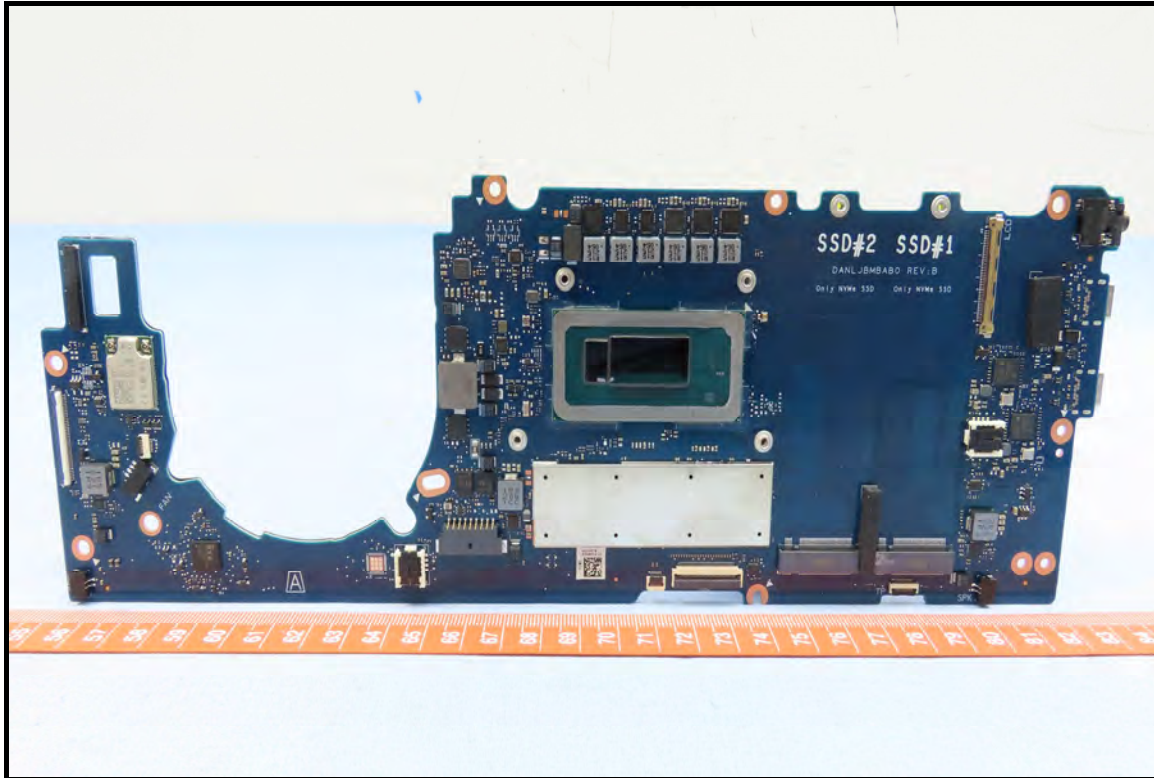

### CONSTRUCTION PHOTOS OF EUT

Antenna, Brand: CHILISIN, Model: DQ600111500 (BTEA00111525GC1A01)

Antenna, Brand: Pulse, Model: DQ602119000 (TZ21190)