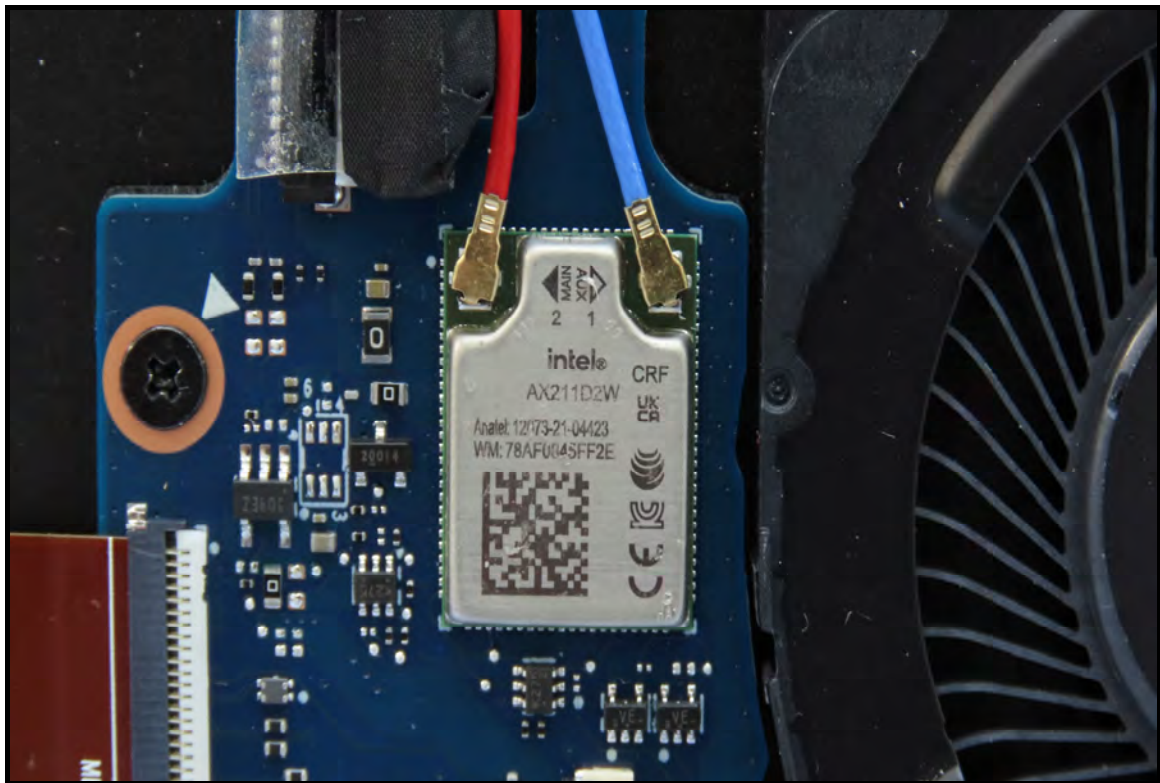

### CONSTRUCTION PHOTOS OF EUT

Antenna, Brand: CHILISIN, Model: DQ600111500 (BTEA00111525GC1A01)

Antenna, Brand: Pulse, Model: DQ602119000 (TZ21190)