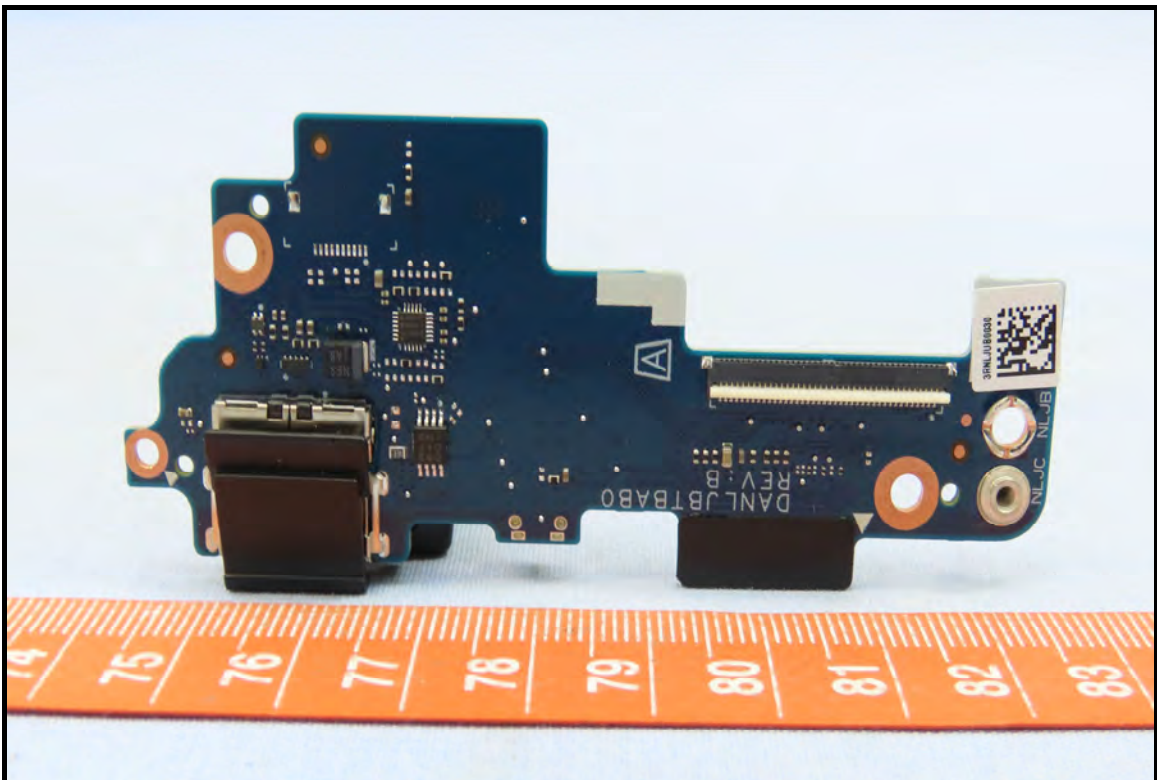

### CONSTRUCTION PHOTOS OF EUT

Antenna, Brand: CHILISIN, Model: DQ600111500 (BTEA00111525GC1A01)

Antenna, Brand: Pulse, Model: DQ602119000 (TZ21190)