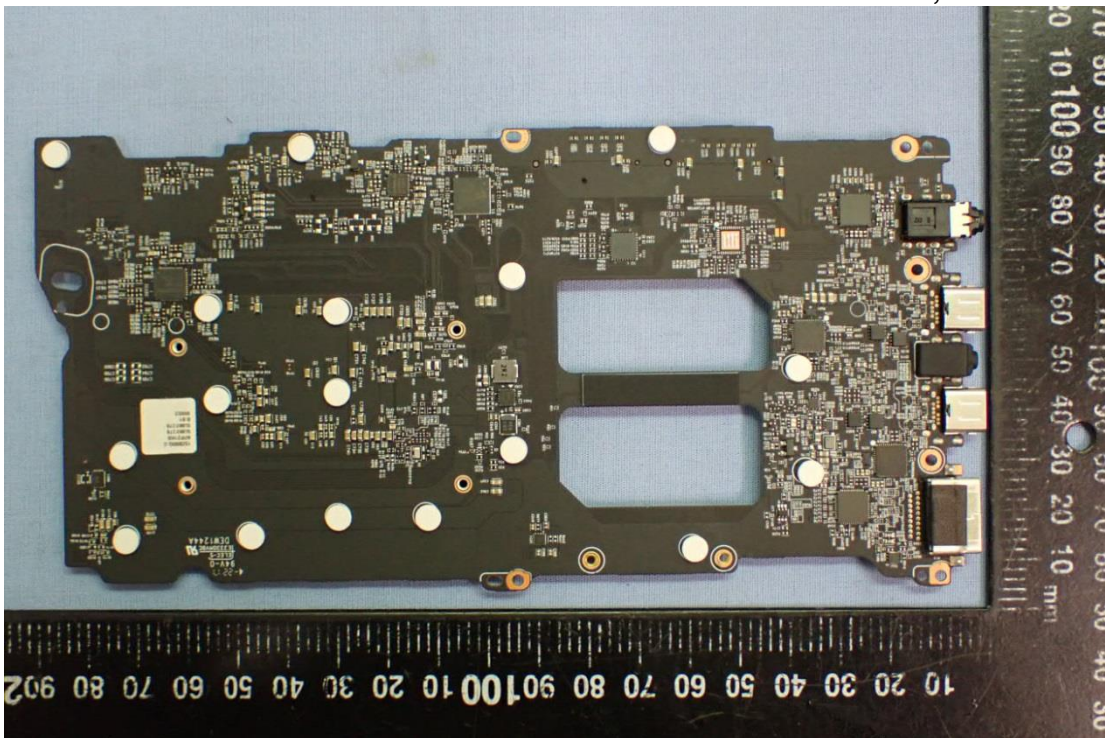

EUT Internal Photos

Figure 13
General Appearance, Internal View

Figure 14
Internal View (Removed Cover)

Figure 15
Internal View (Removed Components)

Figure 16
DC FAN

Figure 17
Main Board, Front View

Figure 18
Main Board, Back View

Figure 19
WLAN SUB Board, Front View

Figure 20
WLAN SUB Board, Back View

Figure 21
WLAN Combo Card, Front View

Figure 22
WLAN Combo Card, Without Shield and Back View

Figure 23
Battery Pack (80Wh), Front View

Figure 24
Battery Pack (80Wh), Back View

Figure 25
SSD, Samsung (1TB), Front View

Figure 26
SSD, Samsung (1TB), Back View

Figure 27
SSD, Samsung (256GB), Front View

Figure 28
SSD, Samsung (256GB), Back View

Figure 29
Touch Pad (Front View)

Figure 30
Touch Pad (Back View)

Figure 31
LCD Panel, Front View

Figure 32
LCD Panel, Back & Label View

Figure 33
WA-P-LELE-04-026, WLAN Combo Antenna Position

Antenna Location