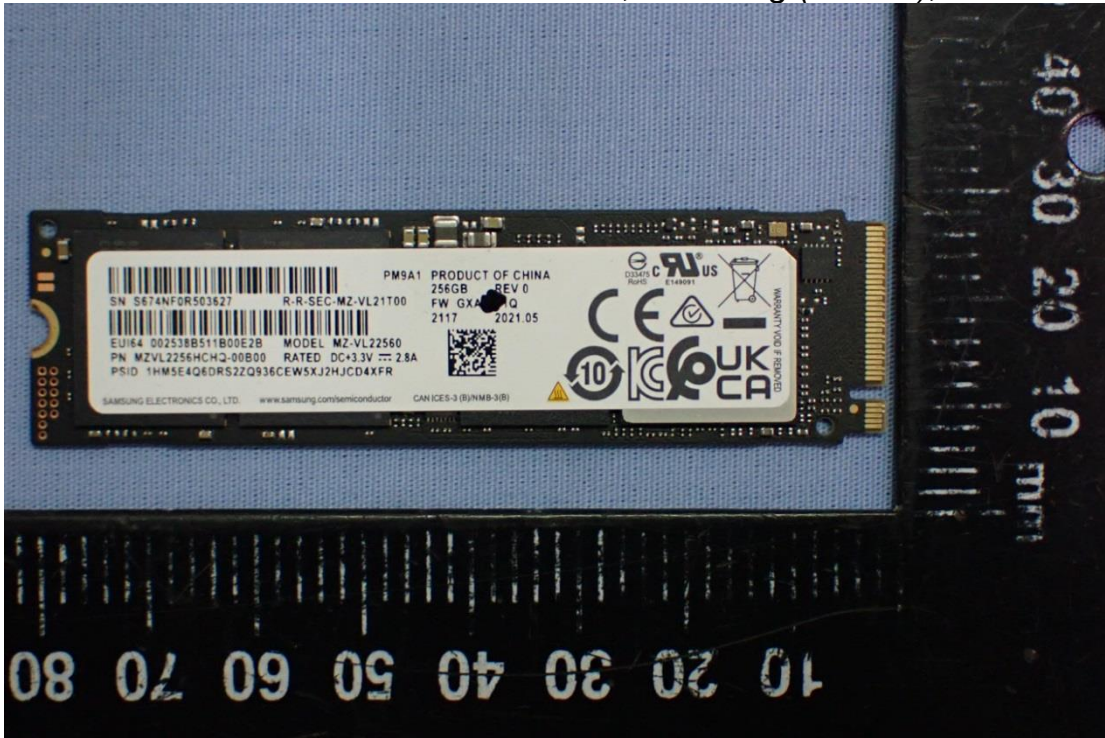

Figure 19
WLAN SUB Board, Front View

Figure 20
WLAN SUB Board, Back View

Figure 21
WLAN Combo Card, Front View

Figure 22
WLAN Combo Card, Without Shield and Back View

Figure 23
Battery Pack (80Wh), Front View

Figure 24
Battery Pack (80Wh), Back View

Figure 25
SSD, Samsung (1TB), Front View

Figure 26
SSD, Samsung (1TB), Back View

Figure 27
SSD, Samsung (256GB), Front View

Figure 28
SSD, Samsung (256GB), Back View

Figure 29
Touch Pad (Front View)

Figure 30
Touch Pad (Back View)

Figure 31
LCD Panel, Front View

Figure 32
LCD Panel, Back & Label View

Figure 33
WA-P-LELE-04-026, WLAN Combo Antenna Position

Antenna Location