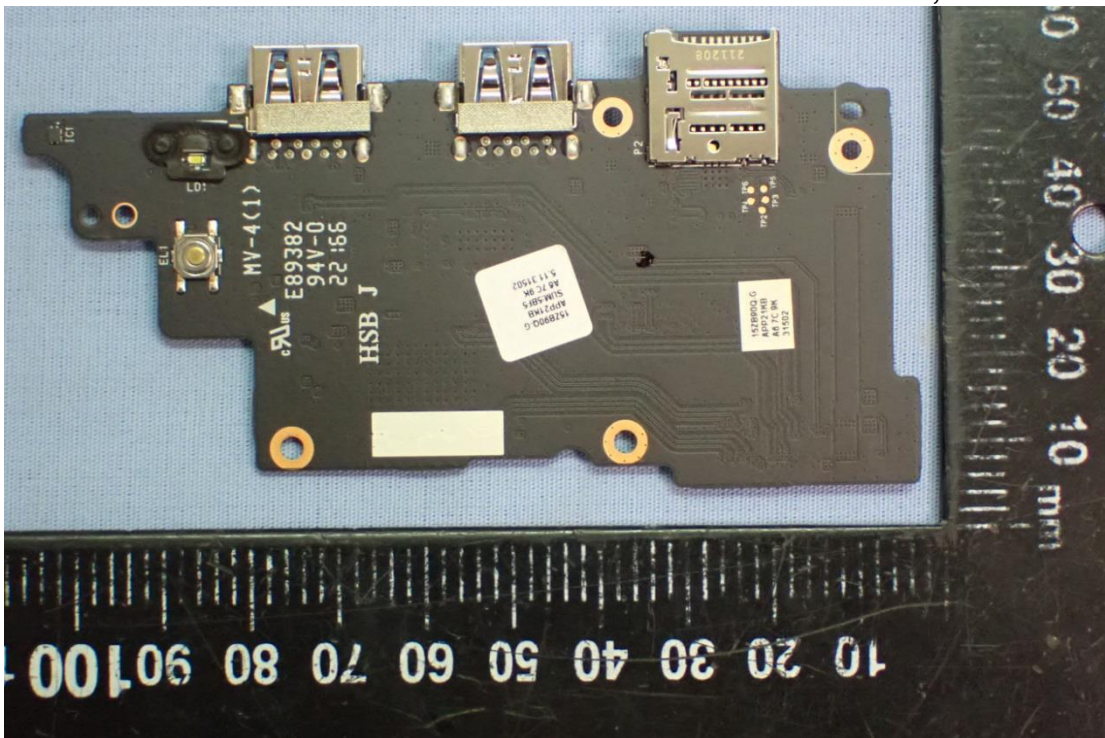

EUT Internal Photos

Figure 13
General Appearance, Internal View

Figure 14
Internal View (Removed Cover)

Figure 15
Internal View (Removed Components)

Figure 16
DC FAN

Figure 17
Main Board, Front View

Figure 18
Main Board, Back View

Figure 19
WLAN SUB Board, Front View

Figure 20
WLAN SUB Board, Back View

Figure 21
WLAN Combo Card, Front View

Figure 22
WLAN Combo Card, Without Shield and Back View

Figure 23
Battery Pack (80Wh), Front View

Figure 24
Battery Pack (80Wh), Back View

Figure 25
SSD, Samsung (1TB), Front View

Figure 26
SSD, Samsung (1TB), Back View

Figure 27
SSD, Samsung (256GB), Front View

Figure 28
SSD, Samsung (256GB), Back View

Figure 29
Touch Pad (Front View)

Figure 30
Touch Pad (Back View)

Figure 31
LCD Panel, Front View

Figure 32
LCD Panel, Back & Label View

Figure 33
WA-P-LELE-04-026, WLAN Combo Antenna Position

Antenna Location