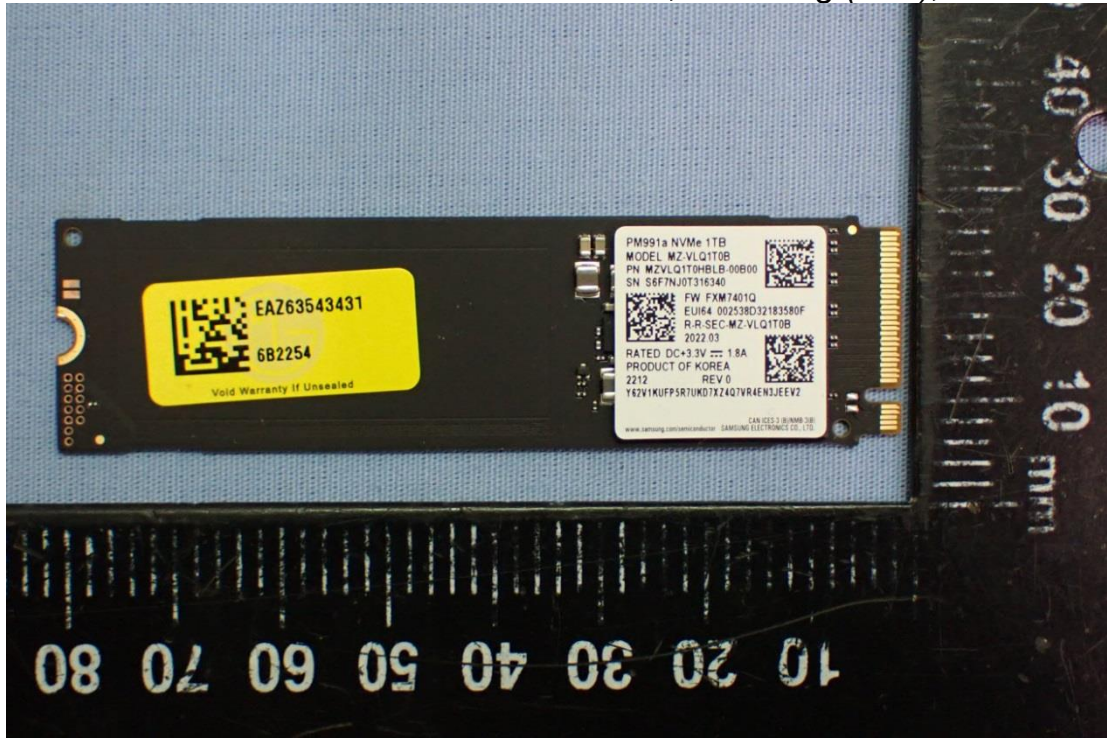

Figure 19
WLAN SUB Board, Front View

Figure 20
WLAN SUB Board, Back View

Figure 21
WLAN Combo Card, Front View

Figure 22
WLAN Combo Card, Without Shield and Back View

Figure 23
Battery Pack (80Wh), Front View

Figure 24
Battery Pack (80Wh), Back View

Figure 25
SSD, Samsung (1TB), Front View

Figure 26
SSD, Samsung (1TB), Back View

Figure 27
SSD, Samsung (256GB), Front View

Figure 28
SSD, Samsung (256GB), Back View

Figure 29
Touch Pad (Front View)

Figure 30
Touch Pad (Back View)

Figure 31
LCD Panel, Front View

Figure 32
LCD Panel, Back & Label View

Figure 33
WA-P-LELE-04-026, WLAN Combo Antenna Position

Antenna Location