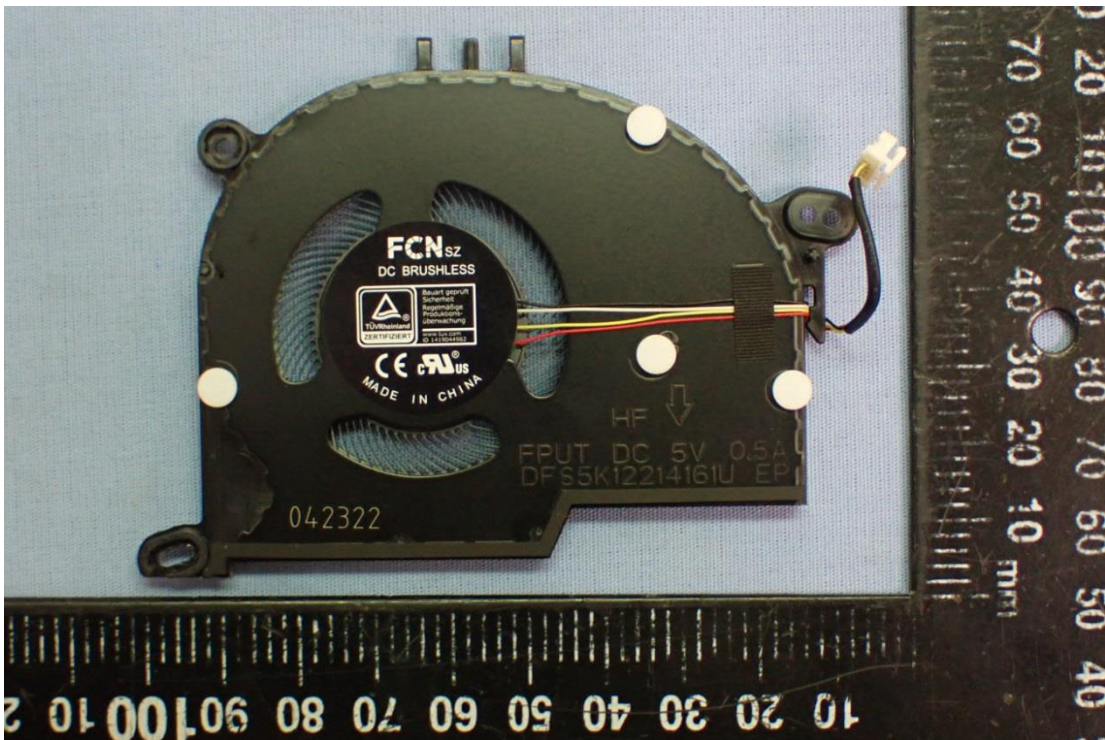

EUT Internal Photos

Figure 13
General Appearance, Internal View

Figure 14
Internal View (Removed Cover)

Figure 15
Internal View (Removed Components)

Figure 16
DC FAN

Figure 17
Main Board, Front View

Figure 18
Main Board, Back View

Figure 19
WLAN SUB Board, Front View

Figure 20
WLAN SUB Board, Back View

Figure 21
WLAN Combo Card, Front View

Figure 22
WLAN Combo Card, Without Shield and Back View

Figure 23
Battery Pack (80Wh), Front View

Figure 24
Battery Pack (80Wh), Back View

Figure 25
SSD, Samsung (1TB), Front View

Figure 26
SSD, Samsung (1TB), Back View

Figure 27
SSD, Samsung (256GB), Front View

Figure 28
SSD, Samsung (256GB), Back View

Figure 29
Touch Pad (Front View)

Figure 30
Touch Pad (Back View)

Figure 31
LCD Panel, Front View

Figure 32
LCD Panel, Back & Label View

Figure 33
WA-P-LELE-04-026, WLAN Combo Antenna Position

Antenna Location