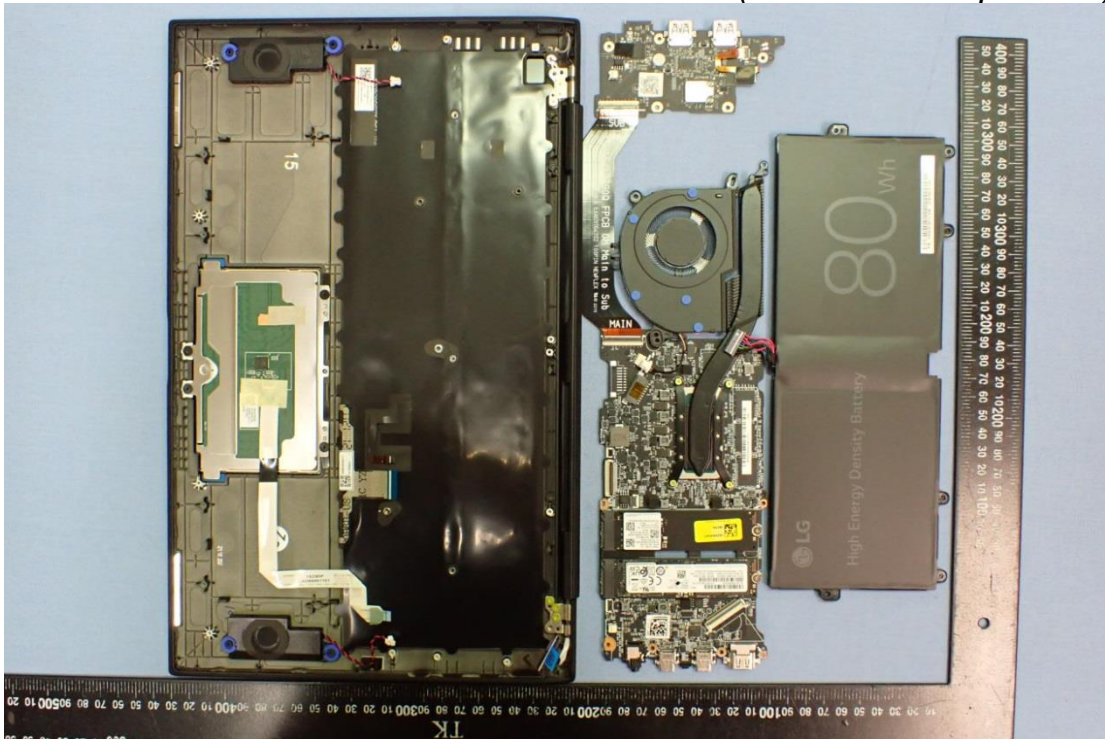

EUT Internal Photos

Figure 13
General Appearance, Internal View

Figure 14
Internal View (Removed Cover)

Figure 15
Internal View (Removed Components)

Figure 16
DC FAN

Figure 17
Main Board, Front View

Figure 18
Main Board, Back View

Figure 19
WLAN SUB Board, Front View

Figure 20
WLAN SUB Board, Back View

Figure 21
WLAN Combo Card, Front View

Figure 22
WLAN Combo Card, Without Shield and Back View

Figure 23
Battery Pack (80Wh), Front View

Figure 24
Battery Pack (80Wh), Back View

Figure 25
SSD, Samsung (1TB), Front View

Figure 26
SSD, Samsung (1TB), Back View

Figure 27
SSD, Samsung (256GB), Front View

Figure 28
SSD, Samsung (256GB), Back View