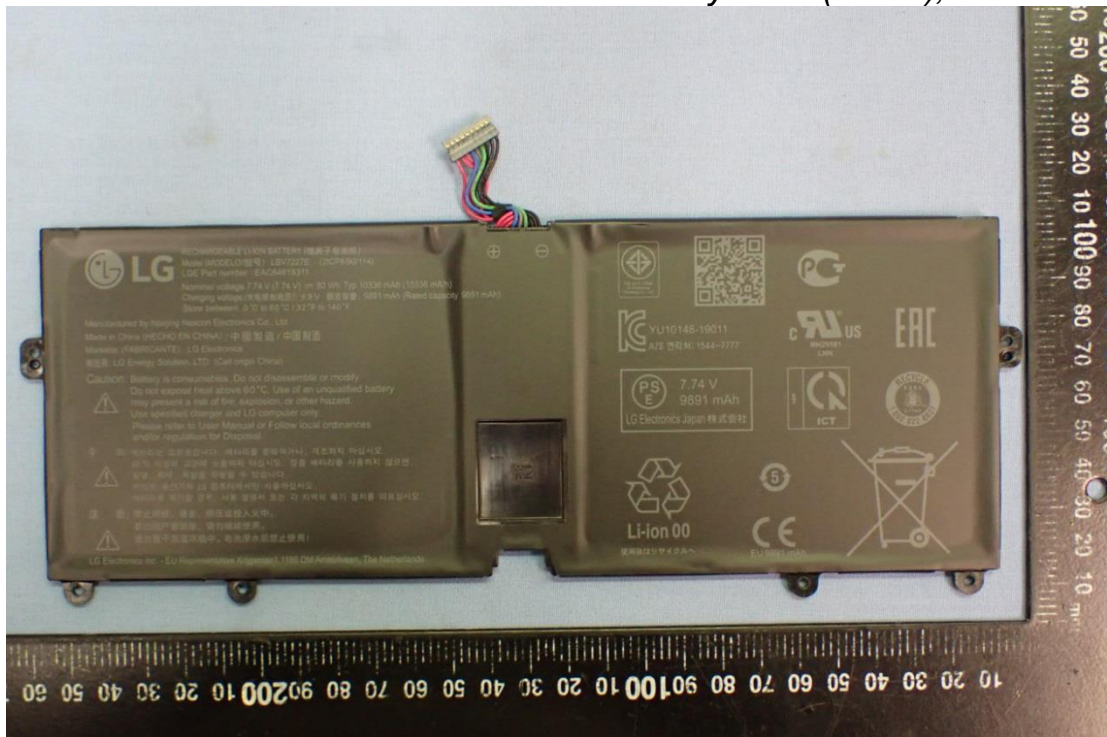

EUT Internal Photos

Figure 13
General Appearance, Internal View

Figure 14
Internal View (Removed Cover)

Figure 15
Internal View (Removed Components)

Figure 16
DC FAN

Figure 17
Main Board, Front View

Figure 18
Main Board, Back View

Figure 19
WLAN SUB Board, Front View

Figure 20
WLAN SUB Board, Back View

Figure 21
WLAN Combo Card, Front View

Figure 22
WLAN Combo Card, Without Shield and Back View

Figure 23
Battery Pack (80Wh), Front View

Figure 24
Battery Pack (80Wh), Back View

Figure 25
SSD, Samsung (1TB), Front View

Figure 26
SSD, Samsung (1TB), Back View

Figure 27
SSD, Samsung (256GB), Front View

Figure 28
SSD, Samsung (256GB), Back View

Figure 29
Touch Pad (Front View)

Figure 30
Touch Pad (Back View)

Figure 31
LCD Panel, Front View

Figure 32
LCD Panel, Back & Label View

Figure 33
WA-P-LELE-04-026, WLAN Combo Antenna Position

Antenna Location