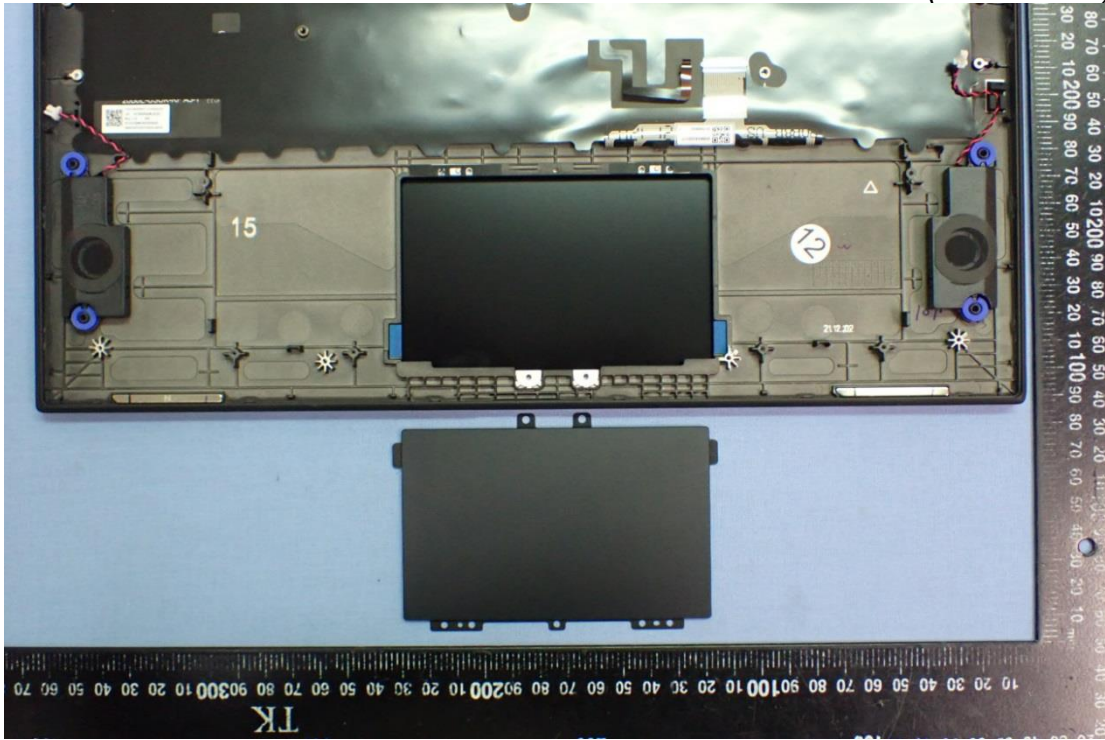

EUT Internal Photos

Figure 13
General Appearance, Internal View

Figure 14
Internal View (Removed Cover)

Figure 15
Internal View (Removed Components)

Figure 16
DC FAN

Figure 17
Main Board, Front View

Figure 18
Main Board, Back View

Figure 19
WLAN SUB Board, Front View

Figure 20
WLAN SUB Board, Back View

Figure 21
WLAN Combo Card, Front View

Figure 22
WLAN Combo Card, Without Shield and Back View

Figure 23
Battery Pack (80Wh), Front View

Figure 29
Touch Pad (Front View)

Figure 30
Touch Pad (Back View)

Figure 31
LCD Panel, Front View

Figure 32
LCD Panel, Back & Label View

Figure 33
WA-P-LELE-04-026, WLAN Combo Antenna Position

Antenna Location