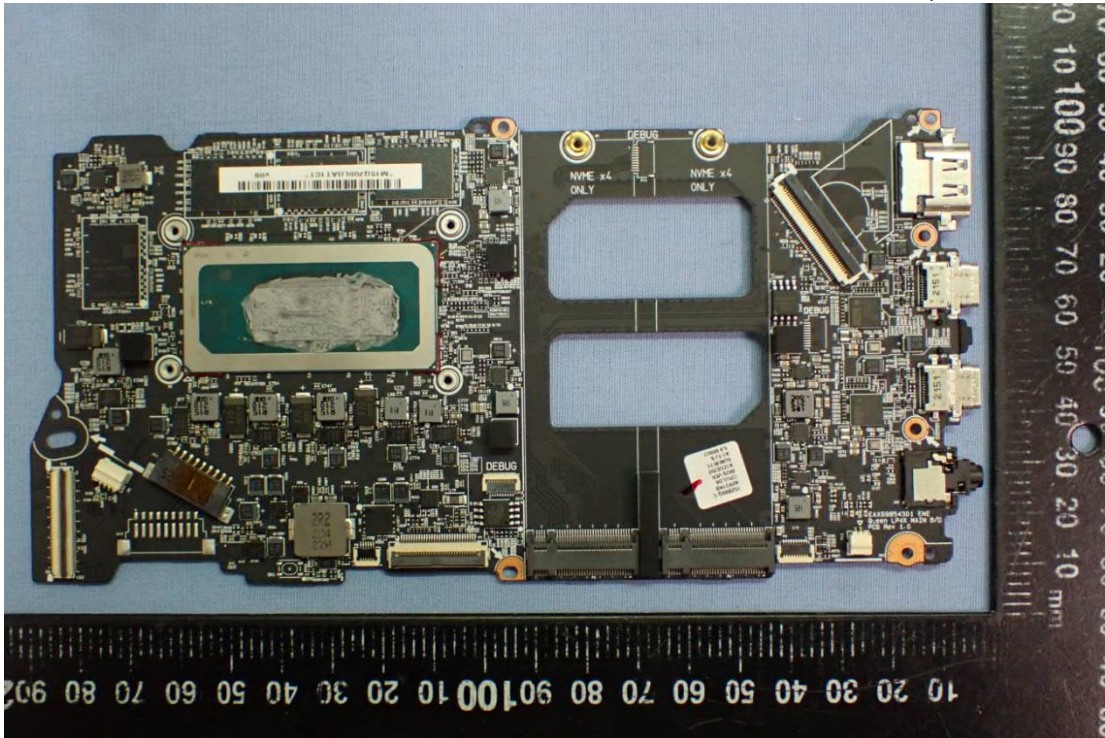

EUT Internal Photos

Figure 13
General Appearance, Internal View

Figure 14
Internal View (Removed Cover)

Figure 15
Internal View (Removed Components)

Figure 16
DC FAN

Figure 17
Main Board, Front View

Figure 18
Main Board, Back View

Figure 19
WLAN SUB Board, Front View

Figure 20
WLAN SUB Board, Back View

Figure 21
WLAN Combo Card, Front View

Figure 22
WLAN Combo Card, Without Shield and Back View

Figure 23
Battery Pack (80Wh), Front View

Figure 24
Battery Pack (80Wh), Back View

Figure 25
SSD, Samsung (1TB), Front View

Figure 26
SSD, Samsung (1TB), Back View

Figure 27
SSD, Samsung (256GB), Front View

Figure 28
SSD, Samsung (256GB), Back View

Figure 29
Touch Pad (Front View)

Figure 30
Touch Pad (Back View)

Figure 31
LCD Panel, Front View

Figure 32
LCD Panel, Back & Label View

Figure 33
WA-P-LELE-04-026, WLAN Combo Antenna Position

Antenna Location