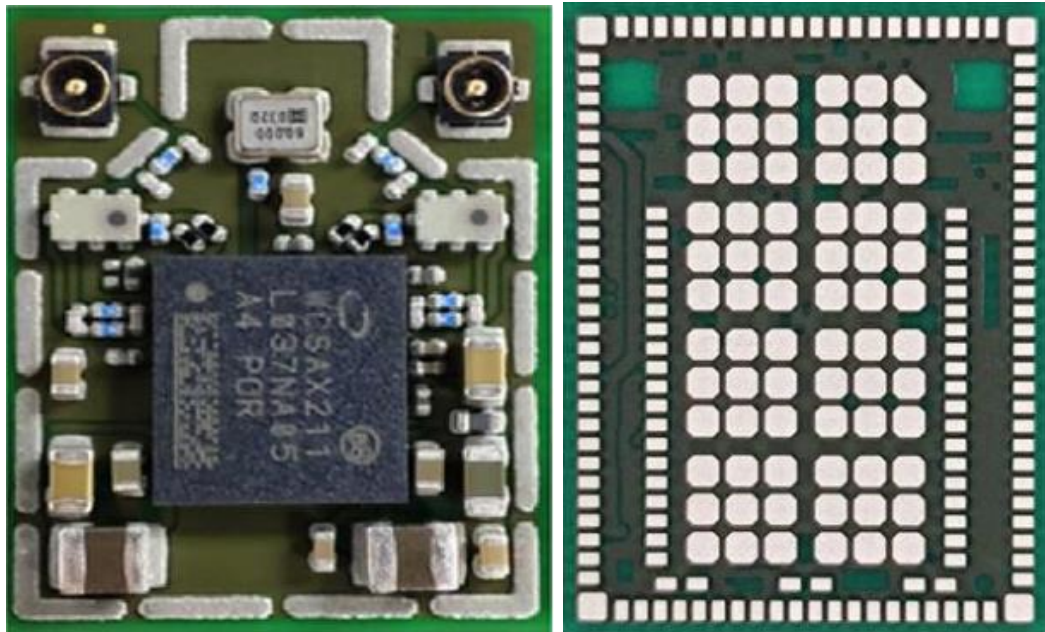

EUT Internal Photos

Figure 13
General Appearance, Internal View

Figure 14
Internal View (Removed Cover)

Figure 15
Internal View (Removed Components)

Figure 16
DC FAN

Figure 17
Main Board, Front View

Figure 18
Main Board, Back View

Figure 19
WLAN SUB Board, Front View

Figure 20
WLAN SUB Board, Back View

Figure 21
WLAN Combo Card, Front View

Figure 22
WLAN Combo Card, Without Shield and Back View

Figure 23
Battery Pack (80Wh), Front View

Figure 24
Battery Pack (80Wh), Back View

Figure 25
SSD, Samsung (1TB), Front View

Figure 26
SSD, Samsung (1TB), Back View

Figure 27
SSD, Samsung (256GB), Front View

Figure 28
SSD, Samsung (256GB), Back View

Figure 29
Touch Pad (Front View)

Figure 30
Touch Pad (Back View)

Figure 31
LCD Panel, Front View

Figure 32
LCD Panel, Back & Label View

Figure 33
WA-P-LELE-04-026, WLAN Combo Antenna Position

Antenna Location