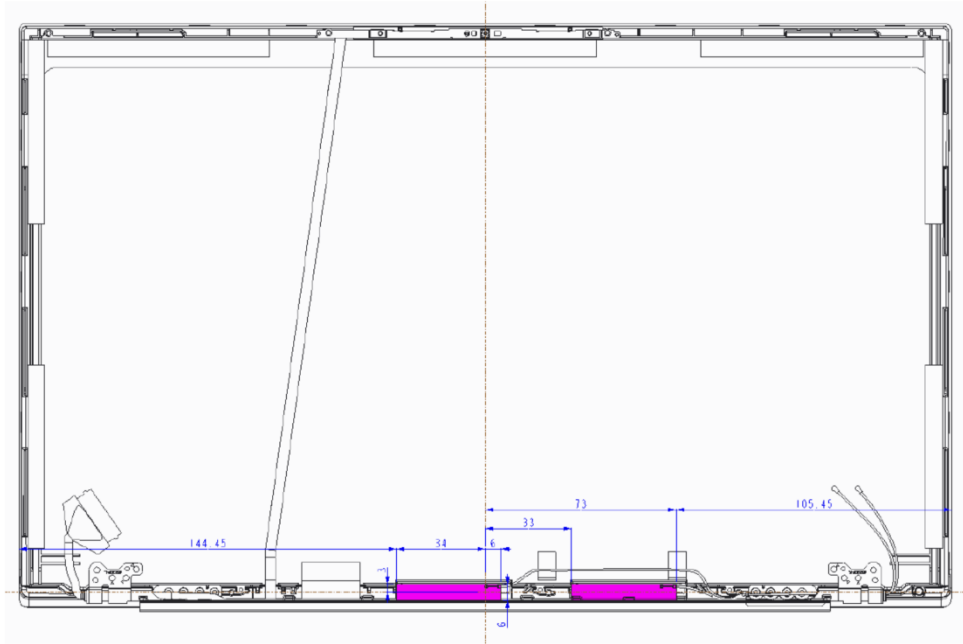

Figure 29
Touch Pad (Front View)

Figure 30
Touch Pad (Back View)

Figure 31
LCD Panel, Front View

Figure 32
LCD Panel, Back & Label View

Figure 33
WA-P-LELE-04-026, WLAN Combo Antenna Position

Antenna Location