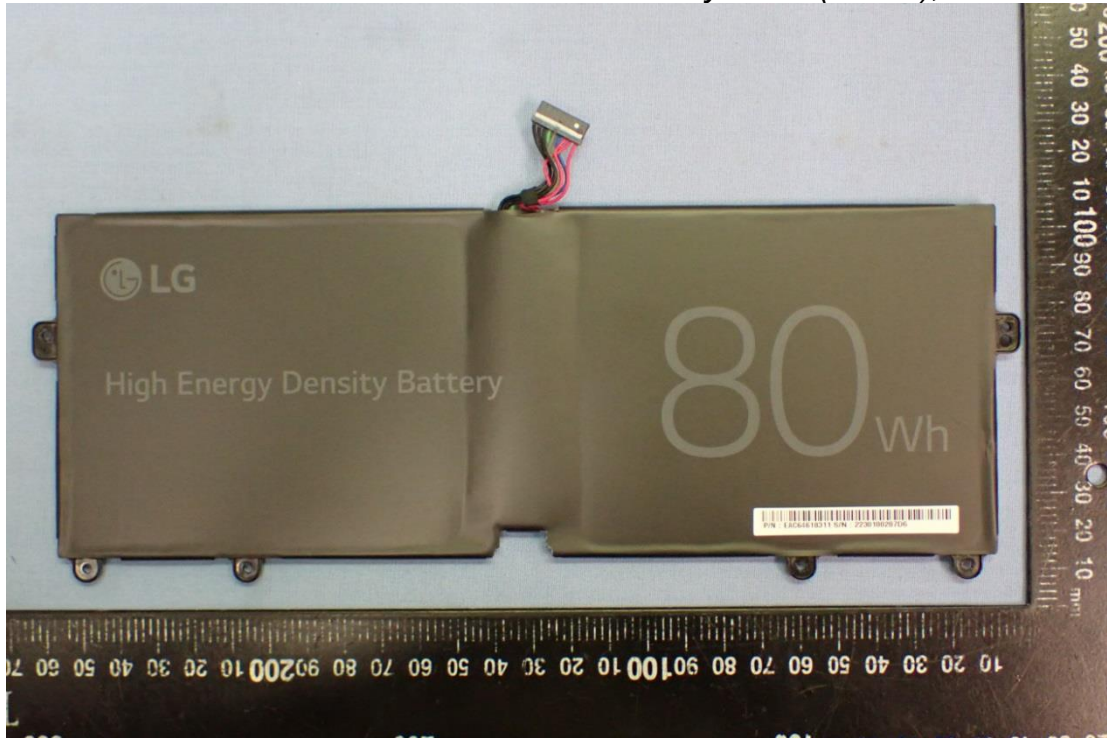

EUT Internal Photos

Figure 13
General Appearance, Internal View

Figure 14
Internal View (Removed Cover)

Figure 15
Internal View (Removed Components)

Figure 16
DC FAN

Figure 17
Main Board, Front View

Figure 18
Main Board, Back View

Figure 19
WLAN SUB Board, Front View

Figure 20
WLAN SUB Board, Back View

Figure 21
WLAN Combo Card, Front View

Figure 22
WLAN Combo Card, Without Shield and Back View

Figure 23
Battery Pack (80Wh), Front View

Figure 24
Battery Pack (80Wh), Back View

Figure 25
SSD, Samsung (1TB), Front View

Figure 26
SSD, Samsung (1TB), Back View

Figure 27
SSD, Samsung (256GB), Front View

Figure 28
SSD, Samsung (256GB), Back View