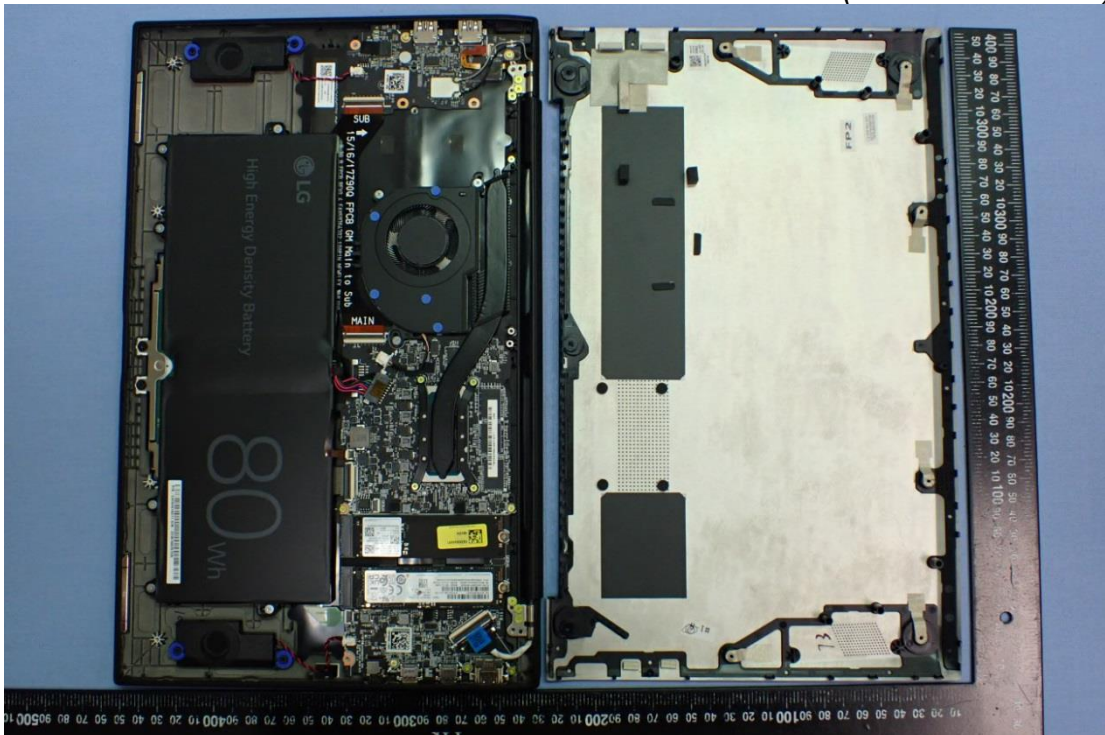

EUT Internal Photos

Figure 13
General Appearance, Internal View

Figure 14
Internal View (Removed Cover)

Figure 15
Internal View (Removed Components)

Figure 16
DC FAN

Figure 17
Main Board, Front View

Figure 18
Main Board, Back View

Figure 19
WLAN SUB Board, Front View

Figure 20
WLAN SUB Board, Back View

Figure 21
WLAN Combo Card, Front View

Figure 22
WLAN Combo Card, Without Shield and Back View

Figure 23
Battery Pack (80Wh), Front View

Figure 24
Battery Pack (80Wh), Back View

Figure 25
SSD, Samsung (1TB), Front View

Figure 26
SSD, Samsung (1TB), Back View

Figure 27
SSD, Samsung (256GB), Front View

Figure 28
SSD, Samsung (256GB), Back View