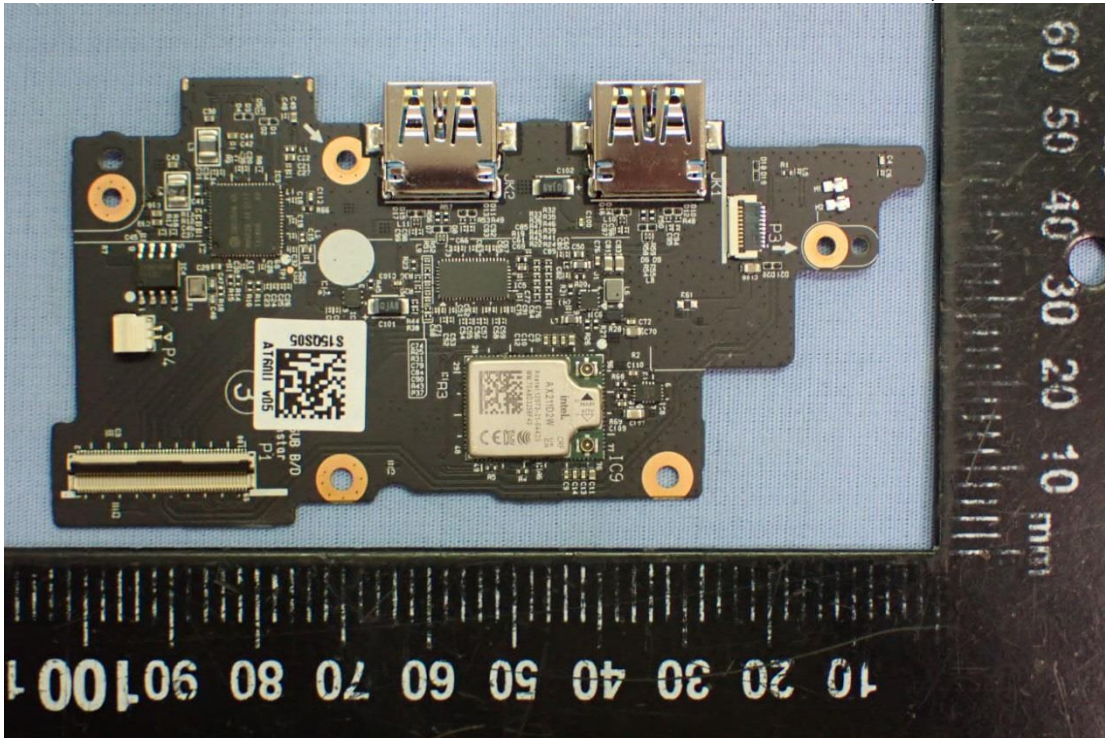

EUT Internal Photos

Figure 13
General Appearance, Internal View

Figure 14
Internal View (Removed Cover)

Figure 15
Internal View (Removed Components)

Figure 16
DC FAN

Figure 17
Main Board, Front View

Figure 18
Main Board, Back View

Figure 19
WLAN SUB Board, Front View

Figure 20
WLAN SUB Board, Back View

Figure 21
WLAN Combo Card, Front View

Figure 22
WLAN Combo Card, Without Shield and Back View

Figure 23
Battery Pack (80Wh), Front View

Figure 24
Battery Pack (80Wh), Back View

Figure 25
SSD, Samsung (1TB), Front View

Figure 26
SSD, Samsung (1TB), Back View

Figure 27
SSD, Samsung (256GB), Front View

Figure 28
SSD, Samsung (256GB), Back View

Figure 29
Touch Pad (Front View)

Figure 30
Touch Pad (Back View)

Figure 31
LCD Panel, Front View

Figure 32
LCD Panel, Back & Label View

Figure 33
WA-P-LELE-04-026, WLAN Combo Antenna Position

Antenna Location