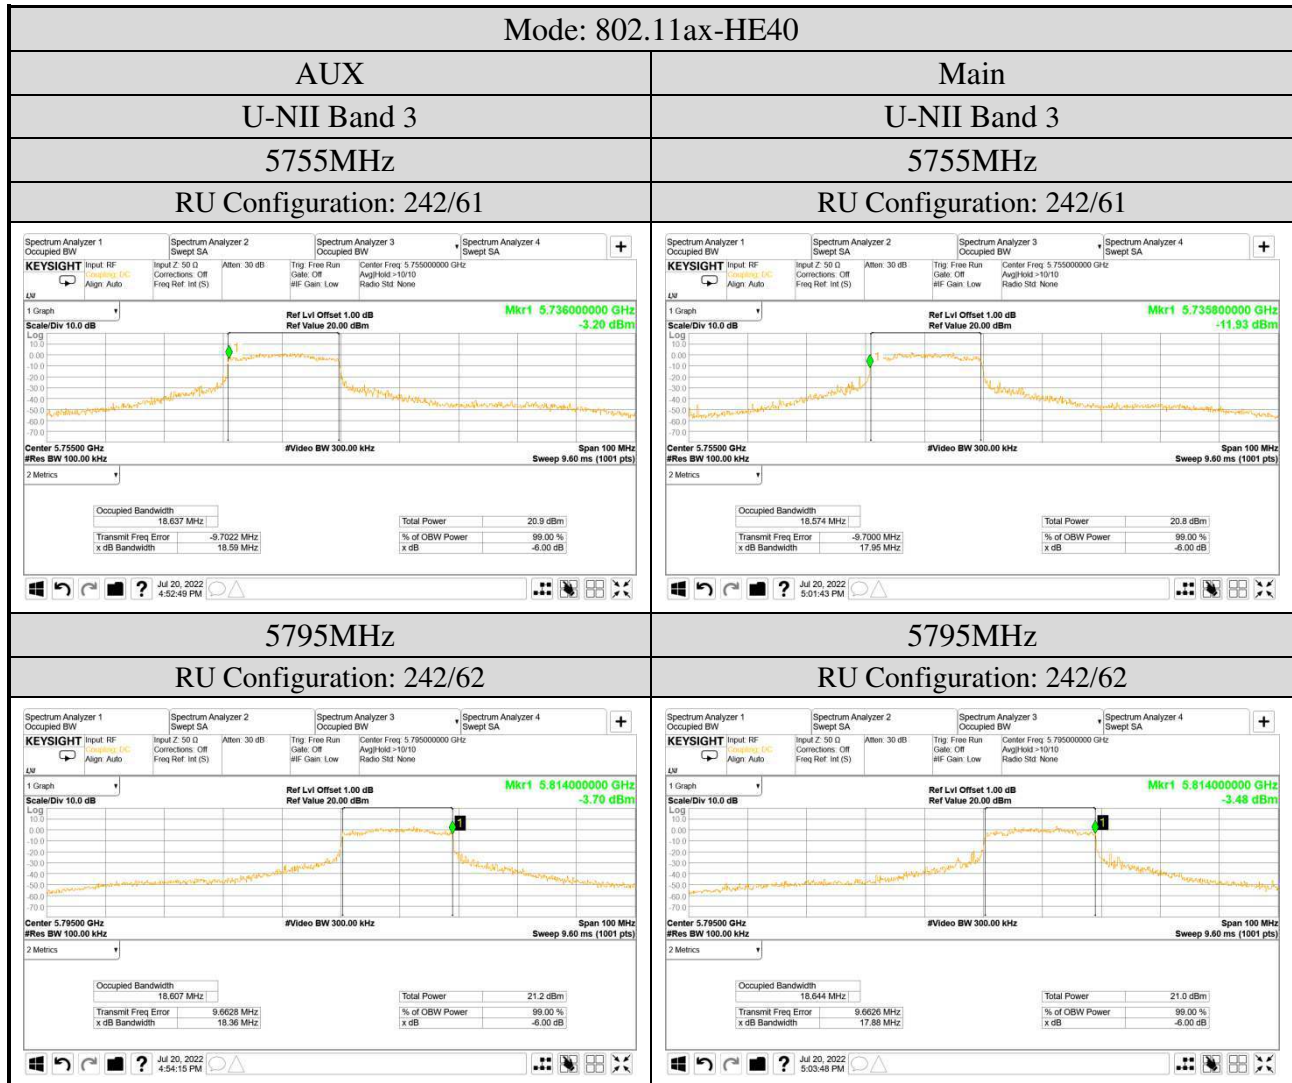

● For Emission (6dB) Bandwidth

● For Occupied (99%) Bandwidth