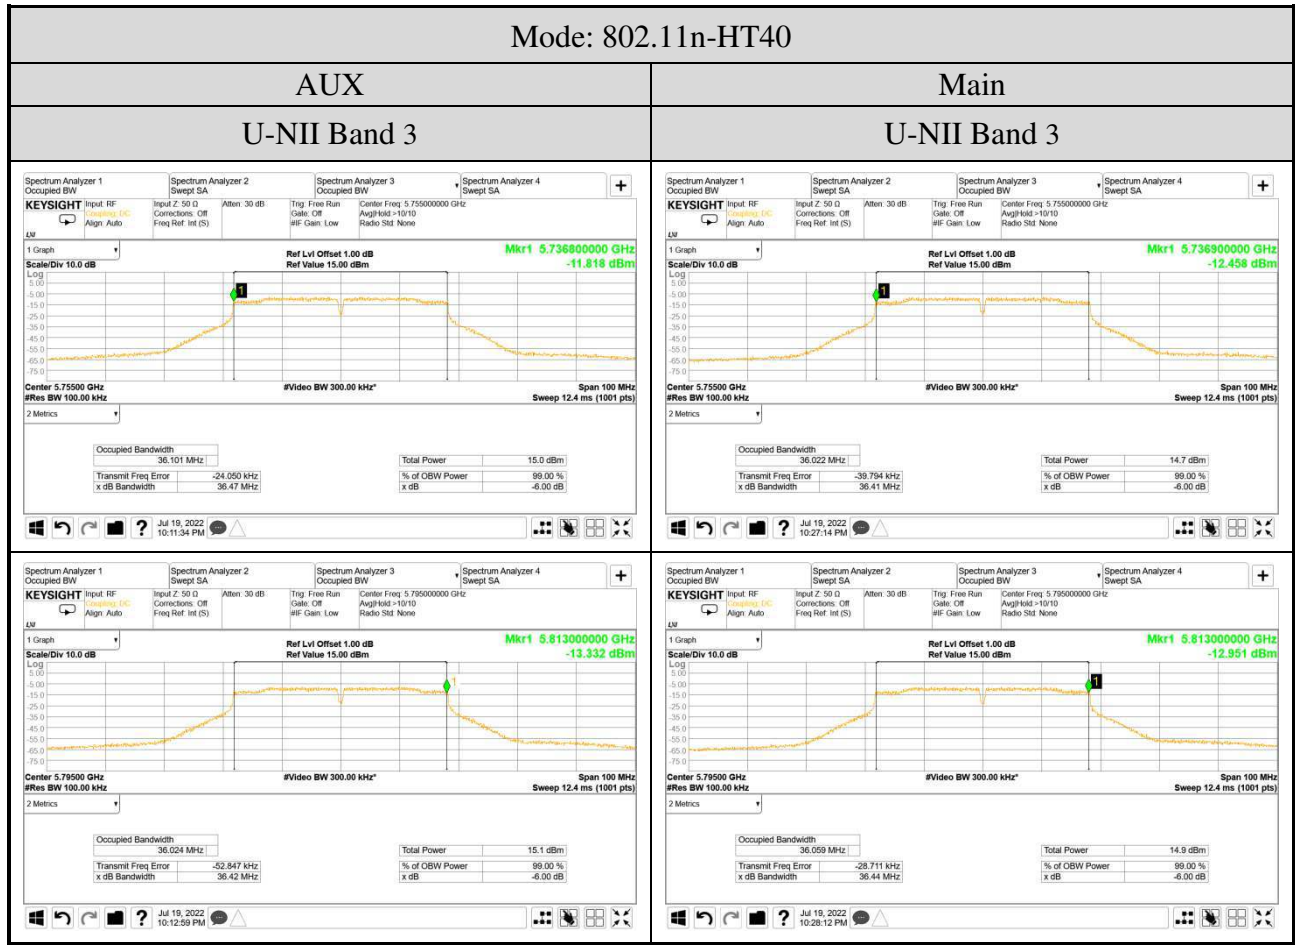

● For Emission (6dB) Bandwidth

● For Occupied (99%) Bandwidth