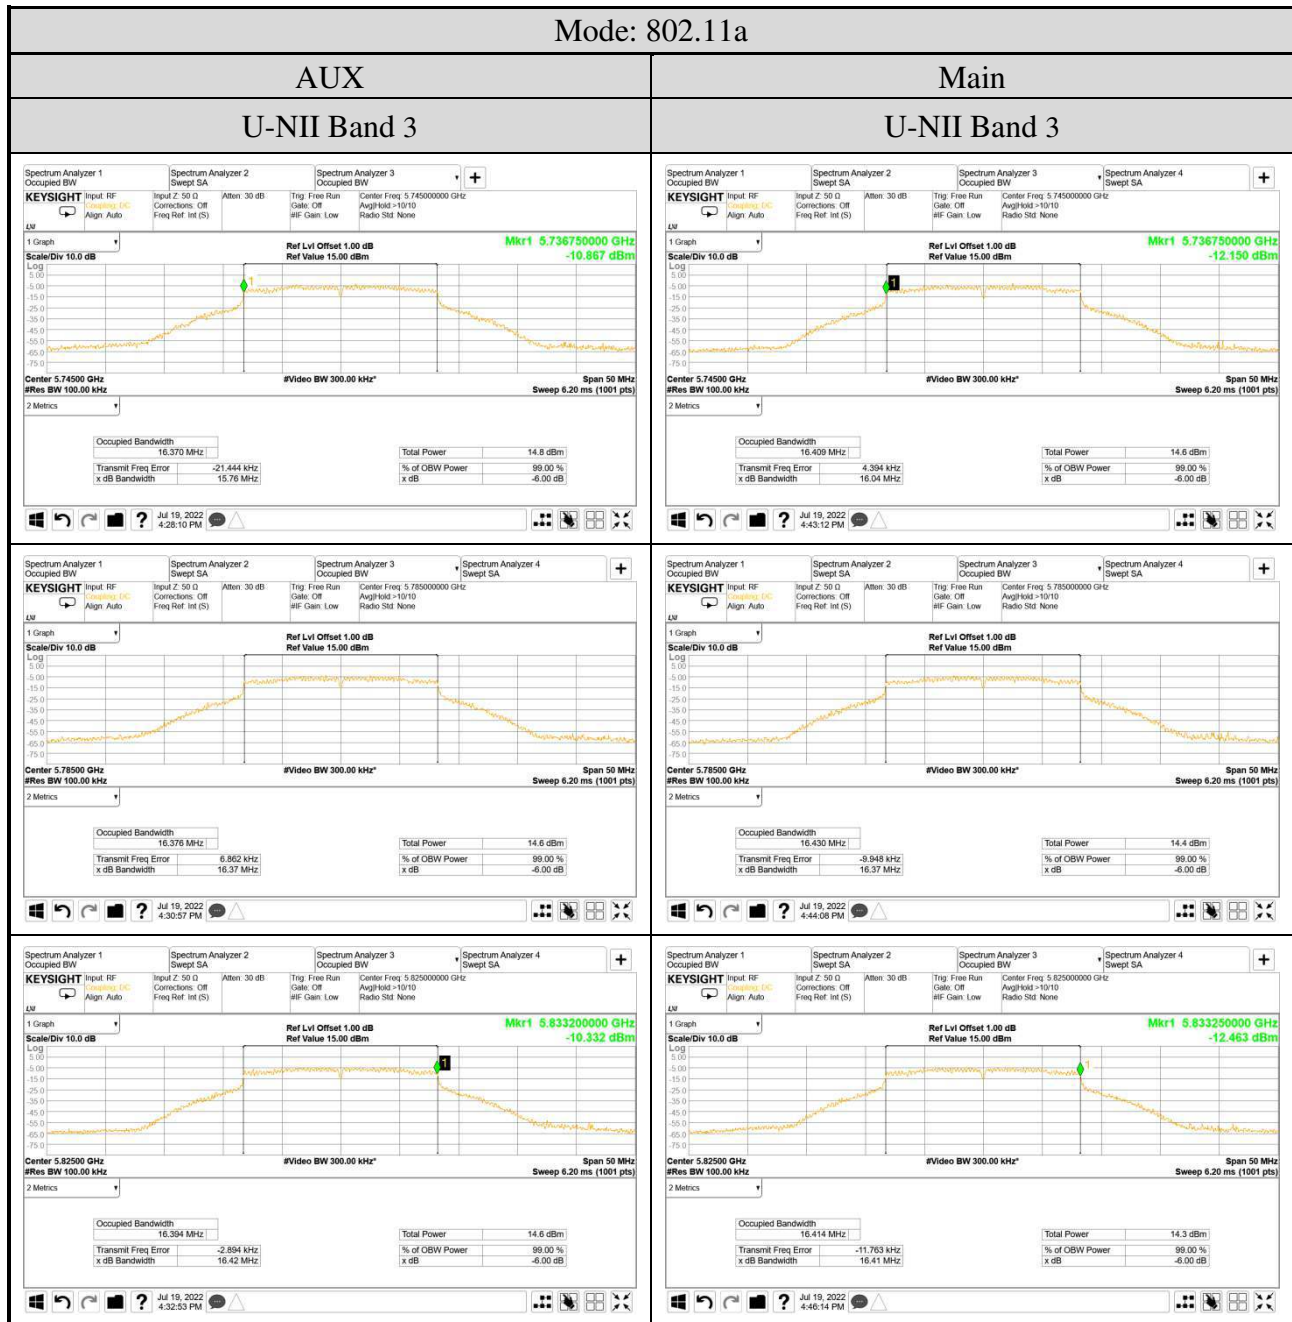

● For Emission (6dB) Bandwidth

● For Occupied (99%) Bandwidth