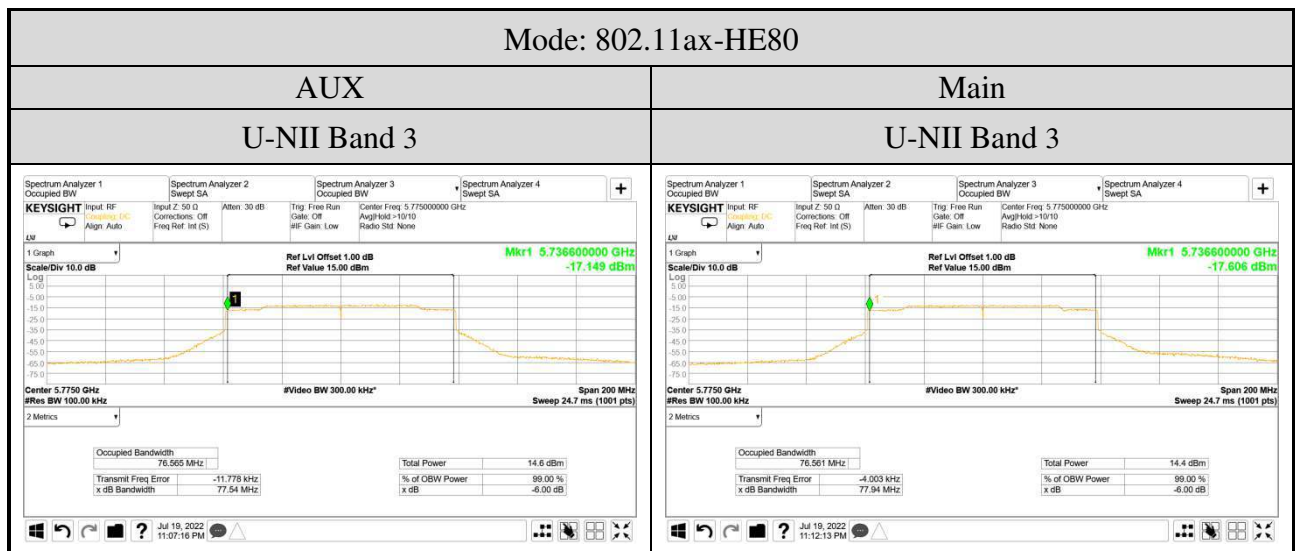

● For Emission (6dB) Bandwidth

● For Occupied (99%) Bandwidth