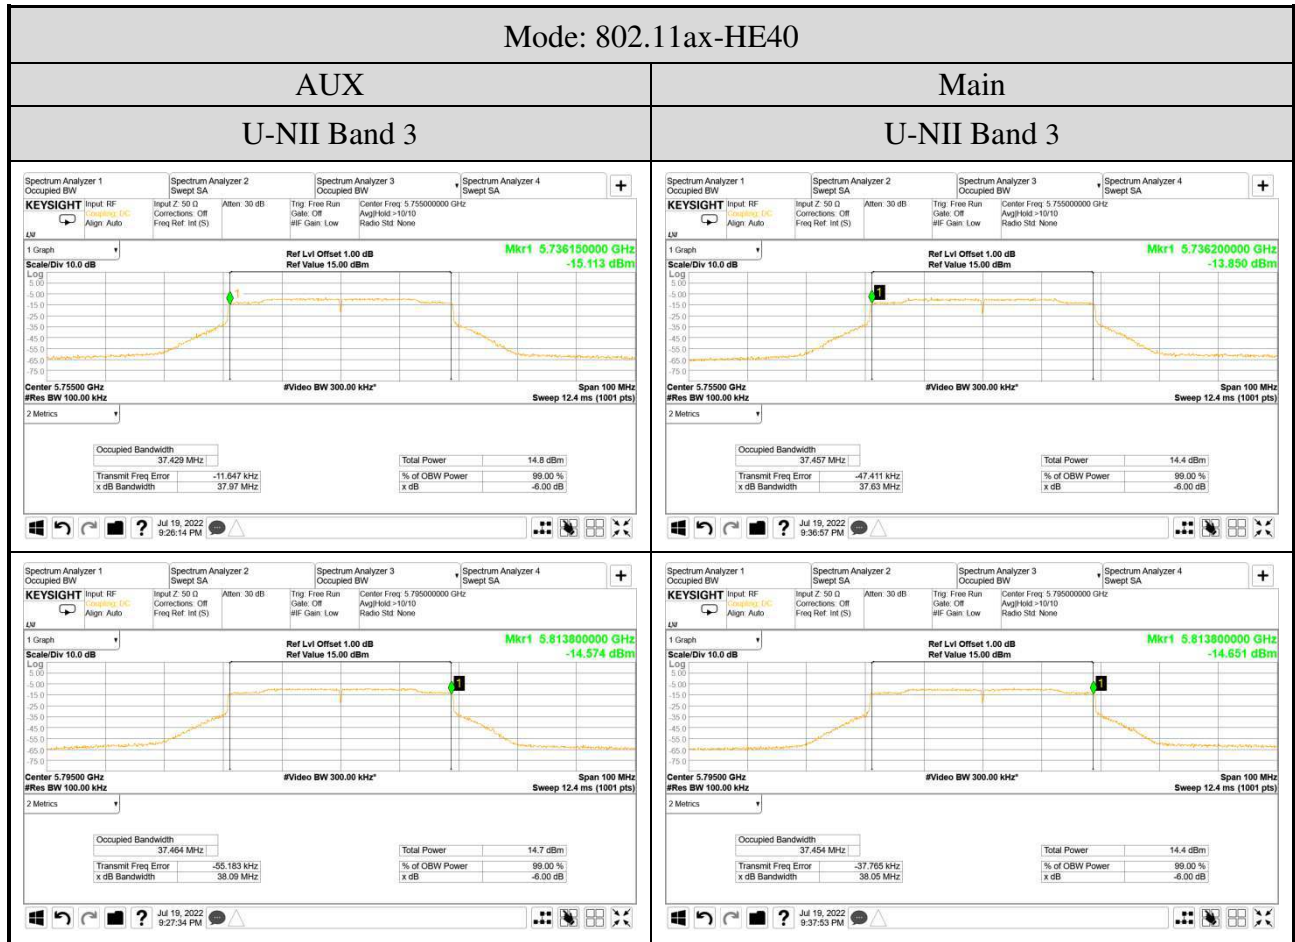

● For Emission (6dB) Bandwidth

● For Occupied (99%) Bandwidth