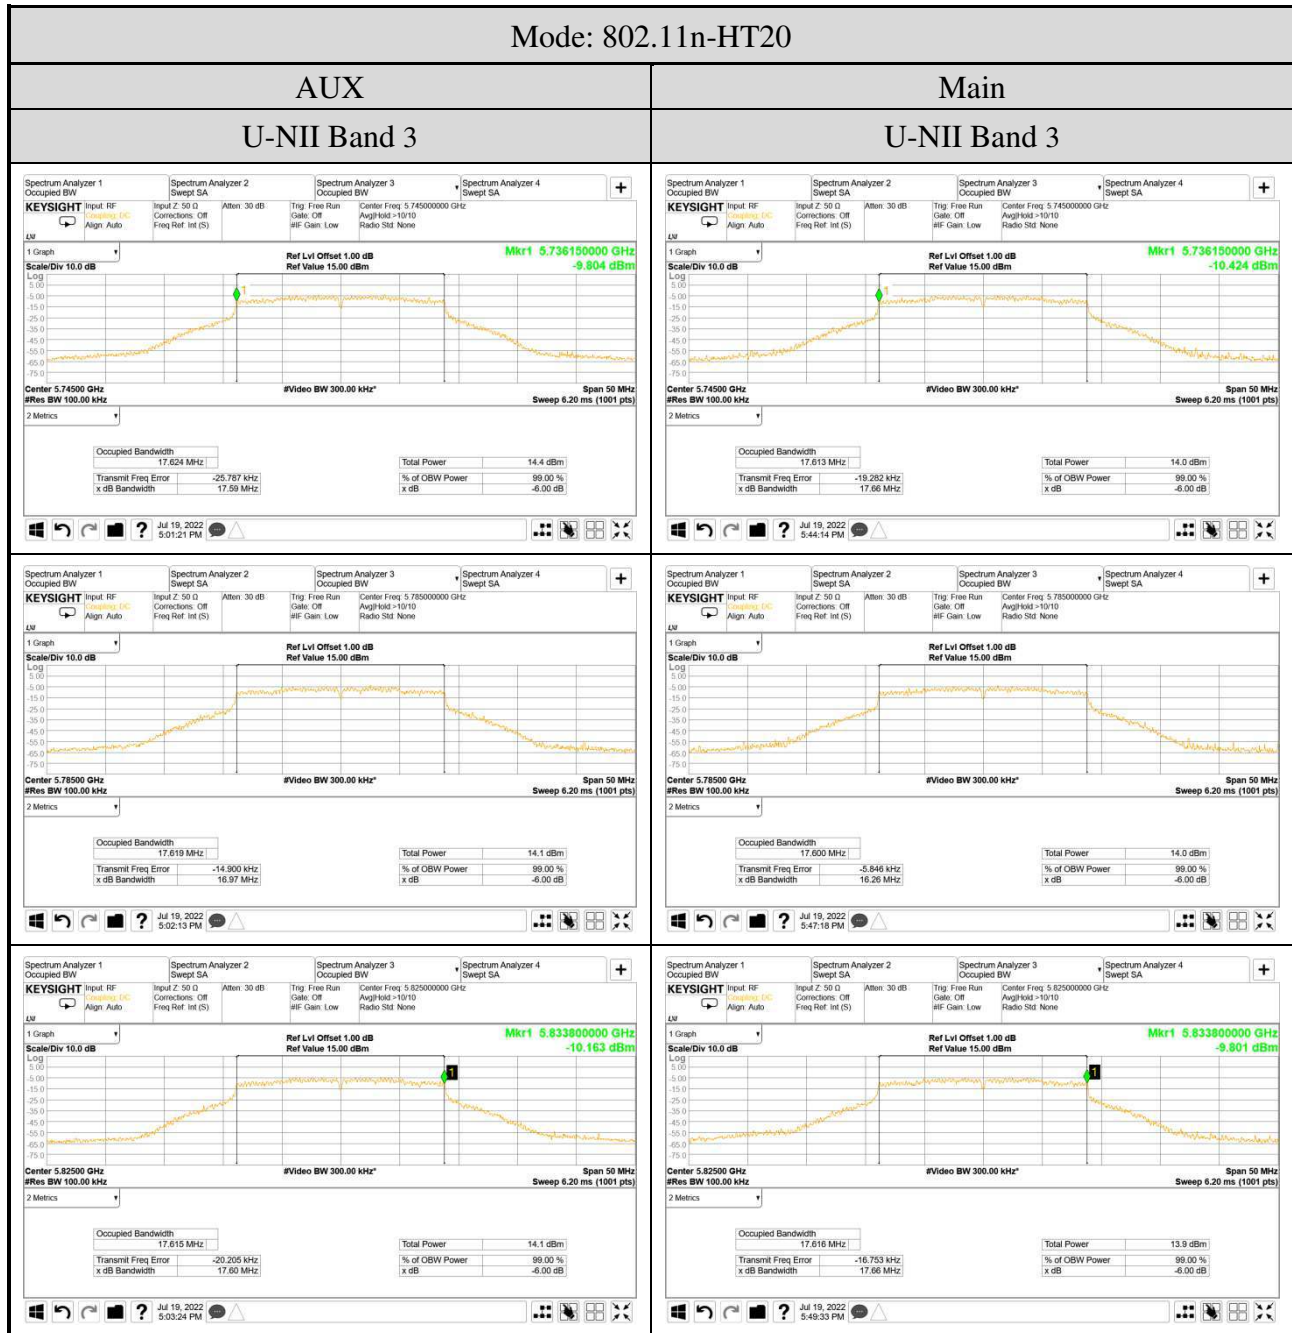

● For Emission (6dB) Bandwidth

● For Occupied (99%) Bandwidth