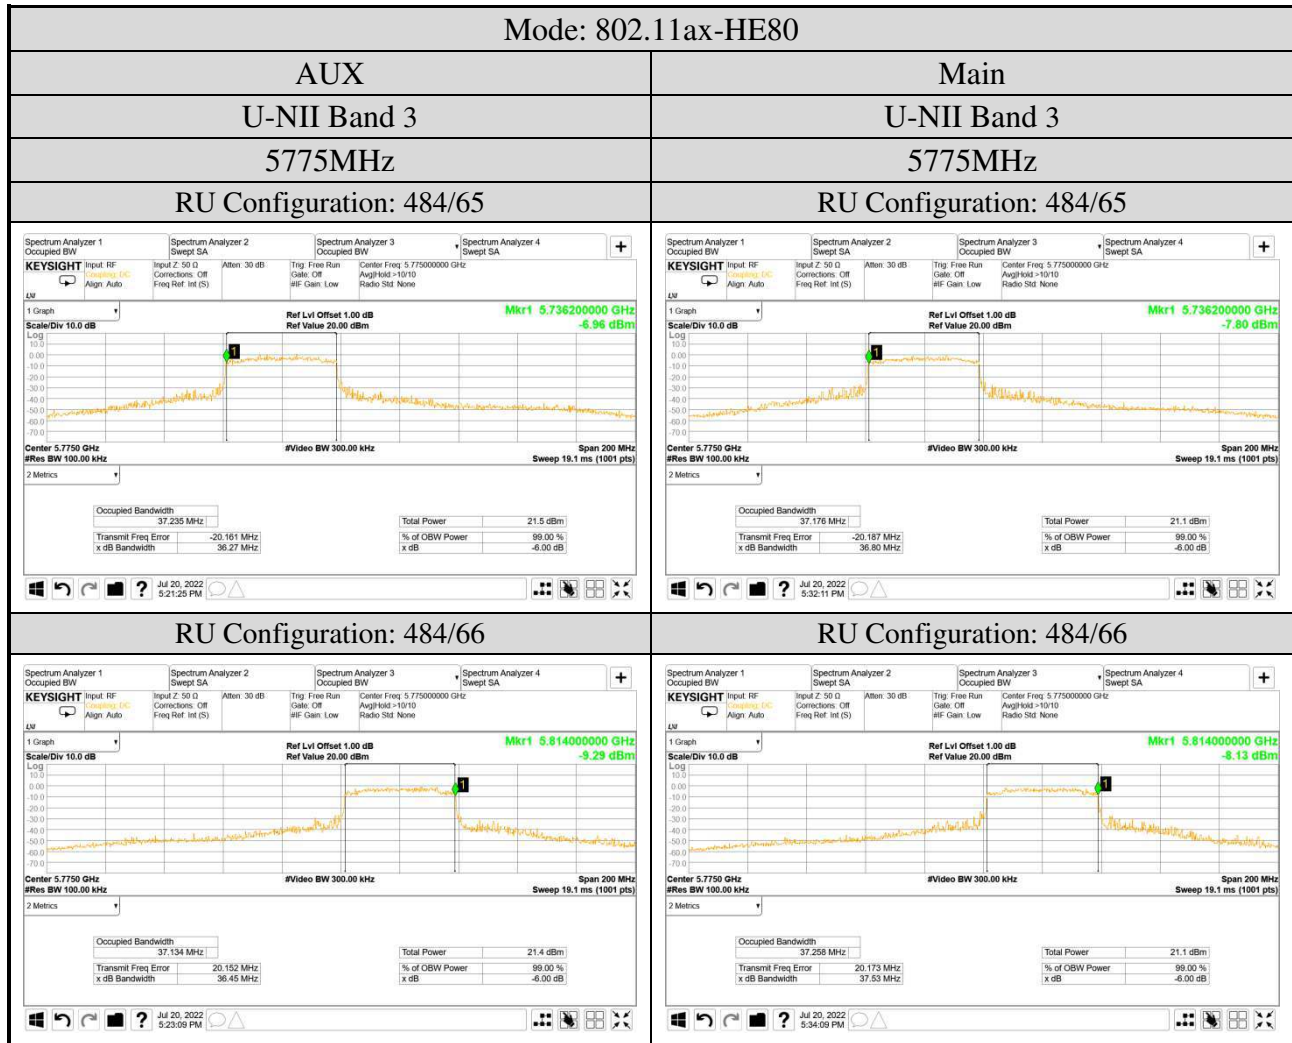

● For Emission (6dB) Bandwidth

● For Occupied (99%) Bandwidth