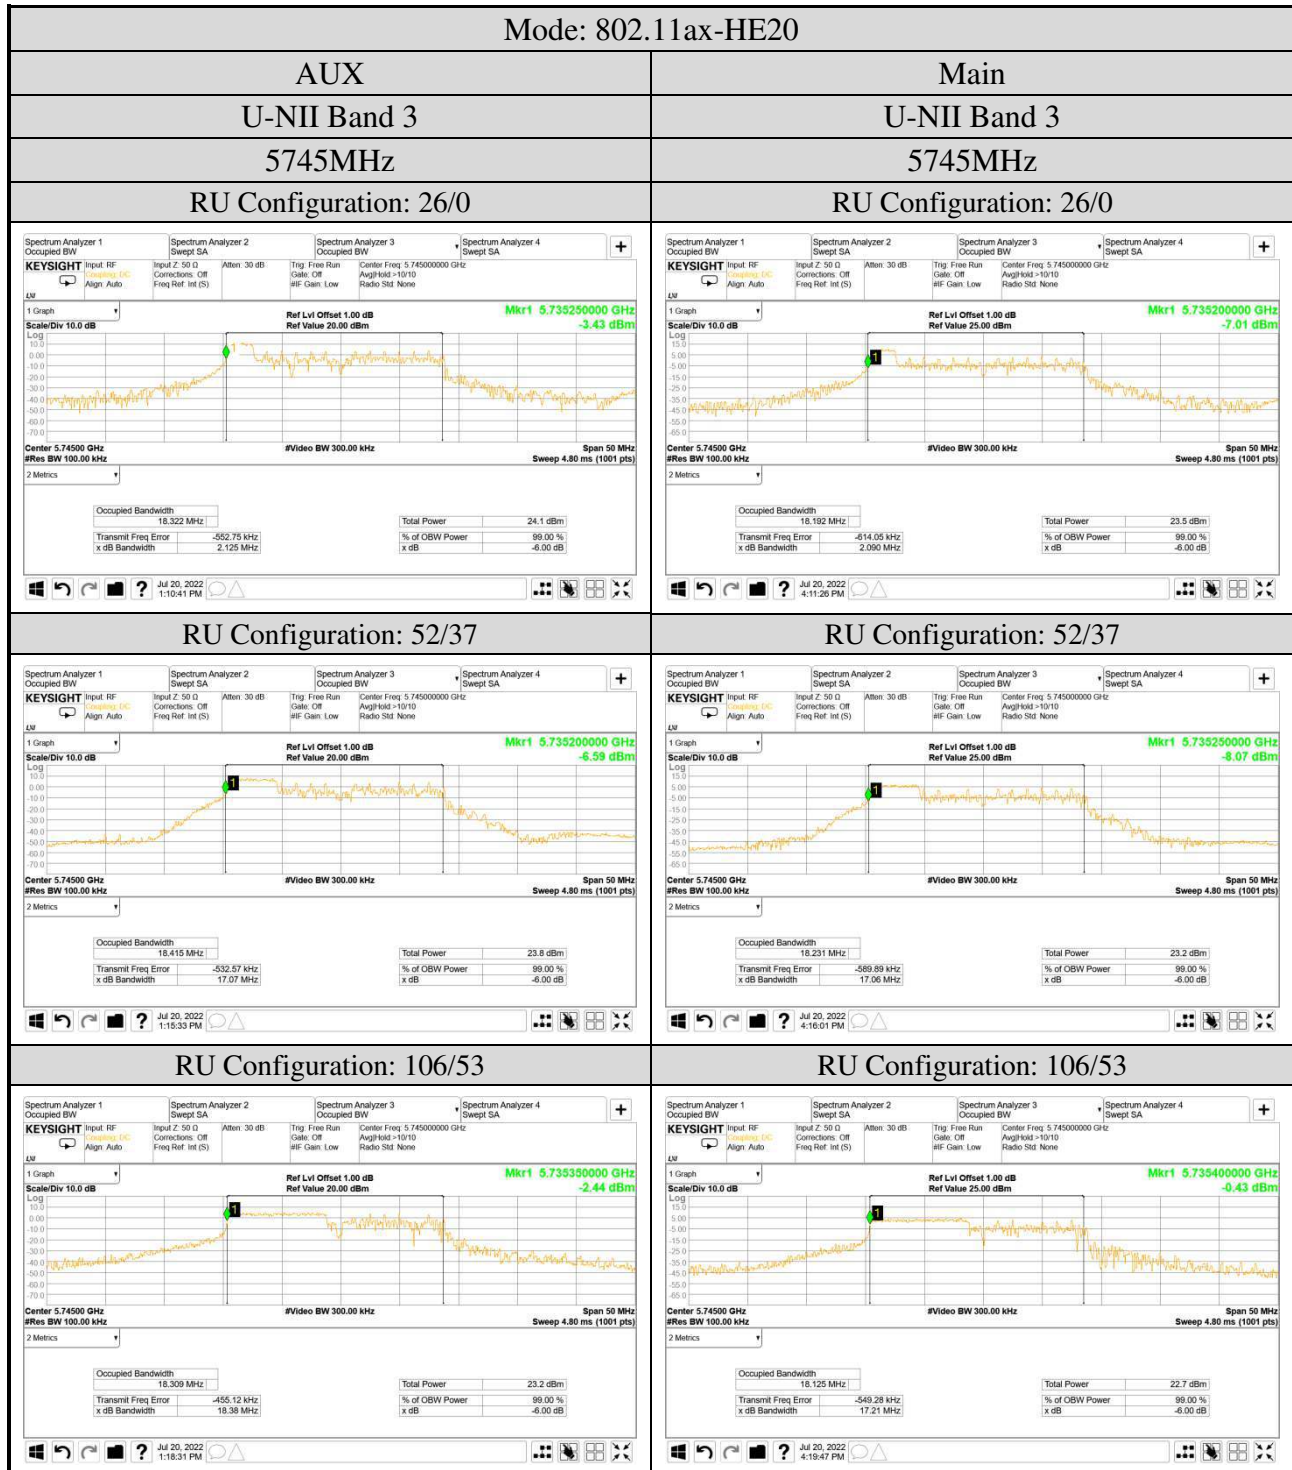

● For Emission (6dB) Bandwidth

● For Occupied (99%) Bandwidth