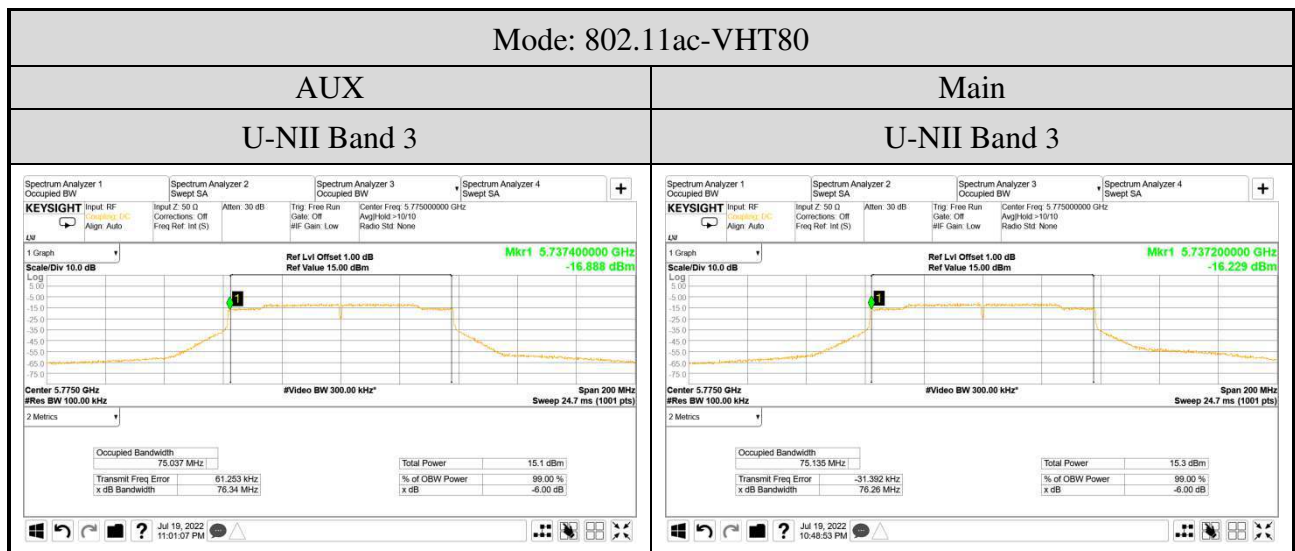

● For Emission (6dB) Bandwidth

● For Occupied (99%) Bandwidth