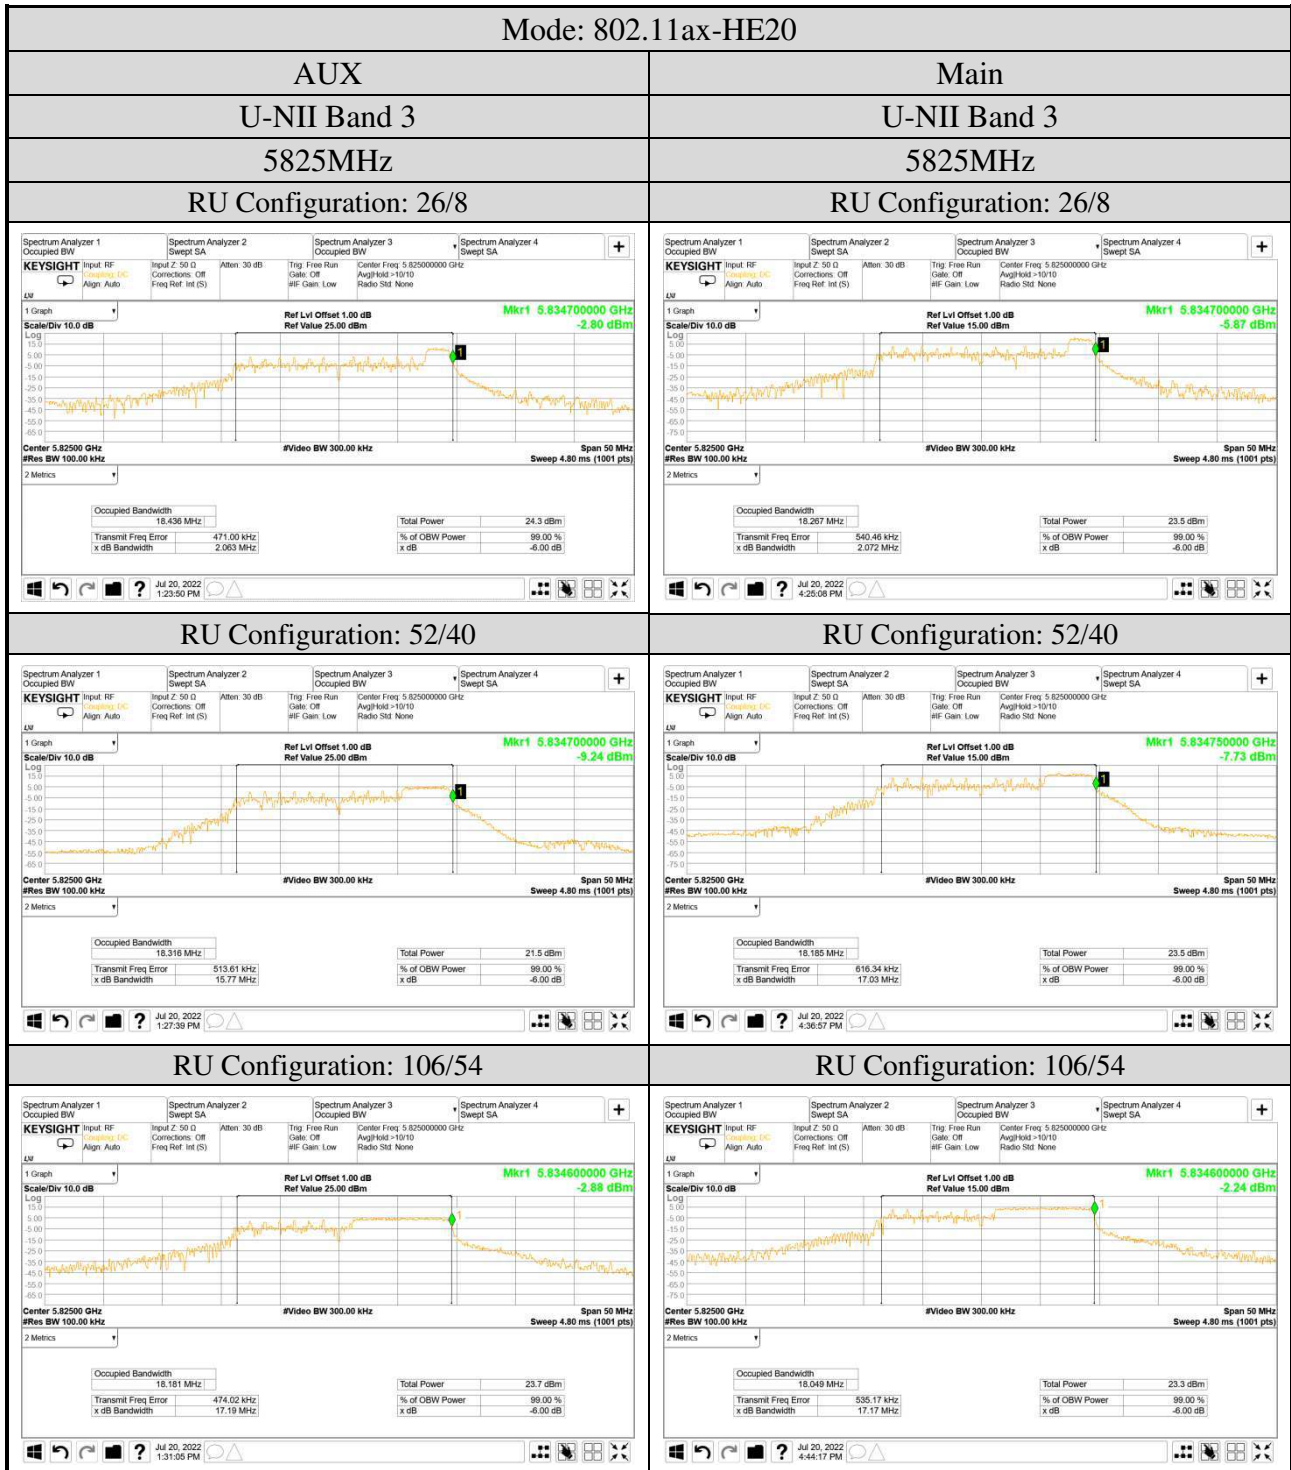

● For Emission (6dB) Bandwidth

● For Occupied (99%) Bandwidth