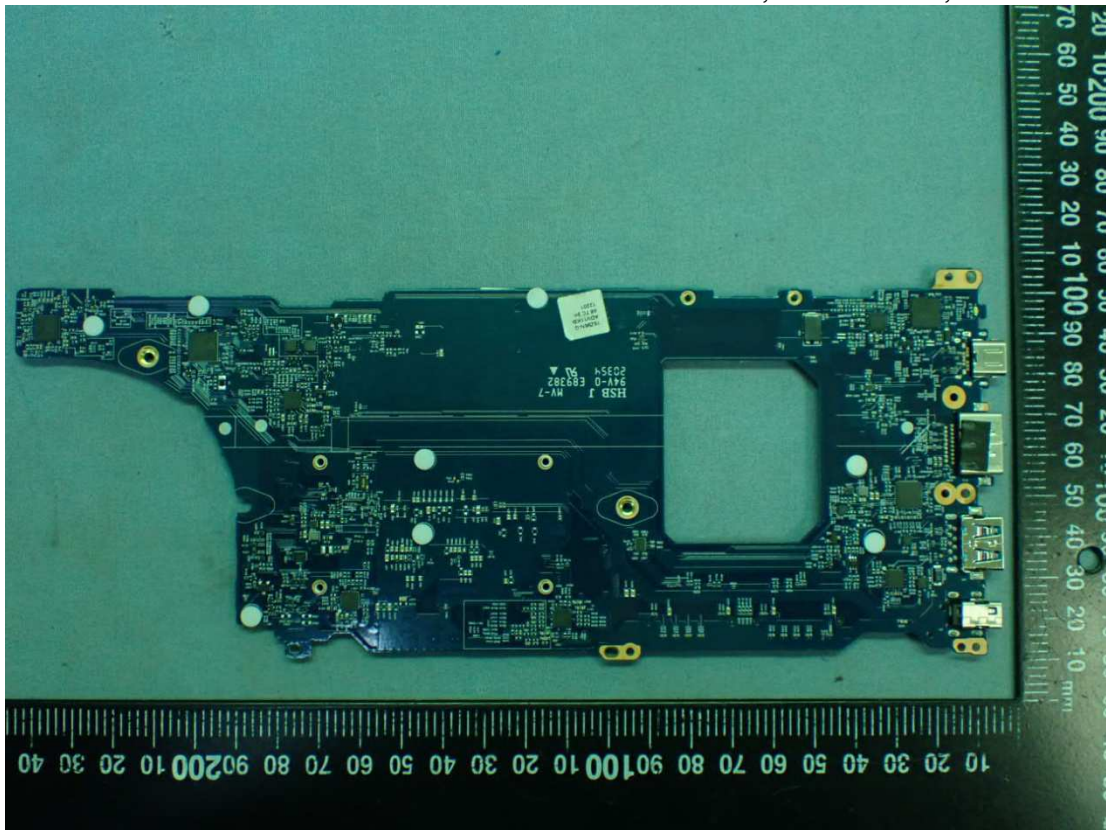

EUT Internal Photos

Figure 13
Internal View (With White Keyboard)

Figure 14
Internal View (With Dark Sliver Keyboard)

Figure 15
Internal View

Figure 16
Internal View

Figure 19
Internal View (Touch Pad, Front View)

Figure 20
Hannstar, Main Board, Front View

Figure 21
Hannstar, Main Board, Back View

Figure 22
Elec&Eltek, Main Board, Front View

Figure 23
Elec&Eltek, Main Board, Back View

Figure 24
i7-1165G7, CPU View

Figure 25
i5-1135G7, CPU View

Figure 26
Hannstar, WLAN SUB Board, Front View

Figure 27
Hannstar, WLAN SUB Board, Back View

Figure 28
Elec&Eltek, WLAN SUB Board, Front View

Figure 29
Elec&Eltek, WLAN SUB Board, Back View

Figure 30
WLAN Combo Card View