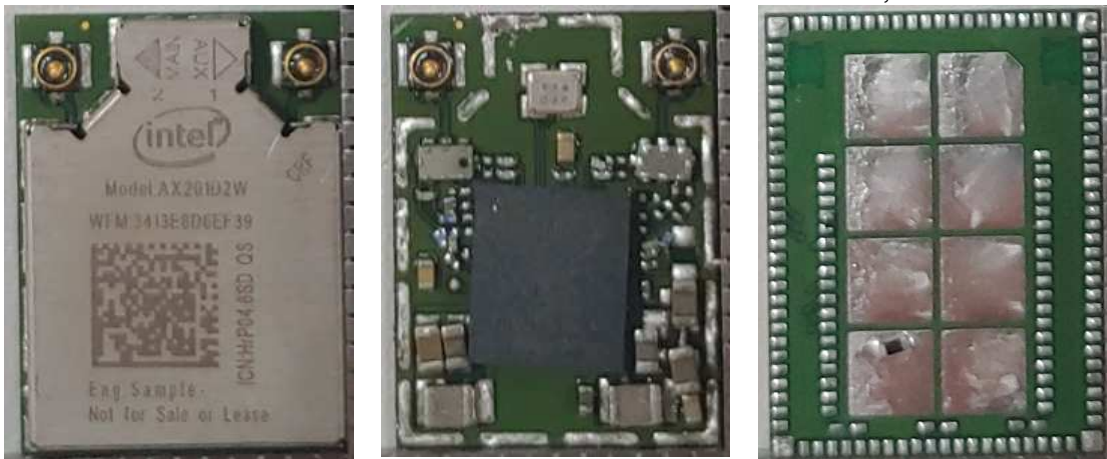

Figure 26
Hannstar, WLAN SUB Board, Front View

Figure 27
Hannstar, WLAN SUB Board, Back View

Figure 28
Elec&Eltek, WLAN SUB Board, Front View

Figure 29
Elec&Eltek, WLAN SUB Board, Back View

Figure 30
WLAN Combo Card View

Figure 31
WLAN Combo Card, Remove Cover

Figure 32
Internal View (DC Fan)

Figure 33

M/N: LP156WFD(SP)(Y1) (With Touch), LCD Panel, Front View

Figure 34

M/N: LP156WFD(SP)(Y1) (With Touch), LCD Panel, Back View/ Label View

Figure 35
M/N: LP156WF9(SP)(N1) (With Non touch),LCD Panel, Front View

Figure 36
M/N: LP156WF9(SP)(N1) (With Non touch),LCD Panel, Back View/ Label View

Figure 37
M/N: LP156WFC(SP)(Y1) (Normal Non touch),LCD Panel, Front View

Figure 38
M/N: LP156WFC(SP)(Y1) (Normal Non touch),LCD Panel, Back View/ Label View

ZB
RoHS Verified
LG Display

LP156WFC(SP)(Y1)
CT: CXXXX#1F9CK6BN
156J7EKT8CMFK TK15

Figure 39
M/N WA-P-LBLB-04-070, WLAN Combo Antenna