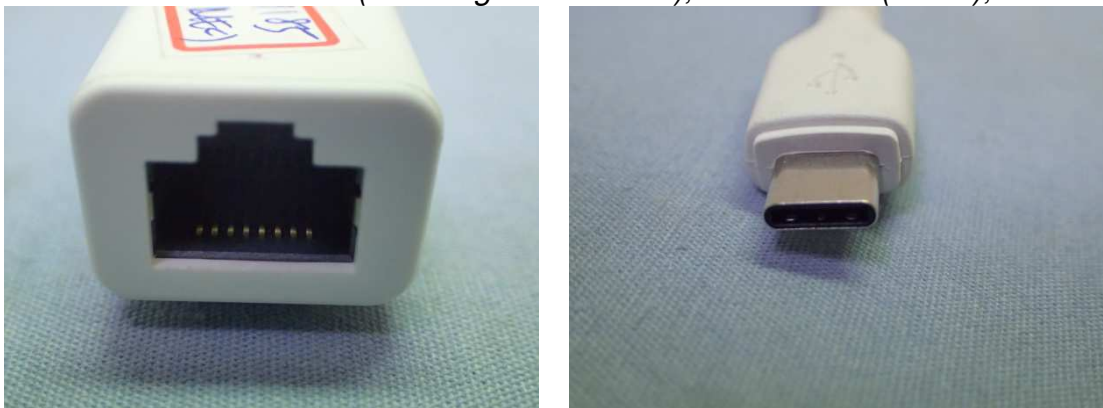

Figure 50
SK hynix, SSD (128GB), Back View

Figure 51
SUZHOU MEC (100 Megabit Ethernet), LANGender (White)

Figure 52
SUZHOU MEC (100 Megabit Ethernet), LANGender (White), IO View

Figure 53
ARIN (100 Megabit Ethernet), LANGender (White)