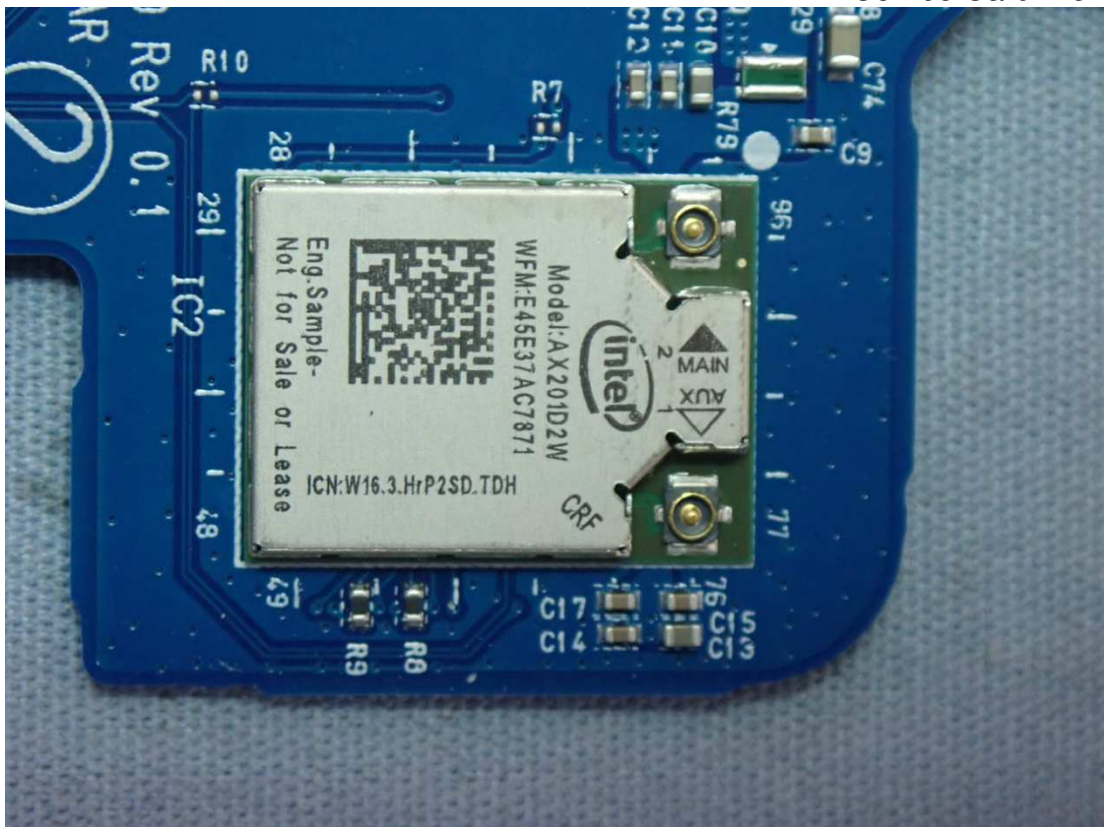

Figure 26
Hannstar, WLAN SUB Board, Front View

Figure 27
Hannstar, WLAN SUB Board, Back View

Figure 28
Elec&Eltek, WLAN SUB Board, Front View

Figure 29
Elec&Eltek, WLAN SUB Board, Back View

Figure 30
WLAN Combo Card View

Figure 31
WLAN Combo Card, Remove Cover

Figure 32
Internal View (DC Fan)

Figure 33

M/N: LP156WFD(SP)(Y1) (With Touch), LCD Panel, Front View

Figure 34

M/N: LP156WFD(SP)(Y1) (With Touch), LCD Panel, Back View/ Label View