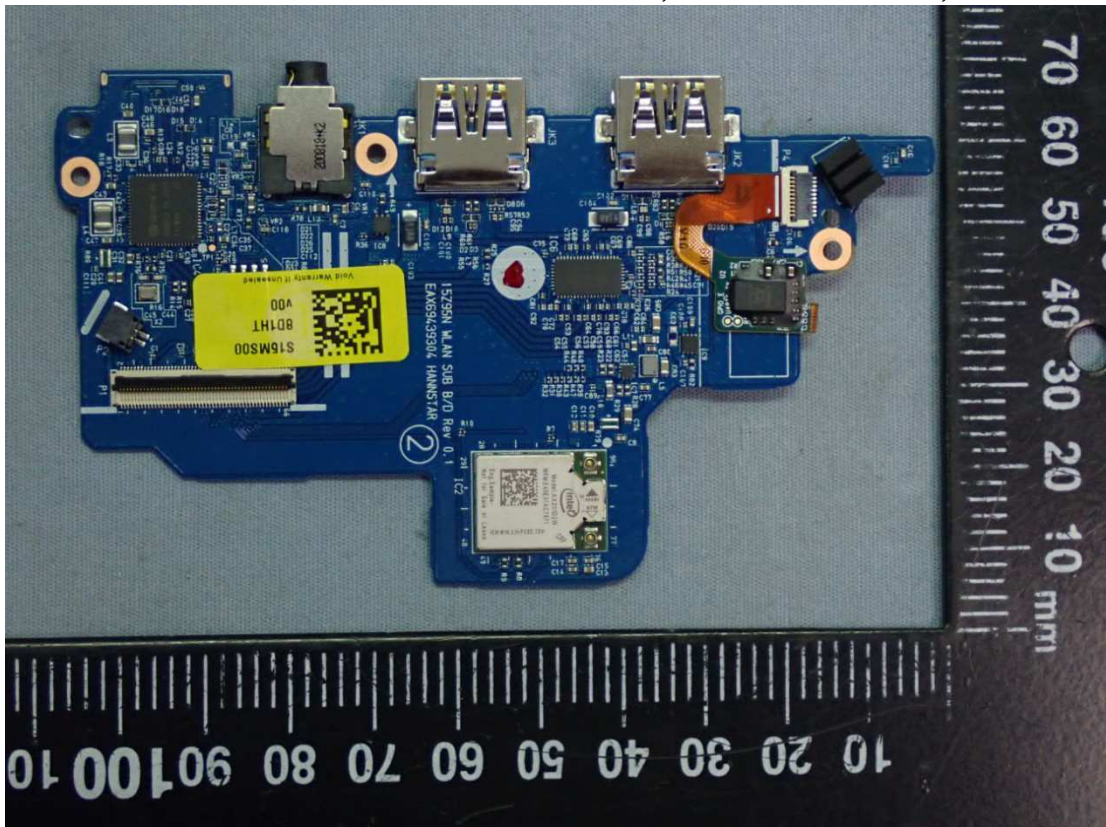

Figure 26
Hannstar, WLAN SUB Board, Front View

Figure 27
Hannstar, WLAN SUB Board, Back View

Figure 28
Elec&Eltek, WLAN SUB Board, Front View

Figure 29
Elec&Eltek, WLAN SUB Board, Back View

Figure 30
WLAN Combo Card View

Figure 31
WLAN Combo Card, Remove Cover

Figure 32
Internal View (DC Fan)

Figure 33

M/N: LP156WFD(SP)(Y1) (With Touch), LCD Panel, Front View

Figure 34

M/N: LP156WFD(SP)(Y1) (With Touch), LCD Panel, Back View/ Label View