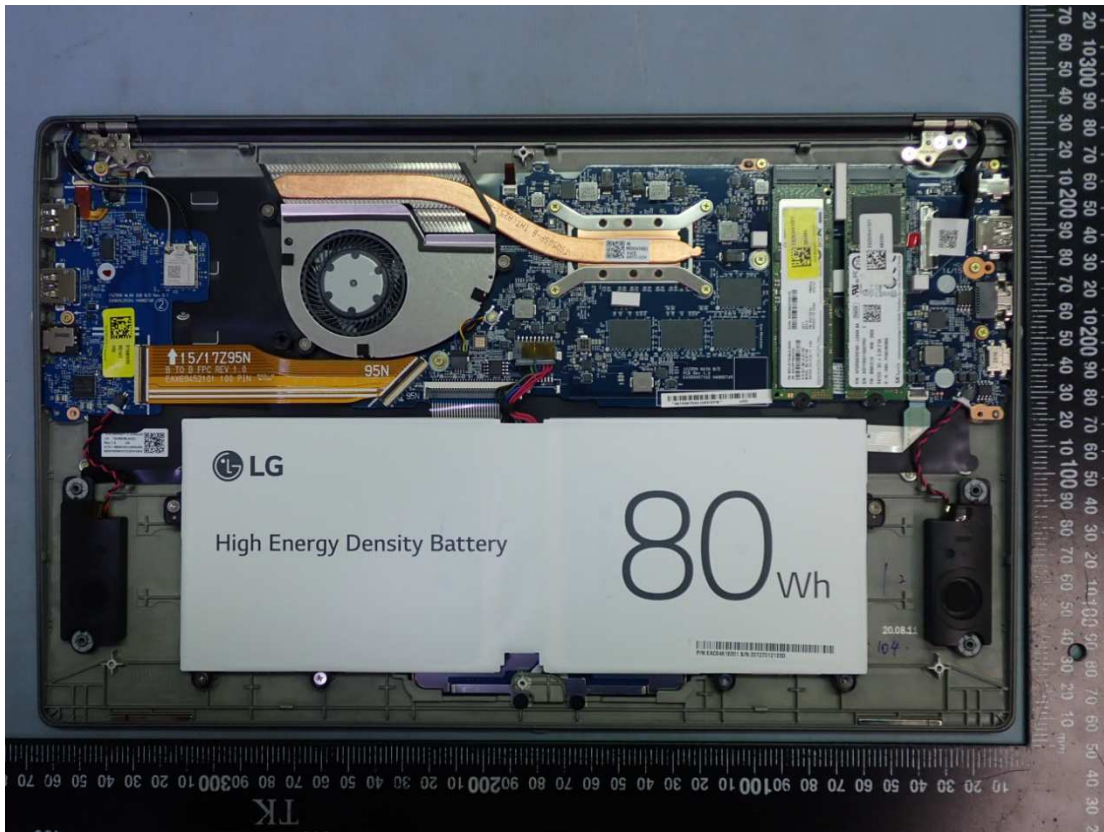

EUT Internal Photos

Figure 13
Internal View (With White Keyboard)

Figure 14
Internal View (With Dark Sliver Keyboard)

Figure 15
Internal View

Figure 16
Internal View

Figure 19
Internal View (Touch Pad, Front View)