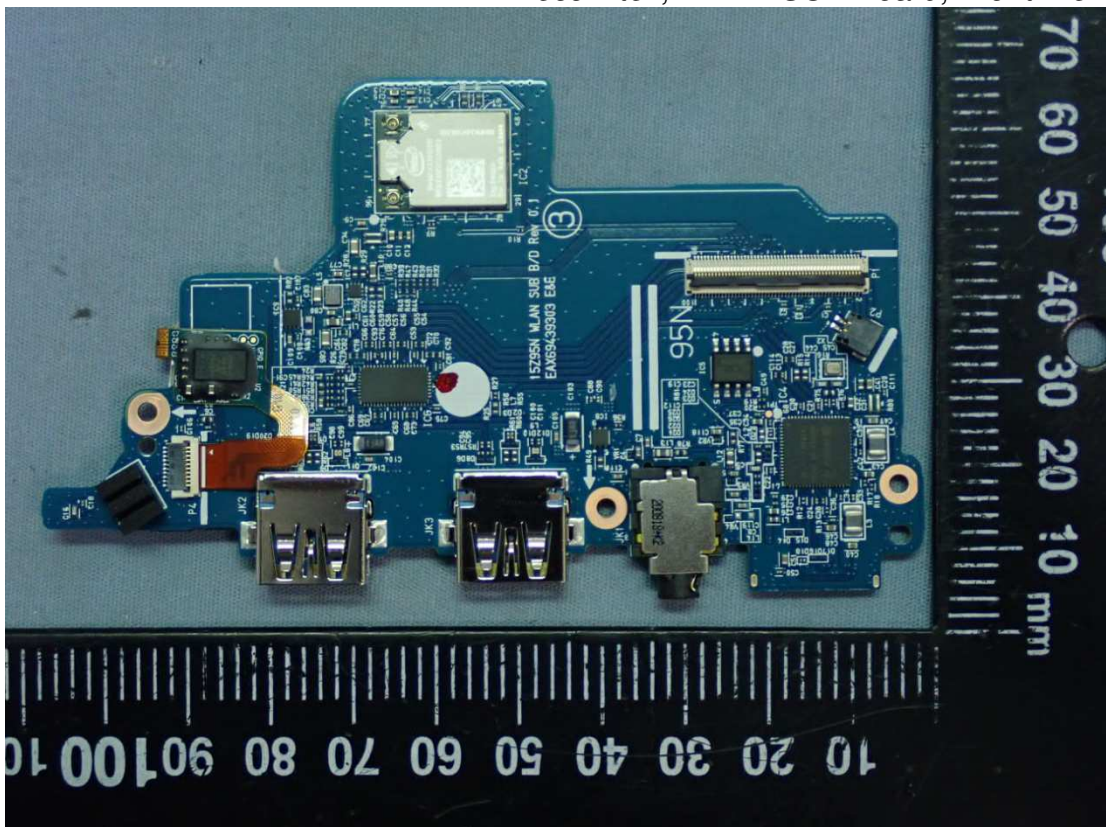

Figure 26
Hannstar, WLAN SUB Board, Front View

Figure 27
Hannstar, WLAN SUB Board, Back View

Figure 28
Elec&Eltek, WLAN SUB Board, Front View

Figure 29
Elec&Eltek, WLAN SUB Board, Back View

Figure 30
WLAN Combo Card View

Figure 31
WLAN Combo Card, Remove Cover

Figure 32
Internal View (DC Fan)

Figure 33

M/N: LP156WFD(SP)(Y1) (With Touch), LCD Panel, Front View

Figure 34

M/N: LP156WFD(SP)(Y1) (With Touch), LCD Panel, Back View/ Label View