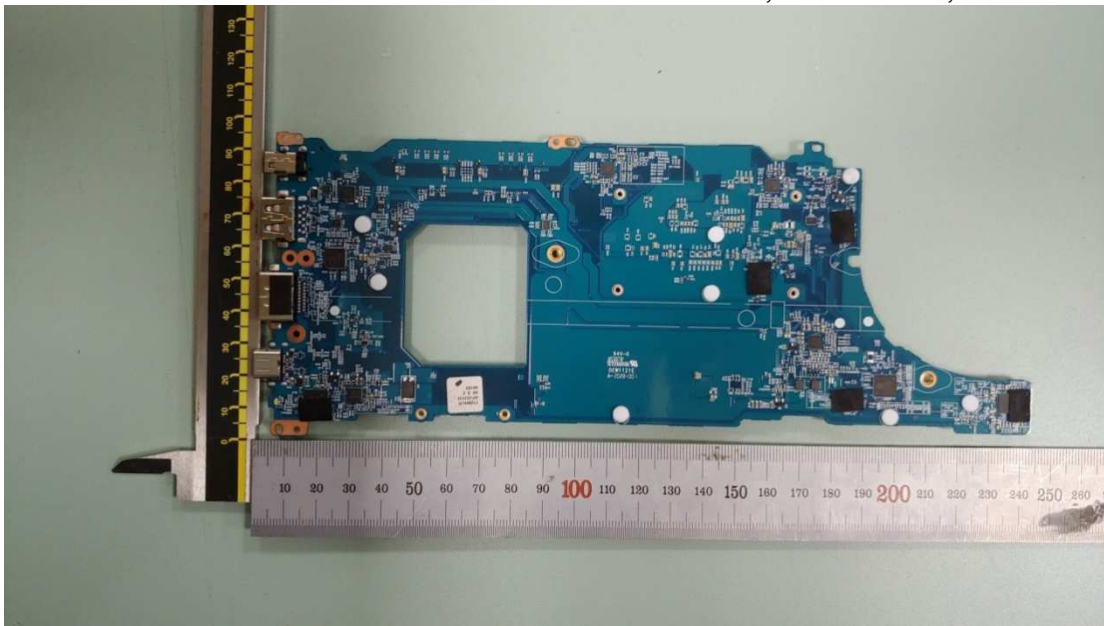

EUT Internal Photos

Figure 13
Internal View (With White Keyboard)

Figure 14
Internal View (With Dark Sliver Keyboard)

Figure 15
Internal View

Figure 16
Internal View

Figure 19
Internal View (Touch Pad, Front View)

Figure 20
Hannstar, Main Board, Front View

Figure 21
Hannstar, Main Board, Back View

Figure 22
Elec&Eltek, Main Board, Front View

Figure 23
Elec&Eltek, Main Board, Back View

Figure 24
i7-1165G7, CPU View

Figure 25
i5-1135G7, CPU View

Figure 26
Hannstar, WLAN SUB Board, Front View

Figure 27
Hannstar, WLAN SUB Board, Back View

Figure 28
Elec&Eltek, WLAN SUB Board, Front View

Figure 29
Elec&Eltek, WLAN SUB Board, Back View

Figure 30
WLAN Combo Card View

Figure 31
WLAN Combo Card, Remove Cover

Figure 32
Internal View (DC Fan)

Figure 33

M/N: LP156WFD(SP)(Y1) (With Touch), LCD Panel, Front View

Figure 34

M/N: LP156WFD(SP)(Y1) (With Touch), LCD Panel, Back View/ Label View