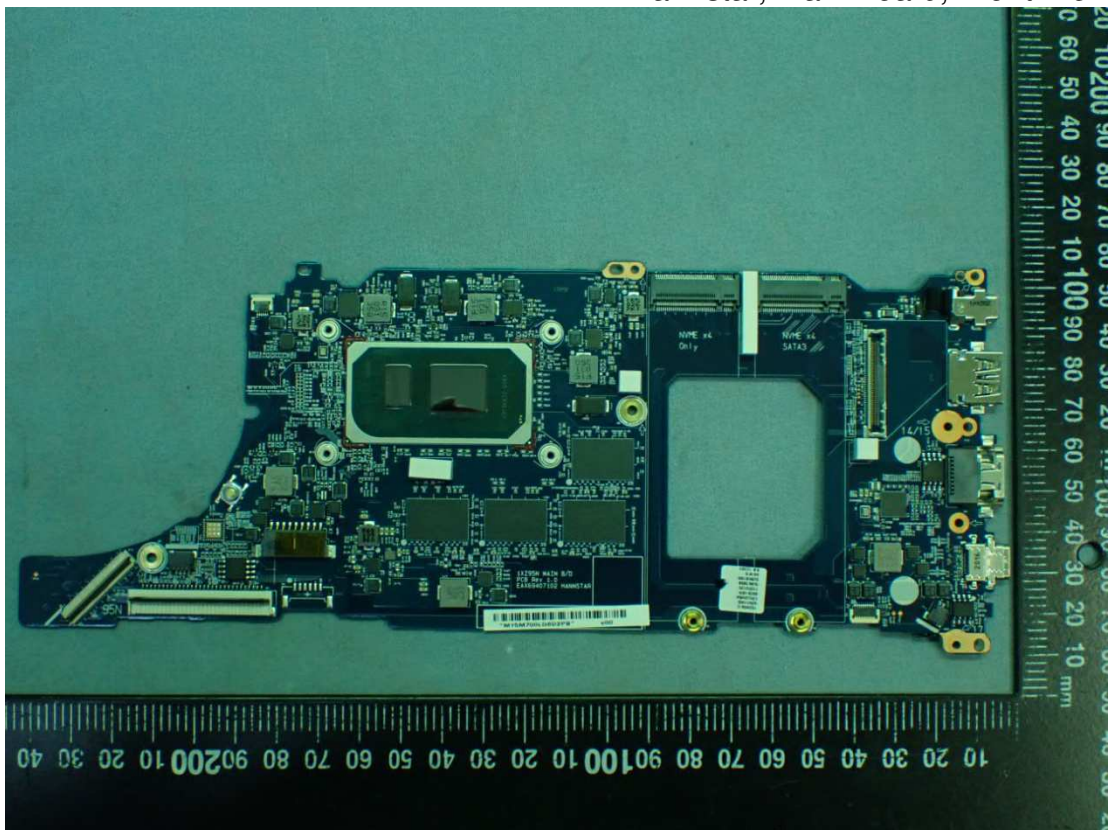

EUT Internal Photos

Figure 13
Internal View (With White Keyboard)

Figure 14
Internal View (With Dark Sliver Keyboard)

Figure 15
Internal View

Figure 16
Internal View

Figure 19
Internal View (Touch Pad, Front View)

Figure 20
Hannstar, Main Board, Front View

Figure 21
Hannstar, Main Board, Back View

Figure 22
Elec&Eltek, Main Board, Front View

Figure 23
Elec&Eltek, Main Board, Back View

Figure 24
i7-1165G7, CPU View

Figure 25
i5-1135G7, CPU View

Figure 26
Hannstar, WLAN SUB Board, Front View

Figure 27
Hannstar, WLAN SUB Board, Back View

Figure 28
Elec&Eltek, WLAN SUB Board, Front View

Figure 29
Elec&Eltek, WLAN SUB Board, Back View

Figure 30
WLAN Combo Card View