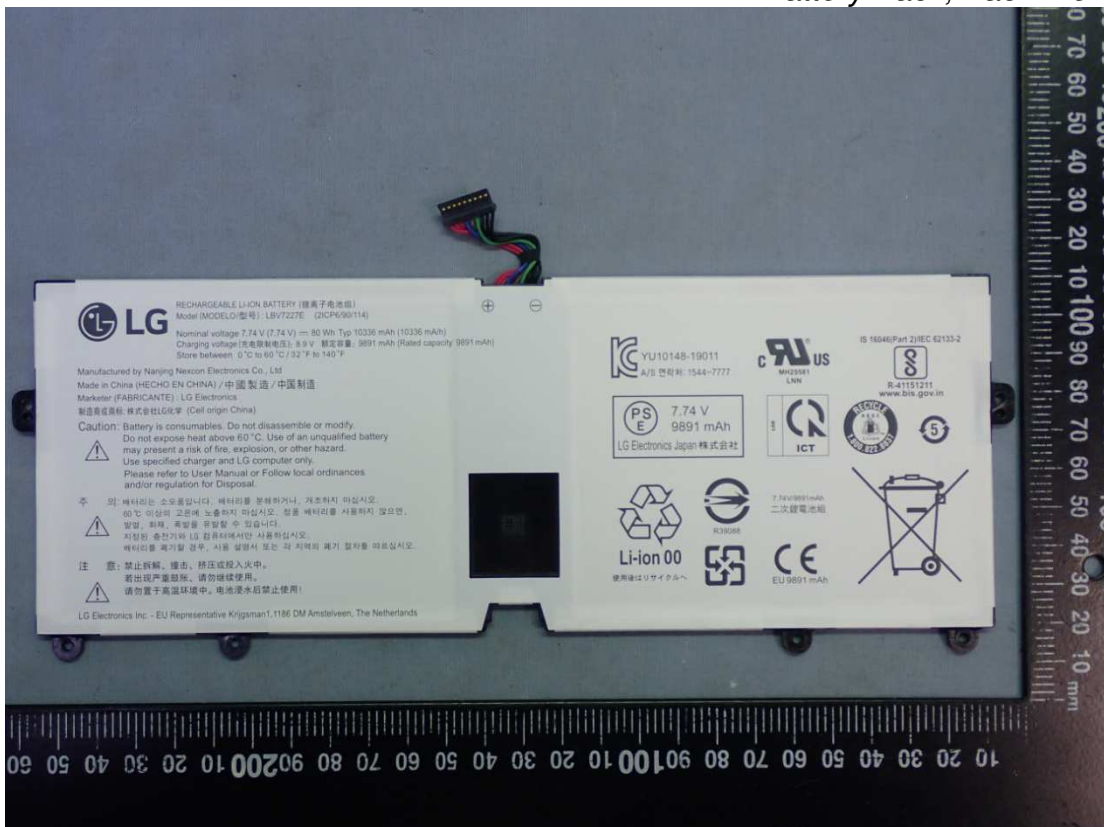

Figure 38
M/N: LP156WFC(SP)(Y1) (Normal Non touch),LCD Panel, Back View/ Label View

ZB
RoHS Verified
LG Display

LP156WFC(SP)(Y1)
CT: CXXXX#1F9CK6BN
156J7EKT8CMFK TK15

Figure 39
M/N WA-P-LBLB-04-070, WLAN Combo Antenna

Figure 40
M/N WA-P-LBLB-04-070, WLAN Combo Antenna Position

Figure 41
M/N L1LRF003-CS-H, WLAN Combo Antenna

Figure 42
M/N L1LRF003-CS-H, WLAN Combo Antenna Position

Figure 43
Battery Pack, Front View

Figure 44
Battery Pack, Back View