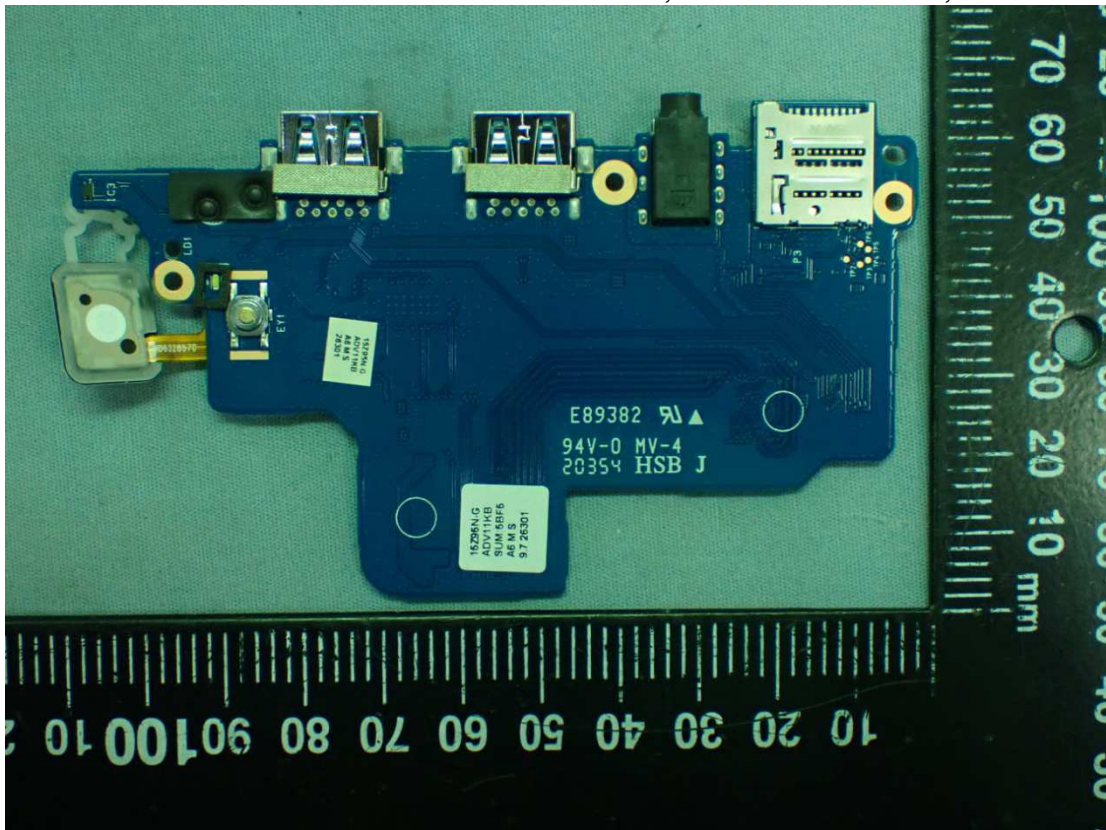

Figure 26
Hannstar, WLAN SUB Board, Front View

Figure 27
Hannstar, WLAN SUB Board, Back View

Figure 28
Elec&Eltek, WLAN SUB Board, Front View

Figure 29
Elec&Eltek, WLAN SUB Board, Back View

Figure 30
WLAN Combo Card View

Figure 31
WLAN Combo Card, Remove Cover

Figure 32
Internal View (DC Fan)

Figure 33

M/N: LP156WFD(SP)(Y1) (With Touch), LCD Panel, Front View

Figure 34

M/N: LP156WFD(SP)(Y1) (With Touch), LCD Panel, Back View/ Label View

Figure 38
M/N: LP156WFC(SP)(Y1) (Normal Non touch),LCD Panel, Back View/ Label View

ZB
RoHS Verified
LG Display

LP156WFC(SP)(Y1)
CT: CXXXX#1F9CK6BN
156J7EKT8CMFK TK15

Figure 39
M/N WA-P-LBLB-04-070, WLAN Combo Antenna