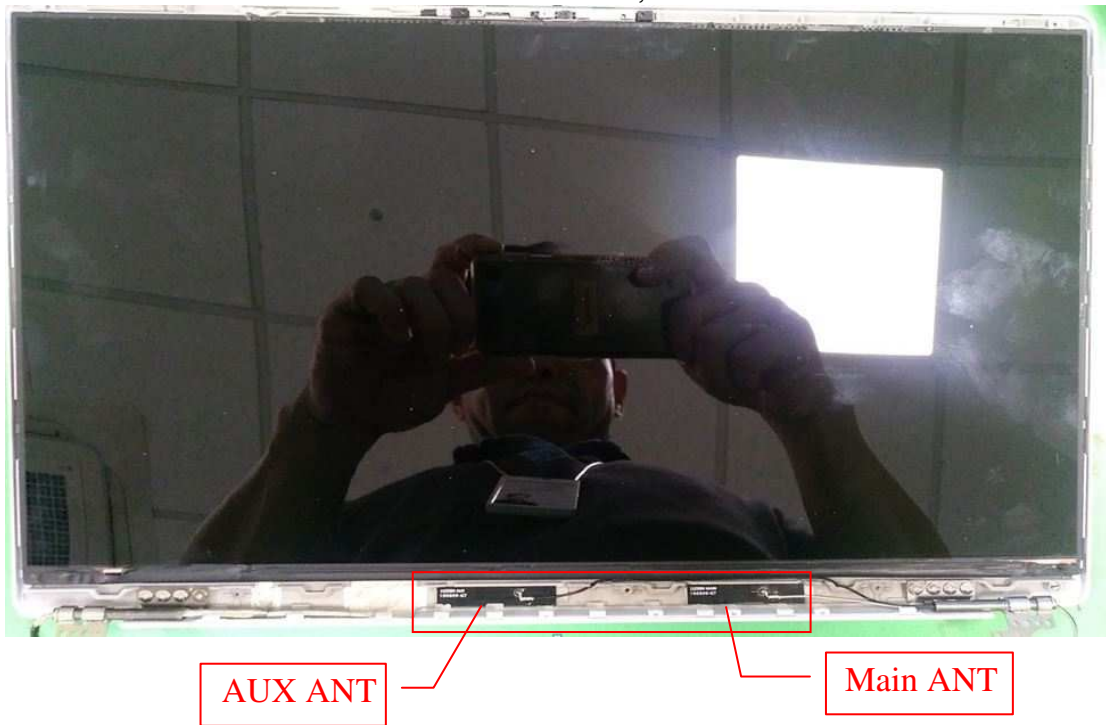

Figure 38
M/N: LP156WFC(SP)(Y1) (Normal Non touch),LCD Panel, Back View/ Label View

ZB
RoHS Verified
LG Display

LP156WFC(SP)(Y1)
CT: CXXXX#1F9CK6BN
156J7EKT8CMFK TK15

Figure 39
M/N WA-P-LBLB-04-070, WLAN Combo Antenna

Figure 40
M/N WA-P-LBLB-04-070, WLAN Combo Antenna Position

Figure 41
M/N L1LRF003-CS-H, WLAN Combo Antenna

Figure 42
M/N L1LRF003-CS-H, WLAN Combo Antenna Position

Figure 43
Battery Pack, Front View

Figure 44
Battery Pack, Back View