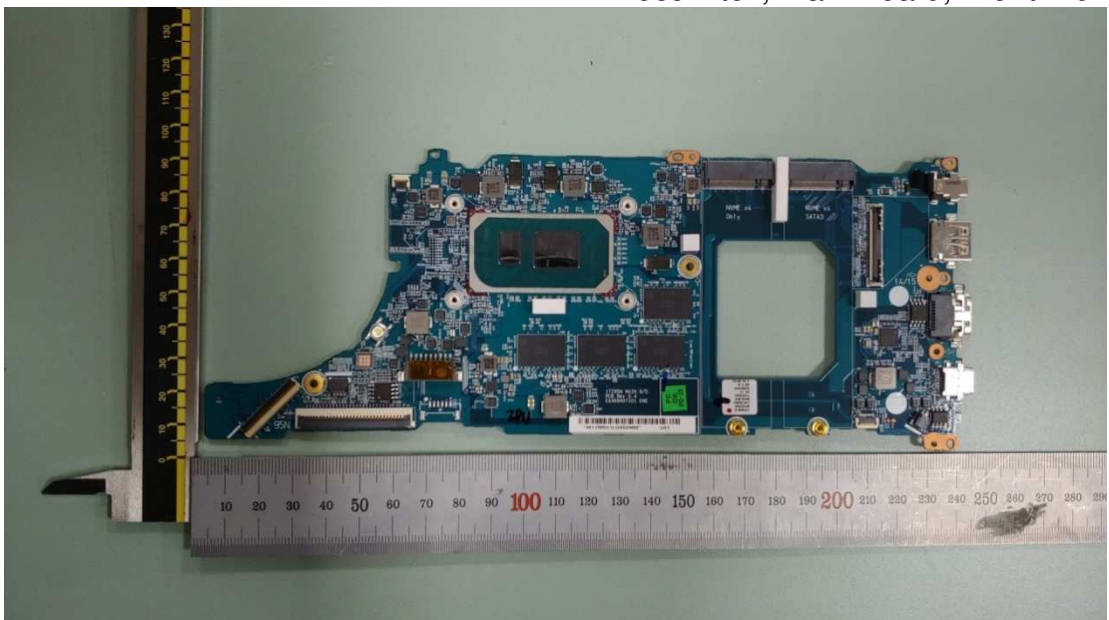

EUT Internal Photos

Figure 13
Internal View (With White Keyboard)

Figure 14
Internal View (With Dark Sliver Keyboard)

Figure 15
Internal View

Figure 16
Internal View

Figure 19
Internal View (Touch Pad, Front View)

Figure 20
Hannstar, Main Board, Front View

Figure 21
Hannstar, Main Board, Back View

Figure 22
Elec&Eltek, Main Board, Front View

Figure 23
Elec&Eltek, Main Board, Back View

Figure 24
i7-1165G7, CPU View

Figure 25
i5-1135G7, CPU View