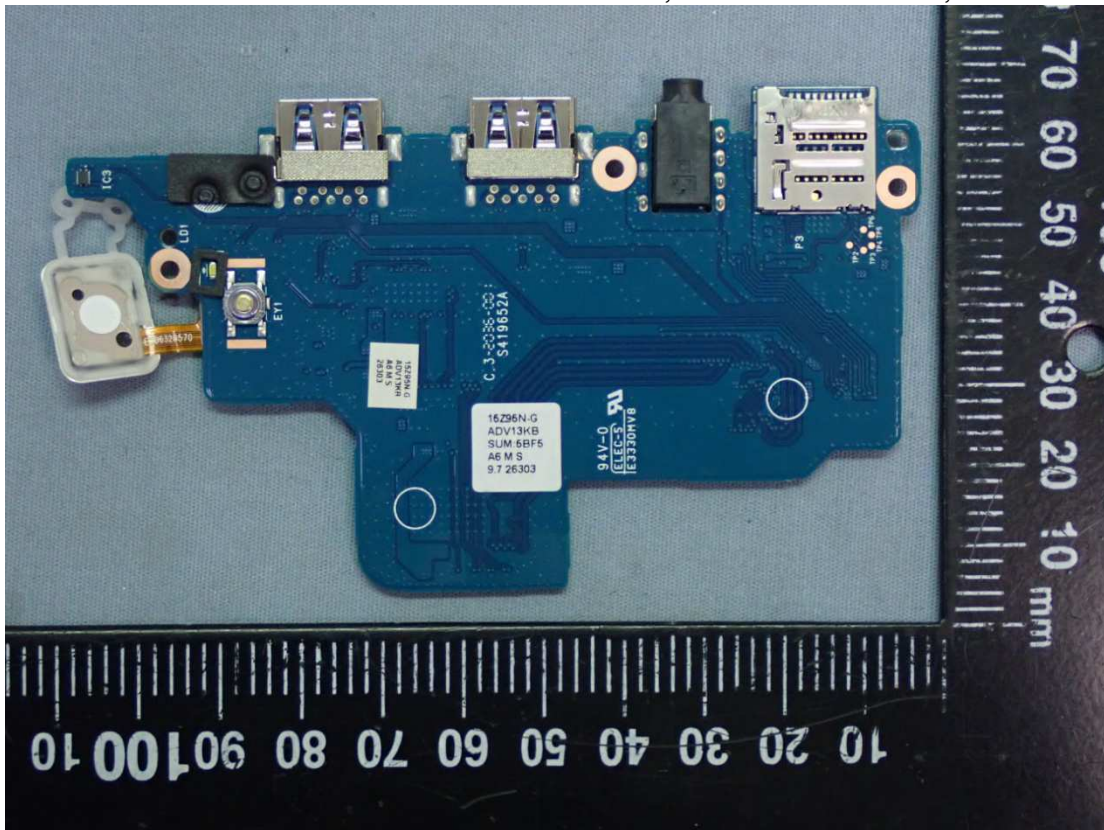

Figure 26
Hannstar, WLAN SUB Board, Front View

Figure 27
Hannstar, WLAN SUB Board, Back View

Figure 28
Elec&Eltek, WLAN SUB Board, Front View

Figure 29
Elec&Eltek, WLAN SUB Board, Back View

Figure 30
WLAN Combo Card View

Figure 31
WLAN Combo Card, Remove Cover

Figure 32
Internal View (DC Fan)

Figure 33

M/N: LP156WFD(SP)(Y1) (With Touch), LCD Panel, Front View

Figure 34

M/N: LP156WFD(SP)(Y1) (With Touch), LCD Panel, Back View/ Label View