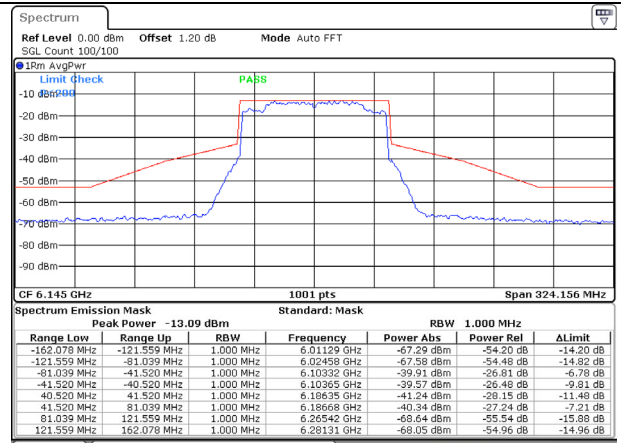

802.11ax (40 MHz) / 6885MHz / Chain A

Date: 7.SEP.2023 13:36:08

802.11ax (40 MHz) / 6885MHz / Chain B

Date: 7.SEP.2023 13:36:48

802.11ax (40 MHz) / 7085MHz / Chain A

Date: 7.SEP.2023 13:38:38

802.11ax (40 MHz) / 7085MHz / Chain B

Date: 7.SEP.2023 13:40:25

802.11ax (80 MHz) / 5985MHz / Chain A

802.11ax (80 MHz) / 5985MHz / Chain B

Date: 7.SEP.2023 13:43:18

Date: 7.SEP.2023 13:42:31

802.11ax (80 MHz) / 6145MHz / Chain A

Date: 7.SEP.2023 13:43:48