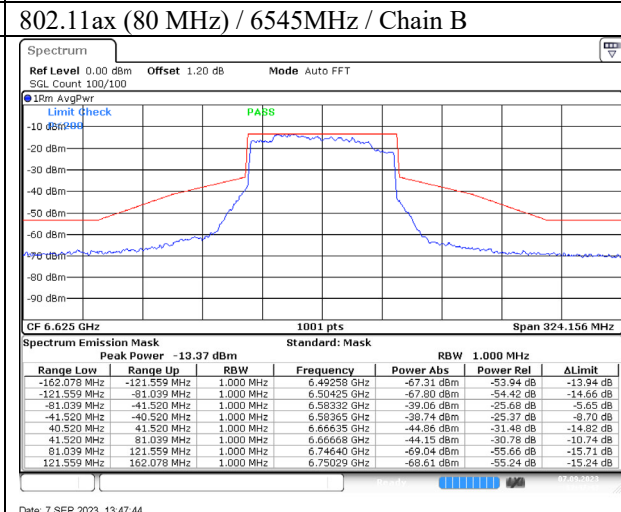

Date: 7.SEP.2023 13:40:25

802.11ax (80 MHz) / 5985MHz / Chain A

802.11ax (80 MHz) / 5985MHz / Chain B

Date: 7.SEP.2023 13:43:18

Date: 7.SEP.2023 13:42:31

802.11ax (80 MHz) / 6145MHz / Chain A

Date: 7.SEP.2023 13:43:48

802.11ax (80 MHz) / 6145MHz / Chain B

Date: 7.SEP.2023 13:44:32

802.11ax (80 MHz) / 6385MHz / Chain A

Date: 7.SEP.2023 13:46:16

802.11ax (80 MHz) / 6385MHz / Chain B

Date: 7.SEP.2023 13:45:08

802.11ax (80 MHz) / 6465MHz / Chain A

802.11ax (80 MHz) / 6465MHz / Chain B

802.11ax (80 MHz) / 6785MHz / Chain A

802.11ax (80 MHz) / 6785MHz / Chain B

Date: 7.SEP.2023 13:51:58

Date: 7.SEP.2023 13:52:36

802.11ax (80 MHz) / 6865MHz / Chain A

Date: 7.SEP.2023 15:25:05

802.11ax (80 MHz) / 6865MHz / Chain B

Date: 7.SEP.2023 13:53:22

802.11ax (80 MHz) / 6945MHz / Chain A

Date: 7.SEP.2023 13:55:34

802.11ax (80 MHz) / 6945MHz / Chain B

Date: 7.SEP.2023 13:54:28

802.11ax (80 MHz) / 7025MHz / Chain A