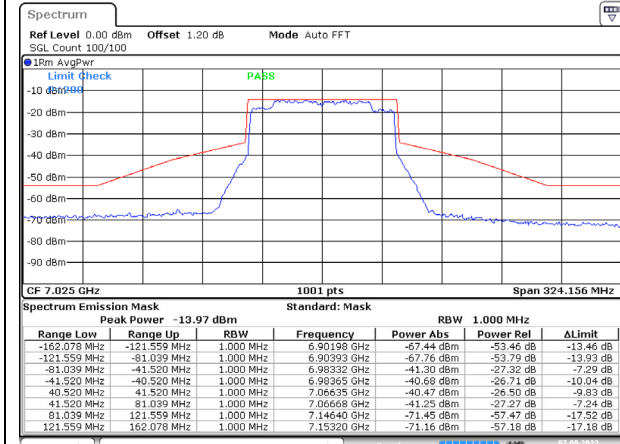

802.11ax (80 MHz) / 6145MHz / Chain B

Date: 7.SEP.2023 13:44:32

802.11ax (80 MHz) / 6385MHz / Chain A

Date: 7.SEP.2023 13:46:16

802.11ax (80 MHz) / 6385MHz / Chain B

Date: 7.SEP.2023 13:45:08

802.11ax (80 MHz) / 6465MHz / Chain A

802.11ax (80 MHz) / 6465MHz / Chain B

802.11ax (80 MHz) / 6785MHz / Chain A

802.11ax (80 MHz) / 6785MHz / Chain B

Date: 7.SEP.2023 13:51:58

Date: 7.SEP.2023 13:52:36

802.11ax (80 MHz) / 6865MHz / Chain A

Date: 7.SEP.2023 15:25:05

802.11ax (80 MHz) / 6865MHz / Chain B

Date: 7.SEP.2023 13:53:22

802.11ax (80 MHz) / 6945MHz / Chain A

Date: 7.SEP.2023 13:55:34

802.11ax (80 MHz) / 6945MHz / Chain B

Date: 7.SEP.2023 13:54:28

802.11ax (80 MHz) / 7025MHz / Chain A