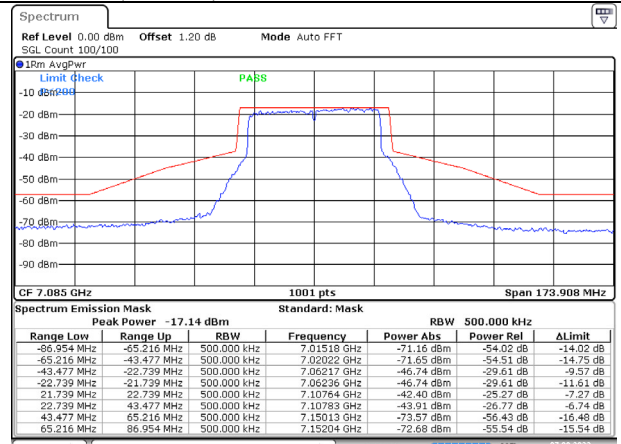

Date: 7.SEP.2023 13:32:38

802.11ax (40 MHz) / 6685MHz / Chain B

Date: 7.SEP.2023 13:33:33

802.11ax (40 MHz) / 6845MHz / Chain A

802.11ax (40 MHz) / 6845MHz / Chain B

Date: 7.SEP.2023 13:35:11

Date: 7.SEP.2023 13:34:24

802.11ax (40 MHz) / 6885MHz / Chain A

Date: 7.SEP.2023 13:36:08

802.11ax (40 MHz) / 6885MHz / Chain B

Date: 7.SEP.2023 13:36:48

802.11ax (40 MHz) / 7085MHz / Chain A

Date: 7.SEP.2023 13:38:38

802.11ax (40 MHz) / 7085MHz / Chain B