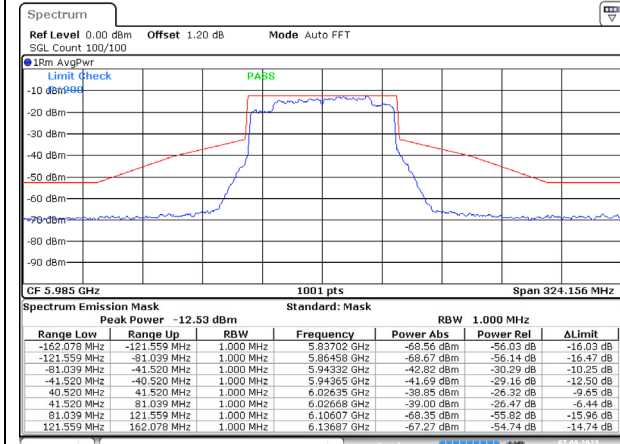

802.11ax (40 MHz) / 6885MHz / Chain A

Date: 7.SEP.2023 13:36:08

802.11ax (40 MHz) / 6885MHz / Chain B

Date: 7.SEP.2023 13:36:48

802.11ax (40 MHz) / 7085MHz / Chain A

Date: 7.SEP.2023 13:38:38

802.11ax (40 MHz) / 7085MHz / Chain B

Date: 7.SEP.2023 13:40:25

802.11ax (80 MHz) / 5985MHz / Chain A

802.11ax (80 MHz) / 5985MHz / Chain B

Date: 7.SEP.2023 13:43:18

Date: 7.SEP.2023 13:42:31

802.11ax (80 MHz) / 6145MHz / Chain A

Date: 7.SEP.2023 13:43:48

802.11ax (80 MHz) / 6145MHz / Chain B

Date: 7.SEP.2023 13:44:32

802.11ax (80 MHz) / 6385MHz / Chain A

Date: 7.SEP.2023 13:46:16

802.11ax (80 MHz) / 6385MHz / Chain B

Date: 7.SEP.2023 13:45:08

802.11ax (80 MHz) / 6465MHz / Chain A