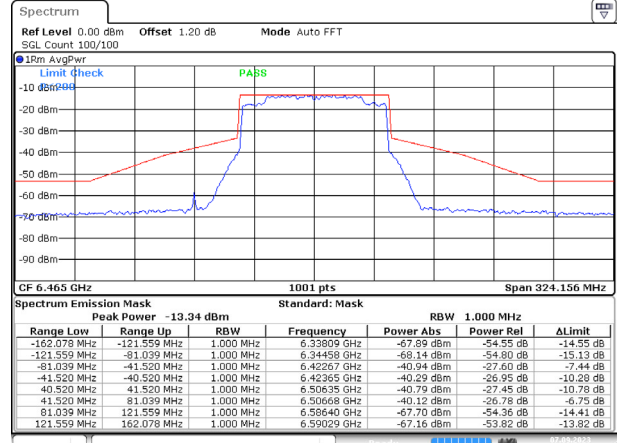

Date: 7.SEP.2023 13:40:25

802.11ax (80 MHz) / 5985MHz / Chain A

802.11ax (80 MHz) / 5985MHz / Chain B

Date: 7.SEP.2023 13:43:18

Date: 7.SEP.2023 13:42:31

802.11ax (80 MHz) / 6145MHz / Chain A

Date: 7.SEP.2023 13:43:48

802.11ax (80 MHz) / 6145MHz / Chain B

Date: 7.SEP.2023 13:44:32

802.11ax (80 MHz) / 6385MHz / Chain A

Date: 7.SEP.2023 13:46:16

802.11ax (80 MHz) / 6385MHz / Chain B

Date: 7.SEP.2023 13:45:08

802.11ax (80 MHz) / 6465MHz / Chain A

802.11ax (80 MHz) / 6465MHz / Chain B

802.11ax (80 MHz) / 6785MHz / Chain A

802.11ax (80 MHz) / 6785MHz / Chain B

Date: 7.SEP.2023 13:51:58

Date: 7.SEP.2023 13:52:36

802.11ax (80 MHz) / 6865MHz / Chain A

Date: 7.SEP.2023 15:25:05

802.11ax (80 MHz) / 6865MHz / Chain B

Date: 7.SEP.2023 13:53:22

802.11ax (80 MHz) / 6945MHz / Chain A

Date: 7.SEP.2023 13:55:34

802.11ax (80 MHz) / 6945MHz / Chain B

Date: 7.SEP.2023 13:54:28

802.11ax (80 MHz) / 7025MHz / Chain A