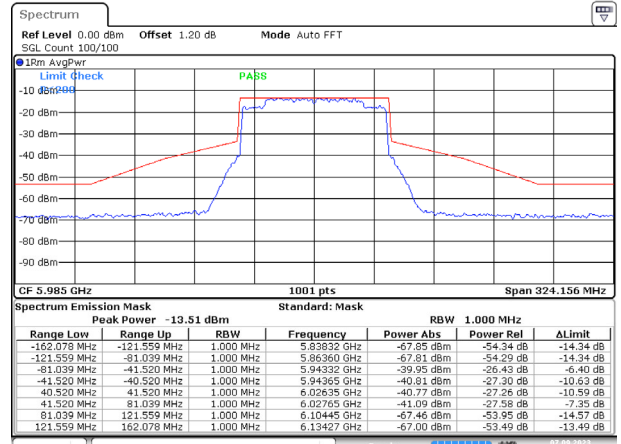

802.11ax (40 MHz) / 6885MHz / Chain A

Date: 7.SEP.2023 13:36:08

802.11ax (40 MHz) / 6885MHz / Chain B

Date: 7.SEP.2023 13:36:48

802.11ax (40 MHz) / 7085MHz / Chain A

Date: 7.SEP.2023 13:38:38

802.11ax (40 MHz) / 7085MHz / Chain B

Date: 7.SEP.2023 13:40:25

802.11ax (80 MHz) / 5985MHz / Chain A

802.11ax (80 MHz) / 5985MHz / Chain B

Date: 7.SEP.2023 13:43:18

Date: 7.SEP.2023 13:42:31

802.11ax (80 MHz) / 6145MHz / Chain A

Date: 7.SEP.2023 13:43:48

802.11ax (80 MHz) / 6145MHz / Chain B

Date: 7.SEP.2023 13:44:32

802.11ax (80 MHz) / 6385MHz / Chain A

Date: 7.SEP.2023 13:46:16

802.11ax (80 MHz) / 6385MHz / Chain B

Date: 7.SEP.2023 13:45:08

802.11ax (80 MHz) / 6465MHz / Chain A