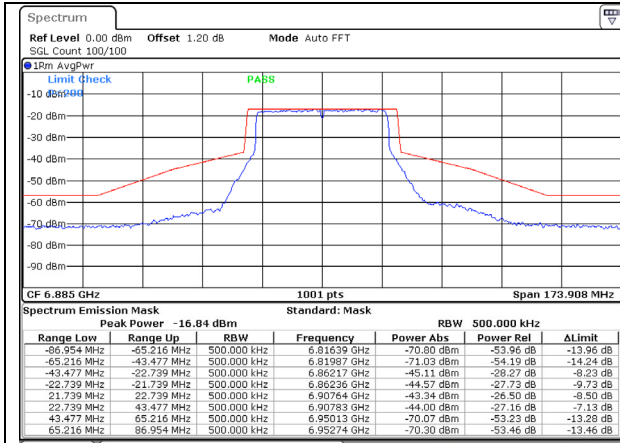

Date: 7.SEP.2023 13:32:38

802.11ax (40 MHz) / 6685MHz / Chain B

Date: 7.SEP.2023 13:33:33

802.11ax (40 MHz) / 6845MHz / Chain A

802.11ax (40 MHz) / 6845MHz / Chain B

Date: 7.SEP.2023 13:35:11

Date: 7.SEP.2023 13:34:24

802.11ax (40 MHz) / 6885MHz / Chain A

Date: 7.SEP.2023 13:36:08

802.11ax (40 MHz) / 6885MHz / Chain B

Date: 7.SEP.2023 13:36:48

802.11ax (40 MHz) / 7085MHz / Chain A

Date: 7.SEP.2023 13:38:38

802.11ax (40 MHz) / 7085MHz / Chain B