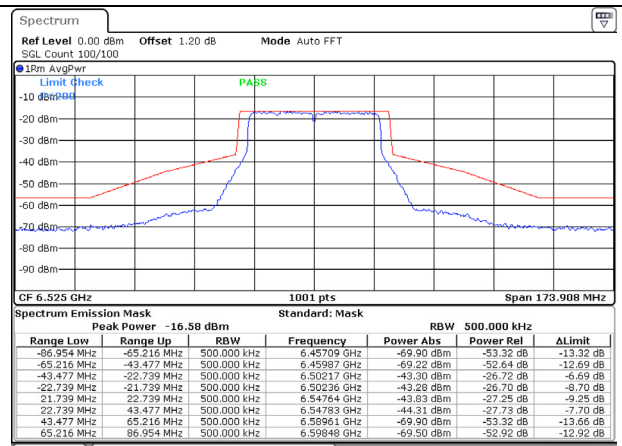

Date: 7.SEP.2023 13:27:15

Date: 7.SEP.2023 13:27:53

802.11ax (40 MHz) / 6525MHz / Chain A

Date: 7.SEP.2023 13:30:23

802.11ax (40 MHz) / 6525MHz / Chain B

Date: 7.SEP.2023 13:29:13

802.11ax (40 MHz) / 6685MHz / Chain A

Date: 7.SEP.2023 13:32:38

802.11ax (40 MHz) / 6685MHz / Chain B

Date: 7.SEP.2023 13:33:33

802.11ax (40 MHz) / 6845MHz / Chain A

802.11ax (40 MHz) / 6845MHz / Chain B

Date: 7.SEP.2023 13:35:11

Date: 7.SEP.2023 13:34:24