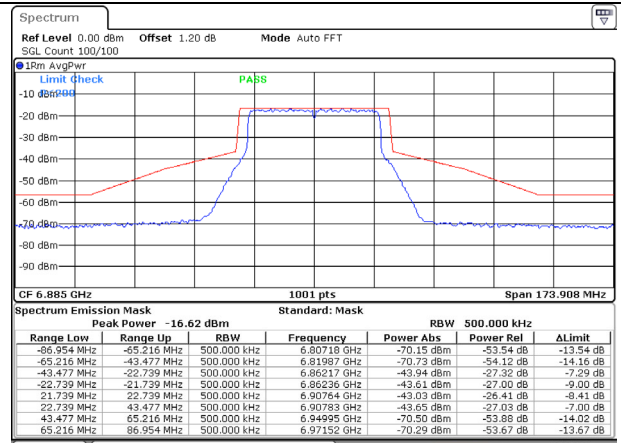

Date: 7.SEP.2023 13:32:38

802.11ax (40 MHz) / 6685MHz / Chain B

Date: 7.SEP.2023 13:33:33

802.11ax (40 MHz) / 6845MHz / Chain A

802.11ax (40 MHz) / 6845MHz / Chain B

Date: 7.SEP.2023 13:35:11

Date: 7.SEP.2023 13:34:24

802.11ax (40 MHz) / 6885MHz / Chain A

Date: 7.SEP.2023 13:36:08

802.11ax (40 MHz) / 6885MHz / Chain B

Date: 7.SEP.2023 13:36:48

802.11ax (40 MHz) / 7085MHz / Chain A

Date: 7.SEP.2023 13:38:38

802.11ax (40 MHz) / 7085MHz / Chain B