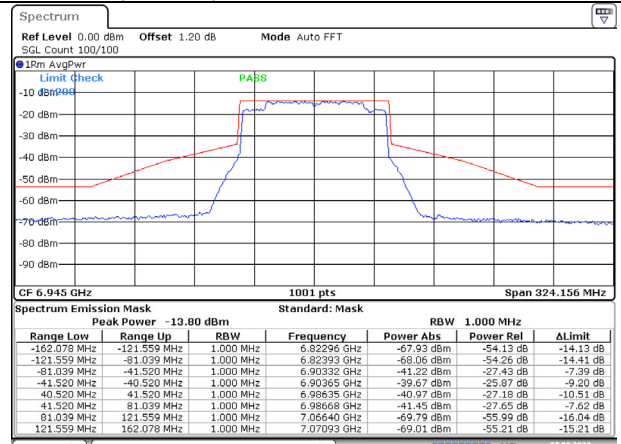

802.11ax (80 MHz) / 6145MHz / Chain B

Date: 7.SEP.2023 13:44:32

802.11ax (80 MHz) / 6385MHz / Chain A

Date: 7.SEP.2023 13:46:16

802.11ax (80 MHz) / 6385MHz / Chain B

Date: 7.SEP.2023 13:45:08

802.11ax (80 MHz) / 6465MHz / Chain A

802.11ax (80 MHz) / 6465MHz / Chain B

802.11ax (80 MHz) / 6785MHz / Chain A

802.11ax (80 MHz) / 6785MHz / Chain B

Date: 7.SEP.2023 13:51:58

Date: 7.SEP.2023 13:52:36

802.11ax (80 MHz) / 6865MHz / Chain A

Date: 7.SEP.2023 15:25:05

802.11ax (80 MHz) / 6865MHz / Chain B

Date: 7.SEP.2023 13:53:22

802.11ax (80 MHz) / 6945MHz / Chain A

Date: 7.SEP.2023 13:55:34

802.11ax (80 MHz) / 6945MHz / Chain B

Date: 7.SEP.2023 13:54:28

802.11ax (80 MHz) / 7025MHz / Chain A