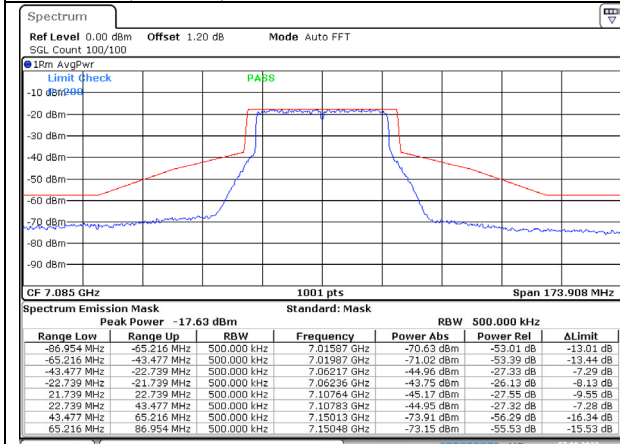

Date: 7.SEP.2023 13:32:38

802.11ax (40 MHz) / 6685MHz / Chain B

Date: 7.SEP.2023 13:33:33

802.11ax (40 MHz) / 6845MHz / Chain A

802.11ax (40 MHz) / 6845MHz / Chain B

Date: 7.SEP.2023 13:35:11

Date: 7.SEP.2023 13:34:24

802.11ax (40 MHz) / 6885MHz / Chain A

Date: 7.SEP.2023 13:36:08

802.11ax (40 MHz) / 6885MHz / Chain B

Date: 7.SEP.2023 13:36:48

802.11ax (40 MHz) / 7085MHz / Chain A

Date: 7.SEP.2023 13:38:38

802.11ax (40 MHz) / 7085MHz / Chain B