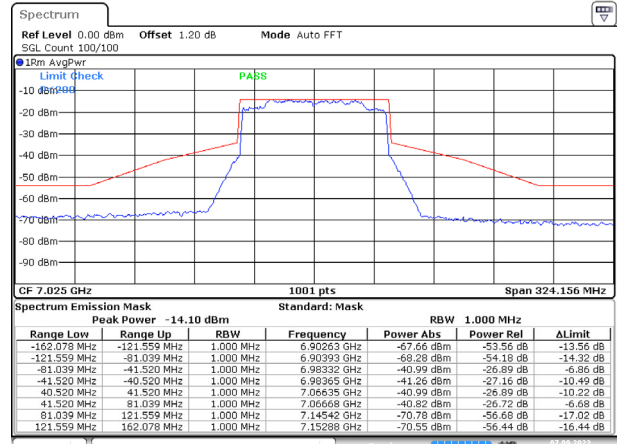

802.11ax (80 MHz) / 6465MHz / Chain B

802.11ax (80 MHz) / 6785MHz / Chain A

802.11ax (80 MHz) / 6785MHz / Chain B

Date: 7.SEP.2023 13:51:58

Date: 7.SEP.2023 13:52:36

802.11ax (80 MHz) / 6865MHz / Chain A

Date: 7.SEP.2023 15:25:05

802.11ax (80 MHz) / 6865MHz / Chain B

Date: 7.SEP.2023 13:53:22

802.11ax (80 MHz) / 6945MHz / Chain A

Date: 7.SEP.2023 13:55:34

802.11ax (80 MHz) / 6945MHz / Chain B

Date: 7.SEP.2023 13:54:28

802.11ax (80 MHz) / 7025MHz / Chain A

802.11ax (80 MHz) / 7025MHz / Chain B