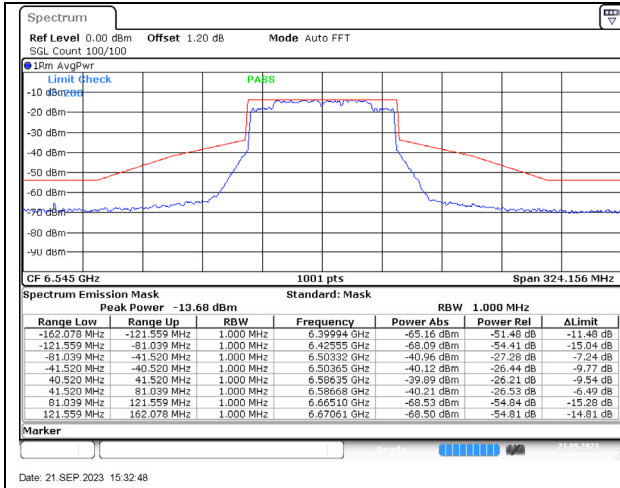

Date: 7.SEP.2023 13:40:25

802.11ax (80 MHz) / 5985MHz / Chain A

802.11ax (80 MHz) / 5985MHz / Chain B

Date: 7.SEP.2023 13:43:18

Date: 7.SEP.2023 13:42:31

802.11ax (80 MHz) / 6145MHz / Chain A

Date: 7.SEP.2023 13:43:48

802.11ax (80 MHz) / 6145MHz / Chain B

Date: 7.SEP.2023 13:44:32

802.11ax (80 MHz) / 6385MHz / Chain A

Date: 7.SEP.2023 13:46:16

802.11ax (80 MHz) / 6385MHz / Chain B

Date: 7.SEP.2023 13:45:08

802.11ax (80 MHz) / 6465MHz / Chain A

802.11ax (80 MHz) / 6465MHz / Chain B

802.11ax (80 MHz) / 6785MHz / Chain A

802.11ax (80 MHz) / 6785MHz / Chain B

Date: 7.SEP.2023 13:51:58

Date: 7.SEP.2023 13:52:36

802.11ax (80 MHz) / 6865MHz / Chain A

Date: 7.SEP.2023 15:25:05

802.11ax (80 MHz) / 6865MHz / Chain B

Date: 7.SEP.2023 13:53:22

802.11ax (80 MHz) / 6945MHz / Chain A

Date: 7.SEP.2023 13:55:34

802.11ax (80 MHz) / 6945MHz / Chain B

Date: 7.SEP.2023 13:54:28

802.11ax (80 MHz) / 7025MHz / Chain A