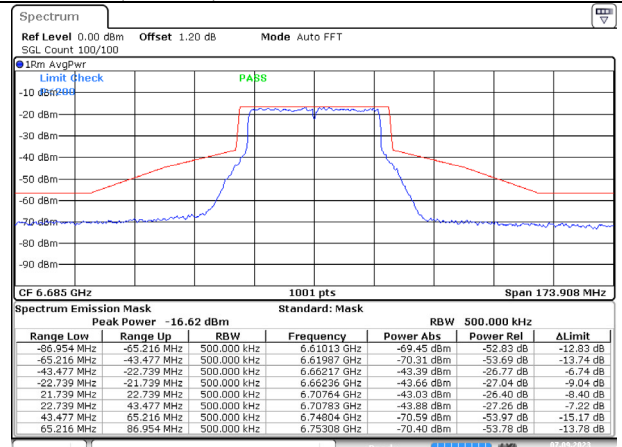

Date: 7.SEP.2023 13:27:15

Date: 7.SEP.2023 13:27:53

802.11ax (40 MHz) / 6525MHz / Chain A

Date: 7.SEP.2023 13:30:23

802.11ax (40 MHz) / 6525MHz / Chain B

Date: 7.SEP.2023 13:29:13

802.11ax (40 MHz) / 6685MHz / Chain A

Date: 7.SEP.2023 13:32:38

802.11ax (40 MHz) / 6685MHz / Chain B

Date: 7.SEP.2023 13:33:33

802.11ax (40 MHz) / 6845MHz / Chain A

802.11ax (40 MHz) / 6845MHz / Chain B

Date: 7.SEP.2023 13:35:11

Date: 7.SEP.2023 13:34:24