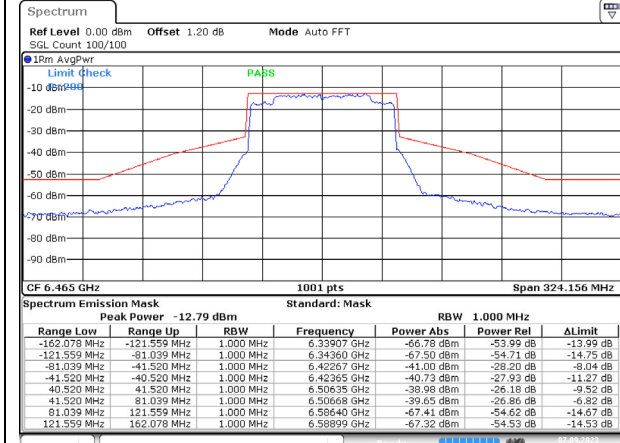

802.11ax (40 MHz) / 6885MHz / Chain A

Date: 7.SEP.2023 13:36:08

802.11ax (40 MHz) / 6885MHz / Chain B

Date: 7.SEP.2023 13:36:48

802.11ax (40 MHz) / 7085MHz / Chain A

Date: 7.SEP.2023 13:38:38

802.11ax (40 MHz) / 7085MHz / Chain B

Date: 7.SEP.2023 13:40:25

802.11ax (80 MHz) / 5985MHz / Chain A

802.11ax (80 MHz) / 5985MHz / Chain B

Date: 7.SEP.2023 13:43:18

Date: 7.SEP.2023 13:42:31

802.11ax (80 MHz) / 6145MHz / Chain A

Date: 7.SEP.2023 13:43:48

802.11ax (80 MHz) / 6145MHz / Chain B

Date: 7.SEP.2023 13:44:32

802.11ax (80 MHz) / 6385MHz / Chain A

Date: 7.SEP.2023 13:46:16

802.11ax (80 MHz) / 6385MHz / Chain B

Date: 7.SEP.2023 13:45:08

802.11ax (80 MHz) / 6465MHz / Chain A