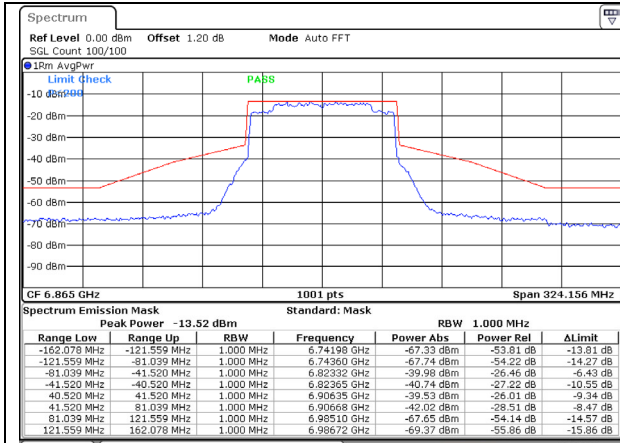

Date: 7.SEP.2023 13:40:25

802.11ax (80 MHz) / 5985MHz / Chain A

802.11ax (80 MHz) / 5985MHz / Chain B

Date: 7.SEP.2023 13:43:18

Date: 7.SEP.2023 13:42:31

802.11ax (80 MHz) / 6145MHz / Chain A

Date: 7.SEP.2023 13:43:48

802.11ax (80 MHz) / 6145MHz / Chain B

Date: 7.SEP.2023 13:44:32

802.11ax (80 MHz) / 6385MHz / Chain A

Date: 7.SEP.2023 13:46:16

802.11ax (80 MHz) / 6385MHz / Chain B

Date: 7.SEP.2023 13:45:08

802.11ax (80 MHz) / 6465MHz / Chain A

802.11ax (80 MHz) / 6465MHz / Chain B

802.11ax (80 MHz) / 6785MHz / Chain A

802.11ax (80 MHz) / 6785MHz / Chain B

Date: 7.SEP.2023 13:51:58

Date: 7.SEP.2023 13:52:36

802.11ax (80 MHz) / 6865MHz / Chain A

Date: 7.SEP.2023 15:25:05