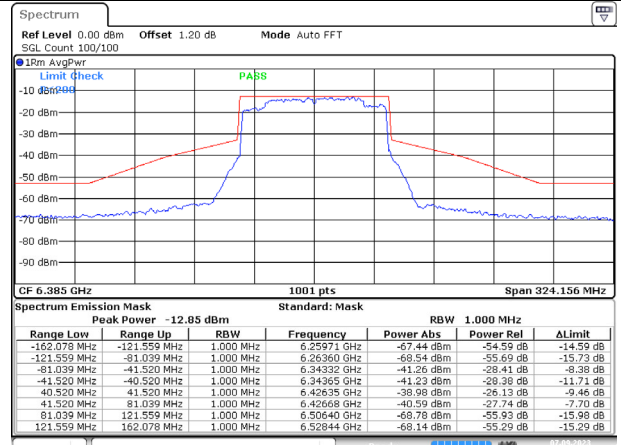

802.11ax (40 MHz) / 6885MHz / Chain A

Date: 7.SEP.2023 13:36:08

802.11ax (40 MHz) / 6885MHz / Chain B

Date: 7.SEP.2023 13:36:48

802.11ax (40 MHz) / 7085MHz / Chain A

Date: 7.SEP.2023 13:38:38

802.11ax (40 MHz) / 7085MHz / Chain B

Date: 7.SEP.2023 13:40:25

802.11ax (80 MHz) / 5985MHz / Chain A

802.11ax (80 MHz) / 5985MHz / Chain B

Date: 7.SEP.2023 13:43:18

Date: 7.SEP.2023 13:42:31

802.11ax (80 MHz) / 6145MHz / Chain A

Date: 7.SEP.2023 13:43:48

802.11ax (80 MHz) / 6145MHz / Chain B

Date: 7.SEP.2023 13:44:32

802.11ax (80 MHz) / 6385MHz / Chain A

Date: 7.SEP.2023 13:46:16

802.11ax (80 MHz) / 6385MHz / Chain B

Date: 7.SEP.2023 13:45:08

802.11ax (80 MHz) / 6465MHz / Chain A

802.11ax (80 MHz) / 6465MHz / Chain B

802.11ax (80 MHz) / 6785MHz / Chain A

802.11ax (80 MHz) / 6785MHz / Chain B

Date: 7.SEP.2023 13:51:58

Date: 7.SEP.2023 13:52:36

802.11ax (80 MHz) / 6865MHz / Chain A

Date: 7.SEP.2023 15:25:05