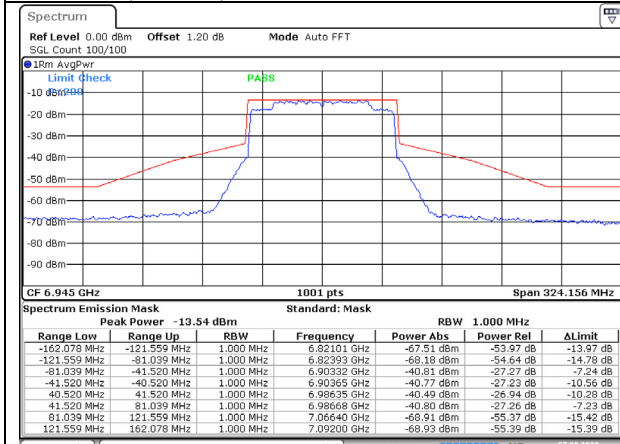

802.11ax (80 MHz) / 6145MHz / Chain B

Date: 7.SEP.2023 13:44:32

802.11ax (80 MHz) / 6385MHz / Chain A

Date: 7.SEP.2023 13:46:16

802.11ax (80 MHz) / 6385MHz / Chain B

Date: 7.SEP.2023 13:45:08

802.11ax (80 MHz) / 6465MHz / Chain A

802.11ax (80 MHz) / 6465MHz / Chain B

802.11ax (80 MHz) / 6785MHz / Chain A

802.11ax (80 MHz) / 6785MHz / Chain B

Date: 7.SEP.2023 13:51:58

Date: 7.SEP.2023 13:52:36

802.11ax (80 MHz) / 6865MHz / Chain A

Date: 7.SEP.2023 15:25:05

802.11ax (80 MHz) / 6865MHz / Chain B

Date: 7.SEP.2023 13:53:22

802.11ax (80 MHz) / 6945MHz / Chain A

Date: 7.SEP.2023 13:55:34

802.11ax (80 MHz) / 6945MHz / Chain B

Date: 7.SEP.2023 13:54:28

802.11ax (80 MHz) / 7025MHz / Chain A