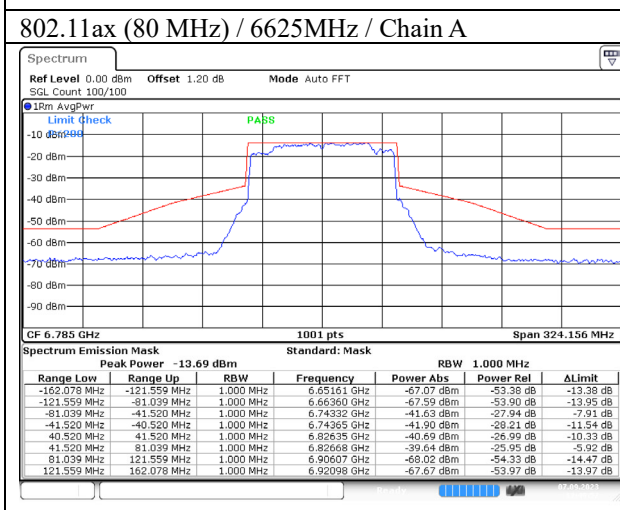

Date: 7.SEP.2023 13:40:25

802.11ax (80 MHz) / 5985MHz / Chain A

802.11ax (80 MHz) / 5985MHz / Chain B

Date: 7.SEP.2023 13:43:18

Date: 7.SEP.2023 13:42:31

802.11ax (80 MHz) / 6145MHz / Chain A

Date: 7.SEP.2023 13:43:48

802.11ax (80 MHz) / 6145MHz / Chain B

Date: 7.SEP.2023 13:44:32

802.11ax (80 MHz) / 6385MHz / Chain A

Date: 7.SEP.2023 13:46:16

802.11ax (80 MHz) / 6385MHz / Chain B

Date: 7.SEP.2023 13:45:08

802.11ax (80 MHz) / 6465MHz / Chain A

802.11ax (80 MHz) / 6465MHz / Chain B

802.11ax (80 MHz) / 6785MHz / Chain A

802.11ax (80 MHz) / 6785MHz / Chain B

Date: 7.SEP.2023 13:51:58

Date: 7.SEP.2023 13:52:36

802.11ax (80 MHz) / 6865MHz / Chain A

Date: 7.SEP.2023 15:25:05

802.11ax (80 MHz) / 6865MHz / Chain B

Date: 7.SEP.2023 13:53:22

802.11ax (80 MHz) / 6945MHz / Chain A

Date: 7.SEP.2023 13:55:34

802.11ax (80 MHz) / 6945MHz / Chain B

Date: 7.SEP.2023 13:54:28

802.11ax (80 MHz) / 7025MHz / Chain A