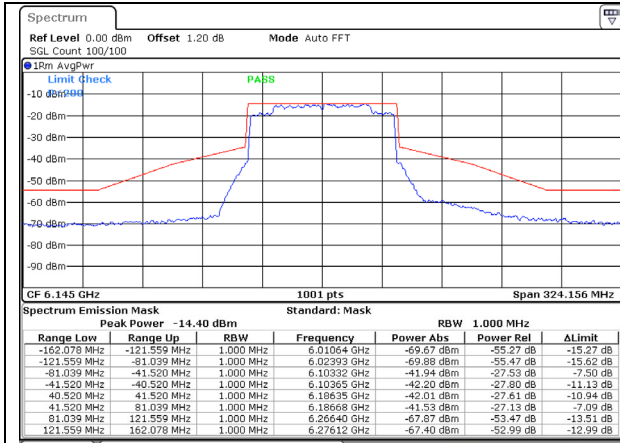

802.11ax (40 MHz) / 6885MHz / Chain A

Date: 7.SEP.2023 13:36:08

802.11ax (40 MHz) / 6885MHz / Chain B

Date: 7.SEP.2023 13:36:48

802.11ax (40 MHz) / 7085MHz / Chain A

Date: 7.SEP.2023 13:38:38

802.11ax (40 MHz) / 7085MHz / Chain B

Date: 7.SEP.2023 13:40:25

802.11ax (80 MHz) / 5985MHz / Chain A

802.11ax (80 MHz) / 5985MHz / Chain B

Date: 7.SEP.2023 13:43:18

Date: 7.SEP.2023 13:42:31

802.11ax (80 MHz) / 6145MHz / Chain A

Date: 7.SEP.2023 13:43:48