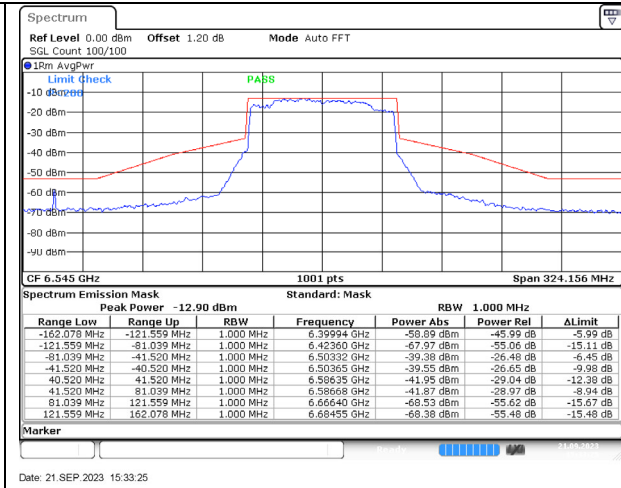

Date: 7.SEP.2023 13:40:25

802.11ax (80 MHz) / 5985MHz / Chain A

802.11ax (80 MHz) / 5985MHz / Chain B

Date: 7.SEP.2023 13:43:18

Date: 7.SEP.2023 13:42:31

802.11ax (80 MHz) / 6145MHz / Chain A

Date: 7.SEP.2023 13:43:48

802.11ax (80 MHz) / 6145MHz / Chain B

Date: 7.SEP.2023 13:44:32

802.11ax (80 MHz) / 6385MHz / Chain A

Date: 7.SEP.2023 13:46:16

802.11ax (80 MHz) / 6385MHz / Chain B

Date: 7.SEP.2023 13:45:08

802.11ax (80 MHz) / 6465MHz / Chain A

802.11ax (80 MHz) / 6465MHz / Chain B

802.11ax (80 MHz) / 6785MHz / Chain A

802.11ax (80 MHz) / 6785MHz / Chain B

Date: 7.SEP.2023 13:51:58

Date: 7.SEP.2023 13:52:36

802.11ax (80 MHz) / 6865MHz / Chain A

Date: 7.SEP.2023 15:25:05

802.11ax (80 MHz) / 6865MHz / Chain B

Date: 7.SEP.2023 13:53:22

802.11ax (80 MHz) / 6945MHz / Chain A

Date: 7.SEP.2023 13:55:34

802.11ax (80 MHz) / 6945MHz / Chain B

Date: 7.SEP.2023 13:54:28

802.11ax (80 MHz) / 7025MHz / Chain A