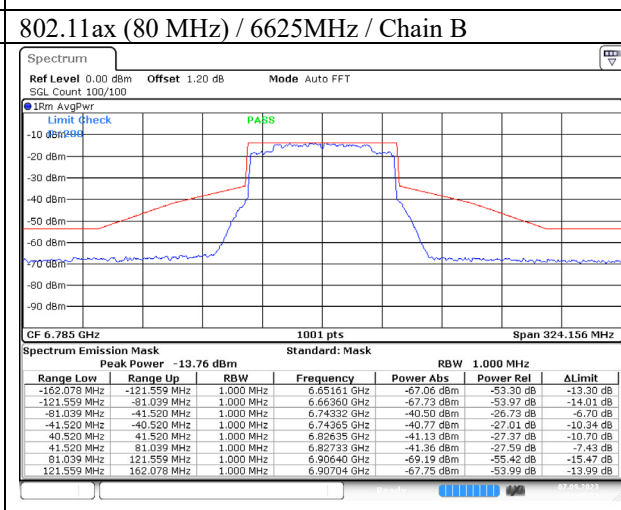

Date: 7.SEP.2023 13:40:25

802.11ax (80 MHz) / 5985MHz / Chain A

802.11ax (80 MHz) / 5985MHz / Chain B

Date: 7.SEP.2023 13:43:18

Date: 7.SEP.2023 13:42:31

802.11ax (80 MHz) / 6145MHz / Chain A

Date: 7.SEP.2023 13:43:48

802.11ax (80 MHz) / 6145MHz / Chain B

Date: 7.SEP.2023 13:44:32

802.11ax (80 MHz) / 6385MHz / Chain A

Date: 7.SEP.2023 13:46:16

802.11ax (80 MHz) / 6385MHz / Chain B

Date: 7.SEP.2023 13:45:08

802.11ax (80 MHz) / 6465MHz / Chain A

802.11ax (80 MHz) / 6465MHz / Chain B

802.11ax (80 MHz) / 6785MHz / Chain A

802.11ax (80 MHz) / 6785MHz / Chain B

Date: 7.SEP.2023 13:51:58

Date: 7.SEP.2023 13:52:36

802.11ax (80 MHz) / 6865MHz / Chain A

Date: 7.SEP.2023 15:25:05

802.11ax (80 MHz) / 6865MHz / Chain B

Date: 7.SEP.2023 13:53:22

802.11ax (80 MHz) / 6945MHz / Chain A

Date: 7.SEP.2023 13:55:34

802.11ax (80 MHz) / 6945MHz / Chain B

Date: 7.SEP.2023 13:54:28

802.11ax (80 MHz) / 7025MHz / Chain A