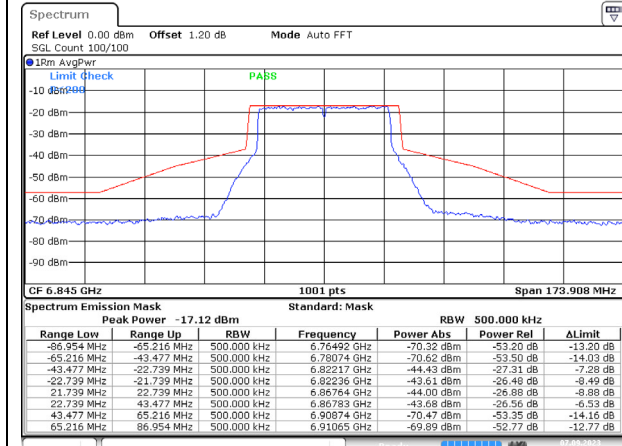

Date: 7.SEP.2023 13:27:15

Date: 7.SEP.2023 13:27:53

802.11ax (40 MHz) / 6525MHz / Chain A

Date: 7.SEP.2023 13:30:23

802.11ax (40 MHz) / 6525MHz / Chain B

Date: 7.SEP.2023 13:29:13

802.11ax (40 MHz) / 6685MHz / Chain A

Date: 7.SEP.2023 13:32:38

802.11ax (40 MHz) / 6685MHz / Chain B

Date: 7.SEP.2023 13:33:33

802.11ax (40 MHz) / 6845MHz / Chain A

802.11ax (40 MHz) / 6845MHz / Chain B

Date: 7.SEP.2023 13:35:11

Date: 7.SEP.2023 13:34:24