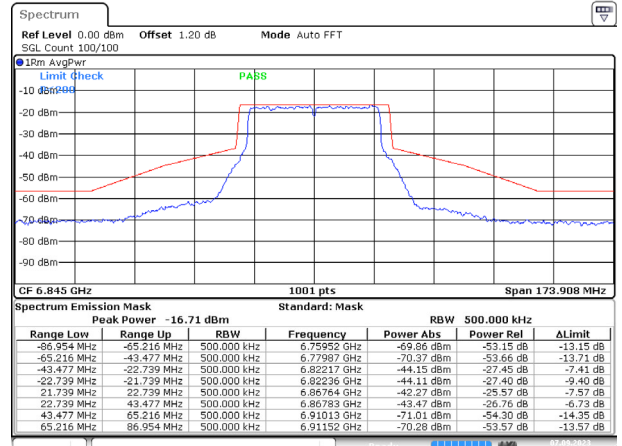

Date: 7.SEP.2023 13:27:15

Date: 7.SEP.2023 13:27:53

802.11ax (40 MHz) / 6525MHz / Chain A

Date: 7.SEP.2023 13:30:23

802.11ax (40 MHz) / 6525MHz / Chain B

Date: 7.SEP.2023 13:29:13

802.11ax (40 MHz) / 6685MHz / Chain A

Date: 7.SEP.2023 13:32:38

802.11ax (40 MHz) / 6685MHz / Chain B

Date: 7.SEP.2023 13:33:33

802.11ax (40 MHz) / 6845MHz / Chain A

802.11ax (40 MHz) / 6845MHz / Chain B

Date: 7.SEP.2023 13:35:11

Date: 7.SEP.2023 13:34:24