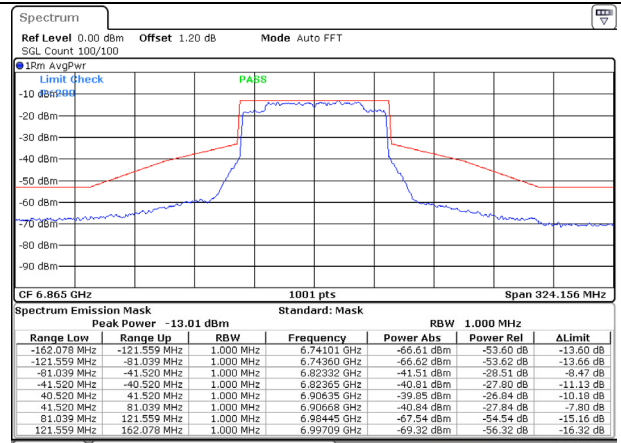

802.11ax (80 MHz) / 6145MHz / Chain B

Date: 7.SEP.2023 13:44:32

802.11ax (80 MHz) / 6385MHz / Chain A

Date: 7.SEP.2023 13:46:16

802.11ax (80 MHz) / 6385MHz / Chain B

Date: 7.SEP.2023 13:45:08

802.11ax (80 MHz) / 6465MHz / Chain A

802.11ax (80 MHz) / 6465MHz / Chain B

802.11ax (80 MHz) / 6785MHz / Chain A

802.11ax (80 MHz) / 6785MHz / Chain B

Date: 7.SEP.2023 13:51:58

Date: 7.SEP.2023 13:52:36

802.11ax (80 MHz) / 6865MHz / Chain A

Date: 7.SEP.2023 15:25:05

802.11ax (80 MHz) / 6865MHz / Chain B

Date: 7.SEP.2023 13:53:22

802.11ax (80 MHz) / 6945MHz / Chain A

Date: 7.SEP.2023 13:55:34

802.11ax (80 MHz) / 6945MHz / Chain B

Date: 7.SEP.2023 13:54:28

802.11ax (80 MHz) / 7025MHz / Chain A