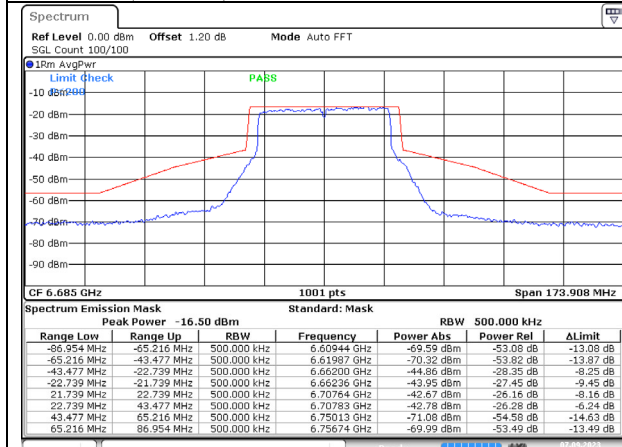

Date: 7.SEP.2023 13:27:15

Date: 7.SEP.2023 13:27:53

802.11ax (40 MHz) / 6525MHz / Chain A

Date: 7.SEP.2023 13:30:23

802.11ax (40 MHz) / 6525MHz / Chain B

Date: 7.SEP.2023 13:29:13

802.11ax (40 MHz) / 6685MHz / Chain A

Date: 7.SEP.2023 13:32:38

802.11ax (40 MHz) / 6685MHz / Chain B

Date: 7.SEP.2023 13:33:33

802.11ax (40 MHz) / 6845MHz / Chain A

802.11ax (40 MHz) / 6845MHz / Chain B

Date: 7.SEP.2023 13:35:11

Date: 7.SEP.2023 13:34:24