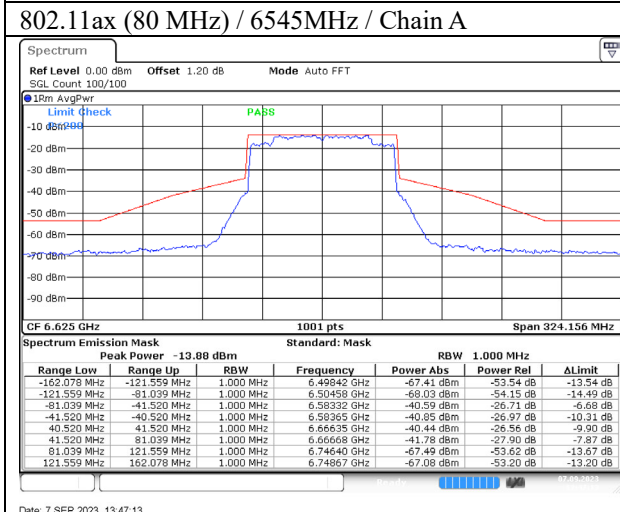

Date: 7.SEP.2023 13:40:25

802.11ax (80 MHz) / 5985MHz / Chain A

802.11ax (80 MHz) / 5985MHz / Chain B

Date: 7.SEP.2023 13:43:18

Date: 7.SEP.2023 13:42:31

802.11ax (80 MHz) / 6145MHz / Chain A

Date: 7.SEP.2023 13:43:48

802.11ax (80 MHz) / 6145MHz / Chain B

Date: 7.SEP.2023 13:44:32

802.11ax (80 MHz) / 6385MHz / Chain A

Date: 7.SEP.2023 13:46:16

802.11ax (80 MHz) / 6385MHz / Chain B

Date: 7.SEP.2023 13:45:08

802.11ax (80 MHz) / 6465MHz / Chain A

802.11ax (80 MHz) / 6465MHz / Chain B

802.11ax (80 MHz) / 6785MHz / Chain A

802.11ax (80 MHz) / 6785MHz / Chain B

Date: 7.SEP.2023 13:51:58

Date: 7.SEP.2023 13:52:36

802.11ax (80 MHz) / 6865MHz / Chain A

Date: 7.SEP.2023 15:25:05

802.11ax (80 MHz) / 6865MHz / Chain B

Date: 7.SEP.2023 13:53:22

802.11ax (80 MHz) / 6945MHz / Chain A

Date: 7.SEP.2023 13:55:34

802.11ax (80 MHz) / 6945MHz / Chain B

Date: 7.SEP.2023 13:54:28

802.11ax (80 MHz) / 7025MHz / Chain A