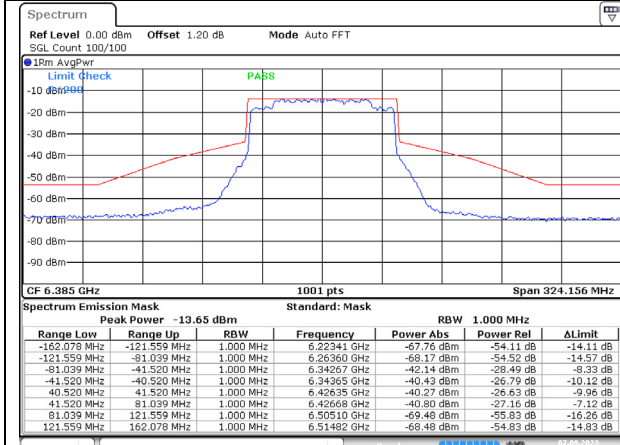

802.11ax (40 MHz) / 6885MHz / Chain A

Date: 7.SEP.2023 13:36:08

802.11ax (40 MHz) / 6885MHz / Chain B

Date: 7.SEP.2023 13:36:48

802.11ax (40 MHz) / 7085MHz / Chain A

Date: 7.SEP.2023 13:38:38

802.11ax (40 MHz) / 7085MHz / Chain B

Date: 7.SEP.2023 13:40:25

802.11ax (80 MHz) / 5985MHz / Chain A

802.11ax (80 MHz) / 5985MHz / Chain B

Date: 7.SEP.2023 13:43:18

Date: 7.SEP.2023 13:42:31

802.11ax (80 MHz) / 6145MHz / Chain A

Date: 7.SEP.2023 13:43:48

802.11ax (80 MHz) / 6145MHz / Chain B

Date: 7.SEP.2023 13:44:32

802.11ax (80 MHz) / 6385MHz / Chain A

Date: 7.SEP.2023 13:46:16

802.11ax (80 MHz) / 6385MHz / Chain B

Date: 7.SEP.2023 13:45:08

802.11ax (80 MHz) / 6465MHz / Chain A