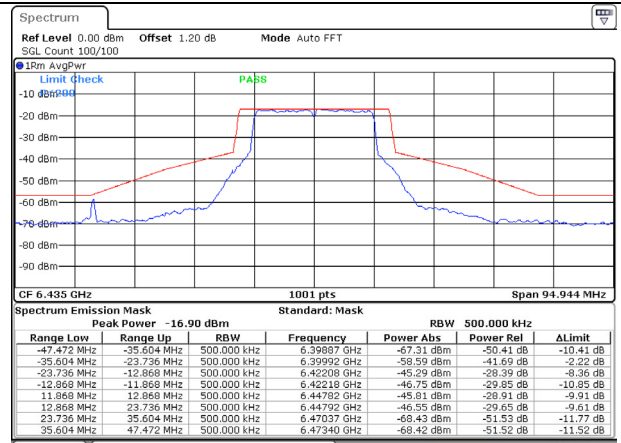

Date: 7.SEP.2023 12:38:29

Date: 7.SEP.2023 12:37:58

802.11ax (20 MHz) / 6435MHz / Chain A

Date: 7.SEP.2023 12:41:48

802.11ax (20 MHz) / 6435MHz / Chain B

Date: 7.SEP.2023 12:38:45

802.11ax (20 MHz) / 6475MHz / Chain A

Date: 7.SEP.2023 12:43:35

802.11ax (20 MHz) / 6475MHz / Chain B

Date: 7.SEP.2023 12:45:36

802.11ax (20 MHz) / 6515MHz / Chain A

802.11ax (20 MHz) / 6515MHz / Chain B

Date: 7.SEP.2023 12:50:22

802.11ax (20 MHz) / 6535MHz / Chain A