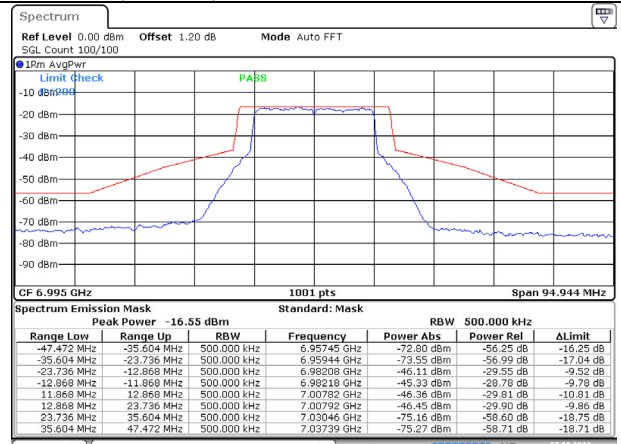

Date: 7.SEP.2023 12:46:40

802.11ax (20 MHz) / 6535MHz / Chain B

Date: 7.SEP.2023 12:55:40

802.11ax (20 MHz) / 6695MHz / Chain A

Date: 7.SEP.2023 12:58:48

802.11ax (20 MHz) / 6695MHz / Chain B

Date: 7.SEP.2023 13:08:51

802.11ax (20 MHz) / 6855MHz / Chain A

Date: 7.SEP.2023 12:58:29

802.11ax (20 MHz) / 6855MHz / Chain B

Date: 7.SEP.2023 13:08:19

Date: 7.SEP.2023 13:10:07

802.11ax (20 MHz) / 6875MHz / Chain A

Date: 7.SEP.2023 13:13:00

802.11ax (20 MHz) / 6875MHz / Chain B

Date: 7.SEP.2023 13:11:17

802.11ax (20 MHz) / 6995MHz / Chain A

Date: 7.SEP.2023 13:13:54

802.11ax (20 MHz) / 6995MHz / Chain B

Date: 7.SEP.2023 13:15:18

802.11ax (20 MHz) / 7095MHz / Chain A

802.11ax (20 MHz) / 7095MHz / Chain B

Date: 7.SEP.2023 13:16:49

Date: 7.SEP.2023 13:16:06

802.11ax (20 MHz) / 7115MHz / Chain A

Date: 7.SEP.2023 13:17:53

802.11ax (20 MHz) / 7115MHz / Chain B

Date: 7.SEP.2023 13:19:46