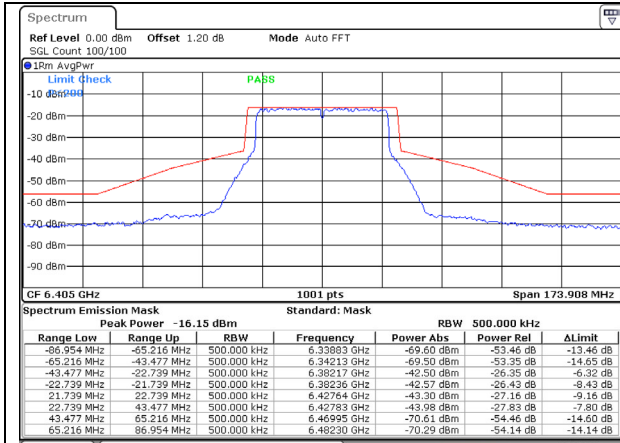

802.11ax (20 MHz) / 7095MHz / Chain B

Date: 7.SEP.2023 13:16:49

Date: 7.SEP.2023 13:16:06

802.11ax (20 MHz) / 7115MHz / Chain A

Date: 7.SEP.2023 13:17:53

802.11ax (20 MHz) / 7115MHz / Chain B

Date: 7.SEP.2023 13:19:46

802.11ax (40 MHz) / 5965MHz / Chain A

Date: 7.SEP.2023 13:21:40

802.11ax (40 MHz) / 5965MHz / Chain B

Date: 7.SEP.2023 13:20:39

802.11ax (40 MHz) / 6165MHz / Chain A

802.11ax (40 MHz) / 6165MHz / Chain B

Date: 7 SEP 2023 13:22:13

Date: 7 SEP 2023 13:23:08

802.11ax (40 MHz) / 6405MHz / Chain A

Date: 21 SEP 2023 15:35:59

802.11ax (40 MHz) / 6405MHz / Chain B

Date: 21 SEP 2023 15:34:26

802.11ax (40 MHz) / 6445MHz / Chain A

Date: 7 SEP 2023 13:25:43