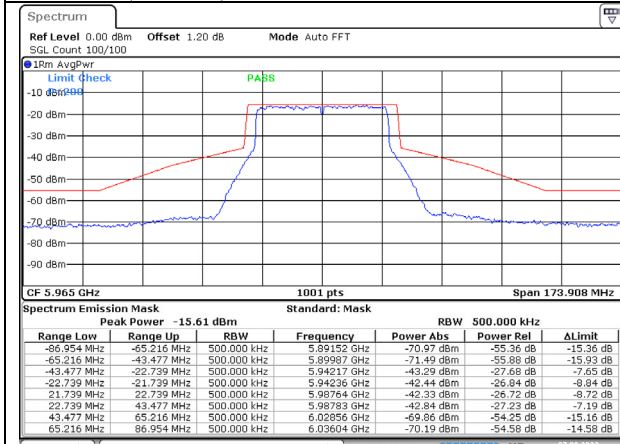

802.11ax (20 MHz) / 6875MHz / Chain B

Date: 7.SEP.2023 13:11:17

802.11ax (20 MHz) / 6995MHz / Chain A

Date: 7.SEP.2023 13:13:54

802.11ax (20 MHz) / 6995MHz / Chain B

Date: 7.SEP.2023 13:15:18

802.11ax (20 MHz) / 7095MHz / Chain A

802.11ax (20 MHz) / 7095MHz / Chain B

Date: 7.SEP.2023 13:16:49

Date: 7.SEP.2023 13:16:06

802.11ax (20 MHz) / 7115MHz / Chain A

Date: 7.SEP.2023 13:17:53

802.11ax (20 MHz) / 7115MHz / Chain B

Date: 7.SEP.2023 13:19:46

802.11ax (40 MHz) / 5965MHz / Chain A

Date: 7.SEP.2023 13:21:40

802.11ax (40 MHz) / 5965MHz / Chain B

Date: 7.SEP.2023 13:20:39

802.11ax (40 MHz) / 6165MHz / Chain A

802.11ax (40 MHz) / 6165MHz / Chain B

Date: 7 SEP 2023 13:22:13