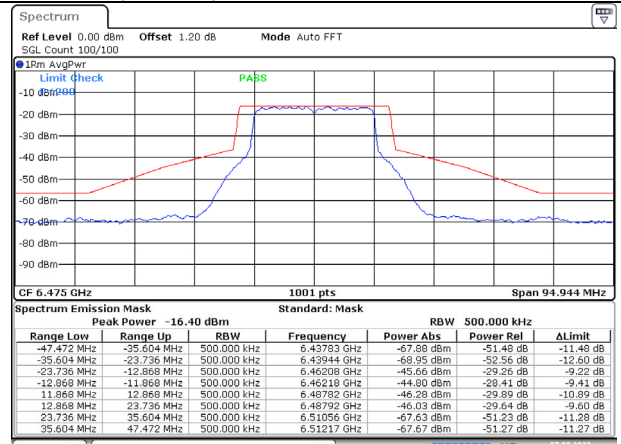

Date: 7.SEP.2023 12:38:29

Date: 7.SEP.2023 12:37:58

802.11ax (20 MHz) / 6435MHz / Chain A

Date: 7.SEP.2023 12:41:48

802.11ax (20 MHz) / 6435MHz / Chain B

Date: 7.SEP.2023 12:38:45

802.11ax (20 MHz) / 6475MHz / Chain A

Date: 7.SEP.2023 12:43:35

802.11ax (20 MHz) / 6475MHz / Chain B

Date: 7.SEP.2023 12:45:36

802.11ax (20 MHz) / 6515MHz / Chain A

802.11ax (20 MHz) / 6515MHz / Chain B

Date: 7.SEP.2023 12:50:22

802.11ax (20 MHz) / 6535MHz / Chain A