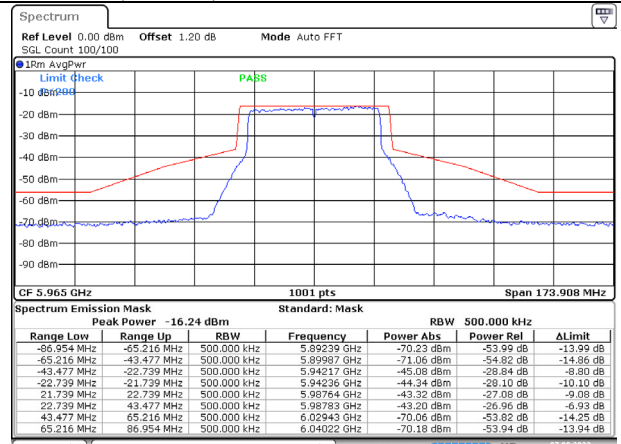

802.11ax (20 MHz) / 6875MHz / Chain B

Date: 7.SEP.2023 13:11:17

802.11ax (20 MHz) / 6995MHz / Chain A

Date: 7.SEP.2023 13:13:54

802.11ax (20 MHz) / 6995MHz / Chain B

Date: 7.SEP.2023 13:15:18

802.11ax (20 MHz) / 7095MHz / Chain A

802.11ax (20 MHz) / 7095MHz / Chain B

Date: 7.SEP.2023 13:16:49

Date: 7.SEP.2023 13:16:06

802.11ax (20 MHz) / 7115MHz / Chain A

Date: 7.SEP.2023 13:17:53

802.11ax (20 MHz) / 7115MHz / Chain B

Date: 7.SEP.2023 13:19:46

802.11ax (40 MHz) / 5965MHz / Chain A

Date: 7.SEP.2023 13:21:40

802.11ax (40 MHz) / 5965MHz / Chain B

Date: 7.SEP.2023 13:20:39

802.11ax (40 MHz) / 6165MHz / Chain A

802.11ax (40 MHz) / 6165MHz / Chain B

Date: 7 SEP 2023 13:22:13