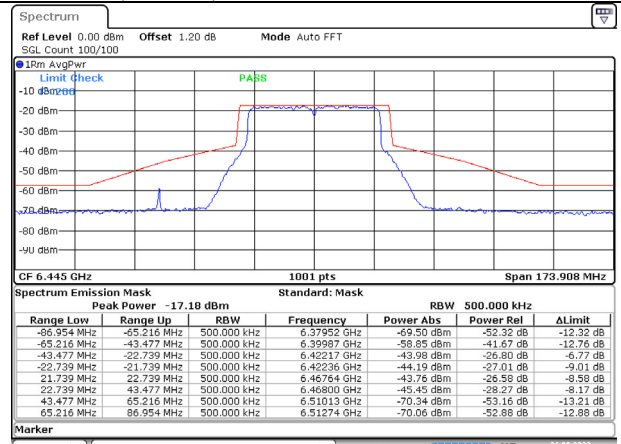

802.11ax (20 MHz) / 7095MHz / Chain B

Date: 7.SEP.2023 13:16:49

Date: 7.SEP.2023 13:16:06

802.11ax (20 MHz) / 7115MHz / Chain A

Date: 7.SEP.2023 13:17:53

802.11ax (20 MHz) / 7115MHz / Chain B

Date: 7.SEP.2023 13:19:46

802.11ax (40 MHz) / 5965MHz / Chain A

Date: 7.SEP.2023 13:21:40

802.11ax (40 MHz) / 5965MHz / Chain B

Date: 7.SEP.2023 13:20:39

802.11ax (40 MHz) / 6165MHz / Chain A

802.11ax (40 MHz) / 6165MHz / Chain B

Date: 7 SEP 2023 13:22:13

Date: 7 SEP 2023 13:23:08

802.11ax (40 MHz) / 6405MHz / Chain A

Date: 21 SEP 2023 15:35:59

802.11ax (40 MHz) / 6405MHz / Chain B

Date: 21 SEP 2023 15:34:26

802.11ax (40 MHz) / 6445MHz / Chain A

Date: 7 SEP 2023 13:25:43