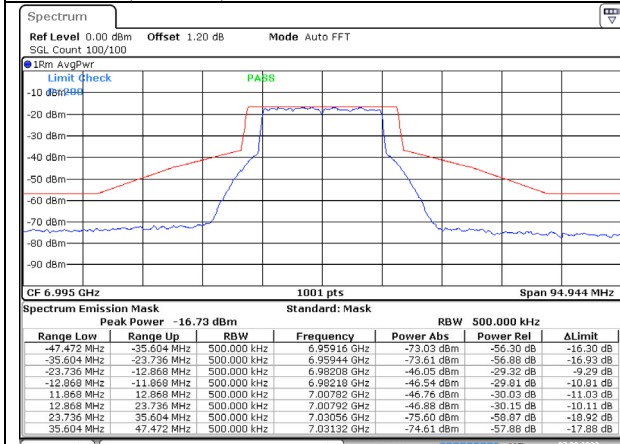

Date: 7.SEP.2023 12:46:40

802.11ax (20 MHz) / 6535MHz / Chain B

Date: 7.SEP.2023 12:55:40

802.11ax (20 MHz) / 6695MHz / Chain A

Date: 7.SEP.2023 12:58:48

802.11ax (20 MHz) / 6695MHz / Chain B

Date: 7.SEP.2023 13:08:51

802.11ax (20 MHz) / 6855MHz / Chain A

Date: 7.SEP.2023 12:58:29

802.11ax (20 MHz) / 6855MHz / Chain B

Date: 7.SEP.2023 13:08:19

Date: 7.SEP.2023 13:10:07

802.11ax (20 MHz) / 6875MHz / Chain A

Date: 7.SEP.2023 13:13:00

802.11ax (20 MHz) / 6875MHz / Chain B

Date: 7.SEP.2023 13:11:17

802.11ax (20 MHz) / 6995MHz / Chain A

Date: 7.SEP.2023 13:13:54

802.11ax (20 MHz) / 6995MHz / Chain B

Date: 7.SEP.2023 13:15:18

802.11ax (20 MHz) / 7095MHz / Chain A