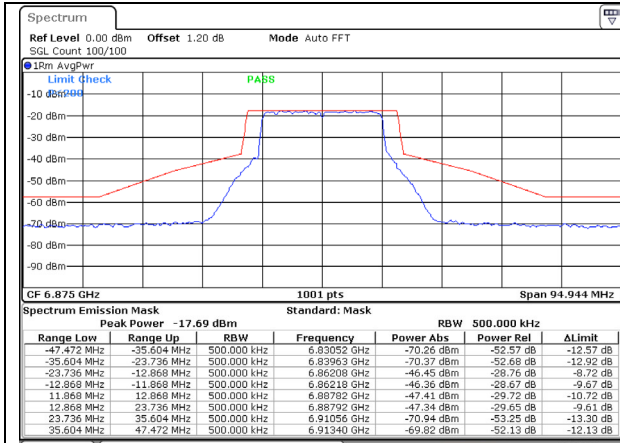

Date: 7.SEP.2023 12:46:40

802.11ax (20 MHz) / 6535MHz / Chain B

Date: 7.SEP.2023 12:55:40

802.11ax (20 MHz) / 6695MHz / Chain A

Date: 7.SEP.2023 12:58:48

802.11ax (20 MHz) / 6695MHz / Chain B

Date: 7.SEP.2023 13:08:51

802.11ax (20 MHz) / 6855MHz / Chain A

Date: 7.SEP.2023 12:58:29

802.11ax (20 MHz) / 6855MHz / Chain B

Date: 7.SEP.2023 13:08:19

Date: 7.SEP.2023 13:10:07

802.11ax (20 MHz) / 6875MHz / Chain A

Date: 7.SEP.2023 13:13:00