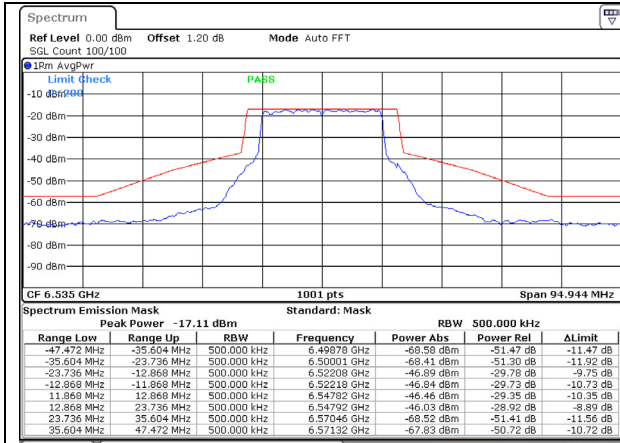

Date: 7.SEP.2023 12:43:35

802.11ax (20 MHz) / 6475MHz / Chain B

Date: 7.SEP.2023 12:45:36

802.11ax (20 MHz) / 6515MHz / Chain A

802.11ax (20 MHz) / 6515MHz / Chain B

Date: 7.SEP.2023 12:50:22

802.11ax (20 MHz) / 6535MHz / Chain A

Date: 7.SEP.2023 12:46:40

802.11ax (20 MHz) / 6535MHz / Chain B

Date: 7.SEP.2023 12:55:40

802.11ax (20 MHz) / 6695MHz / Chain A

Date: 7.SEP.2023 12:58:48

802.11ax (20 MHz) / 6695MHz / Chain B

Date: 7.SEP.2023 13:08:51