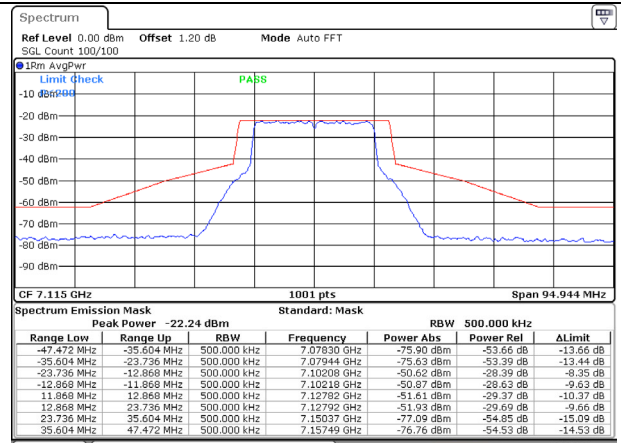

802.11ax (20 MHz) / 6855MHz / Chain A

Date: 7.SEP.2023 12:58:29

802.11ax (20 MHz) / 6855MHz / Chain B

Date: 7.SEP.2023 13:08:19

Date: 7.SEP.2023 13:10:07

802.11ax (20 MHz) / 6875MHz / Chain A

Date: 7.SEP.2023 13:13:00

802.11ax (20 MHz) / 6875MHz / Chain B

Date: 7.SEP.2023 13:11:17

802.11ax (20 MHz) / 6995MHz / Chain A

Date: 7.SEP.2023 13:13:54

802.11ax (20 MHz) / 6995MHz / Chain B

Date: 7.SEP.2023 13:15:18

802.11ax (20 MHz) / 7095MHz / Chain A

802.11ax (20 MHz) / 7095MHz / Chain B

Date: 7.SEP.2023 13:16:49

Date: 7.SEP.2023 13:16:06

802.11ax (20 MHz) / 7115MHz / Chain A

Date: 7.SEP.2023 13:17:53

802.11ax (20 MHz) / 7115MHz / Chain B

Date: 7.SEP.2023 13:19:46