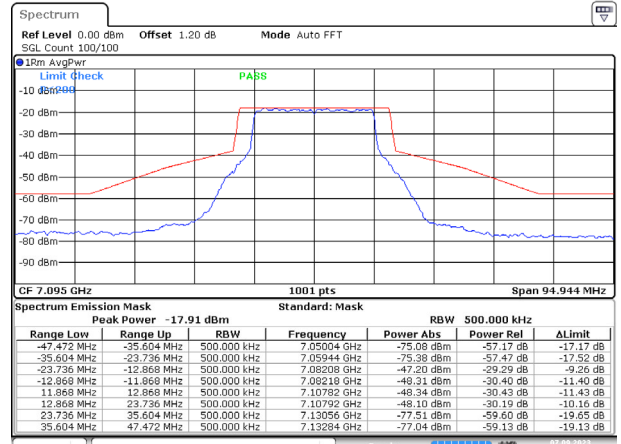

802.11ax (20 MHz) / 6855MHz / Chain A

Date: 7.SEP.2023 12:58:29

802.11ax (20 MHz) / 6855MHz / Chain B

Date: 7.SEP.2023 13:08:19

Date: 7.SEP.2023 13:10:07

802.11ax (20 MHz) / 6875MHz / Chain A

Date: 7.SEP.2023 13:13:00

802.11ax (20 MHz) / 6875MHz / Chain B

Date: 7.SEP.2023 13:11:17

802.11ax (20 MHz) / 6995MHz / Chain A

Date: 7.SEP.2023 13:13:54

802.11ax (20 MHz) / 6995MHz / Chain B

Date: 7.SEP.2023 13:15:18

802.11ax (20 MHz) / 7095MHz / Chain A

802.11ax (20 MHz) / 7095MHz / Chain B

Date: 7.SEP.2023 13:16:49

Date: 7.SEP.2023 13:16:06

802.11ax (20 MHz) / 7115MHz / Chain A

Date: 7.SEP.2023 13:17:53

802.11ax (20 MHz) / 7115MHz / Chain B

Date: 7.SEP.2023 13:19:46