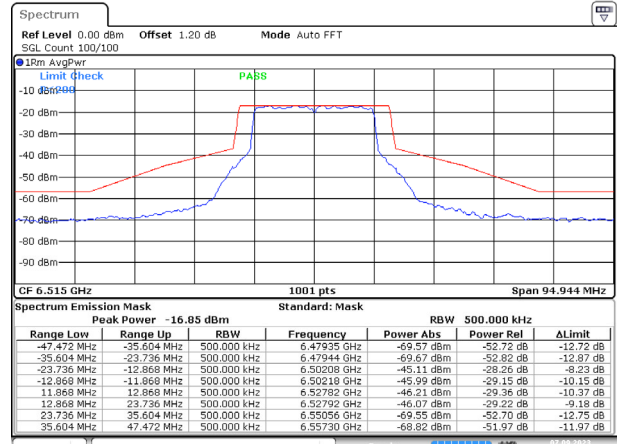

Date: 7.SEP.2023 12:38:29

Date: 7.SEP.2023 12:37:58

802.11ax (20 MHz) / 6435MHz / Chain A

Date: 7.SEP.2023 12:41:48

802.11ax (20 MHz) / 6435MHz / Chain B

Date: 7.SEP.2023 12:38:45

802.11ax (20 MHz) / 6475MHz / Chain A

Date: 7.SEP.2023 12:43:35

802.11ax (20 MHz) / 6475MHz / Chain B

Date: 7.SEP.2023 12:45:36

802.11ax (20 MHz) / 6515MHz / Chain A

802.11ax (20 MHz) / 6515MHz / Chain B

Date: 7.SEP.2023 12:50:22

802.11ax (20 MHz) / 6535MHz / Chain A

Date: 7.SEP.2023 12:46:40

802.11ax (20 MHz) / 6535MHz / Chain B

Date: 7.SEP.2023 12:55:40

802.11ax (20 MHz) / 6695MHz / Chain A

Date: 7.SEP.2023 12:58:48

802.11ax (20 MHz) / 6695MHz / Chain B

Date: 7.SEP.2023 13:08:51