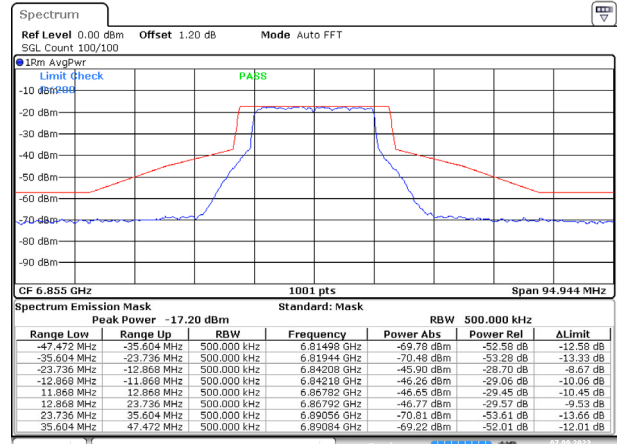

Date: 7.SEP.2023 12:46:40

802.11ax (20 MHz) / 6535MHz / Chain B

Date: 7.SEP.2023 12:55:40

802.11ax (20 MHz) / 6695MHz / Chain A

Date: 7.SEP.2023 12:58:48

802.11ax (20 MHz) / 6695MHz / Chain B

Date: 7.SEP.2023 13:08:51

802.11ax (20 MHz) / 6855MHz / Chain A

Date: 7.SEP.2023 12:58:29

802.11ax (20 MHz) / 6855MHz / Chain B

Date: 7.SEP.2023 13:08:19

Date: 7.SEP.2023 13:10:07

802.11ax (20 MHz) / 6875MHz / Chain A

Date: 7.SEP.2023 13:13:00

802.11ax (20 MHz) / 6875MHz / Chain B

Date: 7.SEP.2023 13:11:17

802.11ax (20 MHz) / 6995MHz / Chain A

Date: 7.SEP.2023 13:13:54

802.11ax (20 MHz) / 6995MHz / Chain B

Date: 7.SEP.2023 13:15:18

802.11ax (20 MHz) / 7095MHz / Chain A