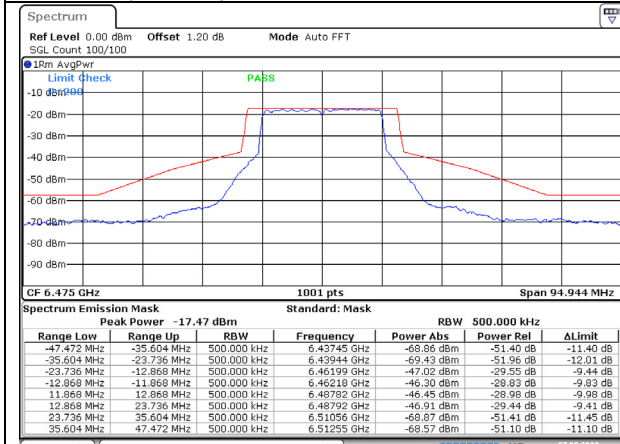

Date: 7.SEP.2023 12:38:29

Date: 7.SEP.2023 12:37:58

802.11ax (20 MHz) / 6435MHz / Chain A

Date: 7.SEP.2023 12:41:48

802.11ax (20 MHz) / 6435MHz / Chain B

Date: 7.SEP.2023 12:38:45

802.11ax (20 MHz) / 6475MHz / Chain A

Date: 7.SEP.2023 12:43:35

802.11ax (20 MHz) / 6475MHz / Chain B

Date: 7.SEP.2023 12:45:36

802.11ax (20 MHz) / 6515MHz / Chain A

802.11ax (20 MHz) / 6515MHz / Chain B

Date: 7.SEP.2023 12:50:22

802.11ax (20 MHz) / 6535MHz / Chain A