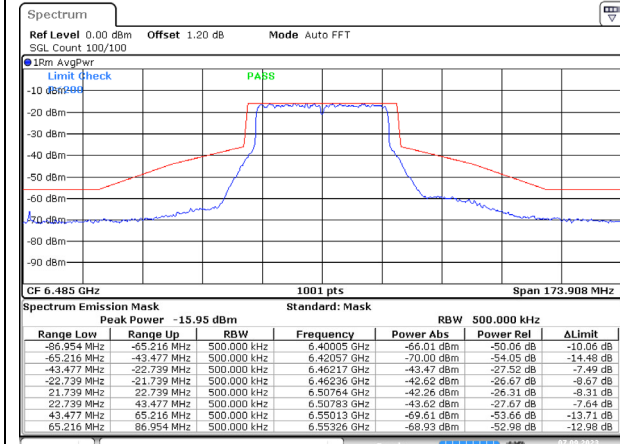

802.11ax (40 MHz) / 5965MHz / Chain A

Date: 7.SEP.2023 13:21:40

802.11ax (40 MHz) / 5965MHz / Chain B

Date: 7.SEP.2023 13:20:39

802.11ax (40 MHz) / 6165MHz / Chain A

802.11ax (40 MHz) / 6165MHz / Chain B

Date: 7 SEP 2023 13:22:13

Date: 7 SEP 2023 13:23:08

802.11ax (40 MHz) / 6405MHz / Chain A

Date: 21 SEP 2023 15:35:59

802.11ax (40 MHz) / 6405MHz / Chain B

Date: 21 SEP 2023 15:34:26

802.11ax (40 MHz) / 6445MHz / Chain A

Date: 7 SEP 2023 13:25:43

802.11ax (40 MHz) / 6445MHz / Chain B

Date: 7 SEP 2023 13:23:31

802.11ax (40 MHz) / 6485MHz / Chain A

802.11ax (40 MHz) / 6485MHz / Chain B