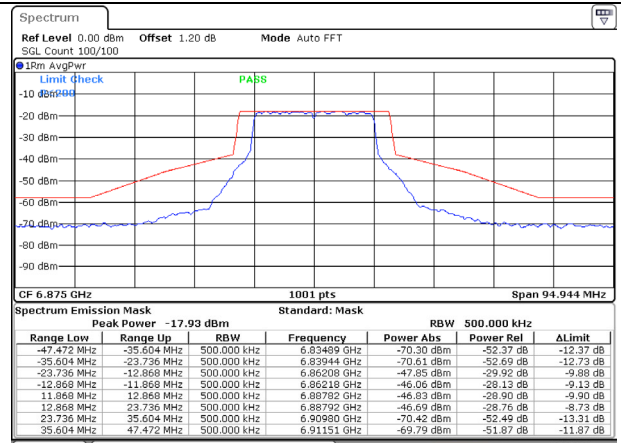

802.11ax (20 MHz) / 6855MHz / Chain A

Date: 7.SEP.2023 12:58:29

802.11ax (20 MHz) / 6855MHz / Chain B

Date: 7.SEP.2023 13:08:19

Date: 7.SEP.2023 13:10:07

802.11ax (20 MHz) / 6875MHz / Chain A

Date: 7.SEP.2023 13:13:00

802.11ax (20 MHz) / 6875MHz / Chain B

Date: 7.SEP.2023 13:11:17

802.11ax (20 MHz) / 6995MHz / Chain A

Date: 7.SEP.2023 13:13:54

802.11ax (20 MHz) / 6995MHz / Chain B

Date: 7.SEP.2023 13:15:18

802.11ax (20 MHz) / 7095MHz / Chain A