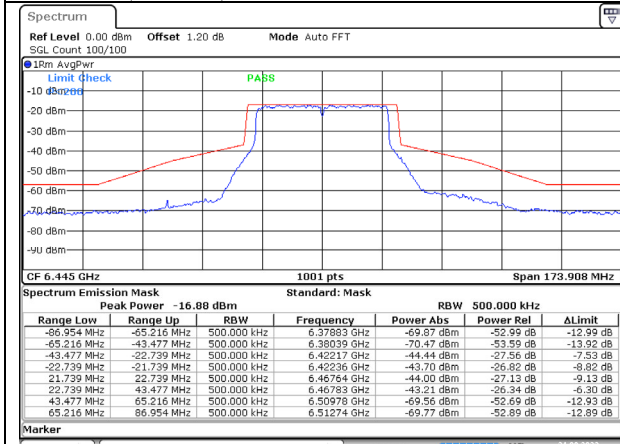

802.11ax (20 MHz) / 7095MHz / Chain B

Date: 7.SEP.2023 13:16:49

Date: 7.SEP.2023 13:16:06

802.11ax (20 MHz) / 7115MHz / Chain A

Date: 7.SEP.2023 13:17:53

802.11ax (20 MHz) / 7115MHz / Chain B

Date: 7.SEP.2023 13:19:46

802.11ax (40 MHz) / 5965MHz / Chain A

Date: 7.SEP.2023 13:21:40

802.11ax (40 MHz) / 5965MHz / Chain B

Date: 7.SEP.2023 13:20:39

802.11ax (40 MHz) / 6165MHz / Chain A

802.11ax (40 MHz) / 6165MHz / Chain B

Date: 7 SEP 2023 13:22:13

Date: 7 SEP 2023 13:23:08

802.11ax (40 MHz) / 6405MHz / Chain A

Date: 21 SEP 2023 15:35:59

802.11ax (40 MHz) / 6405MHz / Chain B

Date: 21 SEP 2023 15:34:26

802.11ax (40 MHz) / 6445MHz / Chain A

Date: 7 SEP 2023 13:25:43