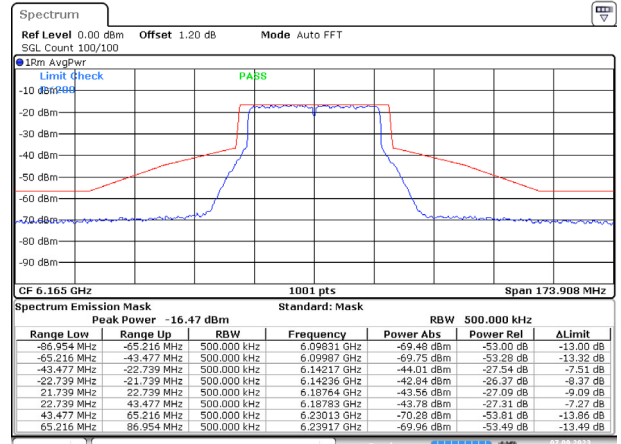

802.11ax (20 MHz) / 6875MHz / Chain B

Date: 7.SEP.2023 13:11:17

802.11ax (20 MHz) / 6995MHz / Chain A

Date: 7.SEP.2023 13:13:54

802.11ax (20 MHz) / 6995MHz / Chain B

Date: 7.SEP.2023 13:15:18

802.11ax (20 MHz) / 7095MHz / Chain A

802.11ax (20 MHz) / 7095MHz / Chain B

Date: 7.SEP.2023 13:16:49

Date: 7.SEP.2023 13:16:06

802.11ax (20 MHz) / 7115MHz / Chain A

Date: 7.SEP.2023 13:17:53

802.11ax (20 MHz) / 7115MHz / Chain B

Date: 7.SEP.2023 13:19:46

802.11ax (40 MHz) / 5965MHz / Chain A

Date: 7.SEP.2023 13:21:40

802.11ax (40 MHz) / 5965MHz / Chain B

Date: 7.SEP.2023 13:20:39

802.11ax (40 MHz) / 6165MHz / Chain A

802.11ax (40 MHz) / 6165MHz / Chain B

Date: 7 SEP 2023 13:22:13