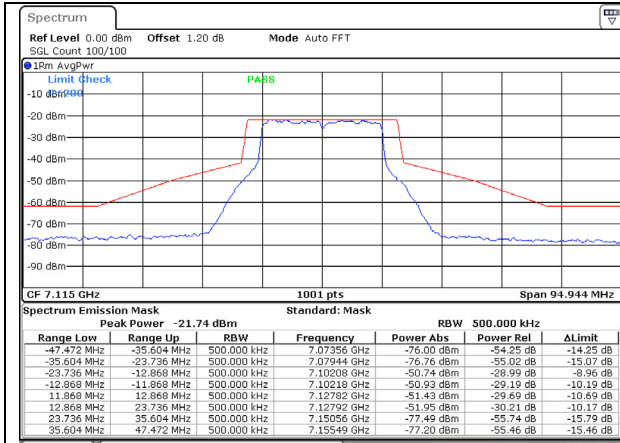

802.11ax (20 MHz) / 6855MHz / Chain A

Date: 7.SEP.2023 12:58:29

802.11ax (20 MHz) / 6855MHz / Chain B

Date: 7.SEP.2023 13:08:19

Date: 7.SEP.2023 13:10:07

802.11ax (20 MHz) / 6875MHz / Chain A

Date: 7.SEP.2023 13:13:00

802.11ax (20 MHz) / 6875MHz / Chain B

Date: 7.SEP.2023 13:11:17

802.11ax (20 MHz) / 6995MHz / Chain A

Date: 7.SEP.2023 13:13:54

802.11ax (20 MHz) / 6995MHz / Chain B

Date: 7.SEP.2023 13:15:18

802.11ax (20 MHz) / 7095MHz / Chain A

802.11ax (20 MHz) / 7095MHz / Chain B

Date: 7.SEP.2023 13:16:49

Date: 7.SEP.2023 13:16:06

802.11ax (20 MHz) / 7115MHz / Chain A

Date: 7.SEP.2023 13:17:53

802.11ax (20 MHz) / 7115MHz / Chain B

Date: 7.SEP.2023 13:19:46