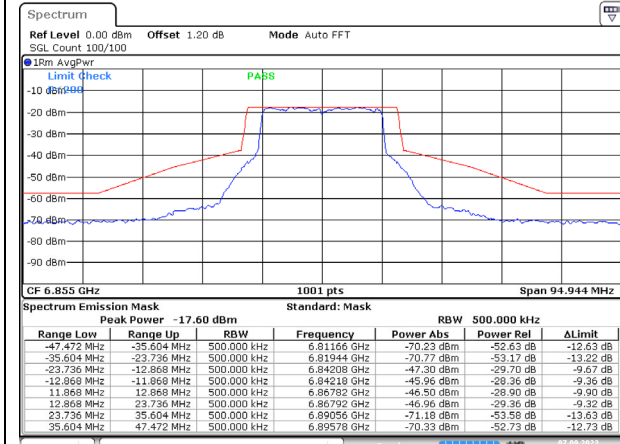

Date: 7.SEP.2023 12:46:40

802.11ax (20 MHz) / 6535MHz / Chain B

Date: 7.SEP.2023 12:55:40

802.11ax (20 MHz) / 6695MHz / Chain A

Date: 7.SEP.2023 12:58:48

802.11ax (20 MHz) / 6695MHz / Chain B

Date: 7.SEP.2023 13:08:51

802.11ax (20 MHz) / 6855MHz / Chain A

Date: 7.SEP.2023 12:58:29

802.11ax (20 MHz) / 6855MHz / Chain B

Date: 7.SEP.2023 13:08:19

Date: 7.SEP.2023 13:10:07

802.11ax (20 MHz) / 6875MHz / Chain A

Date: 7.SEP.2023 13:13:00

802.11ax (20 MHz) / 6875MHz / Chain B

Date: 7.SEP.2023 13:11:17

802.11ax (20 MHz) / 6995MHz / Chain A

Date: 7.SEP.2023 13:13:54

802.11ax (20 MHz) / 6995MHz / Chain B

Date: 7.SEP.2023 13:15:18

802.11ax (20 MHz) / 7095MHz / Chain A