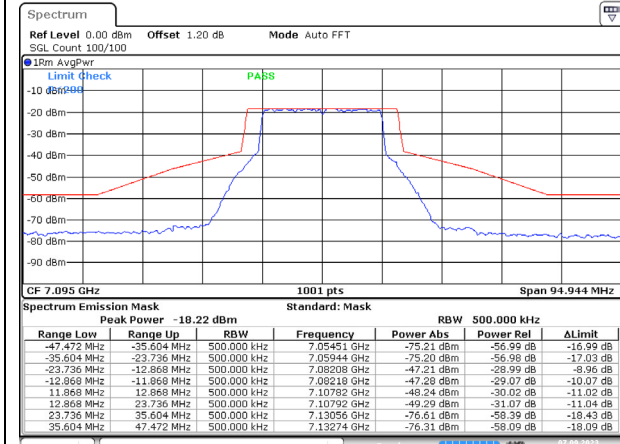

Date: 7.SEP.2023 12:46:40

802.11ax (20 MHz) / 6535MHz / Chain B

Date: 7.SEP.2023 12:55:40

802.11ax (20 MHz) / 6695MHz / Chain A

Date: 7.SEP.2023 12:58:48

802.11ax (20 MHz) / 6695MHz / Chain B

Date: 7.SEP.2023 13:08:51

802.11ax (20 MHz) / 6855MHz / Chain A

Date: 7.SEP.2023 12:58:29

802.11ax (20 MHz) / 6855MHz / Chain B

Date: 7.SEP.2023 13:08:19

Date: 7.SEP.2023 13:10:07

802.11ax (20 MHz) / 6875MHz / Chain A

Date: 7.SEP.2023 13:13:00

802.11ax (20 MHz) / 6875MHz / Chain B

Date: 7.SEP.2023 13:11:17

802.11ax (20 MHz) / 6995MHz / Chain A

Date: 7.SEP.2023 13:13:54

802.11ax (20 MHz) / 6995MHz / Chain B

Date: 7.SEP.2023 13:15:18

802.11ax (20 MHz) / 7095MHz / Chain A

802.11ax (20 MHz) / 7095MHz / Chain B

Date: 7.SEP.2023 13:16:49

Date: 7.SEP.2023 13:16:06

802.11ax (20 MHz) / 7115MHz / Chain A

Date: 7.SEP.2023 13:17:53

802.11ax (20 MHz) / 7115MHz / Chain B

Date: 7.SEP.2023 13:19:46