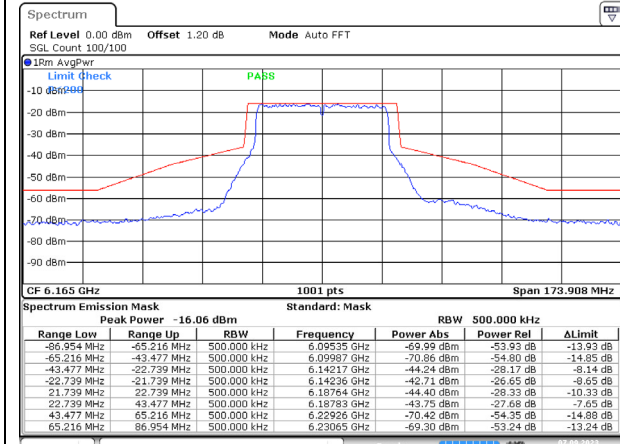

802.11ax (20 MHz) / 6875MHz / Chain B

Date: 7.SEP.2023 13:11:17

802.11ax (20 MHz) / 6995MHz / Chain A

Date: 7.SEP.2023 13:13:54

802.11ax (20 MHz) / 6995MHz / Chain B

Date: 7.SEP.2023 13:15:18

802.11ax (20 MHz) / 7095MHz / Chain A

802.11ax (20 MHz) / 7095MHz / Chain B

Date: 7.SEP.2023 13:16:49

Date: 7.SEP.2023 13:16:06

802.11ax (20 MHz) / 7115MHz / Chain A

Date: 7.SEP.2023 13:17:53

802.11ax (20 MHz) / 7115MHz / Chain B

Date: 7.SEP.2023 13:19:46

802.11ax (40 MHz) / 5965MHz / Chain A

Date: 7.SEP.2023 13:21:40

802.11ax (40 MHz) / 5965MHz / Chain B

Date: 7.SEP.2023 13:20:39

802.11ax (40 MHz) / 6165MHz / Chain A

802.11ax (40 MHz) / 6165MHz / Chain B

Date: 7 SEP 2023 13:22:13