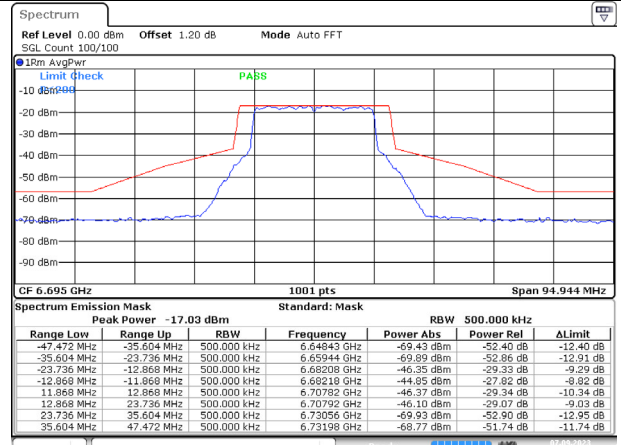

Date: 7.SEP.2023 12:43:35

802.11ax (20 MHz) / 6475MHz / Chain B

Date: 7.SEP.2023 12:45:36

802.11ax (20 MHz) / 6515MHz / Chain A

802.11ax (20 MHz) / 6515MHz / Chain B

Date: 7.SEP.2023 12:50:22

802.11ax (20 MHz) / 6535MHz / Chain A

Date: 7.SEP.2023 12:46:40

802.11ax (20 MHz) / 6535MHz / Chain B

Date: 7.SEP.2023 12:55:40

802.11ax (20 MHz) / 6695MHz / Chain A

Date: 7.SEP.2023 12:58:48

802.11ax (20 MHz) / 6695MHz / Chain B

Date: 7.SEP.2023 13:08:51

802.11ax (20 MHz) / 6855MHz / Chain A

Date: 7.SEP.2023 12:58:29

802.11ax (20 MHz) / 6855MHz / Chain B

Date: 7.SEP.2023 13:08:19

Date: 7.SEP.2023 13:10:07

802.11ax (20 MHz) / 6875MHz / Chain A

Date: 7.SEP.2023 13:13:00