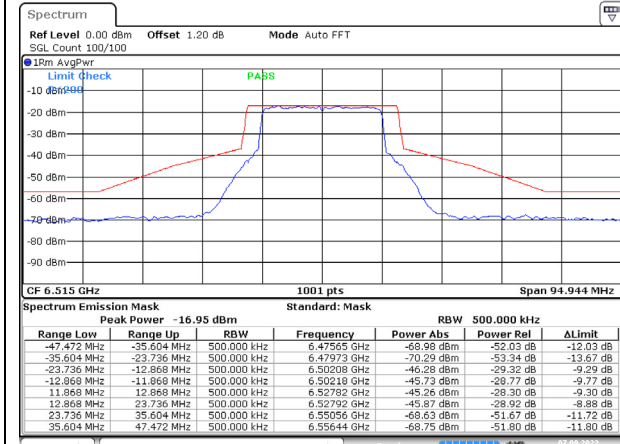

Date: 7.SEP.2023 12:38:29

Date: 7.SEP.2023 12:37:58

802.11ax (20 MHz) / 6435MHz / Chain A

Date: 7.SEP.2023 12:41:48

802.11ax (20 MHz) / 6435MHz / Chain B

Date: 7.SEP.2023 12:38:45

802.11ax (20 MHz) / 6475MHz / Chain A

Date: 7.SEP.2023 12:43:35

802.11ax (20 MHz) / 6475MHz / Chain B

Date: 7.SEP.2023 12:45:36

802.11ax (20 MHz) / 6515MHz / Chain A

802.11ax (20 MHz) / 6515MHz / Chain B

Date: 7.SEP.2023 12:50:22

802.11ax (20 MHz) / 6535MHz / Chain A