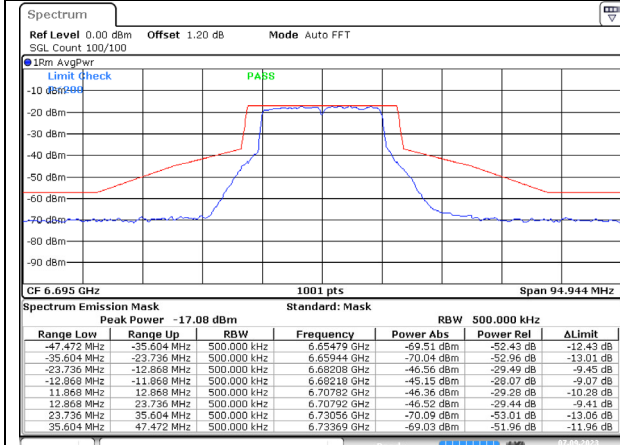

Date: 7.SEP.2023 12:43:35

802.11ax (20 MHz) / 6475MHz / Chain B

Date: 7.SEP.2023 12:45:36

802.11ax (20 MHz) / 6515MHz / Chain A

802.11ax (20 MHz) / 6515MHz / Chain B

Date: 7.SEP.2023 12:50:22

802.11ax (20 MHz) / 6535MHz / Chain A

Date: 7.SEP.2023 12:46:40

802.11ax (20 MHz) / 6535MHz / Chain B

Date: 7.SEP.2023 12:55:40

802.11ax (20 MHz) / 6695MHz / Chain A

Date: 7.SEP.2023 12:58:48

802.11ax (20 MHz) / 6695MHz / Chain B

Date: 7.SEP.2023 13:08:51