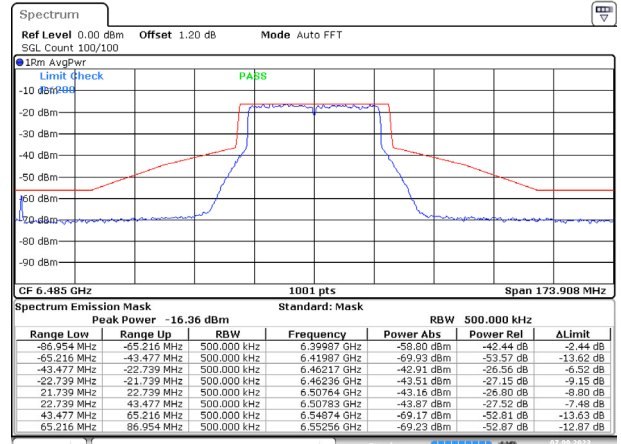

802.11ax (40 MHz) / 5965MHz / Chain A

Date: 7.SEP.2023 13:21:40

802.11ax (40 MHz) / 5965MHz / Chain B

Date: 7.SEP.2023 13:20:39

802.11ax (40 MHz) / 6165MHz / Chain A

802.11ax (40 MHz) / 6165MHz / Chain B

Date: 7 SEP 2023 13:22:13

Date: 7 SEP 2023 13:23:08

802.11ax (40 MHz) / 6405MHz / Chain A

Date: 21 SEP 2023 15:35:59

802.11ax (40 MHz) / 6405MHz / Chain B

Date: 21 SEP 2023 15:34:26

802.11ax (40 MHz) / 6445MHz / Chain A

Date: 7 SEP 2023 13:25:43

802.11ax (40 MHz) / 6445MHz / Chain B

Date: 7 SEP 2023 13:23:31

802.11ax (40 MHz) / 6485MHz / Chain A

802.11ax (40 MHz) / 6485MHz / Chain B