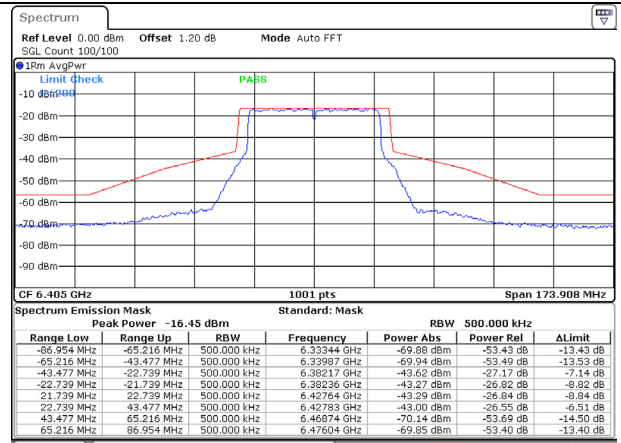

802.11ax (20 MHz) / 7095MHz / Chain B

Date: 7.SEP.2023 13:16:49

Date: 7.SEP.2023 13:16:06

802.11ax (20 MHz) / 7115MHz / Chain A

Date: 7.SEP.2023 13:17:53

802.11ax (20 MHz) / 7115MHz / Chain B

Date: 7.SEP.2023 13:19:46

802.11ax (40 MHz) / 5965MHz / Chain A

Date: 7.SEP.2023 13:21:40

802.11ax (40 MHz) / 5965MHz / Chain B

Date: 7.SEP.2023 13:20:39

802.11ax (40 MHz) / 6165MHz / Chain A

802.11ax (40 MHz) / 6165MHz / Chain B

Date: 7 SEP 2023 13:22:13

Date: 7 SEP 2023 13:23:08

802.11ax (40 MHz) / 6405MHz / Chain A

Date: 21 SEP 2023 15:35:59

802.11ax (40 MHz) / 6405MHz / Chain B

Date: 21 SEP 2023 15:34:26

802.11ax (40 MHz) / 6445MHz / Chain A

Date: 7 SEP 2023 13:25:43