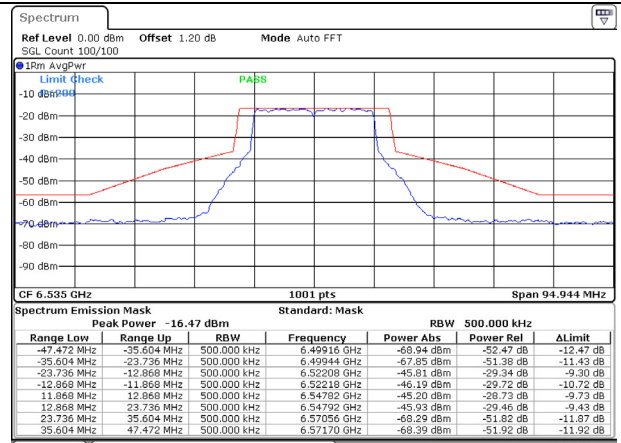

Date: 7.SEP.2023 12:43:35

802.11ax (20 MHz) / 6475MHz / Chain B

Date: 7.SEP.2023 12:45:36

802.11ax (20 MHz) / 6515MHz / Chain A

802.11ax (20 MHz) / 6515MHz / Chain B

Date: 7.SEP.2023 12:50:22

802.11ax (20 MHz) / 6535MHz / Chain A

Date: 7.SEP.2023 12:46:40

802.11ax (20 MHz) / 6535MHz / Chain B

Date: 7.SEP.2023 12:55:40

802.11ax (20 MHz) / 6695MHz / Chain A

Date: 7.SEP.2023 12:58:48

802.11ax (20 MHz) / 6695MHz / Chain B

Date: 7.SEP.2023 13:08:51