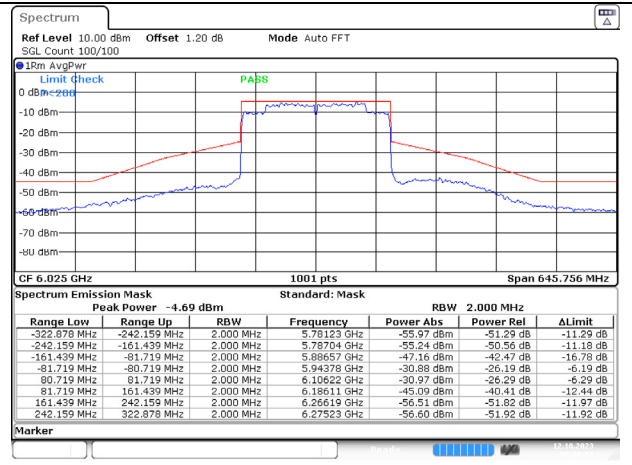

802.11ax80 MHz / 6145 MHz

802.11ax80 MHz / 6385 MHz

802.11ax80 MHz / 6465 MHz

802.11ax80 MHz / 6545 MHz

802.11ax80 MHz / 6625 MHz

802.11ax80 MHz / 6945 MHz

Date: 12 OCT 2023 05:18:04

Date: 12 OCT 2023 05:20:01

802.11ax80 MHz / 7025 MHz

Date: 12 OCT 2023 05:21:34

802.11ax160 MHz / 6025 MHz

Date: 12 OCT 2023 05:24:05

802.11ax160 MHz / 6345 MHz

Date: 12 OCT 2023 05:26:20

802.11ax160 MHz / 6505 MHz

Date: 12 OCT 2023 05:28:24