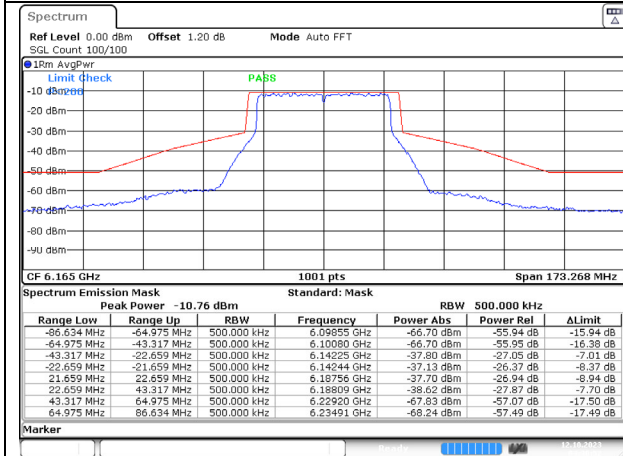

Date: 12.OCT.2023 04:23:10

Date: 12.OCT.2023 04:29:52

802.11ax20 MHz / 7115 MHz

Date: 12.OCT.2023 04:30:53

802.11ax40 MHz / 5965 MHz

Date: 12.OCT.2023 04:32:14

802.11ax40 MHz / 6165 MHz

Date: 12.OCT.2023 04:39:16