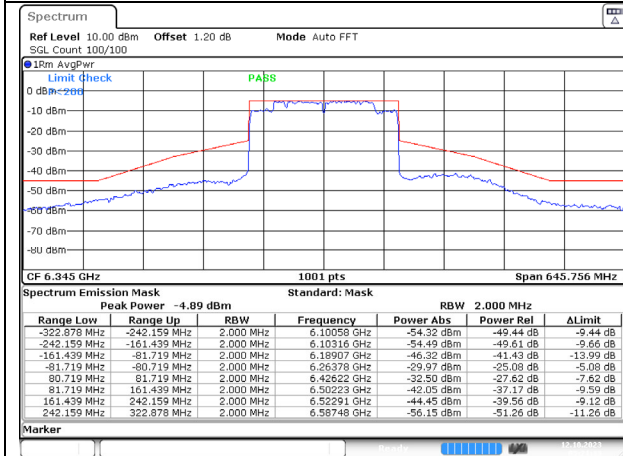

802.11ax80 MHz / 6145 MHz

802.11ax80 MHz / 6385 MHz

802.11ax80 MHz / 6465 MHz

802.11ax80 MHz / 6545 MHz

802.11ax80 MHz / 6625 MHz

802.11ax80 MHz / 6945 MHz

Date: 12 OCT 2023 05:18:04

Date: 12 OCT 2023 05:20:01

802.11ax80 MHz / 7025 MHz

Date: 12 OCT 2023 05:21:34

802.11ax160 MHz / 6025 MHz

Date: 12 OCT 2023 05:24:05

802.11ax160 MHz / 6345 MHz

Date: 12 OCT 2023 05:26:20

802.11ax160 MHz / 6505 MHz

Date: 12 OCT 2023 05:28:24