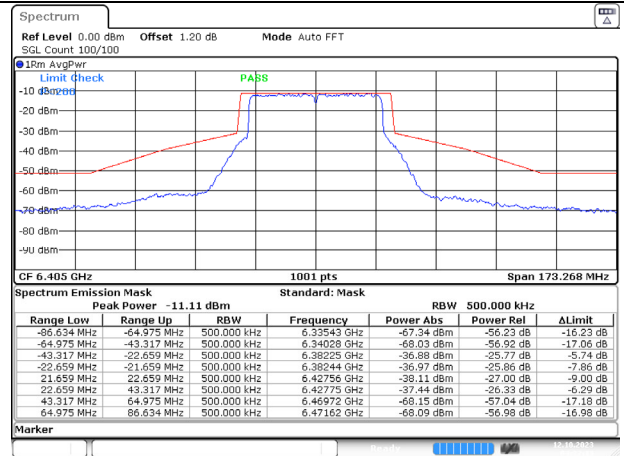

Date: 12.OCT.2023 04:23:10

Date: 12.OCT.2023 04:29:52

802.11ax20 MHz / 7115 MHz

Date: 12.OCT.2023 04:30:53

802.11ax40 MHz / 5965 MHz

Date: 12.OCT.2023 04:32:14

802.11ax40 MHz / 6165 MHz

Date: 12.OCT.2023 04:39:16