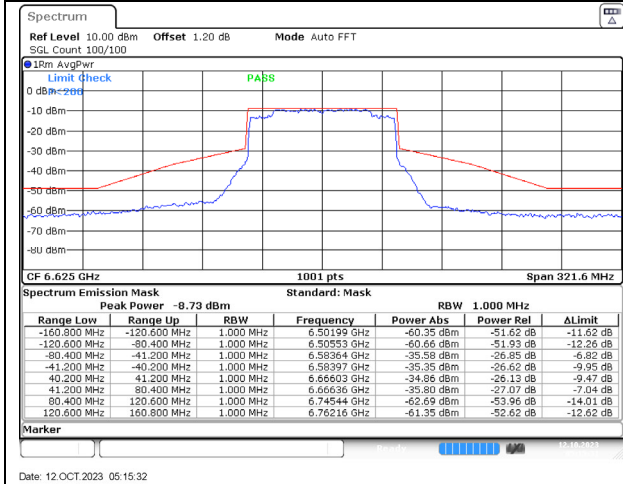

Date: 12 OCT 2023 04:43:39

802.11ax40 MHz / 6845 MHz

Date: 12 OCT 2023 04:45:46

802.11ax40 MHz / 6885 MHz

Date: 12 OCT 2023 04:50:22

802.11ax40 MHz / 7085 MHz

Date: 12 OCT 2023 04:52:18

802.11ax80 MHz / 5985 MHz

802.11ax80 MHz / 6145 MHz

802.11ax80 MHz / 6385 MHz

802.11ax80 MHz / 6465 MHz

802.11ax80 MHz / 6545 MHz

802.11ax80 MHz / 6625 MHz

802.11ax80 MHz / 6945 MHz

Date: 12 OCT 2023 05:18:04

Date: 12 OCT 2023 05:20:01