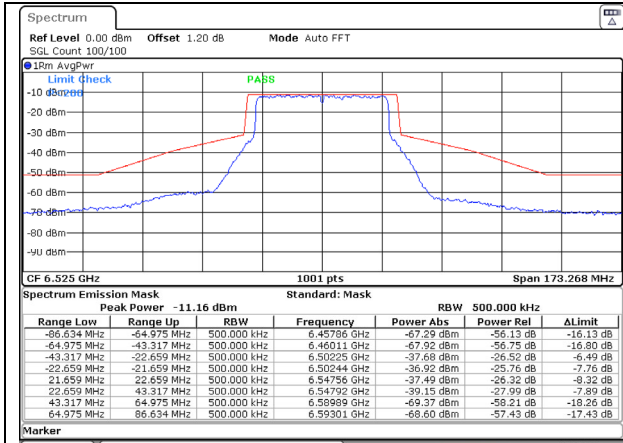

Date: 12 OCT 2023 04:40:36

802.11ax40 MHz / 6525 MHz