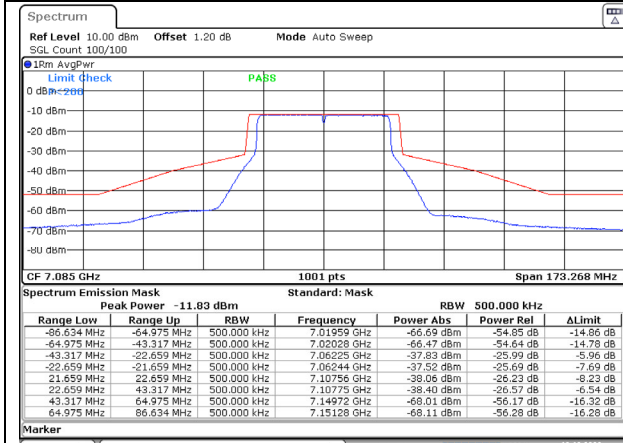

802.11ax40 MHz / 6405 MHz

Date: 12.OCT.2023 04:40:01

802.11ax40 MHz / 6445 MHz

802.11ax40 MHz / 6485 MHz

Date: 12 OCT 2023 04:40:36

802.11ax40 MHz / 6525 MHz

Date: 12 OCT 2023 04:42:28

802.11ax40 MHz / 6685 MHz

Date: 12 OCT 2023 04:43:39

802.11ax40 MHz / 6845 MHz

Date: 12 OCT 2023 04:45:46

802.11ax40 MHz / 6885 MHz

Date: 12 OCT 2023 04:50:22

802.11ax40 MHz / 7085 MHz

Date: 12 OCT 2023 04:52:18

802.11ax80 MHz / 5985 MHz