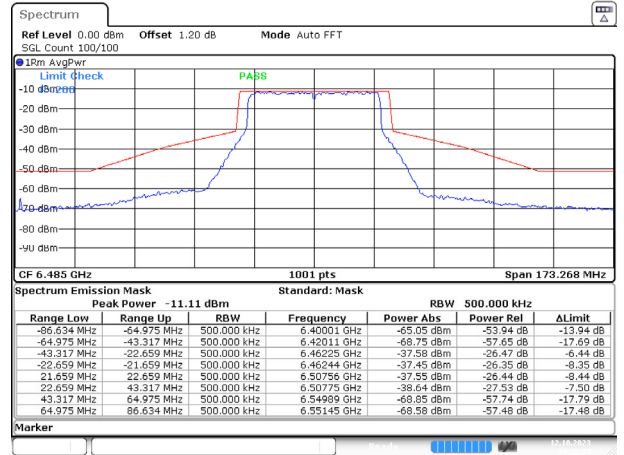

802.11ax40 MHz / 6405 MHz

Date: 12.OCT.2023 04:40:01

802.11ax40 MHz / 6445 MHz

802.11ax40 MHz / 6485 MHz