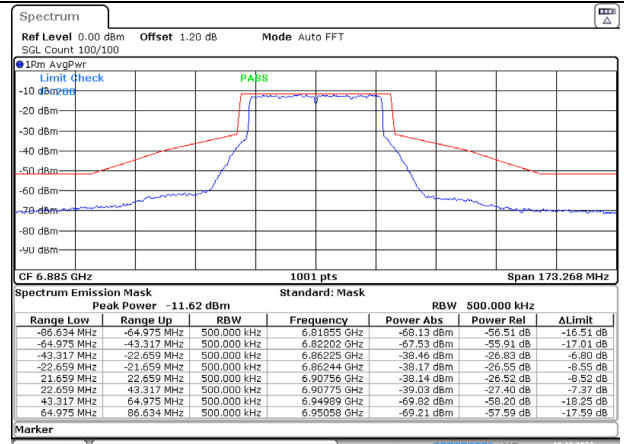

802.11ax40 MHz / 6405 MHz

Date: 12.OCT.2023 04:40:01

802.11ax40 MHz / 6445 MHz

802.11ax40 MHz / 6485 MHz

Date: 12 OCT 2023 04:40:36

802.11ax40 MHz / 6525 MHz

Date: 12 OCT 2023 04:42:28

802.11ax40 MHz / 6685 MHz

Date: 12 OCT 2023 04:43:39

802.11ax40 MHz / 6845 MHz

Date: 12 OCT 2023 04:45:46

802.11ax40 MHz / 6885 MHz

Date: 12 OCT 2023 04:50:22

802.11ax40 MHz / 7085 MHz

Date: 12 OCT 2023 04:52:18

802.11ax80 MHz / 5985 MHz