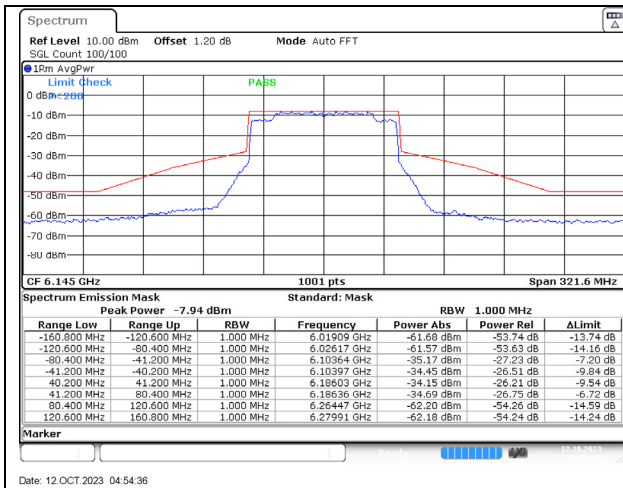

Date: 12 OCT 2023 04:43:39

802.11ax40 MHz / 6845 MHz

Date: 12 OCT 2023 04:45:46

802.11ax40 MHz / 6885 MHz

Date: 12 OCT 2023 04:50:22

802.11ax40 MHz / 7085 MHz

Date: 12 OCT 2023 04:52:18

802.11ax80 MHz / 5985 MHz

802.11ax80 MHz / 6145 MHz

802.11ax80 MHz / 6385 MHz

802.11ax80 MHz / 6465 MHz

802.11ax80 MHz / 6545 MHz

802.11ax80 MHz / 6625 MHz

802.11ax80 MHz / 6945 MHz

Date: 12 OCT 2023 05:18:04

Date: 12 OCT 2023 05:20:01