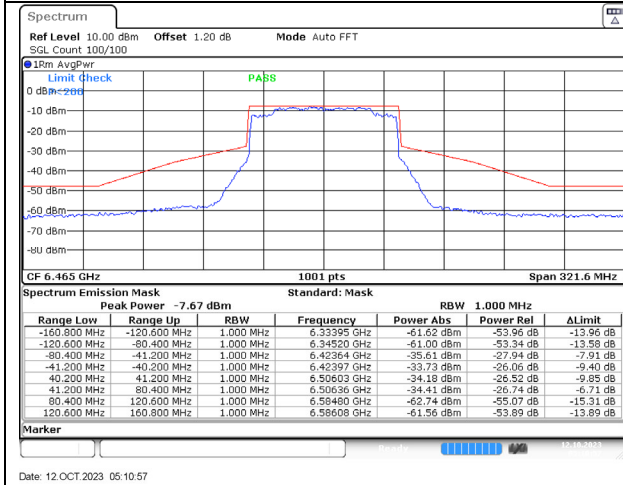

Date: 12 OCT 2023 04:43:39

802.11ax40 MHz / 6845 MHz

Date: 12 OCT 2023 04:45:46

802.11ax40 MHz / 6885 MHz

Date: 12 OCT 2023 04:50:22

802.11ax40 MHz / 7085 MHz

Date: 12 OCT 2023 04:52:18

802.11ax80 MHz / 5985 MHz

802.11ax80 MHz / 6145 MHz

802.11ax80 MHz / 6385 MHz

802.11ax80 MHz / 6465 MHz

802.11ax80 MHz / 6545 MHz

802.11ax80 MHz / 6625 MHz

802.11ax80 MHz / 6945 MHz

Date: 12 OCT 2023 05:18:04

Date: 12 OCT 2023 05:20:01