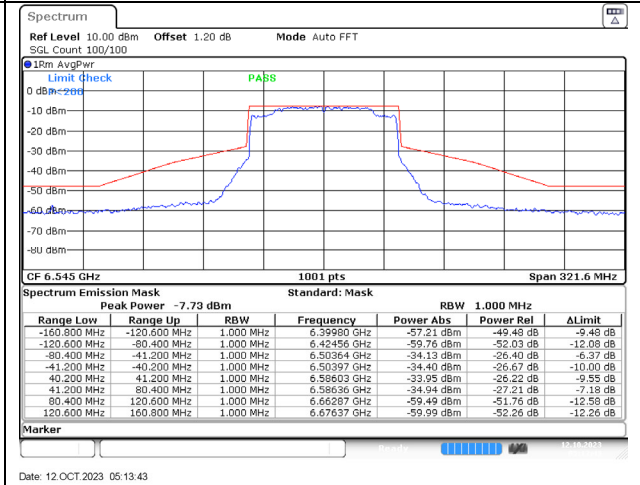

Date: 12 OCT 2023 04:43:39

802.11ax40 MHz / 6845 MHz

Date: 12 OCT 2023 04:45:46

802.11ax40 MHz / 6885 MHz

Date: 12 OCT 2023 04:50:22

802.11ax40 MHz / 7085 MHz

Date: 12 OCT 2023 04:52:18

802.11ax80 MHz / 5985 MHz

802.11ax80 MHz / 6145 MHz

802.11ax80 MHz / 6385 MHz

802.11ax80 MHz / 6465 MHz

802.11ax80 MHz / 6545 MHz

802.11ax80 MHz / 6625 MHz

802.11ax80 MHz / 6945 MHz

Date: 12 OCT 2023 05:18:04

Date: 12 OCT 2023 05:20:01