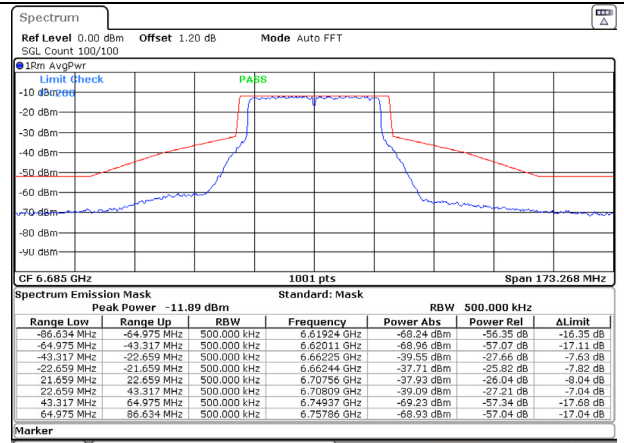

802.11ax40 MHz / 6405 MHz

Date: 12.OCT.2023 04:40:01

802.11ax40 MHz / 6445 MHz

802.11ax40 MHz / 6485 MHz

Date: 12 OCT 2023 04:40:36

802.11ax40 MHz / 6525 MHz

Date: 12 OCT 2023 04:42:28

802.11ax40 MHz / 6685 MHz

Date: 12 OCT 2023 04:43:39

802.11ax40 MHz / 6845 MHz

Date: 12 OCT 2023 04:45:46

802.11ax40 MHz / 6885 MHz

Date: 12 OCT 2023 04:50:22

802.11ax40 MHz / 7085 MHz

Date: 12 OCT 2023 04:52:18

802.11ax80 MHz / 5985 MHz