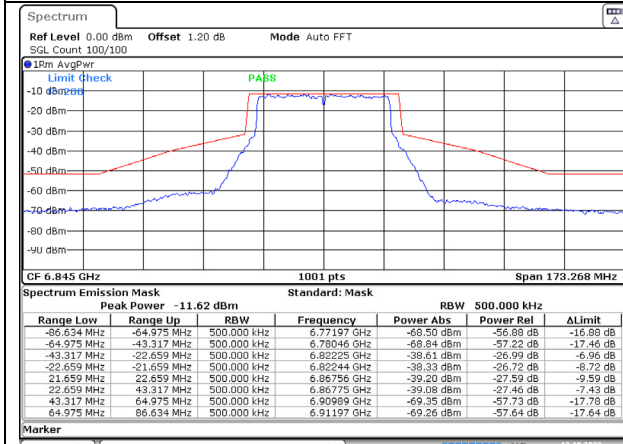

802.11ax40 MHz / 6405 MHz

Date: 12.OCT.2023 04:40:01

802.11ax40 MHz / 6445 MHz

802.11ax40 MHz / 6485 MHz

Date: 12 OCT 2023 04:40:36

802.11ax40 MHz / 6525 MHz

Date: 12 OCT 2023 04:42:28

802.11ax40 MHz / 6685 MHz

Date: 12 OCT 2023 04:43:39

802.11ax40 MHz / 6845 MHz

Date: 12 OCT 2023 04:45:46

802.11ax40 MHz / 6885 MHz

Date: 12 OCT 2023 04:50:22

802.11ax40 MHz / 7085 MHz

Date: 12 OCT 2023 04:52:18

802.11ax80 MHz / 5985 MHz