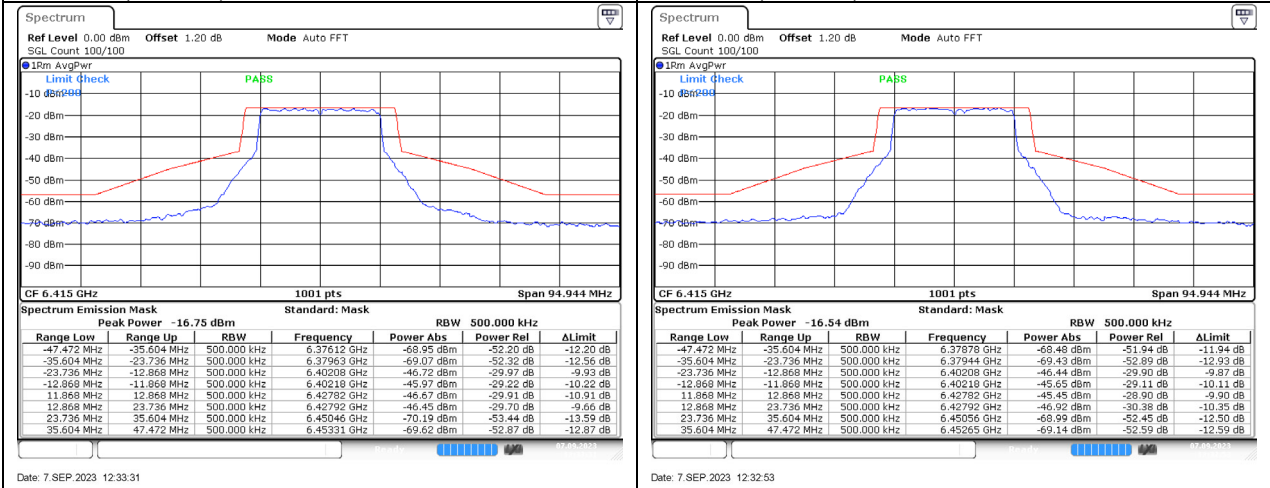

802.11ax80 MHz / 7025 MHz

Date: 12 OCT 2023 05:21:34

802.11ax160 MHz / 6025 MHz

Date: 12 OCT 2023 05:24:05

802.11ax160 MHz / 6345 MHz

Date: 12 OCT 2023 05:26:20

802.11ax160 MHz / 6505 MHz

Date: 12 OCT 2023 05:28:24

802.11ax160 MHz / 6665 MHz

802.11ax160 MHz / 6985 MHz

Spectrum Plot - MIMO

802.11ax (20 MHz) / 5955MHz / Chain A | 802.11ax (20 MHz) / 5955MHz / Chain B

802.11ax (20 MHz) / 6175MHz / Chain A | 802.11ax (20 MHz) / 6175MHz / Chain B

802.11ax (20 MHz) / 6415MHz / Chain A | 802.11ax (20 MHz) / 6415MHz / Chain B