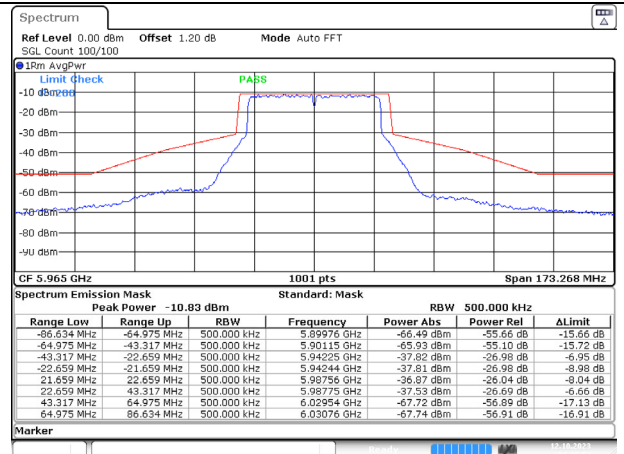

Date: 12.OCT.2023 04:23:10

Date: 12.OCT.2023 04:29:52

802.11ax20 MHz / 7115 MHz

Date: 12.OCT.2023 04:30:53

802.11ax40 MHz / 5965 MHz

Date: 12.OCT.2023 04:32:14

802.11ax40 MHz / 6165 MHz

Date: 12.OCT.2023 04:39:16