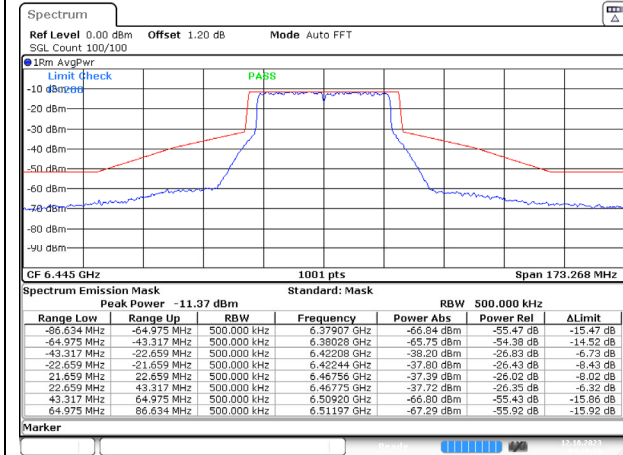

Date: 12.OCT.2023 04:23:10

Date: 12.OCT.2023 04:29:52

802.11ax20 MHz / 7115 MHz

Date: 12.OCT.2023 04:30:53

802.11ax40 MHz / 5965 MHz

Date: 12.OCT.2023 04:32:14

802.11ax40 MHz / 6165 MHz

Date: 12.OCT.2023 04:39:16