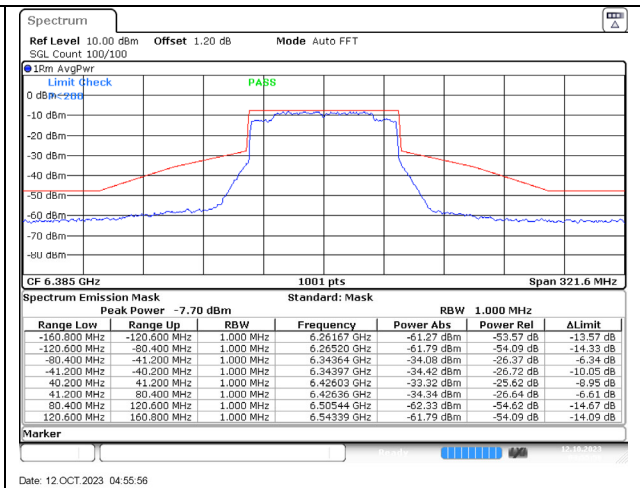

Date: 12 OCT 2023 04:43:39

802.11ax40 MHz / 6845 MHz

Date: 12 OCT 2023 04:45:46

802.11ax40 MHz / 6885 MHz

Date: 12 OCT 2023 04:50:22

802.11ax40 MHz / 7085 MHz

Date: 12 OCT 2023 04:52:18

802.11ax80 MHz / 5985 MHz

802.11ax80 MHz / 6145 MHz

802.11ax80 MHz / 6385 MHz

802.11ax80 MHz / 6465 MHz

802.11ax80 MHz / 6545 MHz

802.11ax80 MHz / 6625 MHz

802.11ax80 MHz / 6945 MHz

Date: 12 OCT 2023 05:18:04

Date: 12 OCT 2023 05:20:01