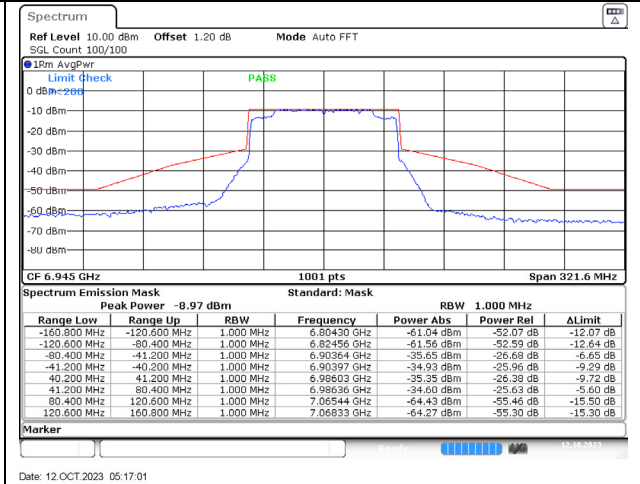

Date: 12 OCT 2023 04:43:39

802.11ax40 MHz / 6845 MHz

Date: 12 OCT 2023 04:45:46

802.11ax40 MHz / 6885 MHz

Date: 12 OCT 2023 04:50:22

802.11ax40 MHz / 7085 MHz

Date: 12 OCT 2023 04:52:18

802.11ax80 MHz / 5985 MHz

802.11ax80 MHz / 6145 MHz

802.11ax80 MHz / 6385 MHz

802.11ax80 MHz / 6465 MHz

802.11ax80 MHz / 6545 MHz

802.11ax80 MHz / 6625 MHz

802.11ax80 MHz / 6945 MHz

Date: 12 OCT 2023 05:18:04

Date: 12 OCT 2023 05:20:01