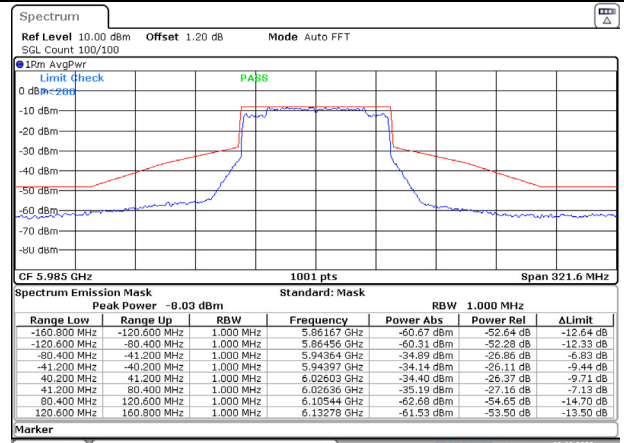

Date: 12 OCT 2023 04:43:39

802.11ax40 MHz / 6845 MHz

Date: 12 OCT 2023 04:45:46

802.11ax40 MHz / 6885 MHz

Date: 12 OCT 2023 04:50:22

802.11ax40 MHz / 7085 MHz

Date: 12 OCT 2023 04:52:18

802.11ax80 MHz / 5985 MHz

802.11ax80 MHz / 6145 MHz

802.11ax80 MHz / 6385 MHz

802.11ax80 MHz / 6465 MHz

802.11ax80 MHz / 6545 MHz

802.11ax80 MHz / 6625 MHz

802.11ax80 MHz / 6945 MHz

Date: 12 OCT 2023 05:18:04

Date: 12 OCT 2023 05:20:01