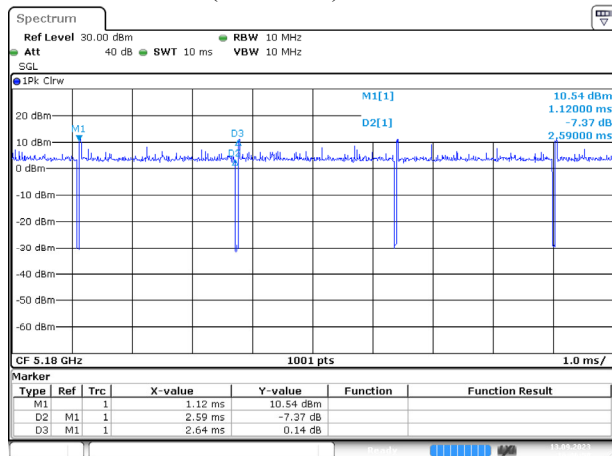

### 802.11ax-20 MHz (Partial RU)-MIMO

Date: 13.SEP.2023 16:06:50