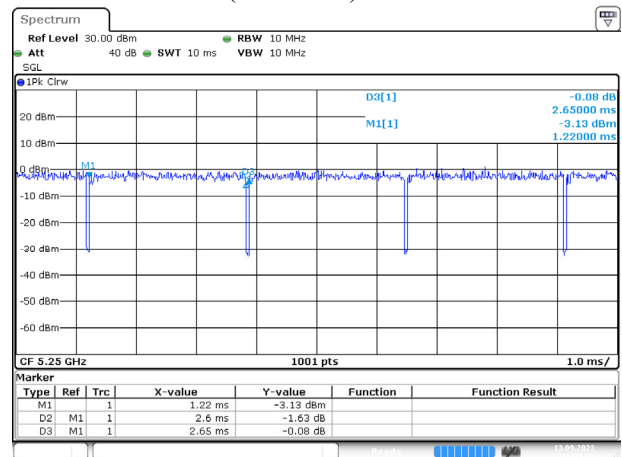

802.11ax-160 MHz (Partial RU)-MIMO

Date: 13.SEP.2023 16:15:23