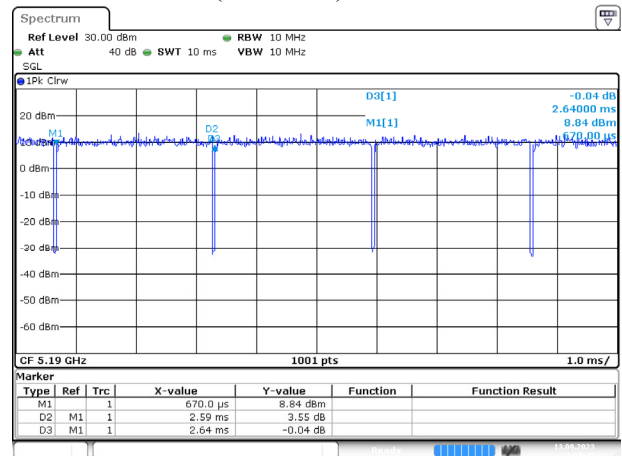

802.11ax-40 MHz (Partial RU)-MIMO

Date: 13.SEP.2023 16:08:45