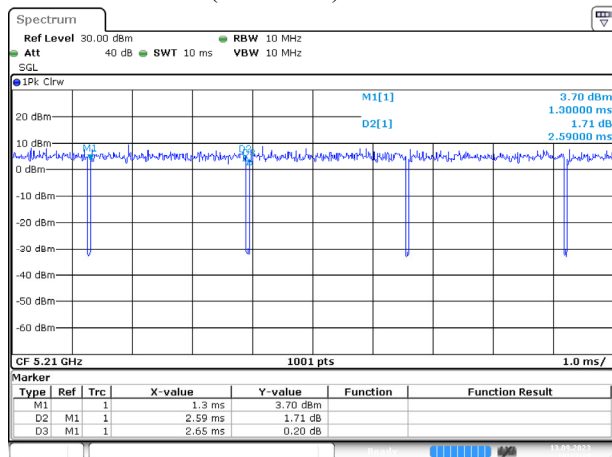

802.11ax-80 MHz (Partial RU)-MIMO

Date: 13.SEP.2023 16:13:39