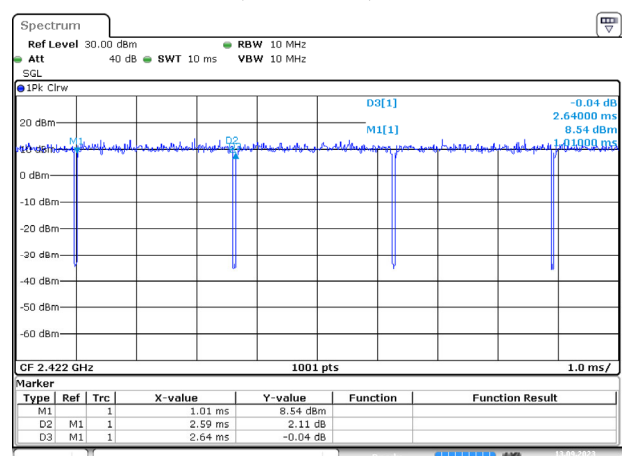

802.11ax-40 MHz (Partial RU)-MIMO

Date: 13.SEP.2023 16:25:09