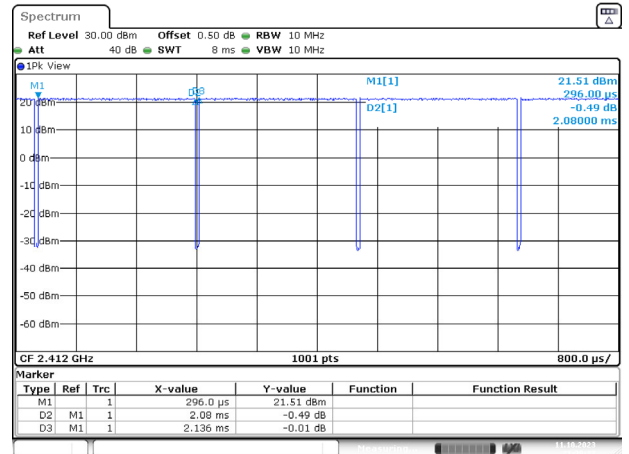

802.11g-SISO B

Date: 11.OCT.2023 21:30:38