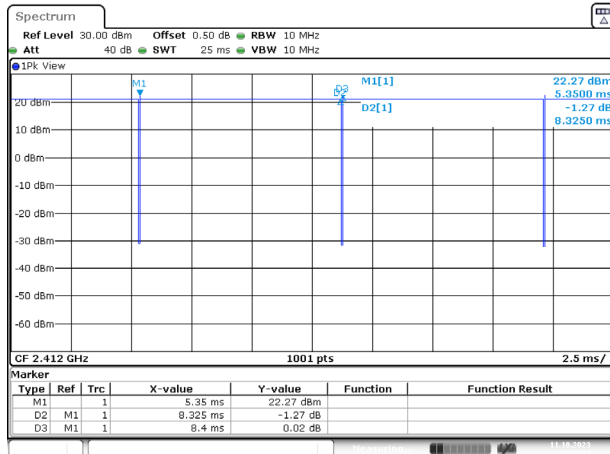

802.11b-SISO B

Date: 11.OCT.2023 21:29:32