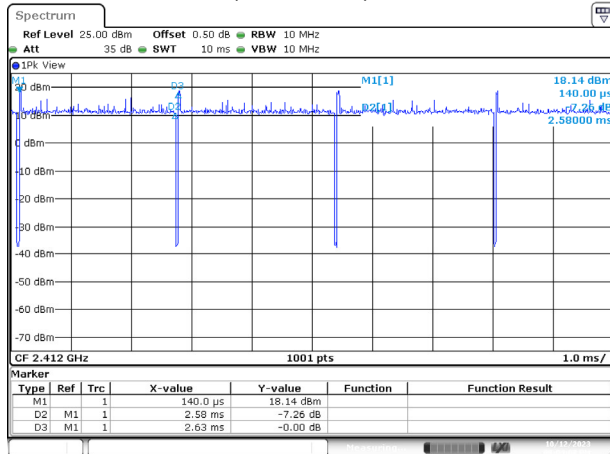

802.11ax-20 MHz (Partial RU)-SISO A

Date: 12.OCT.2023 20:04:09