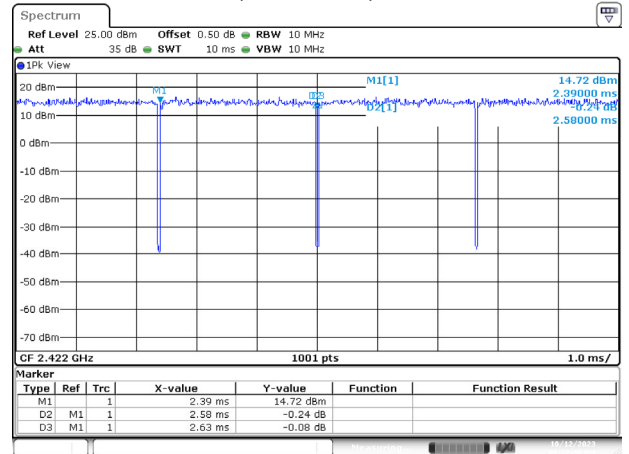

802.11ax-40 MHz (Partial RU)-SISO A

Date: 12.OCT.2023 20:12:46