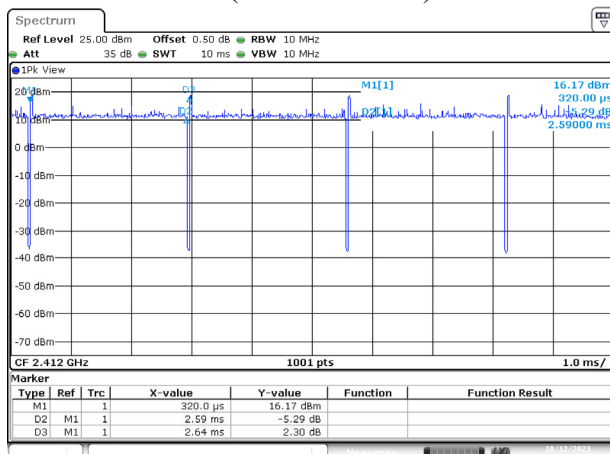

802.11ax-20 MHz (Partial RU 26/0)-SISO B

Date: 12.OCT.2023 20:18:20