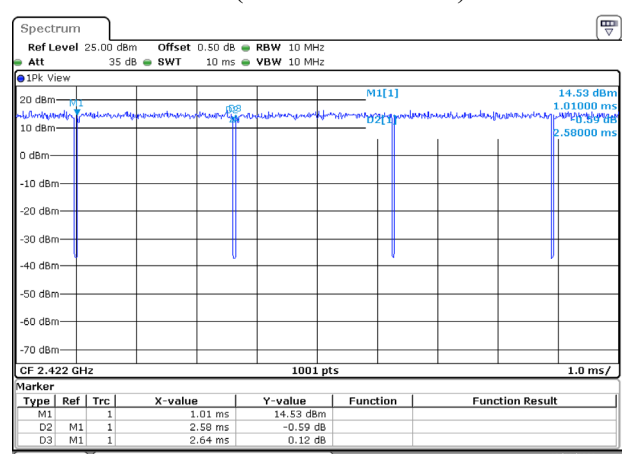

802.11ax-40 MHz (Partial RU 242/61)-SISO B

Date: 12.OCT.2023 20:18:48