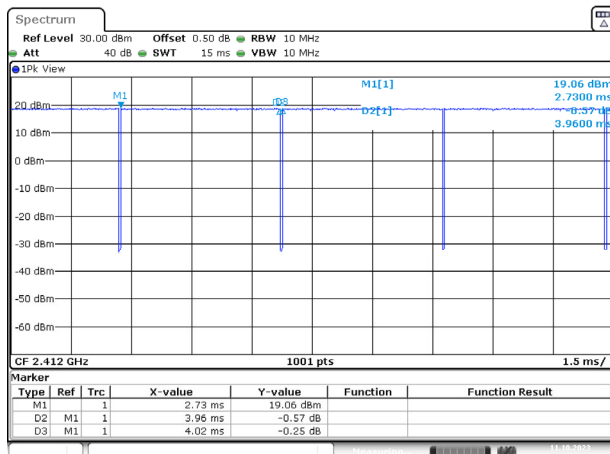

802.11ax-20 MHz-SISO B

Date: 11.OCT.2023 21:32:13