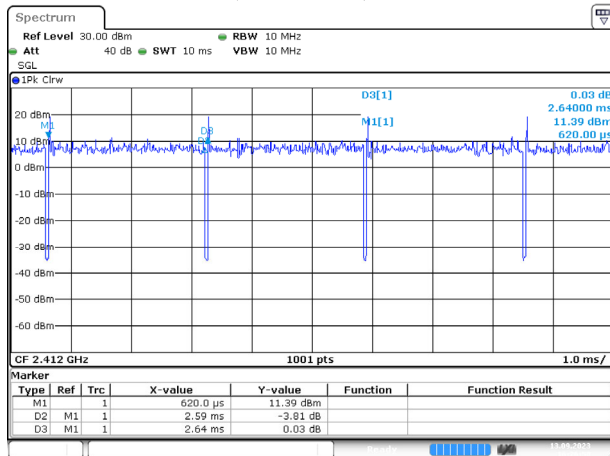

802.11ax-20 MHz (Partial RU)-MIMO

Date: 13.SEP.2023 16:26:50