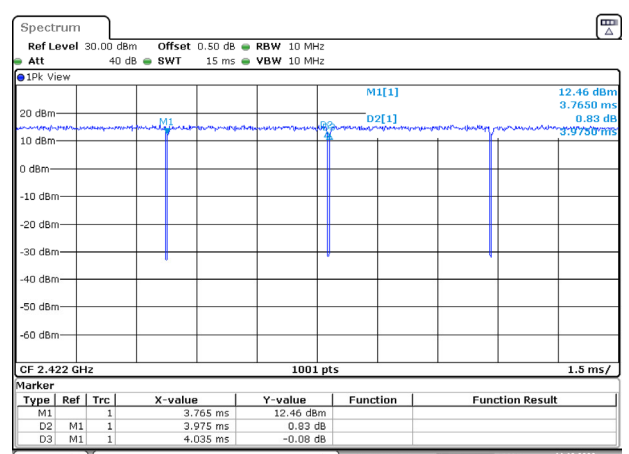

802.11ax-40 MHz-SISO B

Date: 11.OCT.2023 21:35:30