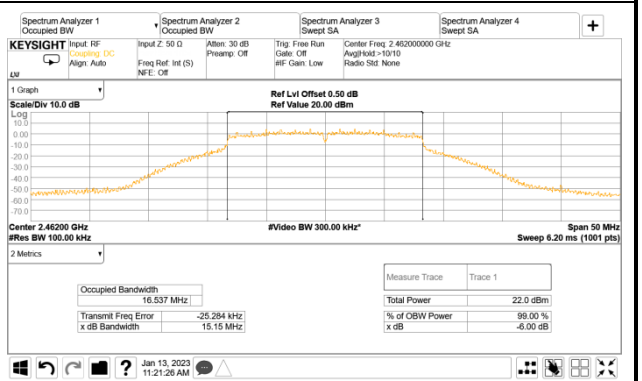

A.3.2 Measurement Plots

- DTS (6dB) Bandwidth

802.11g

AUX

Main

802.11n-HT20

AUX

Main