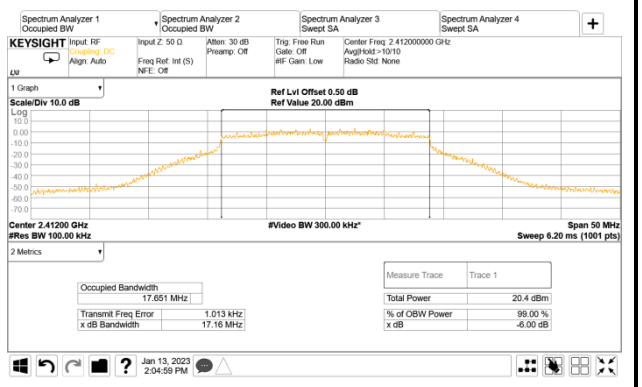

A.3.2 Measurement Plots

- DTS (6dB) Bandwidth

802.11g

AUX

Main

802.11n-HT20

AUX

Main