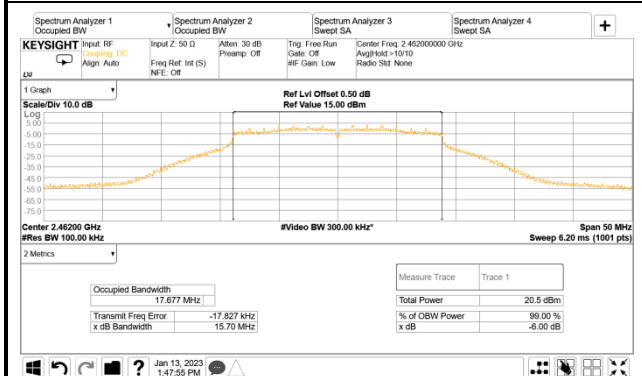

A.3.2 Measurement Plots

- DTS (6dB) Bandwidth

802.11g

AUX

Main

802.11n-HT20

AUX

Main