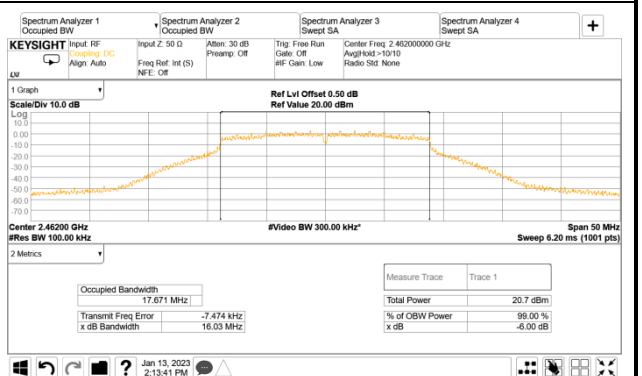

A.3.2 Measurement Plots

- DTS (6dB) Bandwidth

802.11g

AUX

Main

802.11n-HT20

AUX

Main