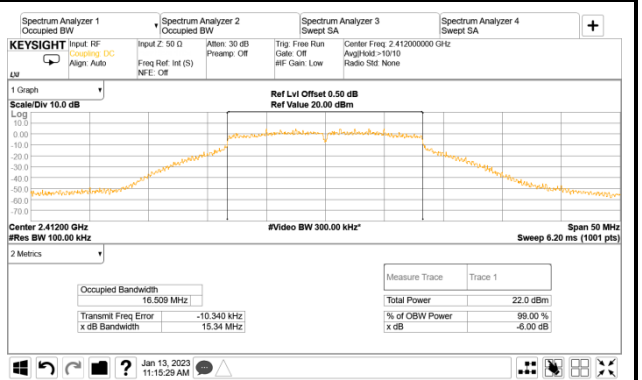

A.3.2 Measurement Plots

- DTS (6dB) Bandwidth

802.11g

AUX

Main

802.11n-HT20

AUX

Main