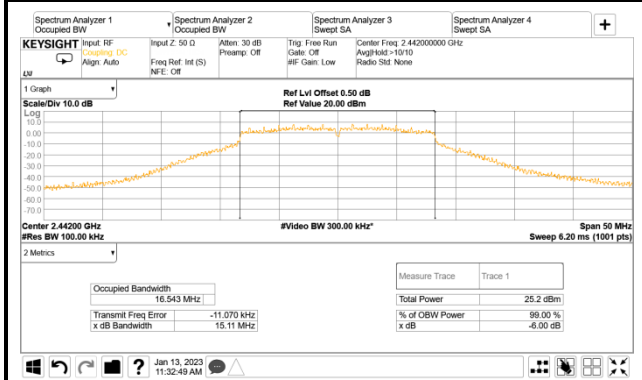

A.3.2 Measurement Plots

- DTS (6dB) Bandwidth

802.11g

AUX

Main

802.11n-HT20

AUX

Main