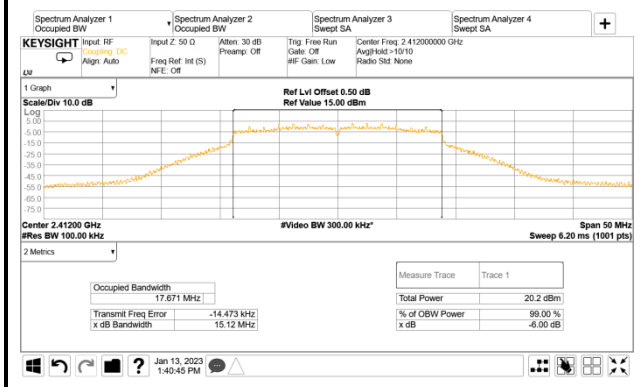

A.3.2 Measurement Plots

- DTS (6dB) Bandwidth

802.11g

AUX

Main

802.11n-HT20

AUX

Main