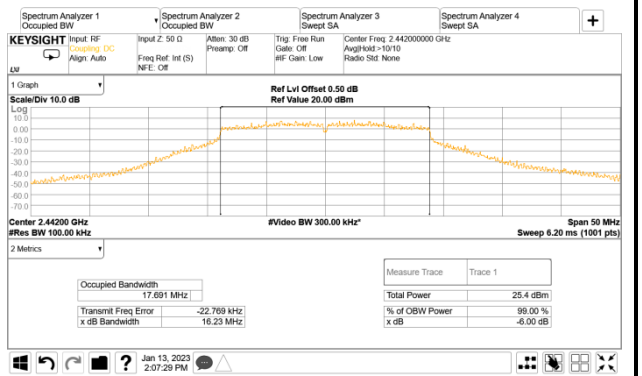

A.3.2 Measurement Plots

- DTS (6dB) Bandwidth

802.11g

AUX

Main

802.11n-HT20

AUX

Main