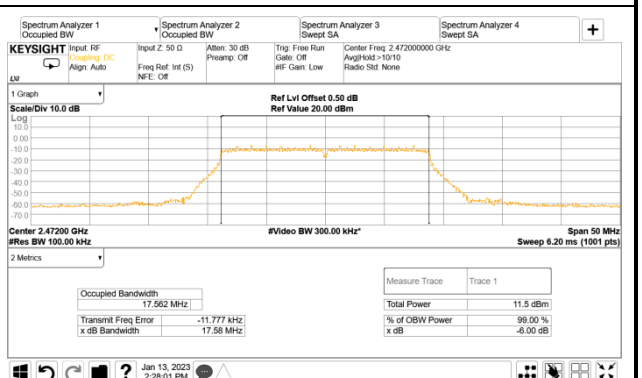

A.3.2 Measurement Plots

- DTS (6dB) Bandwidth

802.11g

AUX

Main

802.11n-HT20

AUX

Main