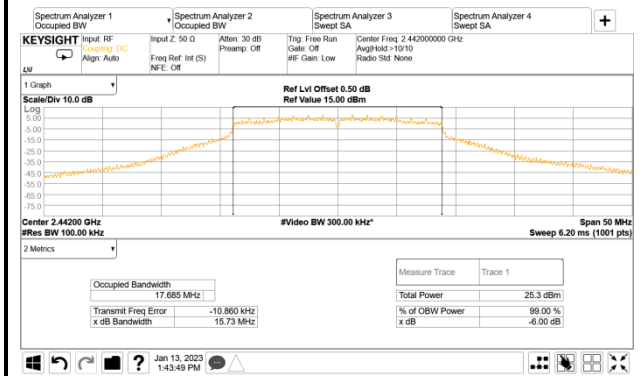

A.3.2 Measurement Plots

- DTS (6dB) Bandwidth

802.11g

AUX

Main

802.11n-HT20

AUX

Main