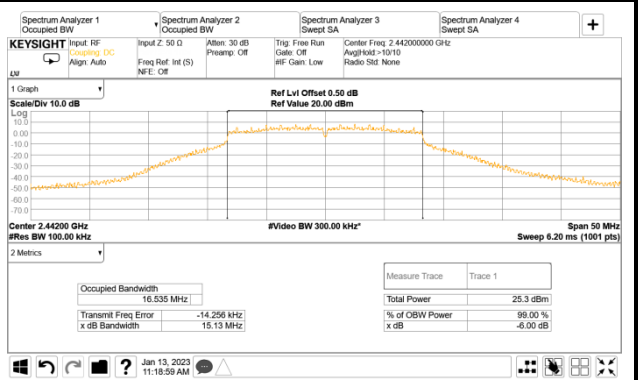

A.3.2 Measurement Plots

- DTS (6dB) Bandwidth

802.11g

AUX

Main

802.11n-HT20

AUX

Main