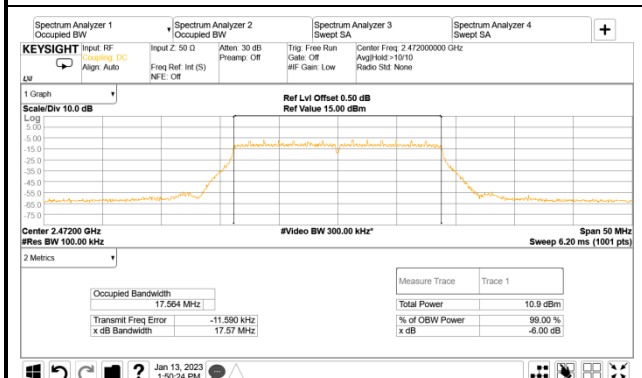

A.3.2 Measurement Plots

- DTS (6dB) Bandwidth

802.11g

AUX

Main

802.11n-HT20

AUX

Main