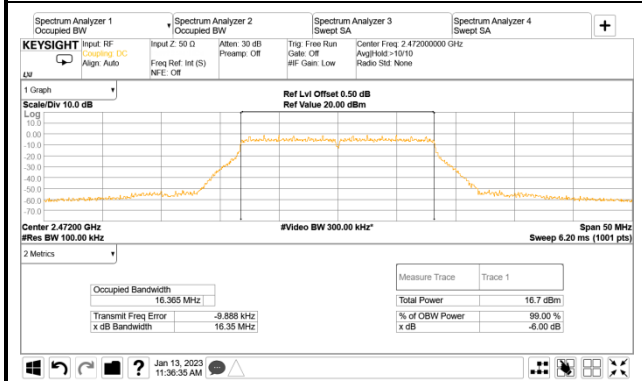

A.3.2 Measurement Plots

- DTS (6dB) Bandwidth

802.11g

AUX

Main

802.11n-HT20

AUX

Main