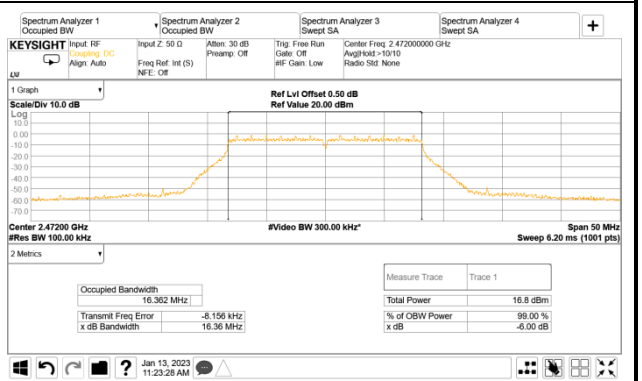

A.3.2 Measurement Plots

- DTS (6dB) Bandwidth

802.11g

AUX

Main

802.11n-HT20

AUX

Main