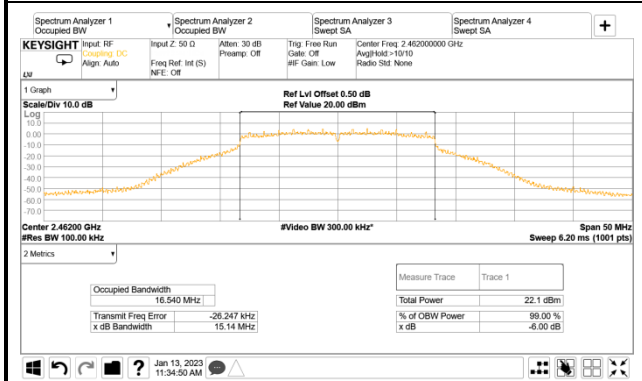

A.3.2 Measurement Plots

- DTS (6dB) Bandwidth

802.11g

AUX

Main

802.11n-HT20

AUX

Main