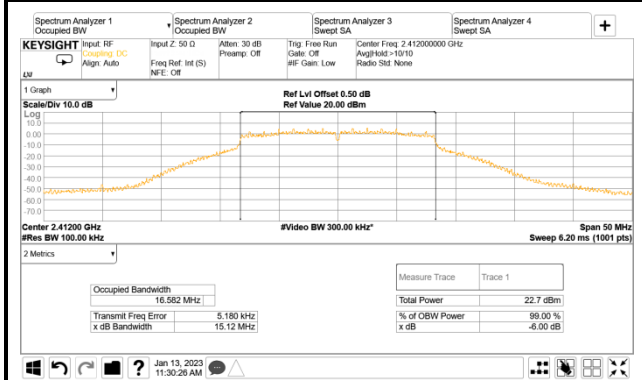

A.3.2 Measurement Plots

- DTS (6dB) Bandwidth

802.11g

AUX

Main

802.11n-HT20

AUX

Main