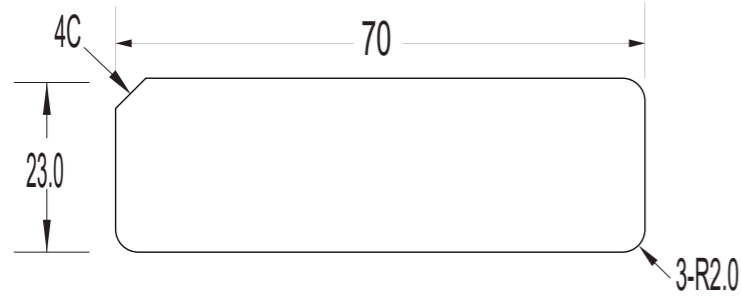

1. Dimension : 70.0mm X 23.0mm
2. Background color : White
3. Font color : Black
4. Font type : Arial Bold, HY 견고딕

1. Dimension : 70.0mm X 23.0mm
2. Background color : Black
3. Font color : Panton 423C
4. Font type : Arial Bold , HY 견고딕

RELEASING THIS DRAWING WITHOUT PERMISSION OF LG Electronics SHOULD BE ACCUSED ACCORDING TO THE LAWS AND COMPANY RULES.

이 도면은 LG전자의 자산으로
불법유통시
관계법과 회사규정에 의해 처벌됨.

DIMENSIONAL TOLERANCE ± (mm)	
DIM	D 10<D 30<D 50<D 150<D 300<D 500<D
GRADE	? 10 30 50 150 300 500
1	0.1 0.15 0.2 0.3 0.4 0.6 0.8
2	0.15 0.2 0.3 0.4 0.7 1.0 1.5
3	0.2 0.3 0.4 0.6 0.8 1.2 1.6
4	0.3 0.5 0.6 0.8 1.0 1.5 2.0
5	0.5 0.8 1.1 1.4 1.7 2.0 2.5
ANGULAR	0
UNLESS OTHERWISE SPECIFIED	

Label Location

D-Cover (Bottom side)