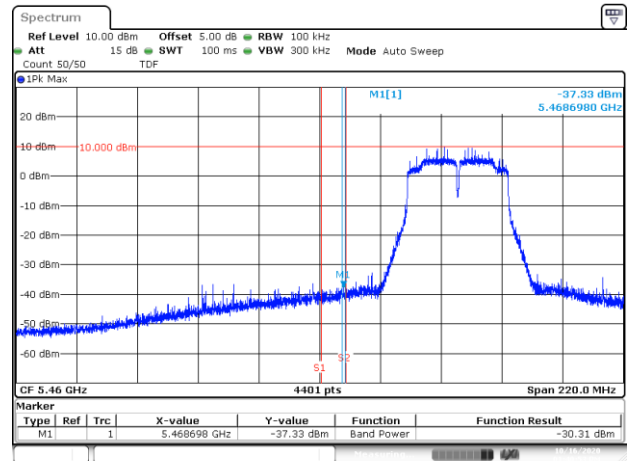

Date: 23 OCT 2020 10:51:32

Date: 23 OCT 2020 11:24:39

Date: 23 OCT 2020 11:28:54