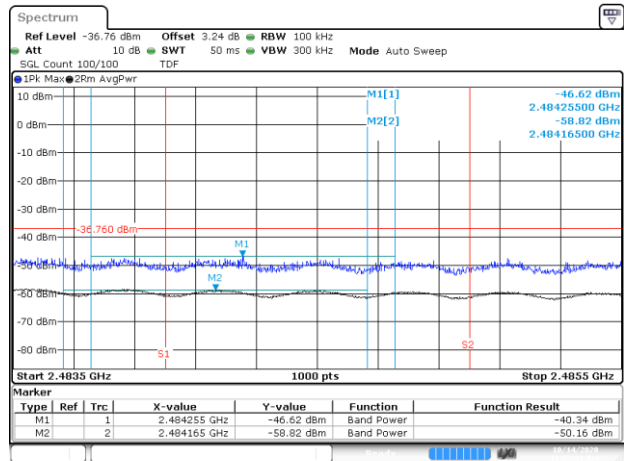

BE-R-LOW, SISO-B, 802.11ax40-HE0, Ch3

BE-NR, SISO-B, 802.11ax40-HE0, Ch3

BE-R-HIGH, SISO-B, 802.11ax40-HE0, Ch9

BE-R-HIGH-2MHz, SISO-B, 802.11ax40-HE0, Ch9

BE-R-HIGH, SISO-B, 802.11ax40-HE0, Ch10

BE-R-HIGH-2MHz, SISO-B, 802.11ax40-HE0, Ch10

BE-R-HIGH, SISO-B, 802.11ax40-HE0, Ch11

BE-R-HIGH-2MHz, SISO-B, 802.11ax40-HE0, Ch11

Date: 20 OCT 2020 17:07:44

Date: 20 OCT 2020 17:07:01

MIMO-A

BE-R-LOW, MIMO-A, 802.11n20-HT8, Ch1

BE-NR, MIMO-A, 802.11n20-HT8 Ch1

BE-R-HIGH, MIMO-A, 802.11n20-HT8, Ch11

BE-R-HIGH-2MHz, MIMO-A, 802.11n20-HT8, Ch11

BE-R-HIGH, MIMO-A, 802.11n20-HT8, Ch12

BE-R-HIGH-2MHz, MIMO-A, 802.11n20-HT8, Ch12

Date: 20 OCT 2020 14:57:00

BE-R-HIGH, MIMO-A, 802.11n20-HT8, Ch13