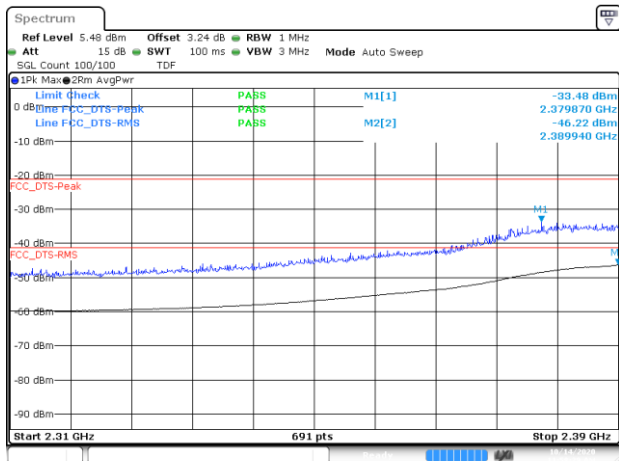

BE-R-HIGH, SISO-B, 802.11ax40-HE0, Ch11

BE-R-HIGH-2MHz, SISO-B, 802.11ax40-HE0, Ch11

Date: 20 OCT 2020 17:07:44

Date: 20 OCT 2020 17:07:01

MIMO-A

BE-R-LOW, MIMO-A, 802.11n20-HT8, Ch1

BE-NR, MIMO-A, 802.11n20-HT8 Ch1

BE-R-HIGH, MIMO-A, 802.11n20-HT8, Ch11

BE-R-HIGH-2MHz, MIMO-A, 802.11n20-HT8, Ch11

BE-R-HIGH, MIMO-A, 802.11n20-HT8, Ch12

BE-R-HIGH-2MHz, MIMO-A, 802.11n20-HT8, Ch12

Date: 20 OCT 2020 14:57:00

BE-R-HIGH, MIMO-A, 802.11n20-HT8, Ch13

Date: 20 OCT 2020 14:59:53

BE-R-HIGH-2MHz, MIMO-A, 802.11n20-HT8, Ch13

BE-R-LOW, MIMO-A, 802.11n40-HT8, Ch3

BE-NR, MIMO-A, 802.11n40-HT8, Ch3

BE-R-HIGH, MIMO-A, 802.11n40-HT8, Ch9

BE-R-HIGH-2MHz, MIMO-A, 802.11n40-HT8, Ch9