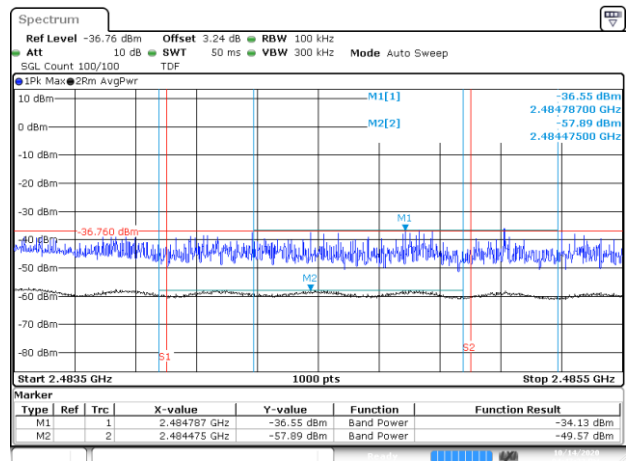

BE-R-HIGH, SISO-B, 802.11g-6Mbps, Ch12

BE-R-HIGH-2MHz, SISO-B, 802.11g-6Mbps, Ch12

BE-R-HIGH, SISO-B, 802.11g-6Mbps, Ch13

BE-R-HIGH-2MHz, SISO-B, 802.11g-6Mbps, Ch13

BE-R-LOW, SISO-B, 802.11n20-HT0, Ch1

BE-NR, SISO-B, 802.11n20-HT0, Ch1

BE-R-HIGH, SISO-B, 802.11n20-HT0, Ch11

BE-R-HIGH-2MHz, SISO-B, 802.11n20-HT0, Ch11

BE-R-HIGH, SISO-B, 802.11n20-HT0, Ch12

BE-R-HIGH-2MHz, SISO-B, 802.11n20-HT0, Ch12

BE-R-HIGH, SISO-B, 802.11n20-HT0, Ch13

BE-R-HIGH-2MHz, SISO-B, 802.11n20-HT0, Ch13

BE-R-LOW, SISO-B, 802.11n40-HT0, Ch3

BE-NR, SISO-B, 802.11n40-HT0, Ch3

BE-R-HIGH, SISO-B, 802.11n40-HT0, Ch9

BE-R-HIGH-2MHz, SISO-B, 802.11n40-HT0, Ch9

BE-R-HIGH, SISO-B, 802.11n40-HT0, Ch10