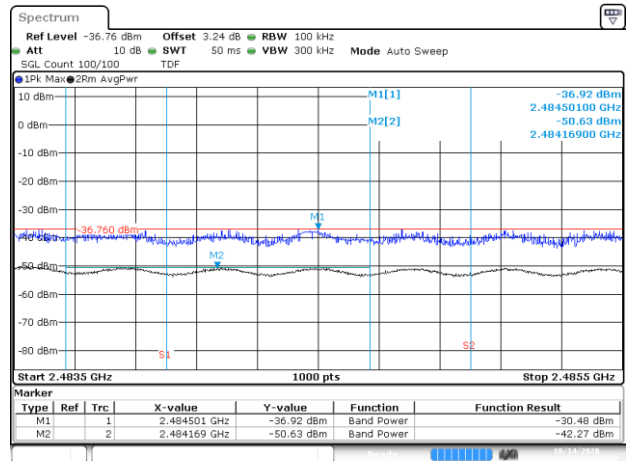

BE-R-HIGH, SISO-B, 802.11n20-HT0, Ch11

BE-R-HIGH-2MHz, SISO-B, 802.11n20-HT0, Ch11

BE-R-HIGH, SISO-B, 802.11n20-HT0, Ch12

BE-R-HIGH-2MHz, SISO-B, 802.11n20-HT0, Ch12

BE-R-HIGH, SISO-B, 802.11n20-HT0, Ch13

BE-R-HIGH-2MHz, SISO-B, 802.11n20-HT0, Ch13

BE-R-LOW, SISO-B, 802.11n40-HT0, Ch3

BE-NR, SISO-B, 802.11n40-HT0, Ch3

BE-R-HIGH, SISO-B, 802.11n40-HT0, Ch9

BE-R-HIGH-2MHz, SISO-B, 802.11n40-HT0, Ch9

BE-R-HIGH, SISO-B, 802.11n40-HT0, Ch10

BE-R-HIGH-2MHz, SISO-B, 802.11n40-HT0, Ch10

BE-R-HIGH, SISO-B, 802.11n40-HT0, Ch11

BE-R-HIGH-2MHz, SISO-B, 802.11n40-HT0, Ch11

BE-R-LOW, SISO-B, 802.11ax20-HE0, Ch1

BE-NR, SISO-B, 802.11ax20-HE0, Ch1

BE-R-HIGH, SISO-B, 802.11ax20-HE0, Ch11