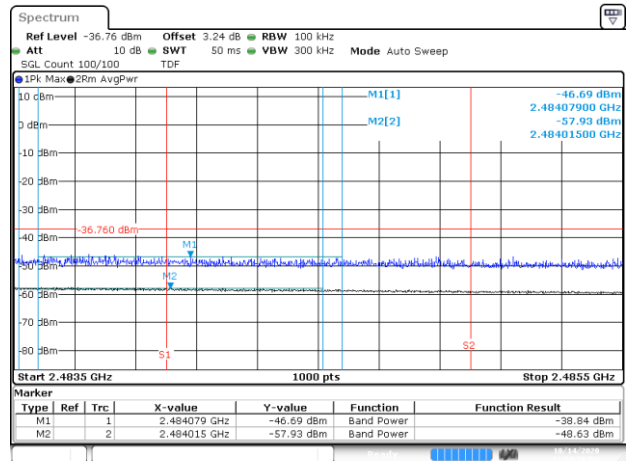

BE-R-HIGH, MIMO-A, 802.11n40-HT8, Ch10

BE-R-HIGH-2MHz, MIMO-A, 802.11n40-HT8, Ch10

BE-R-HIGH, MIMO-A, 802.11n40-HT8, Ch11

BE-R-HIGH-2MHz, MIMO-A, 802.11n40-HT8, Ch11

BE-R-LOW, MIMO-A, 802.11ax20-HE0, Ch1

BE-NR, MIMO-A, 802.11ax20-HE0, Ch1

BE-R-HIGH, MIMO-A, 802.11ax20-HE0, Ch11

BE-R-HIGH-2MHz, MIMO-A, 802.11ax20-HE0, Ch11

BE-R-HIGH, MIMO-A, 802.11ax20-HE0, Ch12

BE-R-HIGH-2MHz, MIMO-A, 802.11ax20-HE0, Ch12

BE-R-HIGH, MIMO-A, 802.11ax20-HE0, Ch13