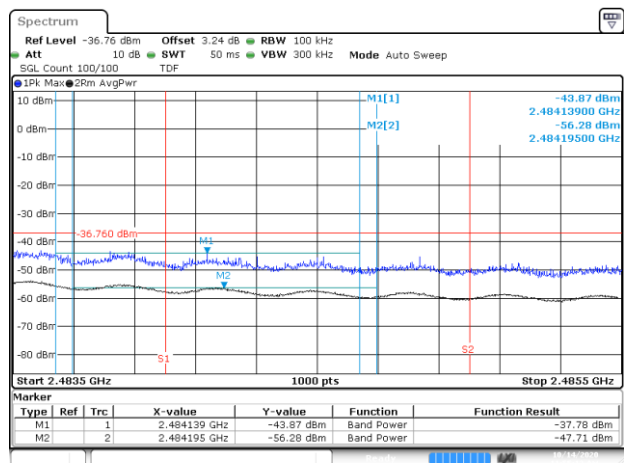

BE-R-LOW, SISO-B, 802.11ax40-HE0, Ch3

BE-NR, SISO-B, 802.11ax40-HE0, Ch3

BE-R-HIGH, SISO-B, 802.11ax40-HE0, Ch9

BE-R-HIGH-2MHz, SISO-B, 802.11ax40-HE0, Ch9

BE-R-HIGH, SISO-B, 802.11ax40-HE0, Ch10

BE-R-HIGH-2MHz, SISO-B, 802.11ax40-HE0, Ch10

BE-R-HIGH, SISO-B, 802.11ax40-HE0, Ch11

BE-R-HIGH-2MHz, SISO-B, 802.11ax40-HE0, Ch11

Date: 20 OCT 2020 17:07:44

Date: 20 OCT 2020 17:07:01

MIMO-A

BE-R-LOW, MIMO-A, 802.11n20-HT8, Ch1

BE-NR, MIMO-A, 802.11n20-HT8 Ch1

BE-R-HIGH, MIMO-A, 802.11n20-HT8, Ch11

BE-R-HIGH-2MHz, MIMO-A, 802.11n20-HT8, Ch11

BE-R-HIGH, MIMO-A, 802.11n20-HT8, Ch12

BE-R-HIGH-2MHz, MIMO-A, 802.11n20-HT8, Ch12

Date: 20 OCT 2020 14:57:00

BE-R-HIGH, MIMO-A, 802.11n20-HT8, Ch13