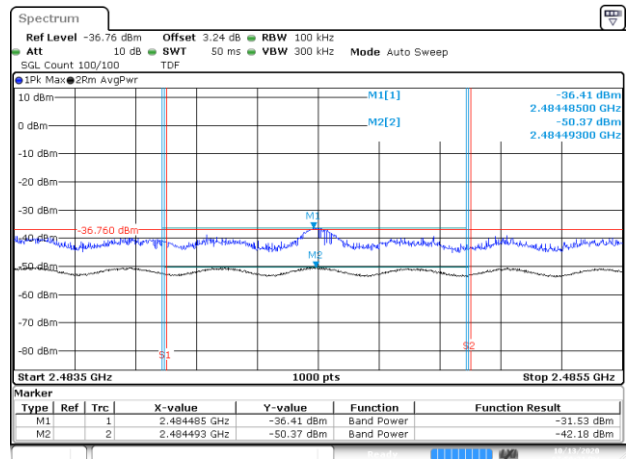

BE-R-HIGH, SISO-B, 802.11n20-HT0, Ch11

BE-R-HIGH-2MHz, SISO-B, 802.11n20-HT0, Ch11

BE-R-HIGH, SISO-B, 802.11n20-HT0, Ch12

BE-R-HIGH-2MHz, SISO-B, 802.11n20-HT0, Ch12

BE-R-HIGH, SISO-B, 802.11n20-HT0, Ch13

BE-R-HIGH-2MHz, SISO-B, 802.11n20-HT0, Ch13

BE-R-LOW, SISO-B, 802.11n40-HT0, Ch3

BE-NR, SISO-B, 802.11n40-HT0, Ch3

BE-R-HIGH, SISO-B, 802.11n40-HT0, Ch9

BE-R-HIGH-2MHz, SISO-B, 802.11n40-HT0, Ch9

BE-R-HIGH, SISO-B, 802.11n40-HT0, Ch10

BE-R-HIGH-2MHz, SISO-B, 802.11n40-HT0, Ch10

BE-R-HIGH, SISO-B, 802.11n40-HT0, Ch11

BE-R-HIGH-2MHz, SISO-B, 802.11n40-HT0, Ch11

BE-R-LOW, SISO-B, 802.11ax20-HE0, Ch1

BE-NR, SISO-B, 802.11ax20-HE0, Ch1

BE-R-HIGH, SISO-B, 802.11ax20-HE0, Ch11