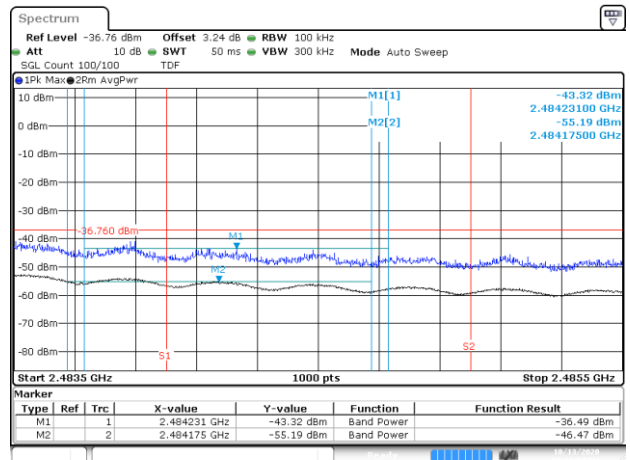

BE-R-HIGH-2MHz, MIMO-A, 802.11ax20-HE0, Ch13

BE-R-LOW, MIMO-A, 802.11ax40-HE0, Ch3

BE-NR, MIMO-A, 802.11ax40-HE0, Ch3

BE-R-HIGH, MIMO-A, 802.11ax40-HE0, Ch9

BE-R-HIGH-2MHz, MIMO-A, 802.11ax40-HE0, Ch9

BE-R-HIGH, MIMO-A, 802.11ax40-HE0, Ch10

BE-R-HIGH-2MHz, MIMO-A, 802.11ax40-HE0, Ch10

BE-R-HIGH, MIMO-A, 802.11ax40-HE0, Ch11

BE-R-HIGH-2MHz, MIMO-A, 802.11ax40-HE0, Ch11

MIMO-B

BE-R-LOW, MIMO-B, 802.11n20-HT8, Ch1

BE-NR, MIMO-B, 802.11n20-HT8 Ch1

BE-R-HIGH, MIMO-B, 802.11n20-HT8, Ch11

BE-R-HIGH-2MHz, MIMO-B, 802.11n20-HT8, Ch11

BE-R-HIGH, MIMO-B, 802.11n20-HT8, Ch12

BE-R-HIGH-2MHz, MIMO-B, 802.11n20-HT8, Ch12