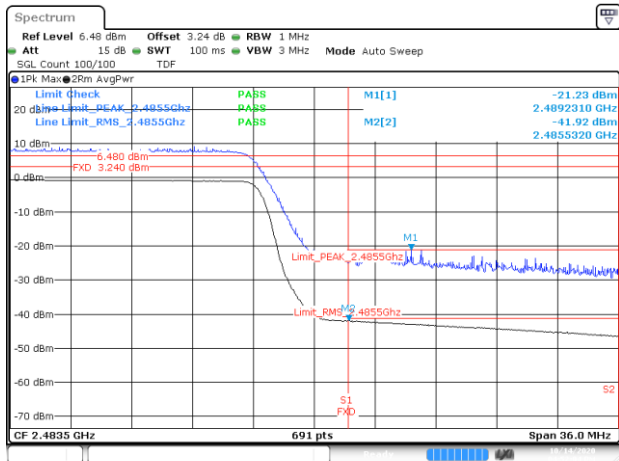

BE-R-HIGH, SISO-B, 802.11n20-HT0, Ch11

BE-R-HIGH-2MHz, SISO-B, 802.11n20-HT0, Ch11

BE-R-HIGH, SISO-B, 802.11n20-HT0, Ch12

BE-R-HIGH-2MHz, SISO-B, 802.11n20-HT0, Ch12

BE-R-HIGH, SISO-B, 802.11n20-HT0, Ch13

BE-R-HIGH-2MHz, SISO-B, 802.11n20-HT0, Ch13

BE-R-LOW, SISO-B, 802.11n40-HT0, Ch3

BE-NR, SISO-B, 802.11n40-HT0, Ch3

BE-R-HIGH, SISO-B, 802.11n40-HT0, Ch9

BE-R-HIGH-2MHz, SISO-B, 802.11n40-HT0, Ch9

BE-R-HIGH, SISO-B, 802.11n40-HT0, Ch10

BE-R-HIGH-2MHz, SISO-B, 802.11n40-HT0, Ch10

BE-R-HIGH, SISO-B, 802.11n40-HT0, Ch11

BE-R-HIGH-2MHz, SISO-B, 802.11n40-HT0, Ch11

BE-R-LOW, SISO-B, 802.11ax20-HE0, Ch1

BE-NR, SISO-B, 802.11ax20-HE0, Ch1

BE-R-HIGH, SISO-B, 802.11ax20-HE0, Ch11