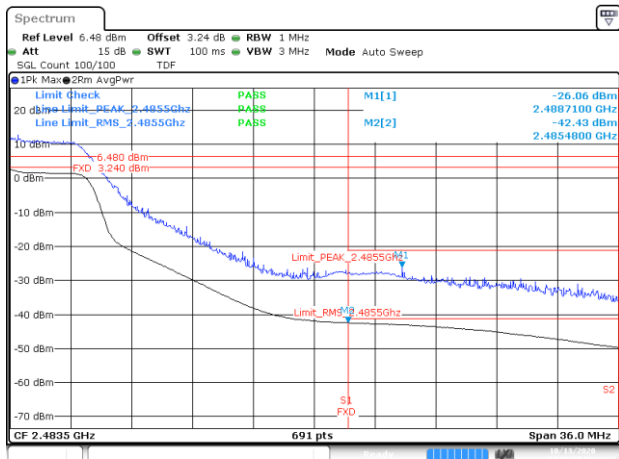

BE-R-HIGH, SISO-B, 802.11g-6Mbps, Ch12

BE-R-HIGH-2MHz, SISO-B, 802.11g-6Mbps, Ch12

BE-R-HIGH, SISO-B, 802.11g-6Mbps, Ch13

BE-R-HIGH-2MHz, SISO-B, 802.11g-6Mbps, Ch13

BE-R-LOW, SISO-B, 802.11n20-HT0, Ch1

BE-NR, SISO-B, 802.11n20-HT0, Ch1

BE-R-HIGH, SISO-B, 802.11n20-HT0, Ch11

BE-R-HIGH-2MHz, SISO-B, 802.11n20-HT0, Ch11

BE-R-HIGH, SISO-B, 802.11n20-HT0, Ch12

BE-R-HIGH-2MHz, SISO-B, 802.11n20-HT0, Ch12

BE-R-HIGH, SISO-B, 802.11n20-HT0, Ch13

BE-R-HIGH-2MHz, SISO-B, 802.11n20-HT0, Ch13

BE-R-LOW, SISO-B, 802.11n40-HT0, Ch3

BE-NR, SISO-B, 802.11n40-HT0, Ch3

BE-R-HIGH, SISO-B, 802.11n40-HT0, Ch9

BE-R-HIGH-2MHz, SISO-B, 802.11n40-HT0, Ch9

BE-R-HIGH, SISO-B, 802.11n40-HT0, Ch10