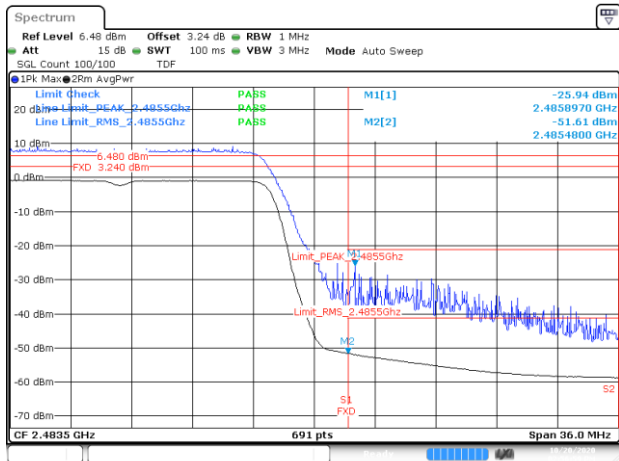

BE-R-HIGH, MIMO-A, 802.11n20-HT8, Ch11

BE-R-HIGH-2MHz, MIMO-A, 802.11n20-HT8, Ch11

BE-R-HIGH, MIMO-A, 802.11n20-HT8, Ch12

BE-R-HIGH-2MHz, MIMO-A, 802.11n20-HT8, Ch12

Date: 20 OCT 2020 14:57:00

BE-R-HIGH, MIMO-A, 802.11n20-HT8, Ch13

Date: 20 OCT 2020 14:59:53

BE-R-HIGH-2MHz, MIMO-A, 802.11n20-HT8, Ch13

BE-R-LOW, MIMO-A, 802.11n40-HT8, Ch3

BE-NR, MIMO-A, 802.11n40-HT8, Ch3

BE-R-HIGH, MIMO-A, 802.11n40-HT8, Ch9

BE-R-HIGH-2MHz, MIMO-A, 802.11n40-HT8, Ch9