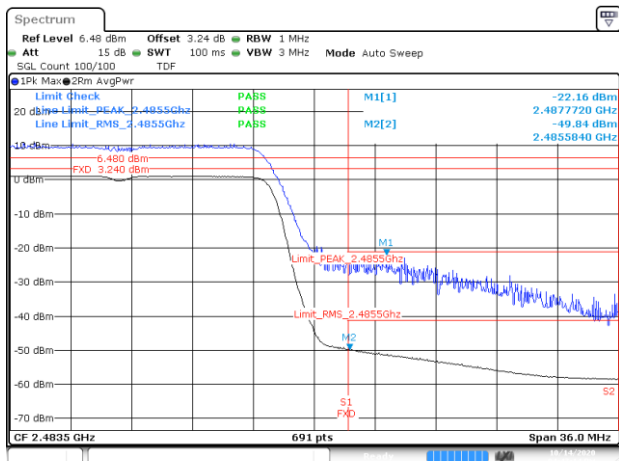

BE-R-HIGH, SISO-B, 802.11g-6Mbps, Ch12

BE-R-HIGH-2MHz, SISO-B, 802.11g-6Mbps, Ch12

BE-R-HIGH, SISO-B, 802.11g-6Mbps, Ch13

BE-R-HIGH-2MHz, SISO-B, 802.11g-6Mbps, Ch13

BE-R-LOW, SISO-B, 802.11n20-HT0, Ch1

BE-NR, SISO-B, 802.11n20-HT0, Ch1

BE-R-HIGH, SISO-B, 802.11n20-HT0, Ch11

BE-R-HIGH-2MHz, SISO-B, 802.11n20-HT0, Ch11

BE-R-HIGH, SISO-B, 802.11n20-HT0, Ch12

BE-R-HIGH-2MHz, SISO-B, 802.11n20-HT0, Ch12

BE-R-HIGH, SISO-B, 802.11n20-HT0, Ch13

BE-R-HIGH-2MHz, SISO-B, 802.11n20-HT0, Ch13

BE-R-LOW, SISO-B, 802.11n40-HT0, Ch3

BE-NR, SISO-B, 802.11n40-HT0, Ch3

BE-R-HIGH, SISO-B, 802.11n40-HT0, Ch9

BE-R-HIGH-2MHz, SISO-B, 802.11n40-HT0, Ch9

BE-R-HIGH, SISO-B, 802.11n40-HT0, Ch10