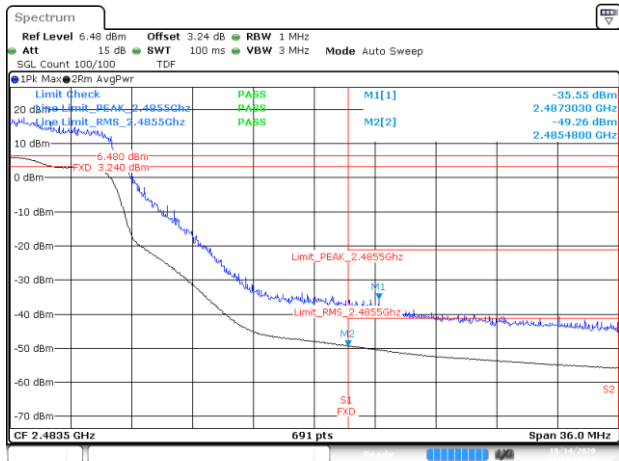

BE-R-HIGH, MIMO-A, 802.11n40-HT8, Ch10

BE-R-HIGH-2MHz, MIMO-A, 802.11n40-HT8, Ch10

BE-R-HIGH, MIMO-A, 802.11n40-HT8, Ch11

BE-R-HIGH-2MHz, MIMO-A, 802.11n40-HT8, Ch11

BE-R-LOW, MIMO-A, 802.11ax20-HE0, Ch1

BE-NR, MIMO-A, 802.11ax20-HE0, Ch1

BE-R-HIGH, MIMO-A, 802.11ax20-HE0, Ch11

BE-R-HIGH-2MHz, MIMO-A, 802.11ax20-HE0, Ch11

BE-R-HIGH, MIMO-A, 802.11ax20-HE0, Ch12

BE-R-HIGH-2MHz, MIMO-A, 802.11ax20-HE0, Ch12

BE-R-HIGH, MIMO-A, 802.11ax20-HE0, Ch13