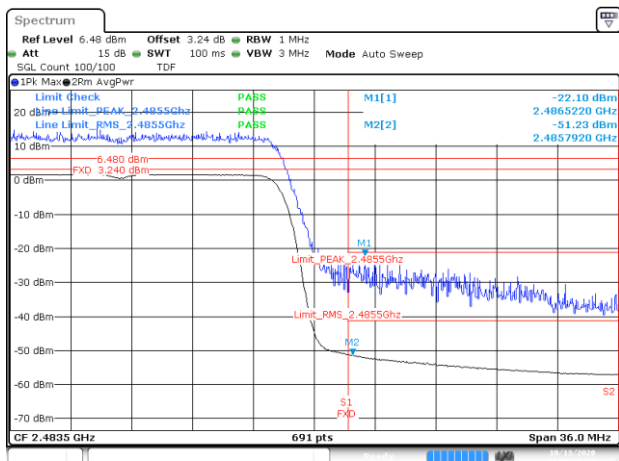

BE-R-HIGH-2MHz, SISO-B, 802.11n20-HT0, Ch13

BE-R-LOW, SISO-B, 802.11n40-HT0, Ch3

BE-NR, SISO-B, 802.11n40-HT0, Ch3

BE-R-HIGH, SISO-B, 802.11n40-HT0, Ch9

BE-R-HIGH-2MHz, SISO-B, 802.11n40-HT0, Ch9

BE-R-HIGH, SISO-B, 802.11n40-HT0, Ch10

BE-R-HIGH-2MHz, SISO-B, 802.11n40-HT0, Ch10

BE-R-HIGH, SISO-B, 802.11n40-HT0, Ch11

BE-R-HIGH-2MHz, SISO-B, 802.11n40-HT0, Ch11

BE-R-LOW, SISO-B, 802.11ax20-HE0, Ch1

BE-NR, SISO-B, 802.11ax20-HE0, Ch1

BE-R-HIGH, SISO-B, 802.11ax20-HE0, Ch11

BE-R-HIGH-2MHz, SISO-B, 802.11ax20-HE0, Ch11

BE-R-HIGH, SISO-B, 802.11ax20-HE0, Ch12

BE-R-HIGH-2MHz, SISO-B, 802.11ax20-HE0, Ch12

BE-R-HIGH, SISO-B, 802.11ax20-HE0, Ch13

BE-R-HIGH-2MHz, SISO-B, 802.11ax20-HE0, Ch13