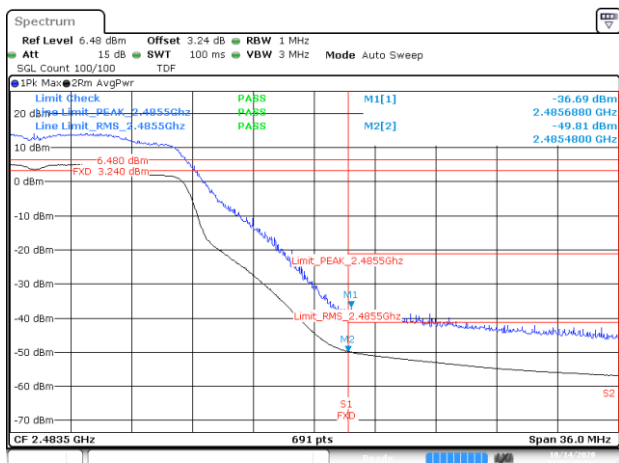

BE-R-LOW, SISO-B, 802.11ax40-HE0, Ch3

BE-NR, SISO-B, 802.11ax40-HE0, Ch3

BE-R-HIGH, SISO-B, 802.11ax40-HE0, Ch9

BE-R-HIGH-2MHz, SISO-B, 802.11ax40-HE0, Ch9

BE-R-HIGH, SISO-B, 802.11ax40-HE0, Ch10

BE-R-HIGH-2MHz, SISO-B, 802.11ax40-HE0, Ch10

BE-R-HIGH, SISO-B, 802.11ax40-HE0, Ch11

BE-R-HIGH-2MHz, SISO-B, 802.11ax40-HE0, Ch11

Date: 20 OCT 2020 17:07:44

Date: 20 OCT 2020 17:07:01

MIMO-A

BE-R-LOW, MIMO-A, 802.11n20-HT8, Ch1

BE-NR, MIMO-A, 802.11n20-HT8 Ch1

BE-R-HIGH, MIMO-A, 802.11n20-HT8, Ch11

BE-R-HIGH-2MHz, MIMO-A, 802.11n20-HT8, Ch11

BE-R-HIGH, MIMO-A, 802.11n20-HT8, Ch12

BE-R-HIGH-2MHz, MIMO-A, 802.11n20-HT8, Ch12

Date: 20 OCT 2020 14:57:00

BE-R-HIGH, MIMO-A, 802.11n20-HT8, Ch13