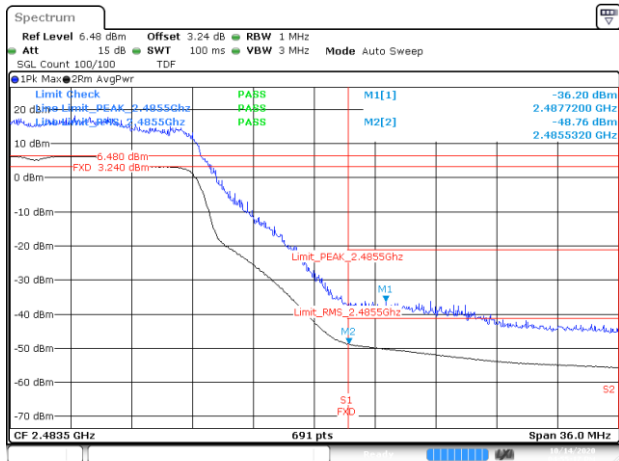

BE-R-HIGH-2MHz, SISO-B, 802.11n20-HT0, Ch13

BE-R-LOW, SISO-B, 802.11n40-HT0, Ch3

BE-NR, SISO-B, 802.11n40-HT0, Ch3

BE-R-HIGH, SISO-B, 802.11n40-HT0, Ch9

BE-R-HIGH-2MHz, SISO-B, 802.11n40-HT0, Ch9

BE-R-HIGH, SISO-B, 802.11n40-HT0, Ch10

BE-R-HIGH-2MHz, SISO-B, 802.11n40-HT0, Ch10

BE-R-HIGH, SISO-B, 802.11n40-HT0, Ch11

BE-R-HIGH-2MHz, SISO-B, 802.11n40-HT0, Ch11

BE-R-LOW, SISO-B, 802.11ax20-HE0, Ch1

BE-NR, SISO-B, 802.11ax20-HE0, Ch1

BE-R-HIGH, SISO-B, 802.11ax20-HE0, Ch11

BE-R-HIGH-2MHz, SISO-B, 802.11ax20-HE0, Ch11

BE-R-HIGH, SISO-B, 802.11ax20-HE0, Ch12

BE-R-HIGH-2MHz, SISO-B, 802.11ax20-HE0, Ch12

BE-R-HIGH, SISO-B, 802.11ax20-HE0, Ch13

BE-R-HIGH-2MHz, SISO-B, 802.11ax20-HE0, Ch13