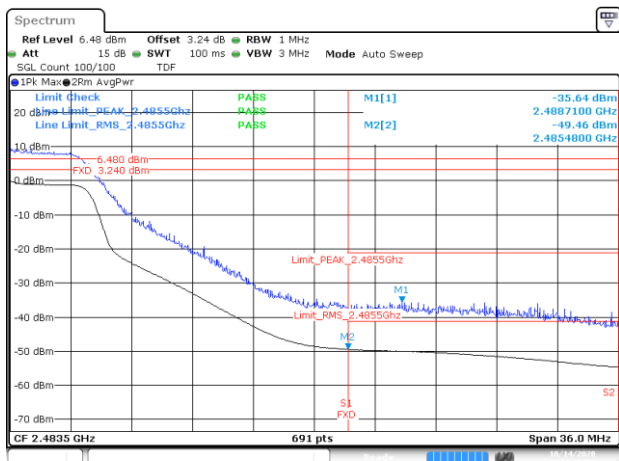

BE-R-HIGH, MIMO-A, 802.11n20-HT8, Ch11

BE-R-HIGH-2MHz, MIMO-A, 802.11n20-HT8, Ch11

BE-R-HIGH, MIMO-A, 802.11n20-HT8, Ch12

BE-R-HIGH-2MHz, MIMO-A, 802.11n20-HT8, Ch12

Date: 20 OCT 2020 14:57:00

BE-R-HIGH, MIMO-A, 802.11n20-HT8, Ch13

Date: 20 OCT 2020 14:59:53

BE-R-HIGH-2MHz, MIMO-A, 802.11n20-HT8, Ch13

BE-R-LOW, MIMO-A, 802.11n40-HT8, Ch3

BE-NR, MIMO-A, 802.11n40-HT8, Ch3

BE-R-HIGH, MIMO-A, 802.11n40-HT8, Ch9

BE-R-HIGH-2MHz, MIMO-A, 802.11n40-HT8, Ch9

BE-R-HIGH, MIMO-A, 802.11n40-HT8, Ch10

BE-R-HIGH-2MHz, MIMO-A, 802.11n40-HT8, Ch10

BE-R-HIGH, MIMO-A, 802.11n40-HT8, Ch11

BE-R-HIGH-2MHz, MIMO-A, 802.11n40-HT8, Ch11

BE-R-LOW, MIMO-A, 802.11ax20-HE0, Ch1

BE-NR, MIMO-A, 802.11ax20-HE0, Ch1