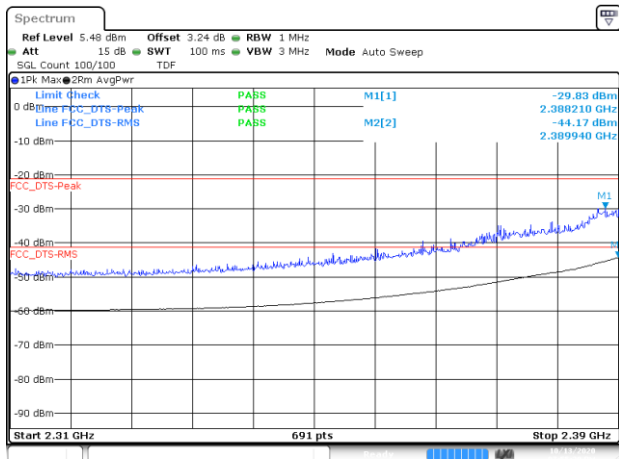

BE-R-HIGH, SISO-B, 802.11n20-HT0, Ch11

BE-R-HIGH-2MHz, SISO-B, 802.11n20-HT0, Ch11

BE-R-HIGH, SISO-B, 802.11n20-HT0, Ch12

BE-R-HIGH-2MHz, SISO-B, 802.11n20-HT0, Ch12

BE-R-HIGH, SISO-B, 802.11n20-HT0, Ch13

BE-R-HIGH-2MHz, SISO-B, 802.11n20-HT0, Ch13

BE-R-LOW, SISO-B, 802.11n40-HT0, Ch3

BE-NR, SISO-B, 802.11n40-HT0, Ch3

BE-R-HIGH, SISO-B, 802.11n40-HT0, Ch9

BE-R-HIGH-2MHz, SISO-B, 802.11n40-HT0, Ch9

BE-R-HIGH, SISO-B, 802.11n40-HT0, Ch10

BE-R-HIGH-2MHz, SISO-B, 802.11n40-HT0, Ch10

BE-R-HIGH, SISO-B, 802.11n40-HT0, Ch11

BE-R-HIGH-2MHz, SISO-B, 802.11n40-HT0, Ch11

BE-R-LOW, SISO-B, 802.11ax20-HE0, Ch1

BE-NR, SISO-B, 802.11ax20-HE0, Ch1

BE-R-HIGH, SISO-B, 802.11ax20-HE0, Ch11

BE-R-HIGH-2MHz, SISO-B, 802.11ax20-HE0, Ch11

BE-R-HIGH, SISO-B, 802.11ax20-HE0, Ch12

BE-R-HIGH-2MHz, SISO-B, 802.11ax20-HE0, Ch12

BE-R-HIGH, SISO-B, 802.11ax20-HE0, Ch13

BE-R-HIGH-2MHz, SISO-B, 802.11ax20-HE0, Ch13