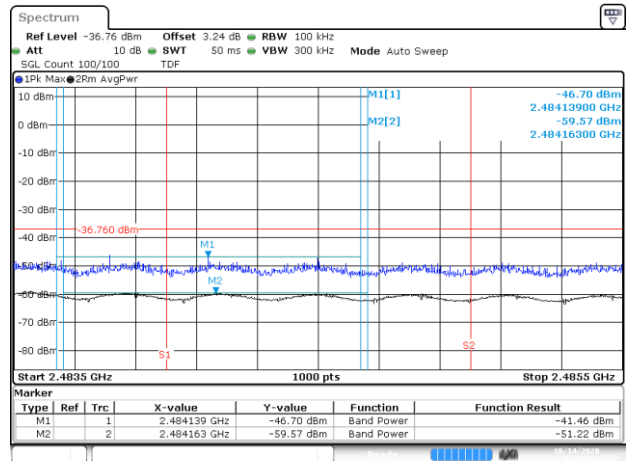

Date: 20 OCT 2020 14:59:53

BE-R-HIGH-2MHz, MIMO-A, 802.11n20-HT8, Ch13

BE-R-LOW, MIMO-A, 802.11n40-HT8, Ch3

BE-NR, MIMO-A, 802.11n40-HT8, Ch3

BE-R-HIGH, MIMO-A, 802.11n40-HT8, Ch9

BE-R-HIGH-2MHz, MIMO-A, 802.11n40-HT8, Ch9

BE-R-HIGH, MIMO-A, 802.11n40-HT8, Ch10

BE-R-HIGH-2MHz, MIMO-A, 802.11n40-HT8, Ch10

BE-R-HIGH, MIMO-A, 802.11n40-HT8, Ch11

BE-R-HIGH-2MHz, MIMO-A, 802.11n40-HT8, Ch11

BE-R-LOW, MIMO-A, 802.11ax20-HE0, Ch1

BE-NR, MIMO-A, 802.11ax20-HE0, Ch1