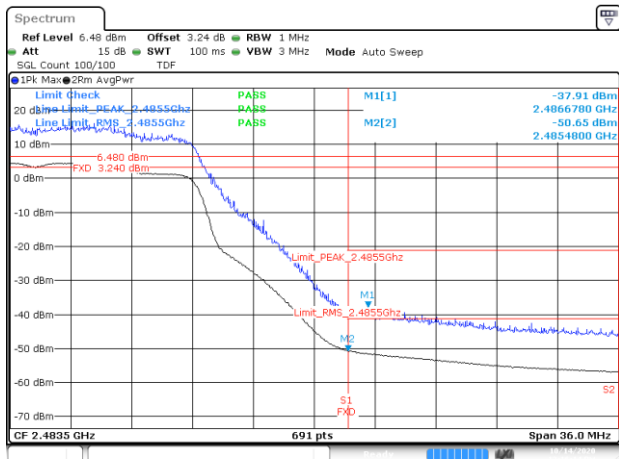

Date: 20 OCT 2020 14:59:53

BE-R-HIGH-2MHz, MIMO-A, 802.11n20-HT8, Ch13

BE-R-LOW, MIMO-A, 802.11n40-HT8, Ch3

BE-NR, MIMO-A, 802.11n40-HT8, Ch3

BE-R-HIGH, MIMO-A, 802.11n40-HT8, Ch9

BE-R-HIGH-2MHz, MIMO-A, 802.11n40-HT8, Ch9

BE-R-HIGH, MIMO-A, 802.11n40-HT8, Ch10

BE-R-HIGH-2MHz, MIMO-A, 802.11n40-HT8, Ch10

BE-R-HIGH, MIMO-A, 802.11n40-HT8, Ch11

BE-R-HIGH-2MHz, MIMO-A, 802.11n40-HT8, Ch11

BE-R-LOW, MIMO-A, 802.11ax20-HE0, Ch1

BE-NR, MIMO-A, 802.11ax20-HE0, Ch1

BE-R-HIGH, MIMO-A, 802.11ax20-HE0, Ch11

BE-R-HIGH-2MHz, MIMO-A, 802.11ax20-HE0, Ch11

BE-R-HIGH, MIMO-A, 802.11ax20-HE0, Ch12

BE-R-HIGH-2MHz, MIMO-A, 802.11ax20-HE0, Ch12

BE-R-HIGH, MIMO-A, 802.11ax20-HE0, Ch13