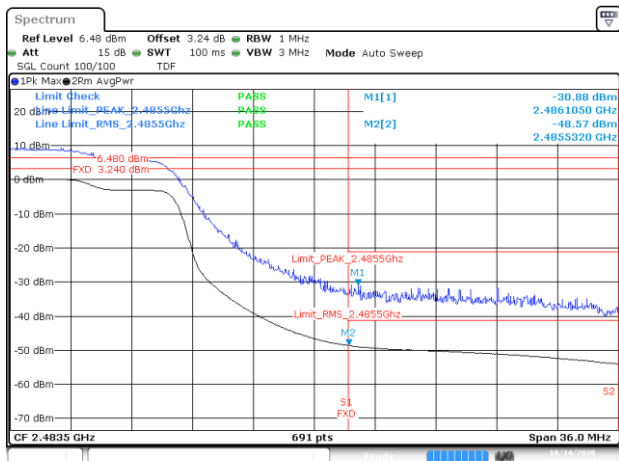

BE-R-HIGH, SISO-B, 802.11n20-HT0, Ch11

BE-R-HIGH-2MHz, SISO-B, 802.11n20-HT0, Ch11

BE-R-HIGH, SISO-B, 802.11n20-HT0, Ch12

BE-R-HIGH-2MHz, SISO-B, 802.11n20-HT0, Ch12

BE-R-HIGH, SISO-B, 802.11n20-HT0, Ch13

BE-R-HIGH-2MHz, SISO-B, 802.11n20-HT0, Ch13

BE-R-LOW, SISO-B, 802.11n40-HT0, Ch3

BE-NR, SISO-B, 802.11n40-HT0, Ch3

BE-R-HIGH, SISO-B, 802.11n40-HT0, Ch9

BE-R-HIGH-2MHz, SISO-B, 802.11n40-HT0, Ch9

BE-R-HIGH, SISO-B, 802.11n40-HT0, Ch10

BE-R-HIGH-2MHz, SISO-B, 802.11n40-HT0, Ch10

BE-R-HIGH, SISO-B, 802.11n40-HT0, Ch11

BE-R-HIGH-2MHz, SISO-B, 802.11n40-HT0, Ch11

BE-R-LOW, SISO-B, 802.11ax20-HE0, Ch1

BE-NR, SISO-B, 802.11ax20-HE0, Ch1

BE-R-HIGH, SISO-B, 802.11ax20-HE0, Ch11