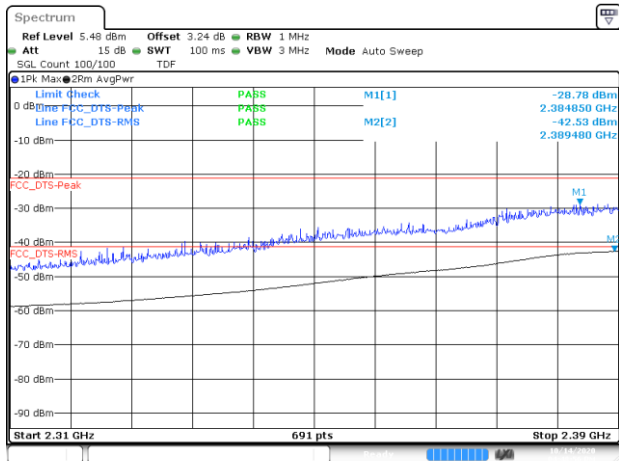

BE-R-HIGH, SISO-B, 802.11g-6Mbps, Ch12

BE-R-HIGH-2MHz, SISO-B, 802.11g-6Mbps, Ch12

BE-R-HIGH, SISO-B, 802.11g-6Mbps, Ch13

BE-R-HIGH-2MHz, SISO-B, 802.11g-6Mbps, Ch13

BE-R-LOW, SISO-B, 802.11n20-HT0, Ch1

BE-NR, SISO-B, 802.11n20-HT0, Ch1

BE-R-HIGH, SISO-B, 802.11n20-HT0, Ch11

BE-R-HIGH-2MHz, SISO-B, 802.11n20-HT0, Ch11

BE-R-HIGH, SISO-B, 802.11n20-HT0, Ch12

BE-R-HIGH-2MHz, SISO-B, 802.11n20-HT0, Ch12

BE-R-HIGH, SISO-B, 802.11n20-HT0, Ch13

BE-R-HIGH-2MHz, SISO-B, 802.11n20-HT0, Ch13

BE-R-LOW, SISO-B, 802.11n40-HT0, Ch3

BE-NR, SISO-B, 802.11n40-HT0, Ch3

BE-R-HIGH, SISO-B, 802.11n40-HT0, Ch9

BE-R-HIGH-2MHz, SISO-B, 802.11n40-HT0, Ch9

BE-R-HIGH, SISO-B, 802.11n40-HT0, Ch10