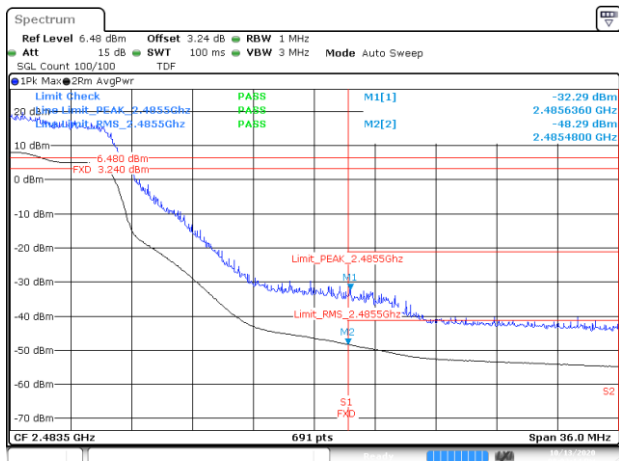

BE-R-HIGH-2MHz, SISO-B, 802.11n20-HT0, Ch13

BE-R-LOW, SISO-B, 802.11n40-HT0, Ch3

BE-NR, SISO-B, 802.11n40-HT0, Ch3

BE-R-HIGH, SISO-B, 802.11n40-HT0, Ch9

BE-R-HIGH-2MHz, SISO-B, 802.11n40-HT0, Ch9

BE-R-HIGH, SISO-B, 802.11n40-HT0, Ch10

BE-R-HIGH-2MHz, SISO-B, 802.11n40-HT0, Ch10

BE-R-HIGH, SISO-B, 802.11n40-HT0, Ch11

BE-R-HIGH-2MHz, SISO-B, 802.11n40-HT0, Ch11

BE-R-LOW, SISO-B, 802.11ax20-HE0, Ch1

BE-NR, SISO-B, 802.11ax20-HE0, Ch1

BE-R-HIGH, SISO-B, 802.11ax20-HE0, Ch11

BE-R-HIGH-2MHz, SISO-B, 802.11ax20-HE0, Ch11

BE-R-HIGH, SISO-B, 802.11ax20-HE0, Ch12

BE-R-HIGH-2MHz, SISO-B, 802.11ax20-HE0, Ch12

BE-R-HIGH, SISO-B, 802.11ax20-HE0, Ch13

BE-R-HIGH-2MHz, SISO-B, 802.11ax20-HE0, Ch13