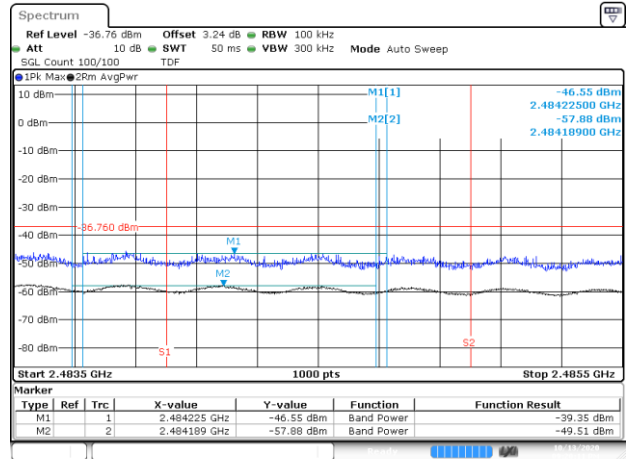

BE-R-HIGH-2MHz, MIMO-A, 802.11ax20-HE0, Ch13

BE-R-LOW, MIMO-A, 802.11ax40-HE0, Ch3

BE-NR, MIMO-A, 802.11ax40-HE0, Ch3

BE-R-HIGH, MIMO-A, 802.11ax40-HE0, Ch9

BE-R-HIGH-2MHz, MIMO-A, 802.11ax40-HE0, Ch9

BE-R-HIGH, MIMO-A, 802.11ax40-HE0, Ch10

BE-R-HIGH-2MHz, MIMO-A, 802.11ax40-HE0, Ch10

BE-R-HIGH, MIMO-A, 802.11ax40-HE0, Ch11

BE-R-HIGH-2MHz, MIMO-A, 802.11ax40-HE0, Ch11

MIMO-B

BE-R-LOW, MIMO-B, 802.11n20-HT8, Ch1

BE-NR, MIMO-B, 802.11n20-HT8 Ch1

BE-R-HIGH, MIMO-B, 802.11n20-HT8, Ch11

BE-R-HIGH-2MHz, MIMO-B, 802.11n20-HT8, Ch11

BE-R-HIGH, MIMO-B, 802.11n20-HT8, Ch12

BE-R-HIGH-2MHz, MIMO-B, 802.11n20-HT8, Ch12