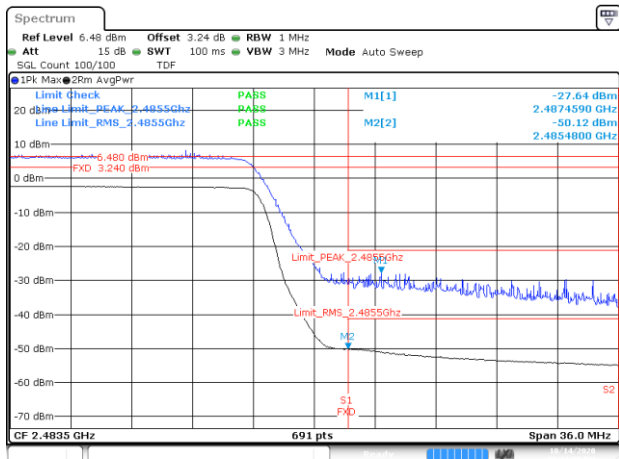

Date: 20 OCT 2020 14:59:53

BE-R-HIGH-2MHz, MIMO-A, 802.11n20-HT8, Ch13

BE-R-LOW, MIMO-A, 802.11n40-HT8, Ch3

BE-NR, MIMO-A, 802.11n40-HT8, Ch3

BE-R-HIGH, MIMO-A, 802.11n40-HT8, Ch9

BE-R-HIGH-2MHz, MIMO-A, 802.11n40-HT8, Ch9

BE-R-HIGH, MIMO-A, 802.11n40-HT8, Ch10

BE-R-HIGH-2MHz, MIMO-A, 802.11n40-HT8, Ch10

BE-R-HIGH, MIMO-A, 802.11n40-HT8, Ch11

BE-R-HIGH-2MHz, MIMO-A, 802.11n40-HT8, Ch11

BE-R-LOW, MIMO-A, 802.11ax20-HE0, Ch1

BE-NR, MIMO-A, 802.11ax20-HE0, Ch1