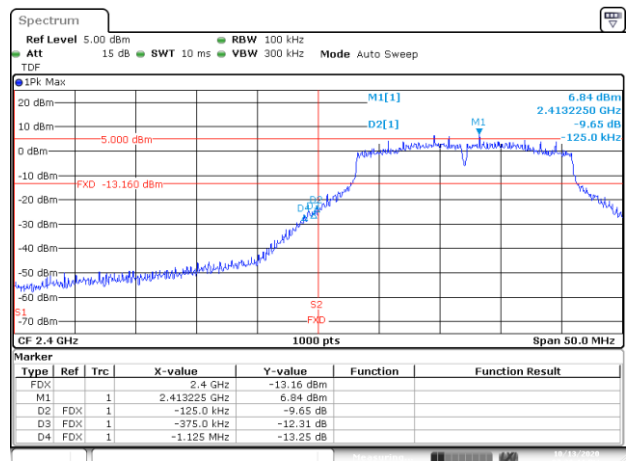

BE-R-HIGH, SISO-B, 802.11b-1Mbps, Ch13

BE-R-HIGH-2MHz, SISO-B, 802.11b-1Mbps, Ch13

BE-R-LOW, SISO-B, 802.11g-6Mbps, Ch1

BE-NR, SISO-B, 802.11g-6Mbps, Ch1

BE-R-HIGH, SISO-B, 802.11g-6Mbps, Ch11

BE-R-HIGH-2MHz, SISO-B, 802.11g-6Mbps, Ch11

BE-R-HIGH, SISO-B, 802.11g-6Mbps, Ch12

BE-R-HIGH-2MHz, SISO-B, 802.11g-6Mbps, Ch12

BE-R-HIGH, SISO-B, 802.11g-6Mbps, Ch13

BE-R-HIGH-2MHz, SISO-B, 802.11g-6Mbps, Ch13

BE-R-LOW, SISO-B, 802.11n20-HT0, Ch1

BE-NR, SISO-B, 802.11n20-HT0, Ch1

BE-R-HIGH, SISO-B, 802.11n20-HT0, Ch11

BE-R-HIGH-2MHz, SISO-B, 802.11n20-HT0, Ch11

BE-R-HIGH, SISO-B, 802.11n20-HT0, Ch12

BE-R-HIGH-2MHz, SISO-B, 802.11n20-HT0, Ch12

BE-R-HIGH, SISO-B, 802.11n20-HT0, Ch13