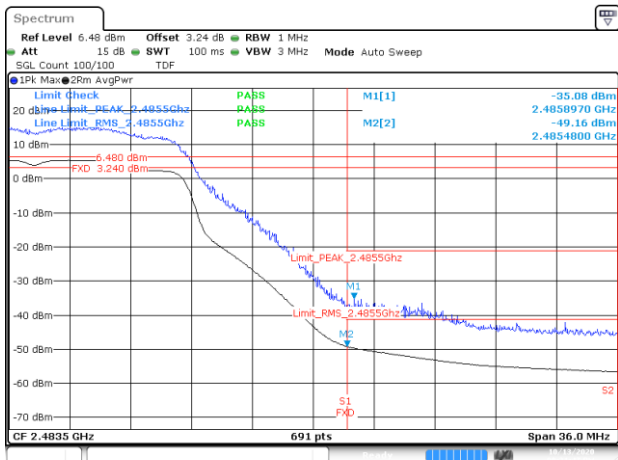

BE-R-HIGH-2MHz, MIMO-A, 802.11ax20-HE0, Ch13

BE-R-LOW, MIMO-A, 802.11ax40-HE0, Ch3

BE-NR, MIMO-A, 802.11ax40-HE0, Ch3

BE-R-HIGH, MIMO-A, 802.11ax40-HE0, Ch9

BE-R-HIGH-2MHz, MIMO-A, 802.11ax40-HE0, Ch9

BE-R-HIGH, MIMO-A, 802.11ax40-HE0, Ch10

BE-R-HIGH-2MHz, MIMO-A, 802.11ax40-HE0, Ch10

BE-R-HIGH, MIMO-A, 802.11ax40-HE0, Ch11

BE-R-HIGH-2MHz, MIMO-A, 802.11ax40-HE0, Ch11

MIMO-B

BE-R-LOW, MIMO-B, 802.11n20-HT8, Ch1

BE-NR, MIMO-B, 802.11n20-HT8 Ch1

BE-R-HIGH, MIMO-B, 802.11n20-HT8, Ch11

BE-R-HIGH-2MHz, MIMO-B, 802.11n20-HT8, Ch11

BE-R-HIGH, MIMO-B, 802.11n20-HT8, Ch12

BE-R-HIGH-2MHz, MIMO-B, 802.11n20-HT8, Ch12