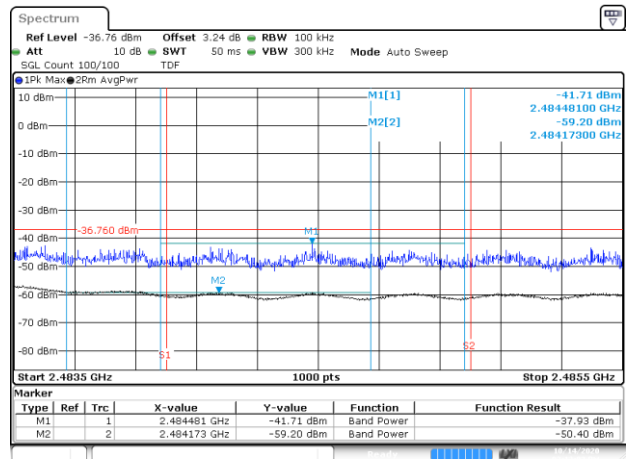

Date: 20 OCT 2020 14:59:53

BE-R-HIGH-2MHz, MIMO-A, 802.11n20-HT8, Ch13

BE-R-LOW, MIMO-A, 802.11n40-HT8, Ch3

BE-NR, MIMO-A, 802.11n40-HT8, Ch3

BE-R-HIGH, MIMO-A, 802.11n40-HT8, Ch9

BE-R-HIGH-2MHz, MIMO-A, 802.11n40-HT8, Ch9

BE-R-HIGH, MIMO-A, 802.11n40-HT8, Ch10

BE-R-HIGH-2MHz, MIMO-A, 802.11n40-HT8, Ch10

BE-R-HIGH, MIMO-A, 802.11n40-HT8, Ch11

BE-R-HIGH-2MHz, MIMO-A, 802.11n40-HT8, Ch11

BE-R-LOW, MIMO-A, 802.11ax20-HE0, Ch1

BE-NR, MIMO-A, 802.11ax20-HE0, Ch1