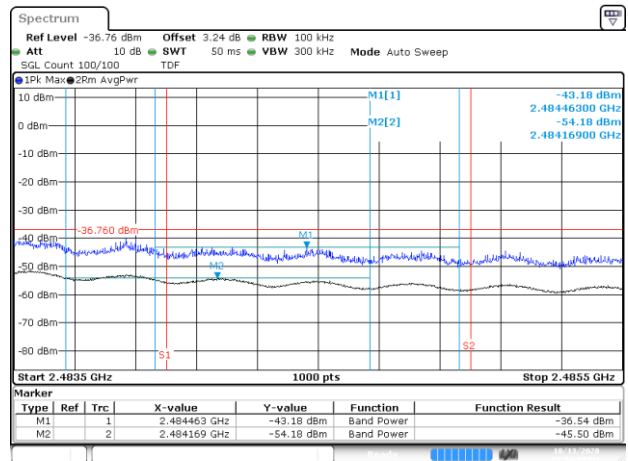

BE-R-HIGH, SISO-B, 802.11b-1Mbps, Ch13

BE-R-HIGH-2MHz, SISO-B, 802.11b-1Mbps, Ch13

BE-R-LOW, SISO-B, 802.11g-6Mbps, Ch1

BE-NR, SISO-B, 802.11g-6Mbps, Ch1

BE-R-HIGH, SISO-B, 802.11g-6Mbps, Ch11

BE-R-HIGH-2MHz, SISO-B, 802.11g-6Mbps, Ch11

BE-R-HIGH, SISO-B, 802.11g-6Mbps, Ch12

BE-R-HIGH-2MHz, SISO-B, 802.11g-6Mbps, Ch12

BE-R-HIGH, SISO-B, 802.11g-6Mbps, Ch13

BE-R-HIGH-2MHz, SISO-B, 802.11g-6Mbps, Ch13

BE-R-LOW, SISO-B, 802.11n20-HT0, Ch1

BE-NR, SISO-B, 802.11n20-HT0, Ch1

BE-R-HIGH, SISO-B, 802.11n20-HT0, Ch11

BE-R-HIGH-2MHz, SISO-B, 802.11n20-HT0, Ch11

BE-R-HIGH, SISO-B, 802.11n20-HT0, Ch12

BE-R-HIGH-2MHz, SISO-B, 802.11n20-HT0, Ch12

BE-R-HIGH, SISO-B, 802.11n20-HT0, Ch13