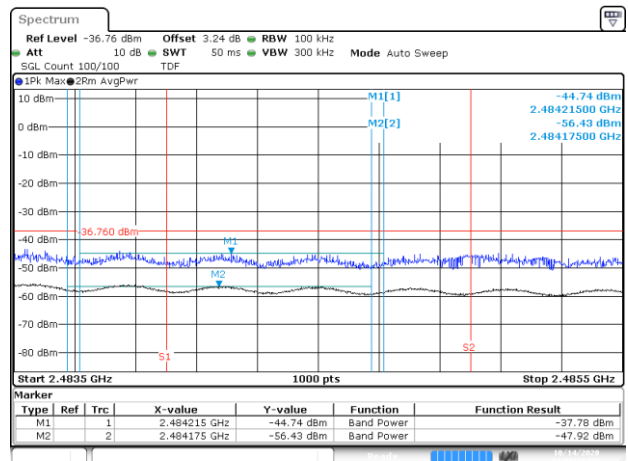

BE-R-HIGH-2MHz, SISO-B, 802.11n20-HT0, Ch13

BE-R-LOW, SISO-B, 802.11n40-HT0, Ch3

BE-NR, SISO-B, 802.11n40-HT0, Ch3

BE-R-HIGH, SISO-B, 802.11n40-HT0, Ch9

BE-R-HIGH-2MHz, SISO-B, 802.11n40-HT0, Ch9

BE-R-HIGH, SISO-B, 802.11n40-HT0, Ch10

BE-R-HIGH-2MHz, SISO-B, 802.11n40-HT0, Ch10

BE-R-HIGH, SISO-B, 802.11n40-HT0, Ch11

BE-R-HIGH-2MHz, SISO-B, 802.11n40-HT0, Ch11

BE-R-LOW, SISO-B, 802.11ax20-HE0, Ch1

BE-NR, SISO-B, 802.11ax20-HE0, Ch1

BE-R-HIGH, SISO-B, 802.11ax20-HE0, Ch11