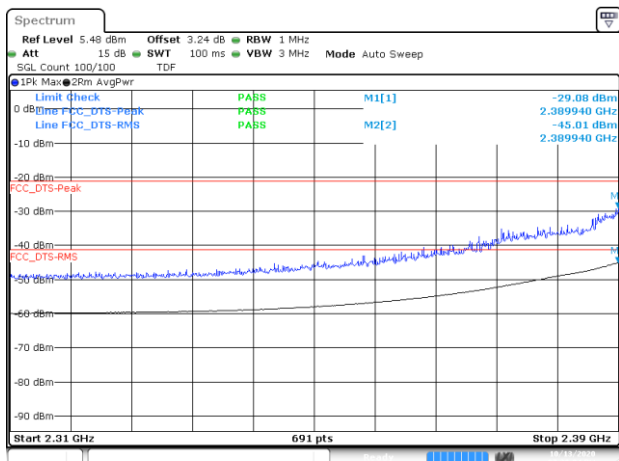

BE-R-HIGH, SISO-B, 802.11b-1Mbps, Ch13

BE-R-HIGH-2MHz, SISO-B, 802.11b-1Mbps, Ch13

BE-R-LOW, SISO-B, 802.11g-6Mbps, Ch1

BE-NR, SISO-B, 802.11g-6Mbps, Ch1

BE-R-HIGH, SISO-B, 802.11g-6Mbps, Ch11

BE-R-HIGH-2MHz, SISO-B, 802.11g-6Mbps, Ch11

BE-R-HIGH, SISO-B, 802.11g-6Mbps, Ch12

BE-R-HIGH-2MHz, SISO-B, 802.11g-6Mbps, Ch12

BE-R-HIGH, SISO-B, 802.11g-6Mbps, Ch13

BE-R-HIGH-2MHz, SISO-B, 802.11g-6Mbps, Ch13

BE-R-LOW, SISO-B, 802.11n20-HT0, Ch1

BE-NR, SISO-B, 802.11n20-HT0, Ch1

BE-R-HIGH, SISO-B, 802.11n20-HT0, Ch11

BE-R-HIGH-2MHz, SISO-B, 802.11n20-HT0, Ch11

BE-R-HIGH, SISO-B, 802.11n20-HT0, Ch12

BE-R-HIGH-2MHz, SISO-B, 802.11n20-HT0, Ch12

BE-R-HIGH, SISO-B, 802.11n20-HT0, Ch13