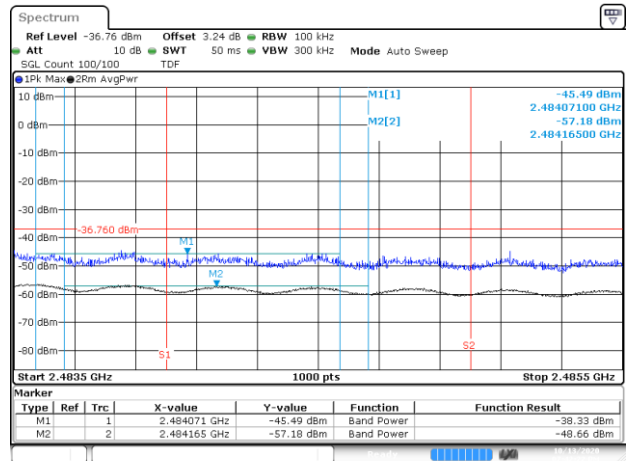

BE-R-HIGH, SISO-B, 802.11b-1Mbps, Ch13

BE-R-HIGH-2MHz, SISO-B, 802.11b-1Mbps, Ch13

BE-R-LOW, SISO-B, 802.11g-6Mbps, Ch1

BE-NR, SISO-B, 802.11g-6Mbps, Ch1

BE-R-HIGH, SISO-B, 802.11g-6Mbps, Ch11

BE-R-HIGH-2MHz, SISO-B, 802.11g-6Mbps, Ch11

BE-R-HIGH, SISO-B, 802.11g-6Mbps, Ch12

BE-R-HIGH-2MHz, SISO-B, 802.11g-6Mbps, Ch12

BE-R-HIGH, SISO-B, 802.11g-6Mbps, Ch13

BE-R-HIGH-2MHz, SISO-B, 802.11g-6Mbps, Ch13

BE-R-LOW, SISO-B, 802.11n20-HT0, Ch1

BE-NR, SISO-B, 802.11n20-HT0, Ch1

BE-R-HIGH, SISO-B, 802.11n20-HT0, Ch11

BE-R-HIGH-2MHz, SISO-B, 802.11n20-HT0, Ch11

BE-R-HIGH, SISO-B, 802.11n20-HT0, Ch12

BE-R-HIGH-2MHz, SISO-B, 802.11n20-HT0, Ch12

BE-R-HIGH, SISO-B, 802.11n20-HT0, Ch13