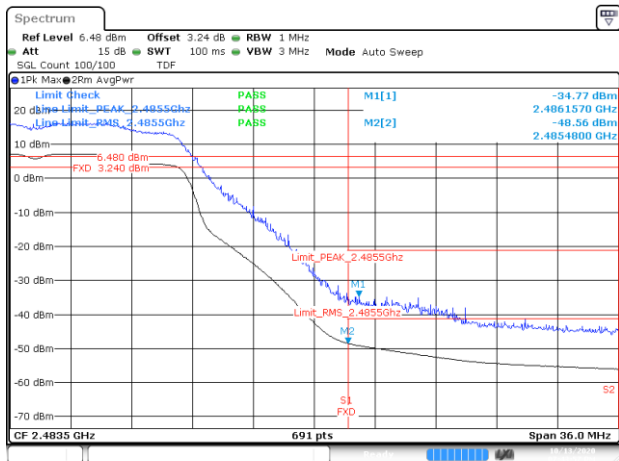

BE-R-HIGH, SISO-B, 802.11b-1Mbps, Ch13

BE-R-HIGH-2MHz, SISO-B, 802.11b-1Mbps, Ch13

BE-R-LOW, SISO-B, 802.11g-6Mbps, Ch1

BE-NR, SISO-B, 802.11g-6Mbps, Ch1

BE-R-HIGH, SISO-B, 802.11g-6Mbps, Ch11

BE-R-HIGH-2MHz, SISO-B, 802.11g-6Mbps, Ch11

BE-R-HIGH, SISO-B, 802.11g-6Mbps, Ch12

BE-R-HIGH-2MHz, SISO-B, 802.11g-6Mbps, Ch12

BE-R-HIGH, SISO-B, 802.11g-6Mbps, Ch13

BE-R-HIGH-2MHz, SISO-B, 802.11g-6Mbps, Ch13

BE-R-LOW, SISO-B, 802.11n20-HT0, Ch1

BE-NR, SISO-B, 802.11n20-HT0, Ch1

BE-R-HIGH, SISO-B, 802.11n20-HT0, Ch11

BE-R-HIGH-2MHz, SISO-B, 802.11n20-HT0, Ch11

BE-R-HIGH, SISO-B, 802.11n20-HT0, Ch12

BE-R-HIGH-2MHz, SISO-B, 802.11n20-HT0, Ch12

BE-R-HIGH, SISO-B, 802.11n20-HT0, Ch13