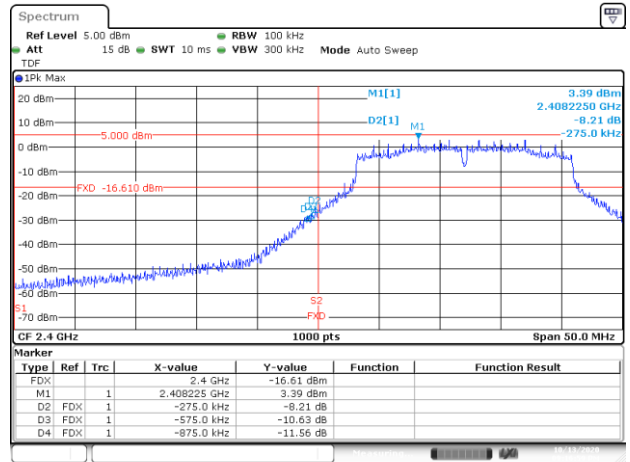

BE-R-HIGH-2MHz, MIMO-A, 802.11ax20-HE0, Ch13

BE-R-LOW, MIMO-A, 802.11ax40-HE0, Ch3

BE-NR, MIMO-A, 802.11ax40-HE0, Ch3

BE-R-HIGH, MIMO-A, 802.11ax40-HE0, Ch9

BE-R-HIGH-2MHz, MIMO-A, 802.11ax40-HE0, Ch9

BE-R-HIGH, MIMO-A, 802.11ax40-HE0, Ch10

BE-R-HIGH-2MHz, MIMO-A, 802.11ax40-HE0, Ch10

BE-R-HIGH, MIMO-A, 802.11ax40-HE0, Ch11

BE-R-HIGH-2MHz, MIMO-A, 802.11ax40-HE0, Ch11

MIMO-B

BE-R-LOW, MIMO-B, 802.11n20-HT8, Ch1

BE-NR, MIMO-B, 802.11n20-HT8 Ch1

BE-R-HIGH, MIMO-B, 802.11n20-HT8, Ch11

BE-R-HIGH-2MHz, MIMO-B, 802.11n20-HT8, Ch11

BE-R-HIGH, MIMO-B, 802.11n20-HT8, Ch12

BE-R-HIGH-2MHz, MIMO-B, 802.11n20-HT8, Ch12