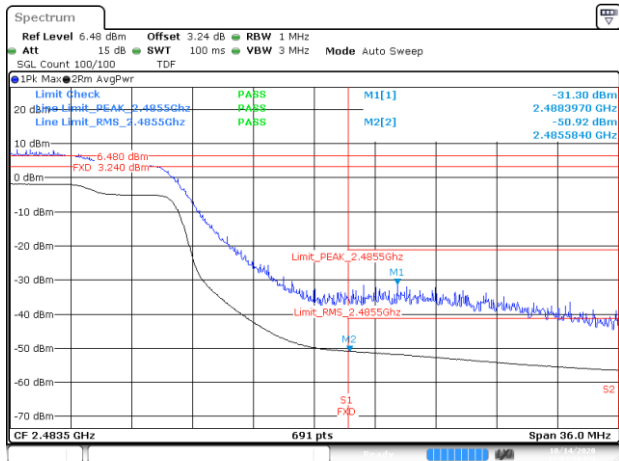

Date: 20 OCT 2020 14:59:53

BE-R-HIGH-2MHz, MIMO-A, 802.11n20-HT8, Ch13

BE-R-LOW, MIMO-A, 802.11n40-HT8, Ch3

BE-NR, MIMO-A, 802.11n40-HT8, Ch3

BE-R-HIGH, MIMO-A, 802.11n40-HT8, Ch9

BE-R-HIGH-2MHz, MIMO-A, 802.11n40-HT8, Ch9

BE-R-HIGH, MIMO-A, 802.11n40-HT8, Ch10

BE-R-HIGH-2MHz, MIMO-A, 802.11n40-HT8, Ch10

BE-R-HIGH, MIMO-A, 802.11n40-HT8, Ch11

BE-R-HIGH-2MHz, MIMO-A, 802.11n40-HT8, Ch11

BE-R-LOW, MIMO-A, 802.11ax20-HE0, Ch1

BE-NR, MIMO-A, 802.11ax20-HE0, Ch1