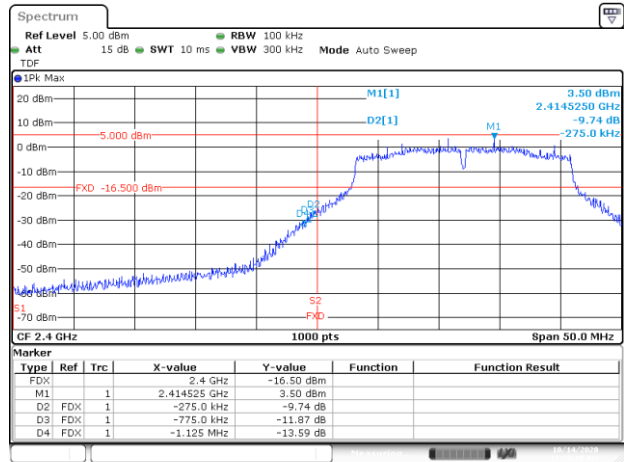

BE-R-LOW, SISO-B, 802.11ax40-HE0, Ch3

BE-NR, SISO-B, 802.11ax40-HE0, Ch3

BE-R-HIGH, SISO-B, 802.11ax40-HE0, Ch9

BE-R-HIGH-2MHz, SISO-B, 802.11ax40-HE0, Ch9

BE-R-HIGH, SISO-B, 802.11ax40-HE0, Ch10

BE-R-HIGH-2MHz, SISO-B, 802.11ax40-HE0, Ch10

BE-R-HIGH, SISO-B, 802.11ax40-HE0, Ch11

BE-R-HIGH-2MHz, SISO-B, 802.11ax40-HE0, Ch11

Date: 20 OCT 2020 17:07:44

Date: 20 OCT 2020 17:07:01

MIMO-A

BE-R-LOW, MIMO-A, 802.11n20-HT8, Ch1

BE-NR, MIMO-A, 802.11n20-HT8 Ch1

BE-R-HIGH, MIMO-A, 802.11n20-HT8, Ch11

BE-R-HIGH-2MHz, MIMO-A, 802.11n20-HT8, Ch11

BE-R-HIGH, MIMO-A, 802.11n20-HT8, Ch12

BE-R-HIGH-2MHz, MIMO-A, 802.11n20-HT8, Ch12

Date: 20 OCT 2020 14:57:00

BE-R-HIGH, MIMO-A, 802.11n20-HT8, Ch13