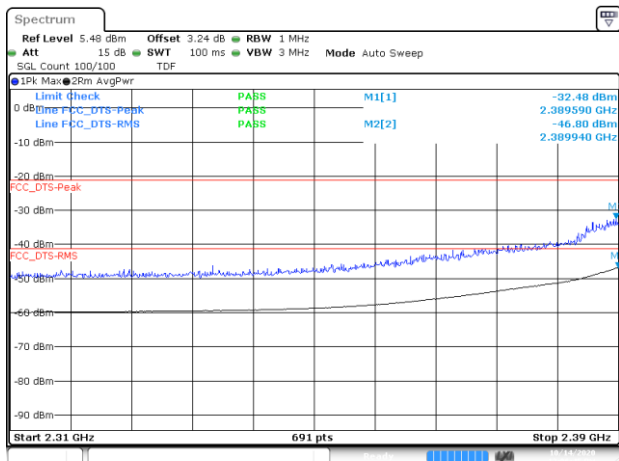

Date: 20 OCT 2020 14:59:53

BE-R-HIGH-2MHz, MIMO-A, 802.11n20-HT8, Ch13

BE-R-LOW, MIMO-A, 802.11n40-HT8, Ch3

BE-NR, MIMO-A, 802.11n40-HT8, Ch3

BE-R-HIGH, MIMO-A, 802.11n40-HT8, Ch9

BE-R-HIGH-2MHz, MIMO-A, 802.11n40-HT8, Ch9

BE-R-HIGH, MIMO-A, 802.11n40-HT8, Ch10

BE-R-HIGH-2MHz, MIMO-A, 802.11n40-HT8, Ch10

BE-R-HIGH, MIMO-A, 802.11n40-HT8, Ch11

BE-R-HIGH-2MHz, MIMO-A, 802.11n40-HT8, Ch11

BE-R-LOW, MIMO-A, 802.11ax20-HE0, Ch1

BE-NR, MIMO-A, 802.11ax20-HE0, Ch1

BE-R-HIGH, MIMO-A, 802.11ax20-HE0, Ch11

BE-R-HIGH-2MHz, MIMO-A, 802.11ax20-HE0, Ch11

BE-R-HIGH, MIMO-A, 802.11ax20-HE0, Ch12

BE-R-HIGH-2MHz, MIMO-A, 802.11ax20-HE0, Ch12

BE-R-HIGH, MIMO-A, 802.11ax20-HE0, Ch13