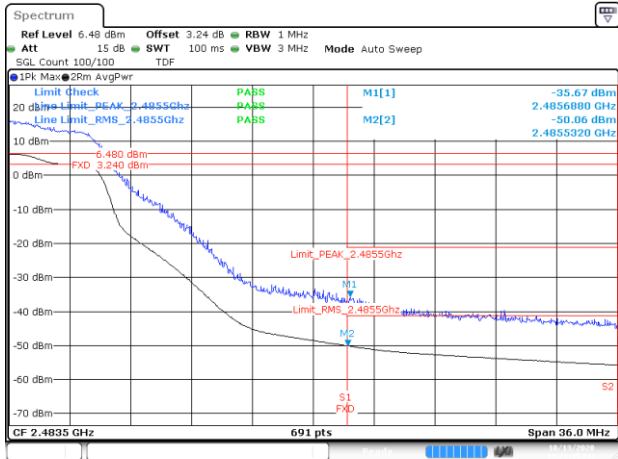

BE-R-HIGH-2MHz, MIMO-A, 802.11ax20-HE0, Ch13

BE-R-LOW, MIMO-A, 802.11ax40-HE0, Ch3

BE-NR, MIMO-A, 802.11ax40-HE0, Ch3

BE-R-HIGH, MIMO-A, 802.11ax40-HE0, Ch9

BE-R-HIGH-2MHz, MIMO-A, 802.11ax40-HE0, Ch9

BE-R-HIGH, MIMO-A, 802.11ax40-HE0, Ch10

BE-R-HIGH-2MHz, MIMO-A, 802.11ax40-HE0, Ch10

BE-R-HIGH, MIMO-A, 802.11ax40-HE0, Ch11

BE-R-HIGH-2MHz, MIMO-A, 802.11ax40-HE0, Ch11

MIMO-B

BE-R-LOW, MIMO-B, 802.11n20-HT8, Ch1

BE-NR, MIMO-B, 802.11n20-HT8 Ch1

BE-R-HIGH, MIMO-B, 802.11n20-HT8, Ch11

BE-R-HIGH-2MHz, MIMO-B, 802.11n20-HT8, Ch11

BE-R-HIGH, MIMO-B, 802.11n20-HT8, Ch12

BE-R-HIGH-2MHz, MIMO-B, 802.11n20-HT8, Ch12