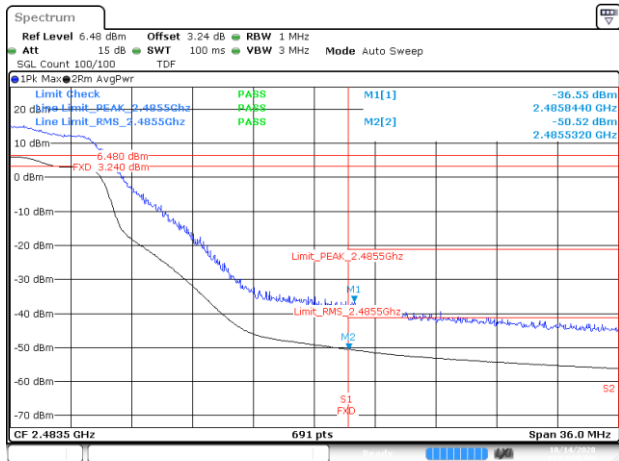

BE-R-LOW, SISO-B, 802.11ax40-HE0, Ch3

BE-NR, SISO-B, 802.11ax40-HE0, Ch3

BE-R-HIGH, SISO-B, 802.11ax40-HE0, Ch9

BE-R-HIGH-2MHz, SISO-B, 802.11ax40-HE0, Ch9

BE-R-HIGH, SISO-B, 802.11ax40-HE0, Ch10

BE-R-HIGH-2MHz, SISO-B, 802.11ax40-HE0, Ch10

BE-R-HIGH, SISO-B, 802.11ax40-HE0, Ch11

BE-R-HIGH-2MHz, SISO-B, 802.11ax40-HE0, Ch11

Date: 20 OCT 2020 17:07:44

Date: 20 OCT 2020 17:07:01

MIMO-A

BE-R-LOW, MIMO-A, 802.11n20-HT8, Ch1

BE-NR, MIMO-A, 802.11n20-HT8 Ch1

BE-R-HIGH, MIMO-A, 802.11n20-HT8, Ch11

BE-R-HIGH-2MHz, MIMO-A, 802.11n20-HT8, Ch11

BE-R-HIGH, MIMO-A, 802.11n20-HT8, Ch12

BE-R-HIGH-2MHz, MIMO-A, 802.11n20-HT8, Ch12

Date: 20 OCT 2020 14:57:00

BE-R-HIGH, MIMO-A, 802.11n20-HT8, Ch13