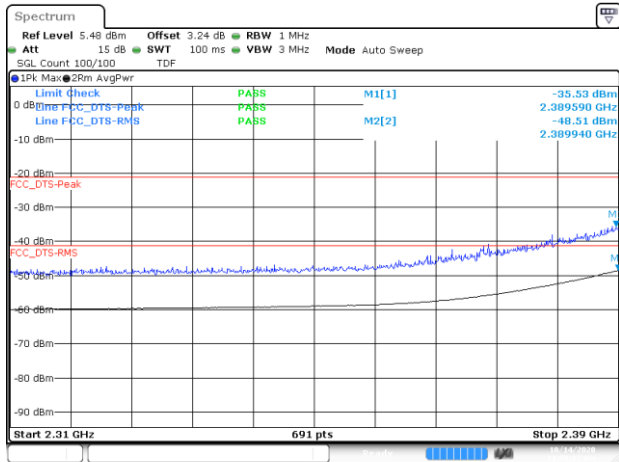

BE-R-LOW, SISO-B, 802.11ax40-HE0, Ch3

BE-NR, SISO-B, 802.11ax40-HE0, Ch3

BE-R-HIGH, SISO-B, 802.11ax40-HE0, Ch9

BE-R-HIGH-2MHz, SISO-B, 802.11ax40-HE0, Ch9

BE-R-HIGH, SISO-B, 802.11ax40-HE0, Ch10

BE-R-HIGH-2MHz, SISO-B, 802.11ax40-HE0, Ch10

BE-R-HIGH, SISO-B, 802.11ax40-HE0, Ch11

BE-R-HIGH-2MHz, SISO-B, 802.11ax40-HE0, Ch11

Date: 20 OCT 2020 17:07:44

Date: 20 OCT 2020 17:07:01

MIMO-A

BE-R-LOW, MIMO-A, 802.11n20-HT8, Ch1

BE-NR, MIMO-A, 802.11n20-HT8 Ch1

BE-R-HIGH, MIMO-A, 802.11n20-HT8, Ch11

BE-R-HIGH-2MHz, MIMO-A, 802.11n20-HT8, Ch11

BE-R-HIGH, MIMO-A, 802.11n20-HT8, Ch12

BE-R-HIGH-2MHz, MIMO-A, 802.11n20-HT8, Ch12

Date: 20 OCT 2020 14:57:00

BE-R-HIGH, MIMO-A, 802.11n20-HT8, Ch13