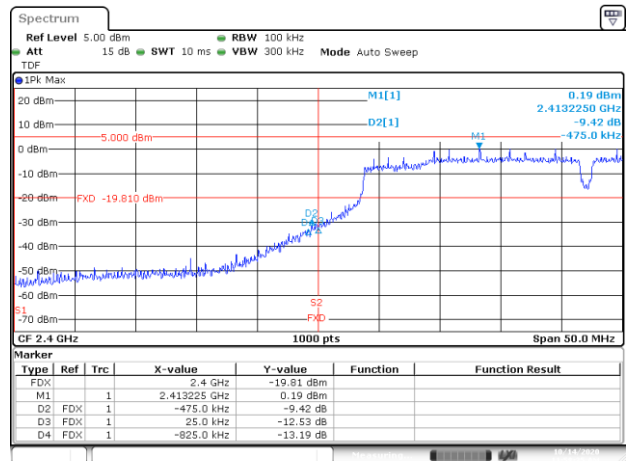

BE-R-HIGH, SISO-B, 802.11ax40-HE0, Ch11

BE-R-HIGH-2MHz, SISO-B, 802.11ax40-HE0, Ch11

Date: 20 OCT 2020 17:07:44

Date: 20 OCT 2020 17:07:01

MIMO-A

BE-R-LOW, MIMO-A, 802.11n20-HT8, Ch1

BE-NR, MIMO-A, 802.11n20-HT8 Ch1

BE-R-HIGH, MIMO-A, 802.11n20-HT8, Ch11

BE-R-HIGH-2MHz, MIMO-A, 802.11n20-HT8, Ch11

BE-R-HIGH, MIMO-A, 802.11n20-HT8, Ch12

BE-R-HIGH-2MHz, MIMO-A, 802.11n20-HT8, Ch12

Date: 20 OCT 2020 14:57:00

BE-R-HIGH, MIMO-A, 802.11n20-HT8, Ch13

Date: 20 OCT 2020 14:59:53

BE-R-HIGH-2MHz, MIMO-A, 802.11n20-HT8, Ch13

BE-R-LOW, MIMO-A, 802.11n40-HT8, Ch3

BE-NR, MIMO-A, 802.11n40-HT8, Ch3

BE-R-HIGH, MIMO-A, 802.11n40-HT8, Ch9

BE-R-HIGH-2MHz, MIMO-A, 802.11n40-HT8, Ch9