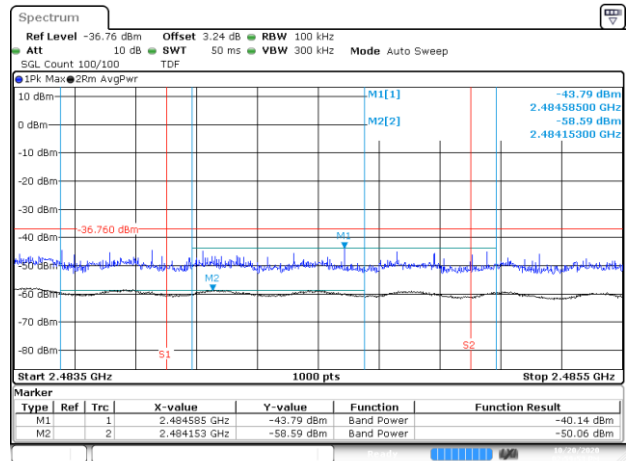

BE-R-HIGH, MIMO-A, 802.11n20-HT8, Ch11

BE-R-HIGH-2MHz, MIMO-A, 802.11n20-HT8, Ch11

BE-R-HIGH, MIMO-A, 802.11n20-HT8, Ch12

BE-R-HIGH-2MHz, MIMO-A, 802.11n20-HT8, Ch12

Date: 20 OCT 2020 14:57:00

BE-R-HIGH, MIMO-A, 802.11n20-HT8, Ch13