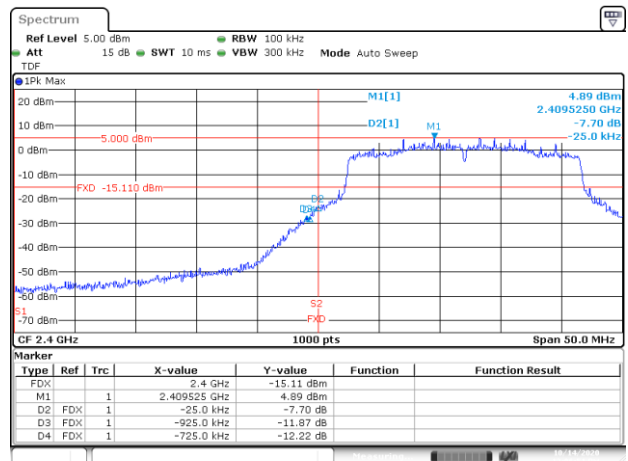

Date: 20 OCT 2020 14:59:53

BE-R-HIGH-2MHz, MIMO-A, 802.11n20-HT8, Ch13

BE-R-LOW, MIMO-A, 802.11n40-HT8, Ch3

BE-NR, MIMO-A, 802.11n40-HT8, Ch3

BE-R-HIGH, MIMO-A, 802.11n40-HT8, Ch9

BE-R-HIGH-2MHz, MIMO-A, 802.11n40-HT8, Ch9

BE-R-HIGH, MIMO-A, 802.11n40-HT8, Ch10

BE-R-HIGH-2MHz, MIMO-A, 802.11n40-HT8, Ch10

BE-R-HIGH, MIMO-A, 802.11n40-HT8, Ch11

BE-R-HIGH-2MHz, MIMO-A, 802.11n40-HT8, Ch11

BE-R-LOW, MIMO-A, 802.11ax20-HE0, Ch1

BE-NR, MIMO-A, 802.11ax20-HE0, Ch1

BE-R-HIGH, MIMO-A, 802.11ax20-HE0, Ch11

BE-R-HIGH-2MHz, MIMO-A, 802.11ax20-HE0, Ch11

BE-R-HIGH, MIMO-A, 802.11ax20-HE0, Ch12

BE-R-HIGH-2MHz, MIMO-A, 802.11ax20-HE0, Ch12

BE-R-HIGH, MIMO-A, 802.11ax20-HE0, Ch13