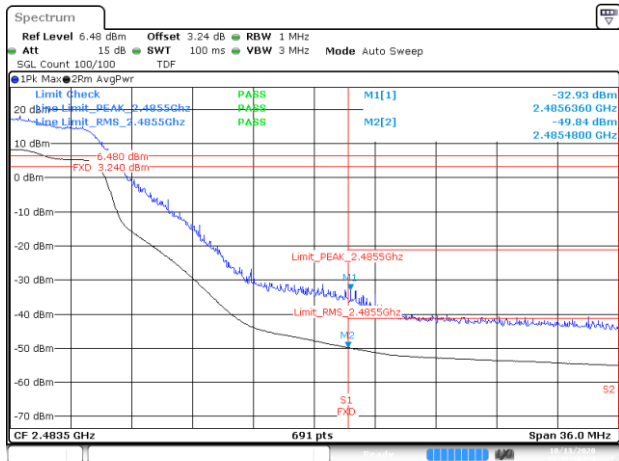

BE-R-HIGH, SISO-B, 802.11b-1Mbps, Ch13

BE-R-HIGH-2MHz, SISO-B, 802.11b-1Mbps, Ch13

BE-R-LOW, SISO-B, 802.11g-6Mbps, Ch1

BE-NR, SISO-B, 802.11g-6Mbps, Ch1

BE-R-HIGH, SISO-B, 802.11g-6Mbps, Ch11

BE-R-HIGH-2MHz, SISO-B, 802.11g-6Mbps, Ch11

BE-R-HIGH, SISO-B, 802.11g-6Mbps, Ch12

BE-R-HIGH-2MHz, SISO-B, 802.11g-6Mbps, Ch12

BE-R-HIGH, SISO-B, 802.11g-6Mbps, Ch13

BE-R-HIGH-2MHz, SISO-B, 802.11g-6Mbps, Ch13

BE-R-LOW, SISO-B, 802.11n20-HT0, Ch1

BE-NR, SISO-B, 802.11n20-HT0, Ch1

BE-R-HIGH, SISO-B, 802.11n20-HT0, Ch11

BE-R-HIGH-2MHz, SISO-B, 802.11n20-HT0, Ch11

BE-R-HIGH, SISO-B, 802.11n20-HT0, Ch12

BE-R-HIGH-2MHz, SISO-B, 802.11n20-HT0, Ch12

BE-R-HIGH, SISO-B, 802.11n20-HT0, Ch13