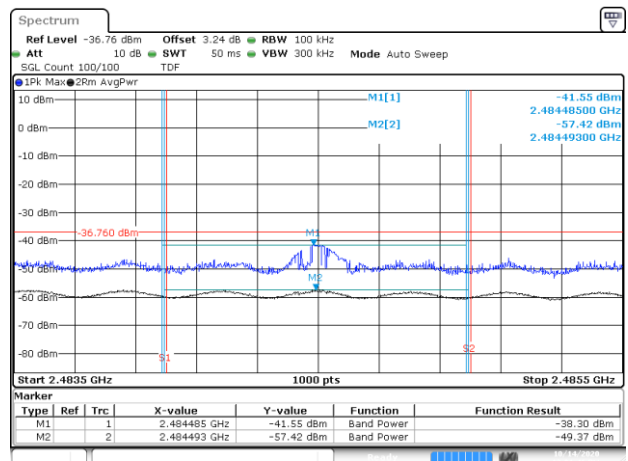

Date: 20 OCT 2020 14:59:53

BE-R-HIGH-2MHz, MIMO-A, 802.11n20-HT8, Ch13

BE-R-LOW, MIMO-A, 802.11n40-HT8, Ch3

BE-NR, MIMO-A, 802.11n40-HT8, Ch3

BE-R-HIGH, MIMO-A, 802.11n40-HT8, Ch9

BE-R-HIGH-2MHz, MIMO-A, 802.11n40-HT8, Ch9

BE-R-HIGH, MIMO-A, 802.11n40-HT8, Ch10

BE-R-HIGH-2MHz, MIMO-A, 802.11n40-HT8, Ch10

BE-R-HIGH, MIMO-A, 802.11n40-HT8, Ch11

BE-R-HIGH-2MHz, MIMO-A, 802.11n40-HT8, Ch11

BE-R-LOW, MIMO-A, 802.11ax20-HE0, Ch1

BE-NR, MIMO-A, 802.11ax20-HE0, Ch1