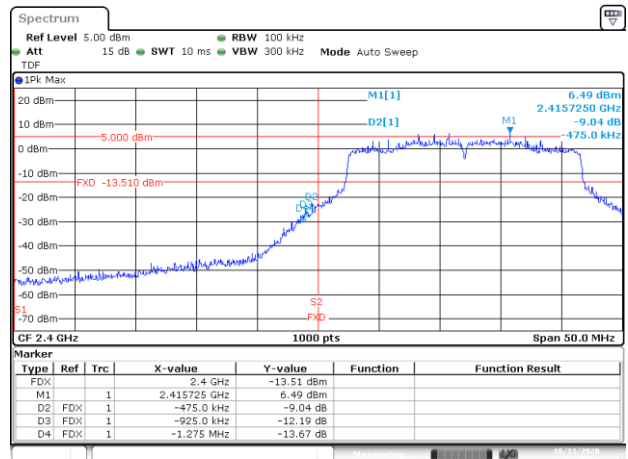

BE-R-HIGH-2MHz, SISO-B, 802.11n20-HT0, Ch13

BE-R-LOW, SISO-B, 802.11n40-HT0, Ch3

BE-NR, SISO-B, 802.11n40-HT0, Ch3

BE-R-HIGH, SISO-B, 802.11n40-HT0, Ch9

BE-R-HIGH-2MHz, SISO-B, 802.11n40-HT0, Ch9

BE-R-HIGH, SISO-B, 802.11n40-HT0, Ch10

BE-R-HIGH-2MHz, SISO-B, 802.11n40-HT0, Ch10

BE-R-HIGH, SISO-B, 802.11n40-HT0, Ch11

BE-R-HIGH-2MHz, SISO-B, 802.11n40-HT0, Ch11

BE-R-LOW, SISO-B, 802.11ax20-HE0, Ch1

BE-NR, SISO-B, 802.11ax20-HE0, Ch1

BE-R-HIGH, SISO-B, 802.11ax20-HE0, Ch11

BE-R-HIGH-2MHz, SISO-B, 802.11ax20-HE0, Ch11

BE-R-HIGH, SISO-B, 802.11ax20-HE0, Ch12

BE-R-HIGH-2MHz, SISO-B, 802.11ax20-HE0, Ch12

BE-R-HIGH, SISO-B, 802.11ax20-HE0, Ch13

BE-R-HIGH-2MHz, SISO-B, 802.11ax20-HE0, Ch13

BE-R-LOW, SISO-B, 802.11ax40-HE0, Ch3

BE-NR, SISO-B, 802.11ax40-HE0, Ch3

BE-R-HIGH, SISO-B, 802.11ax40-HE0, Ch9

BE-R-HIGH-2MHz, SISO-B, 802.11ax40-HE0, Ch9

BE-R-HIGH, SISO-B, 802.11ax40-HE0, Ch10

BE-R-HIGH-2MHz, SISO-B, 802.11ax40-HE0, Ch10