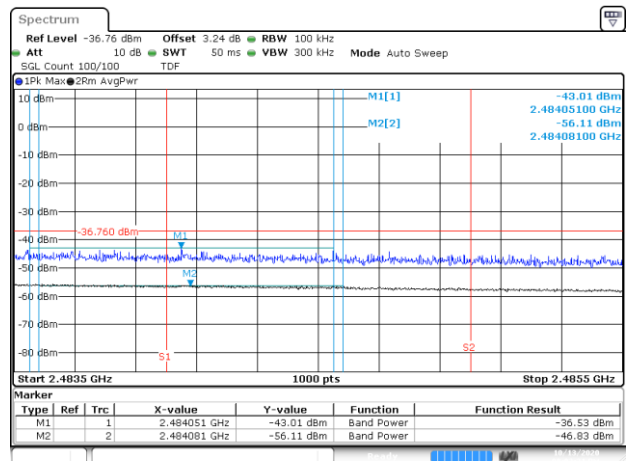

BE-R-HIGH-2MHz, SISO-B, 802.11n40-HT0, Ch10

BE-R-HIGH, SISO-B, 802.11n40-HT0, Ch11

BE-R-HIGH-2MHz, SISO-B, 802.11n40-HT0, Ch11

BE-R-LOW, SISO-B, 802.11ax20-HE0, Ch1

BE-NR, SISO-B, 802.11ax20-HE0, Ch1

BE-R-HIGH, SISO-B, 802.11ax20-HE0, Ch11

BE-R-HIGH-2MHz, SISO-B, 802.11ax20-HE0, Ch11

BE-R-HIGH, SISO-B, 802.11ax20-HE0, Ch12

BE-R-HIGH-2MHz, SISO-B, 802.11ax20-HE0, Ch12

BE-R-HIGH, SISO-B, 802.11ax20-HE0, Ch13

BE-R-HIGH-2MHz, SISO-B, 802.11ax20-HE0, Ch13