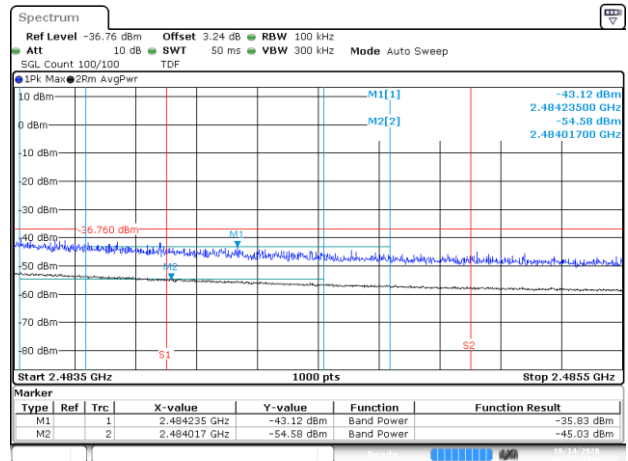

BE-R-HIGH-2MHz, SISO-B, 802.11n20-HT0, Ch13

BE-R-LOW, SISO-B, 802.11n40-HT0, Ch3

BE-NR, SISO-B, 802.11n40-HT0, Ch3

BE-R-HIGH, SISO-B, 802.11n40-HT0, Ch9

BE-R-HIGH-2MHz, SISO-B, 802.11n40-HT0, Ch9

BE-R-HIGH, SISO-B, 802.11n40-HT0, Ch10

BE-R-HIGH-2MHz, SISO-B, 802.11n40-HT0, Ch10

BE-R-HIGH, SISO-B, 802.11n40-HT0, Ch11

BE-R-HIGH-2MHz, SISO-B, 802.11n40-HT0, Ch11

BE-R-LOW, SISO-B, 802.11ax20-HE0, Ch1

BE-NR, SISO-B, 802.11ax20-HE0, Ch1

BE-R-HIGH, SISO-B, 802.11ax20-HE0, Ch11

BE-R-HIGH-2MHz, SISO-B, 802.11ax20-HE0, Ch11

BE-R-HIGH, SISO-B, 802.11ax20-HE0, Ch12

BE-R-HIGH-2MHz, SISO-B, 802.11ax20-HE0, Ch12

BE-R-HIGH, SISO-B, 802.11ax20-HE0, Ch13

BE-R-HIGH-2MHz, SISO-B, 802.11ax20-HE0, Ch13