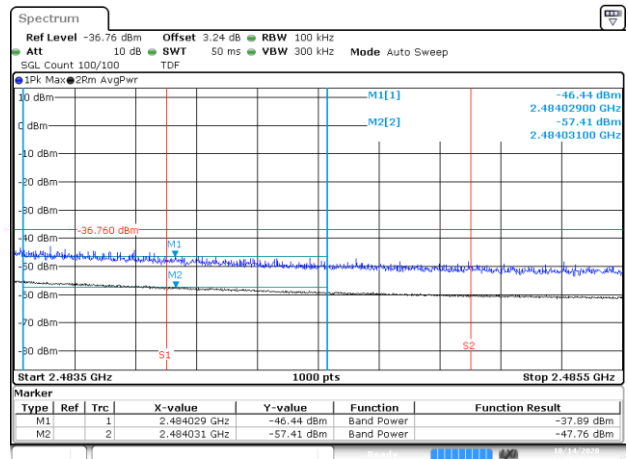

BE-R-HIGH, MIMO-A, 802.11n40-HT8, Ch10

BE-R-HIGH-2MHz, MIMO-A, 802.11n40-HT8, Ch10

BE-R-HIGH, MIMO-A, 802.11n40-HT8, Ch11

BE-R-HIGH-2MHz, MIMO-A, 802.11n40-HT8, Ch11

BE-R-LOW, MIMO-A, 802.11ax20-HE0, Ch1

BE-NR, MIMO-A, 802.11ax20-HE0, Ch1

BE-R-HIGH, MIMO-A, 802.11ax20-HE0, Ch11

BE-R-HIGH-2MHz, MIMO-A, 802.11ax20-HE0, Ch11

BE-R-HIGH, MIMO-A, 802.11ax20-HE0, Ch12

BE-R-HIGH-2MHz, MIMO-A, 802.11ax20-HE0, Ch12

BE-R-HIGH, MIMO-A, 802.11ax20-HE0, Ch13