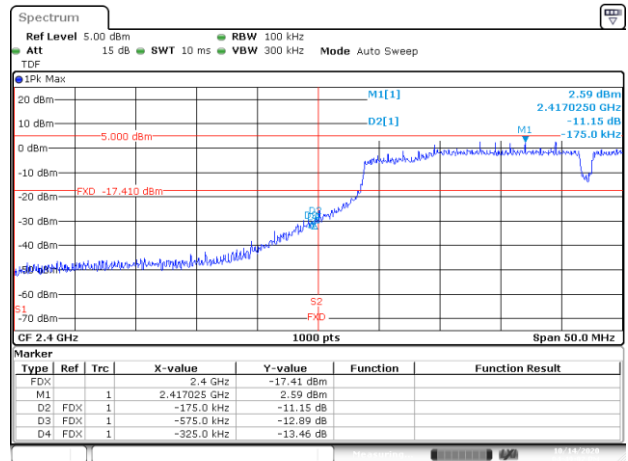

BE-R-HIGH, SISO-B, 802.11g-6Mbps, Ch12

BE-R-HIGH-2MHz, SISO-B, 802.11g-6Mbps, Ch12

BE-R-HIGH, SISO-B, 802.11g-6Mbps, Ch13

BE-R-HIGH-2MHz, SISO-B, 802.11g-6Mbps, Ch13

BE-R-LOW, SISO-B, 802.11n20-HT0, Ch1

BE-NR, SISO-B, 802.11n20-HT0, Ch1

BE-R-HIGH, SISO-B, 802.11n20-HT0, Ch11

BE-R-HIGH-2MHz, SISO-B, 802.11n20-HT0, Ch11

BE-R-HIGH, SISO-B, 802.11n20-HT0, Ch12

BE-R-HIGH-2MHz, SISO-B, 802.11n20-HT0, Ch12

BE-R-HIGH, SISO-B, 802.11n20-HT0, Ch13

BE-R-HIGH-2MHz, SISO-B, 802.11n20-HT0, Ch13

BE-R-LOW, SISO-B, 802.11n40-HT0, Ch3

BE-NR, SISO-B, 802.11n40-HT0, Ch3

BE-R-HIGH, SISO-B, 802.11n40-HT0, Ch9

BE-R-HIGH-2MHz, SISO-B, 802.11n40-HT0, Ch9

BE-R-HIGH, SISO-B, 802.11n40-HT0, Ch10

BE-R-HIGH-2MHz, SISO-B, 802.11n40-HT0, Ch10

BE-R-HIGH, SISO-B, 802.11n40-HT0, Ch11

BE-R-HIGH-2MHz, SISO-B, 802.11n40-HT0, Ch11

BE-R-LOW, SISO-B, 802.11ax20-HE0, Ch1

BE-NR, SISO-B, 802.11ax20-HE0, Ch1

BE-R-HIGH, SISO-B, 802.11ax20-HE0, Ch11