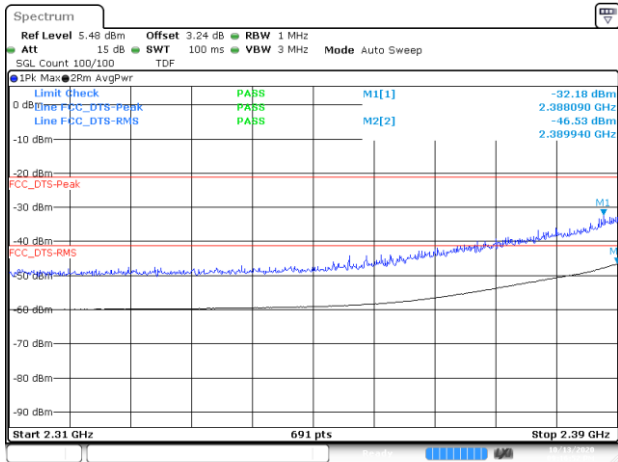

BE-R-HIGH-2MHz, MIMO-A, 802.11ax20-HE0, Ch13

BE-R-LOW, MIMO-A, 802.11ax40-HE0, Ch3

BE-NR, MIMO-A, 802.11ax40-HE0, Ch3

BE-R-HIGH, MIMO-A, 802.11ax40-HE0, Ch9

BE-R-HIGH-2MHz, MIMO-A, 802.11ax40-HE0, Ch9

BE-R-HIGH, MIMO-A, 802.11ax40-HE0, Ch10

BE-R-HIGH-2MHz, MIMO-A, 802.11ax40-HE0, Ch10

BE-R-HIGH, MIMO-A, 802.11ax40-HE0, Ch11

BE-R-HIGH-2MHz, MIMO-A, 802.11ax40-HE0, Ch11

MIMO-B

BE-R-LOW, MIMO-B, 802.11n20-HT8, Ch1

BE-NR, MIMO-B, 802.11n20-HT8 Ch1

BE-R-HIGH, MIMO-B, 802.11n20-HT8, Ch11

BE-R-HIGH-2MHz, MIMO-B, 802.11n20-HT8, Ch11

BE-R-HIGH, MIMO-B, 802.11n20-HT8, Ch12

BE-R-HIGH-2MHz, MIMO-B, 802.11n20-HT8, Ch12