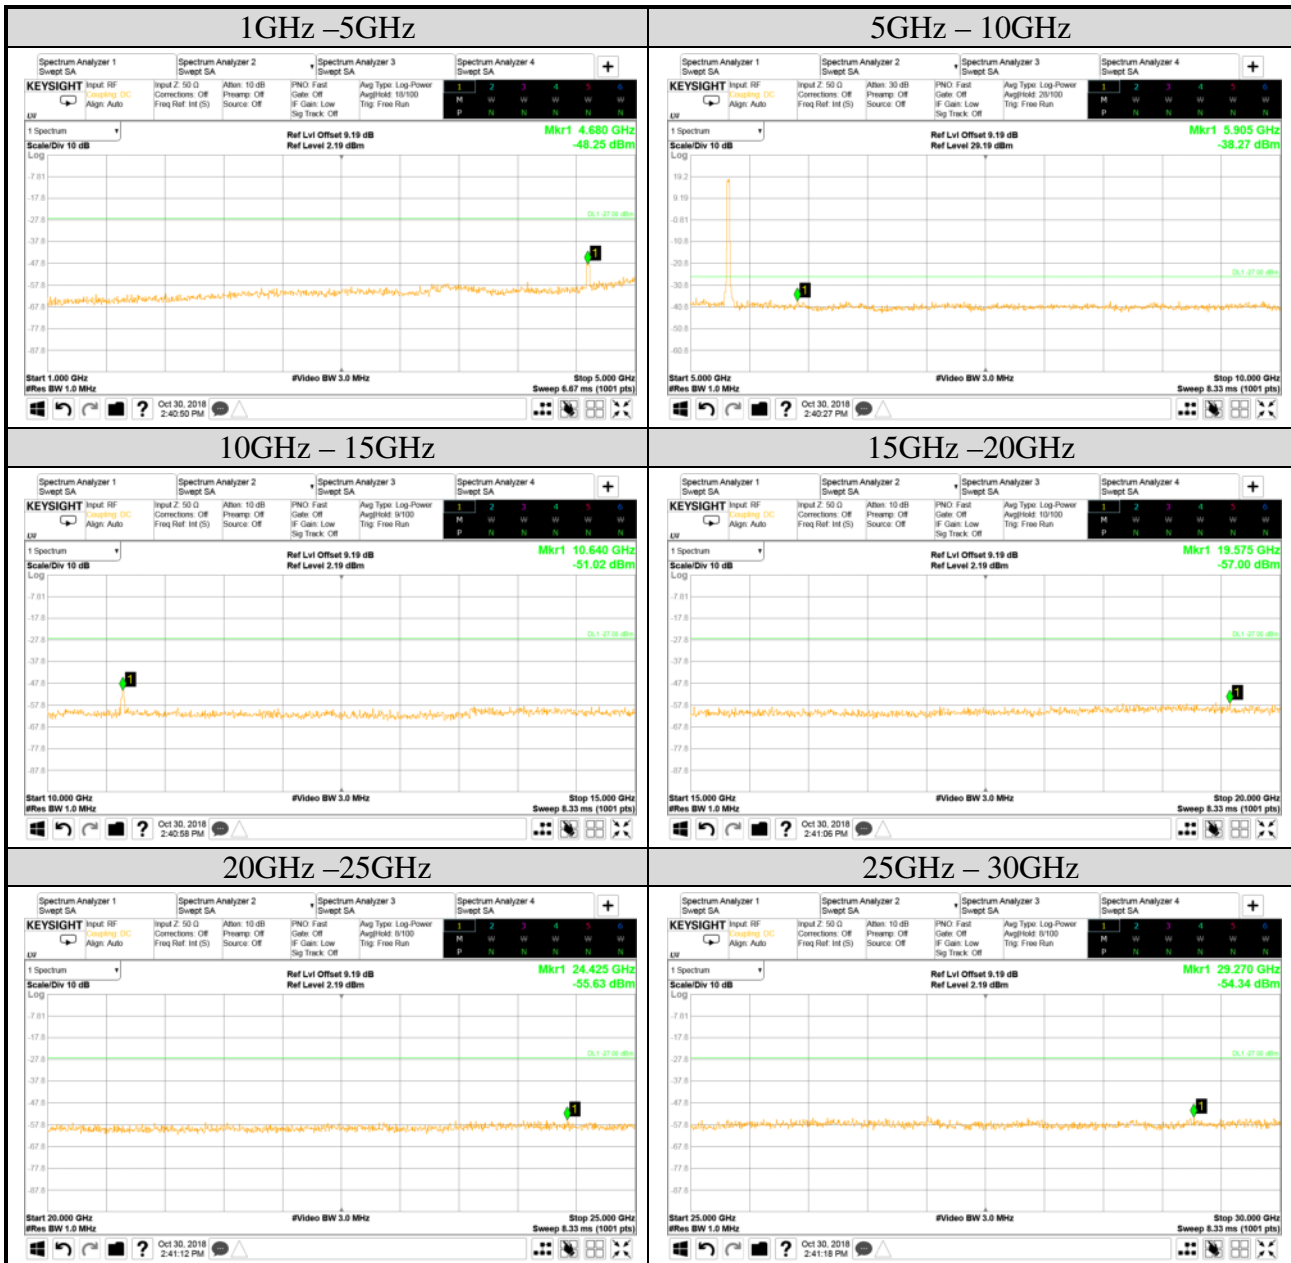

Audix Technology Corp.
No. 53-11, Dingfu, Linkou, Dist.,
New Taipei City 244, Taiwan

Tel: +886 2 26099301
Fax: +886 2 26099303

Test Date	2018/10/30	Temp./Hum.	25°C/55%
Mode	802.11n-HT20	UNII Band	II-2A
		Frequency	TX 5320MHz
Cable Loss	3.37dB	Test Voltage	AC 120V, 60Hz (Via AC Adapter)
Simultaneous Factor 10 log(n) (Note: "n" is antenna number)			3