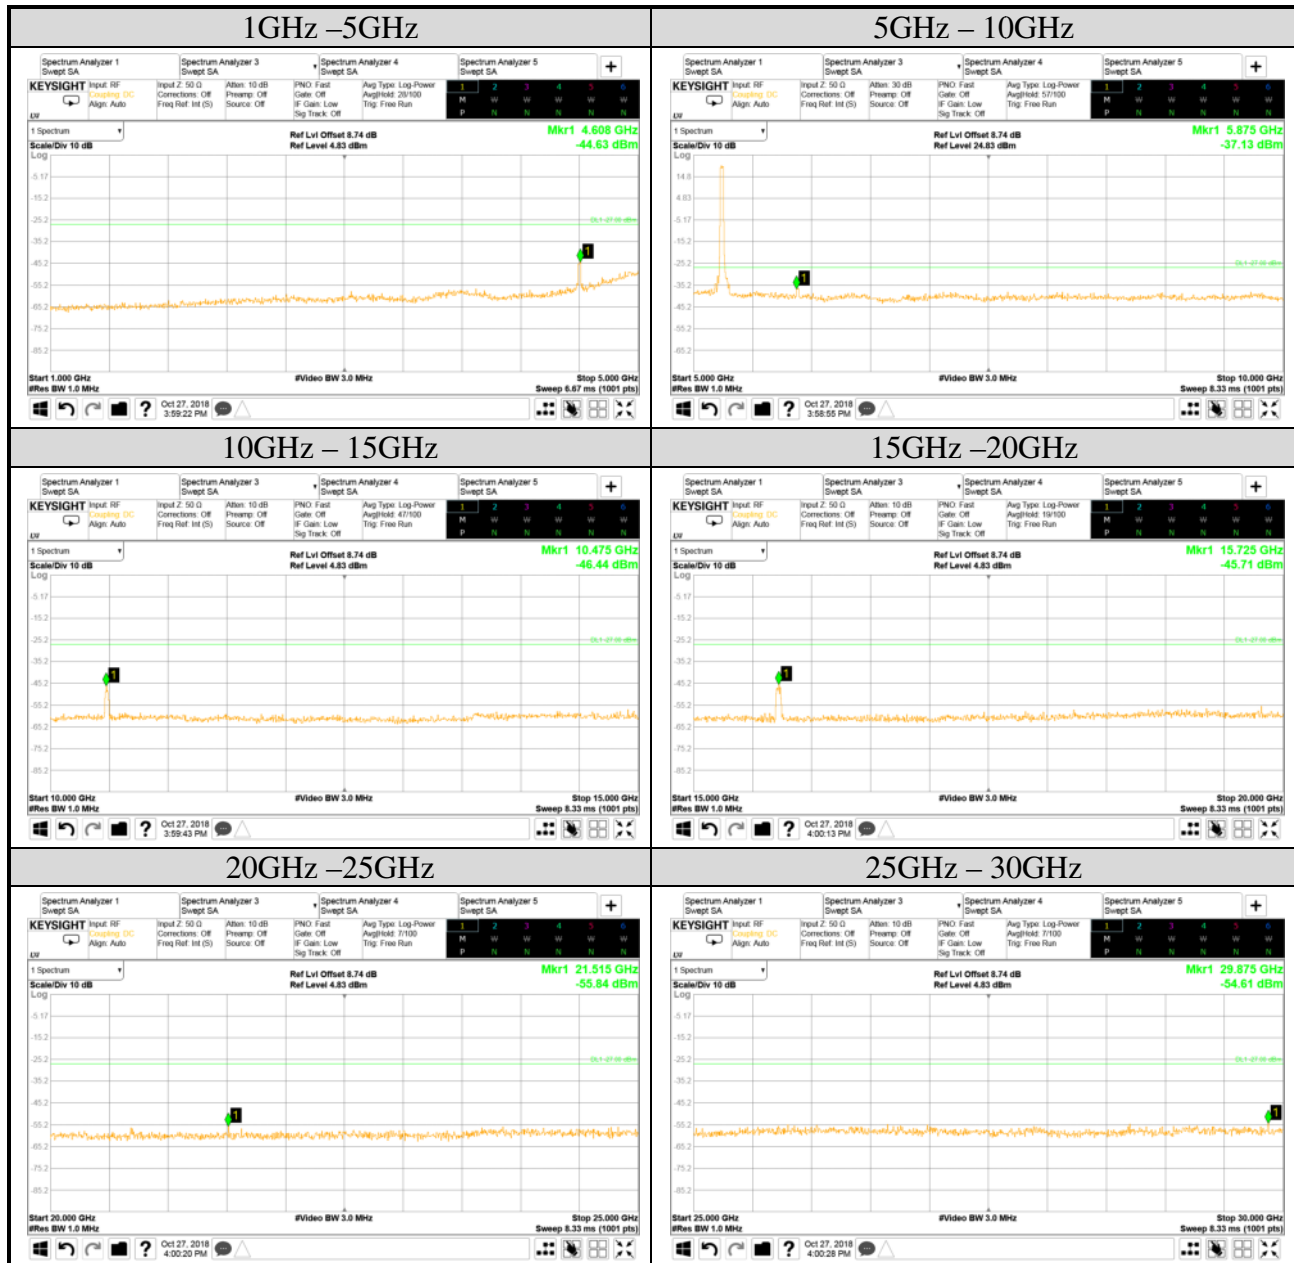

Audix Technology Corp.
No. 53-11, Dingfu, Linkou, Dist.,
New Taipei City 244, Taiwan

Tel: +886 2 26099301
Fax: +886 2 26099303

Test Date	2018/10/27	Temp./Hum.	25°C/55%
Mode	802.11n-HT20	UNII Band	I
		Frequency	TX 5240MHz
Cable Loss	2.92dB	Test Voltage	AC 120V, 60Hz (Via AC Adapter)
Simultaneous Factor 10 log(n) (Note: "n" is antenna number)			3