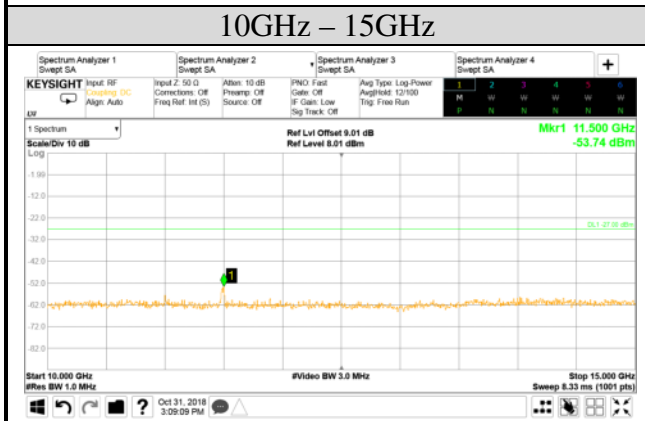

Test Date	2018/10/31	Temp./Hum.	25°C/55%
Mode	802.11n-HT20	UNII Band	II-2C
		Frequency	TX 5720MHz
Cable Loss	3.37dB	Test Voltage	AC 120V, 60Hz (Via AC Adapter)
Simultaneous Factor 10 log(n) (Note: "n" is antenna number)			3

**Audix Technology Corp.**  
 No. 53-11, Dingfu, Linkou, Dist.,  
 New Taipei City 244, Taiwan

**Tel: +886 2 26099301**  
**Fax: +886 2 26099303**

Test Date	2018/10/31	Temp./Hum.	25°C/55%
Mode	802.11n-HT20	UNII Band	III
		Frequency	TX 5745MHz
Cable Loss	3.91dB	Test Voltage	AC 120V, 60Hz (Via AC Adapter)
Simultaneous Factor 10 log(n) (Note: "n" is antenna number)			3