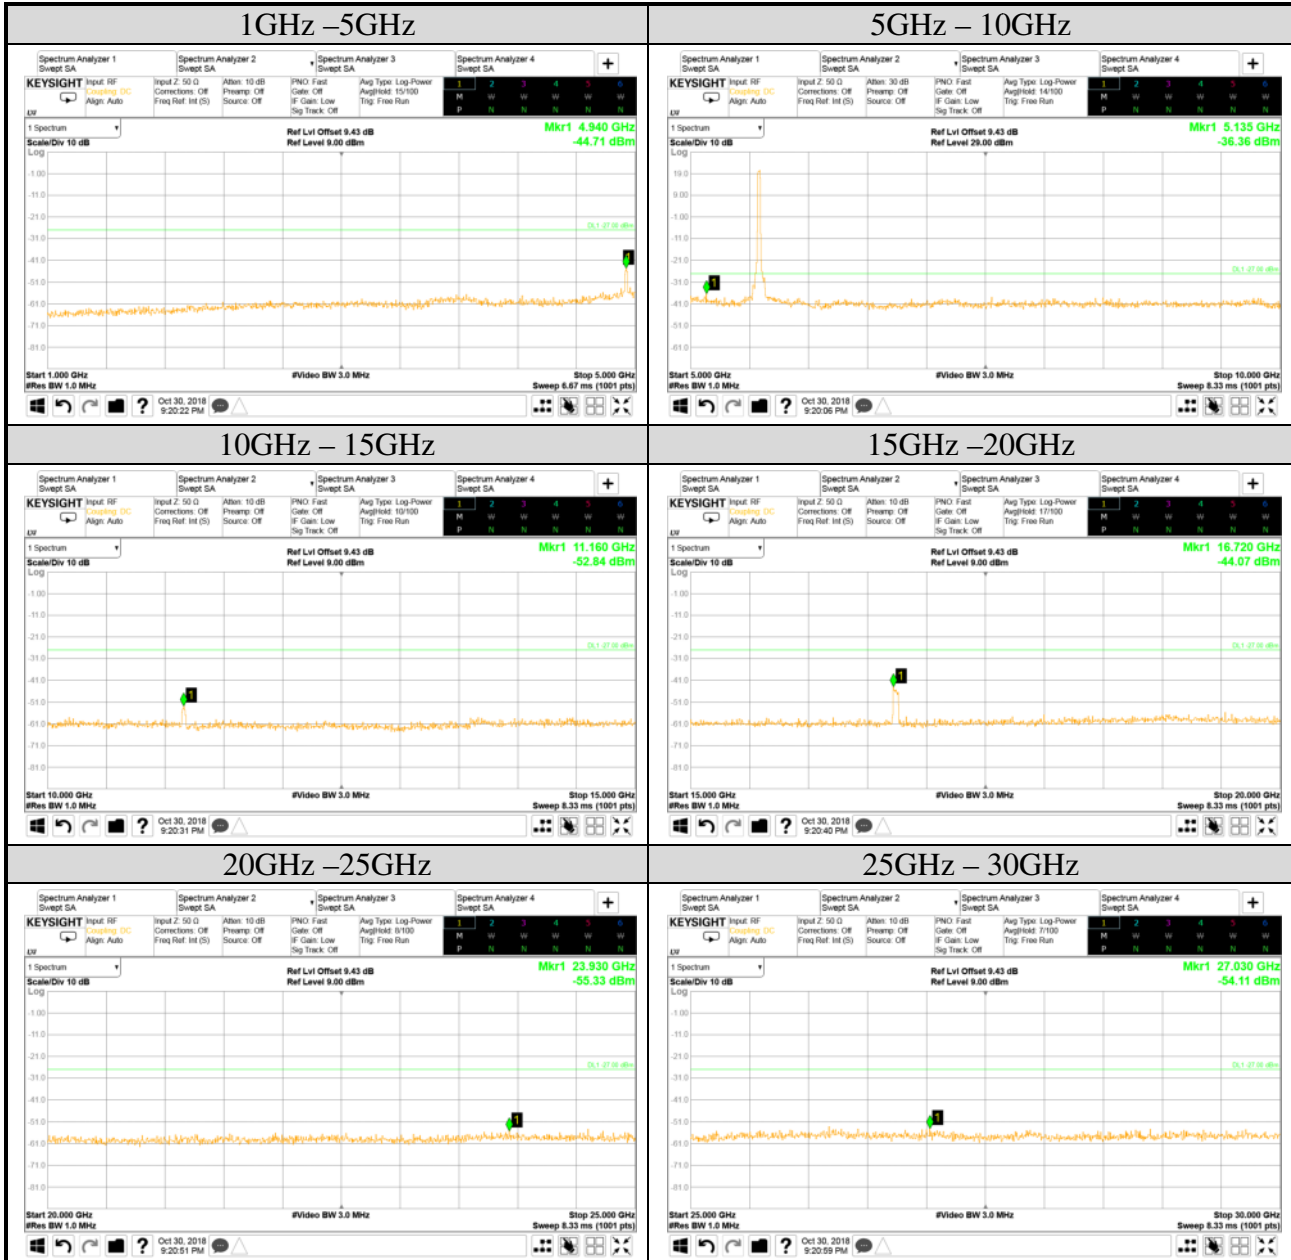

Audix Technology Corp.
No. 53-11, Dingfu, Linkou, Dist.,
New Taipei City 244, Taiwan

Tel: +886 2 26099301
Fax: +886 2 26099303

Test Date	2018/10/30	Temp./Hum.	25°C/55%
Mode	802.11n-HT20	UNII Band	II-2C
		Frequency	TX 5580MHz
Cable Loss	3.37dB	Test Voltage	AC 120V, 60Hz (Via AC Adapter)
Simultaneous Factor 10 log(n) (Note: "n" is antenna number)			3