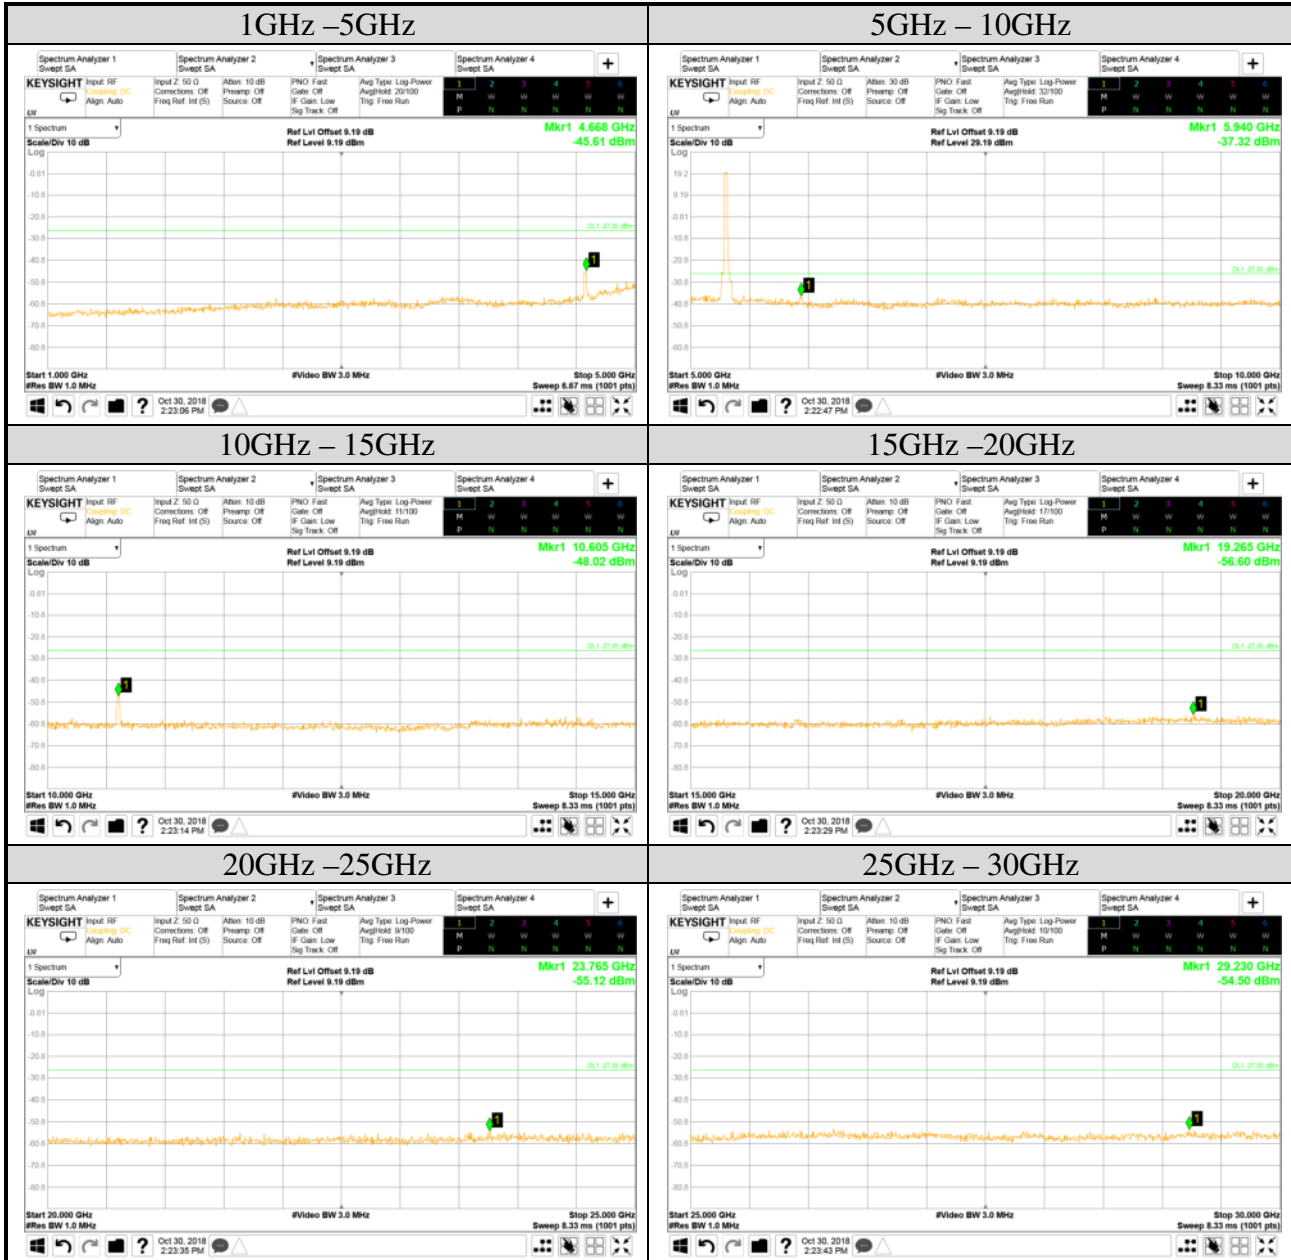

Audix Technology Corp.
No. 53-11, Dingfu, Linkou, Dist.,
New Taipei City 244, Taiwan

Tel: +886 2 26099301
Fax: +886 2 26099303

Test Date	2018/10/30	Temp./Hum.	25°C/55%
Mode	802.11n-HT20	UNII Band	II-2A
		Frequency	TX 5300MHz
Cable Loss	3.37dB	Test Voltage	AC 120V, 60Hz (Via AC Adapter)
Simultaneous Factor 10 log(n) (Note: "n" is antenna number)			3