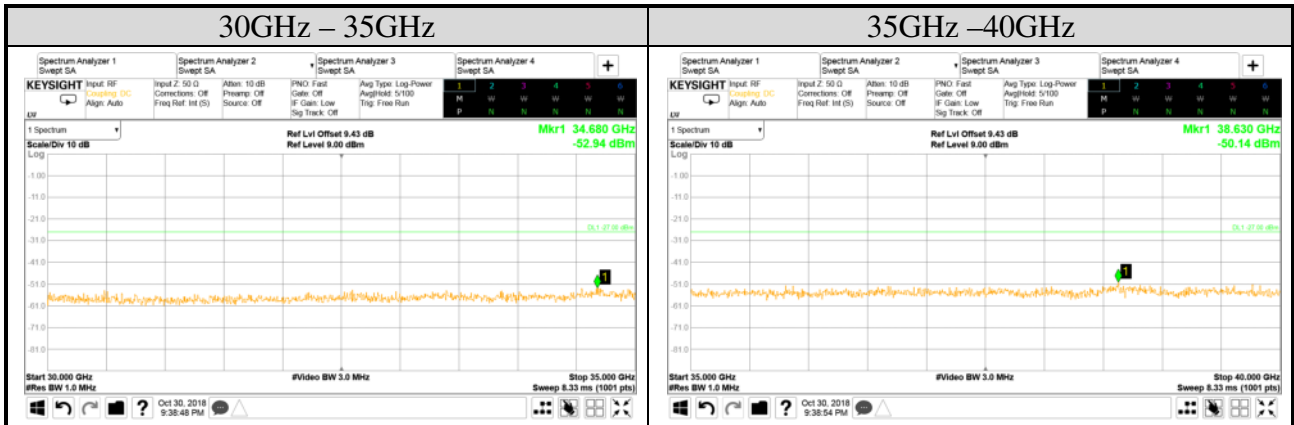

Audix Technology Corp.
No. 53-11, Dingfu, Linkou, Dist.,
New Taipei City 244, Taiwan

Tel: +886 2 26099301
Fax: +886 2 26099303