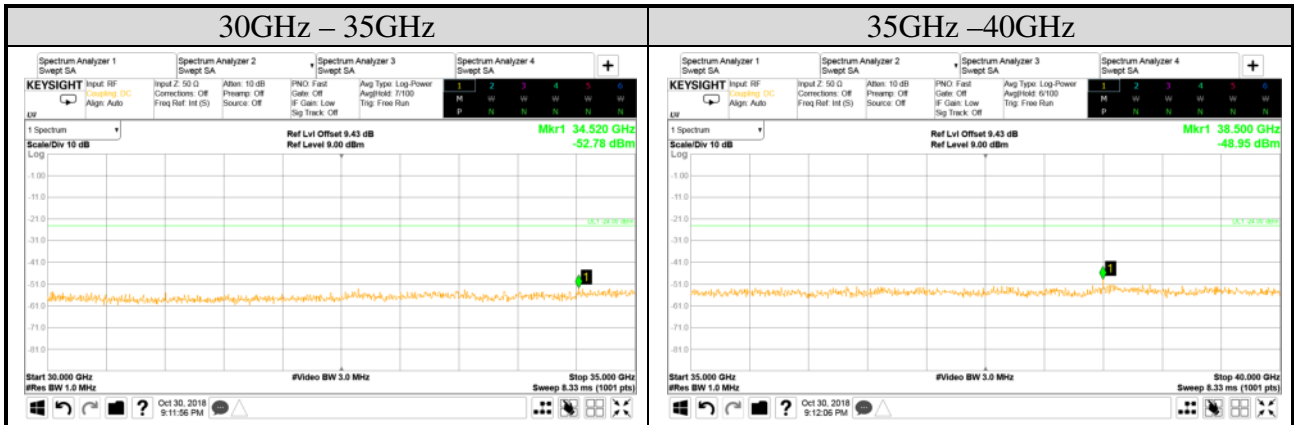

Audix Technology Corp.
No. 53-11, Dingfu, Linkou, Dist.,
New Taipei City 244, Taiwan

Tel: +886 2 26099301
Fax: +886 2 26099303