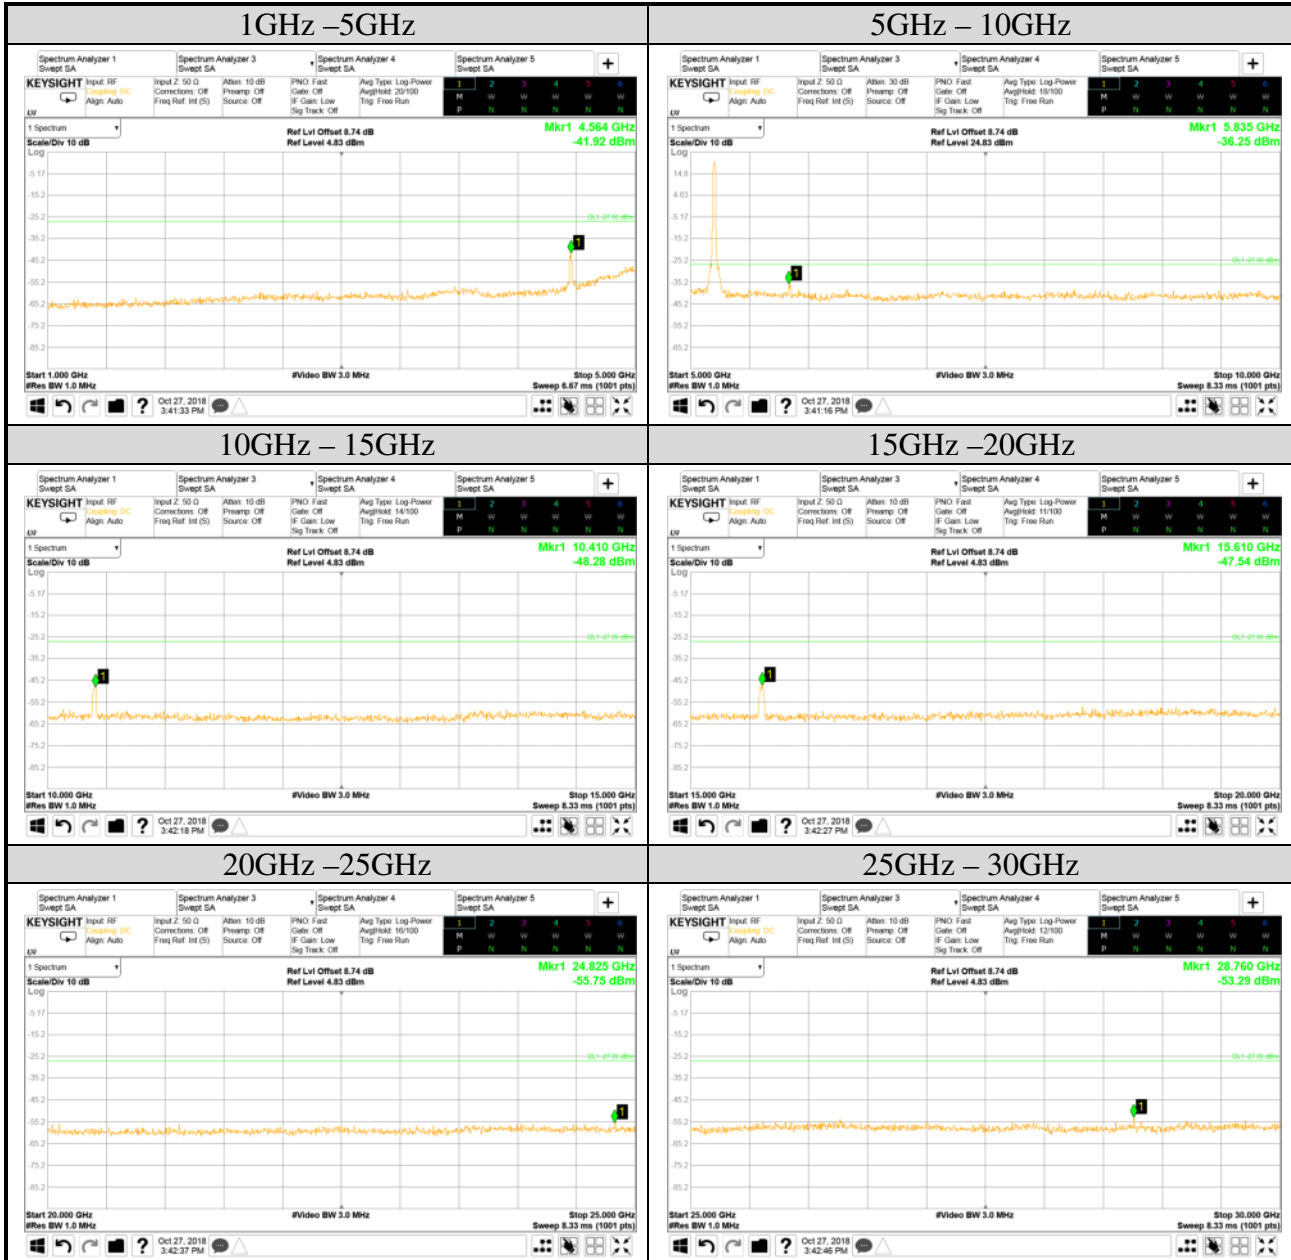

**Audix Technology Corp.**  
 No. 53-11, Dingfu, Linkou, Dist.,  
 New Taipei City 244, Taiwan

**Tel: +886 2 26099301**  
**Fax: +886 2 26099303**

Test Date	2018/10/27	Temp./Hum.	25°C/55%
Mode	802.11n-HT20	UNII Band	I
		Frequency	TX 5180MHz
Cable Loss	2.92dB	Test Voltage	AC 120V, 60Hz (Via AC Adapter)
Simultaneous Factor 10 log(n) (Note: "n" is antenna number)			3

Test Date	2018/10/27	Temp./Hum.	25°C/55%
Mode	802.11n-HT20	UNII Band	I
		Frequency	TX 5200MHz
Cable Loss	2.92dB	Test Voltage	AC 120V, 60Hz (Via AC Adapter)
Simultaneous Factor 10 log(n) (Note: "n" is antenna number)			3