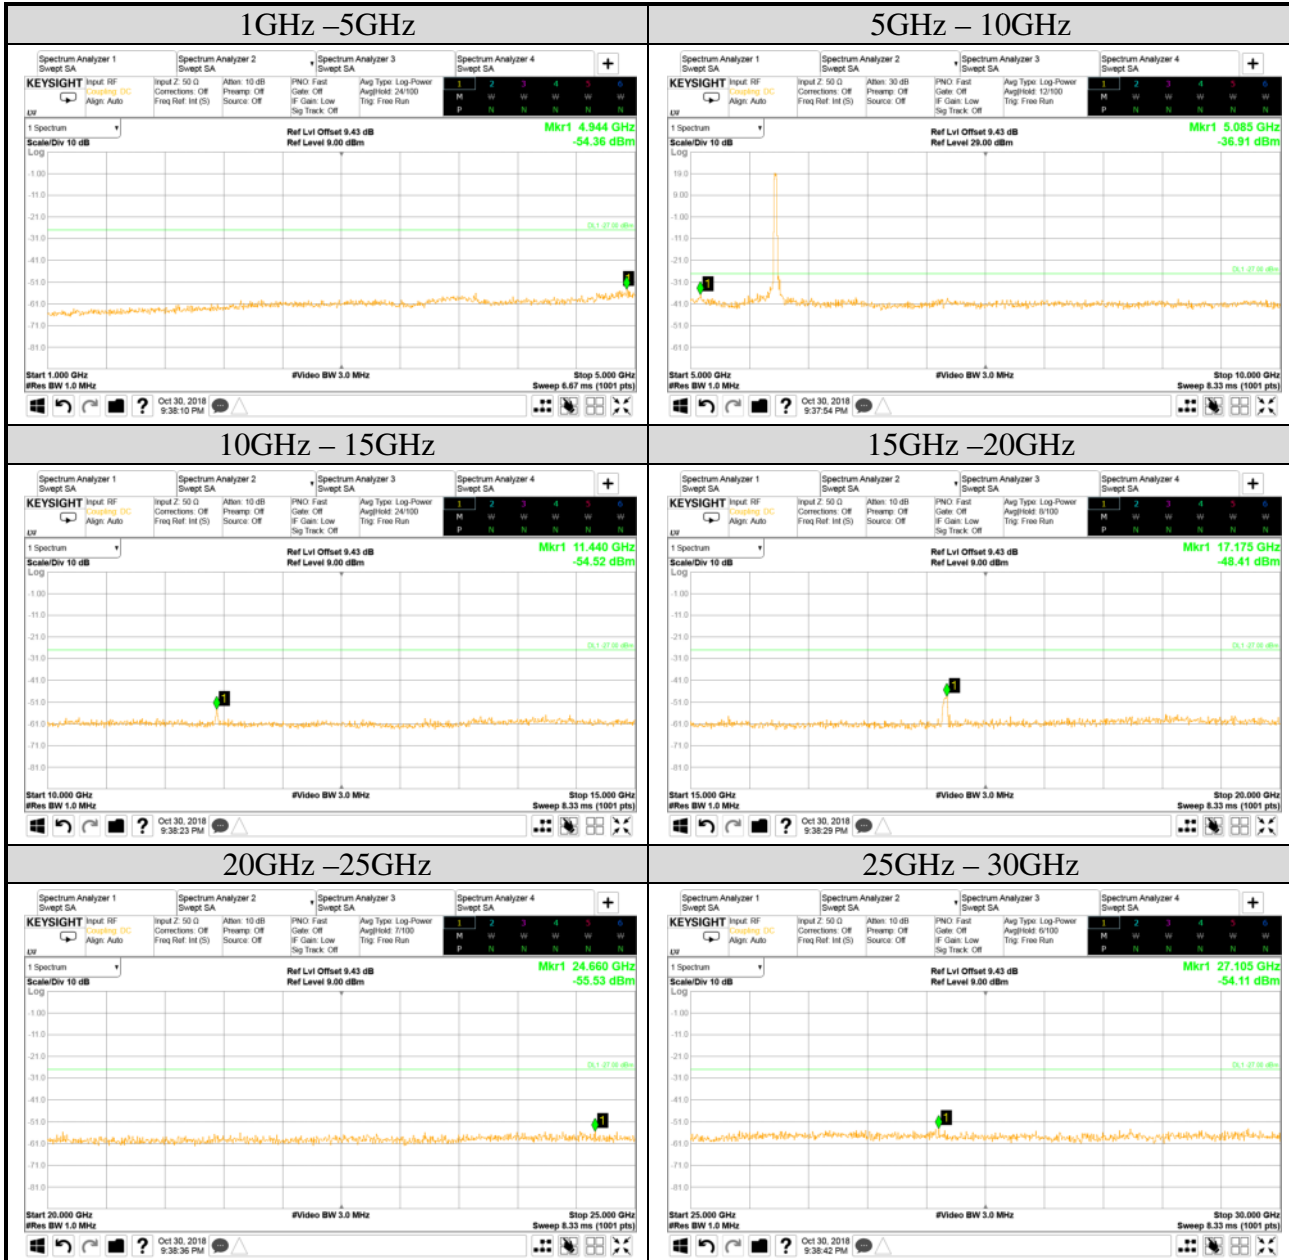

Test Date	2018/10/31	Temp./Hum.	25°C/55%
Mode	802.11n-HT20	UNII Band	II-2C
		Frequency	TX 5720MHz
Cable Loss	3.37dB	Test Voltage	AC 120V, 60Hz (Via AC Adapter)
Simultaneous Factor 10 log(n) (Note: "n" is antenna number)			3