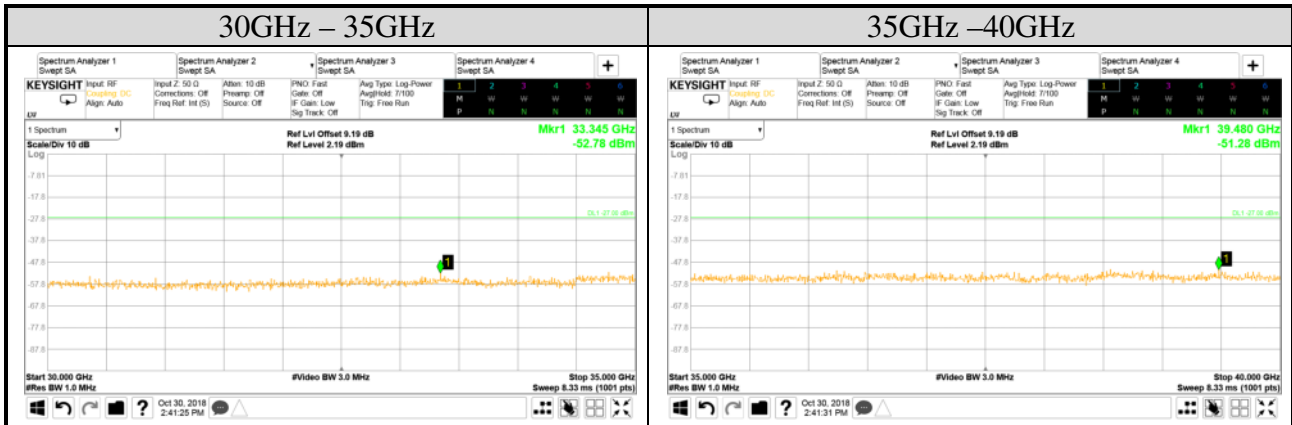

Audix Technology Corp.
No. 53-11, Dingfu, Linkou, Dist.,
New Taipei City 244, Taiwan

Tel: +886 2 26099301
Fax: +886 2 26099303