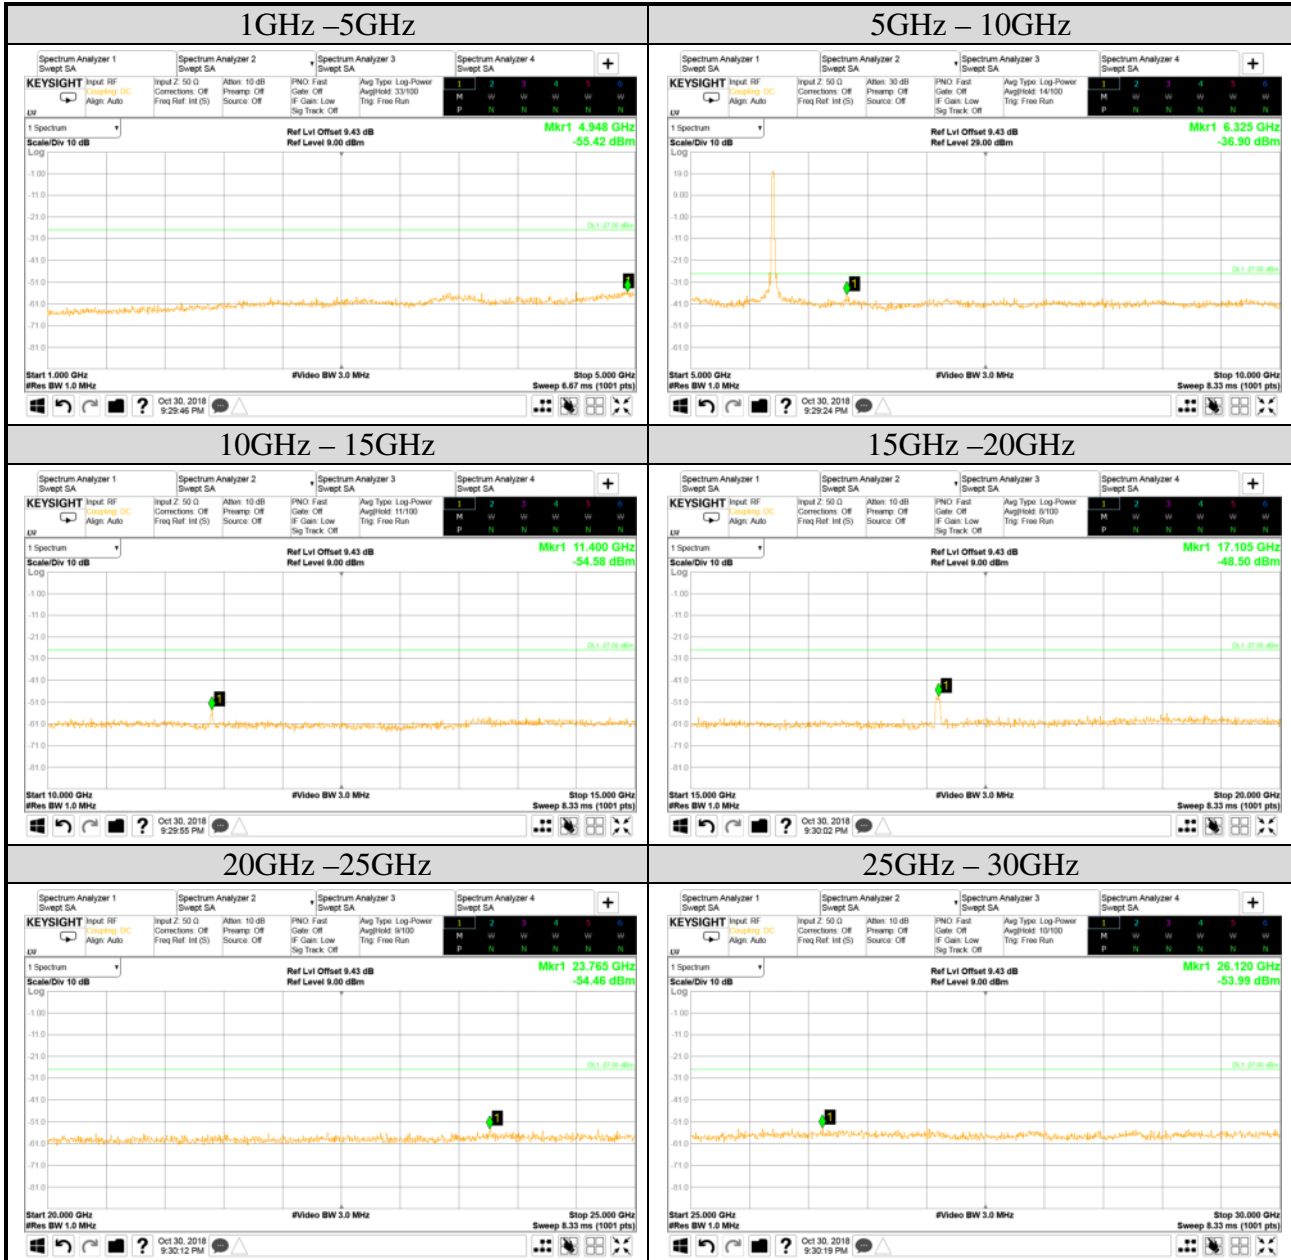

Test Date	2018/10/30	Temp./Hum.	25°C/55%
Mode	802.11n-HT20	UNII Band	II-2C
		Frequency	TX 5700MHz
Cable Loss	3.37dB	Test Voltage	AC 120V, 60Hz (Via AC Adapter)
Simultaneous Factor 10 log(n) (Note: "n" is antenna number)			3