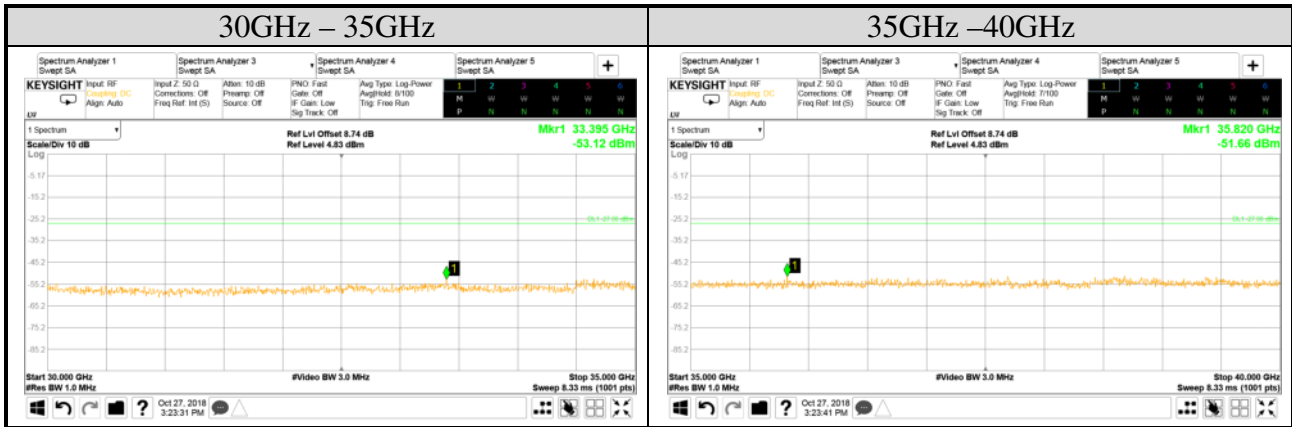

**Audix Technology Corp.**  
 No. 53-11, Dingfu, Linkou, Dist.,  
 New Taipei City 244, Taiwan

**Tel: +886 2 26099301**  
**Fax: +886 2 26099303**

Test Date	2018/10/27	Temp./Hum.	25°C/55%
Mode	802.11n-HT20	UNII Band	I
		Frequency	TX 5180MHz
Cable Loss	2.92dB	Test Voltage	AC 120V, 60Hz (Via AC Adapter)
Simultaneous Factor 10 log(n) (Note: "n" is antenna number)			3