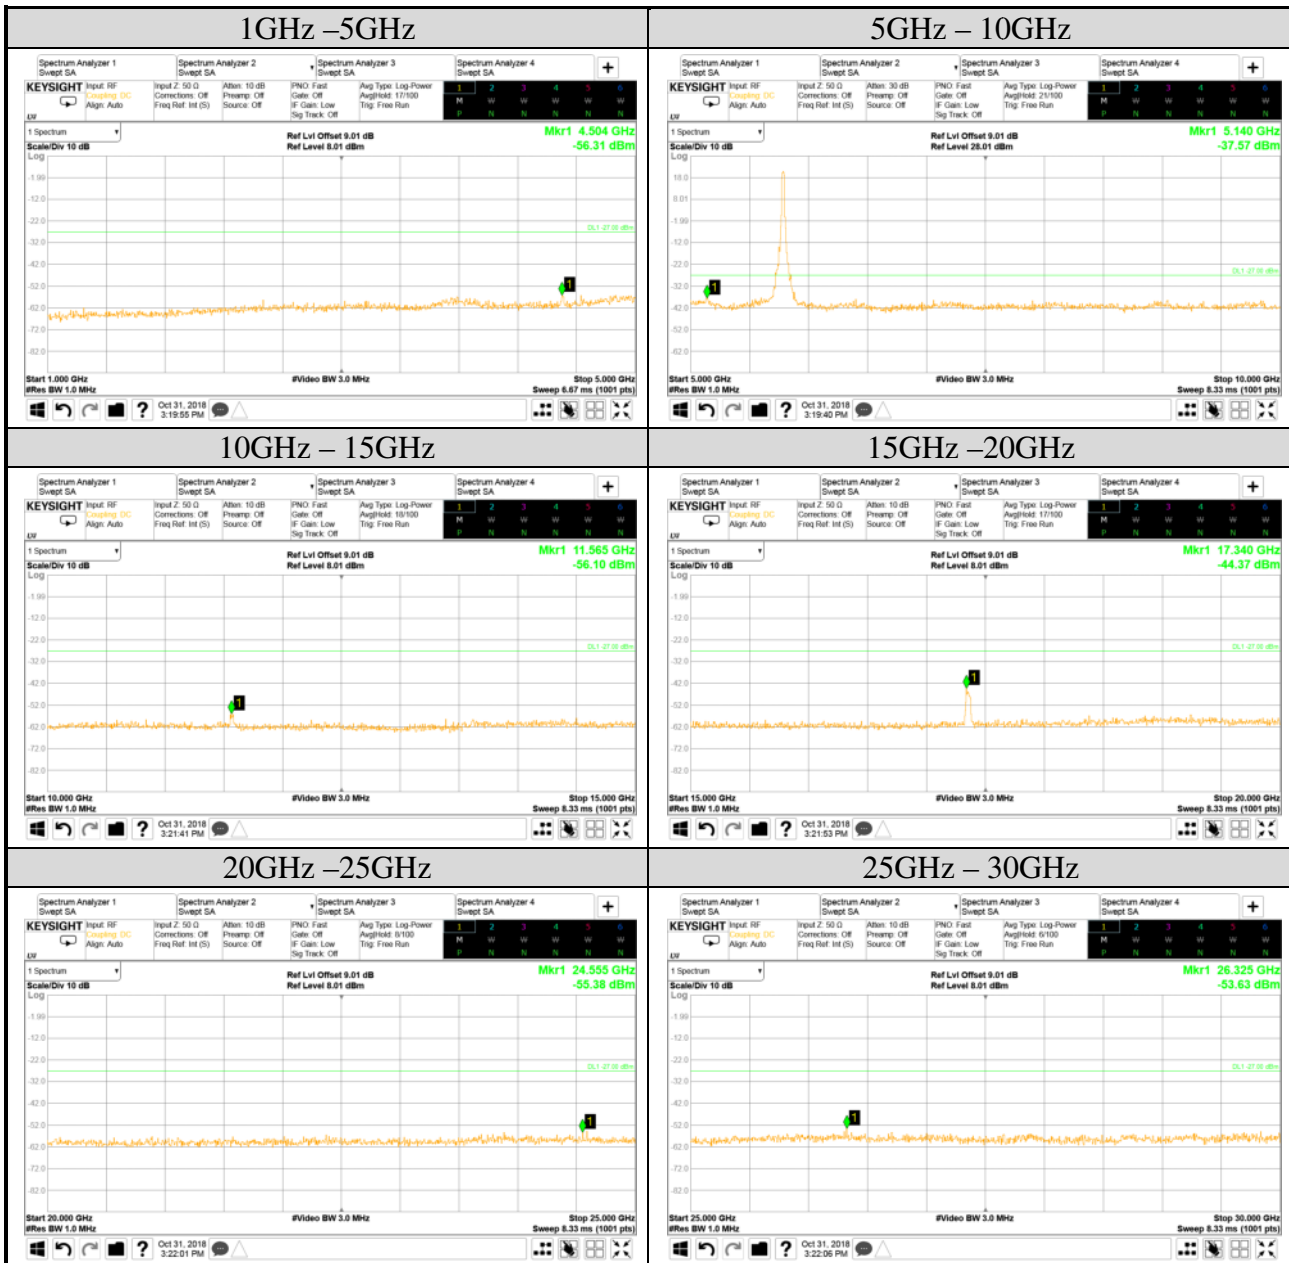

Test Date	2018/10/31	Temp./Hum.	25°C/55%
Mode	802.11n-HT20	UNII Band	III
		Frequency	TX 5785MHz
Cable Loss	3.91dB	Test Voltage	AC 120V, 60Hz (Via AC Adapter)
Simultaneous Factor 10 log(n) (Note: "n" is antenna number)			3