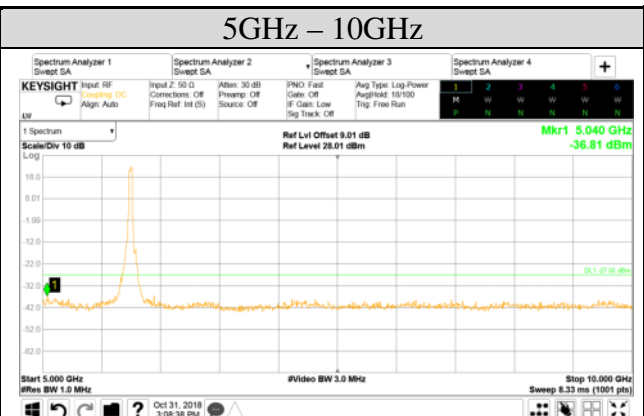

Test Date	2018/10/31	Temp./Hum.	25°C/55%
Mode	802.11n-HT20	UNII Band	II-2C
		Frequency	TX 5720MHz
Cable Loss	3.37dB	Test Voltage	AC 120V, 60Hz (Via AC Adapter)
Simultaneous Factor 10 log(n) (Note: "n" is antenna number)			3

**Audix Technology Corp.**  
 No. 53-11, Dingfu, Linkou, Dist.,  
 New Taipei City 244, Taiwan

**Tel: +886 2 26099301**  
**Fax: +886 2 26099303**

Test Date	2018/10/31	Temp./Hum.	25°C/55%
Mode	802.11n-HT20	UNII Band	III
		Frequency	TX 5745MHz
Cable Loss	3.91dB	Test Voltage	AC 120V, 60Hz (Via AC Adapter)
Simultaneous Factor 10 log(n) (Note: "n" is antenna number)			3