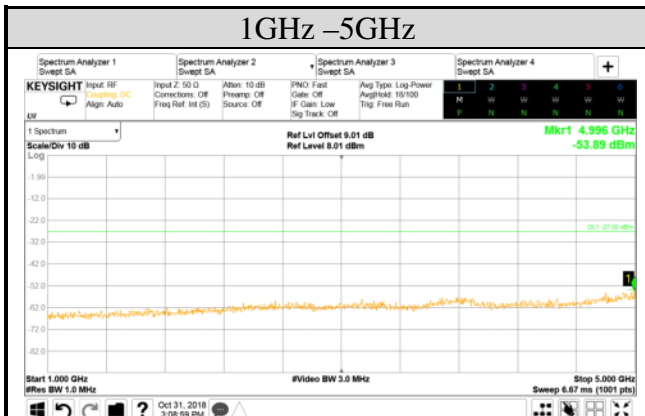

Test Date	2018/10/31	Temp./Hum.	25°C/55%
Mode	802.11n-HT20	UNII Band	II-2C
		Frequency	TX 5720MHz
Cable Loss	3.37dB	Test Voltage	AC 120V, 60Hz (Via AC Adapter)
Simultaneous Factor 10 log(n) (Note: "n" is antenna number)			3

**Audix Technology Corp.**  
 No. 53-11, Dingfu, Linkou, Dist.,  
 New Taipei City 244, Taiwan

**Tel: +886 2 26099301**  
**Fax: +886 2 26099303**

Test Date	2018/10/31	Temp./Hum.	25°C/55%
Mode	802.11n-HT20	UNII Band	III
		Frequency	TX 5745MHz
Cable Loss	3.91dB	Test Voltage	AC 120V, 60Hz (Via AC Adapter)
Simultaneous Factor 10 log(n) (Note: "n" is antenna number)			3