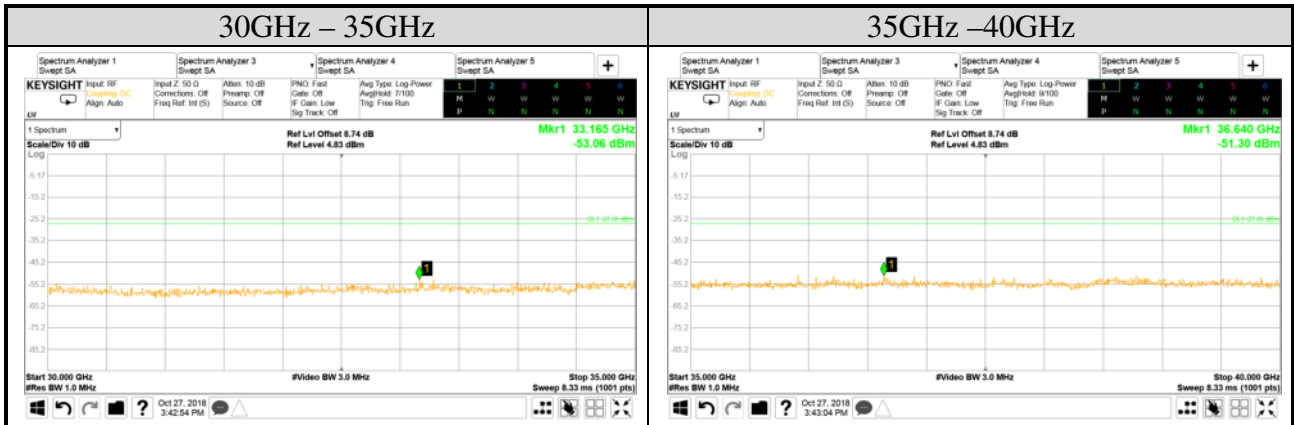

Audix Technology Corp.
No. 53-11, Dingfu, Linkou, Dist.,
New Taipei City 244, Taiwan

Tel: +886 2 26099301
Fax: +886 2 26099303