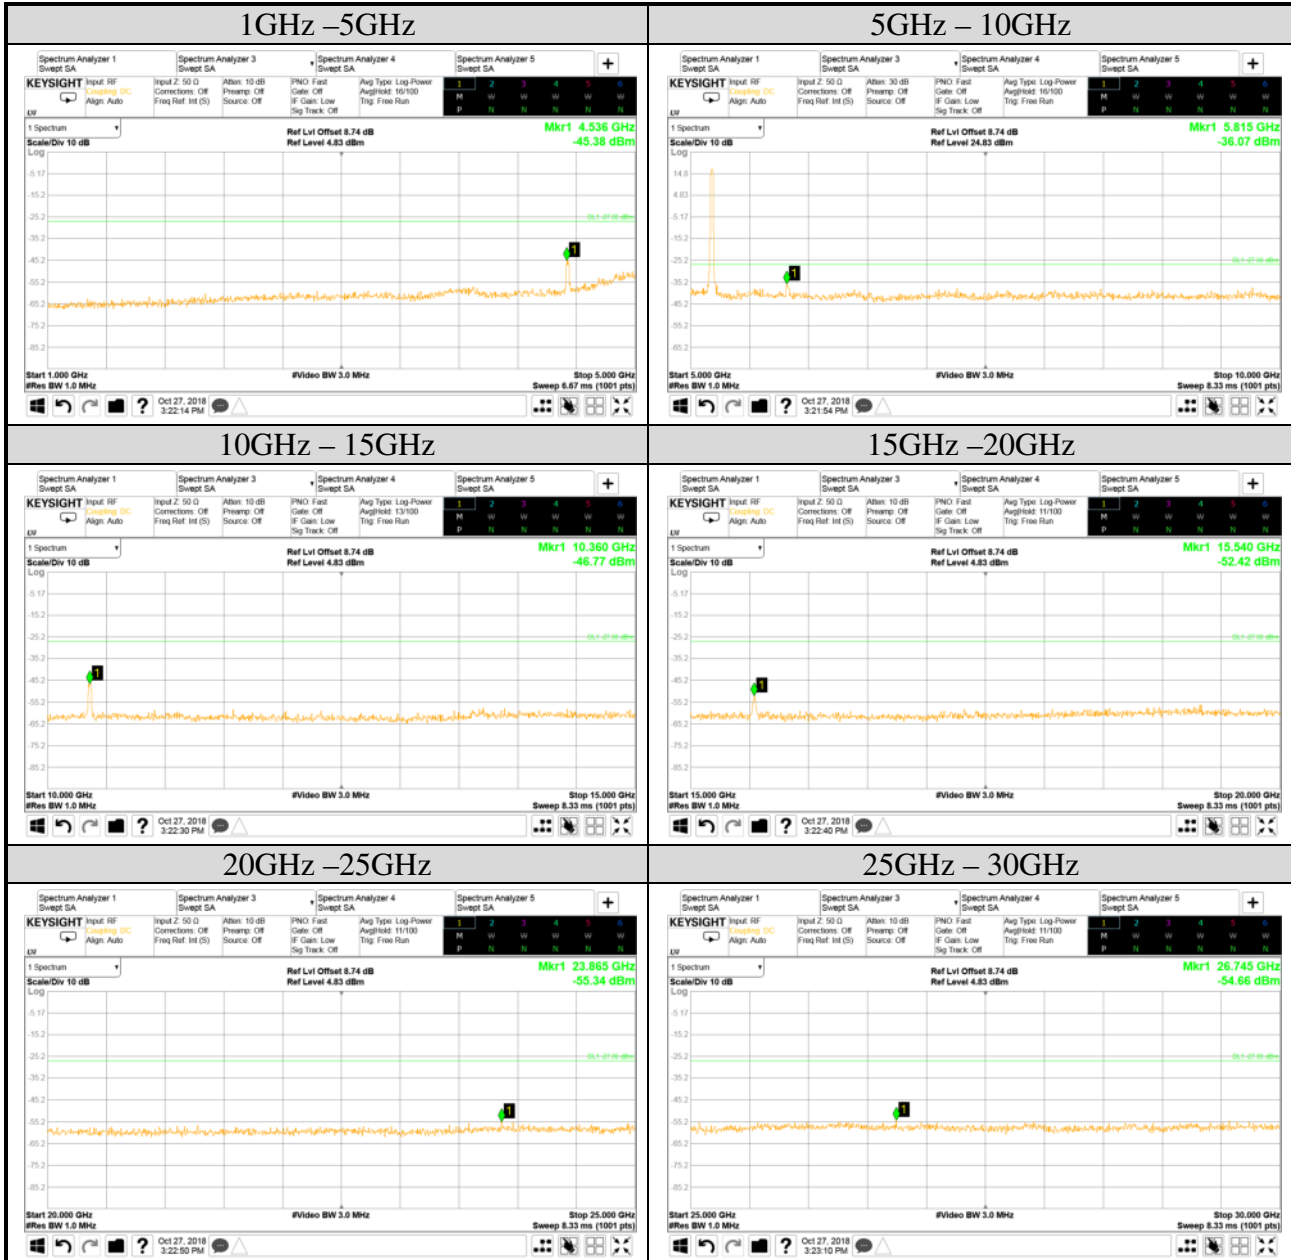

**Audix Technology Corp.**  
 No. 53-11, Dingfu, Linkou, Dist.,  
 New Taipei City 244, Taiwan

**Tel: +886 2 26099301**  
**Fax: +886 2 26099303**

Test Date	2018/10/27	Temp./Hum.	25°C/55%
Mode	802.11n-HT20	UNII Band	I
		Frequency	TX 5180MHz
Cable Loss	2.92dB	Test Voltage	AC 120V, 60Hz (Via AC Adapter)
Simultaneous Factor 10 log(n) (Note: "n" is antenna number)			3

Test Date	2018/10/27	Temp./Hum.	25°C/55%
Mode	802.11n-HT20	UNII Band	I
		Frequency	TX 5200MHz
Cable Loss	2.92dB	Test Voltage	AC 120V, 60Hz (Via AC Adapter)
Simultaneous Factor 10 log(n) (Note: "n" is antenna number)			3