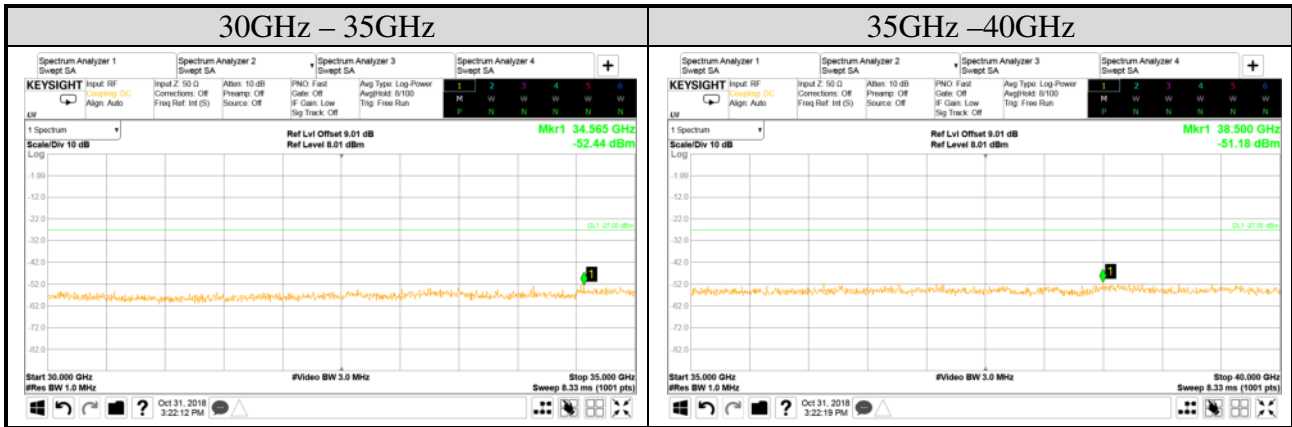

Audix Technology Corp.
No. 53-11, Dingfu, Linkou, Dist.,
New Taipei City 244, Taiwan

Tel: +886 2 26099301
Fax: +886 2 26099303