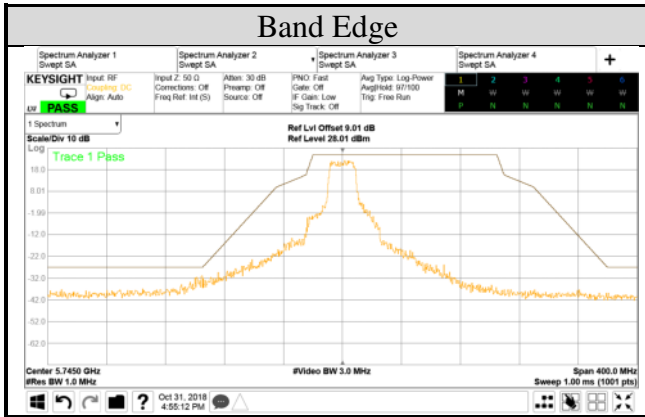

Test Date	2018/10/31	Temp./Hum.	25°C/55%
Mode	802.11n-HT20	UNII Band	II-2C
		Frequency	TX 5720MHz
Cable Loss	3.37dB	Test Voltage	AC 120V, 60Hz (Via AC Adapter)
Simultaneous Factor 10 log(n) (Note: "n" is antenna number)			3

**Audix Technology Corp.**  
 No. 53-11, Dingfu, Linkou, Dist.,  
 New Taipei City 244, Taiwan

**Tel: +886 2 26099301**  
**Fax: +886 2 26099303**

Test Date	2018/10/31	Temp./Hum.	25°C/55%
Mode	802.11n-HT20	UNII Band	III
		Frequency	TX 5745MHz
Cable Loss	3.91dB	Test Voltage	AC 120V, 60Hz (Via AC Adapter)
Simultaneous Factor 10 log(n) (Note: "n" is antenna number)			3