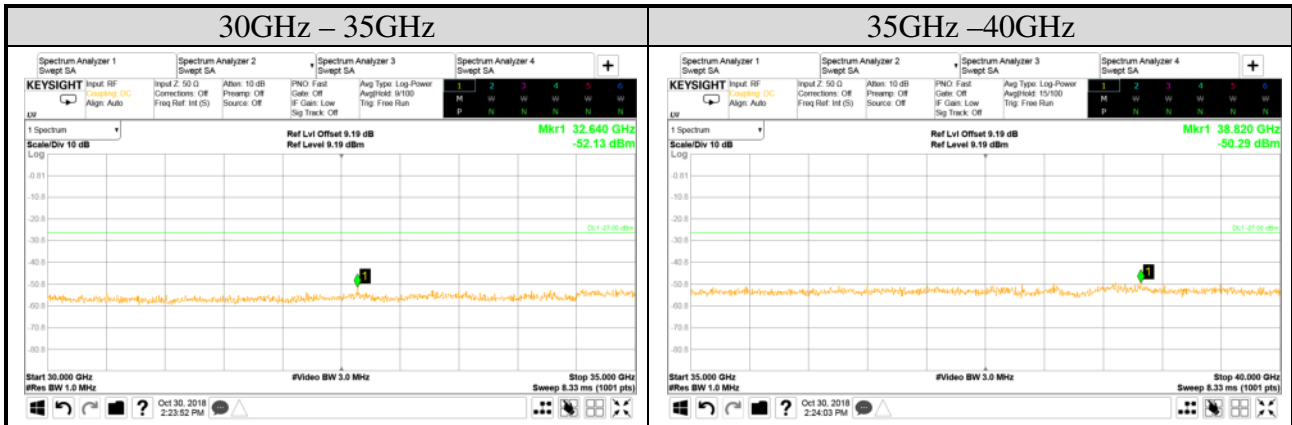

Audix Technology Corp.
No. 53-11, Dingfu, Linkou, Dist.,
New Taipei City 244, Taiwan

Tel: +886 2 26099301
Fax: +886 2 26099303