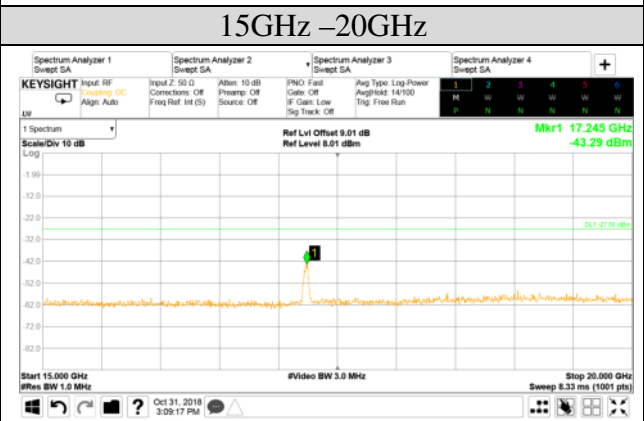

Test Date	2018/10/31	Temp./Hum.	25°C/55%
Mode	802.11n-HT20	UNII Band	II-2C
		Frequency	TX 5720MHz
Cable Loss	3.37dB	Test Voltage	AC 120V, 60Hz (Via AC Adapter)
Simultaneous Factor 10 log(n) (Note: "n" is antenna number)			3

**Audix Technology Corp.**  
 No. 53-11, Dingfu, Linkou, Dist.,  
 New Taipei City 244, Taiwan

**Tel: +886 2 26099301**  
**Fax: +886 2 26099303**

Test Date	2018/10/31	Temp./Hum.	25°C/55%
Mode	802.11n-HT20	UNII Band	III
		Frequency	TX 5745MHz
Cable Loss	3.91dB	Test Voltage	AC 120V, 60Hz (Via AC Adapter)
Simultaneous Factor 10 log(n) (Note: "n" is antenna number)			3