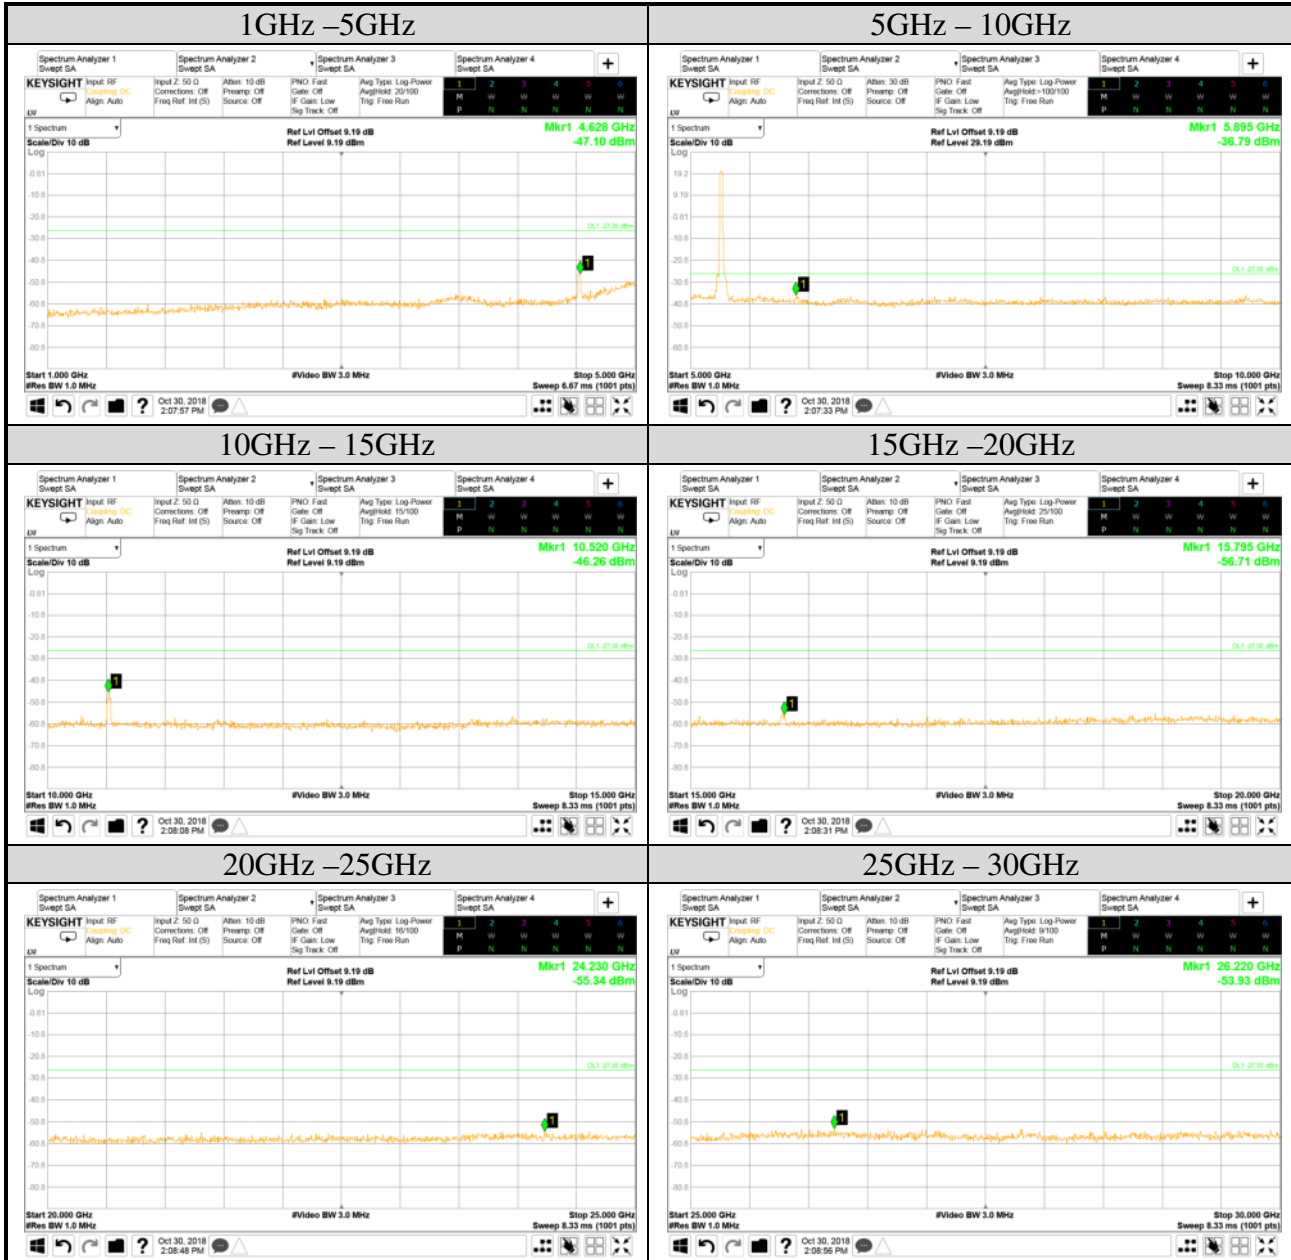

**Audix Technology Corp.**  
 No. 53-11, Dingfu, Linkou, Dist.,  
 New Taipei City 244, Taiwan

**Tel: +886 2 26099301**  
**Fax: +886 2 26099303**

Test Date	2018/10/30	Temp./Hum.	25°C/55%
Mode	802.11n-HT20	UNII Band	II-2A
		Frequency	TX 5260MHz
Cable Loss	3.37dB	Test Voltage	AC 120V, 60Hz (Via AC Adapter)
Simultaneous Factor 10 log(n) (Note: "n" is antenna number)			3