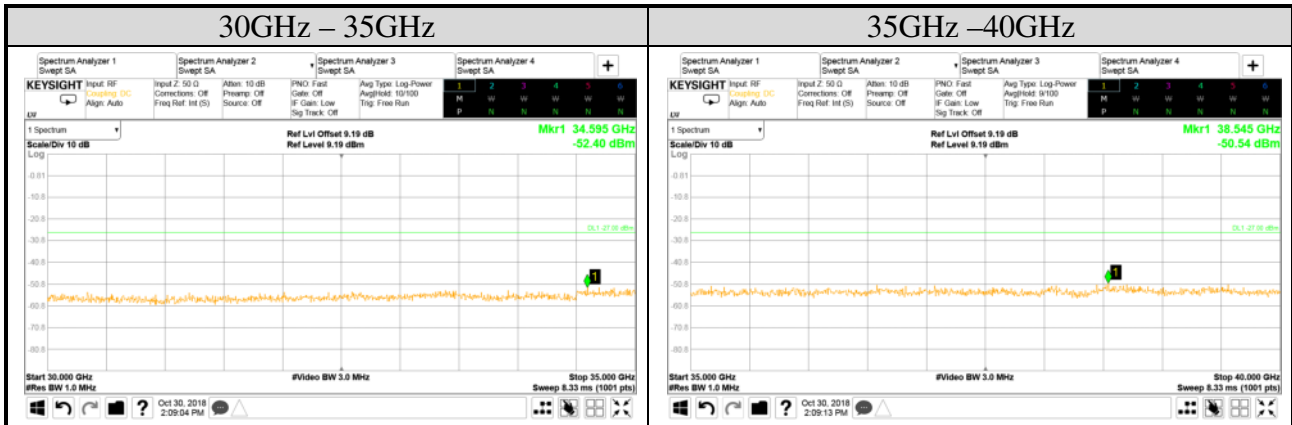

Audix Technology Corp.
No. 53-11, Dingfu, Linkou, Dist.,
New Taipei City 244, Taiwan

Tel: +886 2 26099301
Fax: +886 2 26099303