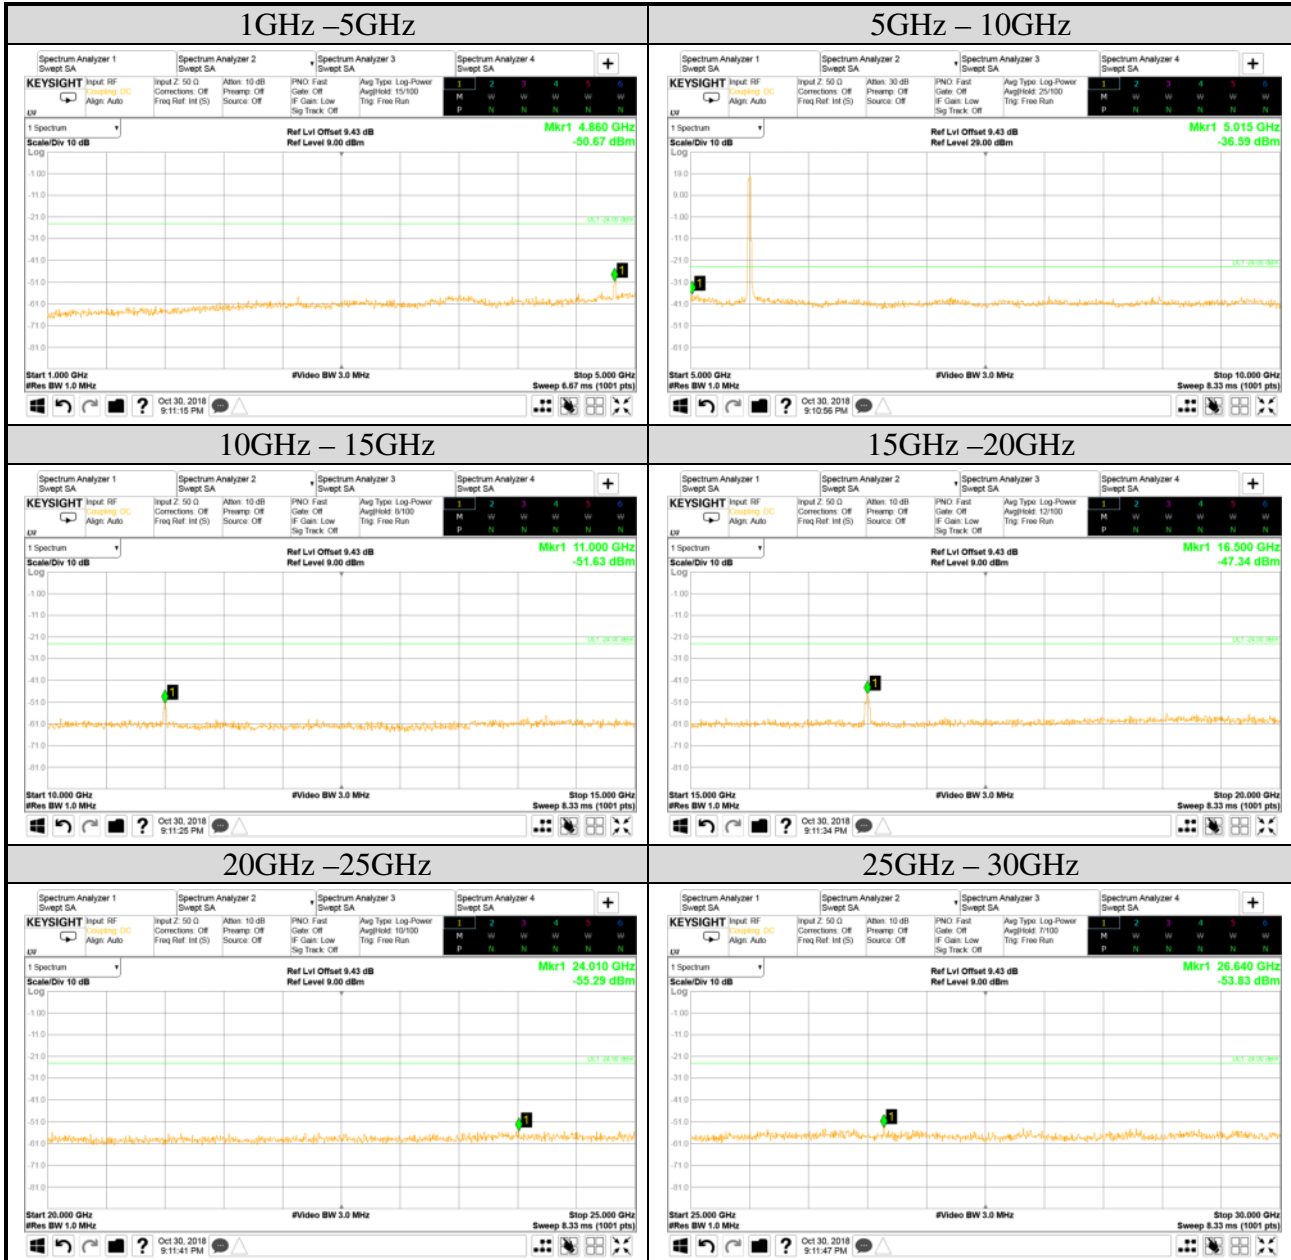

**Audix Technology Corp.**  
 No. 53-11, Dingfu, Linkou, Dist.,  
 New Taipei City 244, Taiwan

**Tel: +886 2 26099301**  
**Fax: +886 2 26099303**

Test Date	2018/10/30	Temp./Hum.	25°C/55%
Mode	802.11n-HT20	UNII Band	II-2C
		Frequency	TX 5500MHz
Cable Loss	3.37dB	Test Voltage	AC 120V, 60Hz (Via AC Adapter)
Simultaneous Factor 10 log(n) (Note: "n" is antenna number)			3