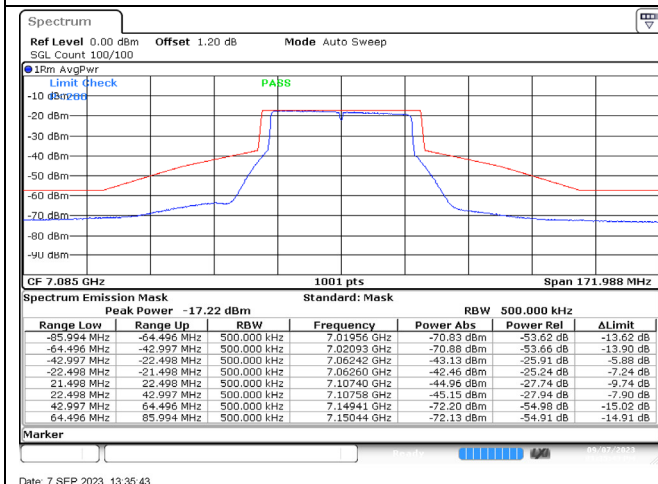

Date: 7.SEP.2023 13:24:28

802.11ax-40 MHz / 6685 MHz / Chain A

Date: 7.SEP.2023 13:26:43

802.11ax-40 MHz / 6685 MHz / Chain B

Date: 7.SEP.2023 13:31:40

802.11ax-40 MHz / 6845 MHz / Chain A

Date: 7.SEP.2023 13:28:25

802.11ax-40 MHz / 6845 MHz / Chain B

Date: 7.SEP.2023 13:32:48

Date: 7.SEP.2023 13:34:14

802.11ax-40 MHz / 6885 MHz / Chain A

Date: 7.SEP.2023 13:35:43

802.11ax-40 MHz / 6885 MHz / Chain B

Date: 7.SEP.2023 13:35:08

802.11ax-40 MHz / 7085 MHz / Chain A

Date: 7.SEP.2023 13:38:09

802.11ax-40 MHz / 7085 MHz / Chain B

Date: 7.SEP.2023 13:43:15

802.11ax-80 MHz / 5985 MHz / Chain A

802.11ax-80 MHz / 5985 MHz / Chain B