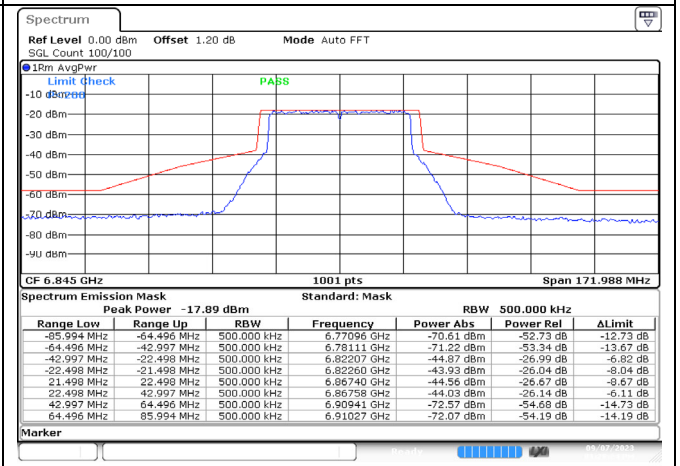

802.11ax-40 MHz / 6445 MHz / Chain B

802.11ax-40 MHz / 6485 MHz / Chain A

802.11ax-40 MHz / 6485 MHz / Chain B

Date: 7.SEP.2023 13:23:17

802.11ax-40 MHz / 6525 MHz / Chain A

Date: 7.SEP.2023 13:22:30

802.11ax-40 MHz / 6525 MHz / Chain B

Date: 7.SEP.2023 13:24:28

802.11ax-40 MHz / 6685 MHz / Chain A

Date: 7.SEP.2023 13:26:43

802.11ax-40 MHz / 6685 MHz / Chain B

Date: 7.SEP.2023 13:31:40

802.11ax-40 MHz / 6845 MHz / Chain A

Date: 7.SEP.2023 13:28:25

802.11ax-40 MHz / 6845 MHz / Chain B

Date: 7.SEP.2023 13:32:48

Date: 7.SEP.2023 13:34:14

802.11ax-40 MHz / 6885 MHz / Chain A

Date: 7.SEP.2023 13:35:43

802.11ax-40 MHz / 6885 MHz / Chain B

Date: 7.SEP.2023 13:35:08