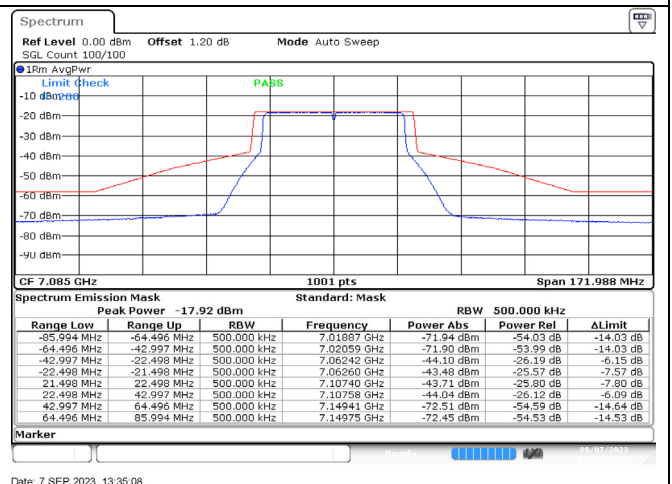

Date: 7.SEP.2023 13:24:28

802.11ax-40 MHz / 6685 MHz / Chain A

Date: 7.SEP.2023 13:26:43

802.11ax-40 MHz / 6685 MHz / Chain B

Date: 7.SEP.2023 13:31:40

802.11ax-40 MHz / 6845 MHz / Chain A

Date: 7.SEP.2023 13:28:25

802.11ax-40 MHz / 6845 MHz / Chain B

Date: 7.SEP.2023 13:32:48

Date: 7.SEP.2023 13:34:14

802.11ax-40 MHz / 6885 MHz / Chain A

Date: 7.SEP.2023 13:35:43

802.11ax-40 MHz / 6885 MHz / Chain B

Date: 7.SEP.2023 13:35:08

802.11ax-40 MHz / 7085 MHz / Chain A

Date: 7.SEP.2023 13:38:09

802.11ax-40 MHz / 7085 MHz / Chain B

Date: 7.SEP.2023 13:43:15

802.11ax-80 MHz / 5985 MHz / Chain A

802.11ax-80 MHz / 5985 MHz / Chain B