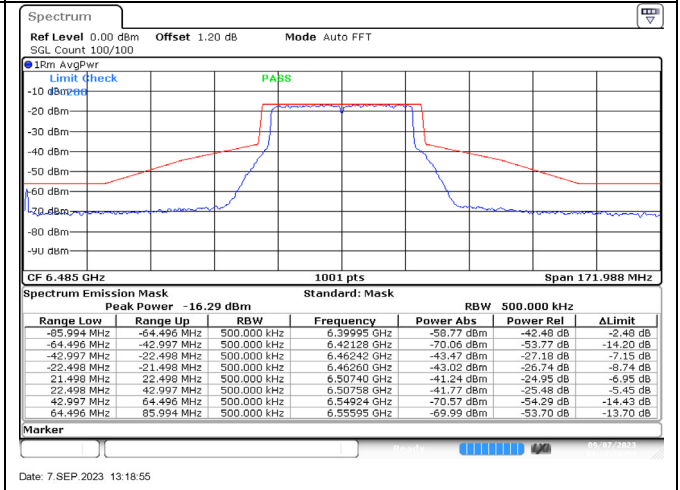

Date: 7.SEP.2023 11:32:31

802.11ax-20 MHz / 7115 MHz / Chain B

Date: 7.SEP.2023 11:37:56

802.11ax-40 MHz / 5965 MHz / Chain A

Date: 7.SEP.2023 11:40:30

802.11ax-40 MHz / 5965 MHz / Chain B

Date: 7.SEP.2023 11:43:14

802.11ax-40 MHz / 6165 MHz / Chain A

Date: 7.SEP.2023 11:42:08

802.11ax-40 MHz / 6165 MHz / Chain B

802.11ax-40 MHz / 6405 MHz / Chain A

802.11ax-40 MHz / 6405 MHz / Chain B

802.11ax-40 MHz / 6445 MHz / Chain A

802.11ax-40 MHz / 6445 MHz / Chain B

802.11ax-40 MHz / 6485 MHz / Chain A

802.11ax-40 MHz / 6485 MHz / Chain B

Date: 7.SEP.2023 13:23:17

802.11ax-40 MHz / 6525 MHz / Chain A

Date: 7.SEP.2023 13:22:30

802.11ax-40 MHz / 6525 MHz / Chain B