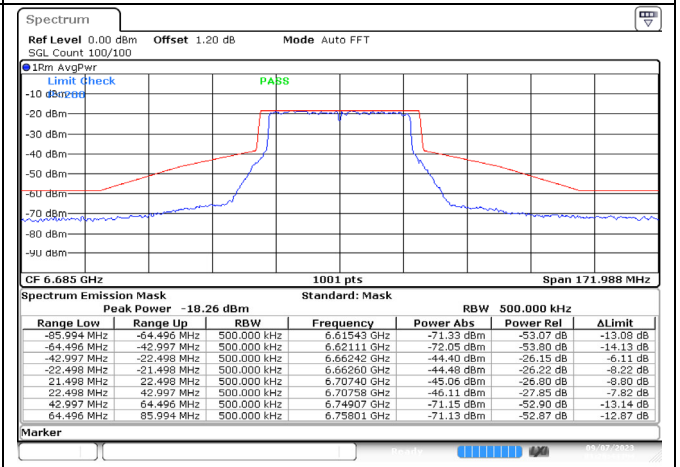

802.11ax-40 MHz / 6445 MHz / Chain B

802.11ax-40 MHz / 6485 MHz / Chain A

802.11ax-40 MHz / 6485 MHz / Chain B

Date: 7.SEP.2023 13:23:17

802.11ax-40 MHz / 6525 MHz / Chain A

Date: 7.SEP.2023 13:22:30

802.11ax-40 MHz / 6525 MHz / Chain B

Date: 7.SEP.2023 13:24:28

802.11ax-40 MHz / 6685 MHz / Chain A

Date: 7.SEP.2023 13:26:43

802.11ax-40 MHz / 6685 MHz / Chain B

Date: 7.SEP.2023 13:31:40

802.11ax-40 MHz / 6845 MHz / Chain A

Date: 7.SEP.2023 13:28:25