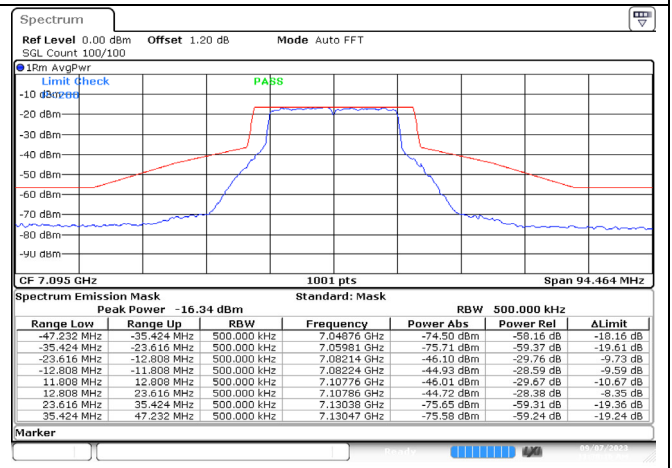

Date: 7.SEP.2023 11:20:27

802.11ax-20 MHz / 6875 MHz / Chain A

Date: 7.SEP.2023 11:22:01

802.11ax-20 MHz / 6875 MHz / Chain B

Date: 7.SEP.2023 11:26:53

802.11ax-20 MHz / 6995 MHz / Chain A

Date: 7.SEP.2023 11:26:00

802.11ax-20 MHz / 6995 MHz / Chain B

Date: 7.SEP.2023 11:28:21

802.11ax-20 MHz / 7095 MHz / Chain A

Date: 7.SEP.2023 11:30:17

802.11ax-20 MHz / 7095 MHz / Chain B

Date: 7.SEP.2023 11:33:45

802.11ax-20 MHz / 7115 MHz / Chain A