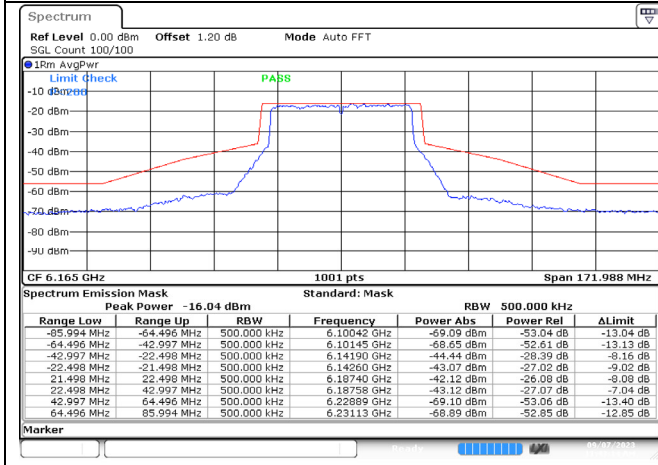

802.11ax-20 MHz / 6995 MHz / Chain B

Date: 7.SEP.2023 11:28:21

802.11ax-20 MHz / 7095 MHz / Chain A

Date: 7.SEP.2023 11:30:17

802.11ax-20 MHz / 7095 MHz / Chain B

Date: 7.SEP.2023 11:33:45

802.11ax-20 MHz / 7115 MHz / Chain A

Date: 7.SEP.2023 11:32:31

802.11ax-20 MHz / 7115 MHz / Chain B

Date: 7.SEP.2023 11:37:56

802.11ax-40 MHz / 5965 MHz / Chain A

Date: 7.SEP.2023 11:40:30

802.11ax-40 MHz / 5965 MHz / Chain B

Date: 7.SEP.2023 11:43:14

802.11ax-40 MHz / 6165 MHz / Chain A

Date: 7.SEP.2023 11:42:08

802.11ax-40 MHz / 6165 MHz / Chain B

802.11ax-40 MHz / 6405 MHz / Chain A

802.11ax-40 MHz / 6405 MHz / Chain B

802.11ax-40 MHz / 6445 MHz / Chain A