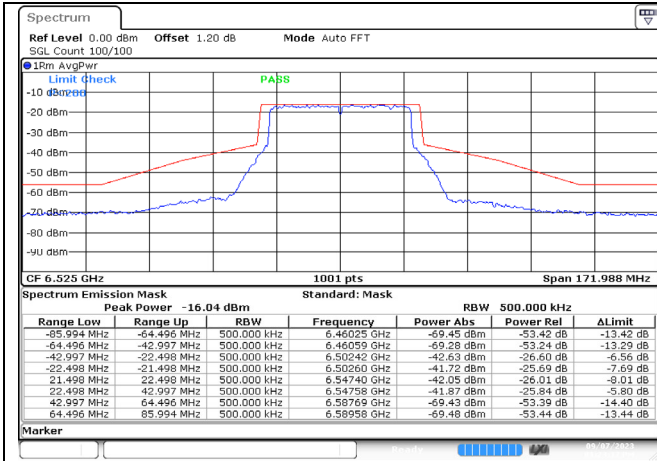

Date: 7.SEP.2023 11:32:31

802.11ax-20 MHz / 7115 MHz / Chain B

Date: 7.SEP.2023 11:37:56

802.11ax-40 MHz / 5965 MHz / Chain A

Date: 7.SEP.2023 11:40:30

802.11ax-40 MHz / 5965 MHz / Chain B

Date: 7.SEP.2023 11:43:14

802.11ax-40 MHz / 6165 MHz / Chain A

Date: 7.SEP.2023 11:42:08

802.11ax-40 MHz / 6165 MHz / Chain B

802.11ax-40 MHz / 6405 MHz / Chain A

802.11ax-40 MHz / 6405 MHz / Chain B

802.11ax-40 MHz / 6445 MHz / Chain A

802.11ax-40 MHz / 6445 MHz / Chain B

802.11ax-40 MHz / 6485 MHz / Chain A

802.11ax-40 MHz / 6485 MHz / Chain B

Date: 7.SEP.2023 13:23:17

802.11ax-40 MHz / 6525 MHz / Chain A

Date: 7.SEP.2023 13:22:30

802.11ax-40 MHz / 6525 MHz / Chain B