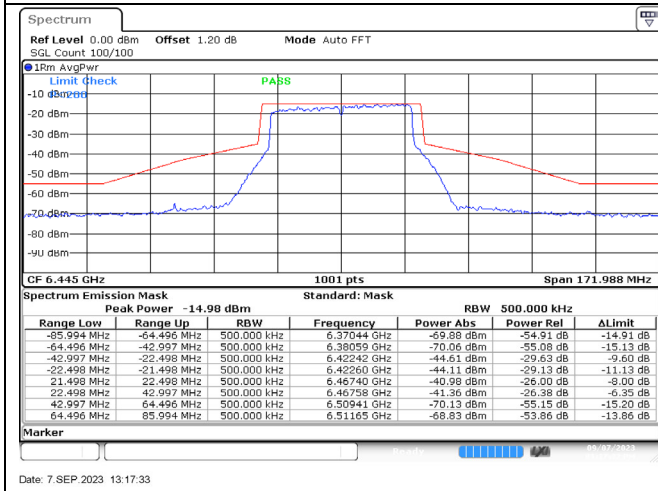

Date: 7.SEP.2023 11:32:31

802.11ax-20 MHz / 7115 MHz / Chain B

Date: 7.SEP.2023 11:37:56

802.11ax-40 MHz / 5965 MHz / Chain A

Date: 7.SEP.2023 11:40:30

802.11ax-40 MHz / 5965 MHz / Chain B

Date: 7.SEP.2023 11:43:14

802.11ax-40 MHz / 6165 MHz / Chain A

Date: 7.SEP.2023 11:42:08

802.11ax-40 MHz / 6165 MHz / Chain B

802.11ax-40 MHz / 6405 MHz / Chain A

802.11ax-40 MHz / 6405 MHz / Chain B

802.11ax-40 MHz / 6445 MHz / Chain A

802.11ax-40 MHz / 6445 MHz / Chain B

802.11ax-40 MHz / 6485 MHz / Chain A

802.11ax-40 MHz / 6485 MHz / Chain B

Date: 7.SEP.2023 13:23:17

802.11ax-40 MHz / 6525 MHz / Chain A

Date: 7.SEP.2023 13:22:30

802.11ax-40 MHz / 6525 MHz / Chain B