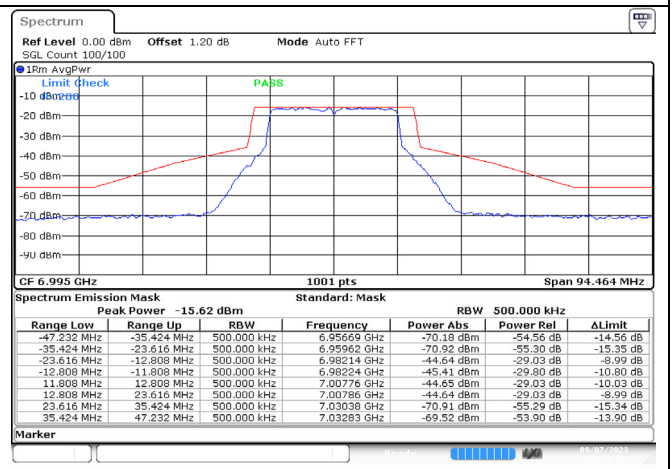

Date: 7.SEP.2023 11:20:27

802.11ax-20 MHz / 6875 MHz / Chain A

Date: 7.SEP.2023 11:22:01

802.11ax-20 MHz / 6875 MHz / Chain B

Date: 7.SEP.2023 11:26:53

802.11ax-20 MHz / 6995 MHz / Chain A

Date: 7.SEP.2023 11:26:00

802.11ax-20 MHz / 6995 MHz / Chain B

Date: 7.SEP.2023 11:28:21

802.11ax-20 MHz / 7095 MHz / Chain A

Date: 7.SEP.2023 11:30:17

802.11ax-20 MHz / 7095 MHz / Chain B

Date: 7.SEP.2023 11:33:45

802.11ax-20 MHz / 7115 MHz / Chain A

Date: 7.SEP.2023 11:32:31

802.11ax-20 MHz / 7115 MHz / Chain B

Date: 7.SEP.2023 11:37:56

802.11ax-40 MHz / 5965 MHz / Chain A

Date: 7.SEP.2023 11:40:30

802.11ax-40 MHz / 5965 MHz / Chain B

Date: 7.SEP.2023 11:43:14