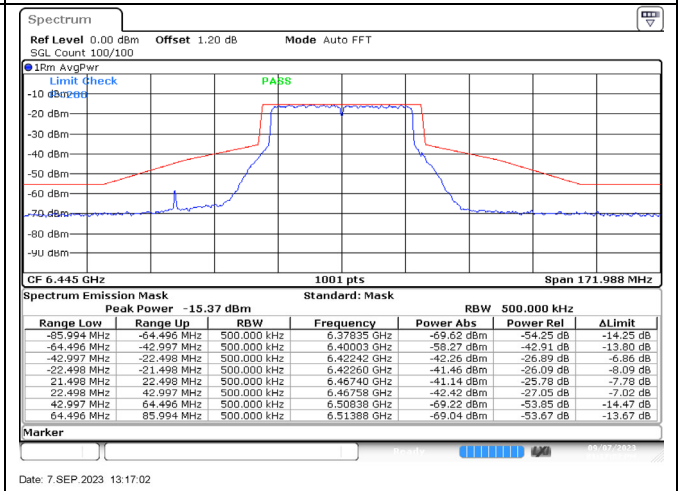

Date: 7.SEP.2023 11:32:31

802.11ax-20 MHz / 7115 MHz / Chain B

Date: 7.SEP.2023 11:37:56

802.11ax-40 MHz / 5965 MHz / Chain A

Date: 7.SEP.2023 11:40:30

802.11ax-40 MHz / 5965 MHz / Chain B

Date: 7.SEP.2023 11:43:14

802.11ax-40 MHz / 6165 MHz / Chain A

Date: 7.SEP.2023 11:42:08

802.11ax-40 MHz / 6165 MHz / Chain B

802.11ax-40 MHz / 6405 MHz / Chain A

802.11ax-40 MHz / 6405 MHz / Chain B

802.11ax-40 MHz / 6445 MHz / Chain A

802.11ax-40 MHz / 6445 MHz / Chain B

802.11ax-40 MHz / 6485 MHz / Chain A

802.11ax-40 MHz / 6485 MHz / Chain B

Date: 7.SEP.2023 13:23:17

802.11ax-40 MHz / 6525 MHz / Chain A

Date: 7.SEP.2023 13:22:30

802.11ax-40 MHz / 6525 MHz / Chain B