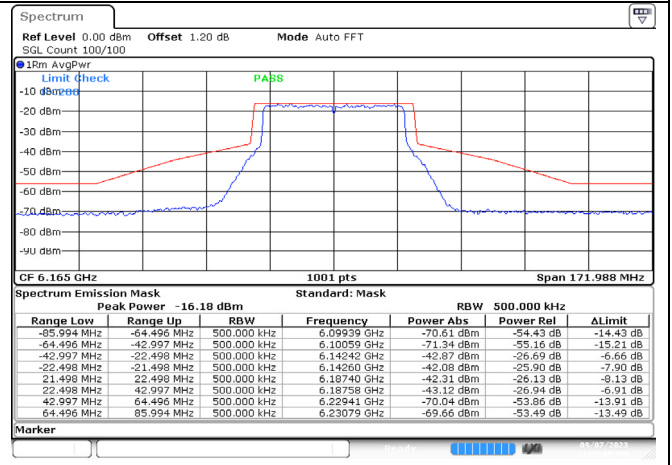

802.11ax-20 MHz / 6995 MHz / Chain B

Date: 7.SEP.2023 11:28:21

802.11ax-20 MHz / 7095 MHz / Chain A

Date: 7.SEP.2023 11:30:17

802.11ax-20 MHz / 7095 MHz / Chain B

Date: 7.SEP.2023 11:33:45

802.11ax-20 MHz / 7115 MHz / Chain A

Date: 7.SEP.2023 11:32:31

802.11ax-20 MHz / 7115 MHz / Chain B

Date: 7.SEP.2023 11:37:56

802.11ax-40 MHz / 5965 MHz / Chain A

Date: 7.SEP.2023 11:40:30

802.11ax-40 MHz / 5965 MHz / Chain B

Date: 7.SEP.2023 11:43:14

802.11ax-40 MHz / 6165 MHz / Chain A

Date: 7.SEP.2023 11:42:08

802.11ax-40 MHz / 6165 MHz / Chain B

802.11ax-40 MHz / 6405 MHz / Chain A

802.11ax-40 MHz / 6405 MHz / Chain B

802.11ax-40 MHz / 6445 MHz / Chain A