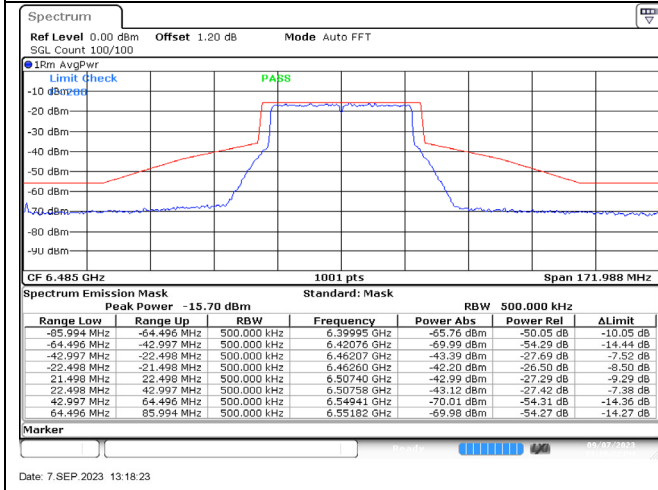

Date: 7.SEP.2023 11:32:31

802.11ax-20 MHz / 7115 MHz / Chain B

Date: 7.SEP.2023 11:37:56

802.11ax-40 MHz / 5965 MHz / Chain A

Date: 7.SEP.2023 11:40:30

802.11ax-40 MHz / 5965 MHz / Chain B

Date: 7.SEP.2023 11:43:14

802.11ax-40 MHz / 6165 MHz / Chain A

Date: 7.SEP.2023 11:42:08

802.11ax-40 MHz / 6165 MHz / Chain B

802.11ax-40 MHz / 6405 MHz / Chain A

802.11ax-40 MHz / 6405 MHz / Chain B

802.11ax-40 MHz / 6445 MHz / Chain A

802.11ax-40 MHz / 6445 MHz / Chain B

802.11ax-40 MHz / 6485 MHz / Chain A

802.11ax-40 MHz / 6485 MHz / Chain B

Date: 7.SEP.2023 13:23:17

802.11ax-40 MHz / 6525 MHz / Chain A

Date: 7.SEP.2023 13:22:30

802.11ax-40 MHz / 6525 MHz / Chain B