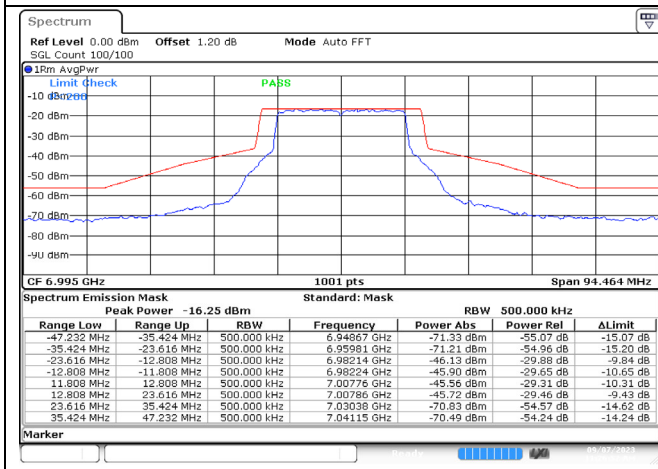

Date: 7.SEP.2023 11:20:27

802.11ax-20 MHz / 6875 MHz / Chain A

Date: 7.SEP.2023 11:22:01

802.11ax-20 MHz / 6875 MHz / Chain B

Date: 7.SEP.2023 11:26:53

802.11ax-20 MHz / 6995 MHz / Chain A

Date: 7.SEP.2023 11:26:00

802.11ax-20 MHz / 6995 MHz / Chain B

Date: 7.SEP.2023 11:28:21

802.11ax-20 MHz / 7095 MHz / Chain A

Date: 7.SEP.2023 11:30:17

802.11ax-20 MHz / 7095 MHz / Chain B

Date: 7.SEP.2023 11:33:45

802.11ax-20 MHz / 7115 MHz / Chain A