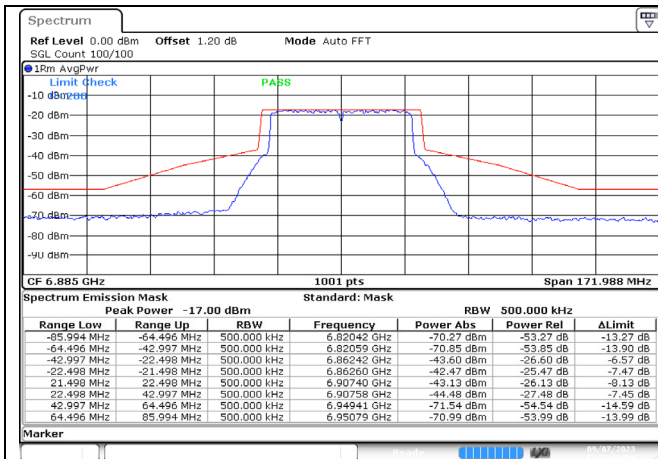

802.11ax-40 MHz / 6445 MHz / Chain B

802.11ax-40 MHz / 6485 MHz / Chain A

802.11ax-40 MHz / 6485 MHz / Chain B

Date: 7.SEP.2023 13:23:17

802.11ax-40 MHz / 6525 MHz / Chain A

Date: 7.SEP.2023 13:22:30

802.11ax-40 MHz / 6525 MHz / Chain B

Date: 7.SEP.2023 13:24:28

802.11ax-40 MHz / 6685 MHz / Chain A

Date: 7.SEP.2023 13:26:43

802.11ax-40 MHz / 6685 MHz / Chain B

Date: 7.SEP.2023 13:31:40

802.11ax-40 MHz / 6845 MHz / Chain A

Date: 7.SEP.2023 13:28:25

802.11ax-40 MHz / 6845 MHz / Chain B

Date: 7.SEP.2023 13:32:48

Date: 7.SEP.2023 13:34:14

802.11ax-40 MHz / 6885 MHz / Chain A

Date: 7.SEP.2023 13:35:43

802.11ax-40 MHz / 6885 MHz / Chain B

Date: 7.SEP.2023 13:35:08