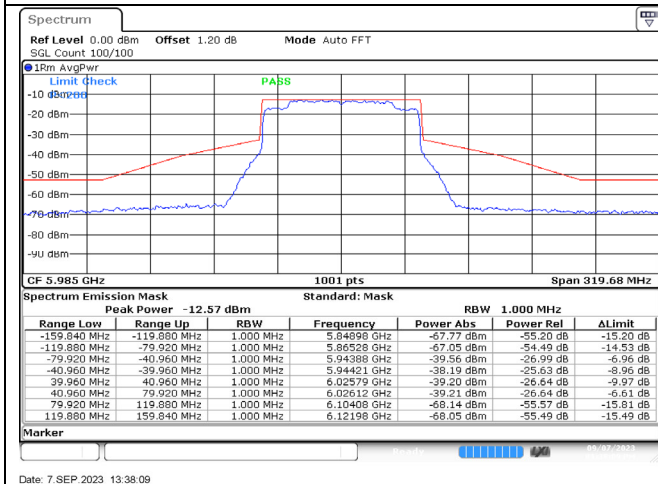

Date: 7.SEP.2023 13:24:28

802.11ax-40 MHz / 6685 MHz / Chain A

Date: 7.SEP.2023 13:26:43

802.11ax-40 MHz / 6685 MHz / Chain B

Date: 7.SEP.2023 13:31:40

802.11ax-40 MHz / 6845 MHz / Chain A

Date: 7.SEP.2023 13:28:25

802.11ax-40 MHz / 6845 MHz / Chain B

Date: 7.SEP.2023 13:32:48

Date: 7.SEP.2023 13:34:14

802.11ax-40 MHz / 6885 MHz / Chain A

Date: 7.SEP.2023 13:35:43

802.11ax-40 MHz / 6885 MHz / Chain B

Date: 7.SEP.2023 13:35:08

802.11ax-40 MHz / 7085 MHz / Chain A

Date: 7.SEP.2023 13:38:09

802.11ax-40 MHz / 7085 MHz / Chain B

Date: 7.SEP.2023 13:43:15

802.11ax-80 MHz / 5985 MHz / Chain A

802.11ax-80 MHz / 5985 MHz / Chain B