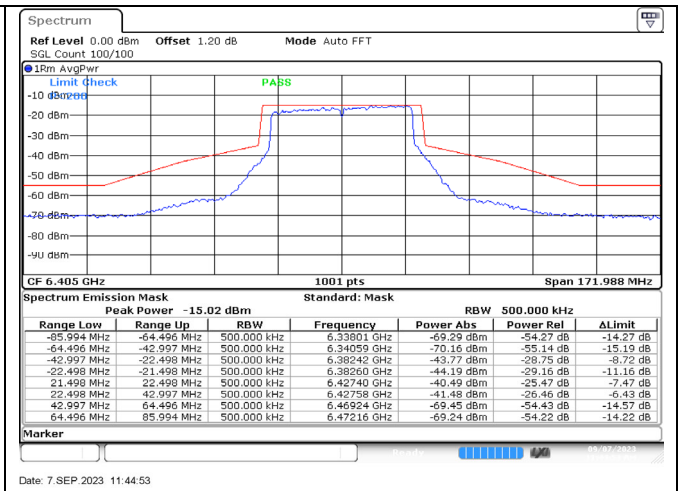

802.11ax-20 MHz / 6995 MHz / Chain B

Date: 7.SEP.2023 11:28:21

802.11ax-20 MHz / 7095 MHz / Chain A

Date: 7.SEP.2023 11:30:17

802.11ax-20 MHz / 7095 MHz / Chain B

Date: 7.SEP.2023 11:33:45

802.11ax-20 MHz / 7115 MHz / Chain A

Date: 7.SEP.2023 11:32:31

802.11ax-20 MHz / 7115 MHz / Chain B

Date: 7.SEP.2023 11:37:56

802.11ax-40 MHz / 5965 MHz / Chain A

Date: 7.SEP.2023 11:40:30

802.11ax-40 MHz / 5965 MHz / Chain B

Date: 7.SEP.2023 11:43:14

802.11ax-40 MHz / 6165 MHz / Chain A

Date: 7.SEP.2023 11:42:08

802.11ax-40 MHz / 6165 MHz / Chain B

802.11ax-40 MHz / 6405 MHz / Chain A

802.11ax-40 MHz / 6405 MHz / Chain B

802.11ax-40 MHz / 6445 MHz / Chain A