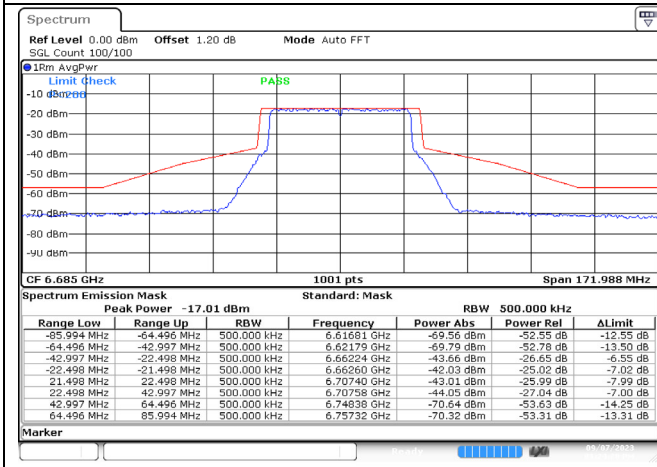

802.11ax-40 MHz / 6445 MHz / Chain B

802.11ax-40 MHz / 6485 MHz / Chain A

802.11ax-40 MHz / 6485 MHz / Chain B

Date: 7.SEP.2023 13:23:17

802.11ax-40 MHz / 6525 MHz / Chain A

Date: 7.SEP.2023 13:22:30

802.11ax-40 MHz / 6525 MHz / Chain B

Date: 7.SEP.2023 13:24:28

802.11ax-40 MHz / 6685 MHz / Chain A

Date: 7.SEP.2023 13:26:43

802.11ax-40 MHz / 6685 MHz / Chain B

Date: 7.SEP.2023 13:31:40

802.11ax-40 MHz / 6845 MHz / Chain A

Date: 7.SEP.2023 13:28:25