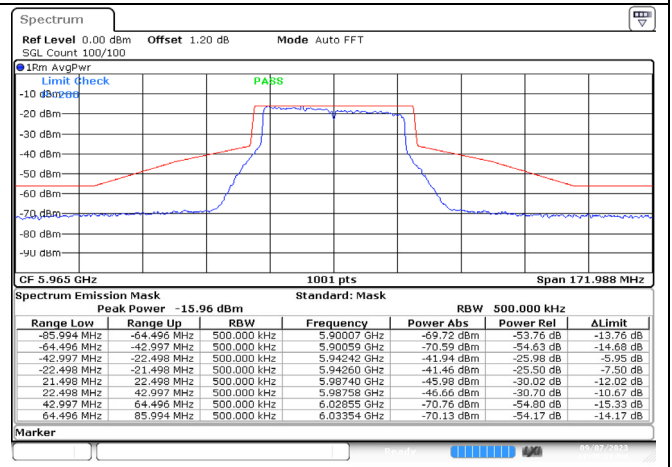

802.11ax-20 MHz / 6995 MHz / Chain B

Date: 7.SEP.2023 11:28:21

802.11ax-20 MHz / 7095 MHz / Chain A

Date: 7.SEP.2023 11:30:17

802.11ax-20 MHz / 7095 MHz / Chain B

Date: 7.SEP.2023 11:33:45

802.11ax-20 MHz / 7115 MHz / Chain A

Date: 7.SEP.2023 11:32:31

802.11ax-20 MHz / 7115 MHz / Chain B

Date: 7.SEP.2023 11:37:56

802.11ax-40 MHz / 5965 MHz / Chain A

Date: 7.SEP.2023 11:40:30

802.11ax-40 MHz / 5965 MHz / Chain B

Date: 7.SEP.2023 11:43:14