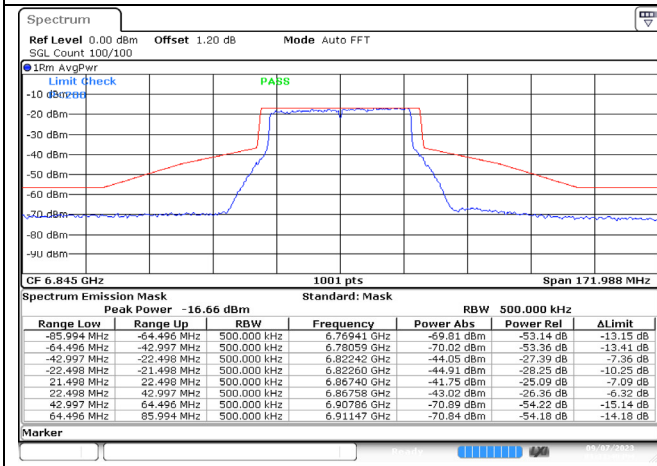

802.11ax-40 MHz / 6445 MHz / Chain B

802.11ax-40 MHz / 6485 MHz / Chain A

802.11ax-40 MHz / 6485 MHz / Chain B

Date: 7.SEP.2023 13:23:17

802.11ax-40 MHz / 6525 MHz / Chain A

Date: 7.SEP.2023 13:22:30

802.11ax-40 MHz / 6525 MHz / Chain B

Date: 7.SEP.2023 13:24:28

802.11ax-40 MHz / 6685 MHz / Chain A

Date: 7.SEP.2023 13:26:43

802.11ax-40 MHz / 6685 MHz / Chain B

Date: 7.SEP.2023 13:31:40

802.11ax-40 MHz / 6845 MHz / Chain A

Date: 7.SEP.2023 13:28:25