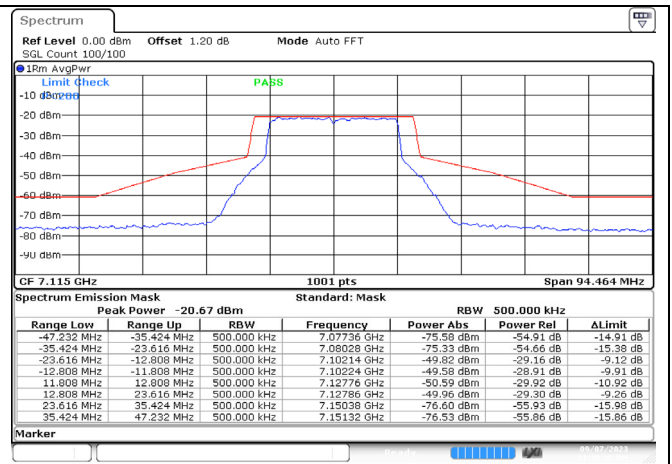

802.11ax-20 MHz / 6995 MHz / Chain B

Date: 7.SEP.2023 11:28:21

802.11ax-20 MHz / 7095 MHz / Chain A

Date: 7.SEP.2023 11:30:17

802.11ax-20 MHz / 7095 MHz / Chain B

Date: 7.SEP.2023 11:33:45

802.11ax-20 MHz / 7115 MHz / Chain A

Date: 7.SEP.2023 11:32:31

802.11ax-20 MHz / 7115 MHz / Chain B

Date: 7.SEP.2023 11:37:56

802.11ax-40 MHz / 5965 MHz / Chain A

Date: 7.SEP.2023 11:40:30

802.11ax-40 MHz / 5965 MHz / Chain B

Date: 7.SEP.2023 11:43:14