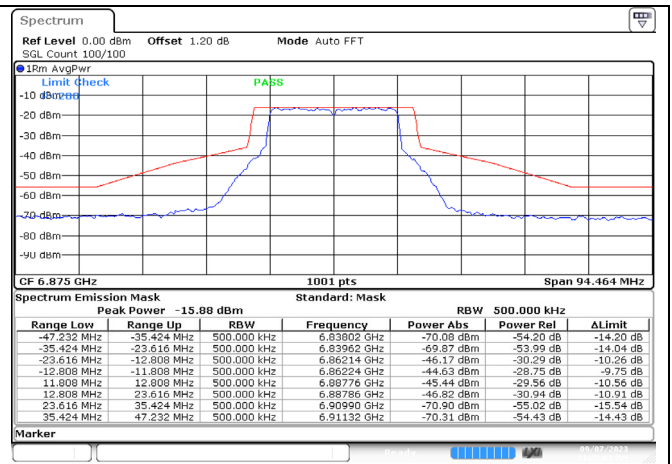

Date: 7.SEP.2023 11:20:27

802.11ax-20 MHz / 6875 MHz / Chain A

Date: 7.SEP.2023 11:22:01

802.11ax-20 MHz / 6875 MHz / Chain B

Date: 7.SEP.2023 11:26:53

802.11ax-20 MHz / 6995 MHz / Chain A

Date: 7.SEP.2023 11:26:00

802.11ax-20 MHz / 6995 MHz / Chain B

Date: 7.SEP.2023 11:28:21

802.11ax-20 MHz / 7095 MHz / Chain A

Date: 7.SEP.2023 11:30:17

802.11ax-20 MHz / 7095 MHz / Chain B

Date: 7.SEP.2023 11:33:45

802.11ax-20 MHz / 7115 MHz / Chain A