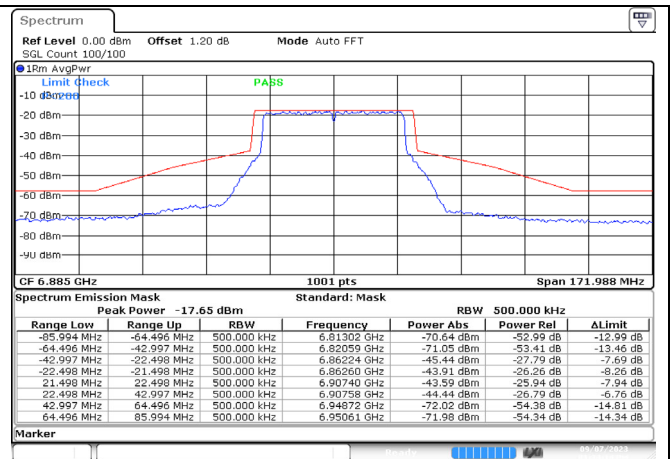

802.11ax-40 MHz / 6445 MHz / Chain B

802.11ax-40 MHz / 6485 MHz / Chain A

802.11ax-40 MHz / 6485 MHz / Chain B

Date: 7.SEP.2023 13:23:17

802.11ax-40 MHz / 6525 MHz / Chain A

Date: 7.SEP.2023 13:22:30

802.11ax-40 MHz / 6525 MHz / Chain B

Date: 7.SEP.2023 13:24:28

802.11ax-40 MHz / 6685 MHz / Chain A

Date: 7.SEP.2023 13:26:43

802.11ax-40 MHz / 6685 MHz / Chain B

Date: 7.SEP.2023 13:31:40

802.11ax-40 MHz / 6845 MHz / Chain A

Date: 7.SEP.2023 13:28:25

802.11ax-40 MHz / 6845 MHz / Chain B

Date: 7.SEP.2023 13:32:48

Date: 7.SEP.2023 13:34:14

802.11ax-40 MHz / 6885 MHz / Chain A

Date: 7.SEP.2023 13:35:43

802.11ax-40 MHz / 6885 MHz / Chain B

Date: 7.SEP.2023 13:35:08

802.11ax-40 MHz / 7085 MHz / Chain A

Date: 7.SEP.2023 13:38:09

802.11ax-40 MHz / 7085 MHz / Chain B

Date: 7.SEP.2023 13:43:15

802.11ax-80 MHz / 5985 MHz / Chain A

802.11ax-80 MHz / 5985 MHz / Chain B