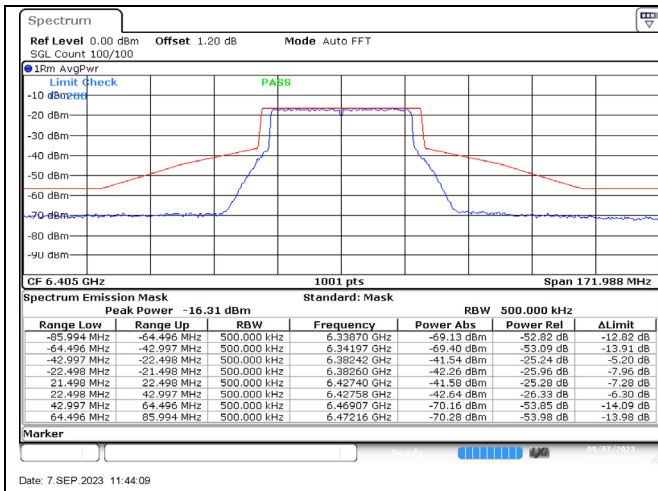

802.11ax-20 MHz / 6995 MHz / Chain B

Date: 7.SEP.2023 11:28:21

802.11ax-20 MHz / 7095 MHz / Chain A

Date: 7.SEP.2023 11:30:17

802.11ax-20 MHz / 7095 MHz / Chain B

Date: 7.SEP.2023 11:33:45

802.11ax-20 MHz / 7115 MHz / Chain A

Date: 7.SEP.2023 11:32:31

802.11ax-20 MHz / 7115 MHz / Chain B

Date: 7.SEP.2023 11:37:56

802.11ax-40 MHz / 5965 MHz / Chain A

Date: 7.SEP.2023 11:40:30

802.11ax-40 MHz / 5965 MHz / Chain B

Date: 7.SEP.2023 11:43:14

802.11ax-40 MHz / 6165 MHz / Chain A

Date: 7.SEP.2023 11:42:08

802.11ax-40 MHz / 6165 MHz / Chain B

802.11ax-40 MHz / 6405 MHz / Chain A

802.11ax-40 MHz / 6405 MHz / Chain B

802.11ax-40 MHz / 6445 MHz / Chain A