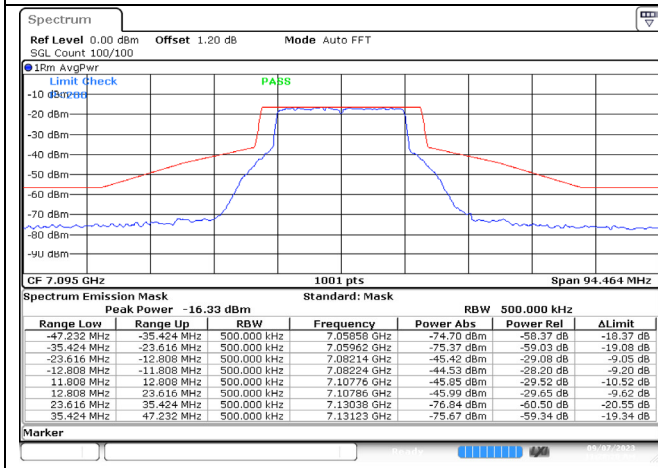

Date: 7.SEP.2023 11:20:27

802.11ax-20 MHz / 6875 MHz / Chain A

Date: 7.SEP.2023 11:22:01

802.11ax-20 MHz / 6875 MHz / Chain B

Date: 7.SEP.2023 11:26:53

802.11ax-20 MHz / 6995 MHz / Chain A

Date: 7.SEP.2023 11:26:00

802.11ax-20 MHz / 6995 MHz / Chain B

Date: 7.SEP.2023 11:28:21

802.11ax-20 MHz / 7095 MHz / Chain A

Date: 7.SEP.2023 11:30:17

802.11ax-20 MHz / 7095 MHz / Chain B

Date: 7.SEP.2023 11:33:45

802.11ax-20 MHz / 7115 MHz / Chain A