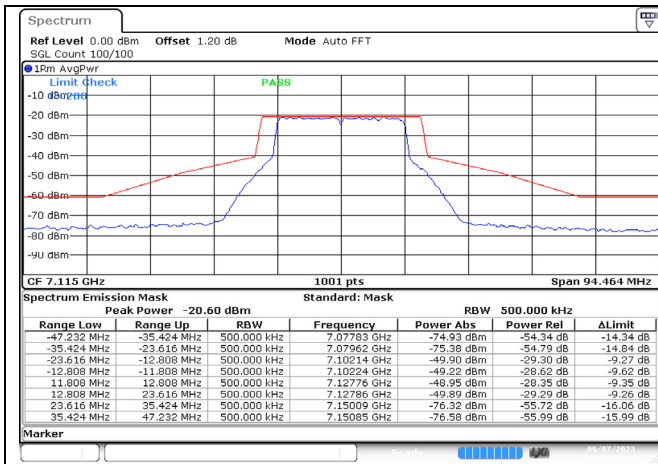

802.11ax-20 MHz / 6995 MHz / Chain B

Date: 7.SEP.2023 11:28:21

802.11ax-20 MHz / 7095 MHz / Chain A

Date: 7.SEP.2023 11:30:17

802.11ax-20 MHz / 7095 MHz / Chain B

Date: 7.SEP.2023 11:33:45

802.11ax-20 MHz / 7115 MHz / Chain A

Date: 7.SEP.2023 11:32:31

802.11ax-20 MHz / 7115 MHz / Chain B

Date: 7.SEP.2023 11:37:56

802.11ax-40 MHz / 5965 MHz / Chain A

Date: 7.SEP.2023 11:40:30

802.11ax-40 MHz / 5965 MHz / Chain B

Date: 7.SEP.2023 11:43:14