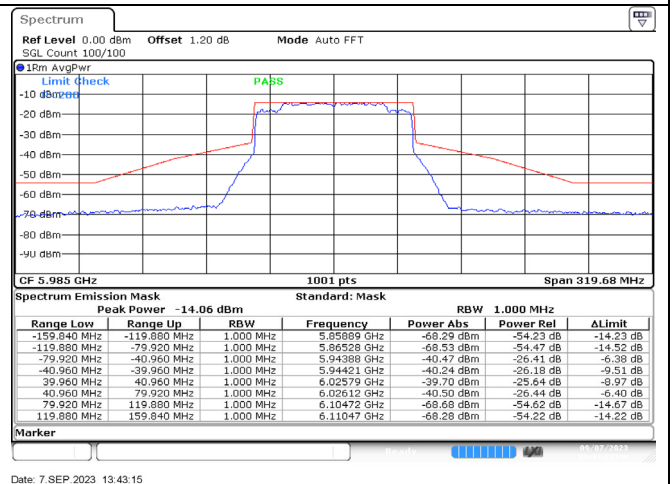

Date: 7.SEP.2023 13:24:28

802.11ax-40 MHz / 6685 MHz / Chain A

Date: 7.SEP.2023 13:26:43

802.11ax-40 MHz / 6685 MHz / Chain B

Date: 7.SEP.2023 13:31:40

802.11ax-40 MHz / 6845 MHz / Chain A

Date: 7.SEP.2023 13:28:25

802.11ax-40 MHz / 6845 MHz / Chain B

Date: 7.SEP.2023 13:32:48

Date: 7.SEP.2023 13:34:14

802.11ax-40 MHz / 6885 MHz / Chain A

Date: 7.SEP.2023 13:35:43

802.11ax-40 MHz / 6885 MHz / Chain B

Date: 7.SEP.2023 13:35:08

802.11ax-40 MHz / 7085 MHz / Chain A

Date: 7.SEP.2023 13:38:09

802.11ax-40 MHz / 7085 MHz / Chain B

Date: 7.SEP.2023 13:43:15

802.11ax-80 MHz / 5985 MHz / Chain A

802.11ax-80 MHz / 5985 MHz / Chain B