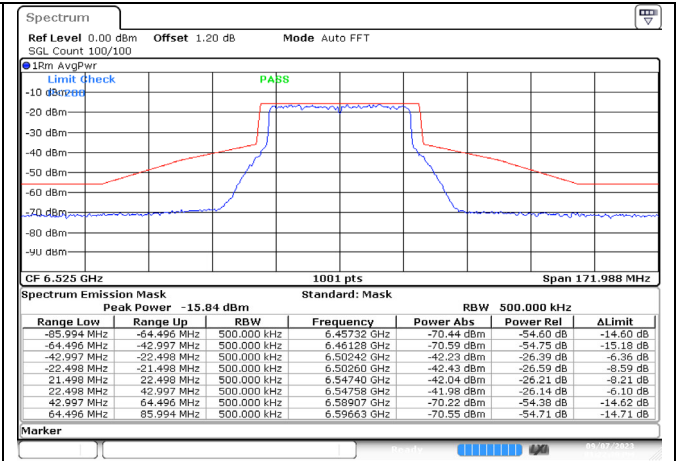

802.11ax-40 MHz / 6445 MHz / Chain B

802.11ax-40 MHz / 6485 MHz / Chain A

802.11ax-40 MHz / 6485 MHz / Chain B

Date: 7.SEP.2023 13:23:17

802.11ax-40 MHz / 6525 MHz / Chain A

Date: 7.SEP.2023 13:22:30

802.11ax-40 MHz / 6525 MHz / Chain B

Date: 7.SEP.2023 13:24:28

802.11ax-40 MHz / 6685 MHz / Chain A

Date: 7.SEP.2023 13:26:43

802.11ax-40 MHz / 6685 MHz / Chain B

Date: 7.SEP.2023 13:31:40

802.11ax-40 MHz / 6845 MHz / Chain A

Date: 7.SEP.2023 13:28:25