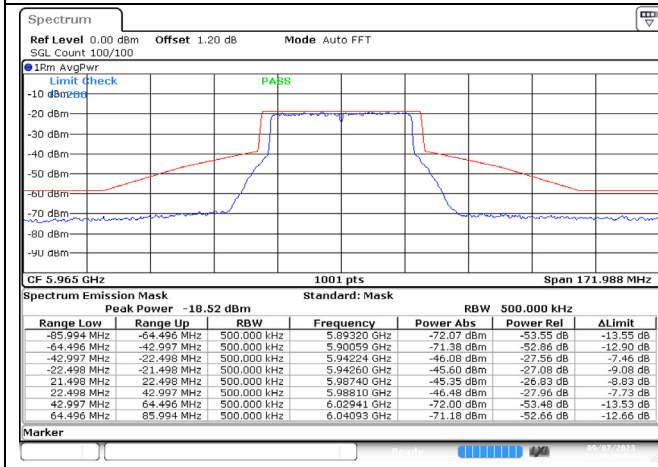

802.11ax-20 MHz / 6995 MHz / Chain B

Date: 7.SEP.2023 11:28:21

802.11ax-20 MHz / 7095 MHz / Chain A

Date: 7.SEP.2023 11:30:17

802.11ax-20 MHz / 7095 MHz / Chain B

Date: 7.SEP.2023 11:33:45

802.11ax-20 MHz / 7115 MHz / Chain A

Date: 7.SEP.2023 11:32:31

802.11ax-20 MHz / 7115 MHz / Chain B

Date: 7.SEP.2023 11:37:56

802.11ax-40 MHz / 5965 MHz / Chain A

Date: 7.SEP.2023 11:40:30

802.11ax-40 MHz / 5965 MHz / Chain B

Date: 7.SEP.2023 11:43:14