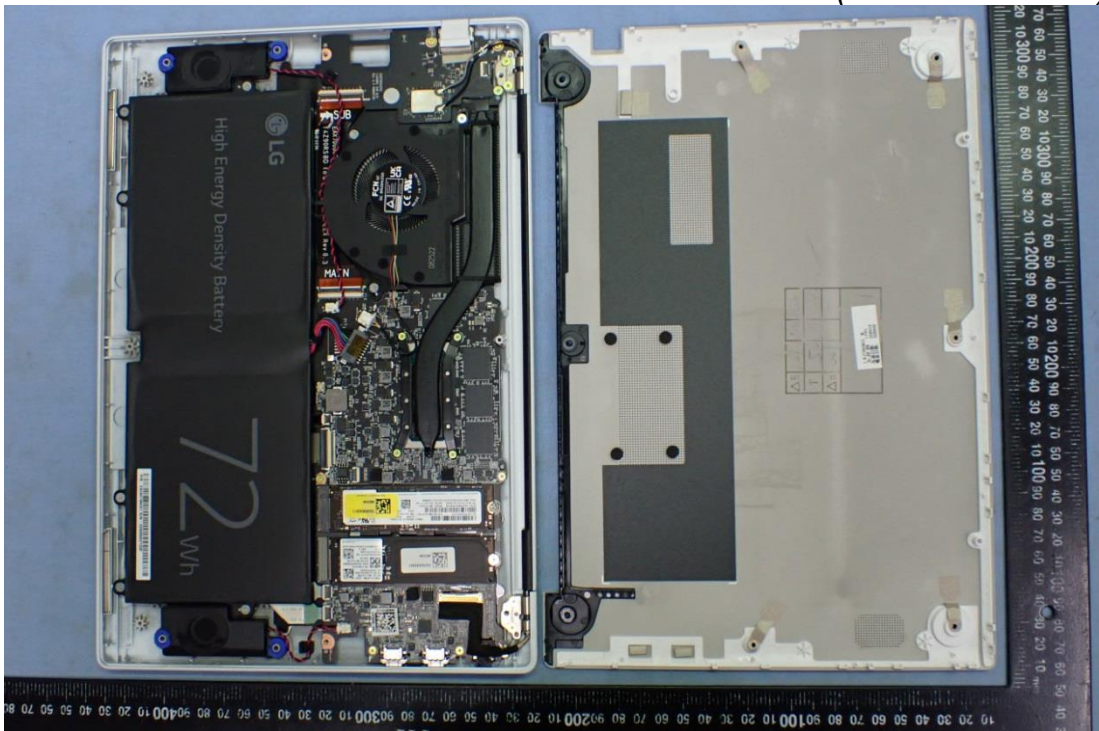

EUT Internal Photos

Figure 27
General Appearance, Internal View

Figure 28
Internal View (Removed Cover)

Figure 29
Internal View (Removed Components)

Figure 30
DC FAN

Figure 31
Main Board, Front View

Figure 32
Main Board, Back View

Figure 33
WLAN SUB Board, Front View

Figure 34
WLAN SUB Board, Back View

Figure 35
WLAN Combo Card, Front View

Figure 36
WLAN Combo Card, Without Shield and Back View

Figure 37
Battery Pack, Front View

Figure 38
Battery Pack, Back View