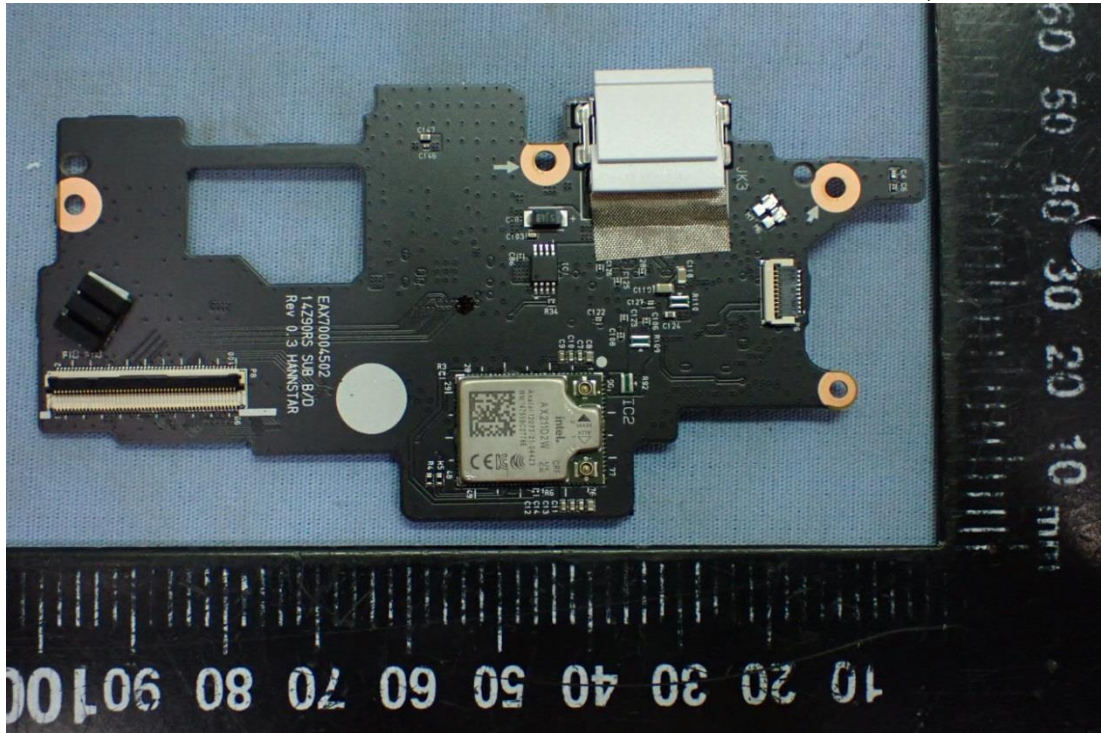

EUT Internal Photos

Figure 27
General Appearance, Internal View

Figure 28
Internal View (Removed Cover)

Figure 29
Internal View (Removed Components)

Figure 30
DC FAN

Figure 31
Main Board, Front View

Figure 32
Main Board, Back View

Figure 33
WLAN SUB Board, Front View

Figure 34
WLAN SUB Board, Back View

Figure 35
WLAN Combo Card, Front View

Figure 36
WLAN Combo Card, Without Shield and Back View

Figure 37
Battery Pack, Front View

Figure 38
Battery Pack, Back View