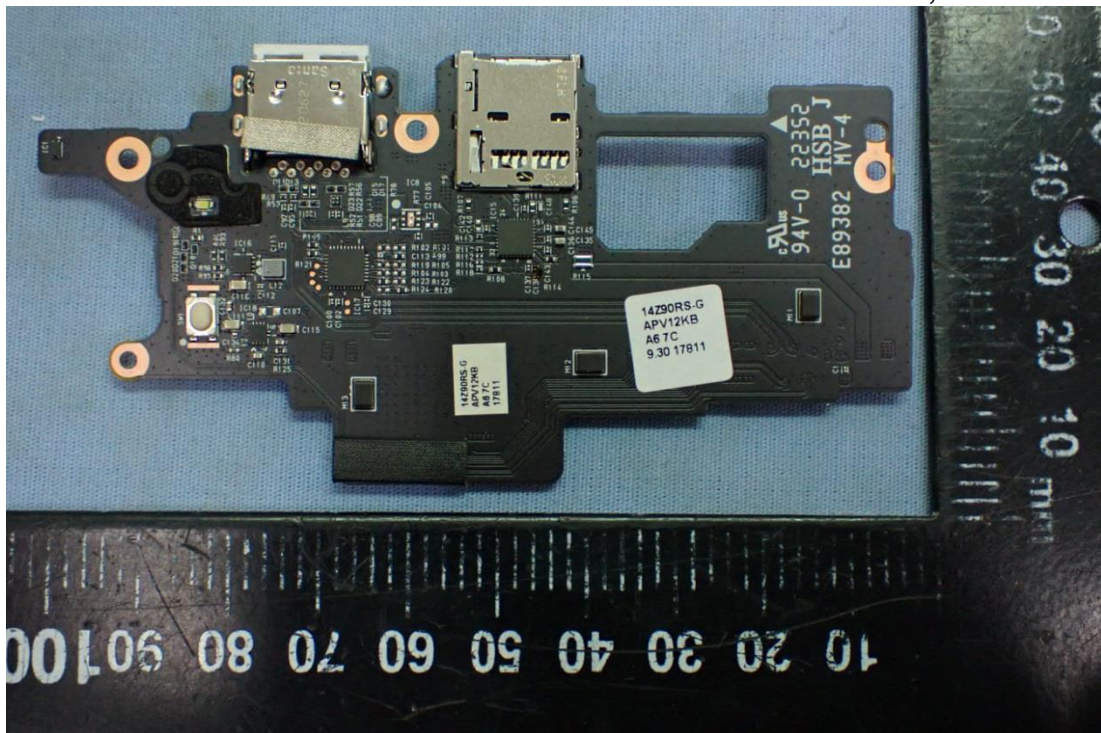

EUT Internal Photos

Figure 27
General Appearance, Internal View

Figure 28
Internal View (Removed Cover)

Figure 29
Internal View (Removed Components)

Figure 30
DC FAN

Figure 31
Main Board, Front View

Figure 32
Main Board, Back View

Figure 33
WLAN SUB Board, Front View

Figure 34
WLAN SUB Board, Back View

Figure 35
WLAN Combo Card, Front View

Figure 36
WLAN Combo Card, Without Shield and Back View

Figure 37
Battery Pack, Front View

Figure 38
Battery Pack, Back View