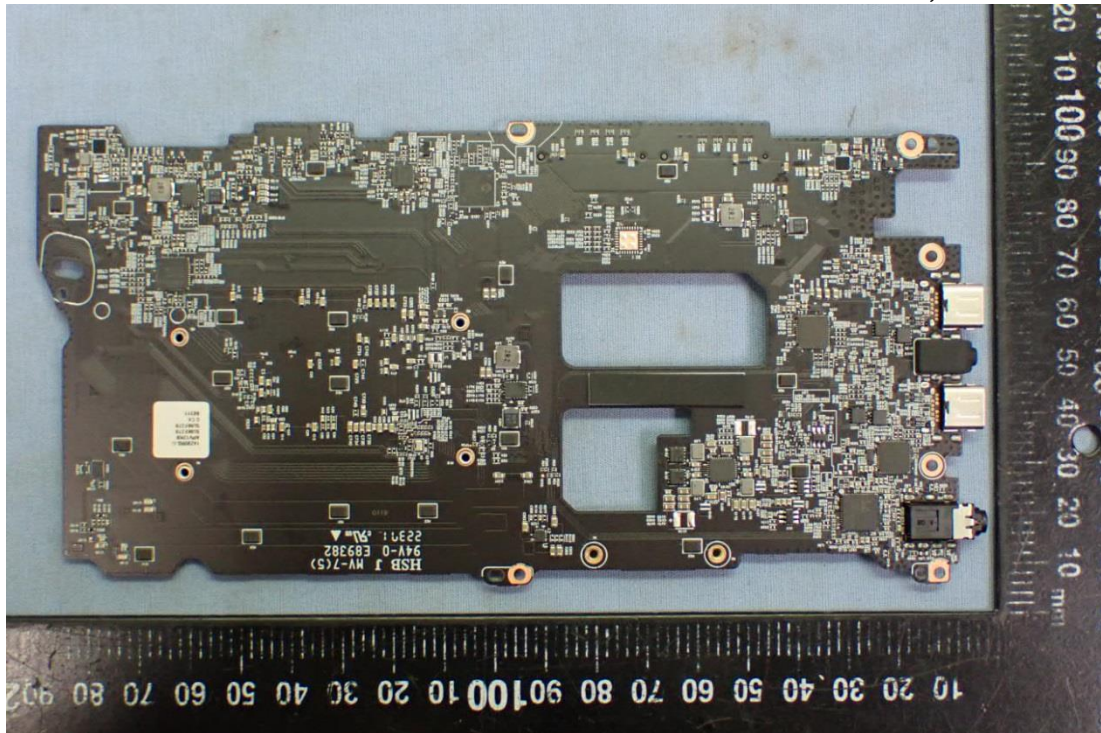

EUT Internal Photos

Figure 27
General Appearance, Internal View

Figure 28
Internal View (Removed Cover)

Figure 29
Internal View (Removed Components)

Figure 30
DC FAN

Figure 31
Main Board, Front View

Figure 32
Main Board, Back View

Figure 33
WLAN SUB Board, Front View

Figure 34
WLAN SUB Board, Back View

Figure 35
WLAN Combo Card, Front View

Figure 36
WLAN Combo Card, Without Shield and Back View

Figure 37
Battery Pack, Front View

Figure 38
Battery Pack, Back View

Figure 49
SSD, Samsung (256GB), Front View

Figure 50
SSD, Samsung (256GB), Back View

Figure 53
LCD Panel, Front View

Figure 54
LCD Panel, Back & Label View

Figure 55
WLAN Combo Antenna Position

Figure 56
WLAN Combo Antenna Position