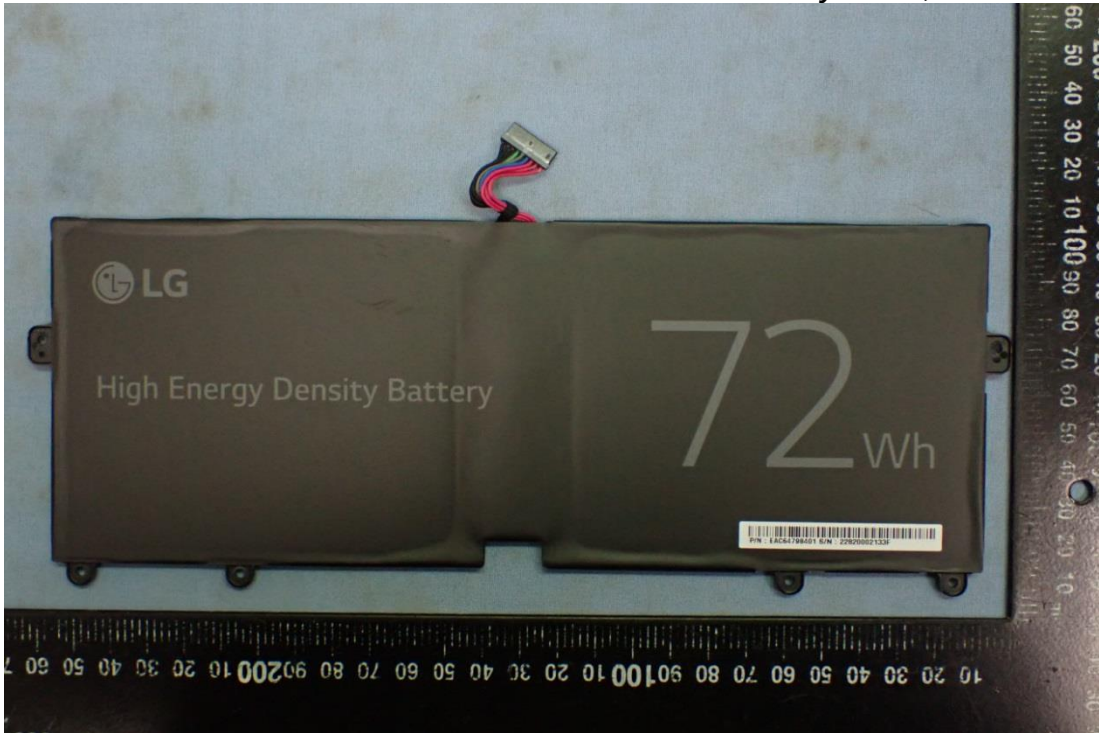

EUT Internal Photos

Figure 27
General Appearance, Internal View

Figure 28
Internal View (Removed Cover)

Figure 29
Internal View (Removed Components)

Figure 30
DC FAN

Figure 31
Main Board, Front View

Figure 32
Main Board, Back View

Figure 33
WLAN SUB Board, Front View

Figure 34
WLAN SUB Board, Back View

Figure 35
WLAN Combo Card, Front View

Figure 36
WLAN Combo Card, Without Shield and Back View

Figure 37
Battery Pack, Front View

Figure 38
Battery Pack, Back View