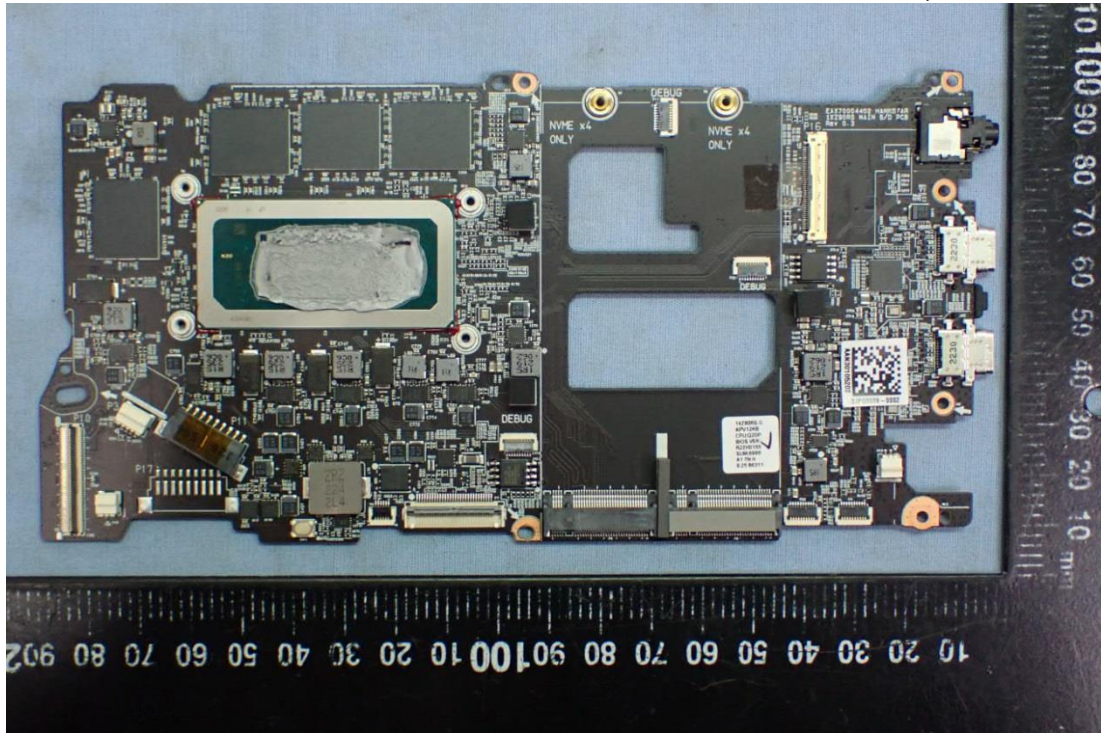

EUT Internal Photos

Figure 27
General Appearance, Internal View

Figure 28
Internal View (Removed Cover)

Figure 29
Internal View (Removed Components)

Figure 30
DC FAN

Figure 31
Main Board, Front View

Figure 32
Main Board, Back View

Figure 33
WLAN SUB Board, Front View

Figure 34
WLAN SUB Board, Back View

Figure 35
WLAN Combo Card, Front View

Figure 36
WLAN Combo Card, Without Shield and Back View

Figure 37
Battery Pack, Front View

Figure 38
Battery Pack, Back View