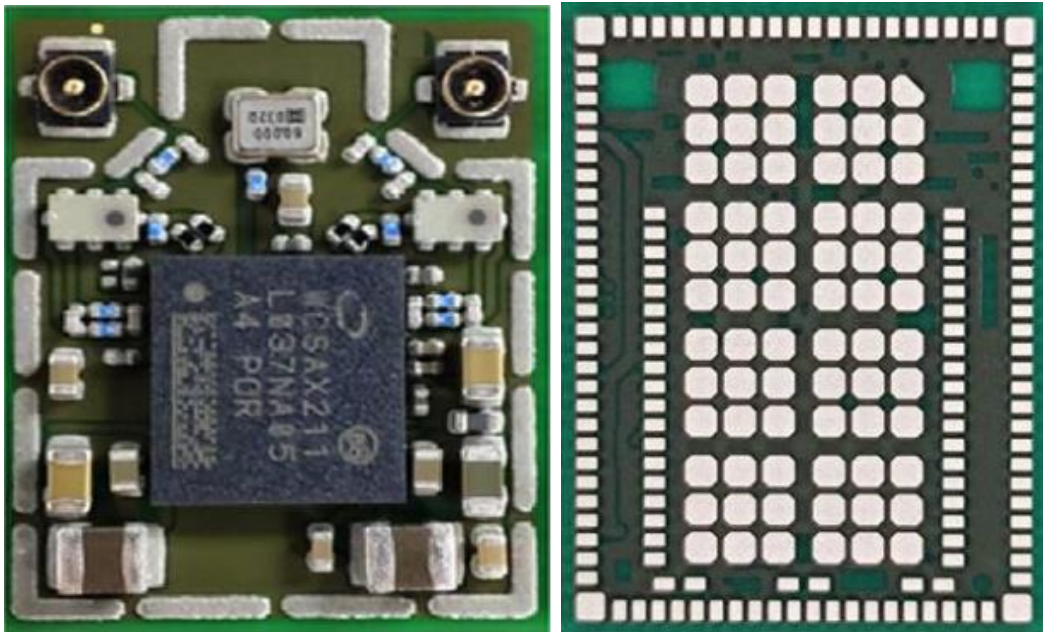

EUT Internal Photos

Figure 27
General Appearance, Internal View

Figure 28
Internal View (Removed Cover)

Figure 29
Internal View (Removed Components)

Figure 30
DC FAN

Figure 31
Main Board, Front View

Figure 32
Main Board, Back View

Figure 33
WLAN SUB Board, Front View

Figure 34
WLAN SUB Board, Back View

Figure 35
WLAN Combo Card, Front View

Figure 36
WLAN Combo Card, Without Shield and Back View

Figure 37
Battery Pack, Front View

Figure 38
Battery Pack, Back View