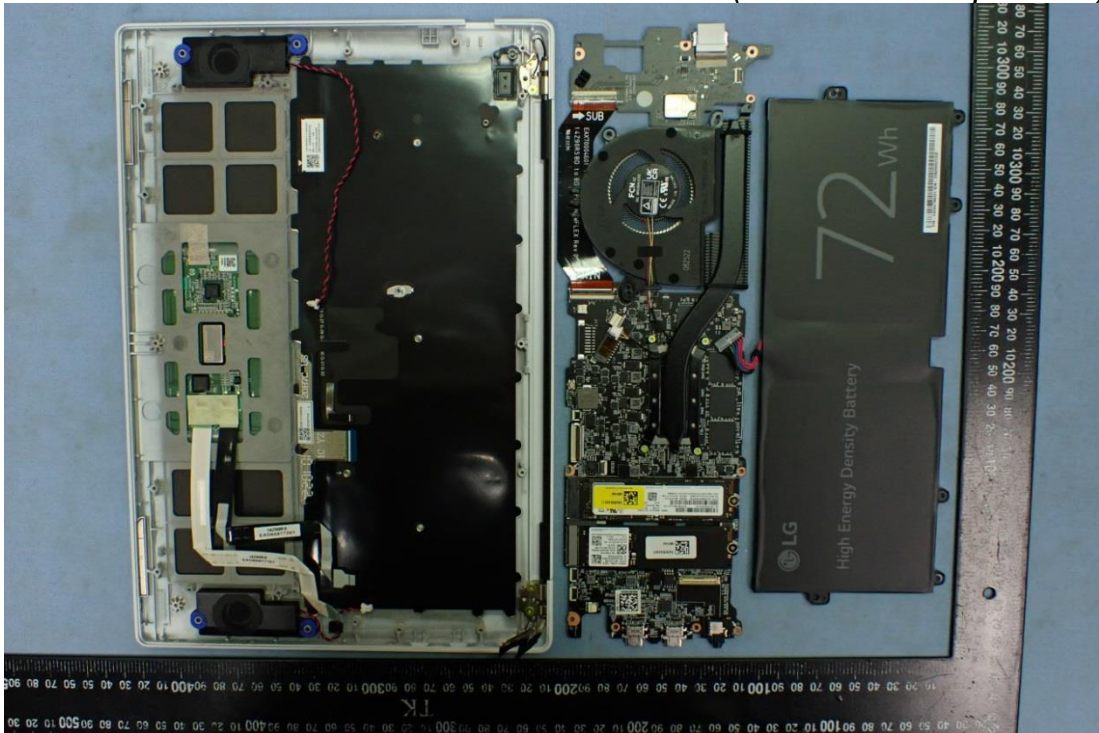

EUT Internal Photos

Figure 27
General Appearance, Internal View

Figure 28
Internal View (Removed Cover)

Figure 29
Internal View (Removed Components)

Figure 30
DC FAN

Figure 31
Main Board, Front View

Figure 32
Main Board, Back View

Figure 33
WLAN SUB Board, Front View

Figure 34
WLAN SUB Board, Back View

Figure 35
WLAN Combo Card, Front View

Figure 36
WLAN Combo Card, Without Shield and Back View

Figure 37
Battery Pack, Front View

Figure 38
Battery Pack, Back View