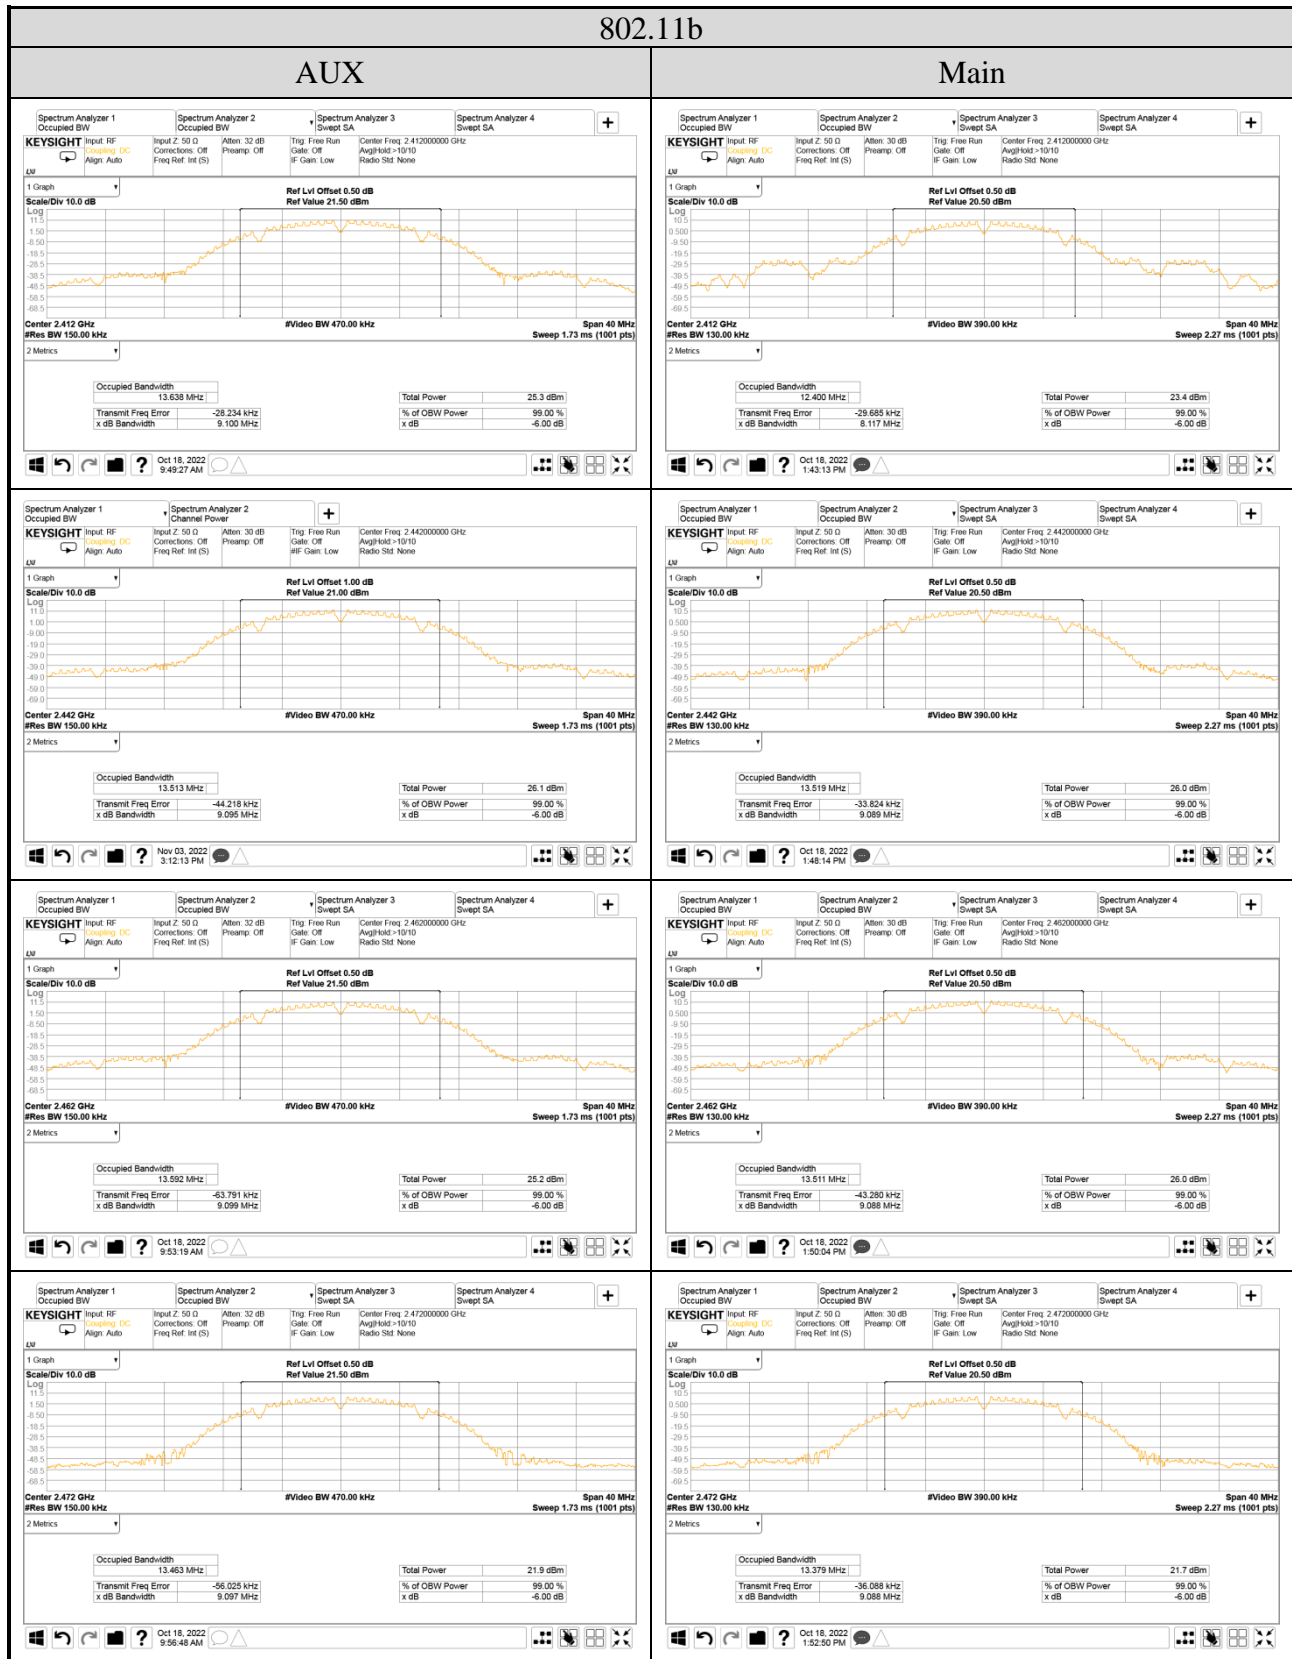

Audix Technology Corp.
No. 491, Zhongfu Rd., Linkou Dist.,
New Taipei City 244, Taiwan

Tel: +886 2 26099301
Fax: +886 2 26099303

● Occupied (99%) Bandwidth