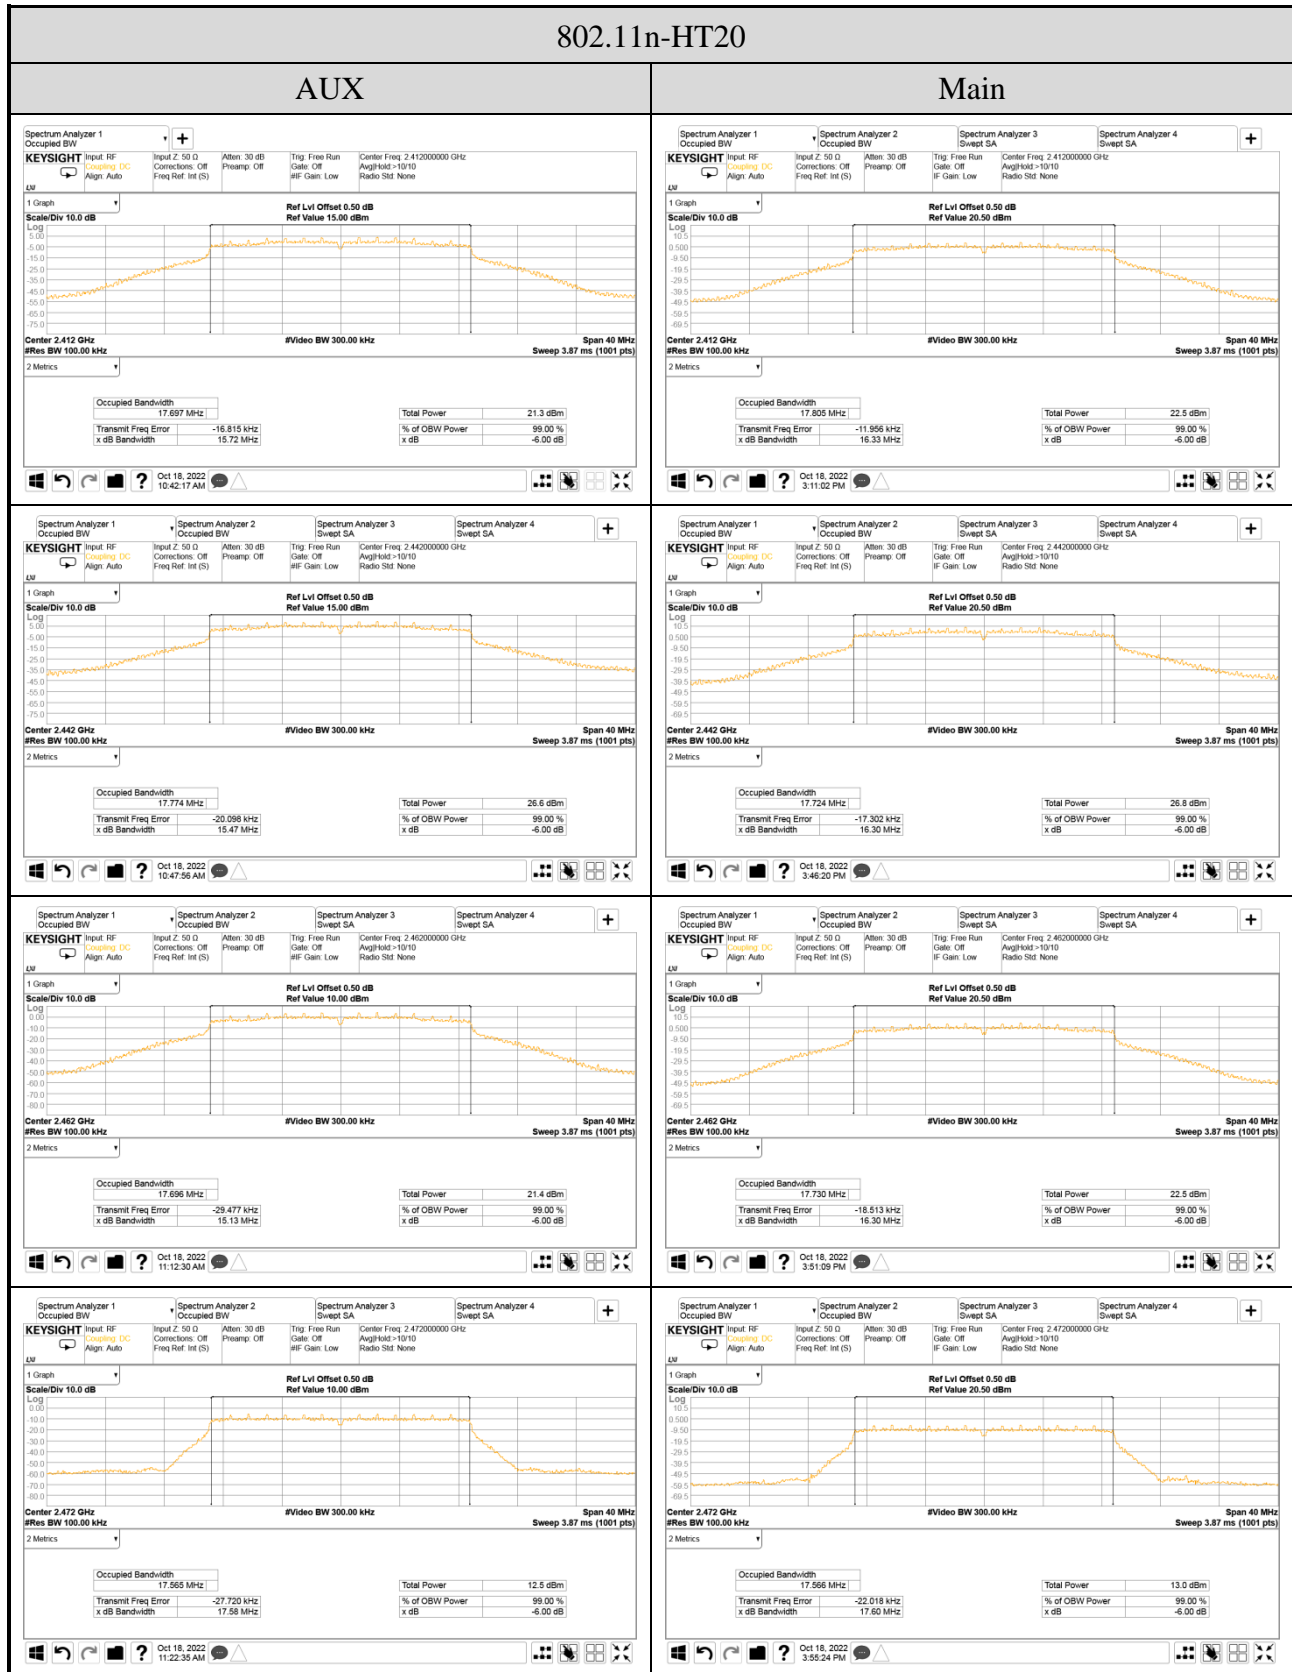

A.3.2 Measurement Plots

- DTS (6dB) Bandwidth

802.11g

AUX

Main

802.11n-HT20

802.11n-HT40

AUX