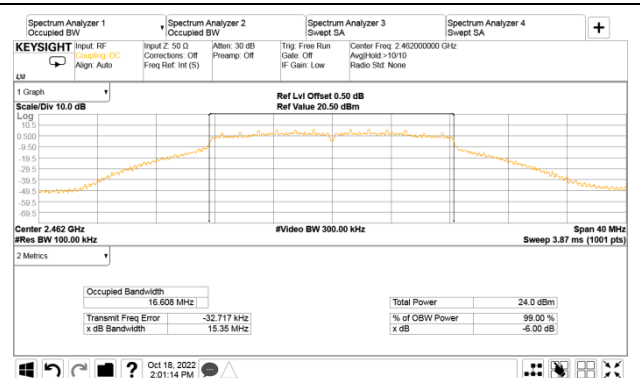

A.3.2 Measurement Plots

- DTS (6dB) Bandwidth

802.11g

AUX

Main

802.11n-HT20

802.11n-HT40

AUX