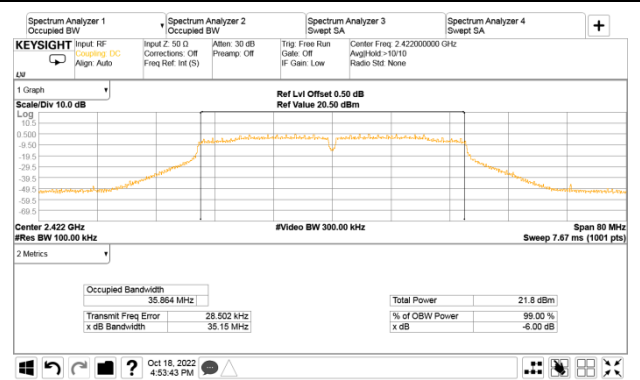

802.11n-HT40

AUX

Main