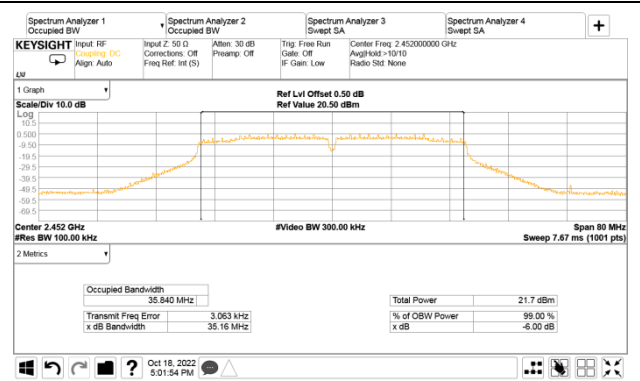

802.11n-HT40

AUX

Main