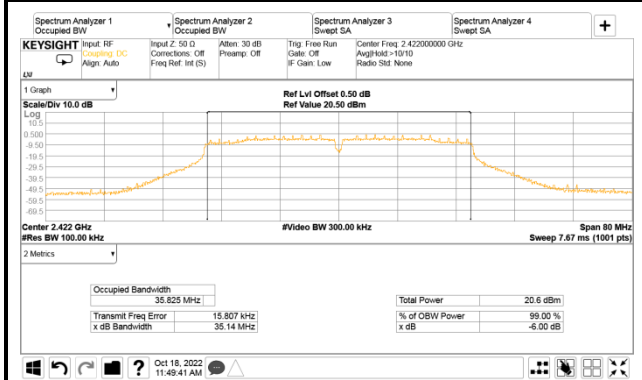

802.11n-HT40

AUX

Main