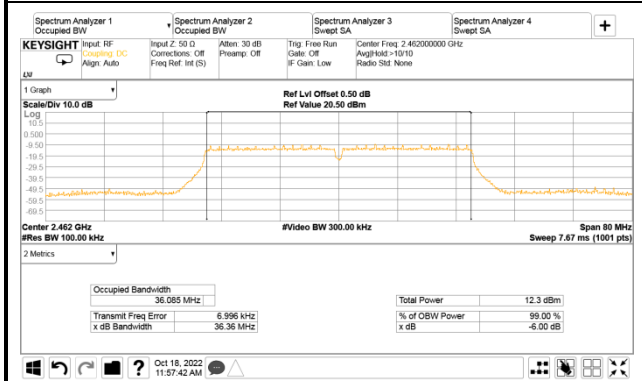

802.11n-HT40

AUX

Main