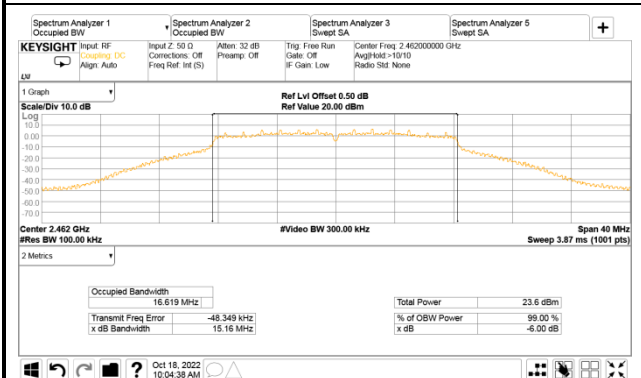

A.3.2 Measurement Plots

- DTS (6dB) Bandwidth

802.11g

AUX

Main

802.11n-HT20

802.11n-HT40

AUX