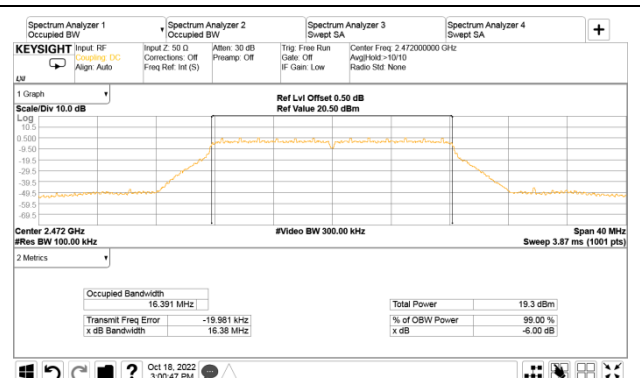

A.3.2 Measurement Plots

- DTS (6dB) Bandwidth

802.11g

AUX

Main

802.11n-HT20

802.11n-HT40

AUX