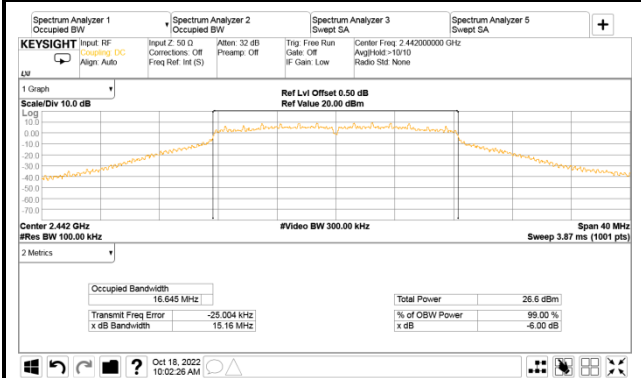

A.3.2 Measurement Plots

- DTS (6dB) Bandwidth

802.11g

AUX

Main

802.11n-HT20

802.11n-HT40

AUX