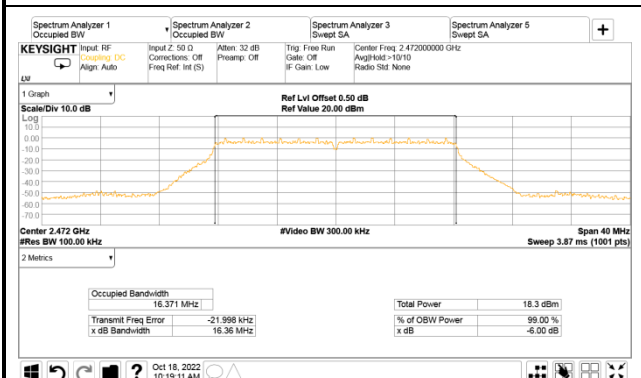

A.3.2 Measurement Plots

- DTS (6dB) Bandwidth

802.11g

AUX

Main

802.11n-HT20

802.11n-HT40

AUX