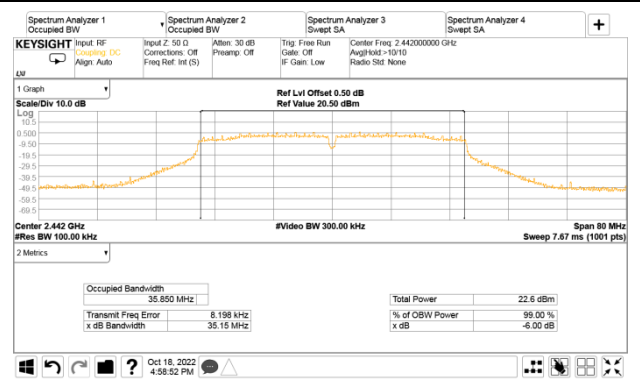

802.11n-HT40

AUX

Main