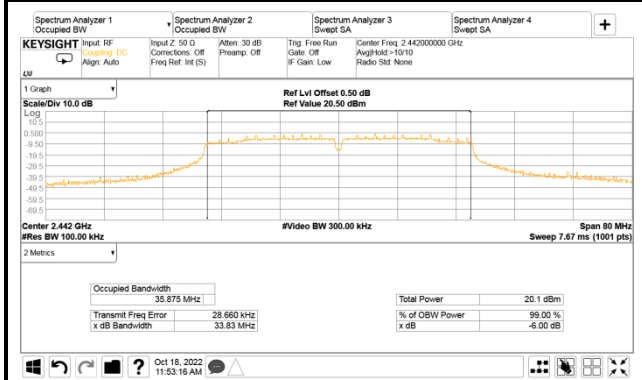

802.11n-HT40

AUX

Main