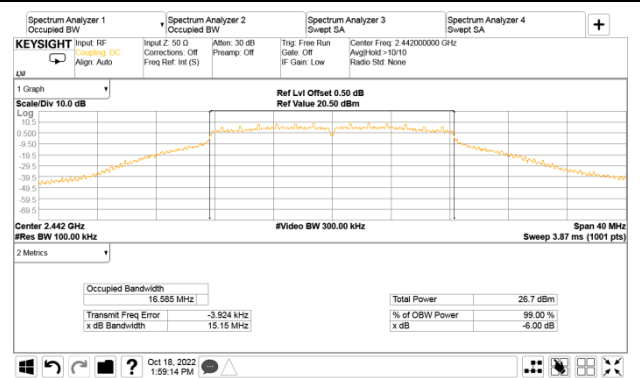

A.3.2 Measurement Plots

- DTS (6dB) Bandwidth

802.11g

AUX

Main

802.11n-HT20

802.11n-HT40

AUX