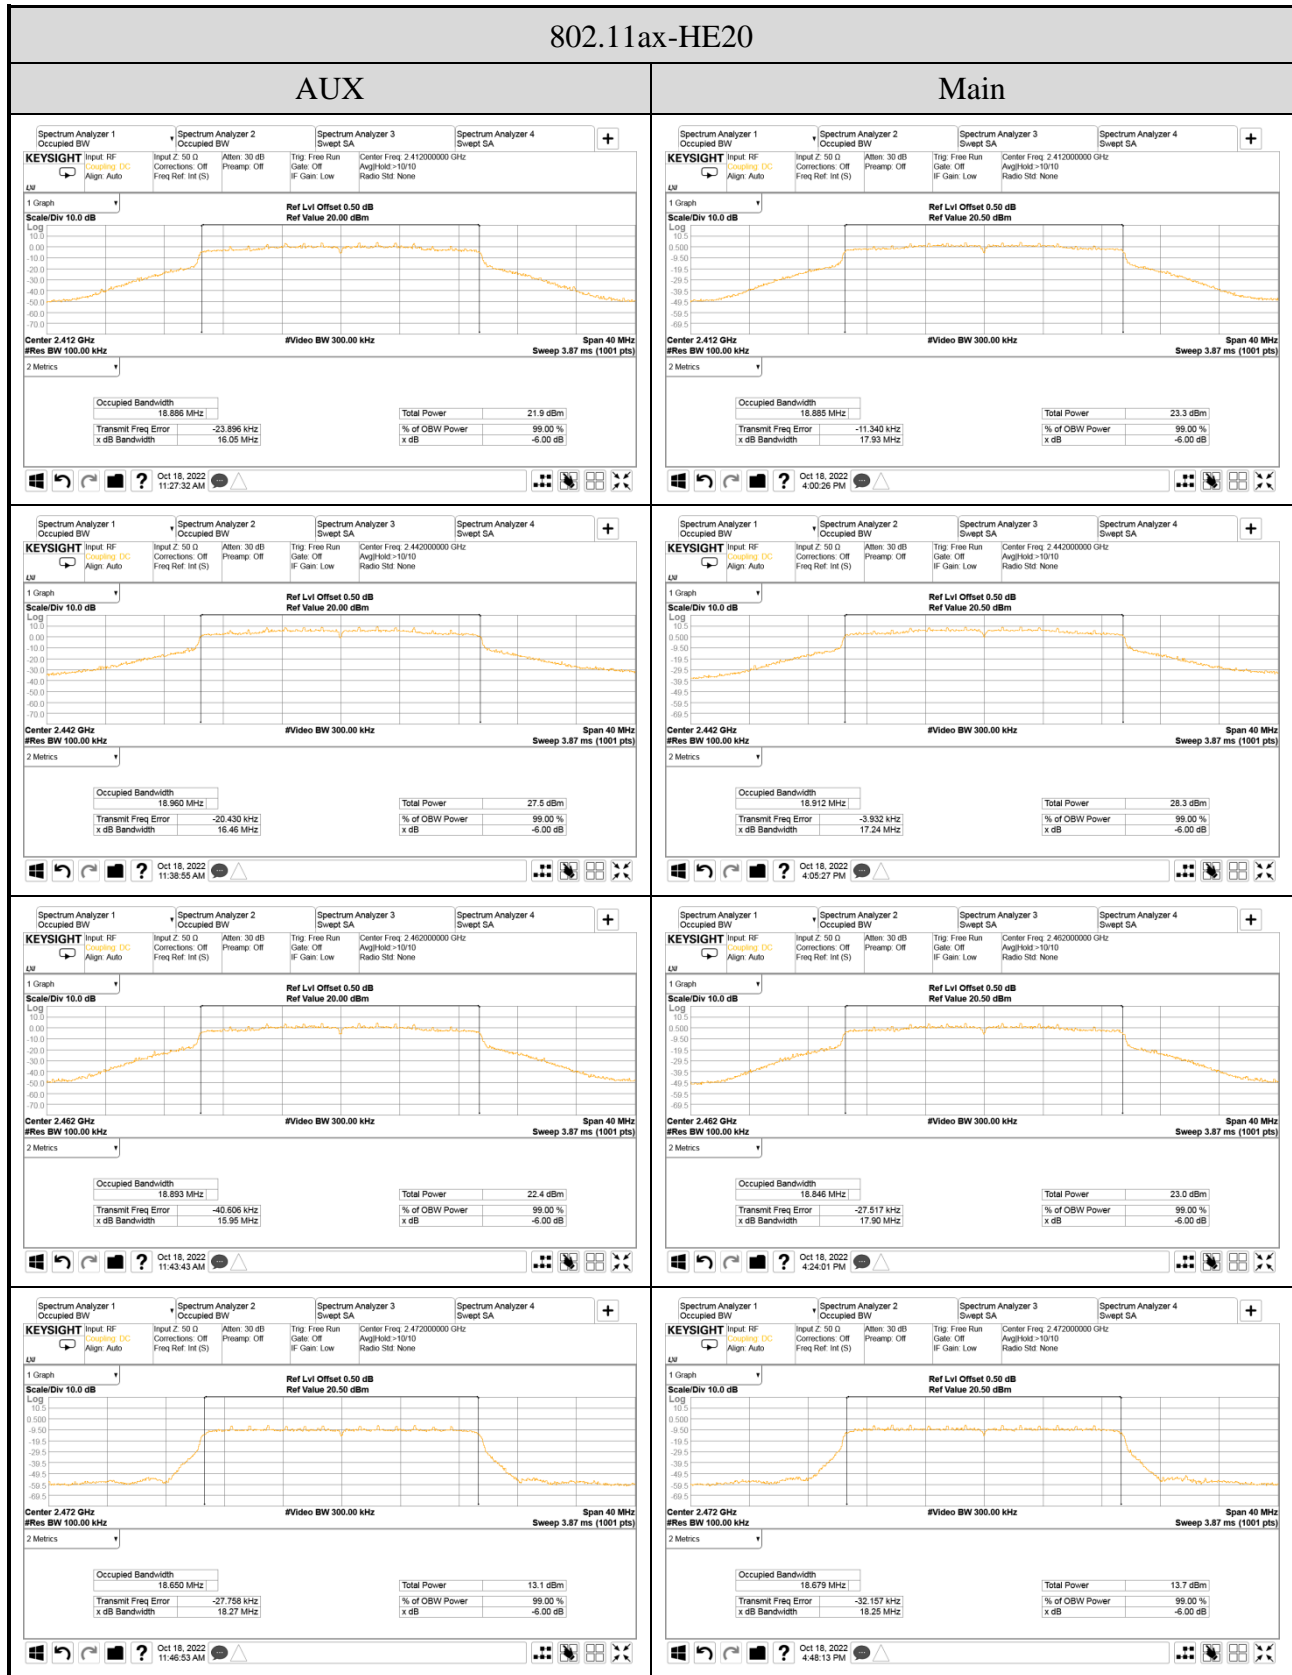

802.11ax-HE20