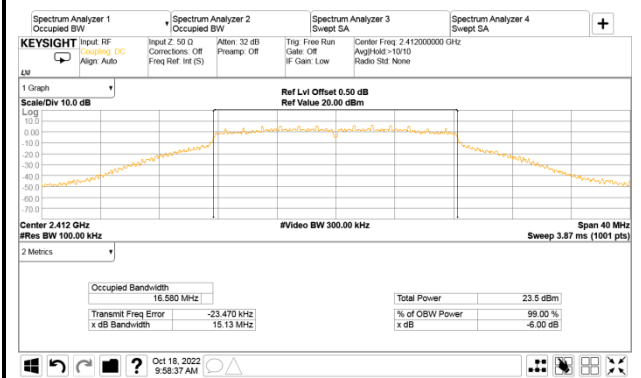

A.3.2 Measurement Plots

- DTS (6dB) Bandwidth

802.11g

AUX

Main

802.11n-HT20

802.11n-HT40

AUX