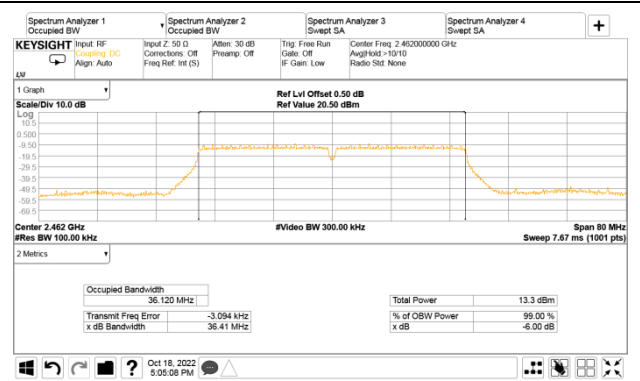

802.11n-HT40

AUX

Main