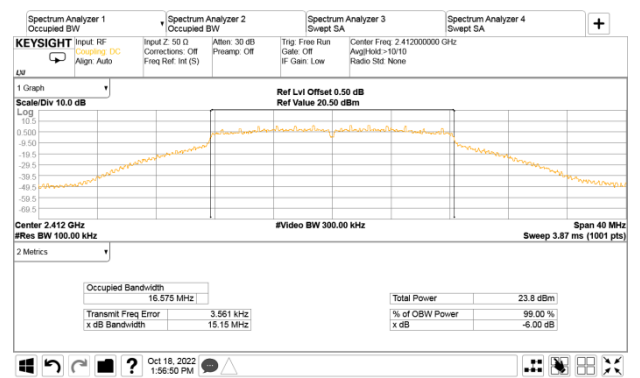

A.3.2 Measurement Plots

- DTS (6dB) Bandwidth

802.11g

AUX

Main

802.11n-HT20

802.11n-HT40

AUX