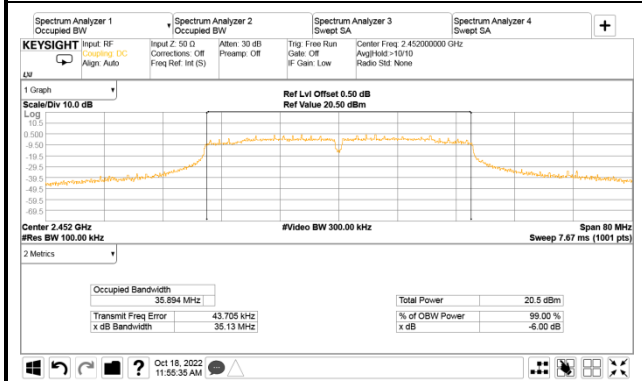

802.11n-HT40

AUX

Main