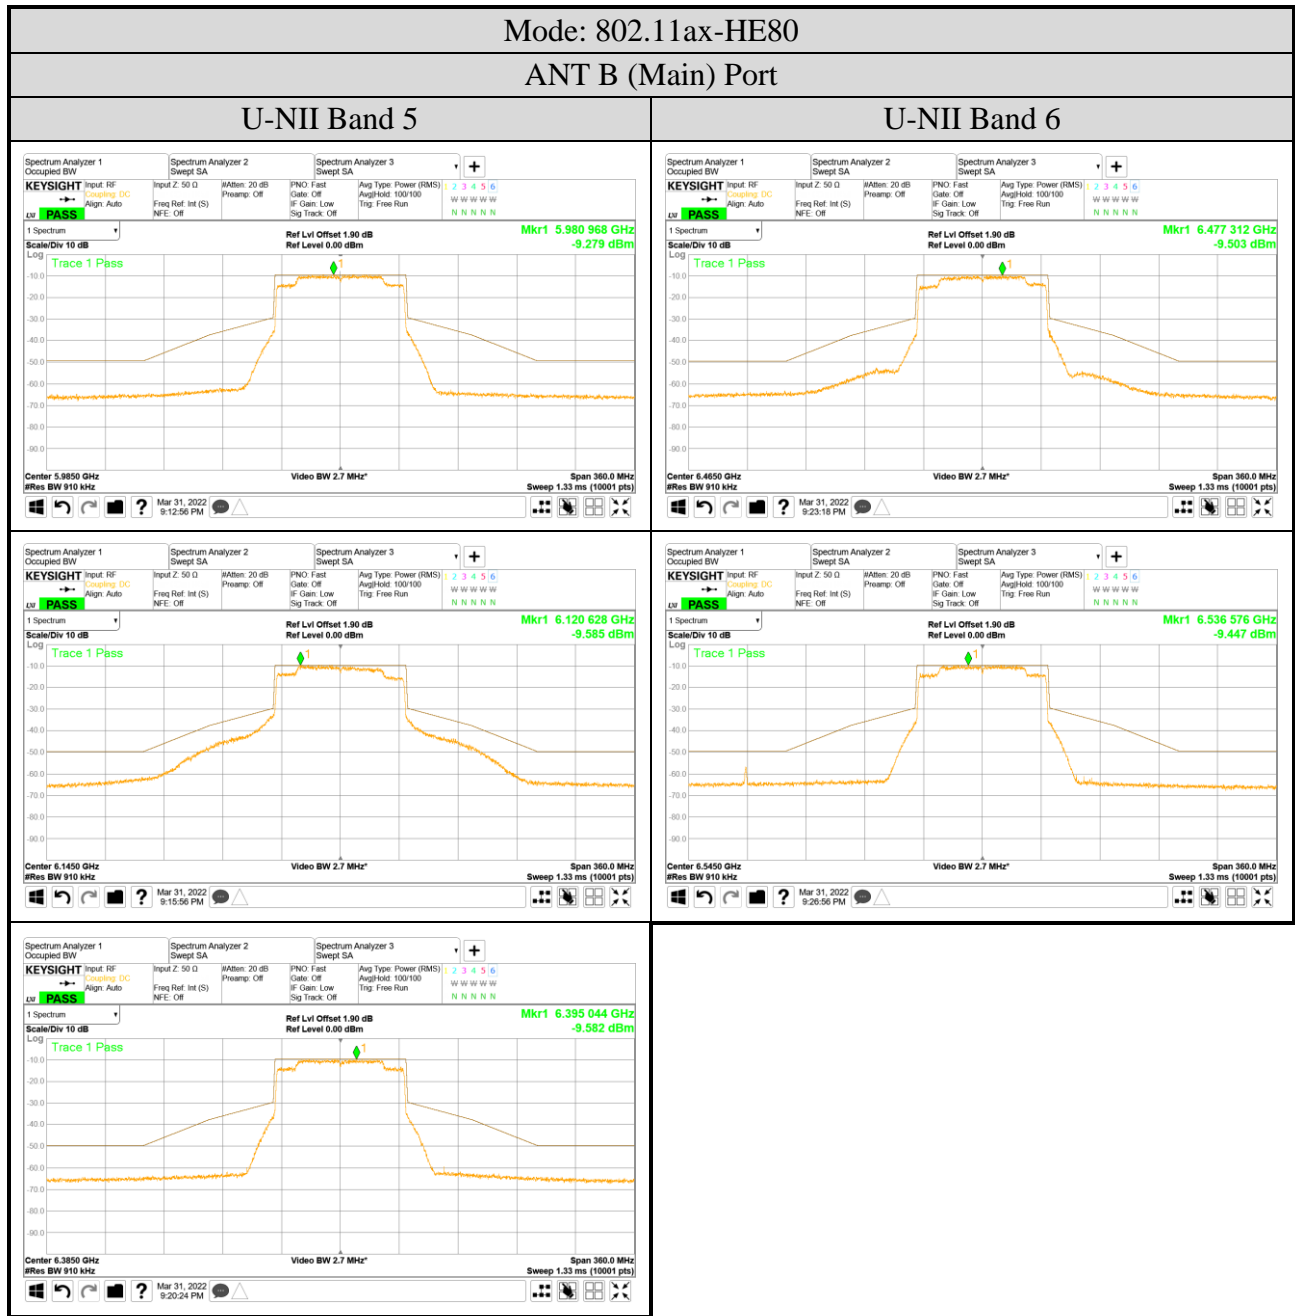

ANT B (Main) Port
● OFDM Modulation

Audix Technology Corp.
 No. 491, Zhongfu Rd., Linkou Dist.,
 New Taipei City 244, Taiwan

Tel: +886 2 26099301
 Fax: +886 2 26099303

● OFDMA Modulation

ANT B (Main) Port	
Tones: 26T	Tones: 242T
RU Index: 0	RU Index: 62
Mode: 802.11ax-HE20	Mode: 802.11ax-HE160
Centre Frequency: 5955MHz	Centre Frequency: 6025MHz
Tones: 52T	Tones: 484T
RU Index: 37	RU Index: 66
Mode: 802.11ax-HE20	Mode: 802.11ax-HE160
Centre Frequency: 5955MHz	Centre Frequency: 6025MHz
Tones: 106T	Tones: 996T
RU Index: 53	RU Index: 67
Mode: 802.11ax-HE20	Mode: 802.11ax-HE160
Centre Frequency: 5955MHz	Centre Frequency: 6025MHz