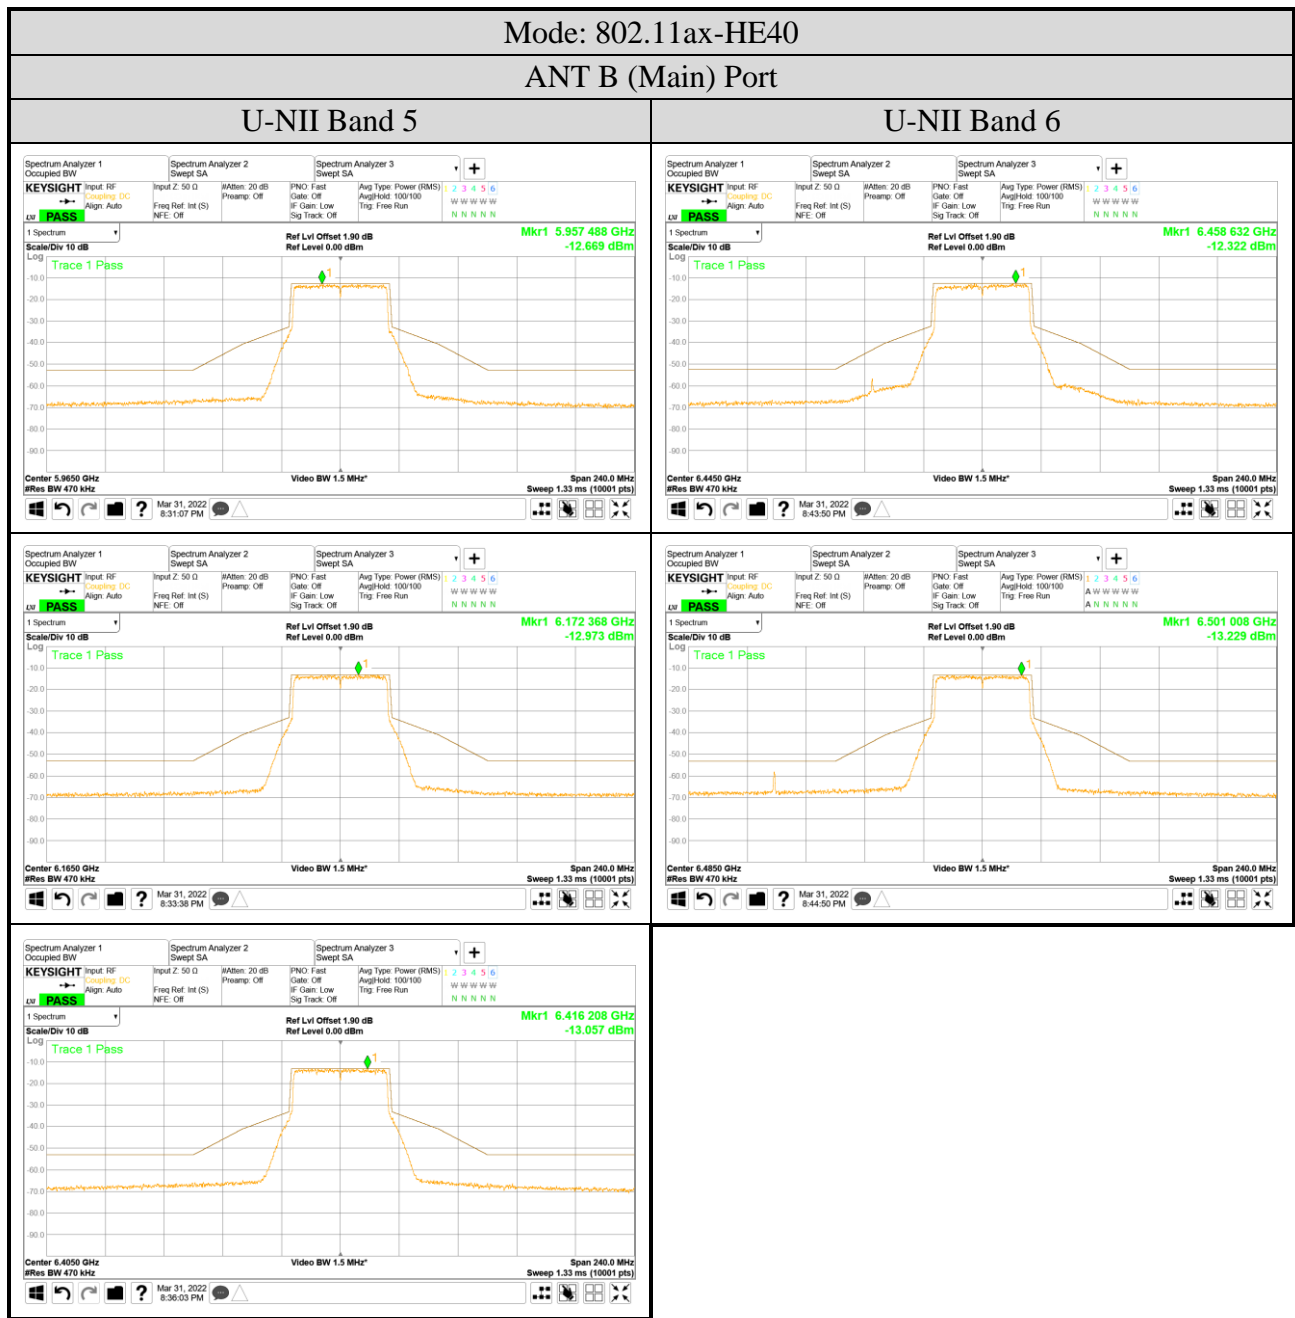

ANT B (Main) Port
● OFDM Modulation

Audix Technology Corp.
 No. 491, Zhongfu Rd., Linkou Dist.,
 New Taipei City 244, Taiwan

Tel: +886 2 26099301
 Fax: +886 2 26099303

● OFDMA Modulation

ANT B (Main) Port	
Tones: 26T	Tones: 242T
RU Index: 0	RU Index: 62
Mode: 802.11ax-HE20	Mode: 802.11ax-HE160
Centre Frequency: 5955MHz	Centre Frequency: 6025MHz
Tones: 52T	Tones: 484T
RU Index: 37	RU Index: 66
Mode: 802.11ax-HE20	Mode: 802.11ax-HE160
Centre Frequency: 5955MHz	Centre Frequency: 6025MHz
Tones: 106T	Tones: 996T
RU Index: 53	RU Index: 67
Mode: 802.11ax-HE20	Mode: 802.11ax-HE160
Centre Frequency: 5955MHz	Centre Frequency: 6025MHz