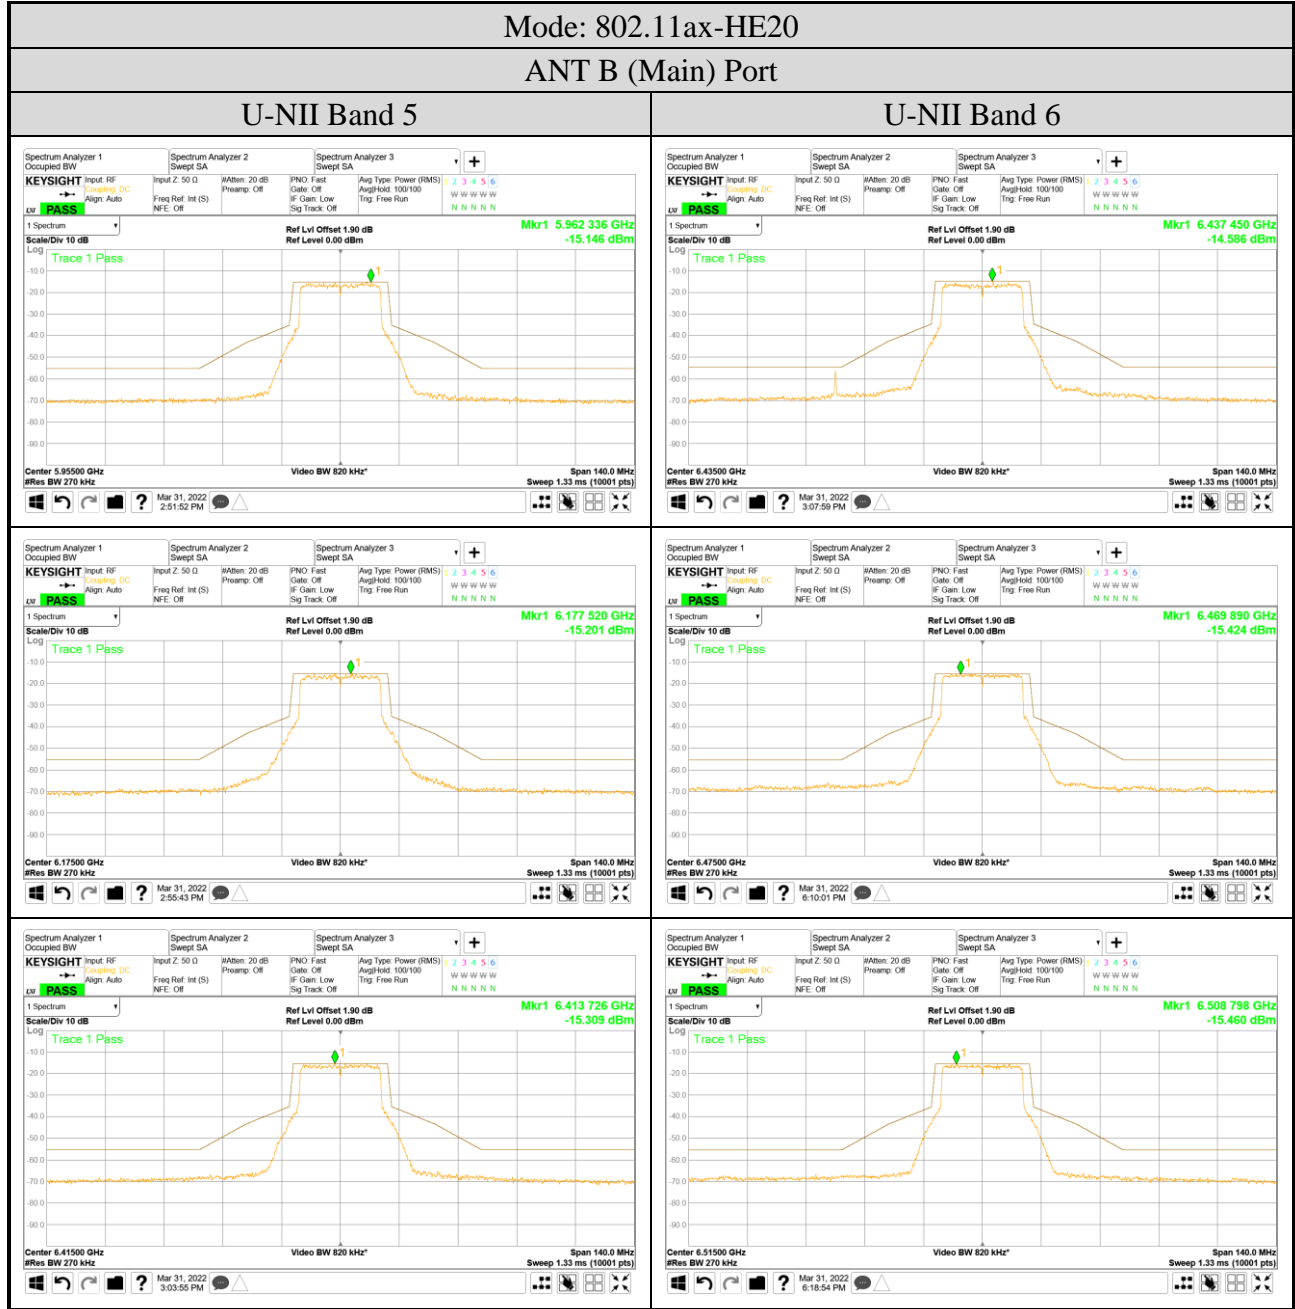

ANT B (Main) Port
● OFDM Modulation

Audix Technology Corp.
 No. 491, Zhongfu Rd., Linkou Dist.,
 New Taipei City 244, Taiwan

Tel: +886 2 26099301
 Fax: +886 2 26099303

● OFDMA Modulation

ANT B (Main) Port	
Tones: 26T	Tones: 242T
RU Index: 0	RU Index: 62
Mode: 802.11ax-HE20	Mode: 802.11ax-HE160
Centre Frequency: 5955MHz	Centre Frequency: 6025MHz
Tones: 52T	Tones: 484T
RU Index: 37	RU Index: 66
Mode: 802.11ax-HE20	Mode: 802.11ax-HE160
Centre Frequency: 5955MHz	Centre Frequency: 6025MHz
Tones: 106T	Tones: 996T
RU Index: 53	RU Index: 67
Mode: 802.11ax-HE20	Mode: 802.11ax-HE160
Centre Frequency: 5955MHz	Centre Frequency: 6025MHz