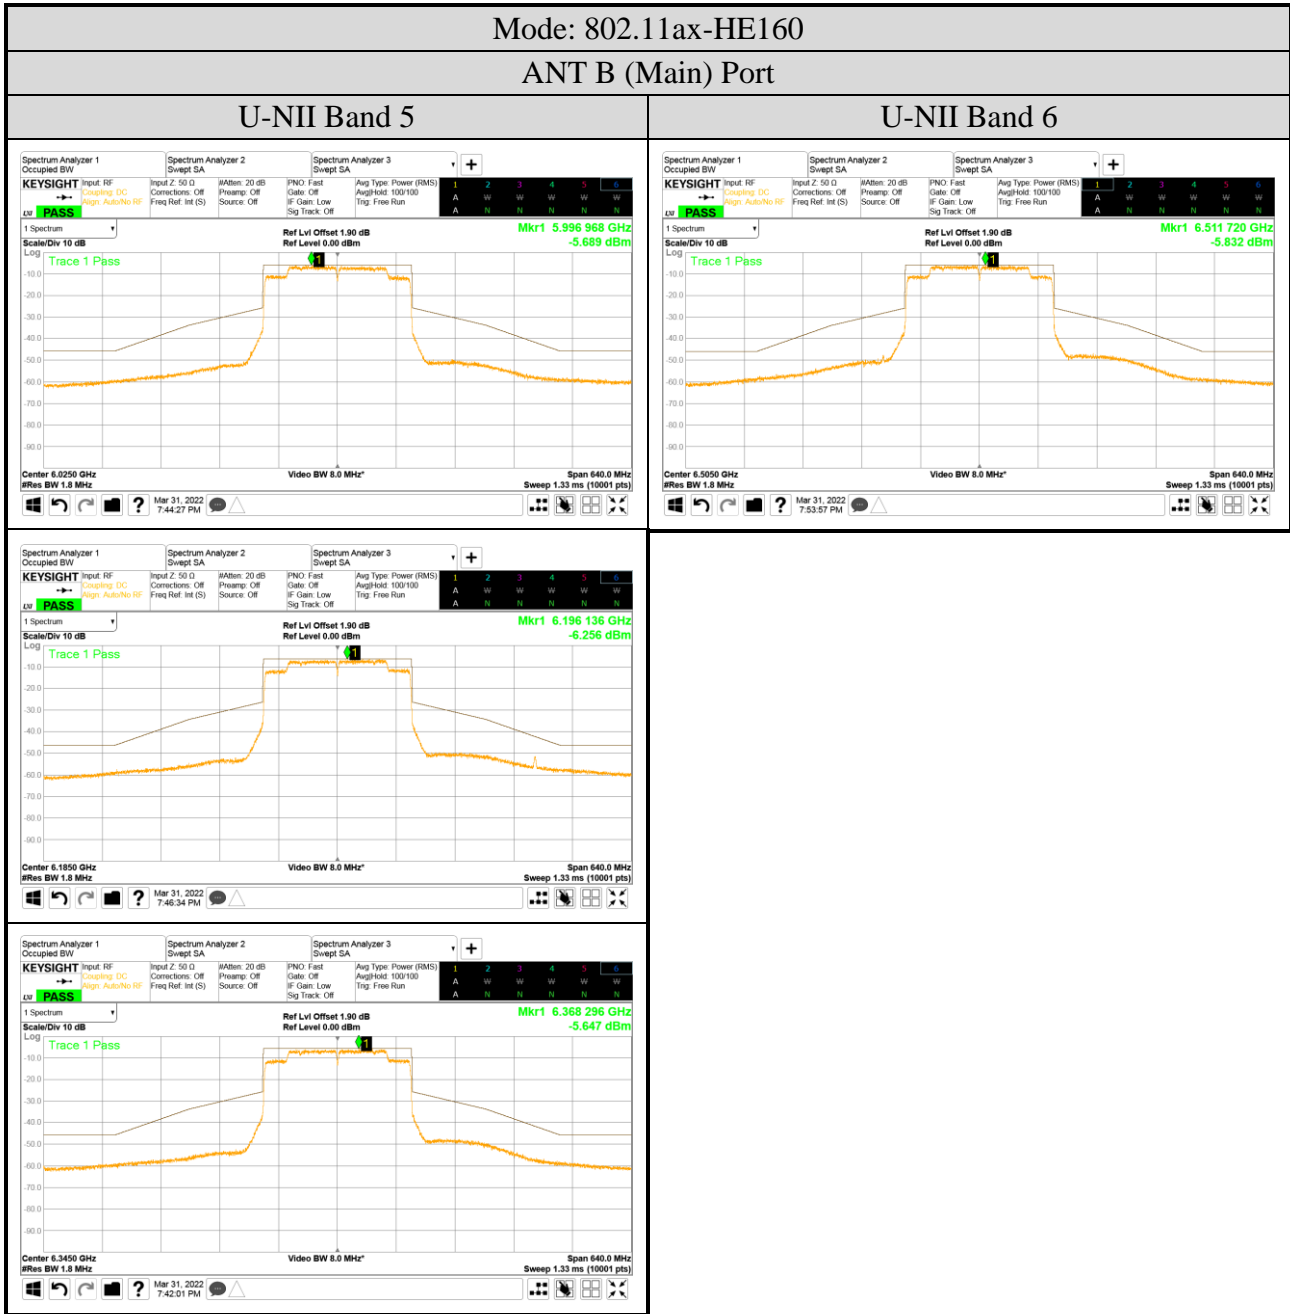

ANT B (Main) Port
● OFDM Modulation

Audix Technology Corp.
 No. 491, Zhongfu Rd., Linkou Dist.,
 New Taipei City 244, Taiwan

Tel: +886 2 26099301
 Fax: +886 2 26099303

● OFDMA Modulation

ANT B (Main) Port	
Tones: 26T	Tones: 242T
RU Index: 0	RU Index: 62
Mode: 802.11ax-HE20	Mode: 802.11ax-HE160
Centre Frequency: 5955MHz	Centre Frequency: 6025MHz
Tones: 52T	Tones: 484T
RU Index: 37	RU Index: 66
Mode: 802.11ax-HE20	Mode: 802.11ax-HE160
Centre Frequency: 5955MHz	Centre Frequency: 6025MHz
Tones: 106T	Tones: 996T
RU Index: 53	RU Index: 67
Mode: 802.11ax-HE20	Mode: 802.11ax-HE160
Centre Frequency: 5955MHz	Centre Frequency: 6025MHz