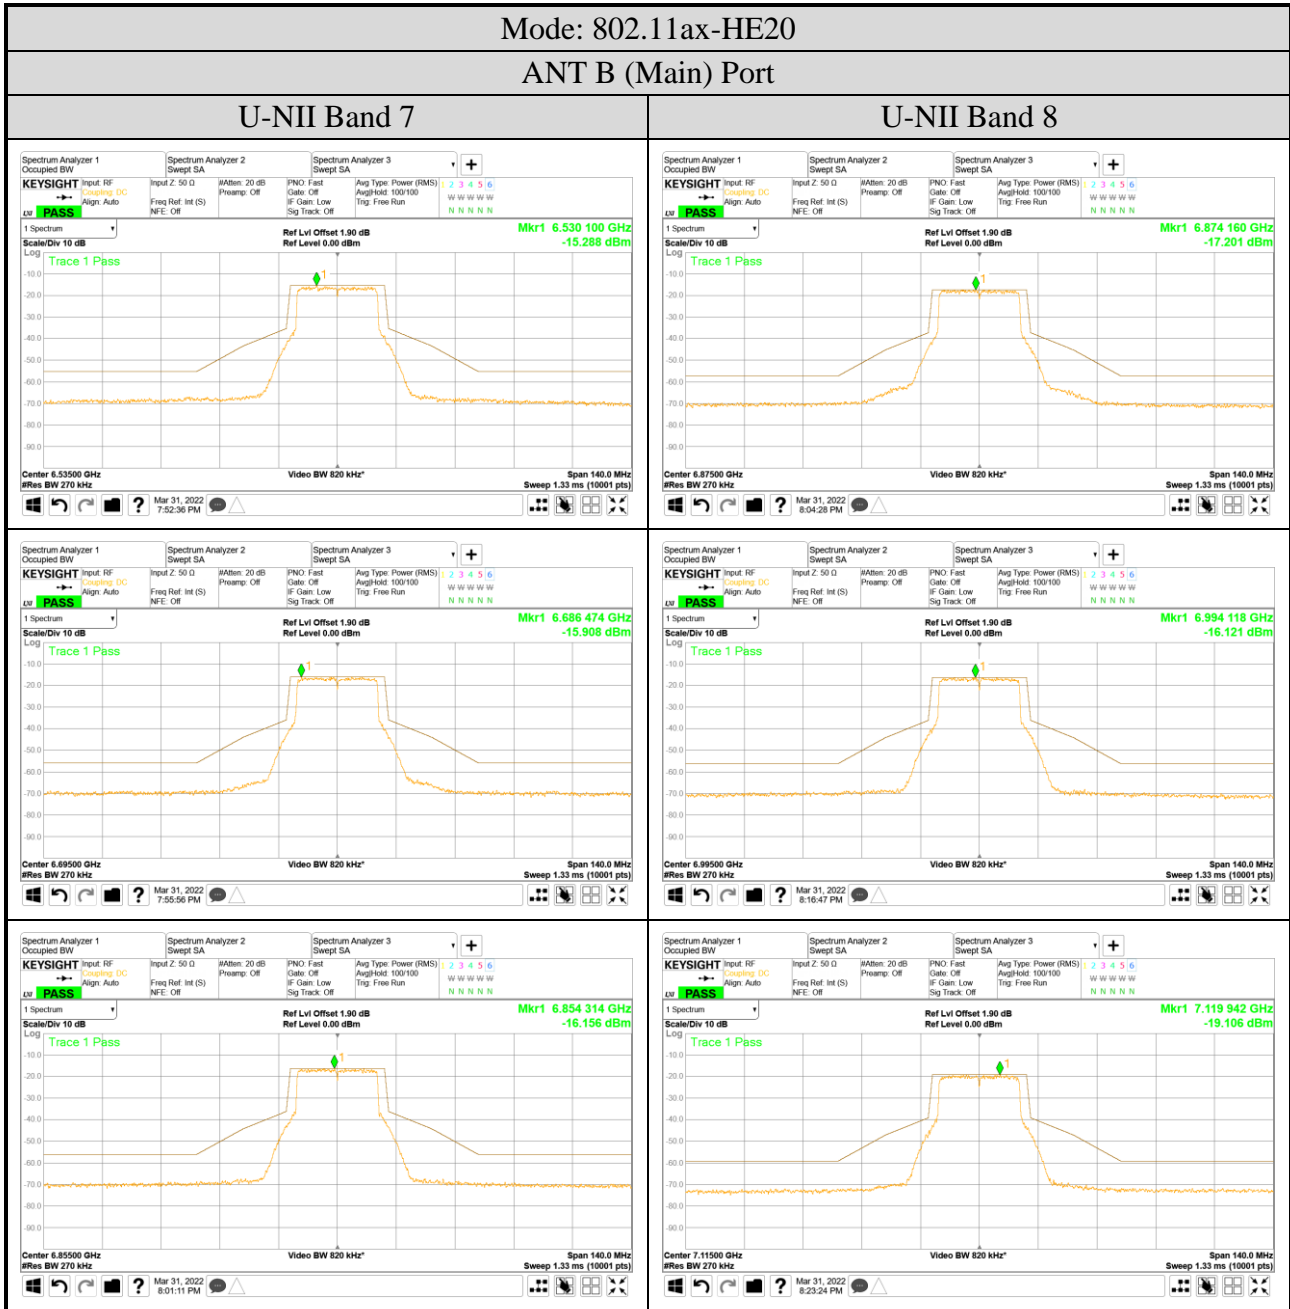

ANT B (Main) Port
● OFDM Modulation

Audix Technology Corp.
 No. 491, Zhongfu Rd., Linkou Dist.,
 New Taipei City 244, Taiwan

Tel: +886 2 26099301
 Fax: +886 2 26099303

● OFDMA Modulation

ANT B (Main) Port	
Tones: 26T	Tones: 242T
RU Index: 0	RU Index: 62
Mode: 802.11ax-HE20	Mode: 802.11ax-HE160
Centre Frequency: 5955MHz	Centre Frequency: 6025MHz
Tones: 52T	Tones: 484T
RU Index: 37	RU Index: 66
Mode: 802.11ax-HE20	Mode: 802.11ax-HE160
Centre Frequency: 5955MHz	Centre Frequency: 6025MHz
Tones: 106T	Tones: 996T
RU Index: 53	RU Index: 67
Mode: 802.11ax-HE20	Mode: 802.11ax-HE160
Centre Frequency: 5955MHz	Centre Frequency: 6025MHz