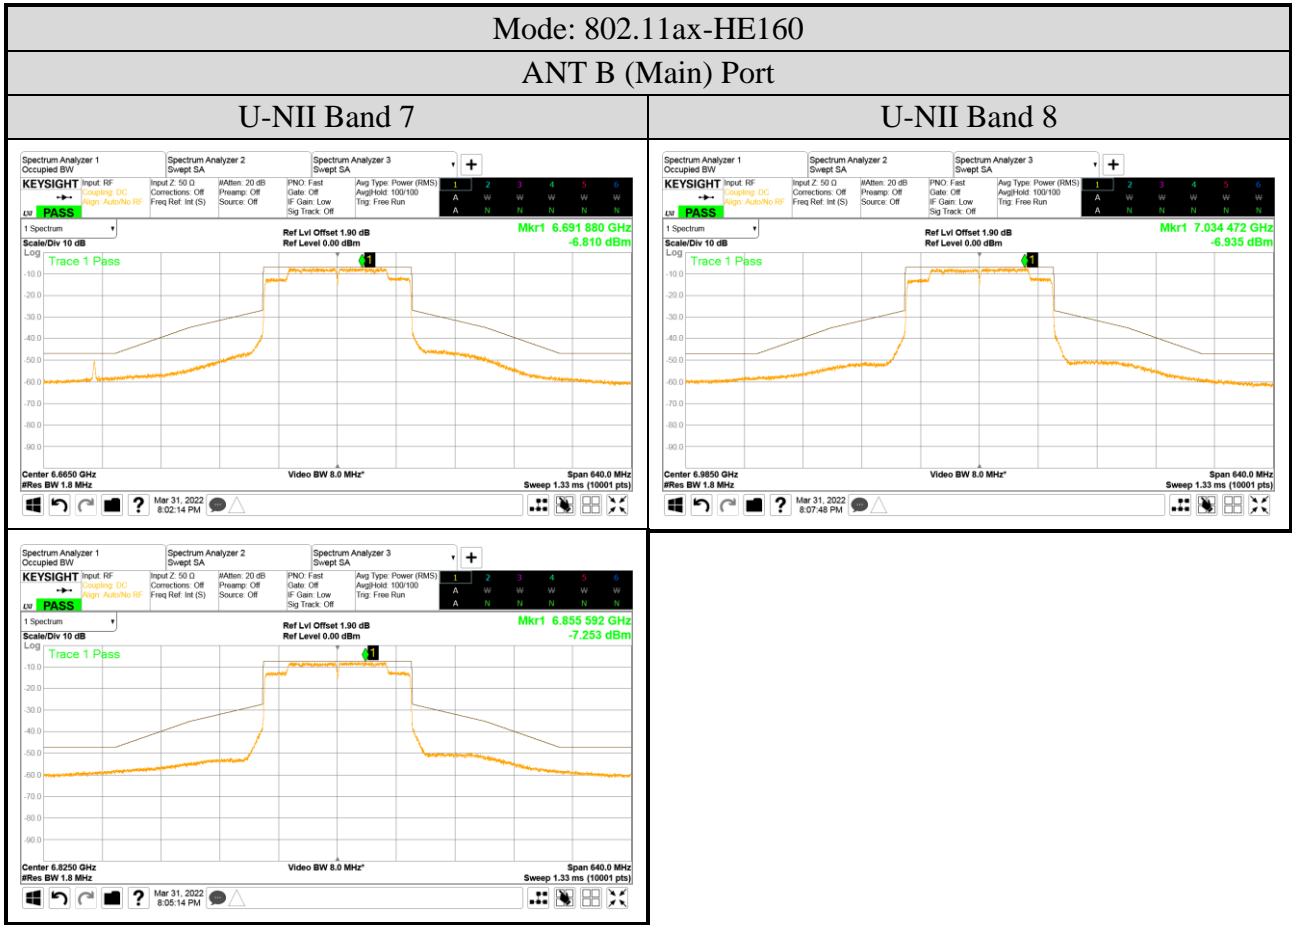

ANT B (Main) Port
● OFDM Modulation

Audix Technology Corp.
 No. 491, Zhongfu Rd., Linkou Dist.,
 New Taipei City 244, Taiwan

Tel: +886 2 26099301
 Fax: +886 2 26099303

● OFDMA Modulation

ANT B (Main) Port	
Tones: 26T	Tones: 242T
RU Index: 0	RU Index: 62
Mode: 802.11ax-HE20	Mode: 802.11ax-HE160
Centre Frequency: 5955MHz	Centre Frequency: 6025MHz
Tones: 52T	Tones: 484T
RU Index: 37	RU Index: 66
Mode: 802.11ax-HE20	Mode: 802.11ax-HE160
Centre Frequency: 5955MHz	Centre Frequency: 6025MHz
Tones: 106T	Tones: 996T
RU Index: 53	RU Index: 67
Mode: 802.11ax-HE20	Mode: 802.11ax-HE160
Centre Frequency: 5955MHz	Centre Frequency: 6025MHz