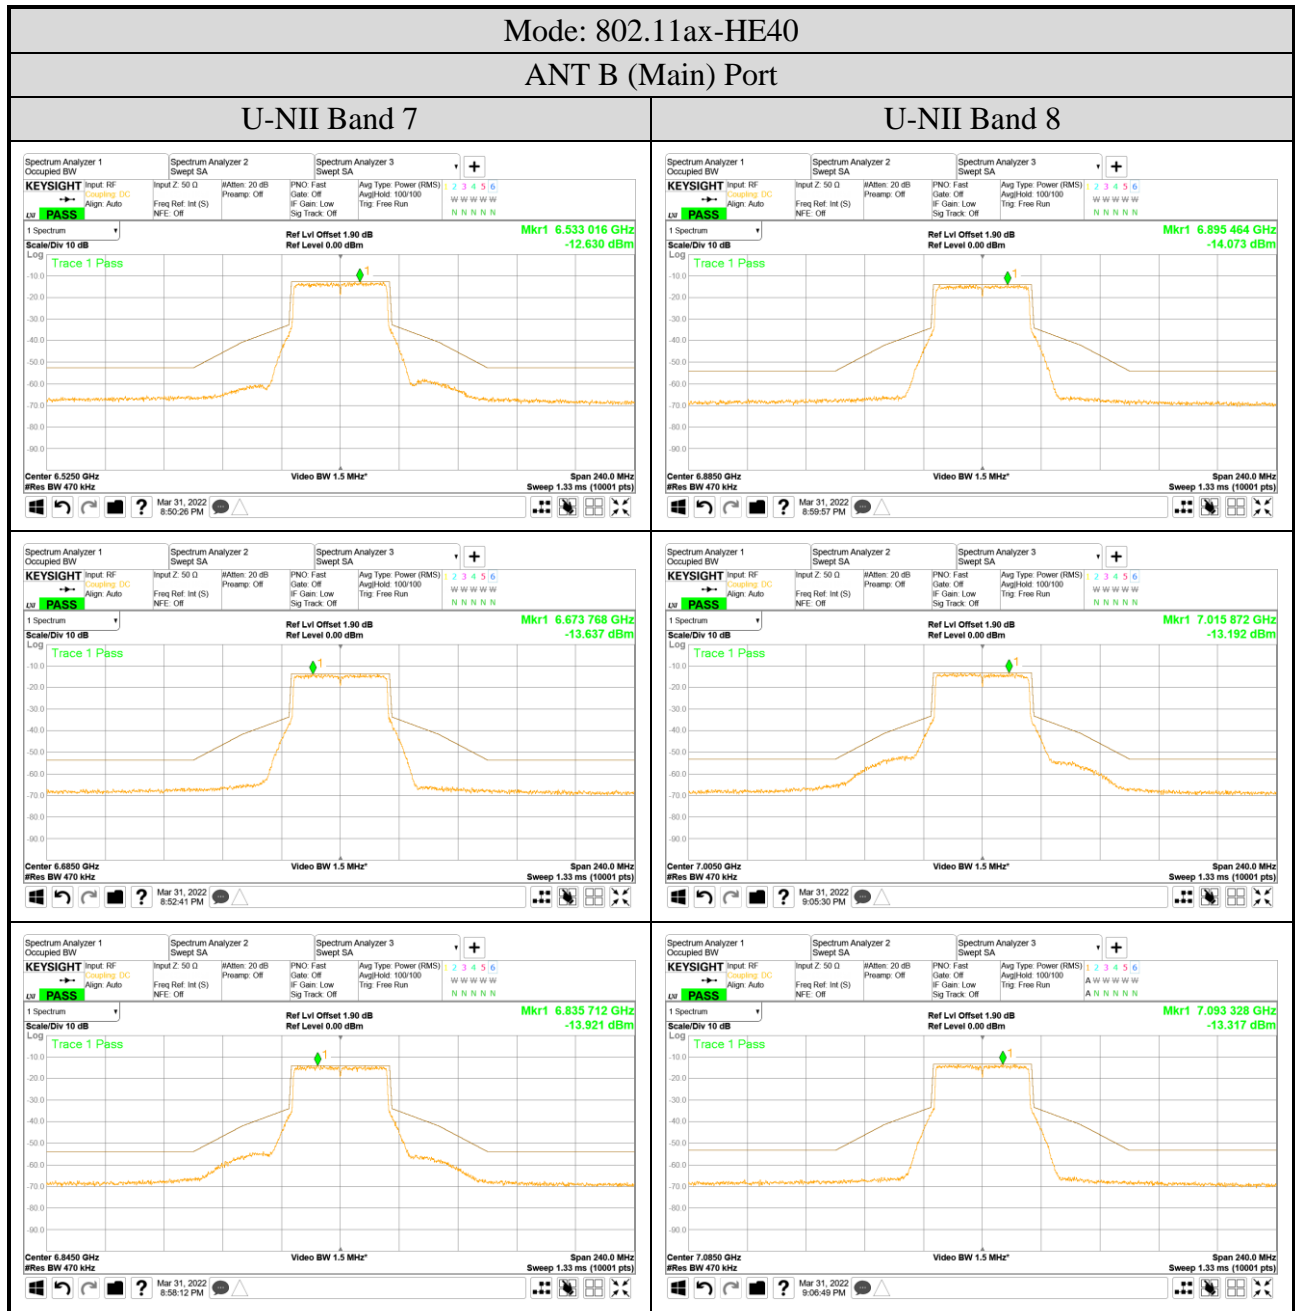

ANT B (Main) Port
● OFDM Modulation

Audix Technology Corp.
 No. 491, Zhongfu Rd., Linkou Dist.,
 New Taipei City 244, Taiwan

Tel: +886 2 26099301
 Fax: +886 2 26099303

● OFDMA Modulation

ANT B (Main) Port	
Tones: 26T	Tones: 242T
RU Index: 0	RU Index: 62
Mode: 802.11ax-HE20	Mode: 802.11ax-HE160
Centre Frequency: 5955MHz	Centre Frequency: 6025MHz
Tones: 52T	Tones: 484T
RU Index: 37	RU Index: 66
Mode: 802.11ax-HE20	Mode: 802.11ax-HE160
Centre Frequency: 5955MHz	Centre Frequency: 6025MHz
Tones: 106T	Tones: 996T
RU Index: 53	RU Index: 67
Mode: 802.11ax-HE20	Mode: 802.11ax-HE160
Centre Frequency: 5955MHz	Centre Frequency: 6025MHz