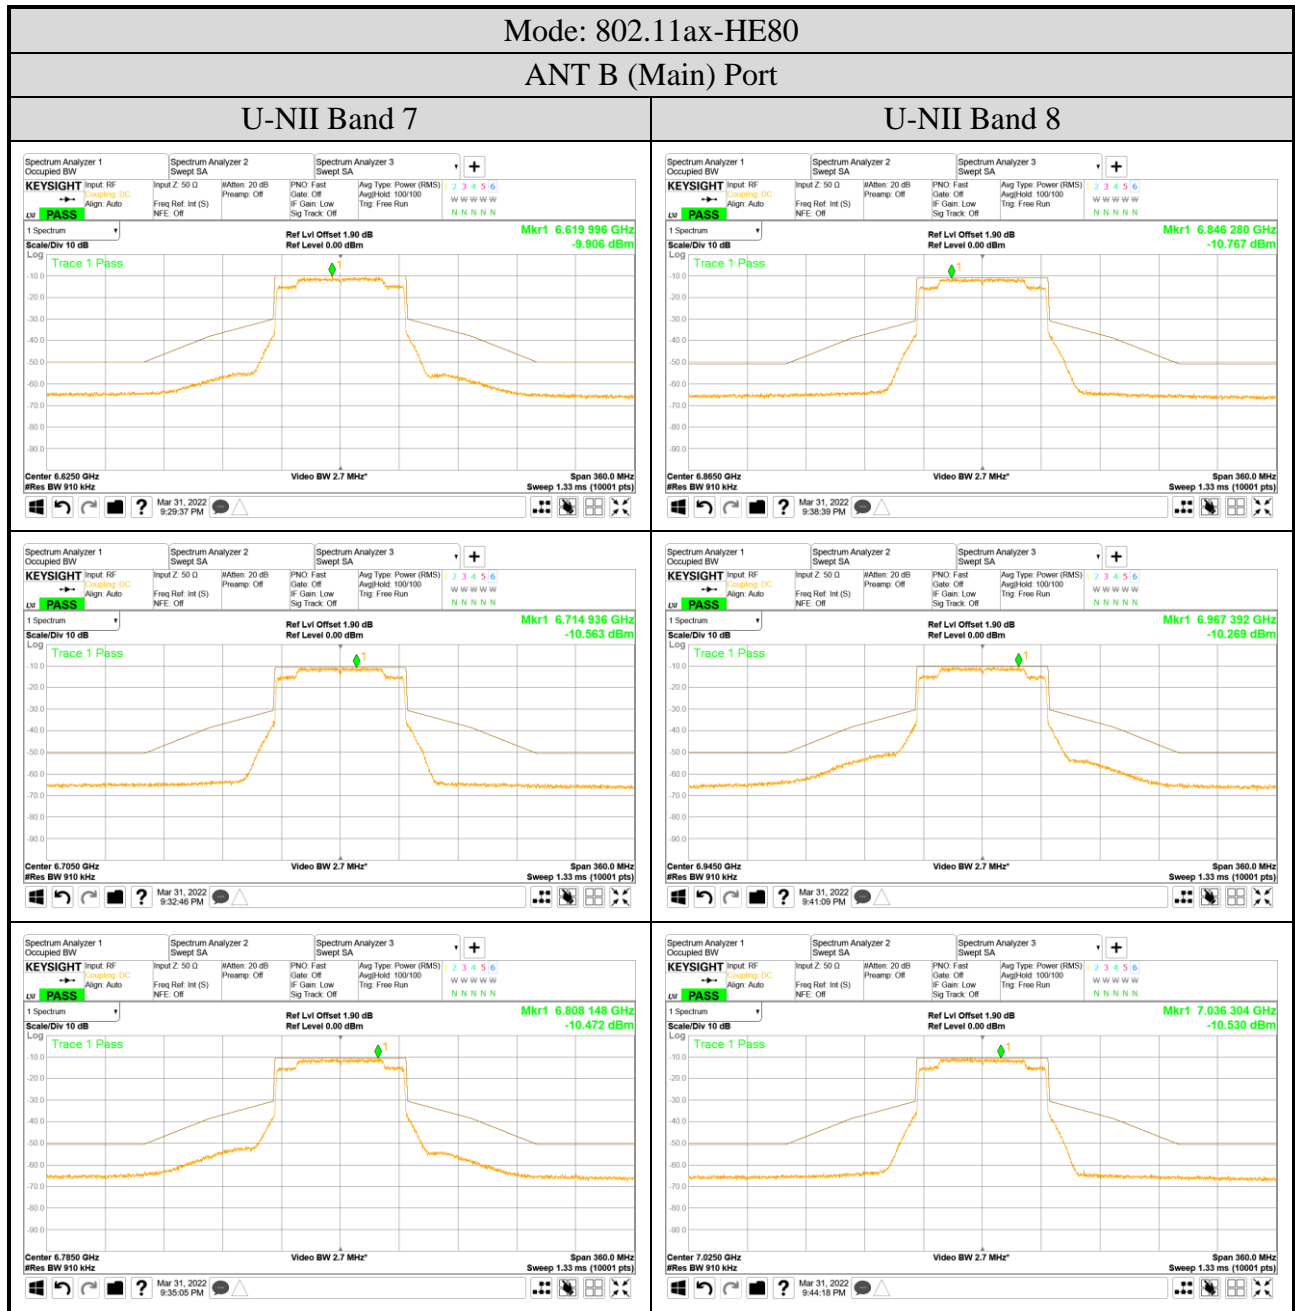

ANT B (Main) Port
● OFDM Modulation

Audix Technology Corp.
 No. 491, Zhongfu Rd., Linkou Dist.,
 New Taipei City 244, Taiwan

Tel: +886 2 26099301
 Fax: +886 2 26099303

● OFDMA Modulation

ANT B (Main) Port	
Tones: 26T	Tones: 242T
RU Index: 0	RU Index: 62
Mode: 802.11ax-HE20	Mode: 802.11ax-HE160
Centre Frequency: 5955MHz	Centre Frequency: 6025MHz
Tones: 52T	Tones: 484T
RU Index: 37	RU Index: 66
Mode: 802.11ax-HE20	Mode: 802.11ax-HE160
Centre Frequency: 5955MHz	Centre Frequency: 6025MHz
Tones: 106T	Tones: 996T
RU Index: 53	RU Index: 67
Mode: 802.11ax-HE20	Mode: 802.11ax-HE160
Centre Frequency: 5955MHz	Centre Frequency: 6025MHz