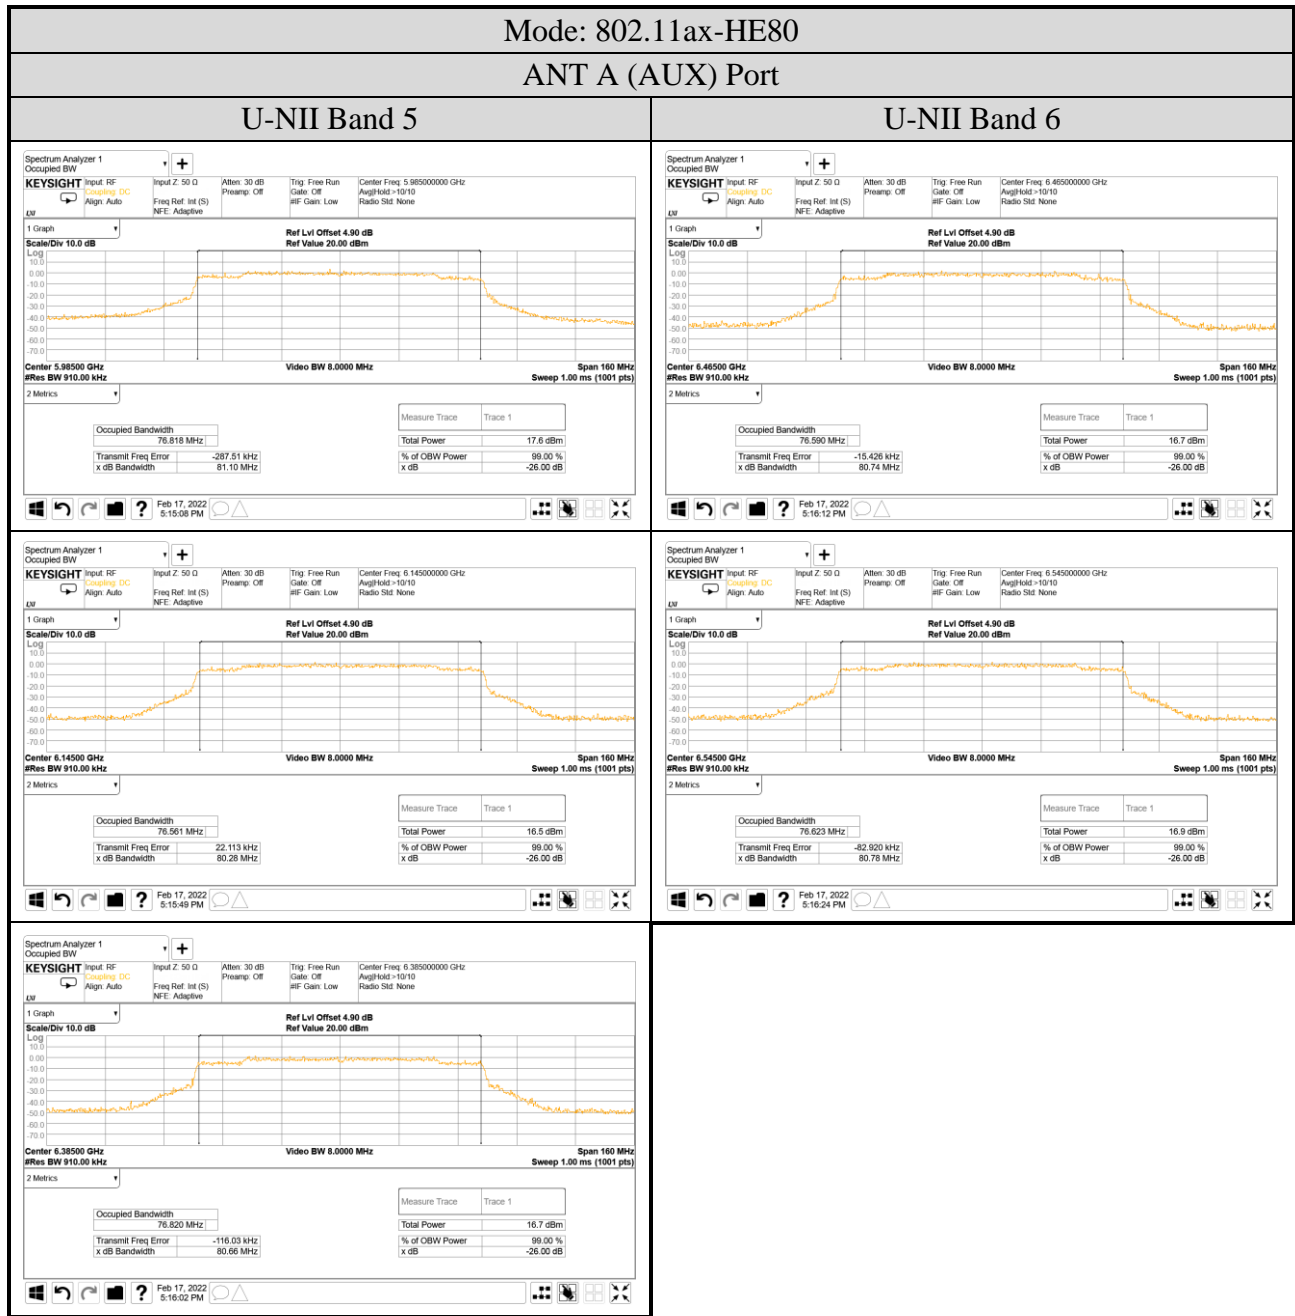

Note: All results have been included cable loss.

A.5.2 Measurement Plots

ANT A (AUX) Port

- OFDM Modulation

Audix Technology Corp.
 No. 491, Zhongfu Rd., Linkou Dist.,
 New Taipei City 244, Taiwan

Tel: +886 2 26099301
 Fax: +886 2 26099303

ANT B (Main) Port
 ● OFDM Modulation