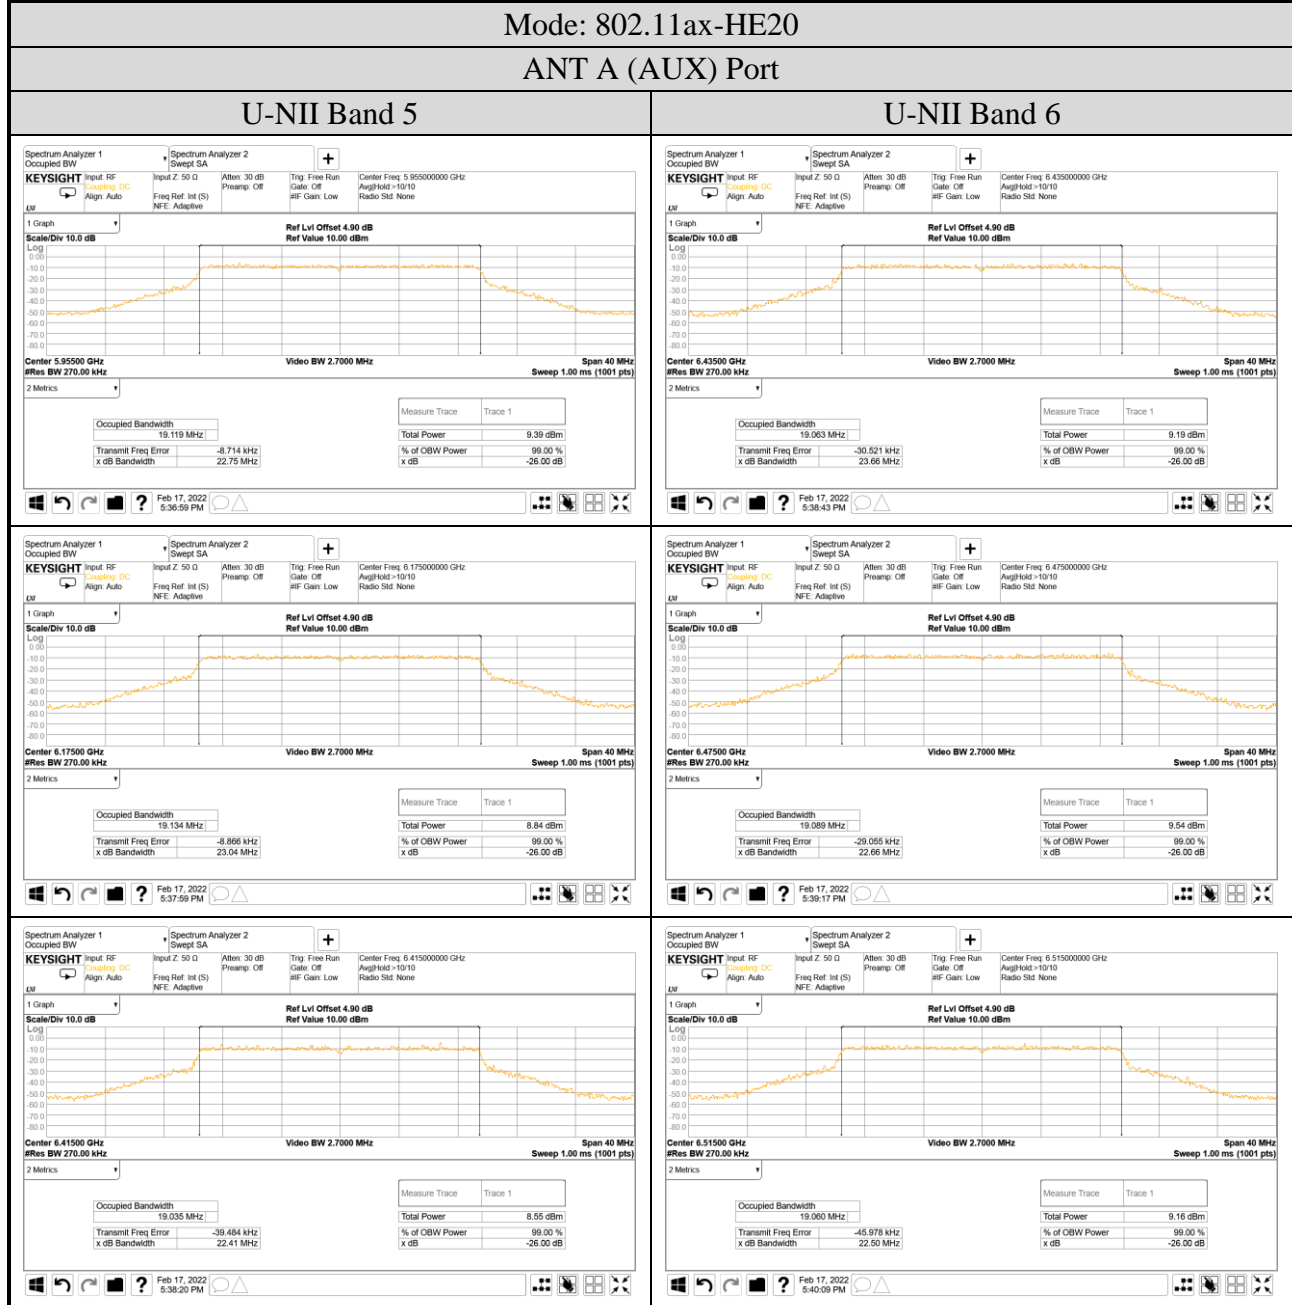

Mode	U-NII Band	Centre Frequency (MHz)	Bandwidth (MHz)				Limit		
			ANT A (AUX) Port		ANT B (Main) Port				
			26dB	Occupied (99%)	26dB	Occupied (99%)			
802.11ax-HE80	5	5985	81.10	76.818	80.50	76.597	≤320MHz		
		6145	80.28	76.561	81.73	77.143			
		6385	80.66	76.820	81.05	76.814			
	6	6465	80.74	76.590	81.11	76.498			
		6545	80.78	76.623	82.91	76.720			
	7	6625	80.57	76.621	80.89	76.942			
		6705	80.69	76.815	81.76	76.404			
		6785	81.64	76.759	80.80	76.807			
	8	6865	80.99	76.627	80.81	76.644			
		6945	80.54	76.588	80.72	76.782			
		7025	81.56	76.783	80.59	76.685			
	802.11ax-HE160	5	6025	161.7	154.40	161.9		154.22	≤320MHz
6185			161.5	153.97	162.2	154.33			
6345			161.6	154.47	162.4	154.33			
6		6505	161.6	154.81	162.2	154.44			
7		6665	161.5	153.97	162.3	154.40			
		6825	161.8	154.55	162.1	154.23			
8		6985	162.6	154.65	162.2	153.82			

Note: All results have been included cable loss.

A.5.2 Measurement Plots

ANT A (AUX) Port

- OFDM Modulation