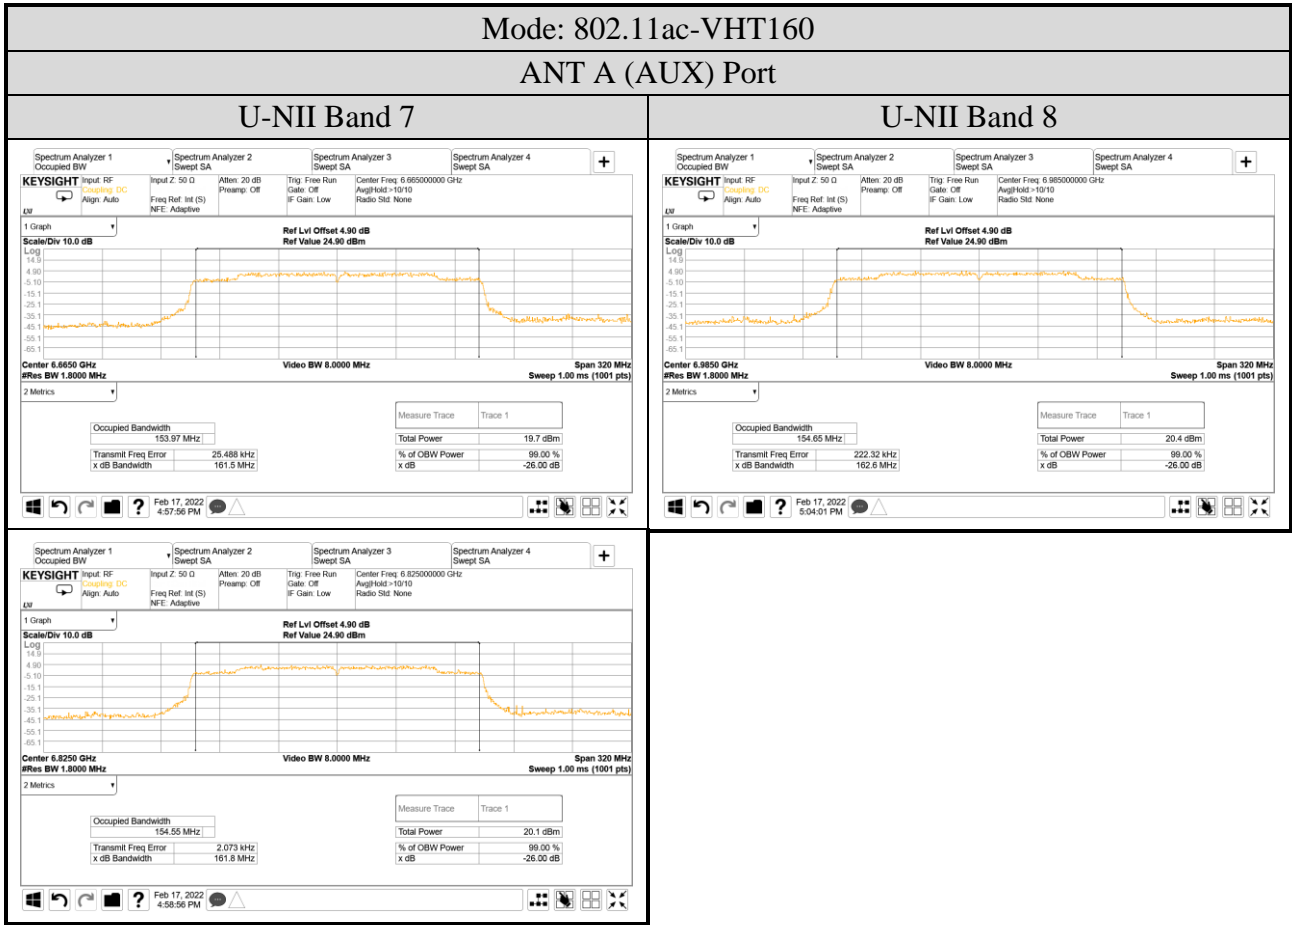

Note: All results have been included cable loss.

A.5.2 Measurement Plots

ANT A (AUX) Port

- OFDM Modulation

Audix Technology Corp.
 No. 491, Zhongfu Rd., Linkou Dist.,
 New Taipei City 244, Taiwan

Tel: +886 2 26099301
 Fax: +886 2 26099303

ANT B (Main) Port
 ● OFDM Modulation