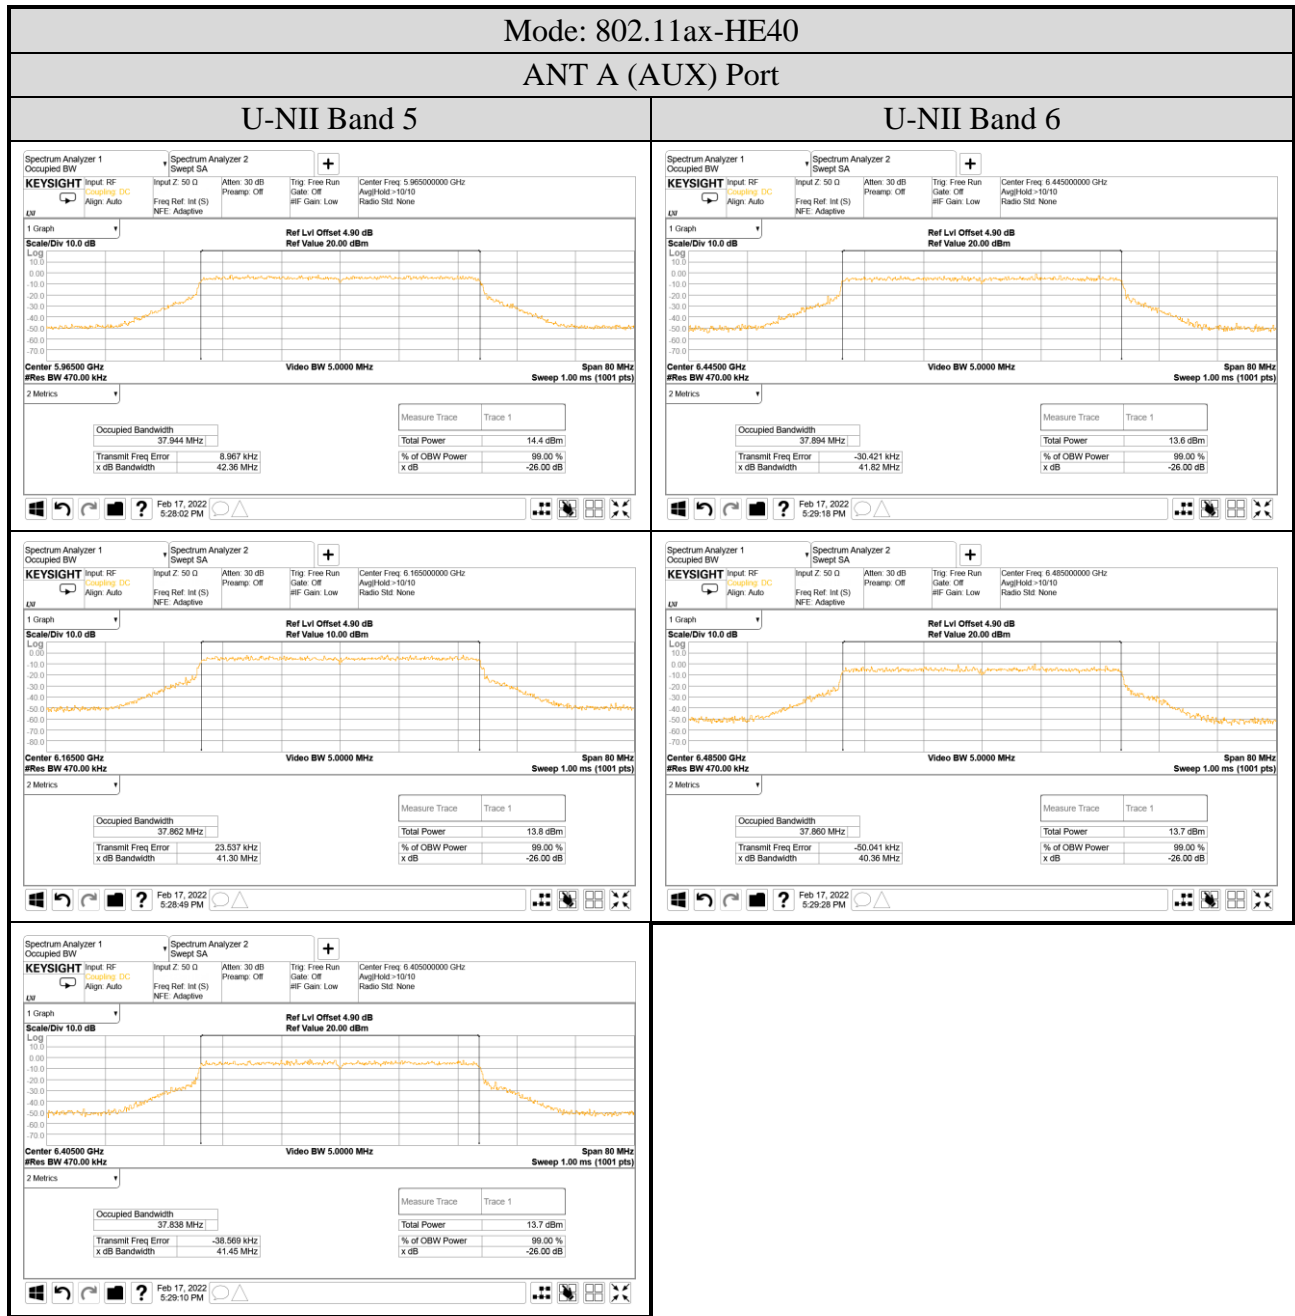

Note: All results have been included cable loss.

A.5.2 Measurement Plots

ANT A (AUX) Port

- OFDM Modulation

Audix Technology Corp.
 No. 491, Zhongfu Rd., Linkou Dist.,
 New Taipei City 244, Taiwan

Tel: +886 2 26099301
 Fax: +886 2 26099303

ANT B (Main) Port
 ● OFDM Modulation