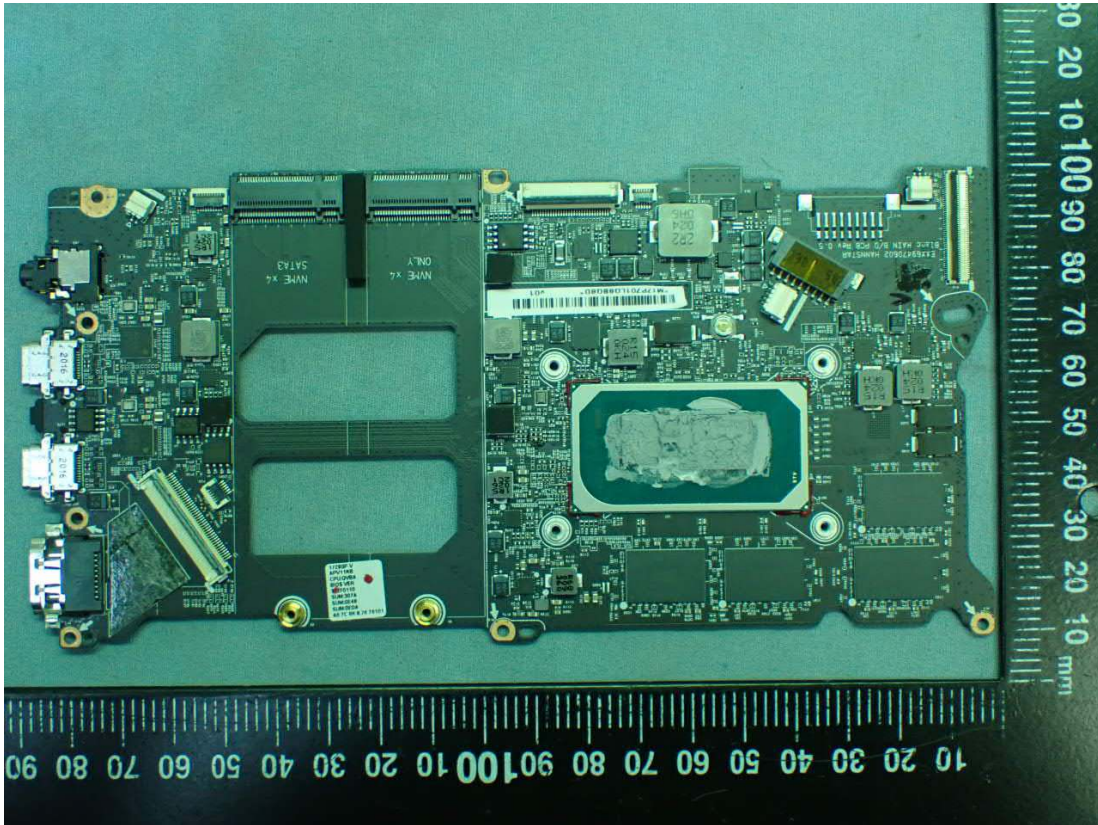

*EUT Internal Photos*

*Figure 31  
Internal View (With White Keyboard)*

*Figure 32  
Internal View (With Black Keyboard)*

Figure 33  
Internal View

Figure 34  
Internal View

Figure 35  
Internal View

Figure 36  
Internal View

Figure 37  
Battery Pack, Front View

Figure 38  
Battery Pack, Back View

Figure 39  
Main Board, Front View

Figure 40  
Main Board, Back View

Figure 41  
WLAN SUB Board, Front View

Figure 42  
WLAN SUB Board, Back View

Figure 43  
Samsung, 1TB, SSD, Front View

Figure 44  
Samsung, 1TB, SSD, Back View

Figure 45  
Samsung, 512GB, SSD, Front View

Figure 46  
Samsung, 512GB, SSD, Back View

Figure 47  
Samsung, 256GB, SSD, Front View