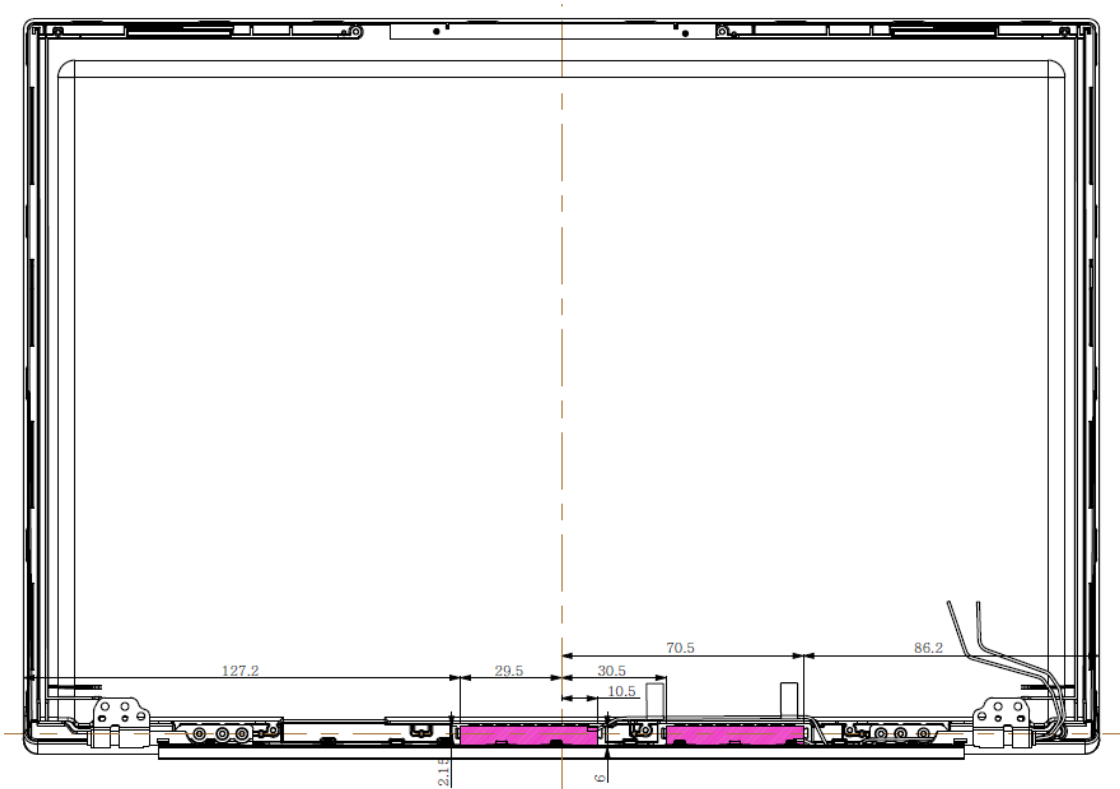

Figure 53  
SK hynix, 512GB, SSD, Front View

Figure 54  
SK hynix, 512GB, SSD, Back View

Figure 55  
i7-1165G7, CPU View

Figure 56  
i5-1135G7, CPU View

Figure 57  
WLAN Combo Card, Front View

Figure 58  
WLAN Combo Card, Remove Cover / Back View

Figure 59  
LG (INPAQ), WLAN Combo Antenna, Front View

Figure 60  
LG (LUXSHARE-ICT), WLAN Combo Antenna, Back View

Figure 61  
WLAN Combo Antenna Position

Figure 62  
LCD Panel, Front View

Figure 63  
LCD Panel, Back / Label View