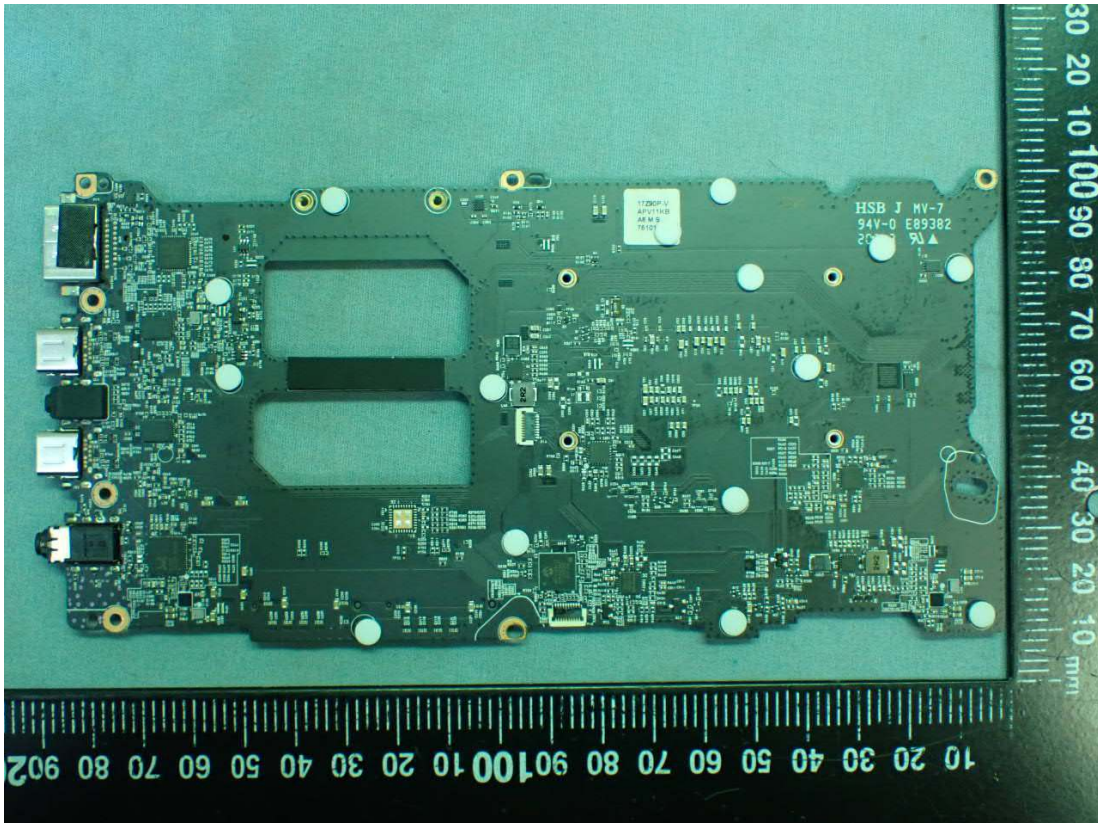

*EUT Internal Photos*

*Figure 31  
Internal View (With White Keyboard)*

*Figure 32  
Internal View (With Black Keyboard)*

Figure 33  
Internal View

Figure 34  
Internal View

Figure 35  
Internal View

Figure 36  
Internal View

Figure 37  
Battery Pack, Front View

Figure 38  
Battery Pack, Back View

Figure 39  
Main Board, Front View

Figure 40  
Main Board, Back View

Figure 41  
WLAN SUB Board, Front View

Figure 42  
WLAN SUB Board, Back View

Figure 43  
Samsung, 1TB, SSD, Front View

Figure 44  
Samsung, 1TB, SSD, Back View

Figure 45  
Samsung, 512GB, SSD, Front View

Figure 46  
Samsung, 512GB, SSD, Back View

Figure 47  
Samsung, 256GB, SSD, Front View