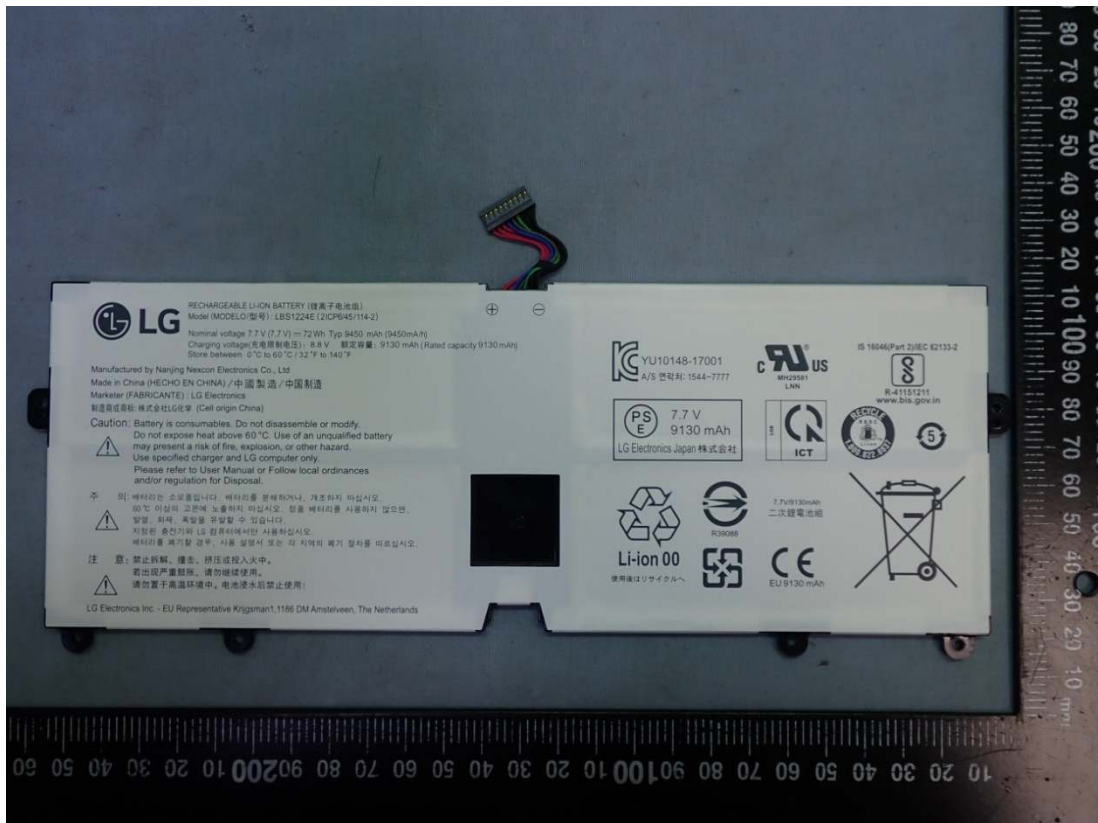

*EUT Internal Photos*

*Figure 31  
Internal View (With White Keyboard)*

*Figure 32  
Internal View (With Black Keyboard)*

Figure 33  
Internal View

Figure 34  
Internal View

Figure 35  
Internal View

Figure 36  
Internal View

Figure 37  
Battery Pack, Front View

Figure 38  
Battery Pack, Back View

Figure 39  
Main Board, Front View

Figure 40  
Main Board, Back View

Figure 41  
WLAN SUB Board, Front View

Figure 42  
WLAN SUB Board, Back View