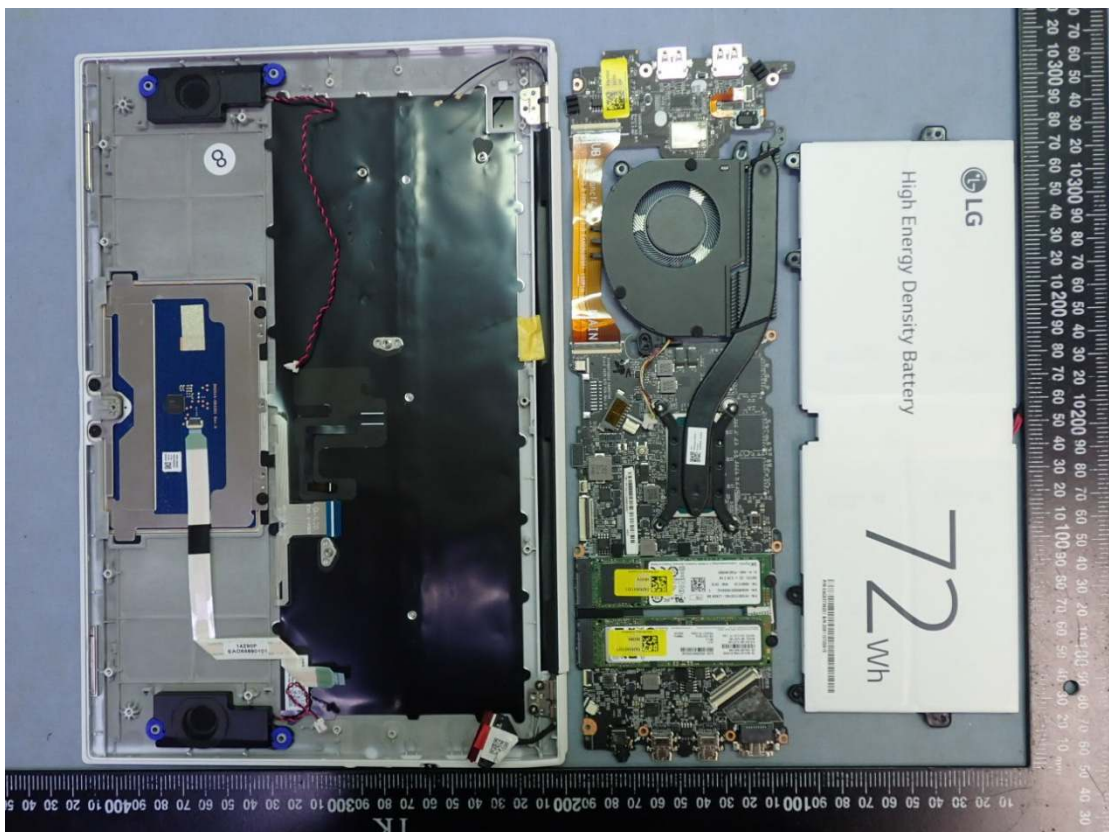

*EUT Internal Photos*

*Figure 31  
Internal View (With White Keyboard)*

*Figure 32  
Internal View (With Black Keyboard)*

Figure 33  
Internal View

Figure 34  
Internal View

Figure 35  
Internal View

Figure 36  
Internal View

Figure 37  
Battery Pack, Front View

Figure 38  
Battery Pack, Back View

Figure 39  
Main Board, Front View

Figure 40  
Main Board, Back View

Figure 41  
WLAN SUB Board, Front View

Figure 42  
WLAN SUB Board, Back View