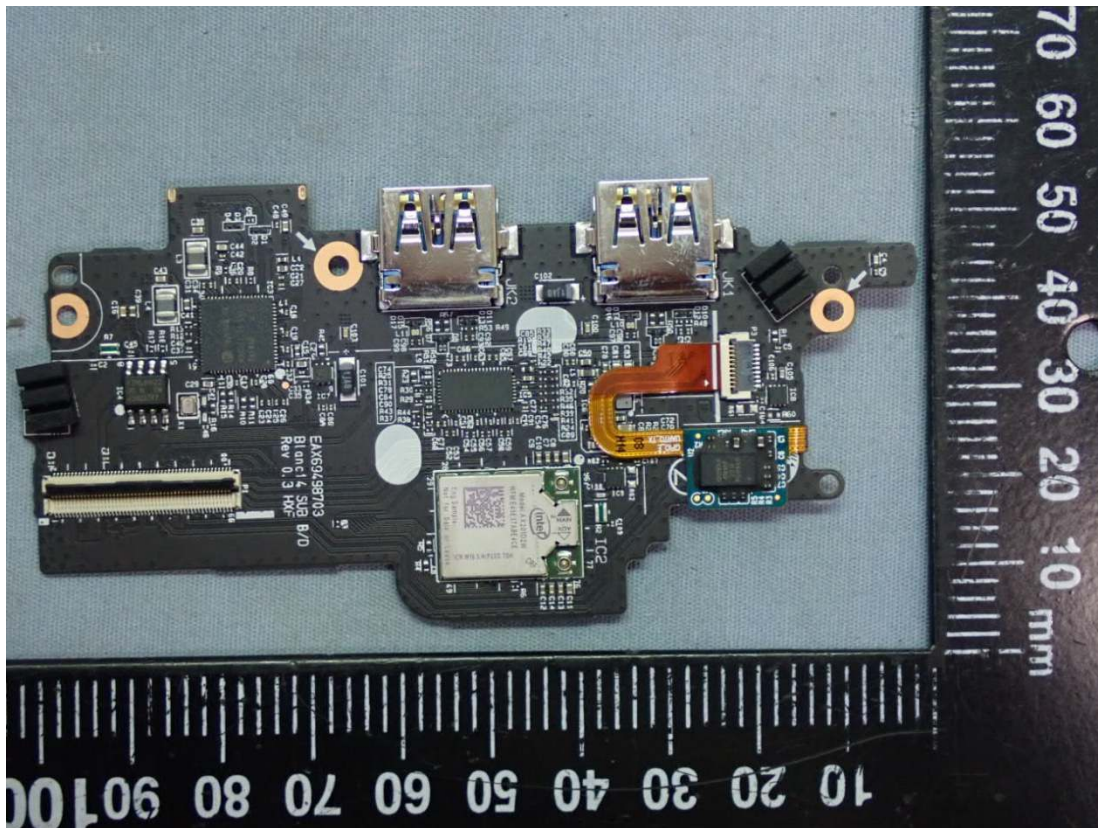

*EUT Internal Photos*

*Figure 31  
Internal View (With White Keyboard)*

*Figure 32  
Internal View (With Black Keyboard)*

Figure 33  
Internal View

Figure 34  
Internal View

Figure 35  
Internal View

Figure 36  
Internal View

Figure 37  
Battery Pack, Front View

Figure 38  
Battery Pack, Back View

Figure 39  
Main Board, Front View

Figure 40  
Main Board, Back View

Figure 41  
WLAN SUB Board, Front View

Figure 42  
WLAN SUB Board, Back View

Figure 43  
Samsung, 1TB, SSD, Front View

Figure 44  
Samsung, 1TB, SSD, Back View

Figure 45  
Samsung, 512GB, SSD, Front View

Figure 46  
Samsung, 512GB, SSD, Back View

Figure 47  
Samsung, 256GB, SSD, Front View