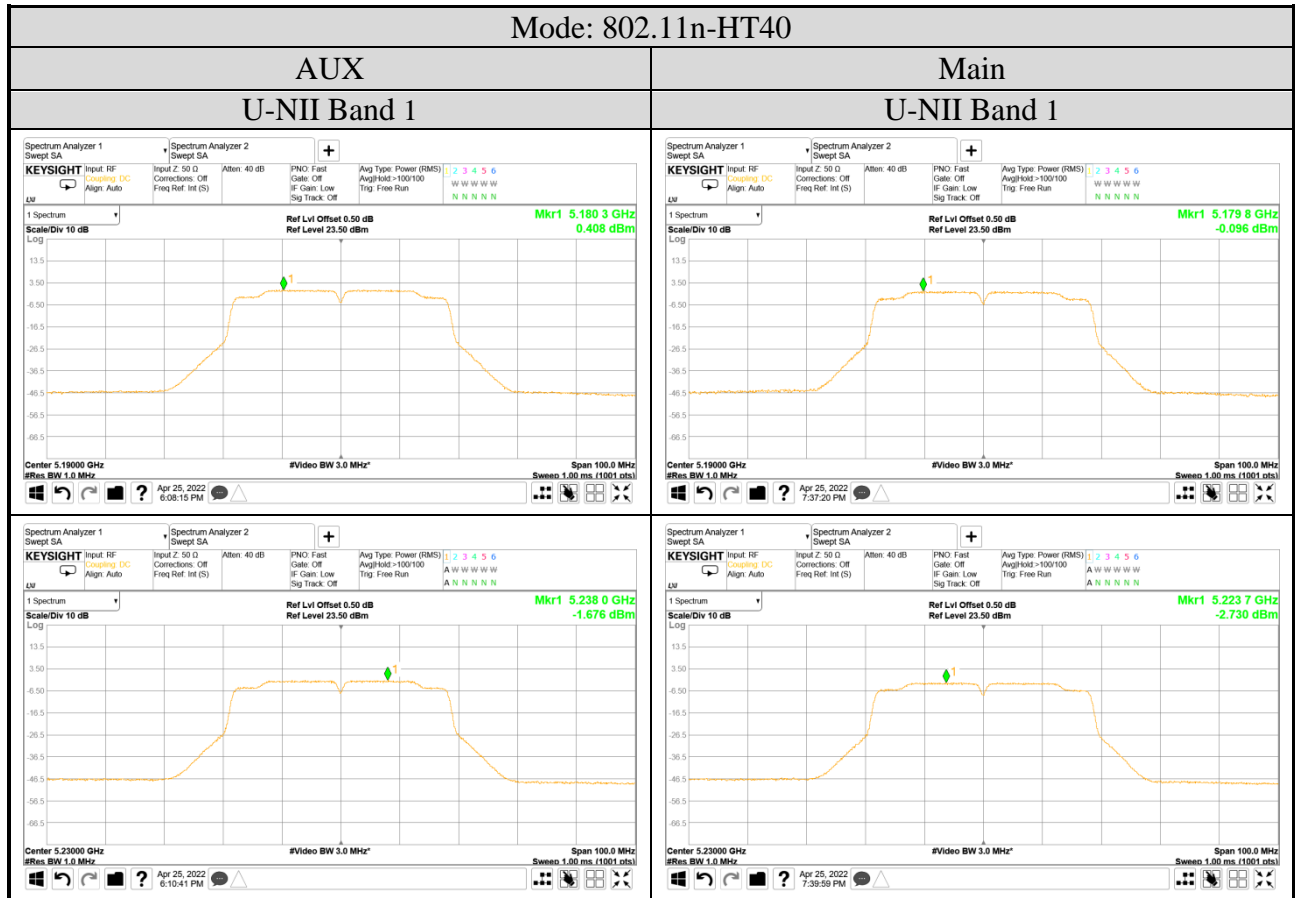

A.4.2 Measurement Plots

Audix Technology Corp.
 No. 491, Zhongfu Rd., Linkou Dist.,
 New Taipei City 244, Taiwan

Tel: +886 2 26099301
Fax: +886 2 26099303