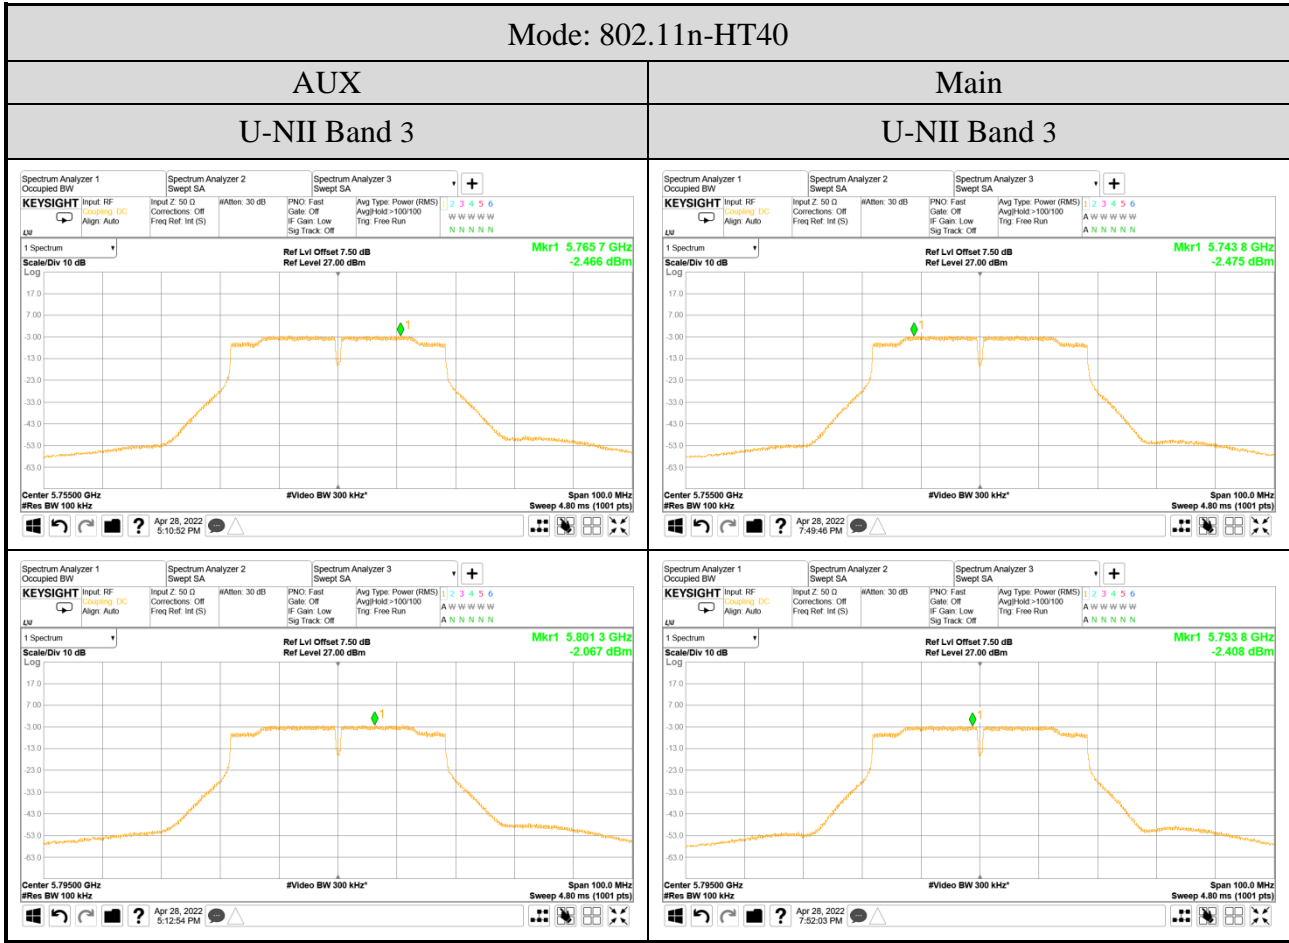

A.4.2 Measurement Plots

Audix Technology Corp.
 No. 491, Zhongfu Rd., Linkou Dist.,
 New Taipei City 244, Taiwan

Tel: +886 2 26099301
Fax: +886 2 26099303