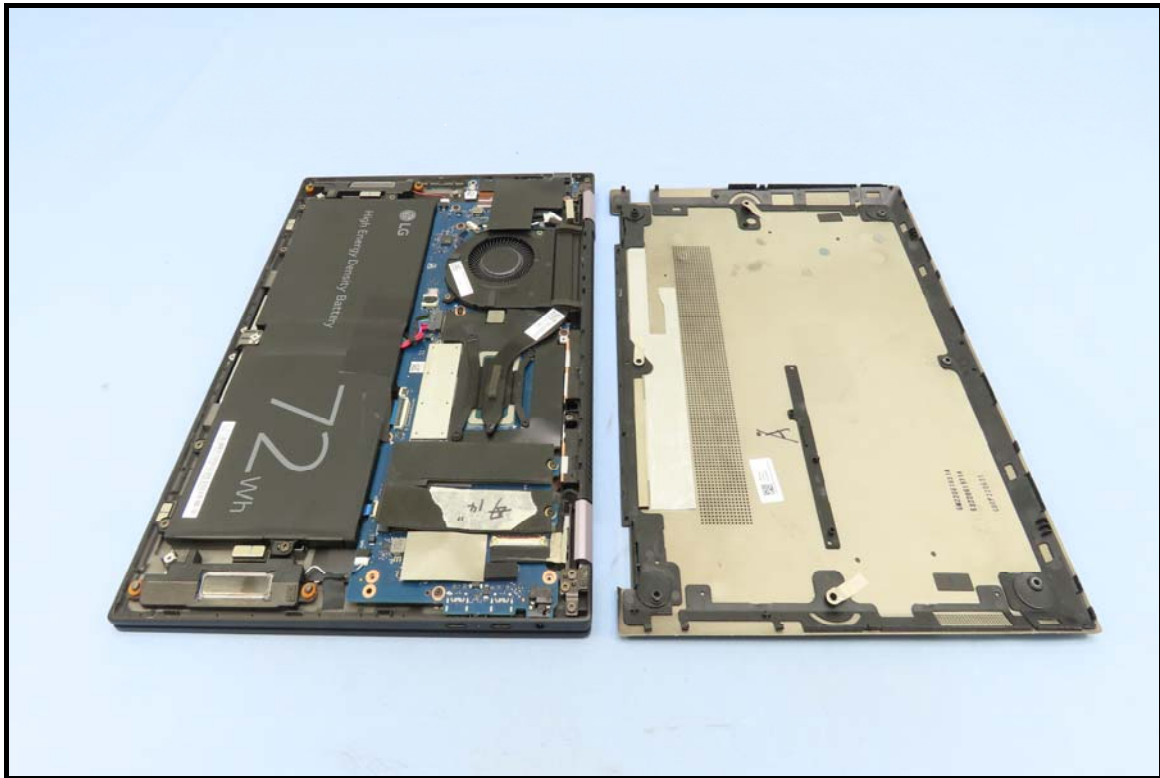

# CONSTRUCTION PHOTOS OF EUT

BUREAU  
VERITAS

Antenna, Brand: CHILISIN, Model: DQ600111501 (BTEA00111525GC1A02)

Antenna, Brand: Pulse, Model: DQ602118000 (TZ21180)