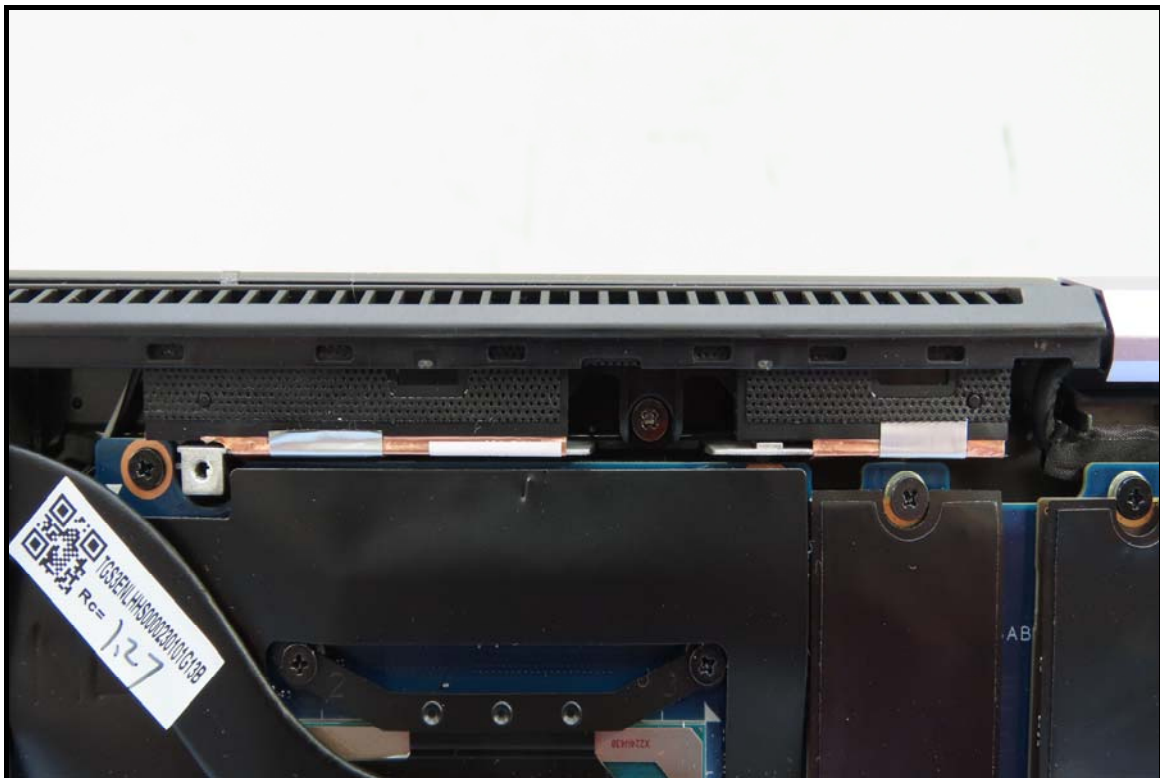

# CONSTRUCTION PHOTOS OF EUT

BUREAU  
VERITAS

Antenna, Brand: CHILISIN, Model: DQ600111501 (BTEA00111525GC1A02)

Antenna, Brand: Pulse, Model: DQ602118000 (TZ21180)