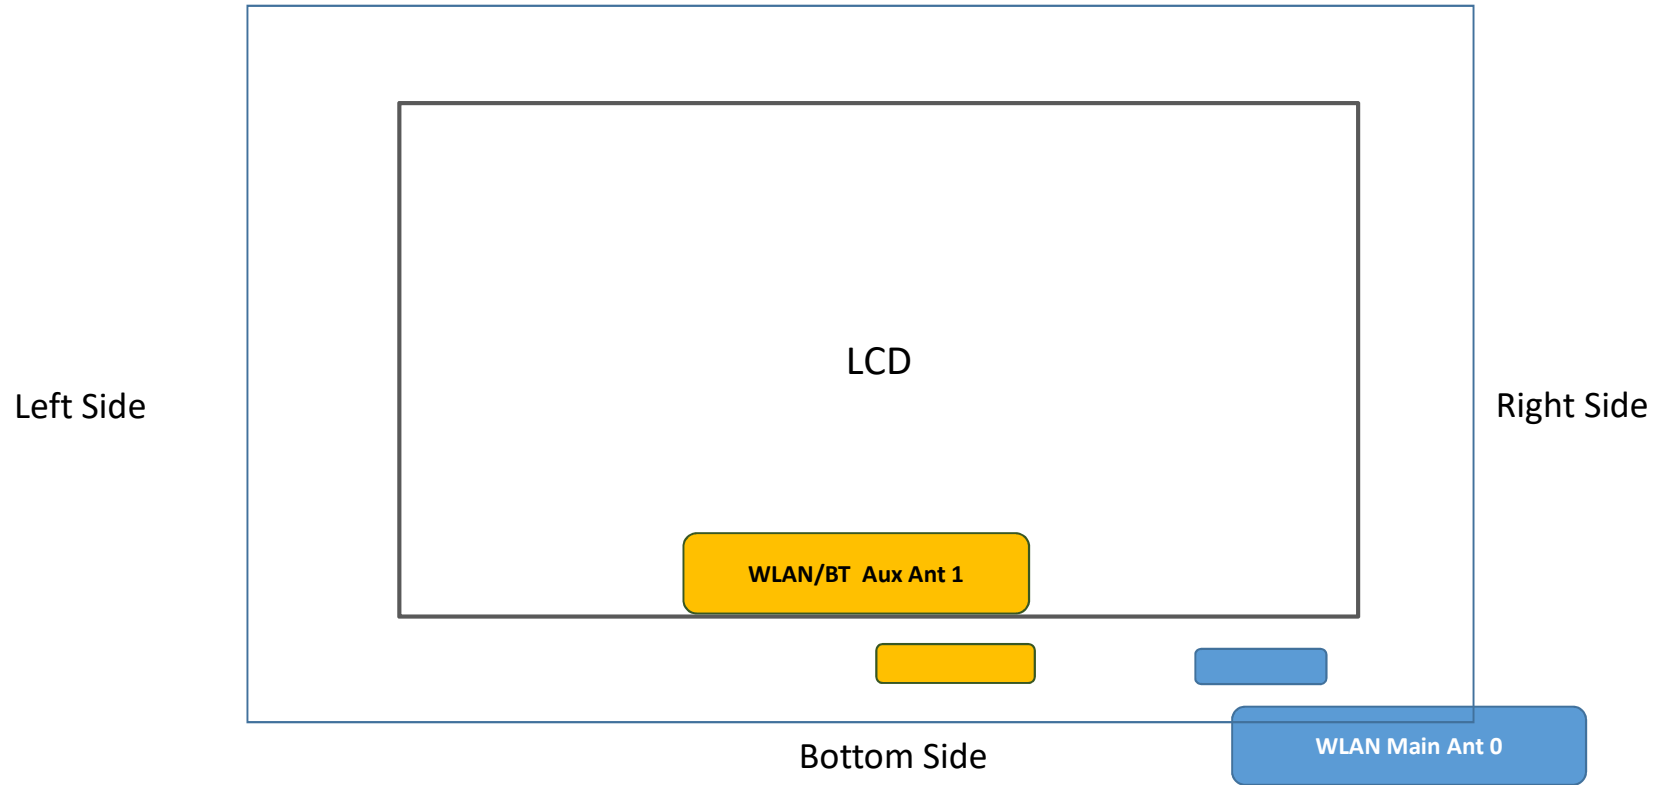

## **Photographs of EUT Setup and Antenna Location**

The photographs of EUT and setup for SAR testing are shown as follows.

<Front Face View> Convertible PC Tablet Mode

Top Side

<Front Face View> Laptop Mode (180°)

**<Photographs of Bottom Body SAR Test Setup>**

**Bottom of Sample Pulse Tested at 0 mm**

**<Photographs of Body SAR Test Setup>**

**Rear Face of Sample Pulse Tested at 0 mm**

**Left Side of Sample Pulse Tested at 0 mm**

**Right Side of Sample Pulse Tested at 0 mm**

**Top Side of Sample Pulse Tested at 0 mm**

**Bottom Side of Sample Pulse Tested at 0 mm**

**<Photographs of Bottom Body SAR Test Setup>**

**<Photographs of Body SAR Test Setup>**