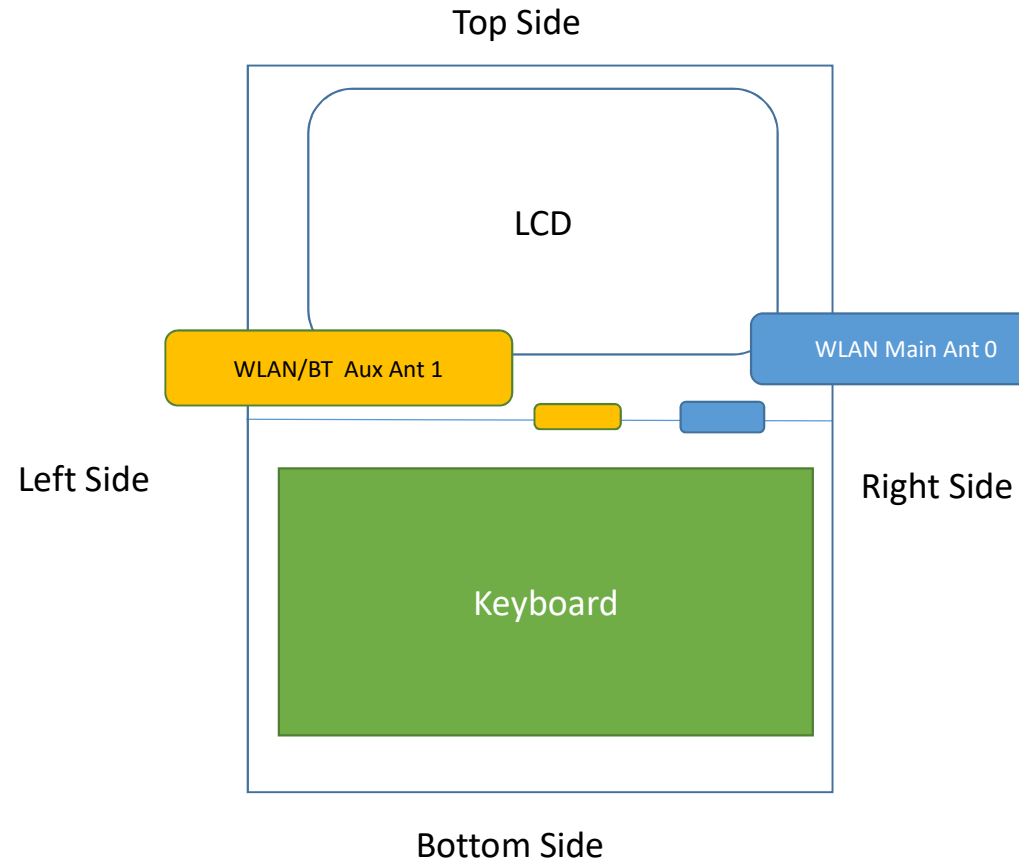

## **Photographs of EUT Setup and Antenna Location**

The photographs of EUT and setup for SAR testing are shown as follows.

<Front Face View> Convertible PC Tablet Mode

Top Side

<Front Face View> Laptop Mode (180°)

**<Photographs of Bottom Body SAR Test Setup>**

**Bottom of Sample Pulse Tested at 0 mm**

**<Photographs of Body SAR Test Setup>**

**Rear Face of Sample Pulse Tested at 0 mm**

**Left Side of Sample Pulse Tested at 0 mm**

**Right Side of Sample Pulse Tested at 0 mm**

**Top Side of Sample Pulse Tested at 0 mm**

**Bottom Side of Sample Pulse Tested at 0 mm**

**<Photographs of Bottom Body SAR Test Setup>**

**<Photographs of Body SAR Test Setup>**

**Bottom Side of Sample CHILISIN Tested at 0 mm**

**<Photographs of Power Density Test Setup>**

**Bottom Side of Sample Pulse Tested at 0 mm**