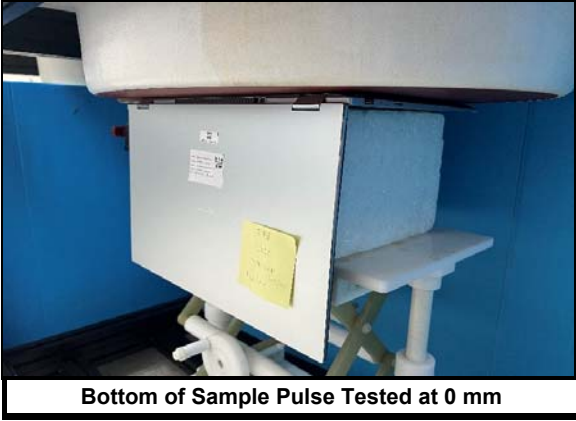

**<Photographs of Bottom Body SAR Test Setup>**

**Bottom of Sample Pulse Tested at 0 mm**

**<Photographs of Body SAR Test Setup>**

**Rear Face of Sample Pulse Tested at 0 mm**

**Left Side of Sample Pulse Tested at 0 mm**

**Right Side of Sample Pulse Tested at 0 mm**

**Top Side of Sample Pulse Tested at 0 mm**

**Bottom Side of Sample Pulse Tested at 0 mm**

**<Photographs of Bottom Body SAR Test Setup>**

**<Photographs of Body SAR Test Setup>**

**Bottom Side of Sample CHILISIN Tested at 0 mm**

**<Photographs of Power Density Test Setup>**

**Bottom Side of Sample Pulse Tested at 0 mm**