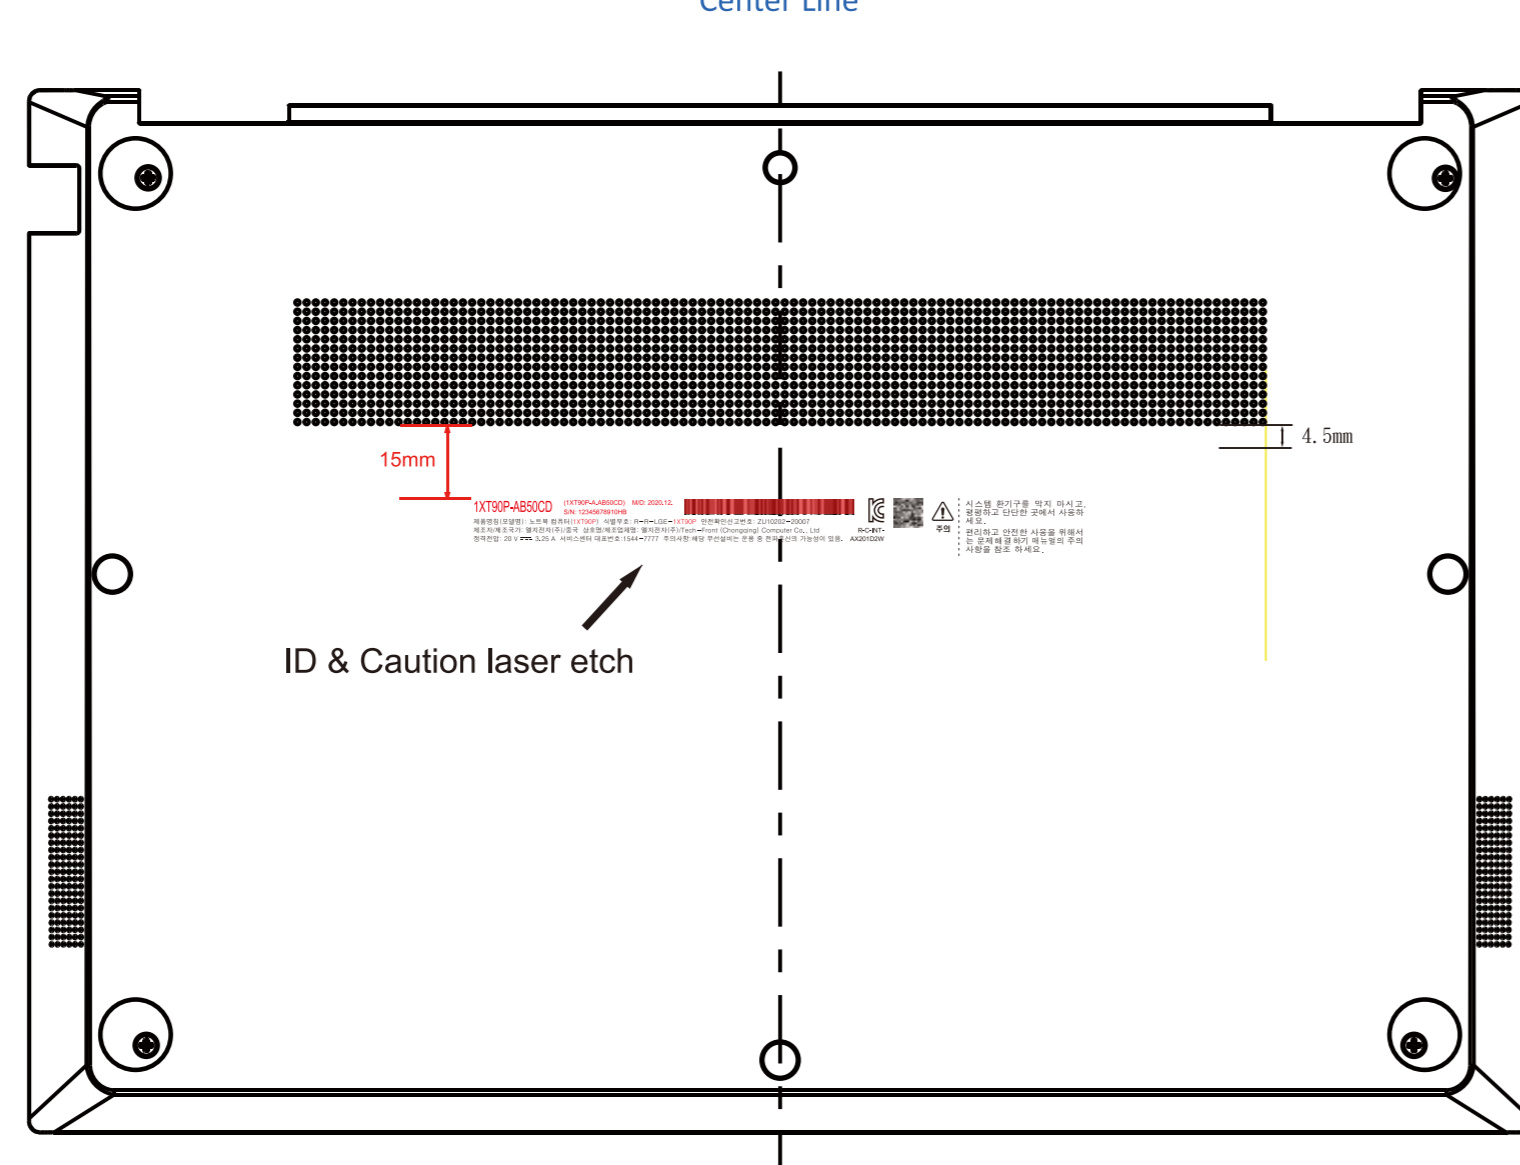

2022 LG 14" 14T90Q / 16" 16N90Q Regulatory +Caution

Regulatory location (Base)

Country Code

14" NLJ / 16" NLJA | INTEL

Laser Color:

- Black: 5C
- Silver: 5C
- Green: 5C
- Purple: 7C

2D Barcode size: 6*6mm

Project information :

Size	LG Project	QCI Model	CPU	Rating Value
14"	14T90P 14T90QP	NLJ	Intel	65W_20V/3.25A
16"	16T90P 16T90QP	NLJA	Intel	

電腦規格新增變量如下
 <PRODUCTION_MODEL>: 抓取CF BOM中G列數據eg: 15UG590-GR50KN
 <PO_MODEL>: 抓取CF BOM中H列數據eg: 15UG590-G.AR50KN
 <MODEL>: 抓取CF BOM中I列數據eg: 15UG590
 <DATE>: 抓取工料info中如下紅色部分中年/月, 將格式轉為2020.11

SKU table eg:

LG Model No. for production (LGPV)	LG sales Model Suffix (LGPV)
14T90P-KAAS6U1	14T90P-KAAS6U1
14T90P-GASBK	14T90P-GAASBK
14T90P-GASGL	14T90P-GAASGL

14" 14T90Q / NLJ

16" 16T90Q / NLJA

15th&16th Digit	Country
A	Australia
A1	United Kingdom
A2	India
A3	Singapore
AS	Vietnam
AB	Canada
AE	India
AF	Indonesia
B	Spain
B1	Mexico
B2	Colombia
B3	Chile
BA	Peru
BE	Argentina
BE	Chile
C	China
C1	Hong Kong
C2	Taiwan
CG	China
CL	China
D	Italy
E1	UAE
E5	UAE
F	France
G	Germany
J	Japan
J1	Japan (Office)
K	EGC
KN	B2G
L	B2B
LF	B2B
LD	B2B
NL	B2B
P	Portugal
P1	Brazil
U	U.S.A
U1	U.S.A. (MS Store)
UZ	U.S.A. (B2B-CF Image)
Y	Poland
Z1	Mauritius

Change History

Change History	SKU/ ID#	NLJ 14T90Q / 14TD90Q	NLJA 16T90Q / 16TD90Q	PN
Region				
Korea		<p>紅字為變更 (Variation)</p>		
USA				
Canada				
UK				
Taiwan				
Singapore				
Japan				
China				
EU1 - Spain				
EU2 - Poland				
EU3 - Germany				
EU4 - France				
EU5 - Australia				
EU6 - India				