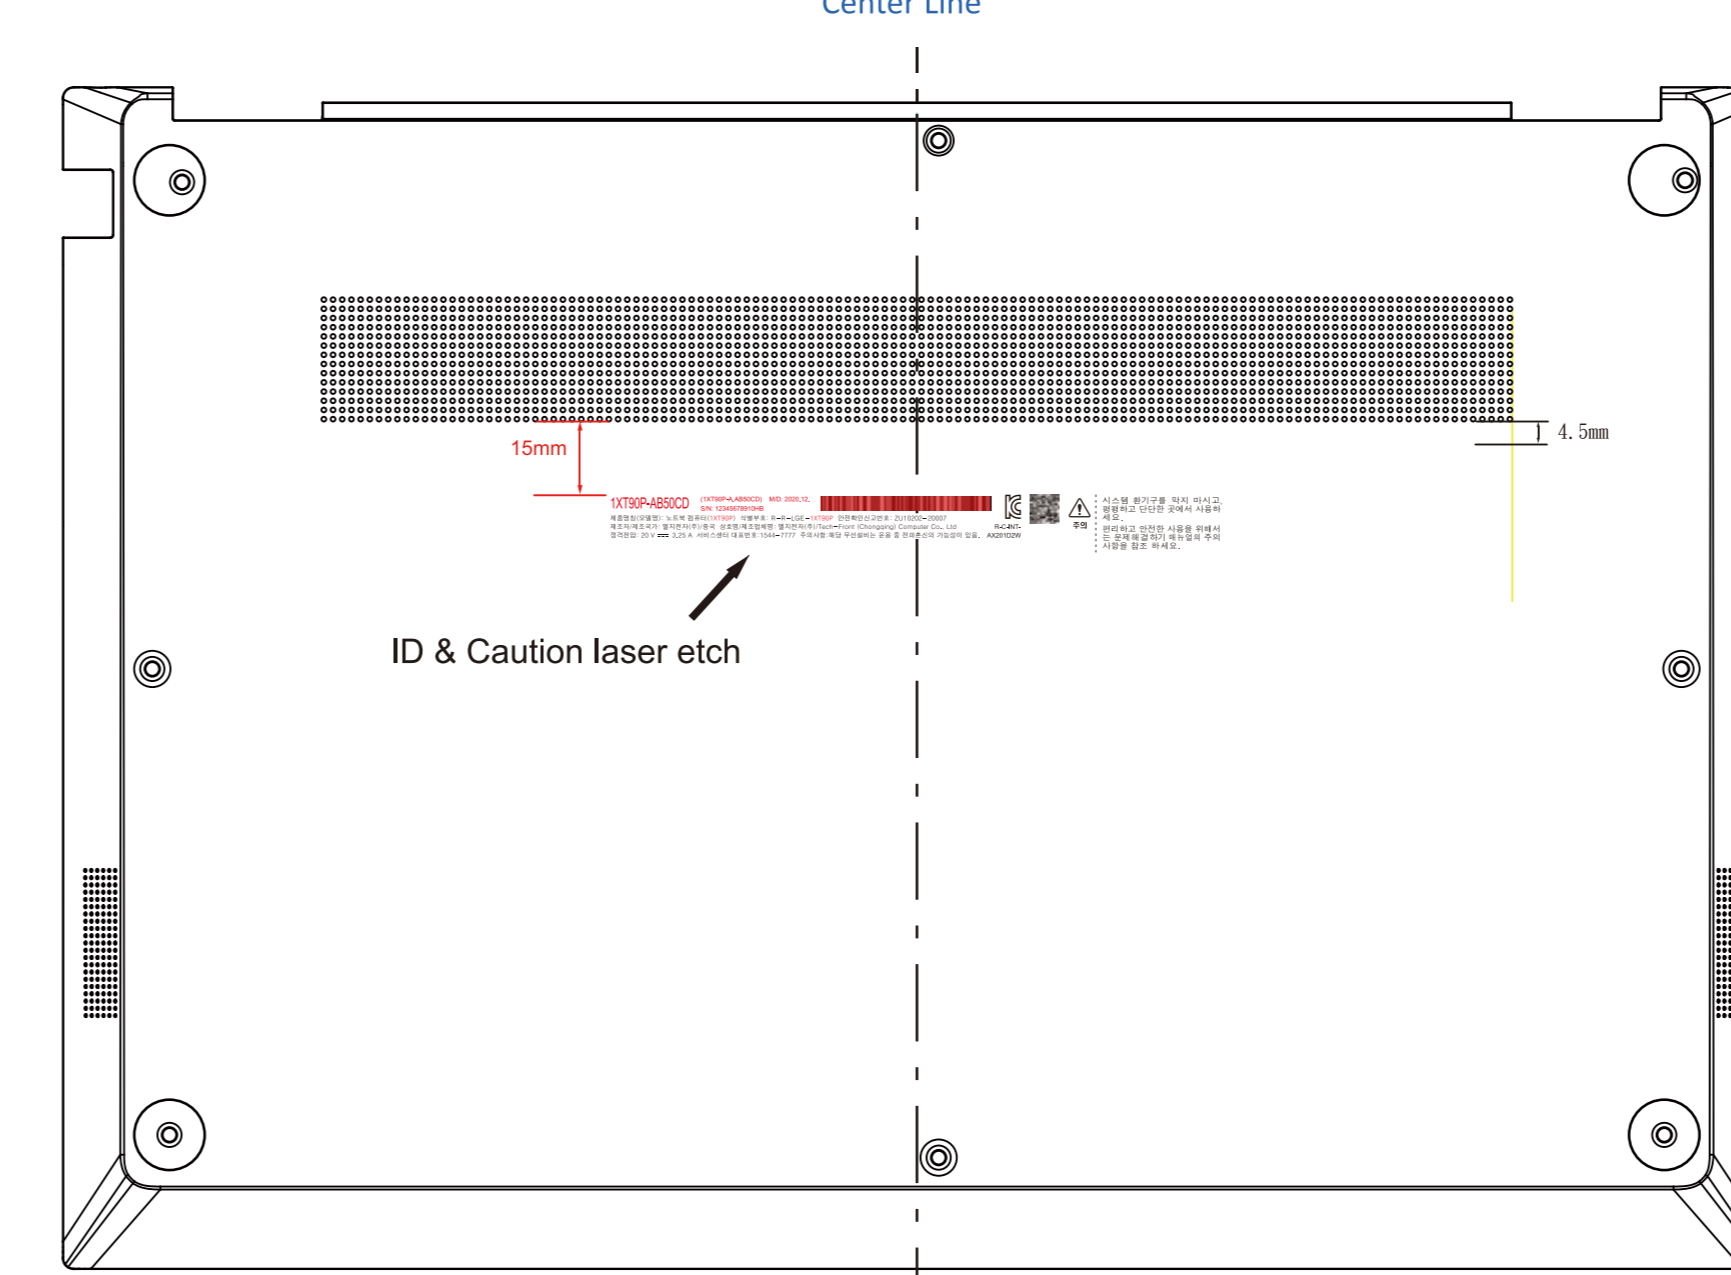

2022 LG 14" 14T90Q / 16" 16N90Q Regulatory +Caution

Regulatory location (Base)

Country Code

14" NLJ / 16" NLJA | INTEL

Laser Color:

- Black: 5C
- Silver: 5C
- Green: 5C
- Purple: 7C

2D Barcode size: 6*6mm

Project information :

Size	LG Project	QCI Model	CPU	Rating Value
14"	14T90P 14T90QP	NLJ	Intel	65W_20V/3.25A
16"	16T90P 16T90QP	NLJA	Intel	

電腦規格新增變量如下
 <PRODUCTION_MODEL>: 抓取CF BOM中G列數據eg: 15UG590-GR50KN
 <PO_MODEL>: 抓取CF BOM中H列數據eg: 15UG590-G.AR50KN
 <MODEL>: 抓取CF BOM中I列數據eg: 15UG590
 <DATE>: 抓取工料info中如下紅色部分中年/月, 將格式轉為2020.11

SKU table eg:

LG Model No. for production (LGPV)	LG sales Model Suffix (LGPV)
14T90P-KAAS6U1	14T90P-KAAS6U1
14T90P-GASBK	14T90P-GAASBK
14T90P-GASGL	14T90P-GAASGL

14" 14T90Q / NLJ

16" 16T90Q / NLJA

15th&16th Digit	Country
A	Australia
A1	United Kingdom
A2	India
A3	Singapore
AS	Vietnam
AB	Canada
AE	India
AF	Indonesia
B	Spain
B1	Mexico
B2	Colombia
B3	Chile
BA	Peru
BE	Argentina
BE	Chile
C	China
C1	Hong Kong
C2	Taiwan
CG	China
CL	China
D	Italy
E1	UAE
E5	UAE
F	France
G	Germany
J	Japan
J1	Japan (Office)
K	EGC
KN	B2G
L	B2B
LF	B2B
LD	B2B
NL	B2B
P	Portugal
P1	Brazil
U	U.S.A
U1	U.S.A. (MS Store)
UZ	U.S.A. (B2B-CF Image)
Y	Poland
Z1	Mauritius

Change History

Change History	SKU/ ID#	NLJ 14T90Q / 14TD90Q	NLJA 16T90Q / 16TD90Q	PN
Region				
Korea		<p>紅字為變更 (Variation)</p>		
USA				
Canada				
UK				
Taiwan				
Singapore				
Japan				
China				
EU1 - Spain				
EU2 - Poland				
EU3 - Germany				
EU4 - France				
EU5 - Australia				
EU6 - India				