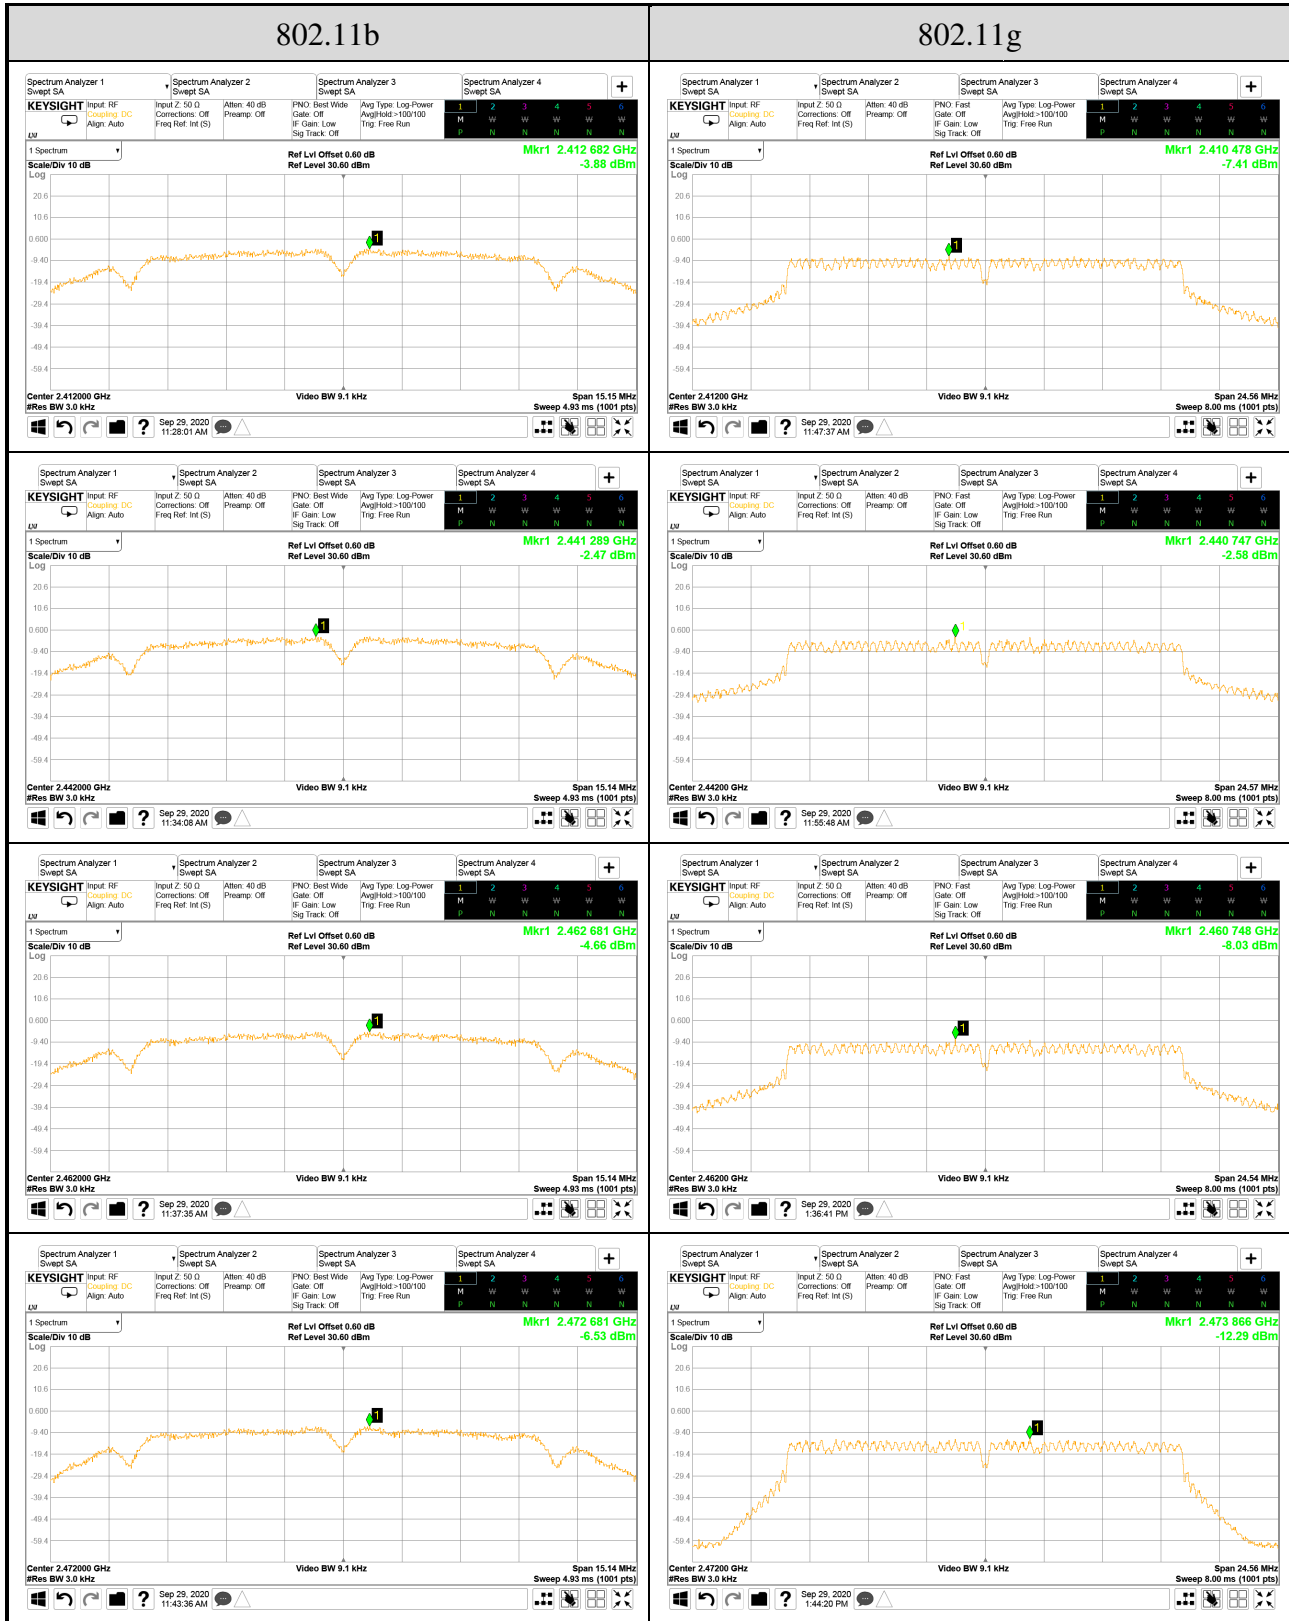

A.6 POWER SPECTRAL DENSITY

Test Date	2019/09/29~10/06	Temp./Hum.	22~24°C/52~56%
Cable Loss	0.60dB	Tested By	Brian Hsieh
Test Voltage	AC 120V, 60Hz (via AC Adapter)		
Simultaneous Factor 10 log(n) (Note: "n" is antenna number)	802.11b/g/BLE: 0dB		802.11ax-HE20/40: 3dB
	802.11n-HT20/40: 3dB		

A.6.1 Power Spectral Density Result

Mode	Centre Frequency (MHz)	Power Spectral Density (dBm)	Limit
802.11b	2412	-3.88	<8 dBm/3kHz
	2442	-2.47	
	2462	-4.66	
	2472	-6.53	
802.11g	2412	-7.41	
	2442	-2.58	
	2462	-8.03	
	2472	-12.29	
802.11n-HT20	2412	-5.39	
	2442	-1.80	
	2462	-6.09	
	2472	-13.58	
802.11n-HT40	2422	-8.76	
	2442	-8.84	
	2452	-8.25	
	2462	-14.25	
802.11ax-HE20	2412	-5.27	
	2442	-4.11	
	2462	-6.75	
	2472	-13.76	
802.11ax-HE40	2422	-8.42	
	2442	-9.22	
	2452	-10.90	
	2462	-11.58	

Note: All results have been included cable loss and Simultaneous Factor.

Mode	RU Configuration	Centre Frequency (MHz)	Power Spectral Density (dBm)	Limit
802.11ax-HE20	26/0	2412	5.22	<8 dBm/3kHz
	52/37		1.13	
	106/53		-2.79	
	26/8	2472	-11.43	
	52/40		-13.03	
	106/54		-12.17	
802.11ax-HE40	242/61	2422	-5.71	<8 dBm/3kHz
	242/62	2462	-13.49	

Note: All results have been included cable loss and Simultaneous Factor.

Note: All results have been included cable loss and Simultaneous Factor.

Note: All results have been included cable loss and Simultaneous Factor.