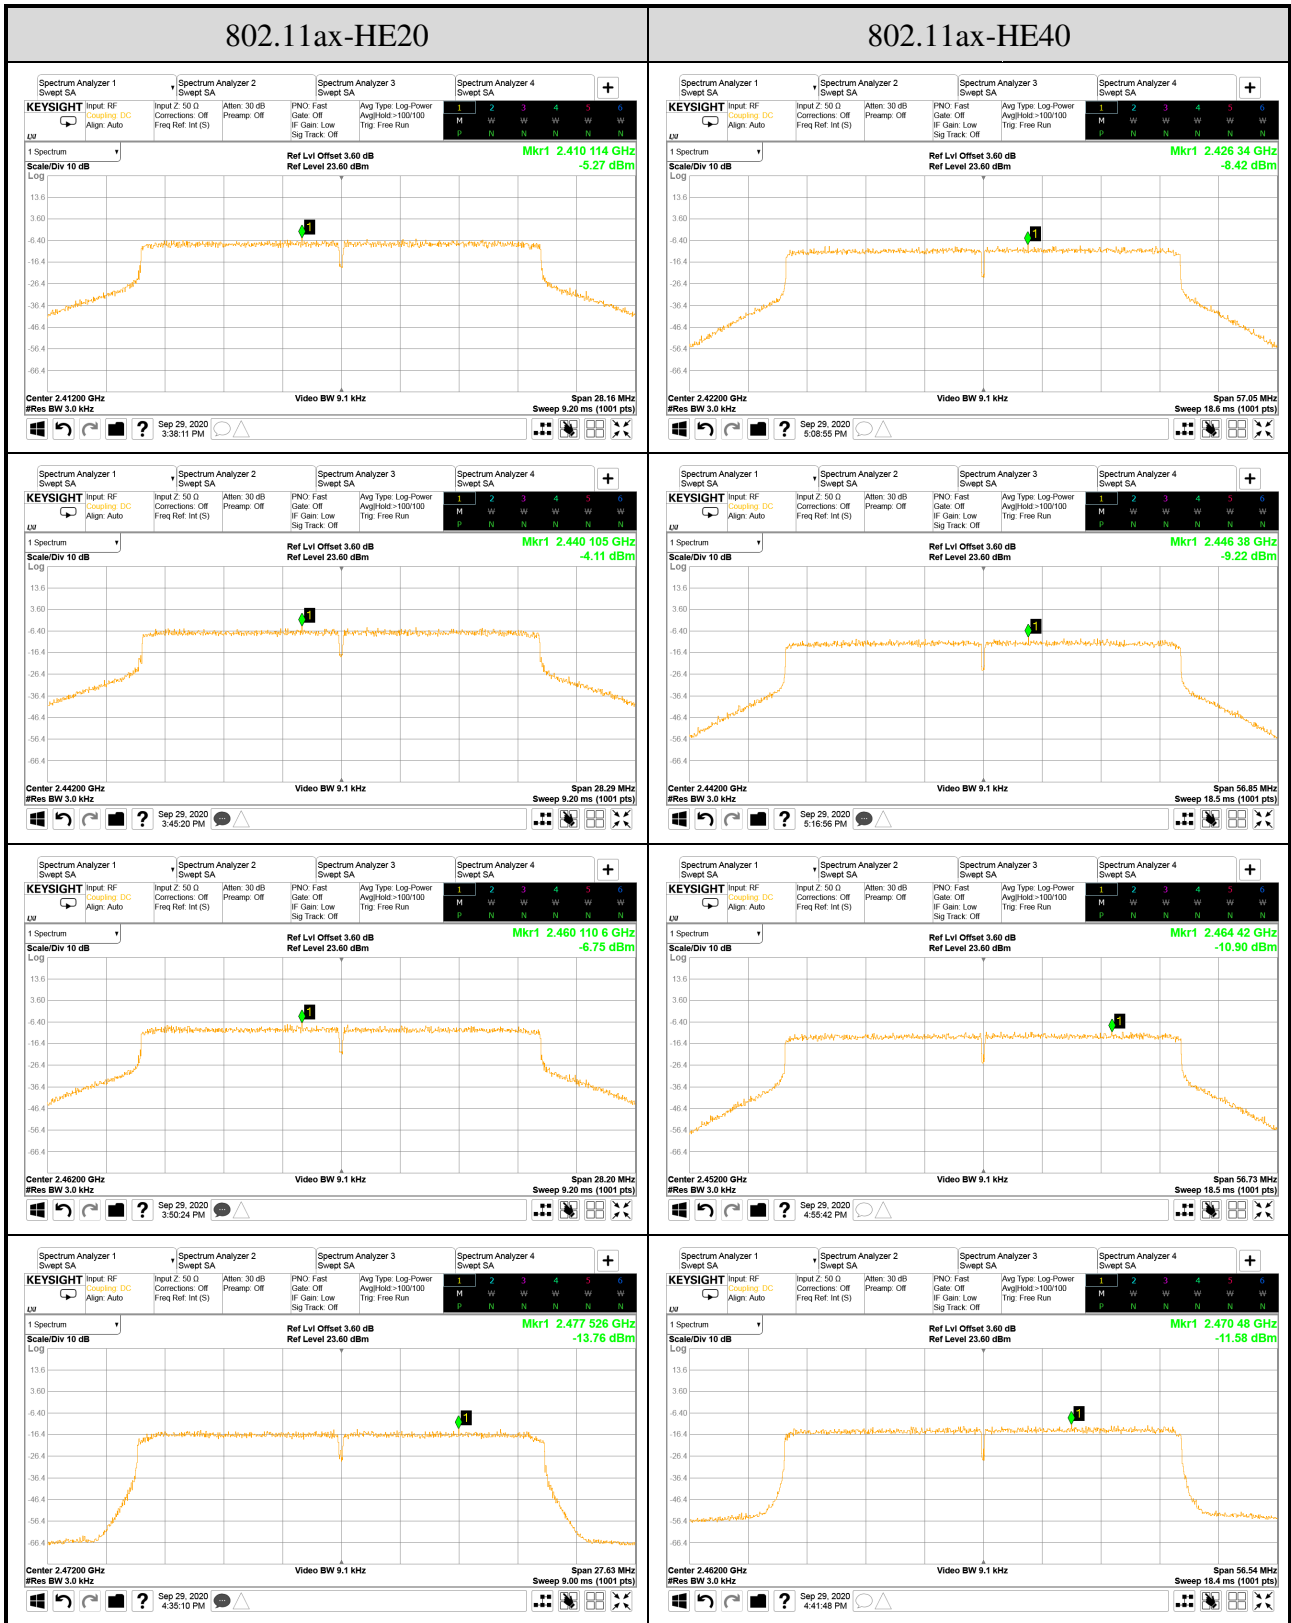

A.6.1 Power Spectral Density Result

Mode	Centre Frequency (MHz)	Power Spectral Density (dBm)	Limit
802.11b	2412	-3.88	<8 dBm/3kHz
	2442	-2.47	
	2462	-4.66	
	2472	-6.53	
802.11g	2412	-7.41	
	2442	-2.58	
	2462	-8.03	
	2472	-12.29	
802.11n-HT20	2412	-5.39	
	2442	-1.80	
	2462	-6.09	
	2472	-13.58	
802.11n-HT40	2422	-8.76	
	2442	-8.84	
	2452	-8.25	
	2462	-14.25	
802.11ax-HE20	2412	-5.27	
	2442	-4.11	
	2462	-6.75	
	2472	-13.76	
802.11ax-HE40	2422	-8.42	
	2442	-9.22	
	2452	-10.90	
	2462	-11.58	

Note: All results have been included cable loss and Simultaneous Factor.

Mode	RU Configuration	Centre Frequency (MHz)	Power Spectral Density (dBm)	Limit
802.11ax-HE20	26/0	2412	5.22	<8 dBm/3kHz
	52/37		1.13	
	106/53		-2.79	
	26/8	2472	-11.43	
	52/40		-13.03	
	106/54		-12.17	
802.11ax-HE40	242/61	2422	-5.71	<8 dBm/3kHz
	242/62	2462	-13.49	

Note: All results have been included cable loss and Simultaneous Factor.

Note: All results have been included cable loss and Simultaneous Factor.

Note: All results have been included cable loss and Simultaneous Factor.