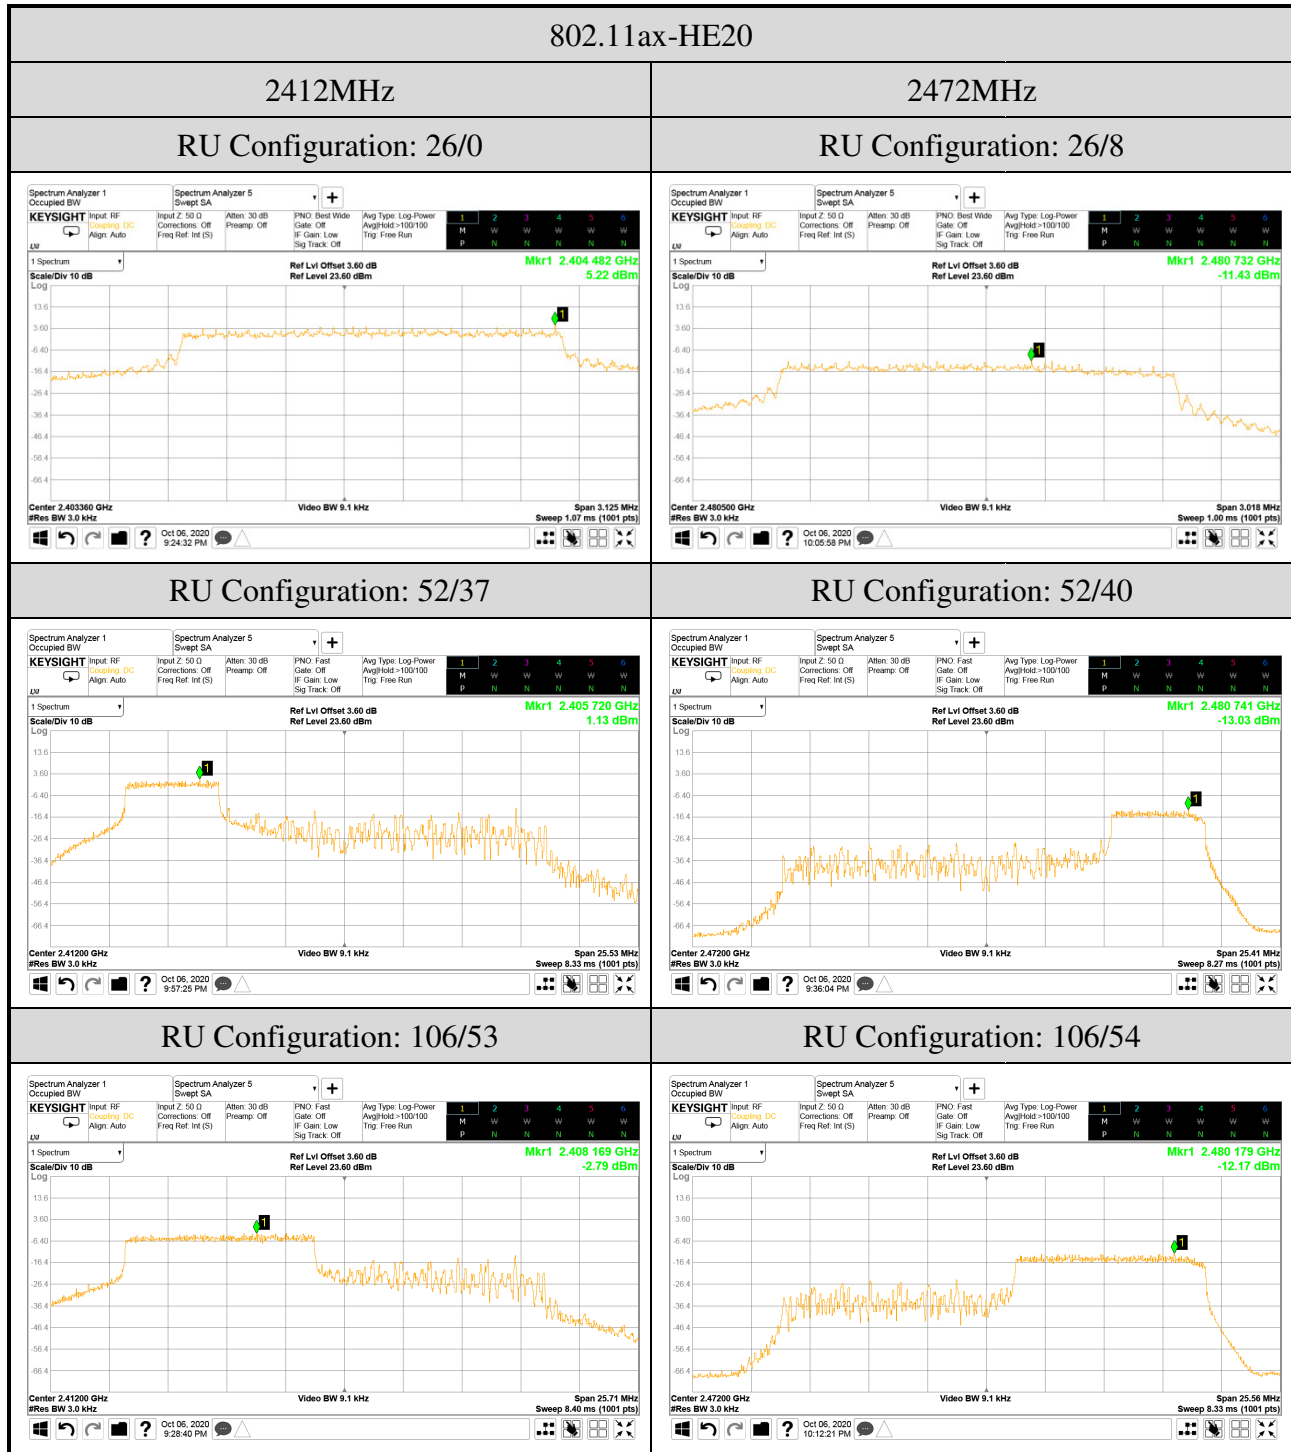

Note: All results have been included cable loss and Simultaneous Factor.

Mode	RU Configuration	Centre Frequency (MHz)	Power Spectral Density (dBm)	Limit
802.11ax-HE20	26/0	2412	5.22	<8 dBm/3kHz
	52/37		1.13	
	106/53		-2.79	
	26/8	2472	-11.43	
	52/40		-13.03	
	106/54		-12.17	
802.11ax-HE40	242/61	2422	-5.71	<8 dBm/3kHz
	242/62	2462	-13.49	

Mode	Centre Frequency (MHz)	Power Spectral Density (dBm)	Limit
BLE	2402	-9.78	<8 dBm/3kHz
	2440	-9.63	
	2480	-9.49	

Note: All results have been included cable loss and Simultaneous Factor.

A.6.2 Measurement Plots

Note: All results have been included cable loss and Simultaneous Factor.

Note: All results have been included cable loss and Simultaneous Factor.

Note: All results have been included cable loss and Simultaneous Factor.