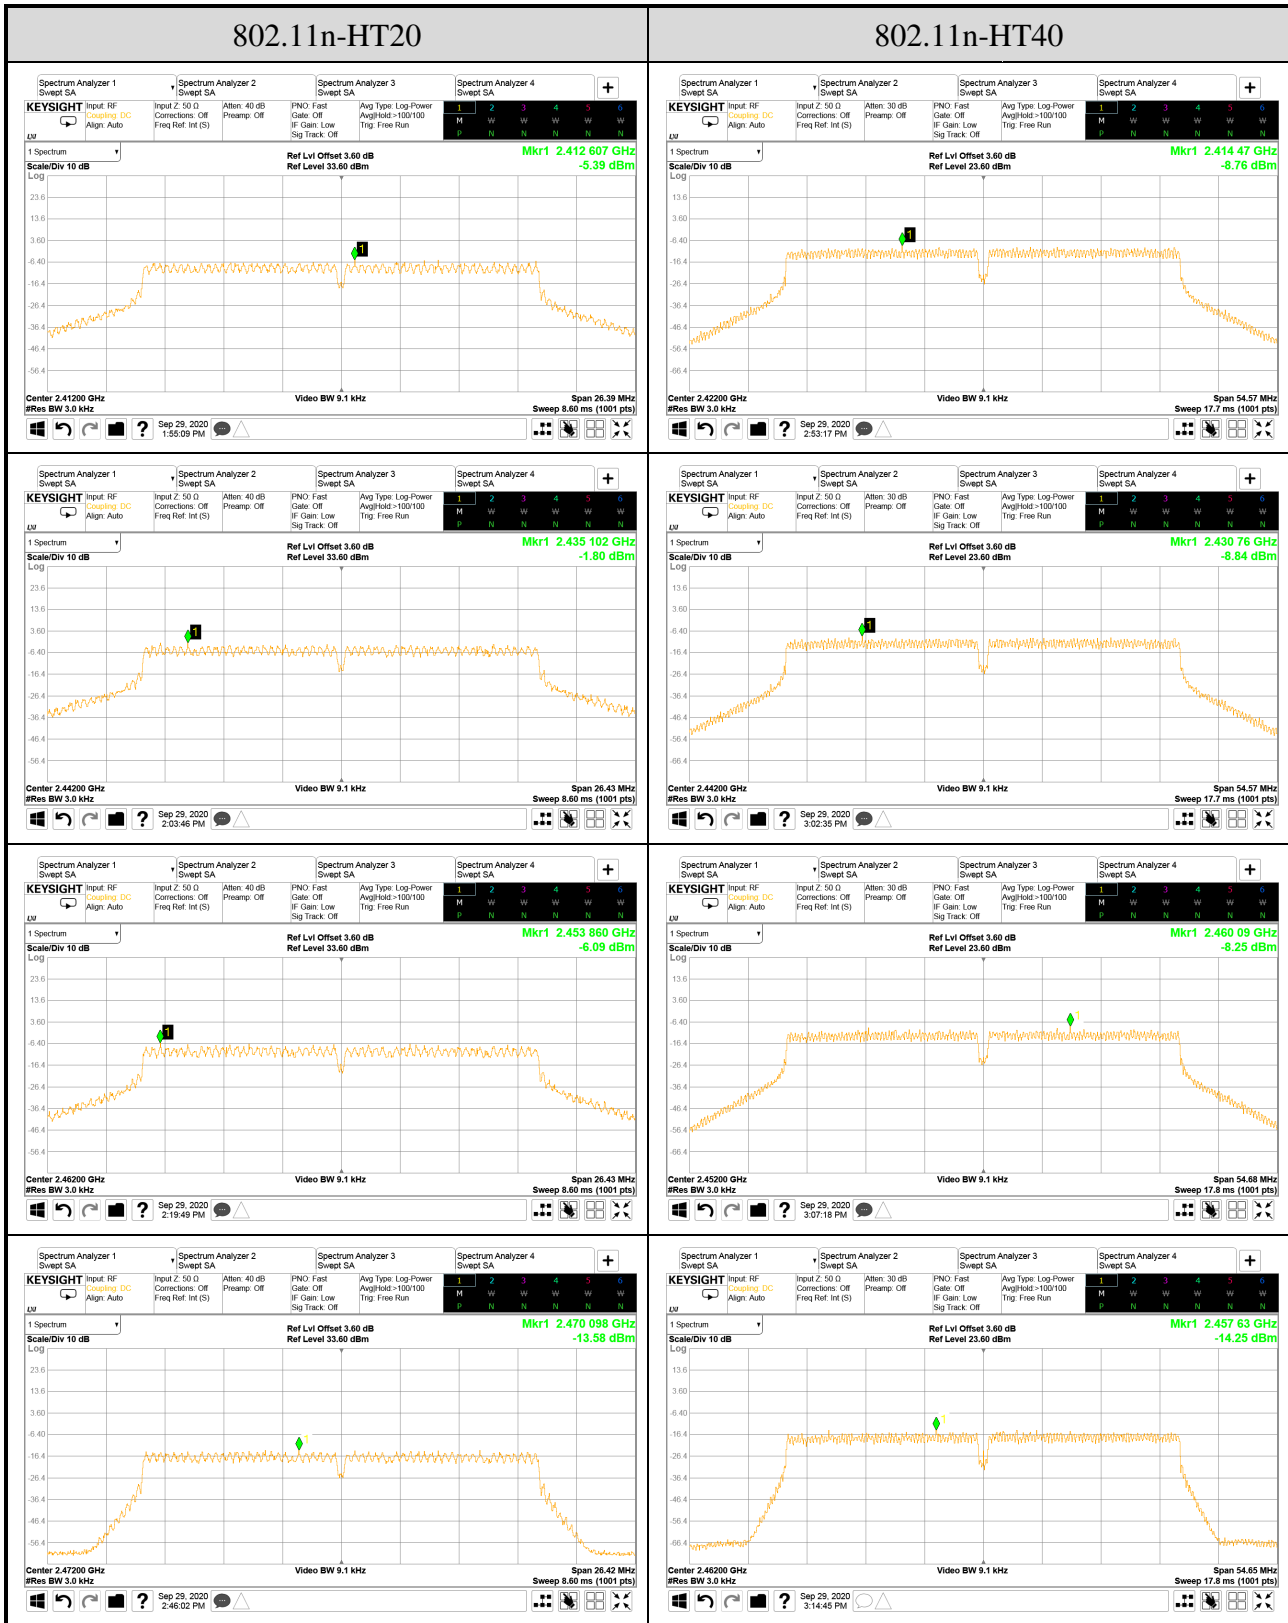

A.6 POWER SPECTRAL DENSITY

Test Date	2019/09/29~10/06	Temp./Hum.	22~24°C/52~56%
Cable Loss	0.60dB	Tested By	Brian Hsieh
Test Voltage	AC 120V, 60Hz (via AC Adapter)		
Simultaneous Factor 10 log(n) (Note: "n" is antenna number)	802.11b/g/BLE: 0dB		802.11ax-HE20/40: 3dB
	802.11n-HT20/40: 3dB		

A.6.1 Power Spectral Density Result

Mode	Centre Frequency (MHz)	Power Spectral Density (dBm)	Limit
802.11b	2412	-3.88	<8 dBm/3kHz
	2442	-2.47	
	2462	-4.66	
	2472	-6.53	
802.11g	2412	-7.41	
	2442	-2.58	
	2462	-8.03	
	2472	-12.29	
802.11n-HT20	2412	-5.39	
	2442	-1.80	
	2462	-6.09	
	2472	-13.58	
802.11n-HT40	2422	-8.76	
	2442	-8.84	
	2452	-8.25	
	2462	-14.25	
802.11ax-HE20	2412	-5.27	
	2442	-4.11	
	2462	-6.75	
	2472	-13.76	
802.11ax-HE40	2422	-8.42	
	2442	-9.22	
	2452	-10.90	
	2462	-11.58	

Note: All results have been included cable loss and Simultaneous Factor.

Mode	RU Configuration	Centre Frequency (MHz)	Power Spectral Density (dBm)	Limit
802.11ax-HE20	26/0	2412	5.22	<8 dBm/3kHz
	52/37		1.13	
	106/53		-2.79	
	26/8	2472	-11.43	
	52/40		-13.03	
	106/54		-12.17	
802.11ax-HE40	242/61	2422	-5.71	<8 dBm/3kHz
	242/62	2462	-13.49	

Note: All results have been included cable loss and Simultaneous Factor.

Note: All results have been included cable loss and Simultaneous Factor.

Note: All results have been included cable loss and Simultaneous Factor.