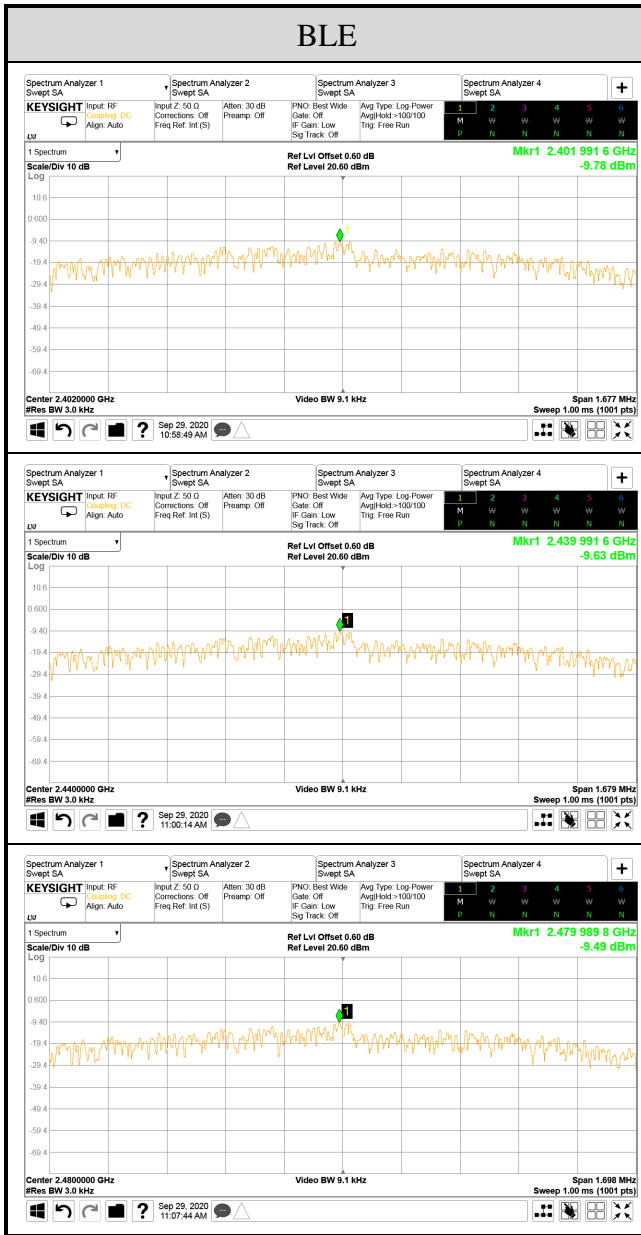

A.6 POWER SPECTRAL DENSITY

Test Date	2019/09/29~10/06	Temp./Hum.	22~24°C/52~56%
Cable Loss	0.60dB	Tested By	Brian Hsieh
Test Voltage	AC 120V, 60Hz (via AC Adapter)		
Simultaneous Factor 10 log(n) (Note: "n" is antenna number)	802.11b/g/BLE: 0dB		802.11ax-HE20/40: 3dB
	802.11n-HT20/40: 3dB		

A.6.1 Power Spectral Density Result

Mode	Centre Frequency (MHz)	Power Spectral Density (dBm)	Limit
802.11b	2412	-3.88	<8 dBm/3kHz
	2442	-2.47	
	2462	-4.66	
	2472	-6.53	
802.11g	2412	-7.41	
	2442	-2.58	
	2462	-8.03	
	2472	-12.29	
802.11n-HT20	2412	-5.39	
	2442	-1.80	
	2462	-6.09	
	2472	-13.58	
802.11n-HT40	2422	-8.76	
	2442	-8.84	
	2452	-8.25	
	2462	-14.25	
802.11ax-HE20	2412	-5.27	
	2442	-4.11	
	2462	-6.75	
	2472	-13.76	
802.11ax-HE40	2422	-8.42	
	2442	-9.22	
	2452	-10.90	
	2462	-11.58	

Note: All results have been included cable loss and Simultaneous Factor.

Note: All results have been included cable loss and Simultaneous Factor.

Note: All results have been included cable loss and Simultaneous Factor.