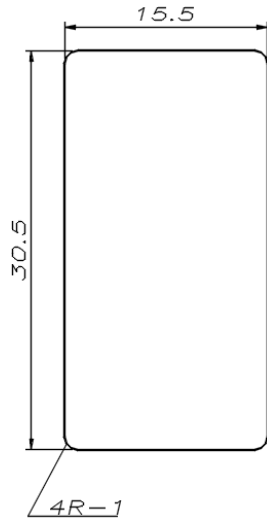

MR23GA Label size, position

MR23GA Label size

SIZE : 15.5 X 30.5

MR23GA Label position

Label position