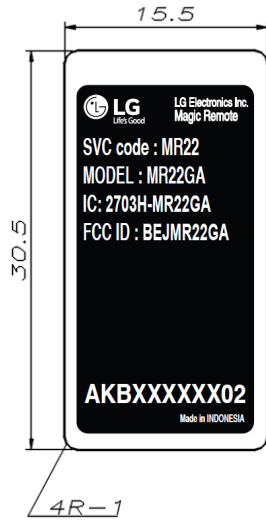

MR22GA Label size, position

MR21GA Label size

SIZE : 15.5 X 30.5

MR22GA Label position