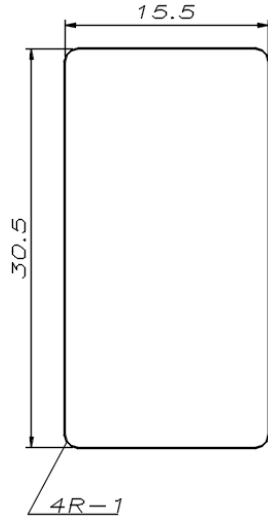

MR21GA, MR21GC Label size, position

MR21GA, MR21GC Label size

SIZE : 15.5 X 30.5

MR21GA, MR21GC Label position