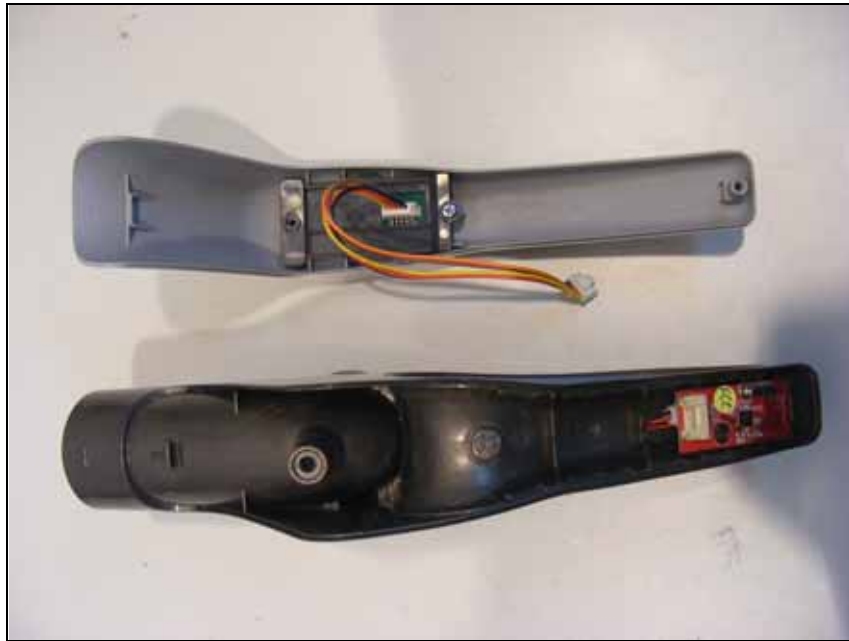

Model : LUV300

# ***Internal photos of EUT***

Model : LUV300

*Internal view of Handle*

*Top view of Main PCB (Handle)*

Model : LUV300

***Bottom view of Main PCB (Handle)***

***Top view of Control (Handle)***

Model: LUV300

***Bottom view of Control (Handle)***

Model: LUV300

*Internal view of Body*

*Top view of Main PCB (Handle)*

Model: LUV300

***Bottom view of Main PCB (Body)***

***Top view of RF module (Body)***

Model : LUV300

*Bottom view of module (Body)*

*Top view of motor (Body)*

Model: LUV300

***Bottom view of motor (Body)***