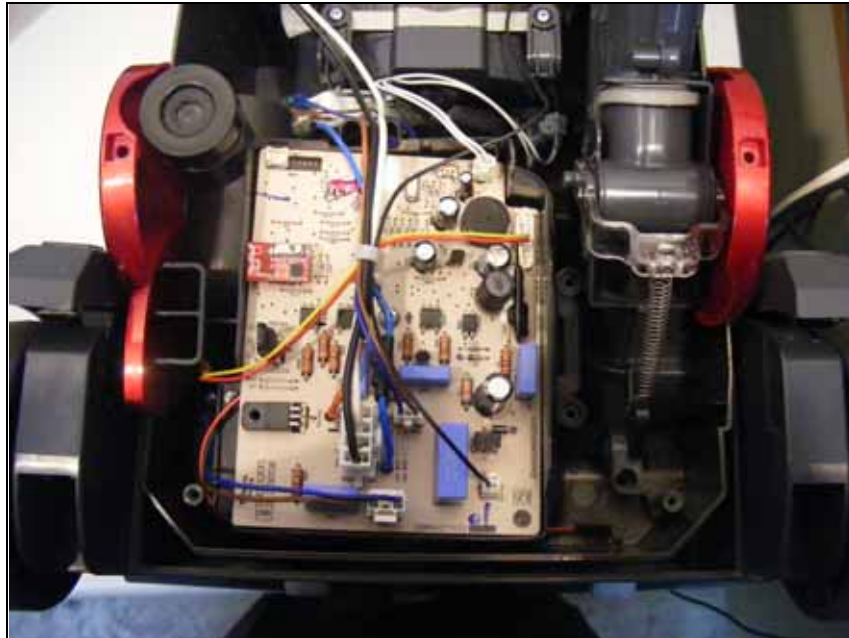

# ***Internal photos of EUT***

Model : LUV300

*Internal view of Handle*

*Top view of Main PCB (Handle)*

Model : LUV300

***Bottom view of Main PCB (Handle)***

***Top view of Control (Handle)***

Model: LUV300

***Bottom view of Control (Handle)***

Model: LUV300

*Internal view of Body*

*Top view of Main PCB (Handle)*

Model: LUV300

***Bottom view of Main PCB (Body)***

***Top view of RF module (Body)***

Model : LUV300

*Bottom view of module (Body)*

*Top view of motor (Body)*

Model: LUV300

***Bottom view of motor (Body)***