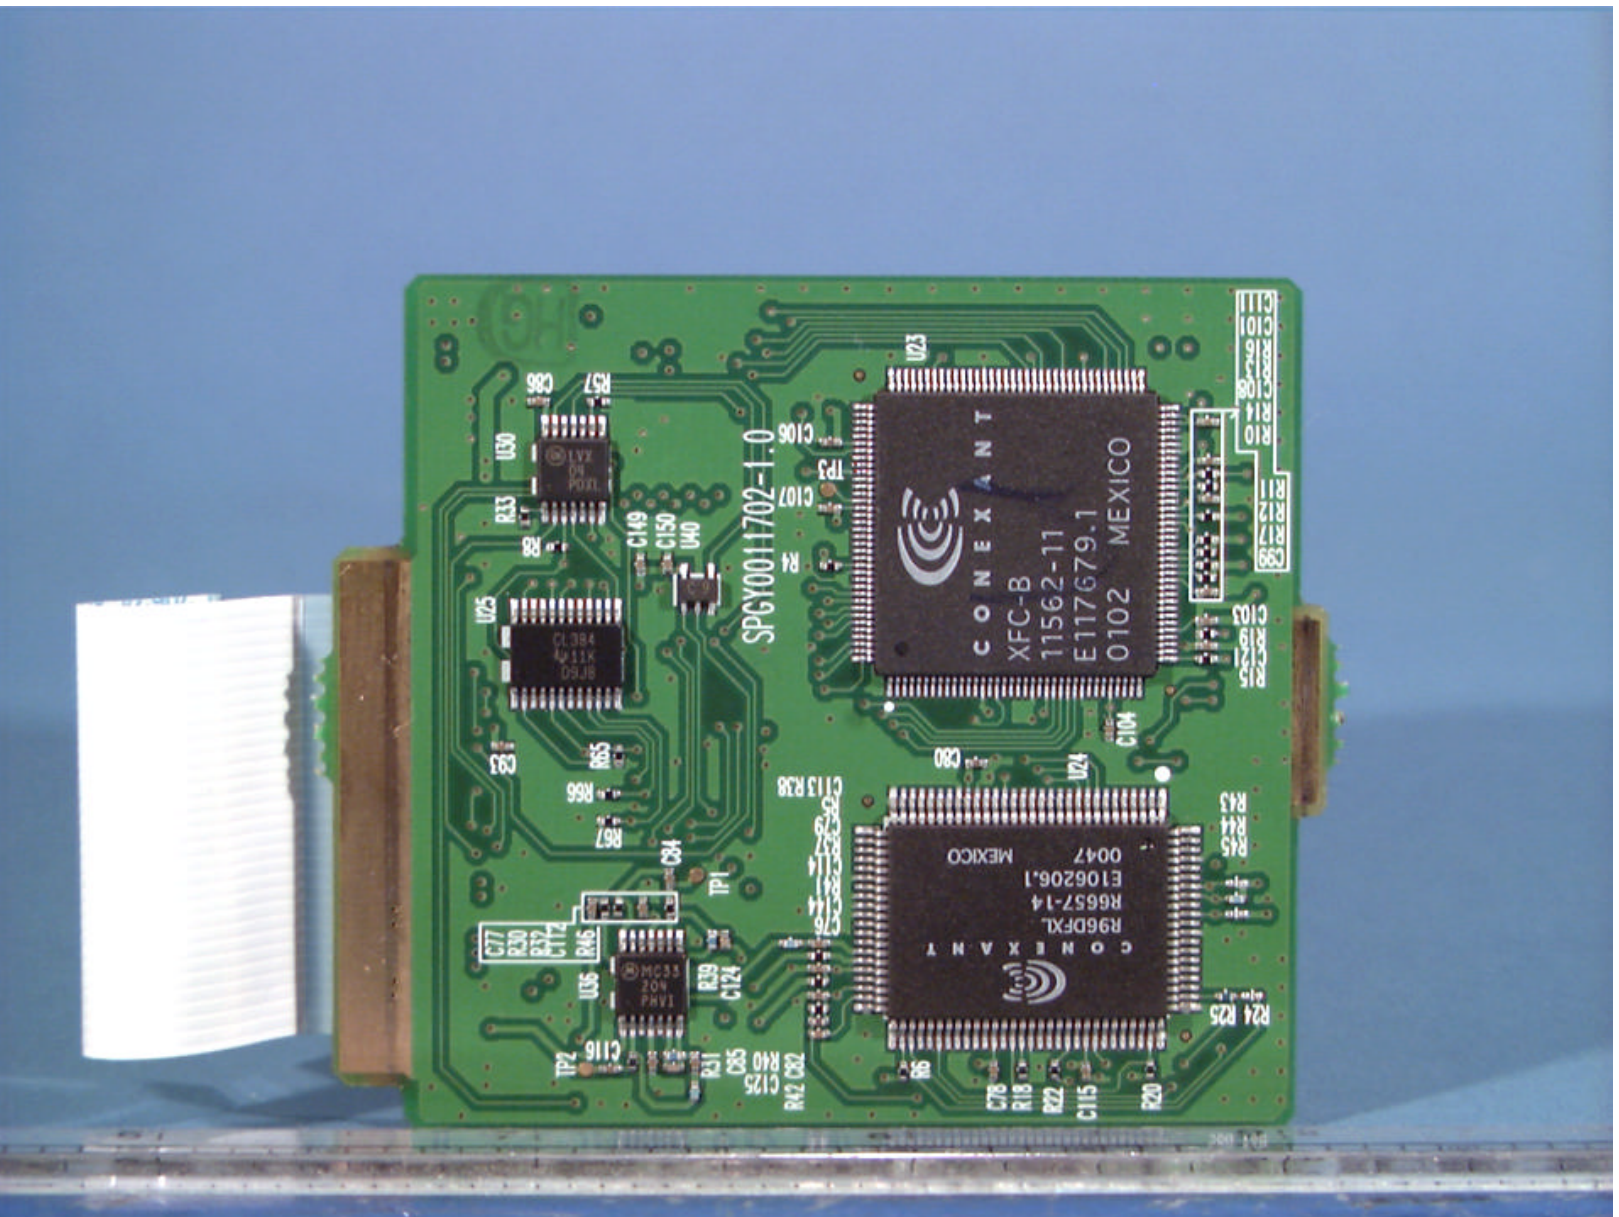

© 2002 PCTEST Lab

LGE FCC ID: BELSTD400 (Model: LST-D400)  
Dual-Band CDMA Wireless Local Loop Terminal

© 2002 PCTEST Lab

LGE FCC ID: BELSTD400 (Model: LST-D400)  
Dual-Band CDMA Wireless Local Loop Terminal

© 2002 PCTEST Lab

LGE FCC ID: BELSTD400 (Model: LST-D400)  
Dual-Band CDMA Wireless Local Loop Terminal