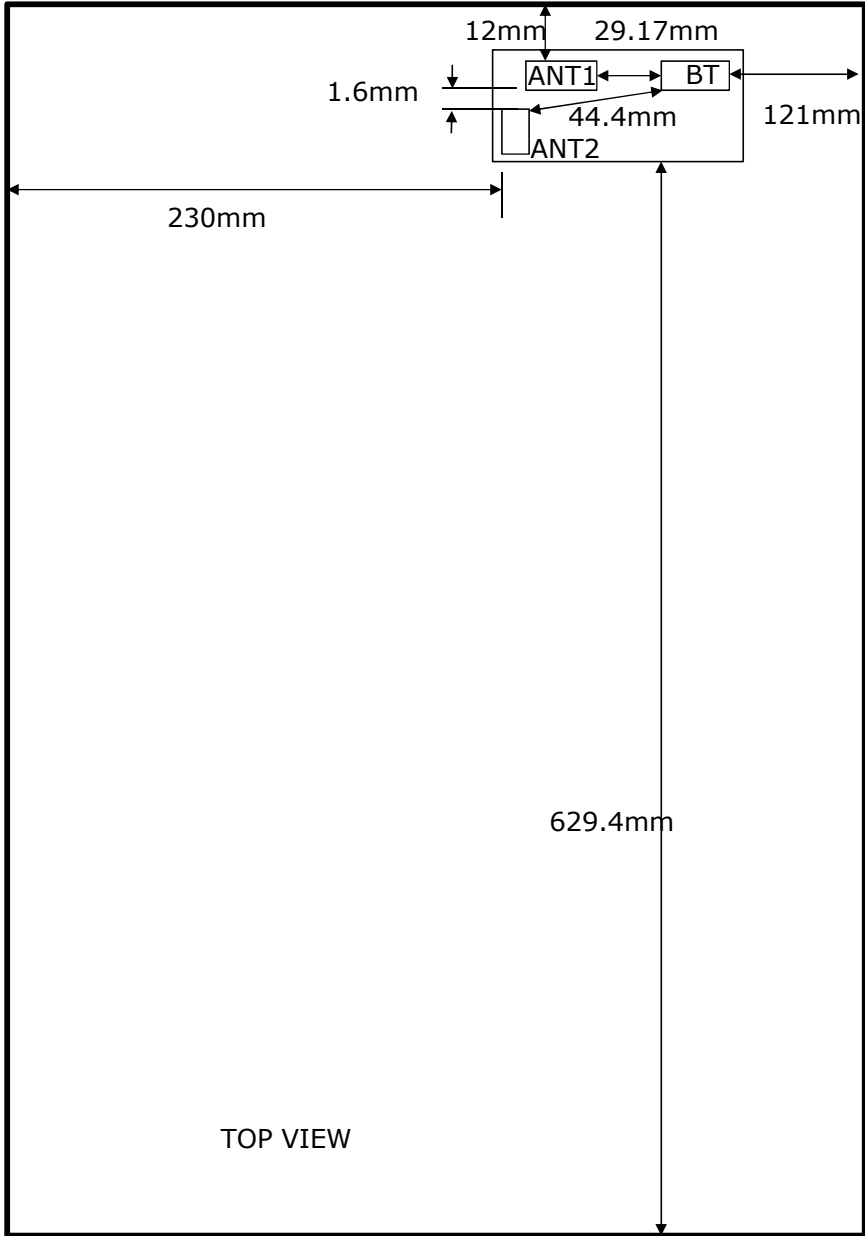

ANT Location

➤ ANT Location

419.8mm

➤ BAND

ANT1	WiFi
ANT2	WiFi
BT	BT