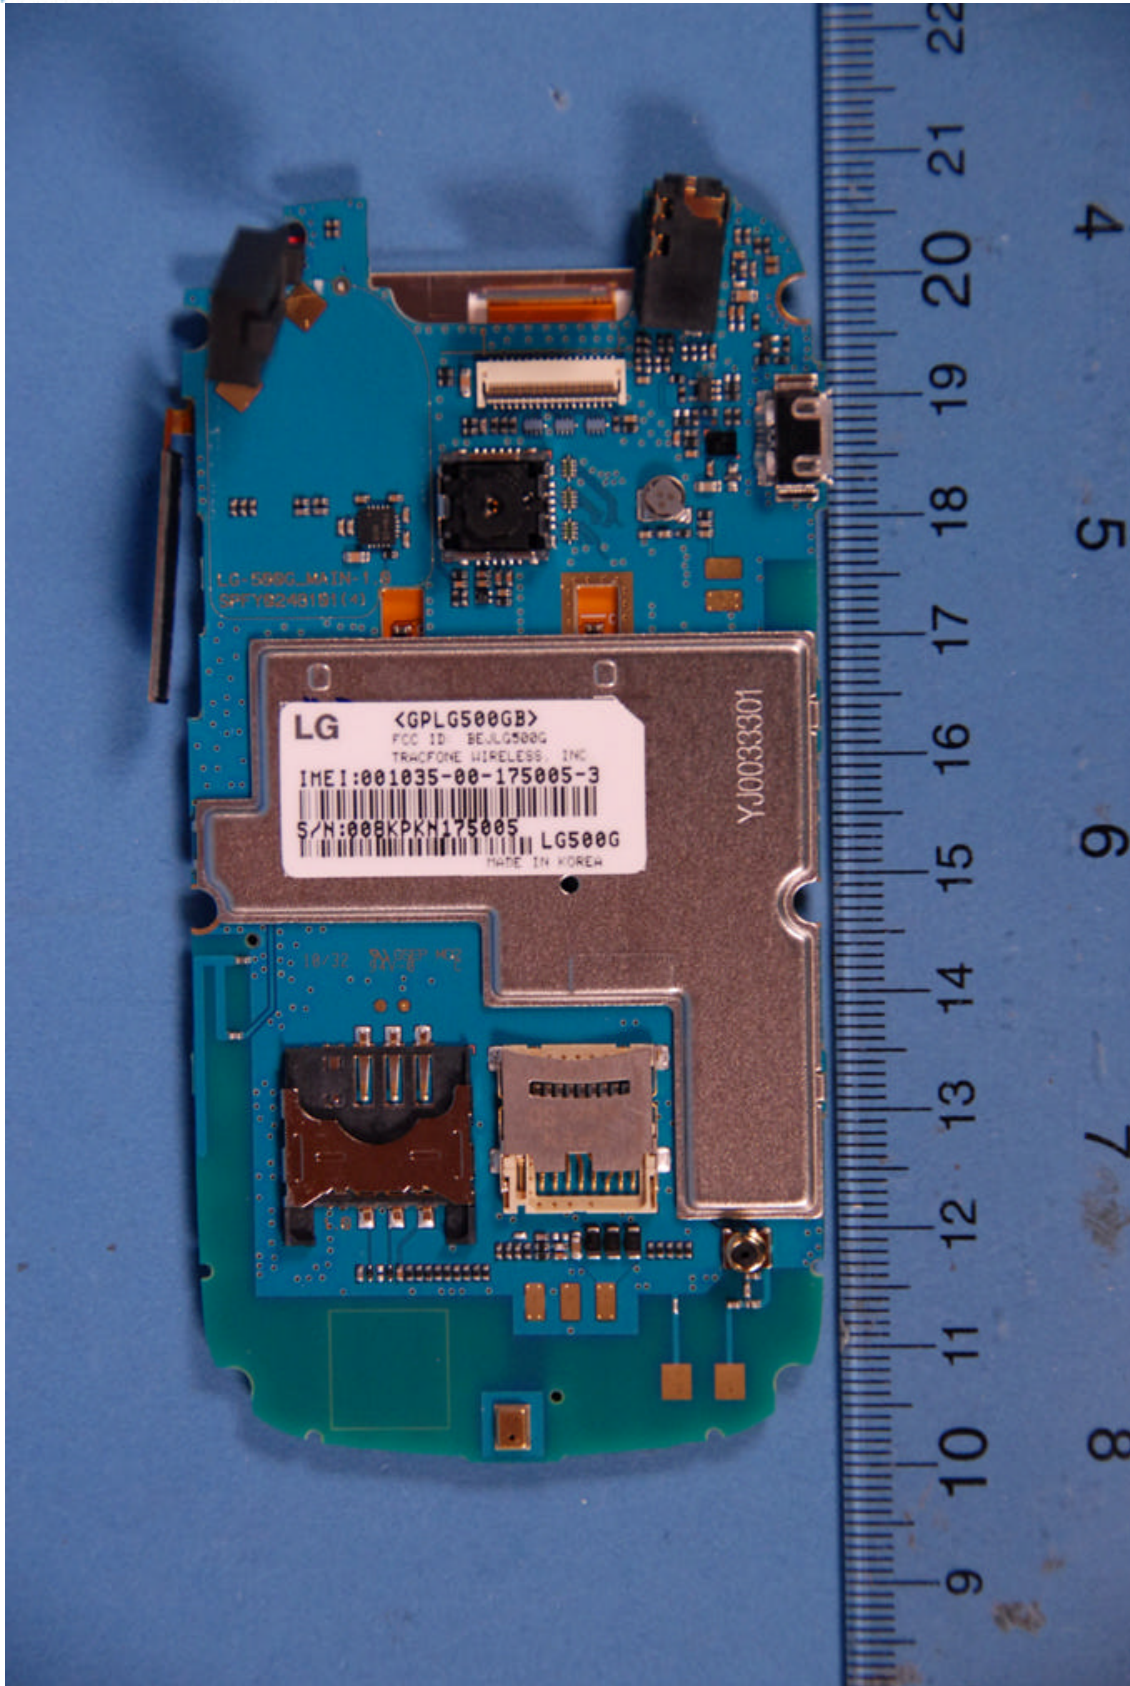

**INTERNAL PHOTOGRAPHS**

	<p>LG FCC ID: BEJLG500G</p>	<p>Model: LG500G</p>
<p>Internal Photos</p>	<p>EUT Type: 850/1900 GSM/GPRS Phone with Bluetooth</p>	<p>Page 1 of 9</p>

	<p>LG FCC ID: BEJLG500G</p>	<p>Model: LG500G</p>
<p>Internal Photos</p>	<p>EUT Type: 850/1900 GSM/GPRS Phone with Bluetooth</p>	<p>Page 2 of 9</p>

	LG FCC ID: BEJLG500G	Model: LG500G
Internal Photos	EUT Type: 850/1900 GSM/GPRS Phone with Bluetooth	Page 3 of 9

	<p>LG FCC ID: BEJLG500G</p>	<p>Model: LG500G</p>
<p>Internal Photos</p>	<p>EUT Type: 850/1900 GSM/GPRS Phone with Bluetooth</p>	<p>Page 4 of 9</p>

	LG FCC ID: BEJLG500G	Model: LG500G
Internal Photos	EUT Type: 850/1900 GSM/GPRS Phone with Bluetooth	Page 5 of 9

	LG FCC ID: BEJLG500G	Model: LG500G
Internal Photos	EUT Type: 850/1900 GSM/GPRS Phone with Bluetooth	Page 6 of 9

	LG FCC ID: BEJLG500G	Model: LG500G
Internal Photos	EUT Type: 850/1900 GSM/GPRS Phone with Bluetooth	Page 7 of 9

	LG FCC ID: BEJLG500G	Model: LG500G
Internal Photos	EUT Type: 850/1900 GSM/GPRS Phone with Bluetooth	Page 8 of 9