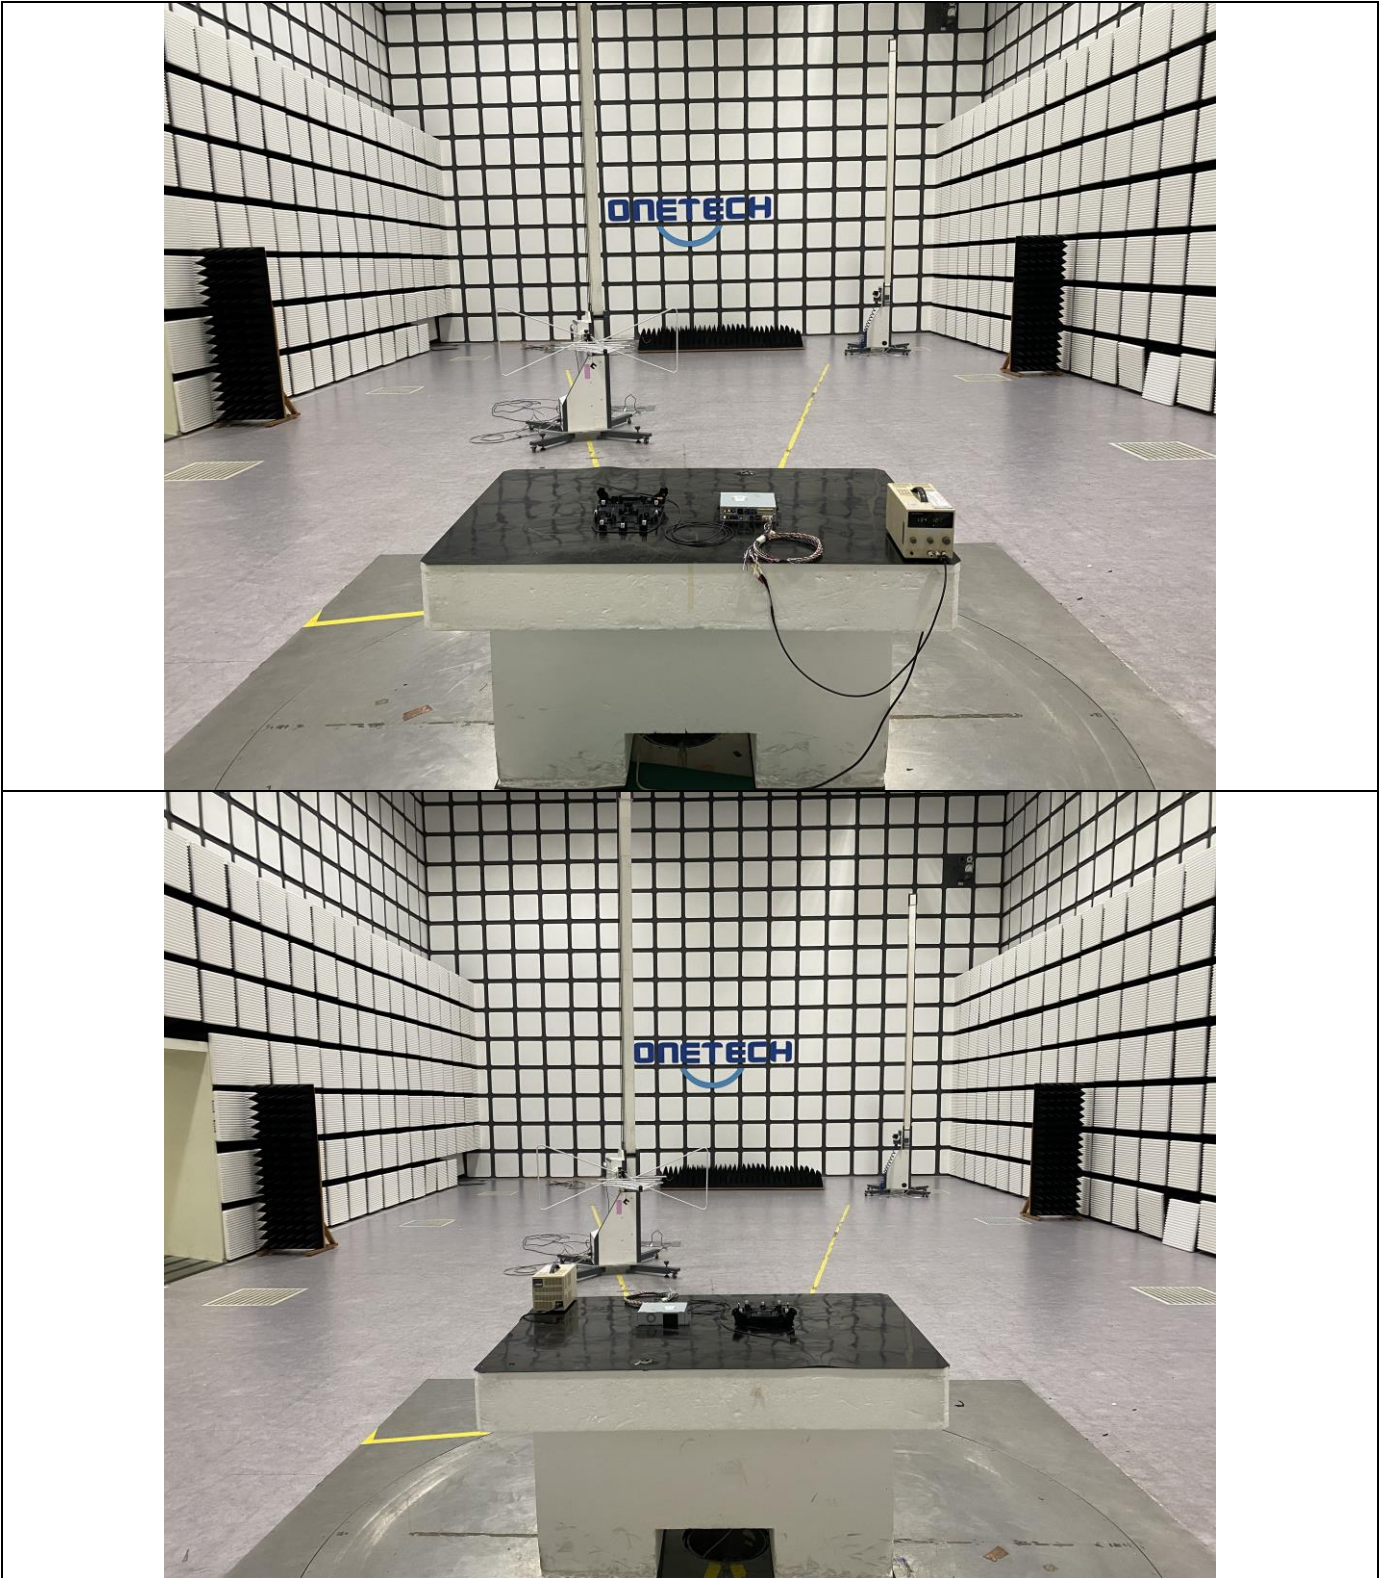

**Radiated Emission Test**

- Bluetooth LE, WLAN 2.4 GHz, WLAN 5 GHz

- Bluetooth