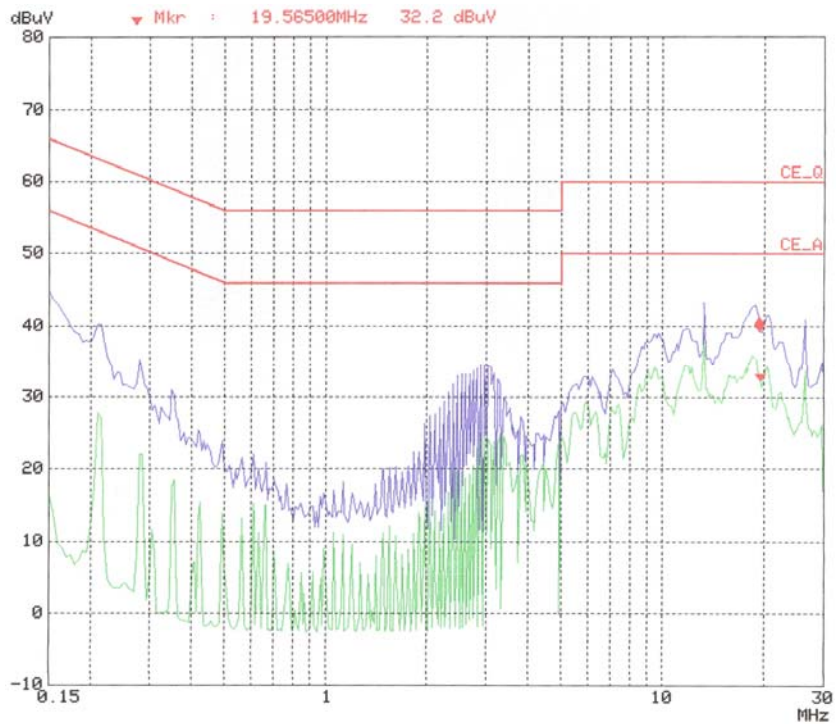

APPENDIX B
: PLOTS OF CONDUCTED EMISSIONS

■ Test Mode: 1280*1024 / 75Hz

< Hot line >

< Neutral line >

■ Test Mode: 800*600 / 75Hz

< Hot line >

< Neutral line >

■ Test Mode: 640*480 / 60Hz