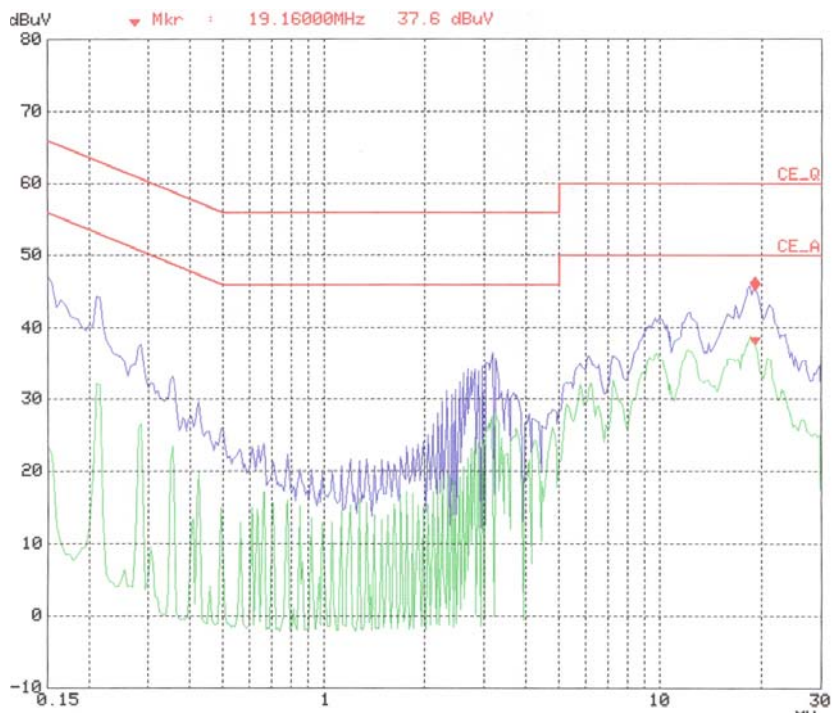

< Neutral line >