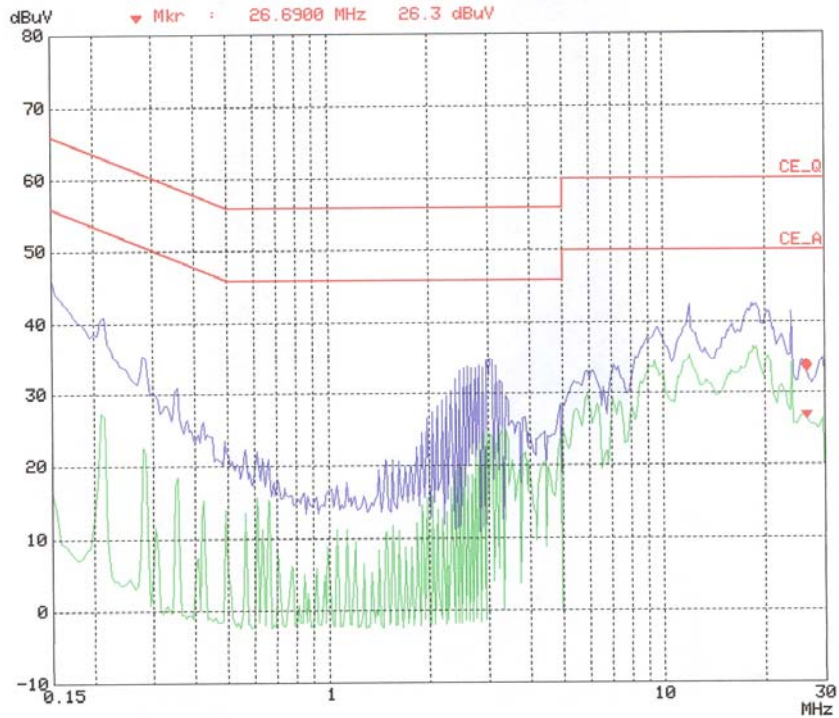

APPENDIX B
: PLOTS OF CONDUCTED EMISSIONS

■ Test Mode: 1280*1024 / 75Hz

< Hot line >

< Neutral line >

■ Test Mode: 800*600 / 75Hz

< Hot line >

< Neutral line >

■ Test Mode: 640*480 / 60Hz