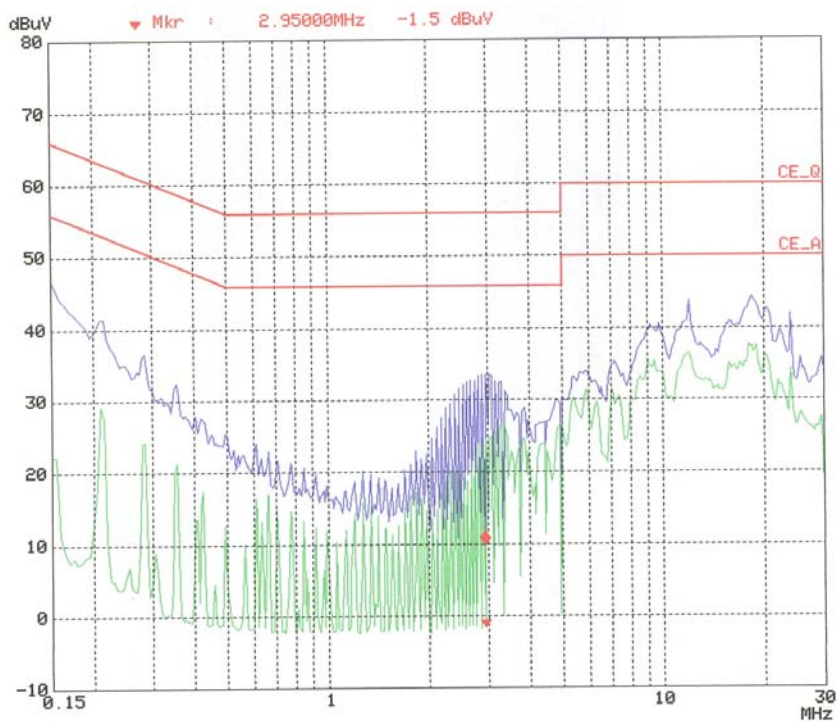

APPENDIX B
: PLOTS OF CONDUCTED EMISSIONS

■ Test Mode: 1280*1024 / 75Hz

< Hot line >

< Neutral line >

■ Test Mode: 800*600 / 75Hz

< Hot line >

< Neutral line >

■ Test Mode: 640*480 / 60Hz