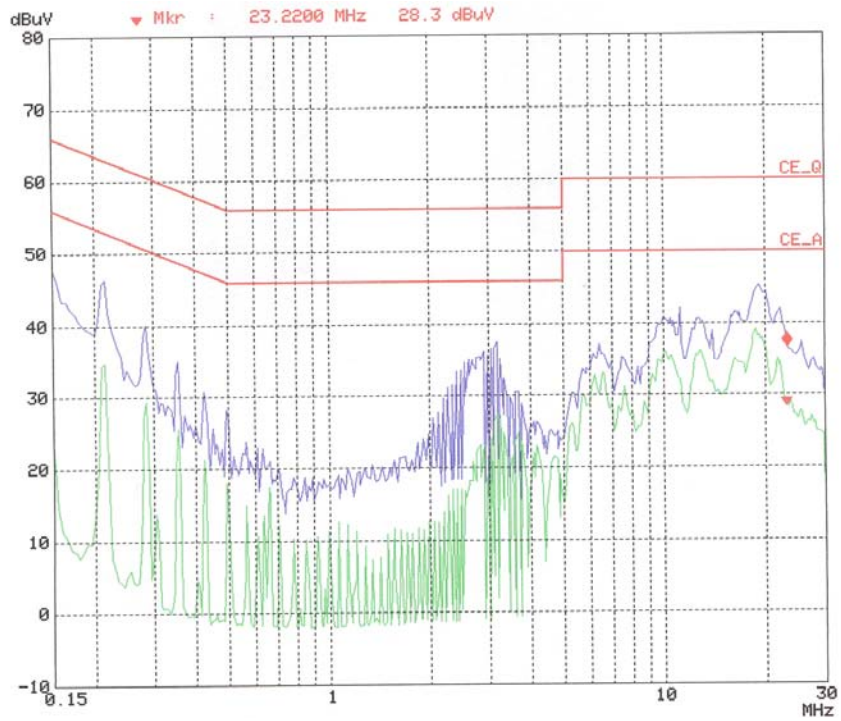

APPENDIX B
: PLOTS OF CONDUCTED EMISSIONS

■ Test Mode: 1280*1024 / 75Hz

< Hot line >

< Neutral line >

■ Test Mode: 800*600 / 75Hz

< Hot line >

< Neutral line >

■ Test Mode: 640*480 / 60Hz