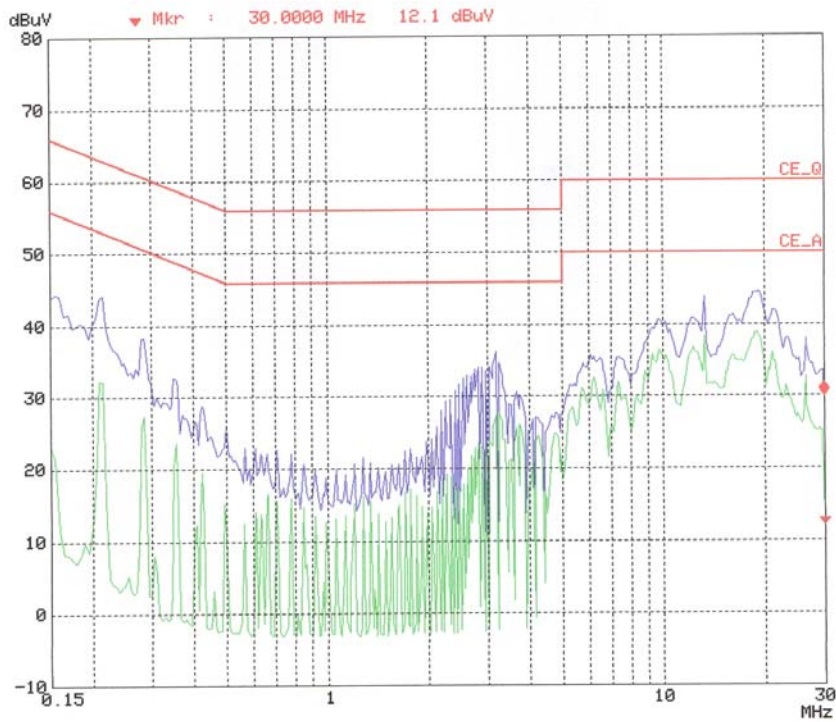

APPENDIX B
: PLOTS OF CONDUCTED EMISSIONS

■ Test Mode: 1280*1024 / 75Hz

< Hot line >

< Neutral line >

■ Test Mode: 800*600 / 75Hz

< Hot line >

< Neutral line >

■ Test Mode: 640*480 / 60Hz